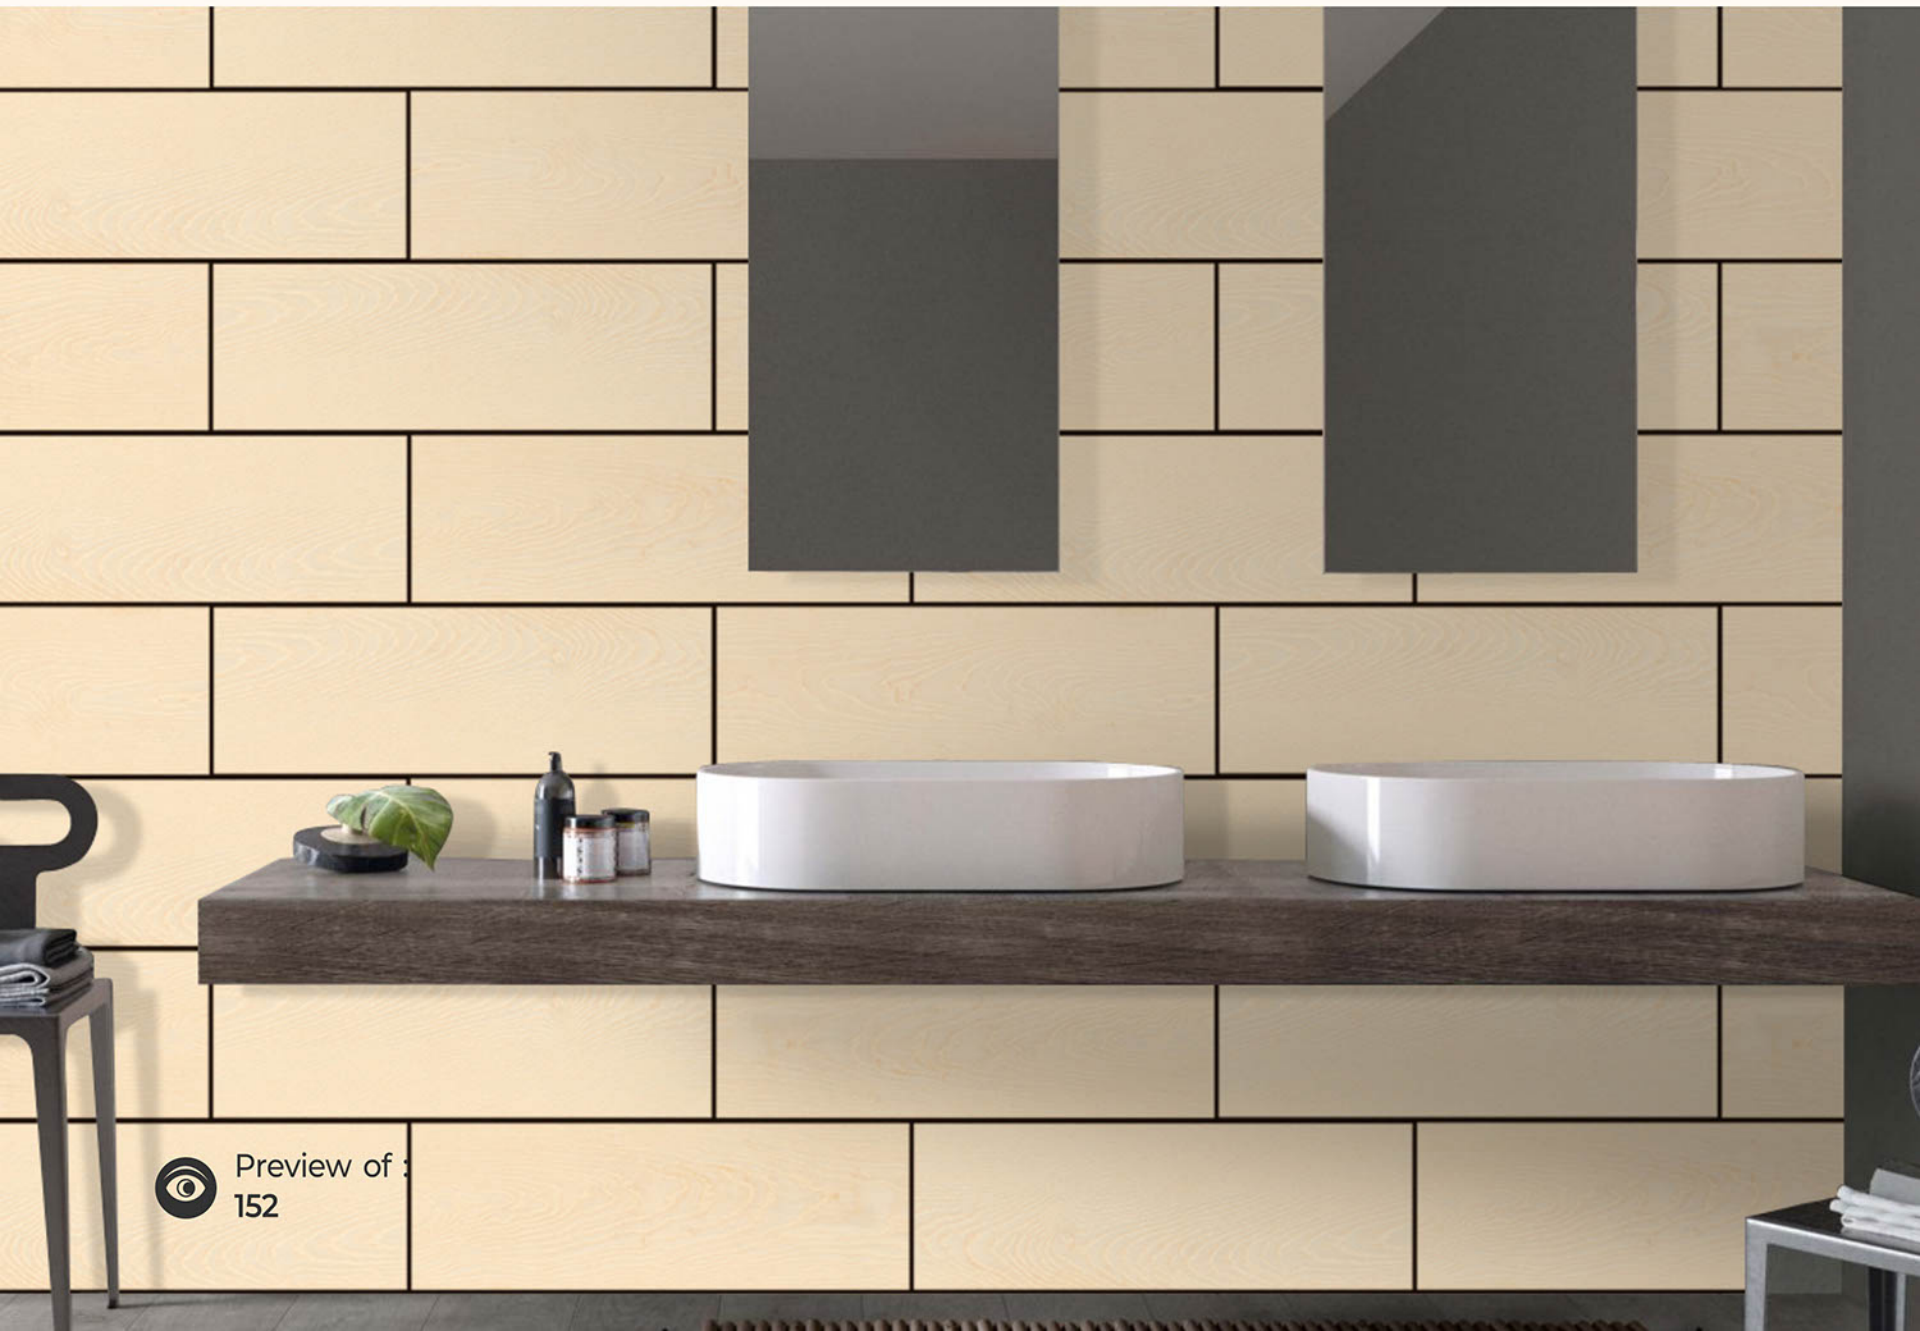

Easy to  
Clean

Random  
Design

Preview of :  
151

Preview of :  
152

153

154

WOOD / 20x60cm

Hi-Tech  
Waterproof

WOOD / 20x60cm

Hi-Tech  
Waterproof

Frost  
Resistant

Chemical  
Resistant

Stain  
Resistance

Zero  
Maintenance

Easy to  
Clean

Random  
Design