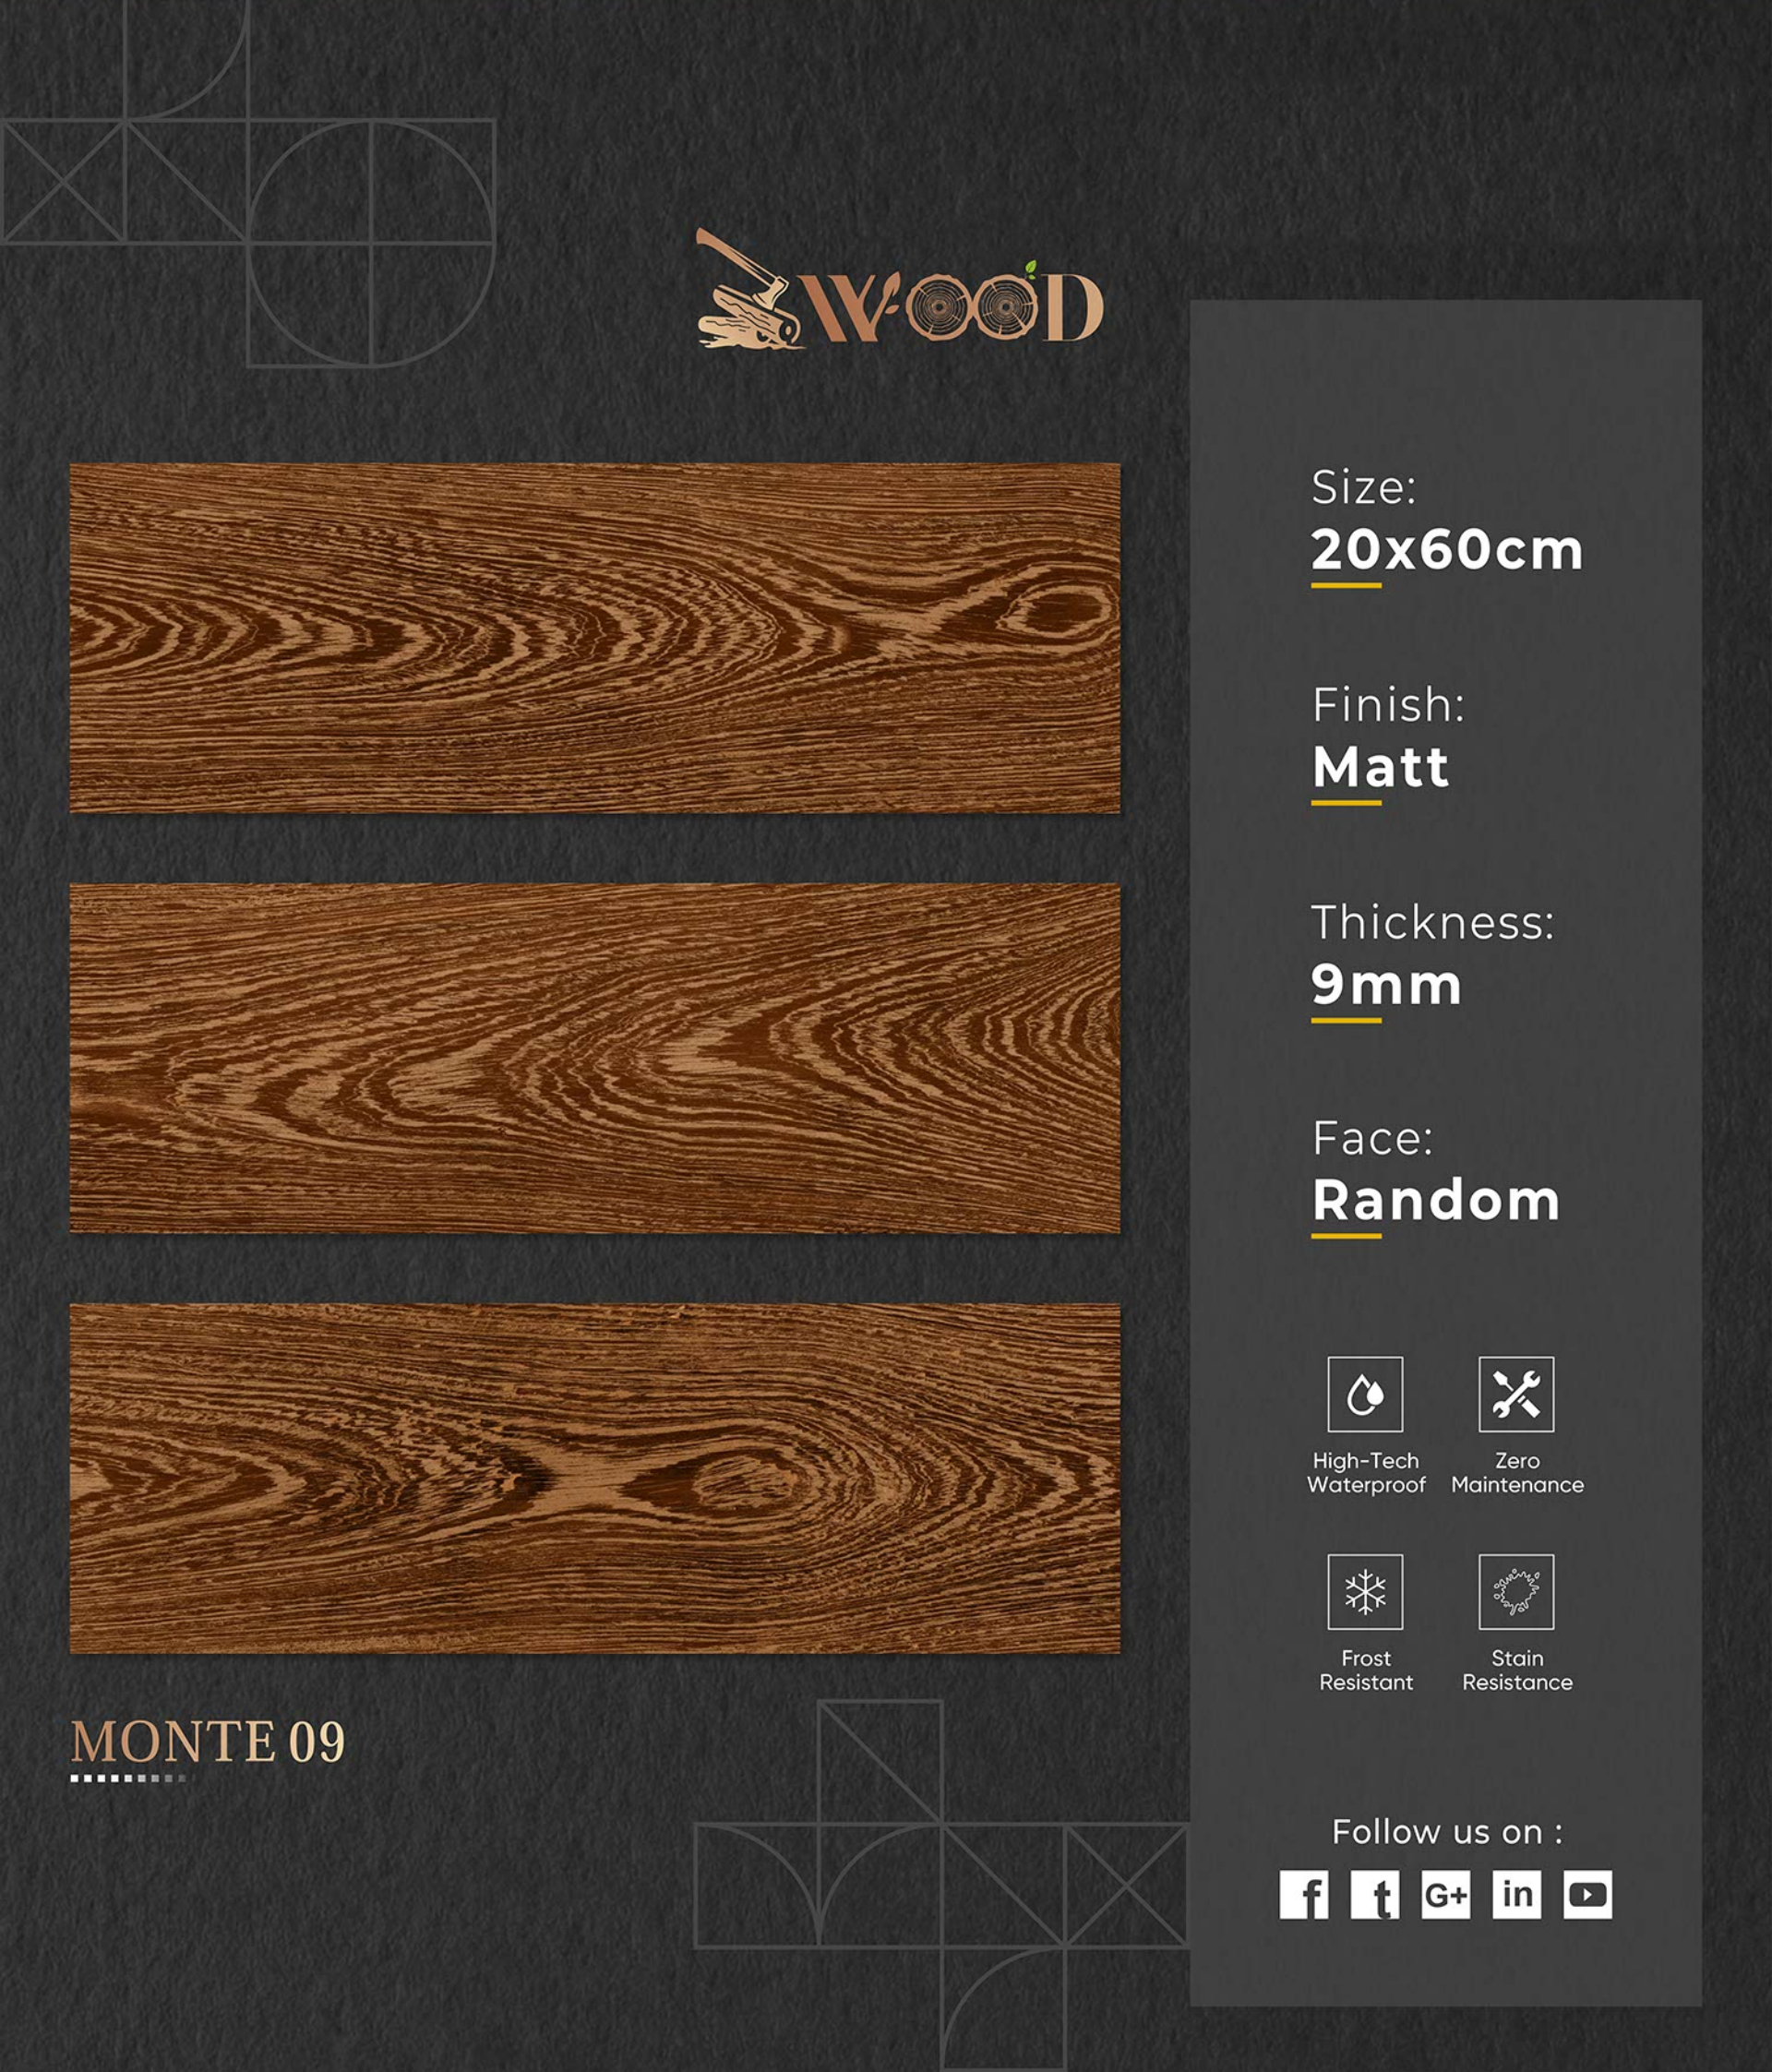

Size:
20x60cm

Finish:
Matt

Thickness:
9mm

Face:
Random

High-Tech
Waterproof

Zero
Maintenance

Frost
Resistant

Stain
Resistance

Follow us on :

Size:
20x60cm

Finish:
Matt

Thickness:
9mm

Face:
Random

High-Tech
Waterproof

Zero
Maintenance

Frost
Resistant

Stain
Resistance

AMAZON 03

Follow us on :

Size:
20x60cm

Finish:
Matt

Thickness:
9mm

Face:
Random

High-Tech
Waterproof