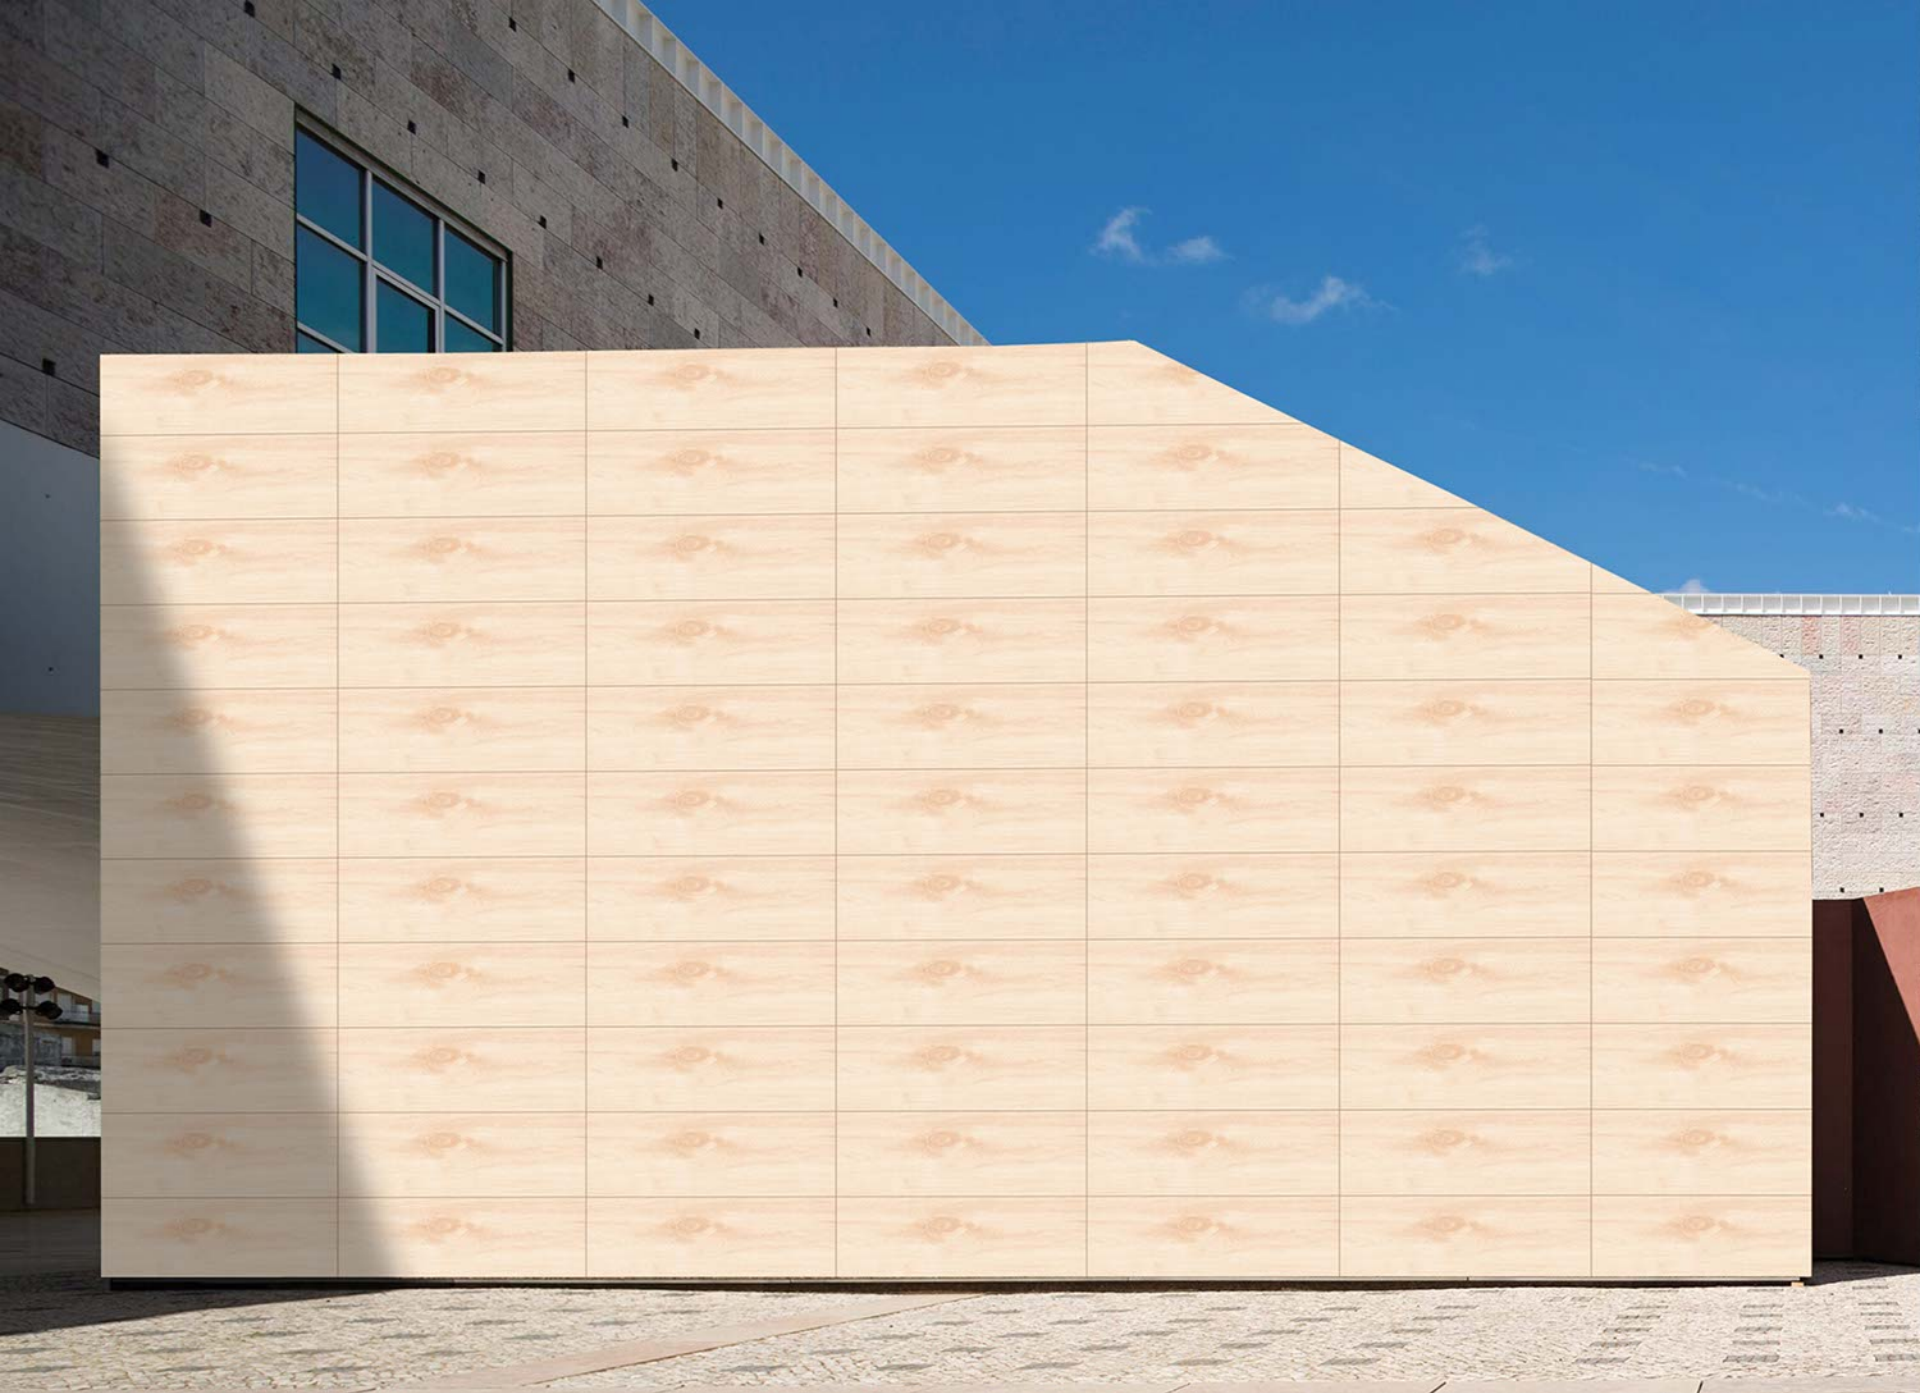

PACIFIC 06

Size:
20x60cm

Finish:
Matt

Thickness:
9mm

Face:
Random

High-Tech
Waterproof

Zero
Maintenance

Frost
Resistant

Stain
Resistance

Follow us on :