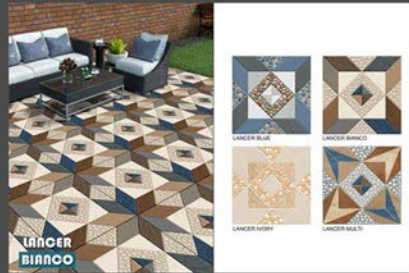

HD DIGITECH
PARKING COLLECTION 300x300 MM

PARKING

Collection

300
X
300

Parking

INDEX

Makes 300x300 mm Parking Tiles
Our Promise To Give The Best Quality,
Best Design And Best Service..

BLACK LOMINO