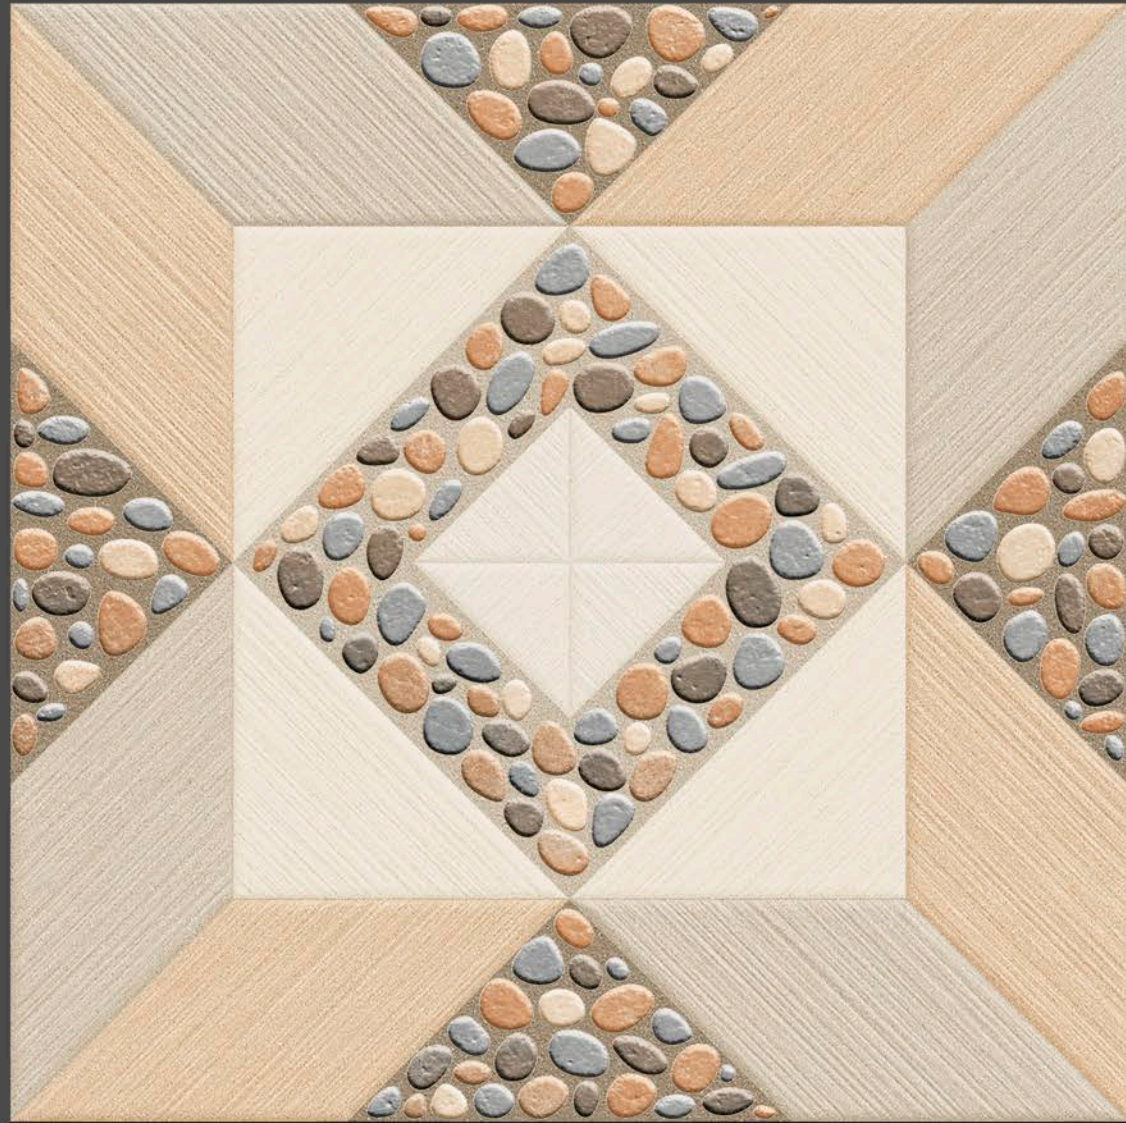

LANCER MICA