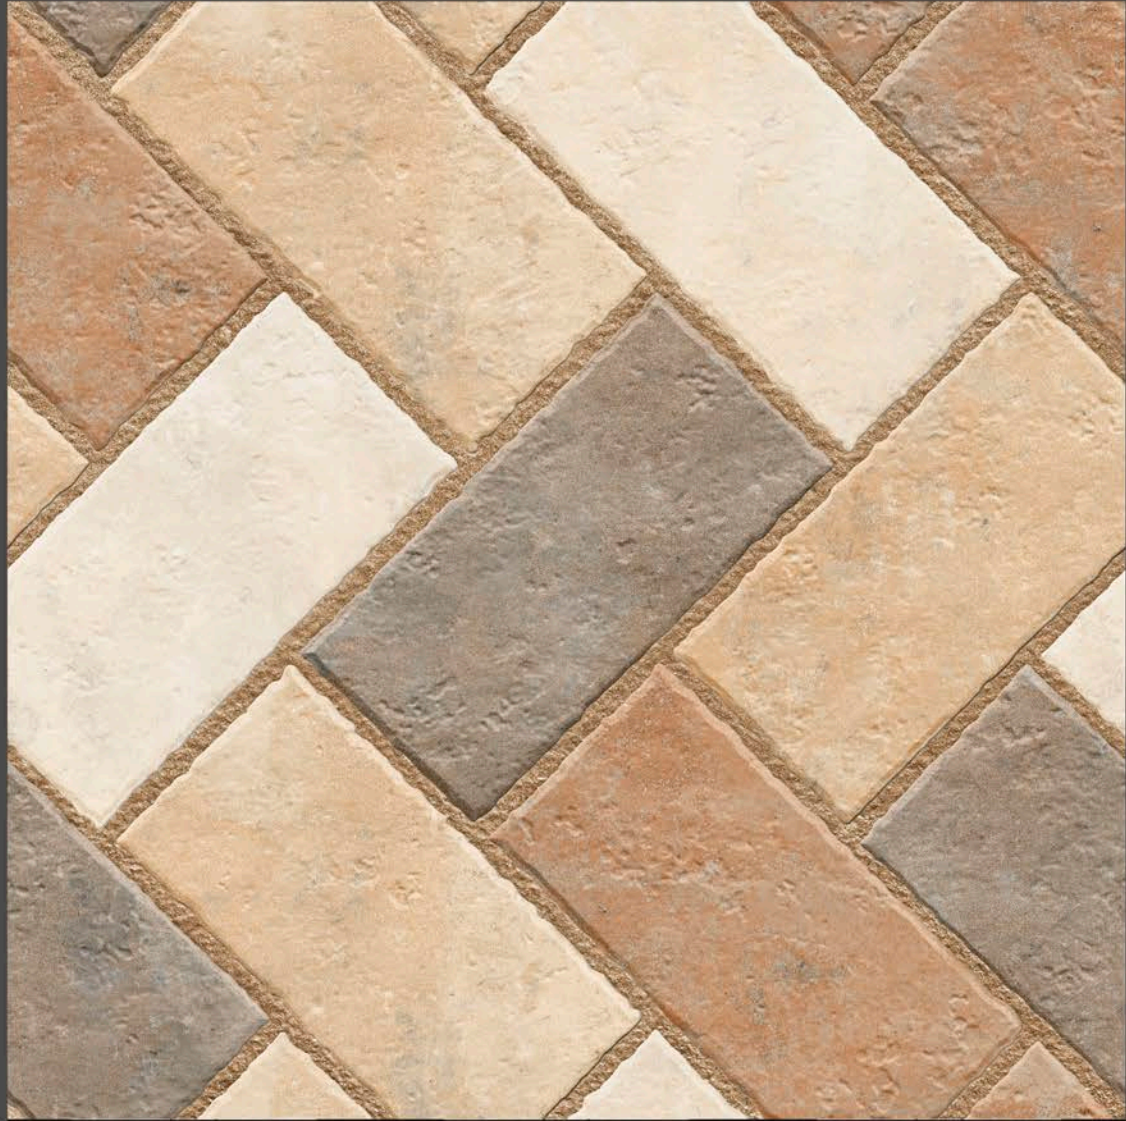

# LUCIDA BEIGE

300 x 300 MM  
PARKING TILES

BRICKO IVORY

BRICKO COAL

300 x 300 MM  
PARKING TILES

CHIPS MULTI

CHIPS CHECKS

300 x 300 MM  
PARKING TILES