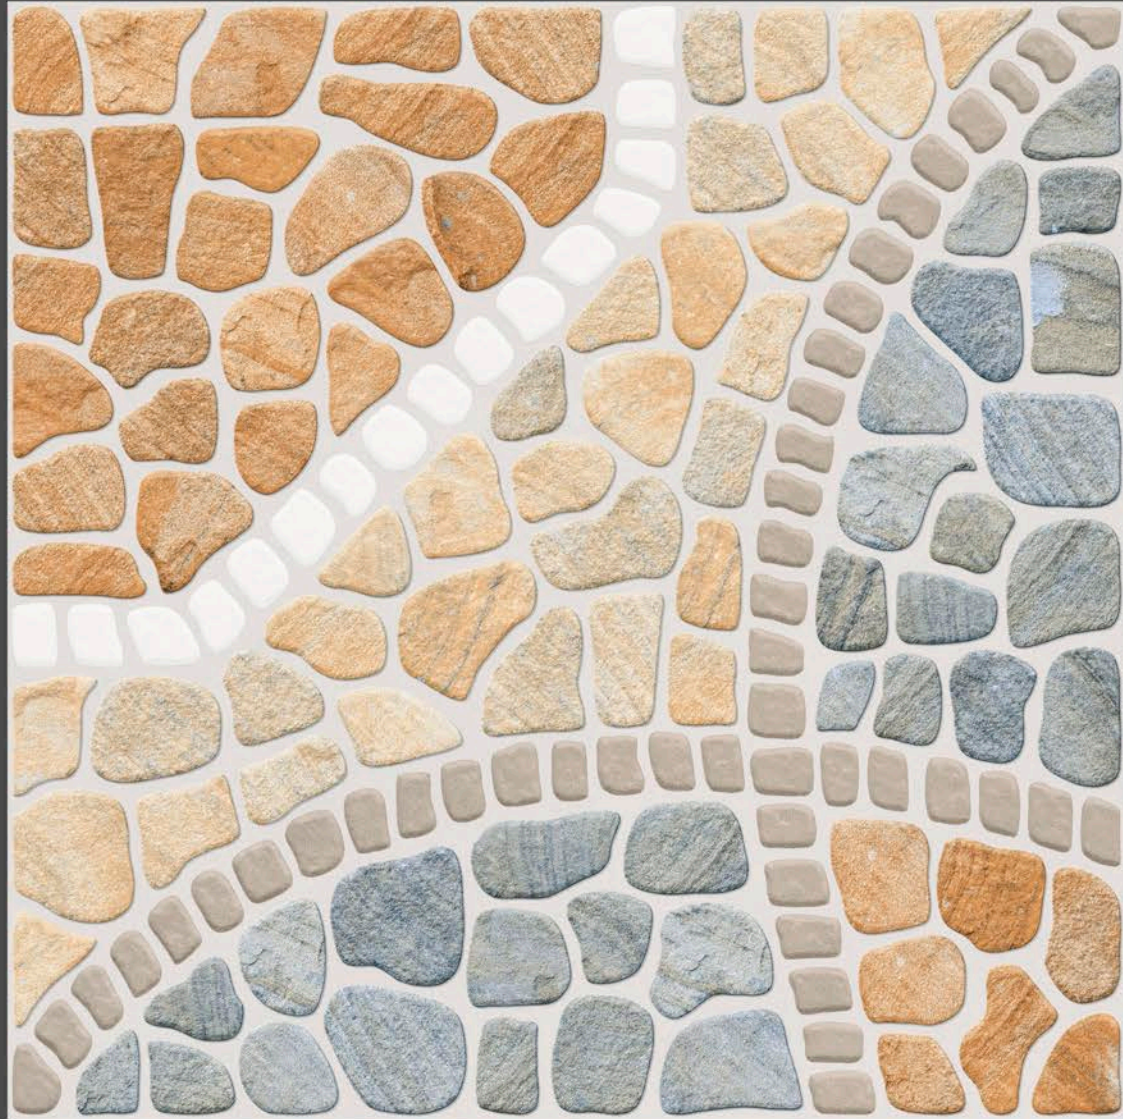

300 x 300 MM  
PARKING TILES

PEBBLE SEPIA

PEBBLE CRIMSON

300 x 300 MM  
PARKING TILES

LANCER GRAY

LANCER BEIGE

300 x 300 MM  
PARKING TILES

RIO BROWN