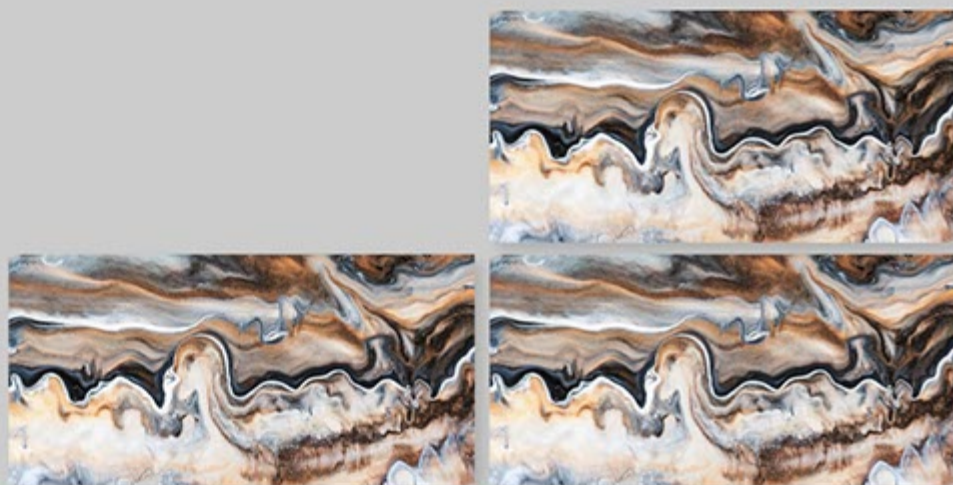

aw
some
Creating

ART (HG)
600X1200 mm

BLACK GOLD

600 X 1200 MM
Art

ILLUMA

600 X 1200 MM
Art

OXY BLACK

600 X 1200 MM
Art

OXY BLUE

600 X 1200 MM
Art

OXY RED

600 X 1200 MM
Art

PRANCE

600 X 1200 MM
Art

ROCK NERO

600 X 1200 MM
Art