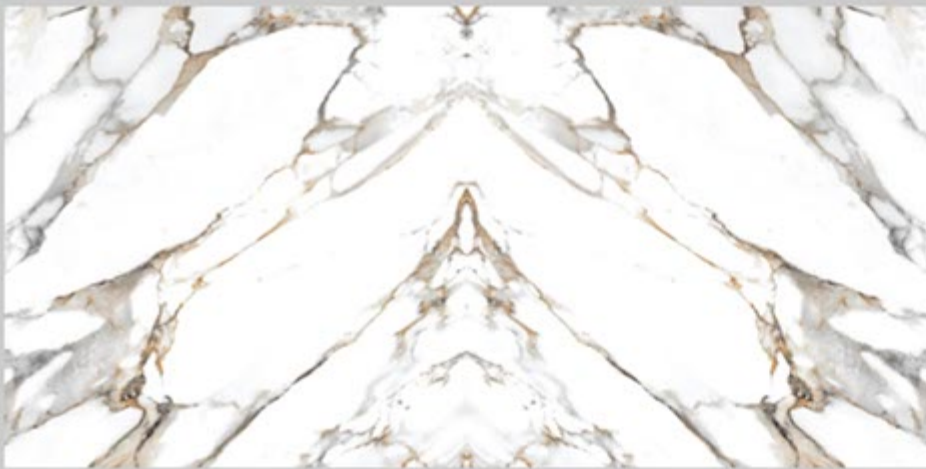

600 X 1200 MM
Bookmatch Glossy

VERSALE WHITE

600 X 1200 MM
Bookmatch Glossy

WISCON

600 X 1200 MM
Bookmatch Glossy

YAK

600 X 1200 MM
Bookmatch Glossy

TOPLEX
— GROUP OF COMPANY —