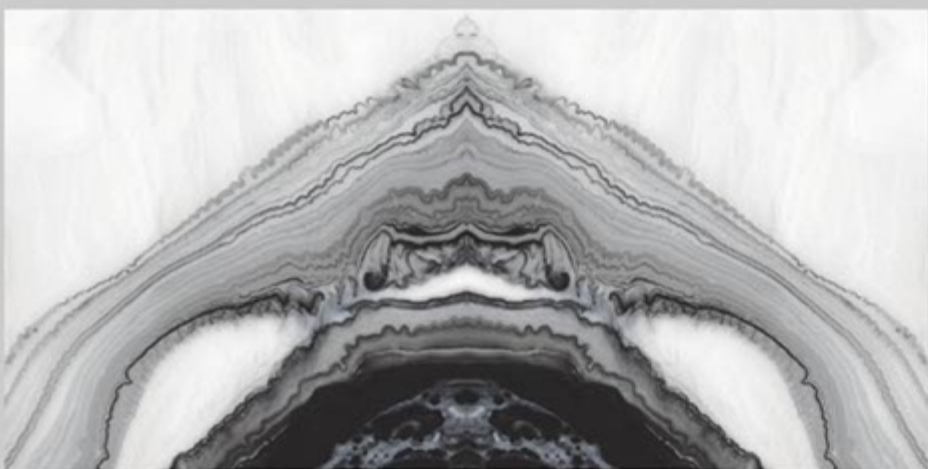

SHELL

600 X 1200 MM
Bookmatch HighGloss