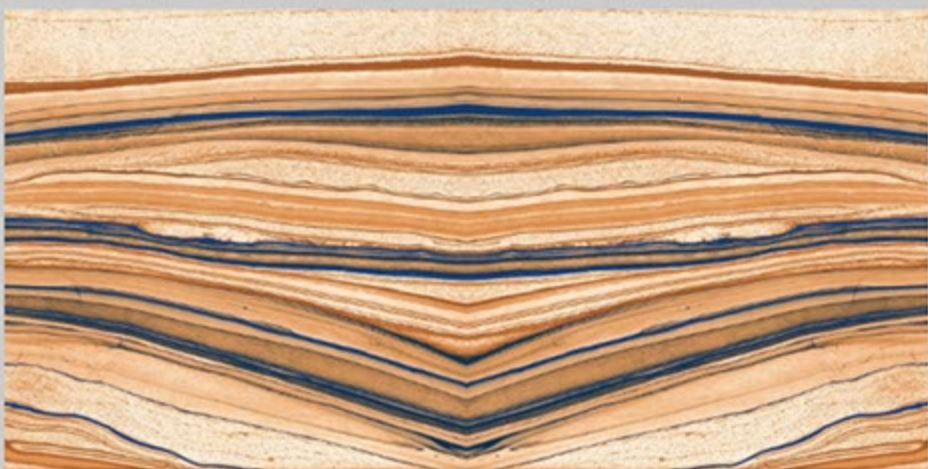

## PLANITO

600 X 1200 MM  
Bookmatch HighGloss

## SHELL

600 X 1200 MM  
Bookmatch HighGloss