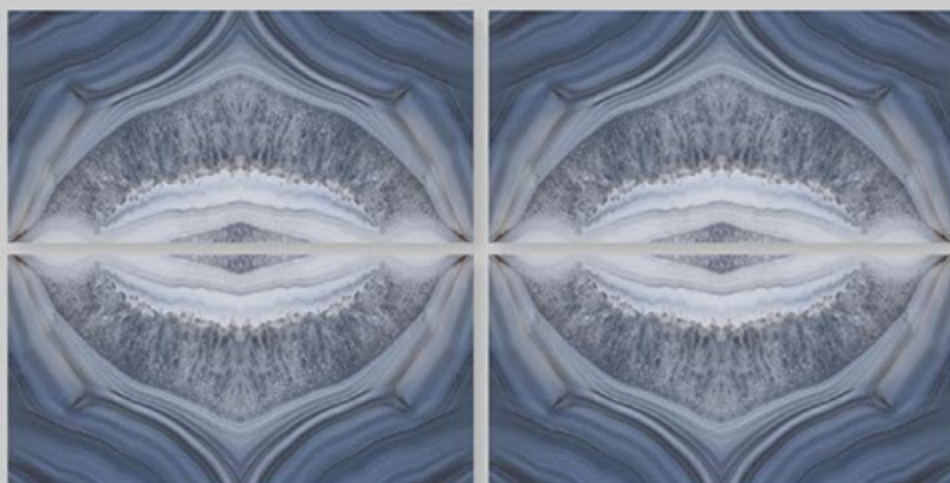

## ARROW AZUL

600 X 1200 MM  
Bookmatch HighGloss

## OMEGA

600 X 1200 MM  
Bookmatch HighGloss