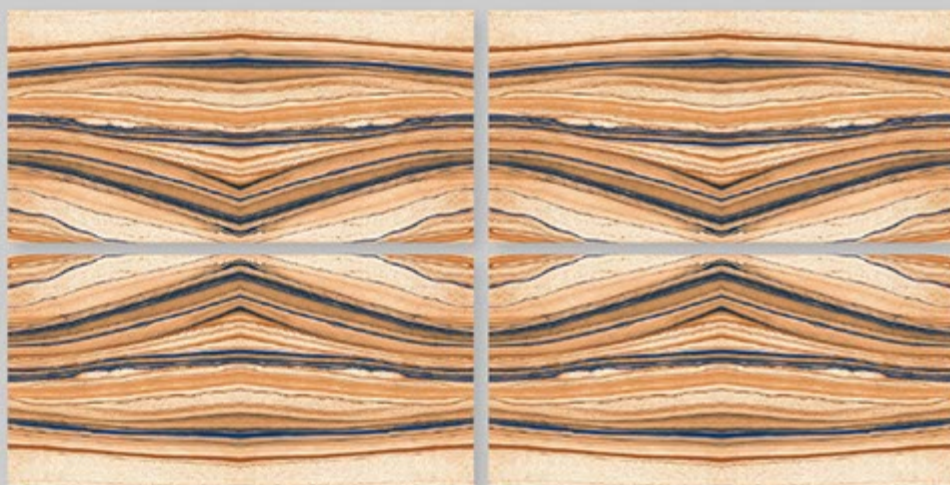

WOODIE

600 X 1200 MM
Bookmatch HighGloss