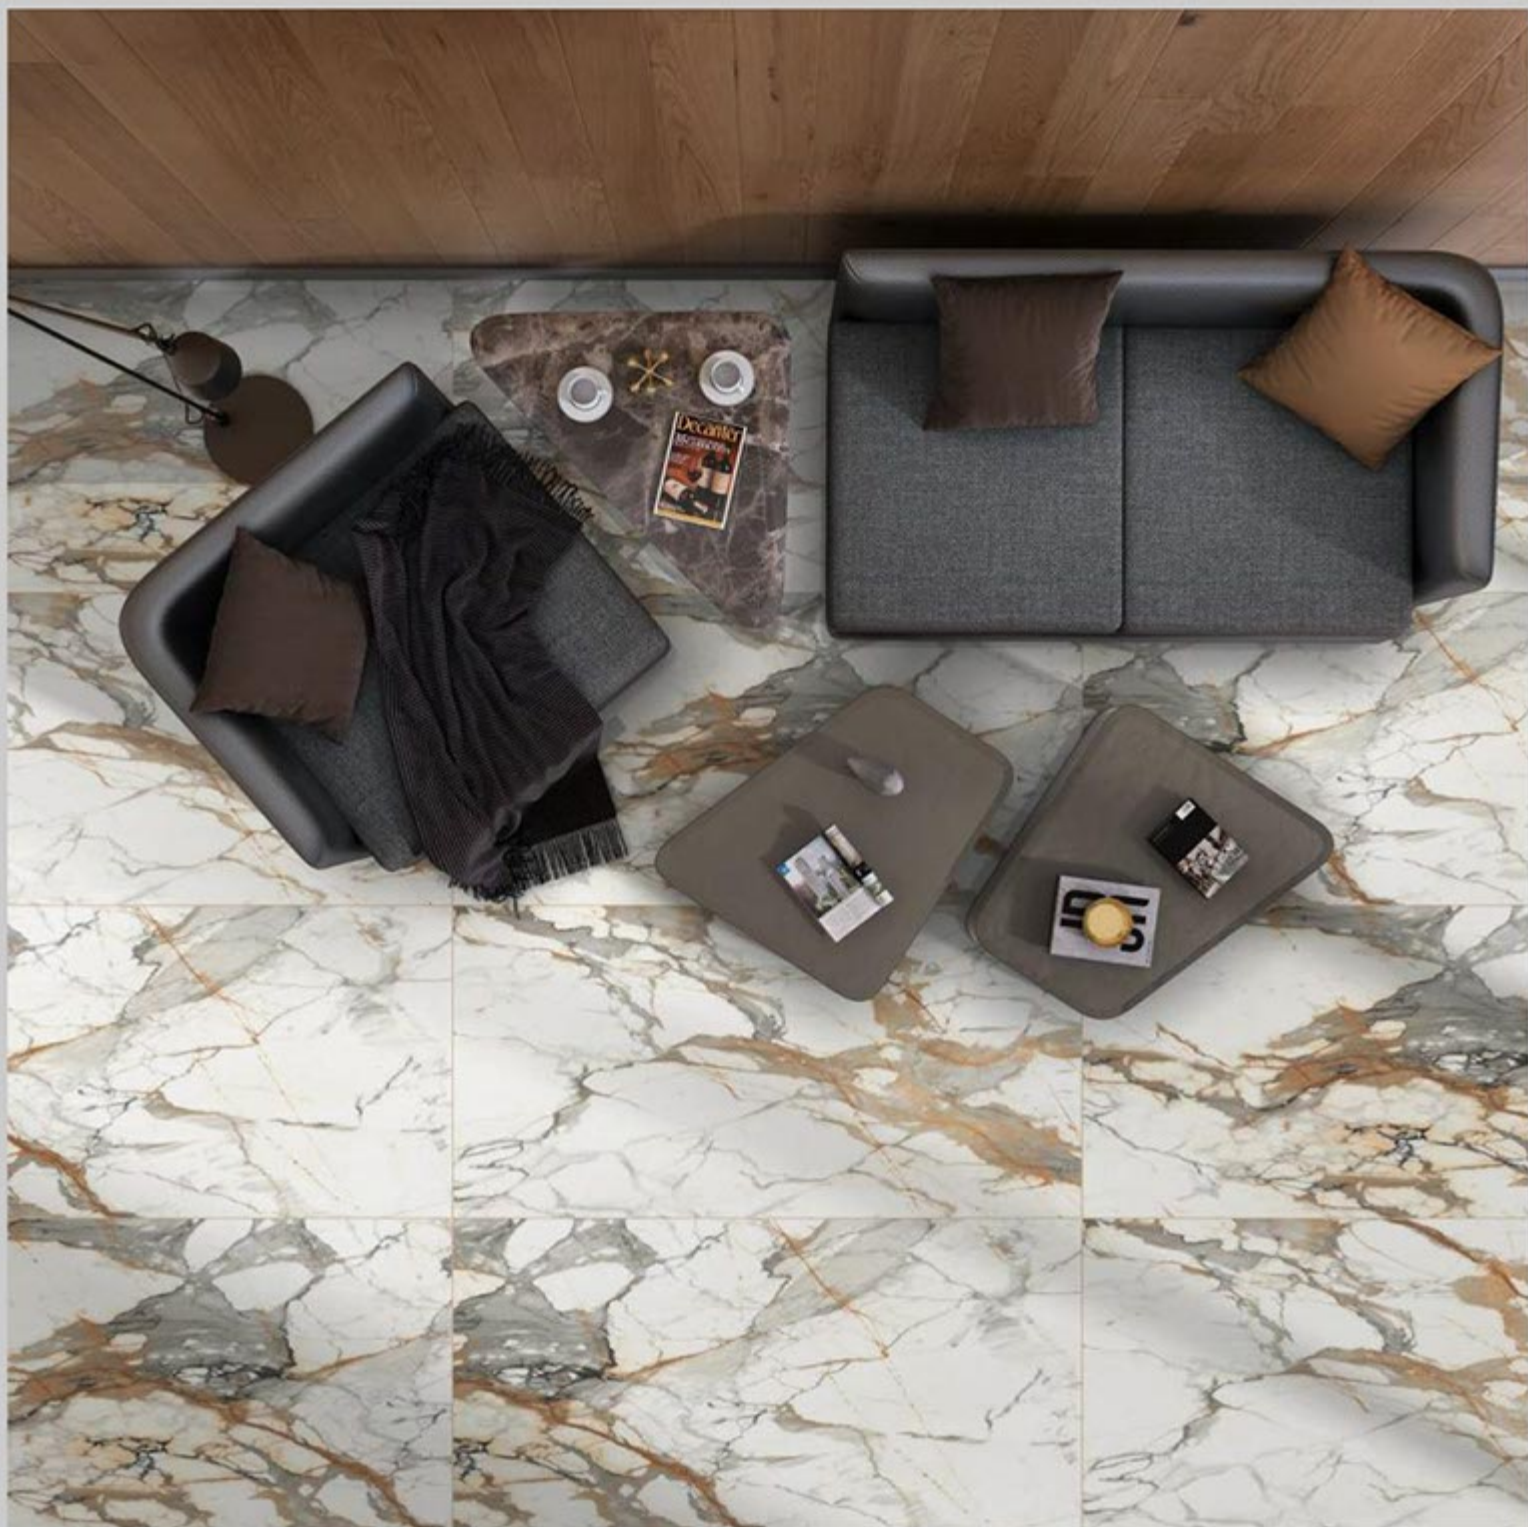

CALACUTTA LUX

600 X 1200 MM
Glossy