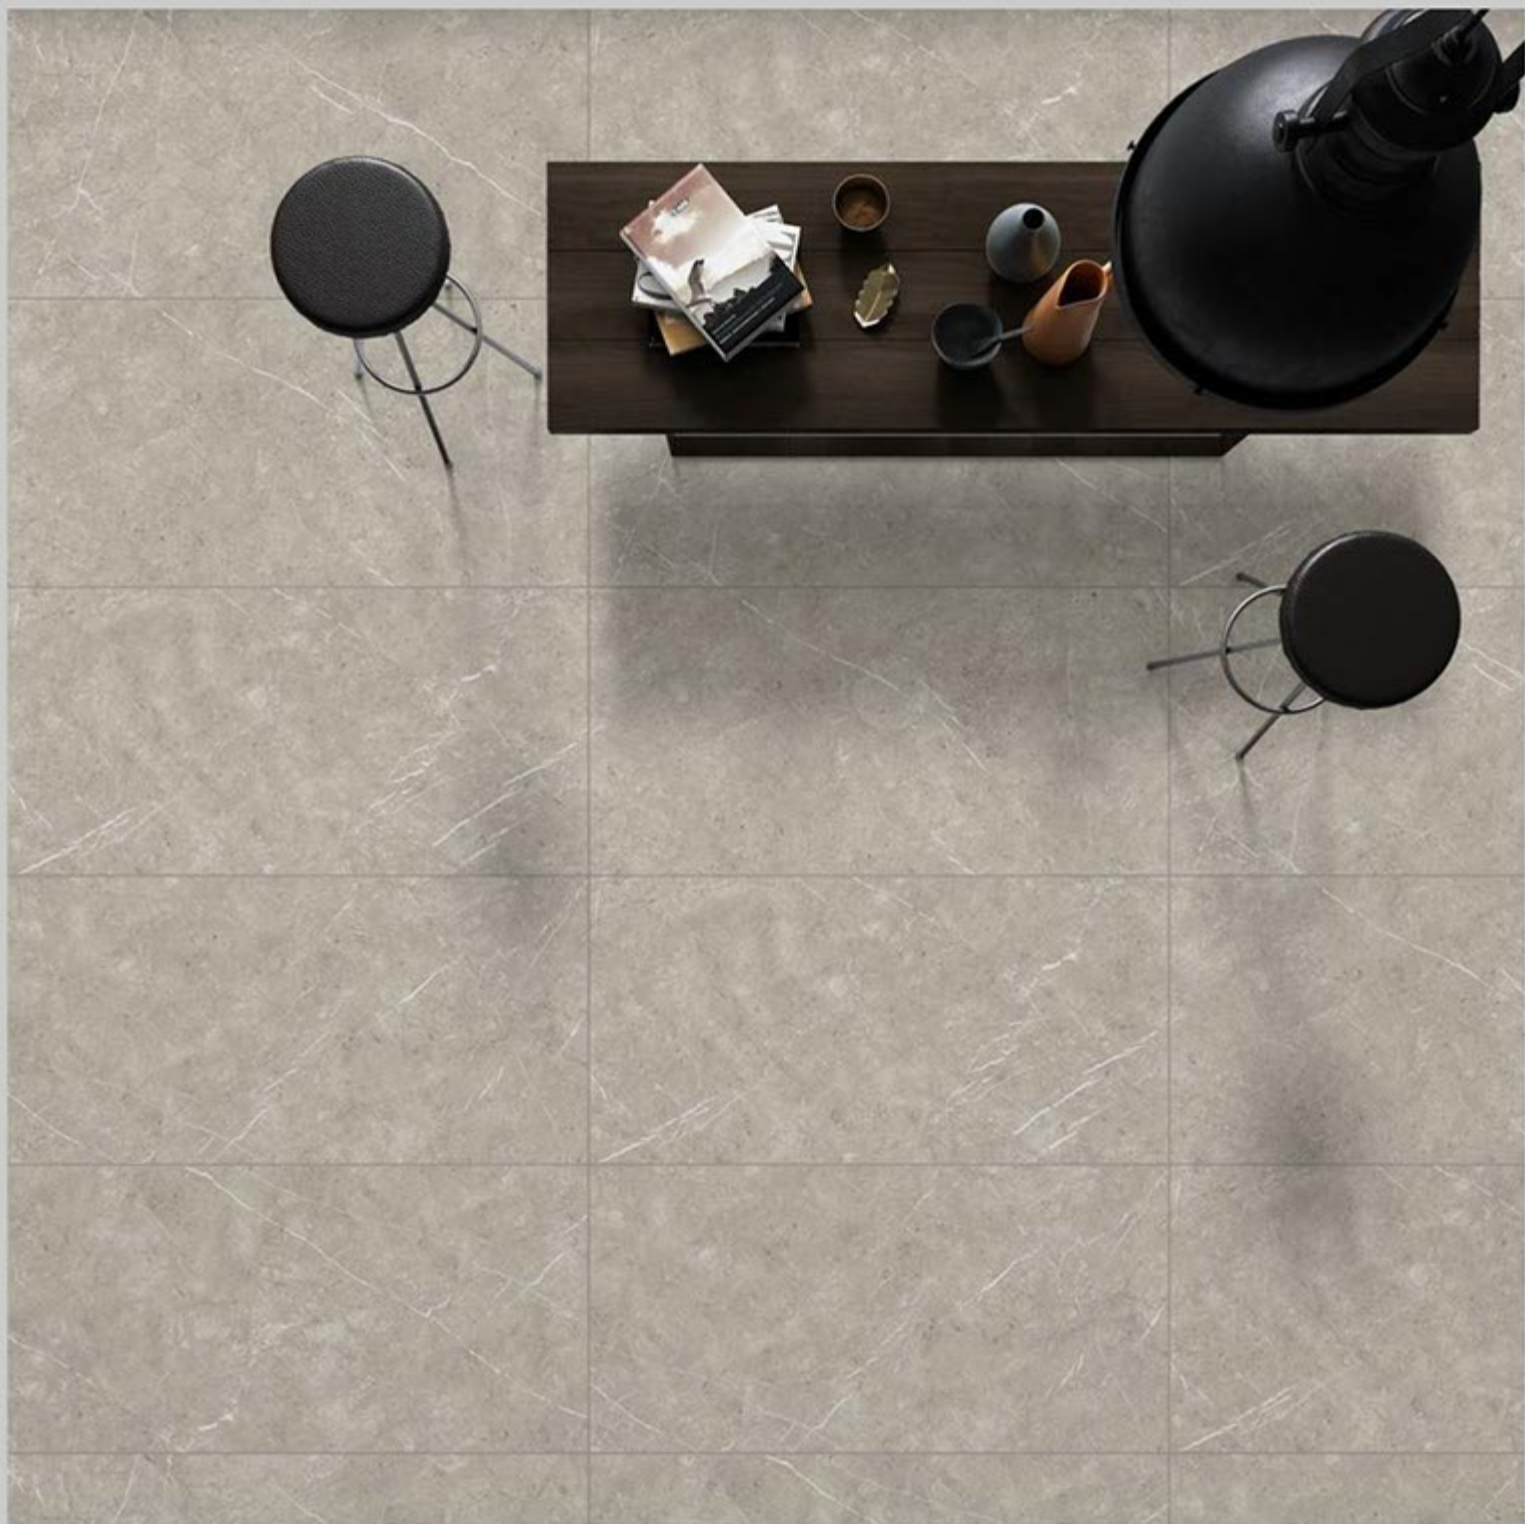

BEATRIX BRUNO

600 X 1200 MM
Glossy