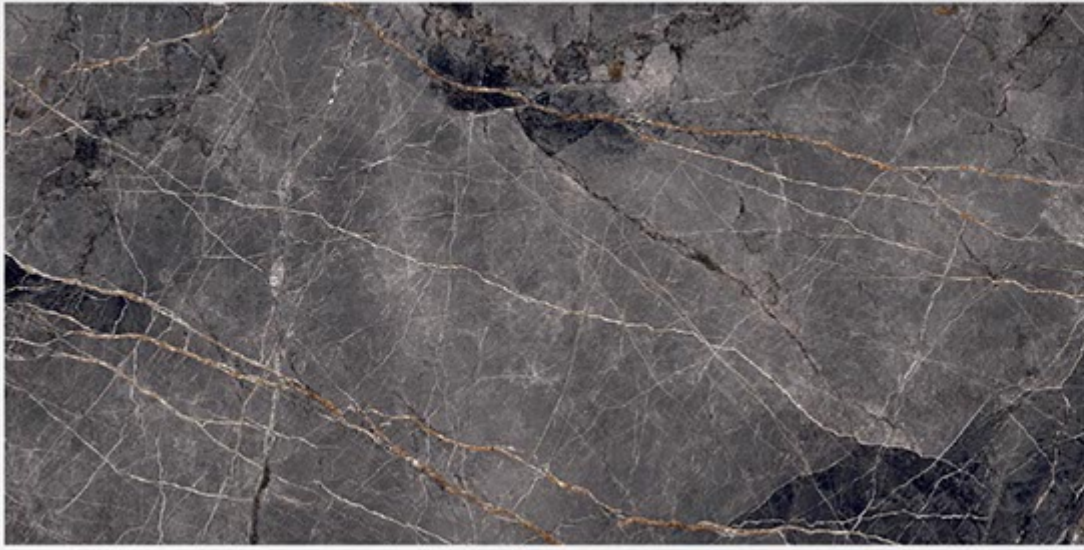

SURPRISE PURPLE

Size:
600 X 1200 MM

Finish:
HighGloss

Thickness:
9 MM