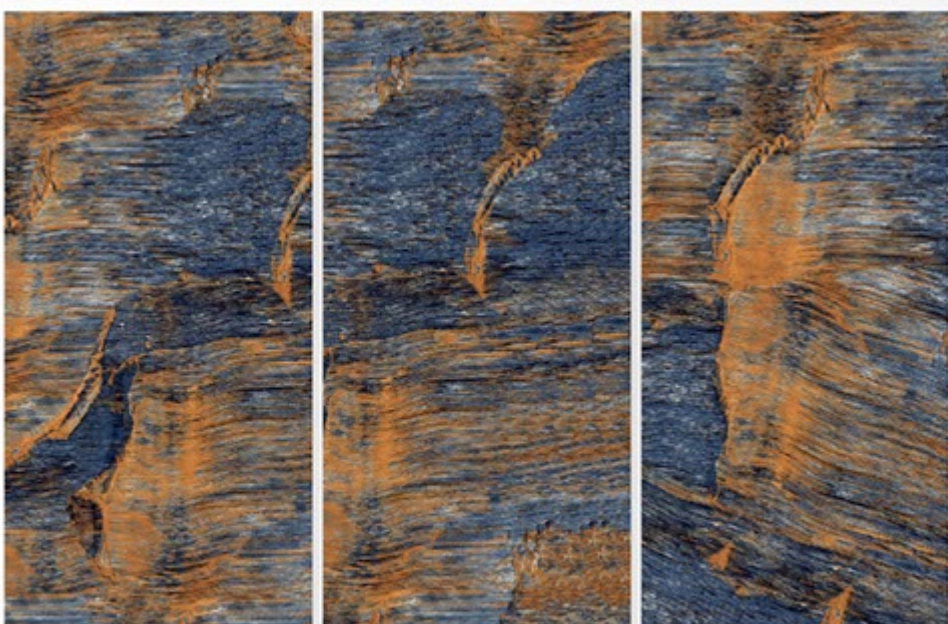

CREK BLUE

Size:
600 X 1200 MM

Finish:
HighGloss

Thickness:
9 MM