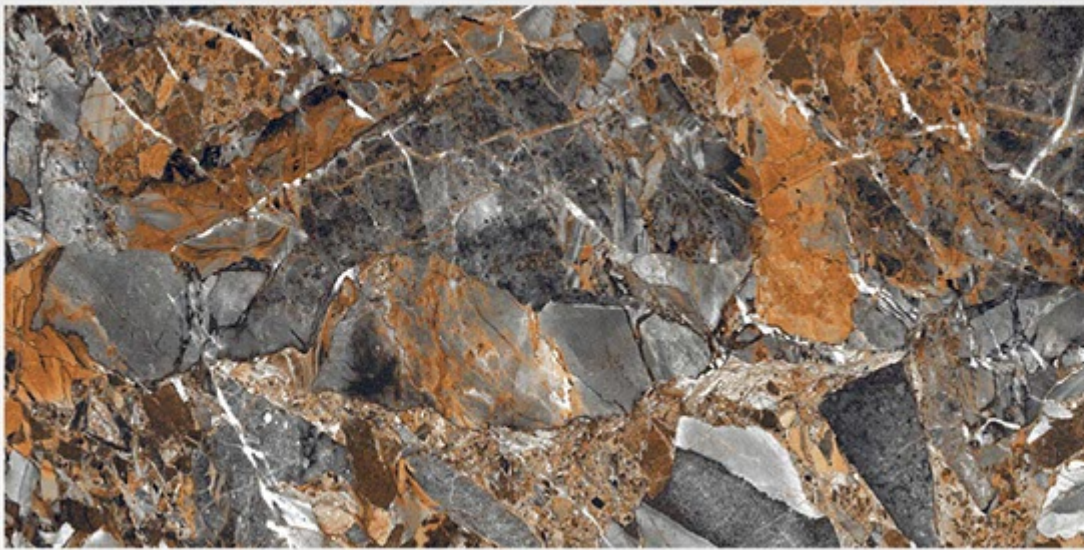

BASICS MULTI

Size:
600 X 1200 MM

Finish:
HighGloss

Thickness:
9 MM