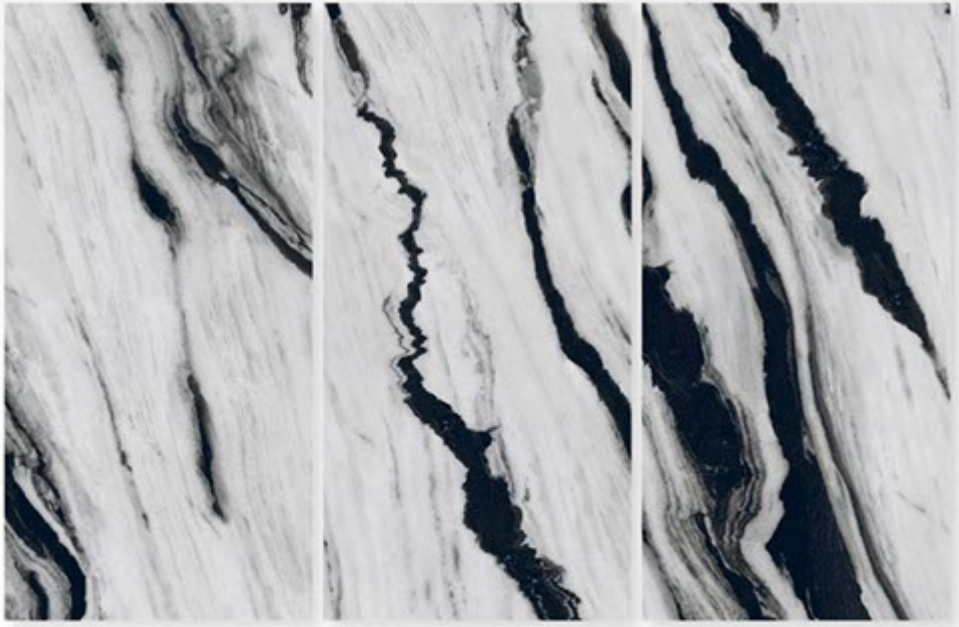

Finish:
HighGloss

Thickness:
9 MM

ONYX GRAAVA

Size:
600 X 1200 MM

Finish:
HighGloss

Thickness:
9 MM

PANDA

Size:
600 X 1200 MM