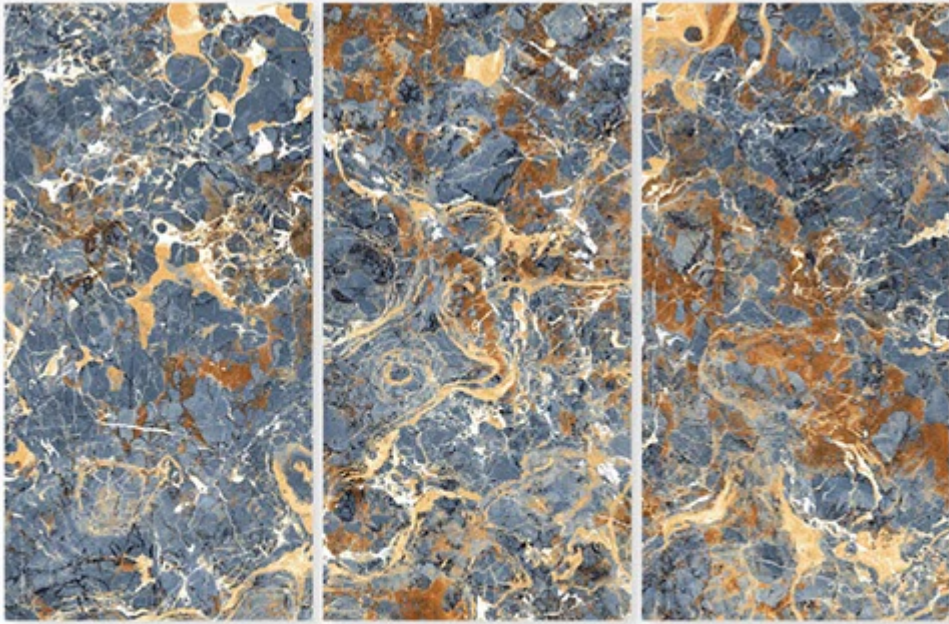

INDUS BULE

Size:
600 X 1200 MM

Finish:
HighGloss

Thickness:
9 MM