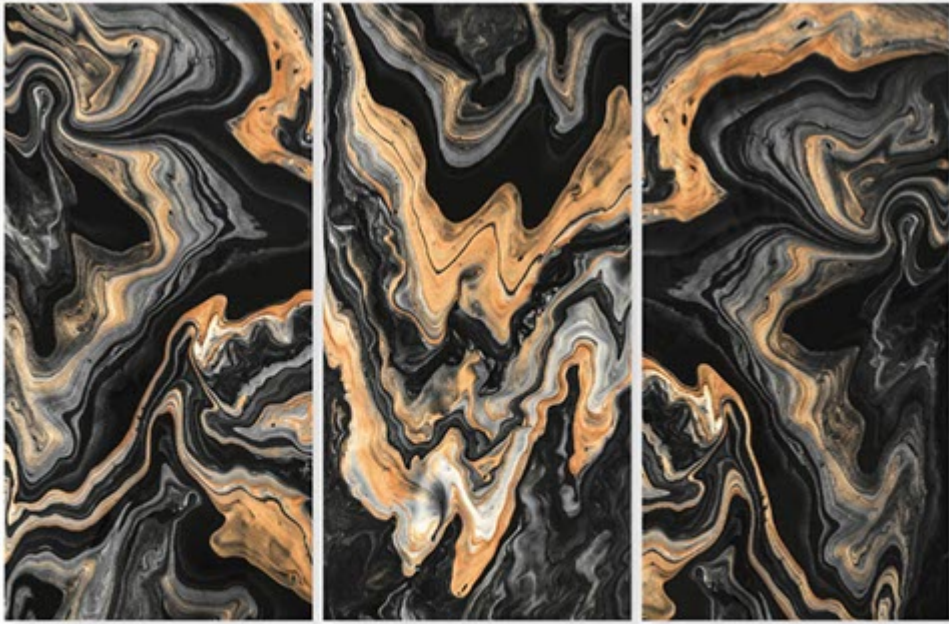

Finish:
HighGloss

Thickness:
9 MM

ELENZA BROWN

Size:
600 X 1200 MM

Finish:
HighGloss

Thickness:
9 MM

EMBRACE

Size:
600 X 1200 MM