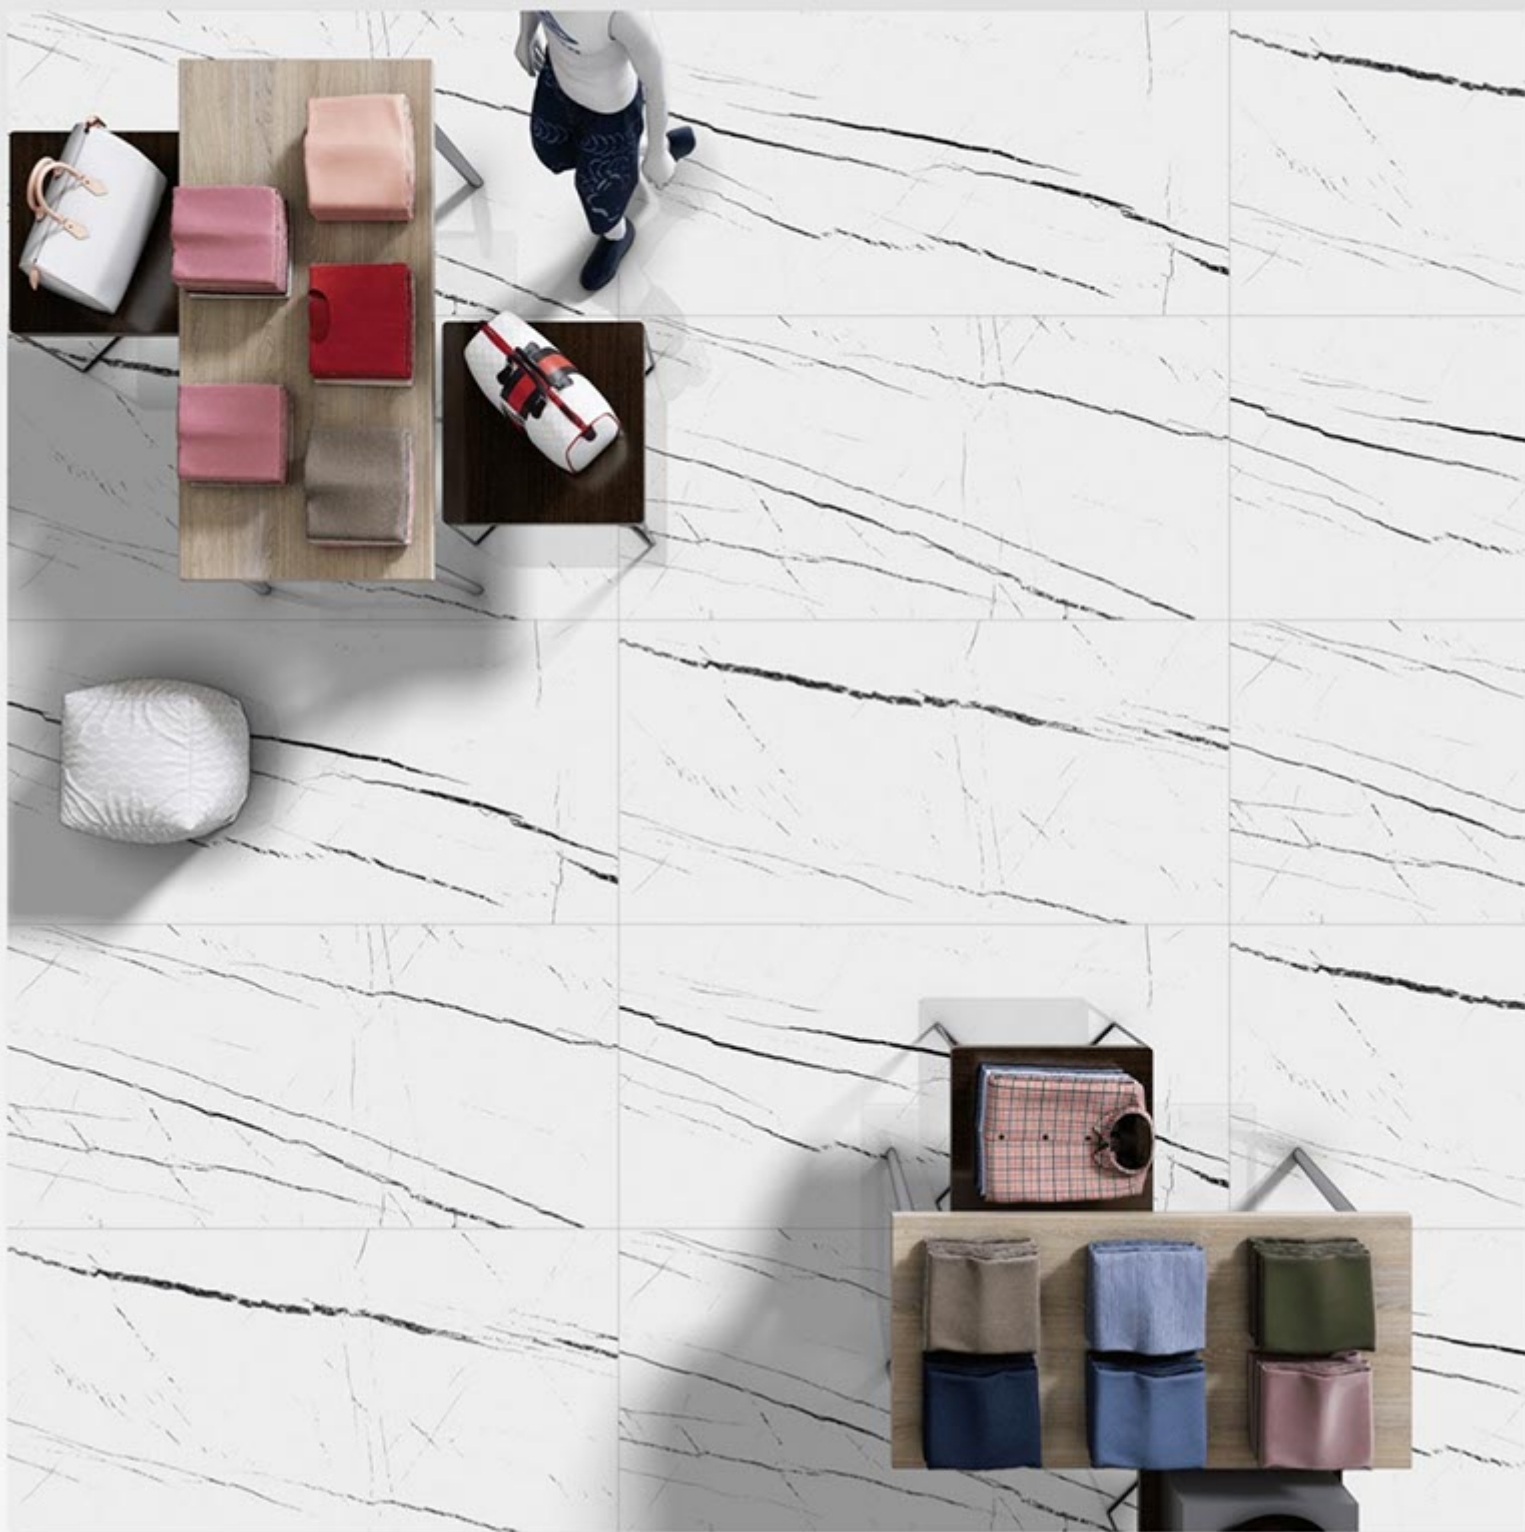

Finish:
HighGloss

Thickness:
9 MM

SLATE

Size:
600 X 1200 MM

Finish:
HighGloss

Thickness:
9 MM

STICK WHITE

Size:
600 X 1200 MM