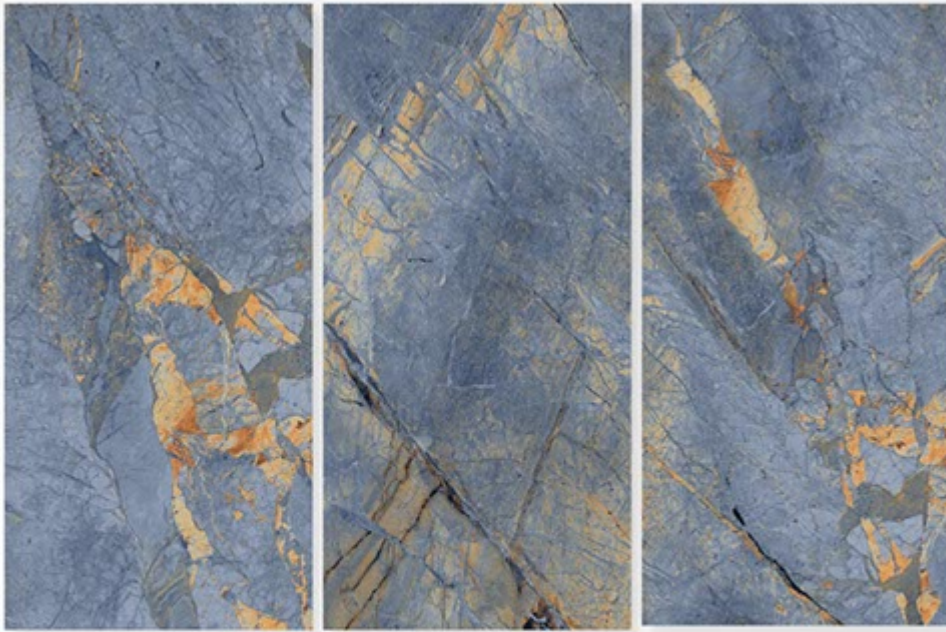

ESSENCE

Size:
600 X 1200 MM

Finish:
HighGloss

Thickness:
9 MM