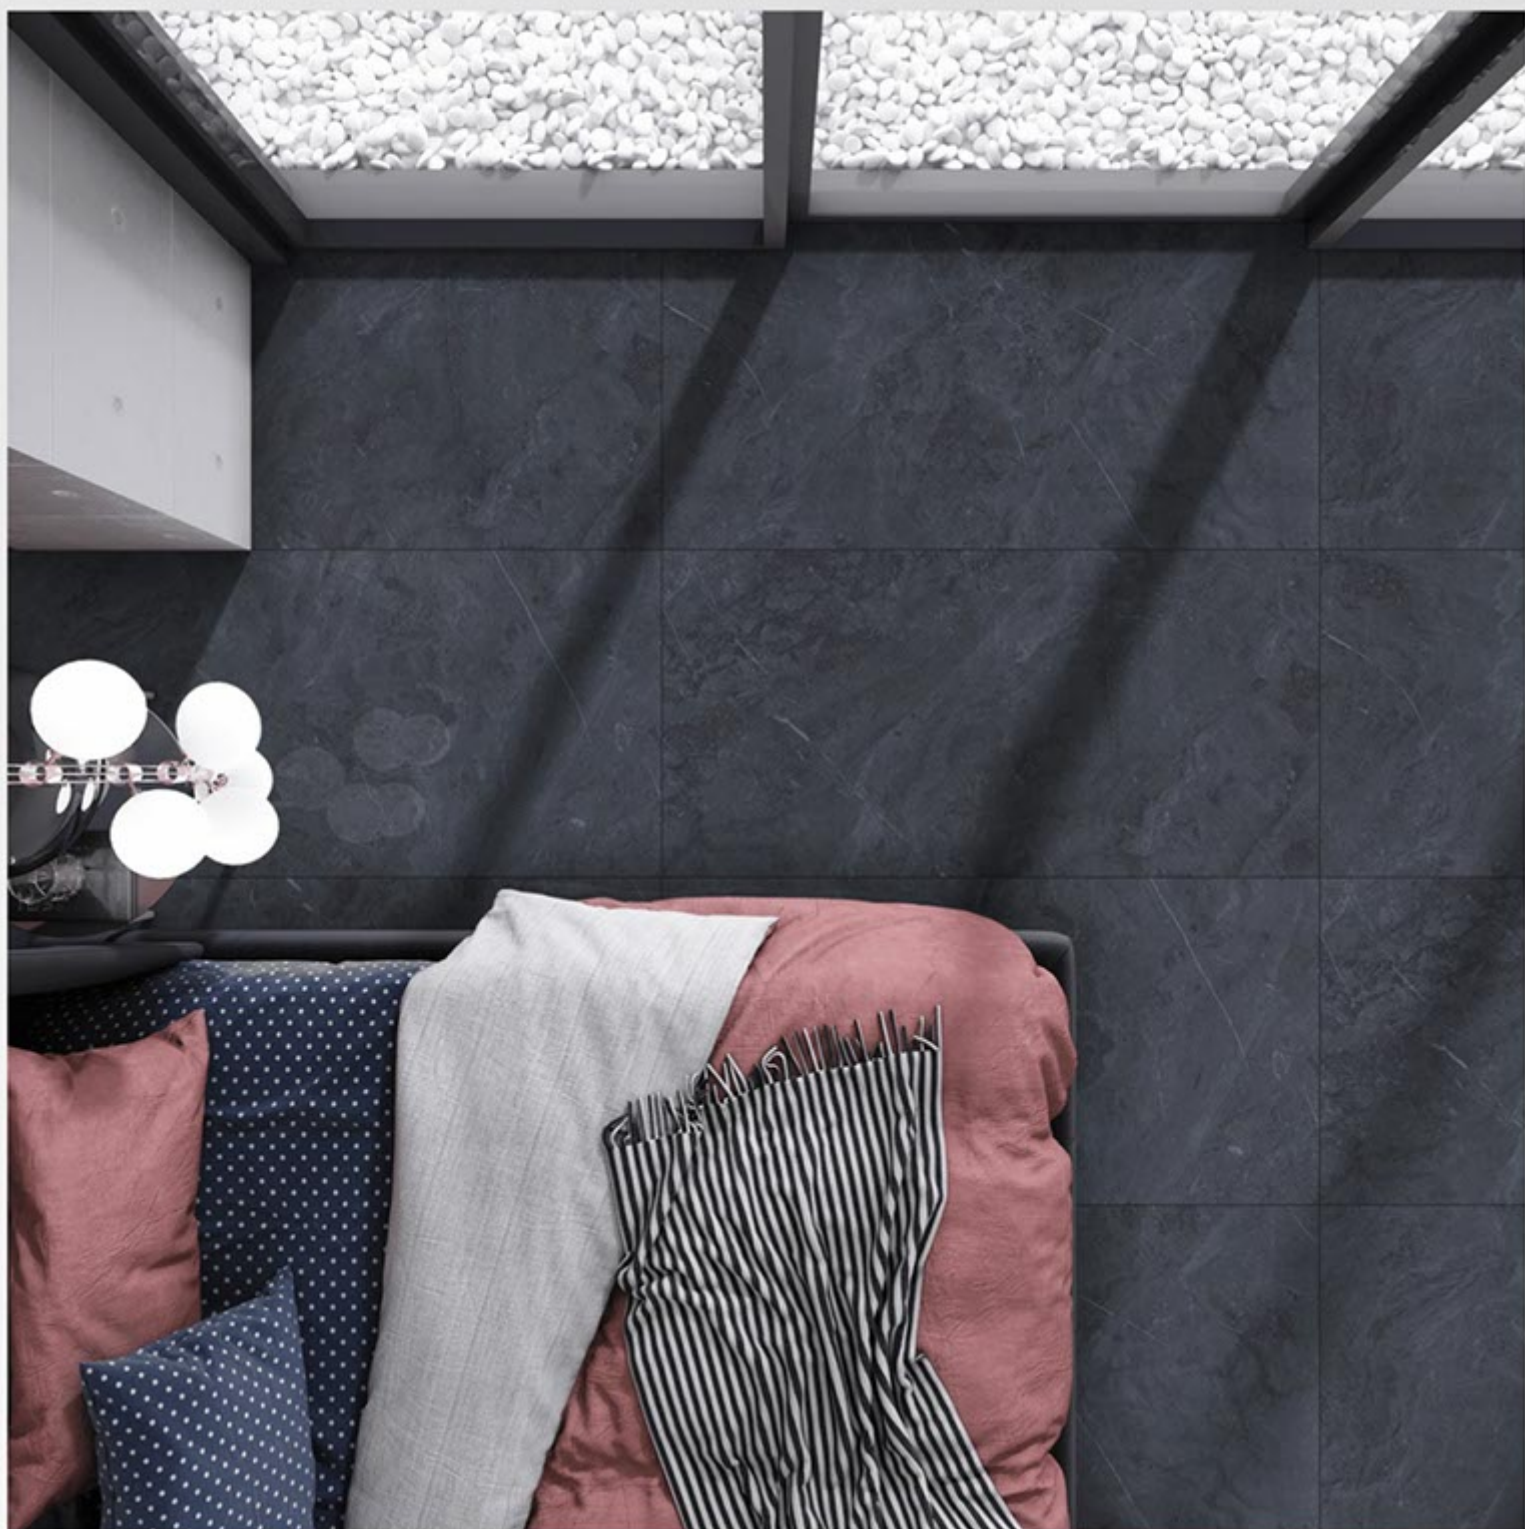

Finish:
HighGloss

Thickness:
9 MM

TRIVIA

Size:
600 X 1200 MM

Finish:
HighGloss

Thickness:
9 MM

UBIK GOLD

Size:
600 X 1200 MM