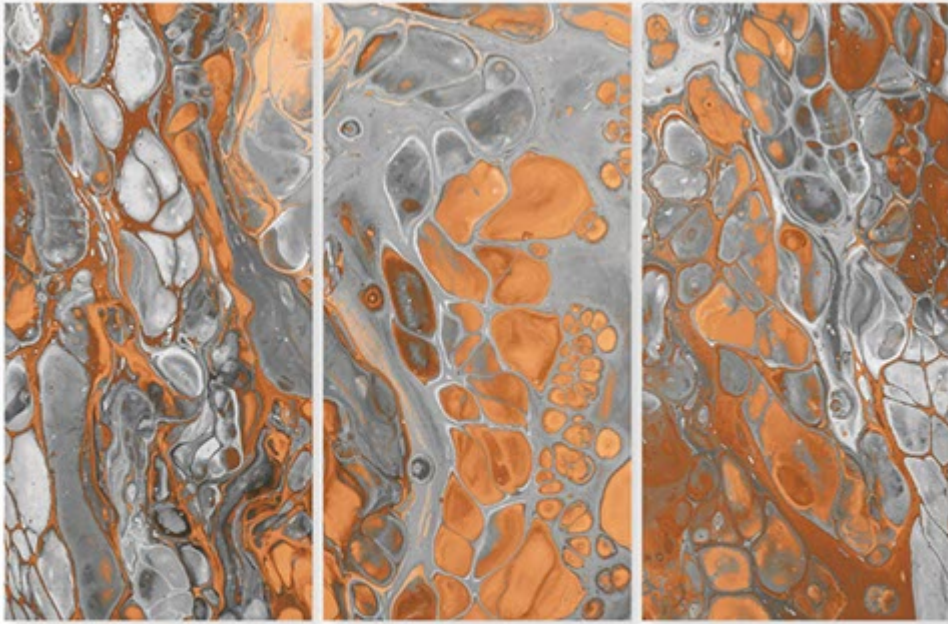

Finish:
HighGloss

Thickness:
9 MM

EXOTIC AZUL

Size:
600 X 1200 MM

Finish:
HighGloss

Thickness:
9 MM

FIRE LAVA

Size:
600 X 1200 MM