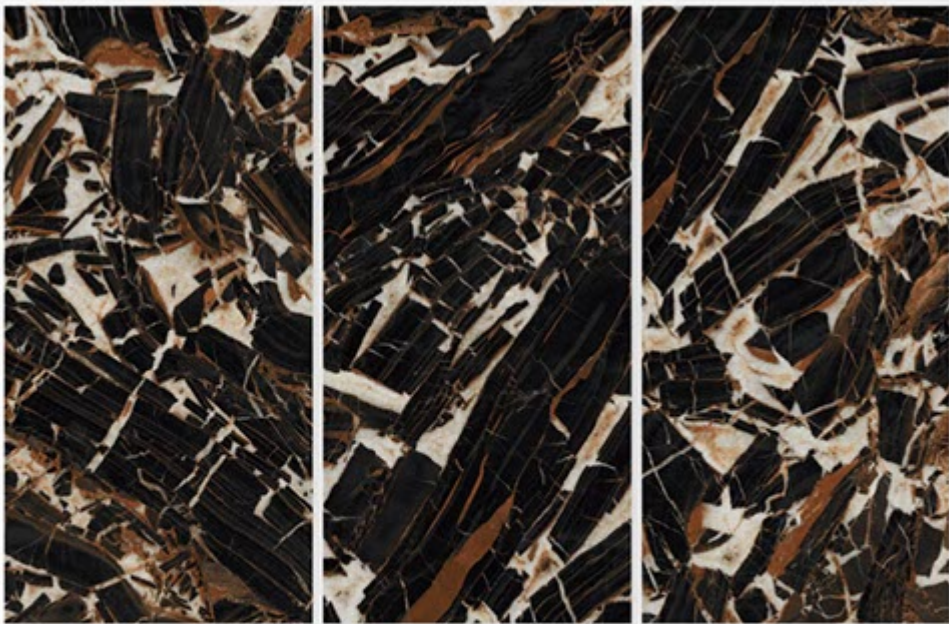

ENTRO

Size:
600 X 1200 MM

Finish:
HighGloss

Thickness:
9 MM