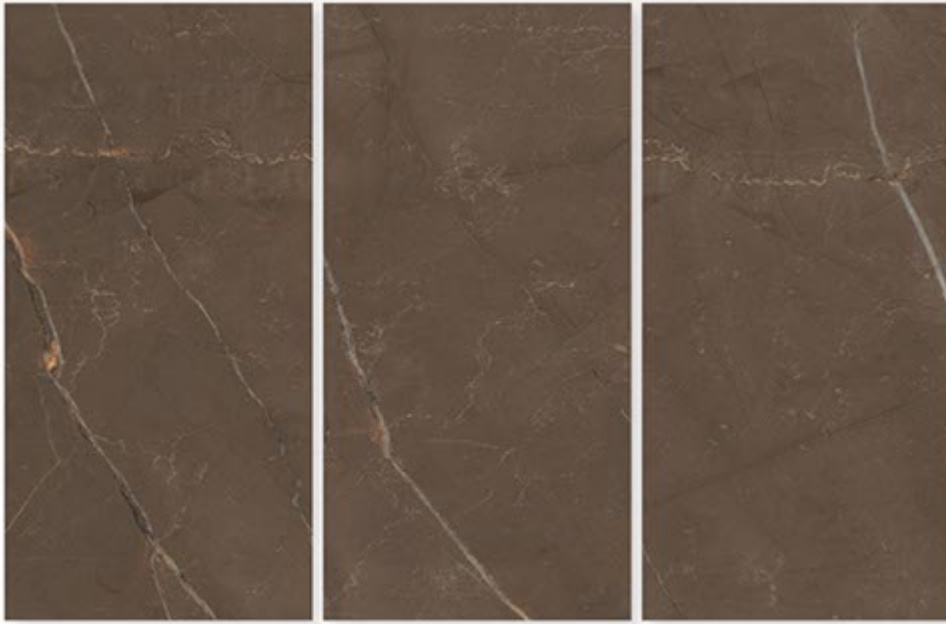

ARMANI FLAX

Size:
600 X 1200 MM

Finish:
HighGloss

Thickness:
9 MM