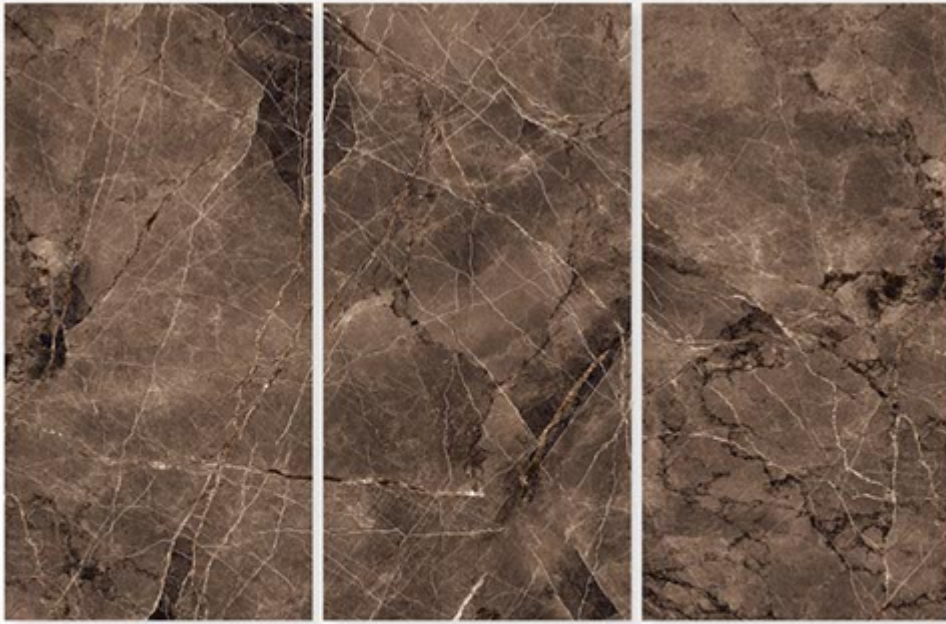

SURPRISE BROWN

Size:
600 X 1200 MM

Finish:
HighGloss

Thickness:
9 MM