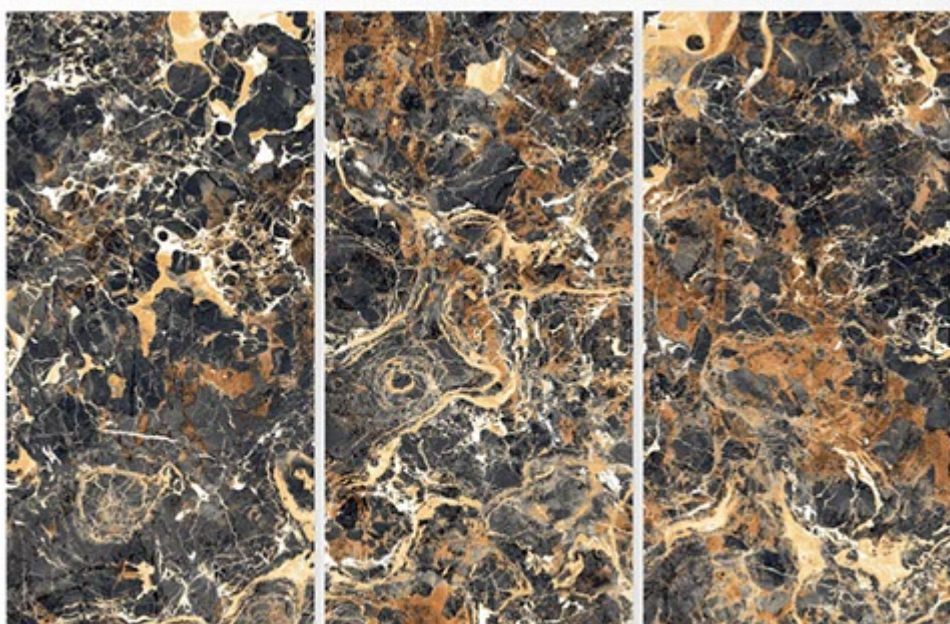

Finish:
HighGloss

Thickness:
9 MM

GRANITE BROWN

Size:
600 X 1200 MM

Finish:
HighGloss

Thickness:
9 MM

INDUS BLACK

Size:
600 X 1200 MM