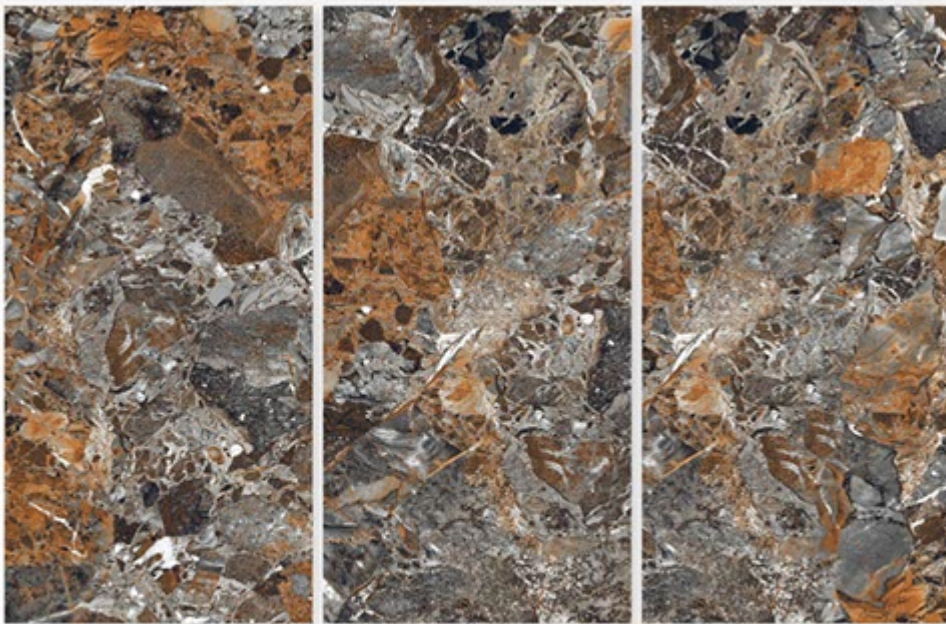

BASICS MULTI

Size:
600 X 1200 MM

Finish:
HighGloss

Thickness:
9 MM