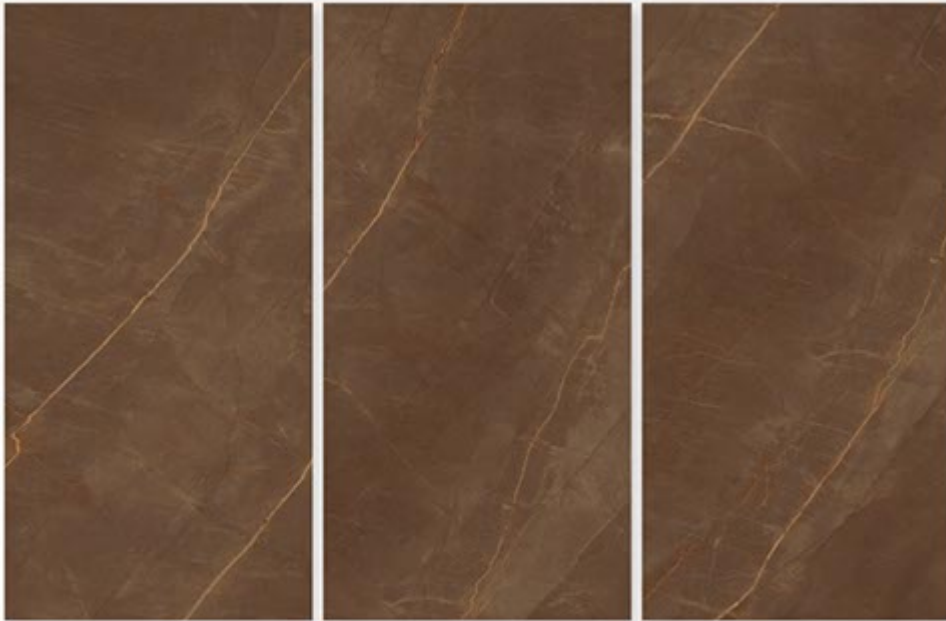

Finish:
HighGloss

Thickness:
9 MM

TRIVIA

Size:
600 X 1200 MM

Finish:
HighGloss

Thickness:
9 MM

UBIK GOLD

Size:
600 X 1200 MM