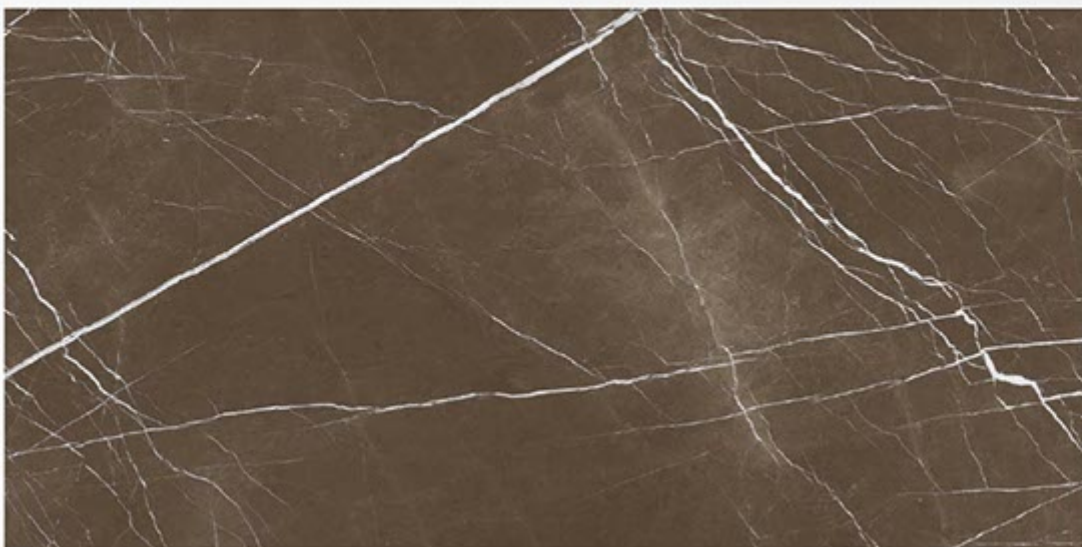

NEXA CARAMEL

Size:
600 X 1200 MM

Finish:
HighGloss

Thickness:
9 MM