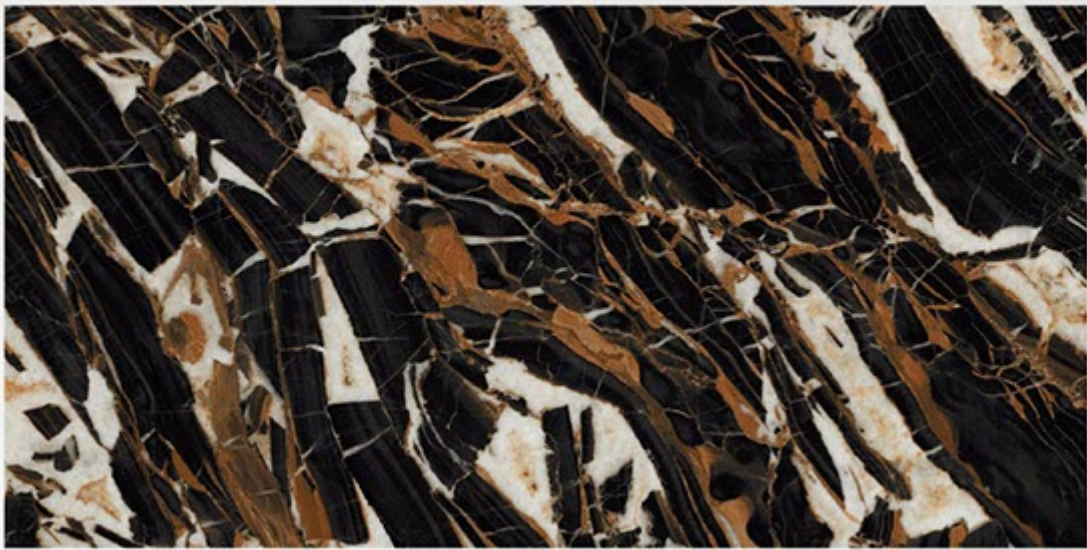

ENTRO

Size:
600 X 1200 MM

Finish:
HighGloss

Thickness:
9 MM