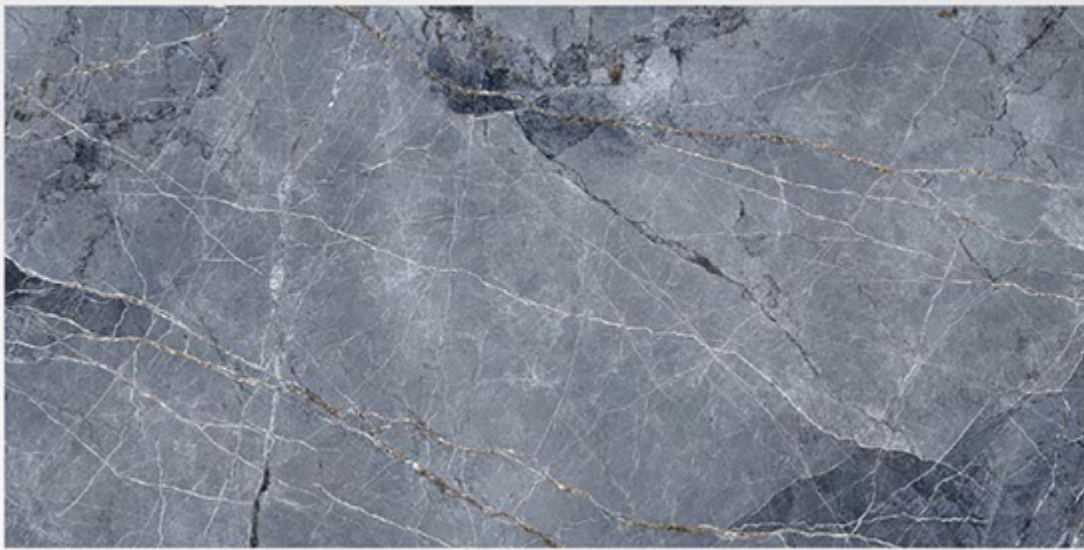

Finish:
HighGloss

Thickness:
9 MM

SURPRISE BROWN

Size:
600 X 1200 MM

Finish:
HighGloss

Thickness:
9 MM

SURPRISE LIGHT GREY

Size:
600 X 1200 MM