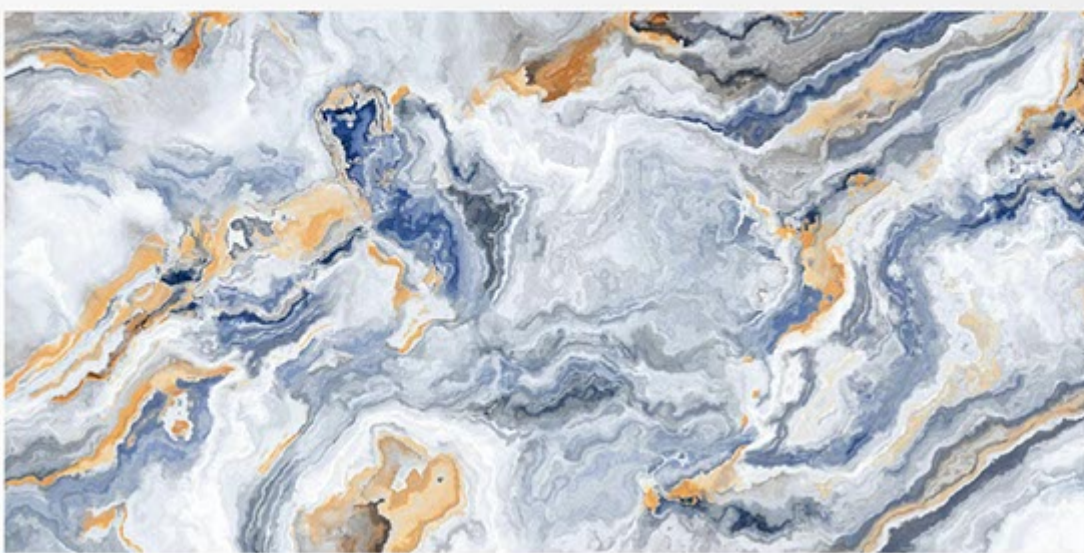

Finish:
HighGloss

Thickness:
9 MM

INDUS BULE

Size:
600 X 1200 MM

Finish:
HighGloss

Thickness:
9 MM

KASHMIR BLUE

Size:
600 X 1200 MM