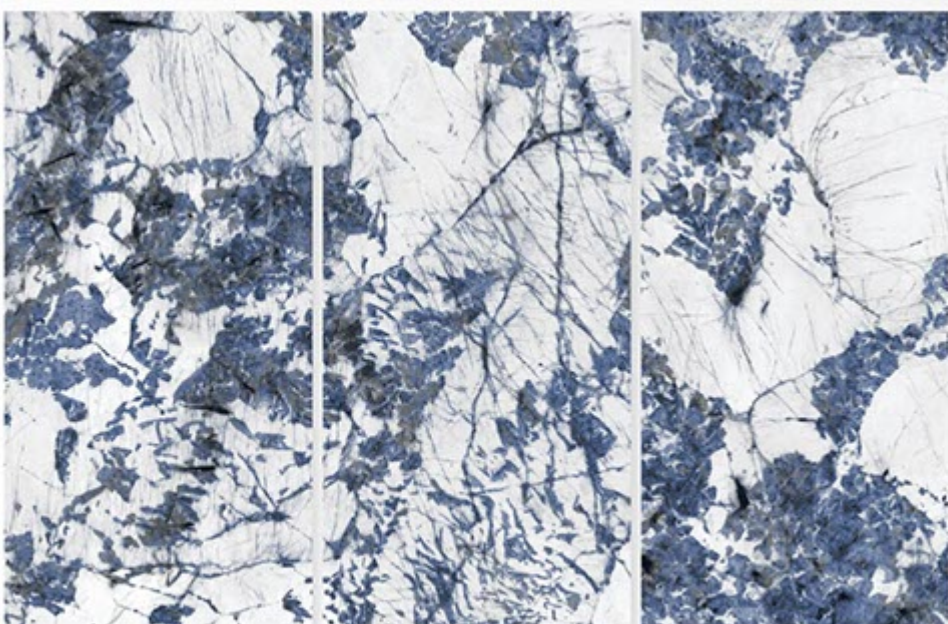

Finish:
HighGloss

Thickness:
9 MM

MAGIC PIETRA STEEL

Size:
600 X 1200 MM

Finish:
HighGloss

Thickness:
9 MM

NEXA AZUL

Size:
600 X 1200 MM