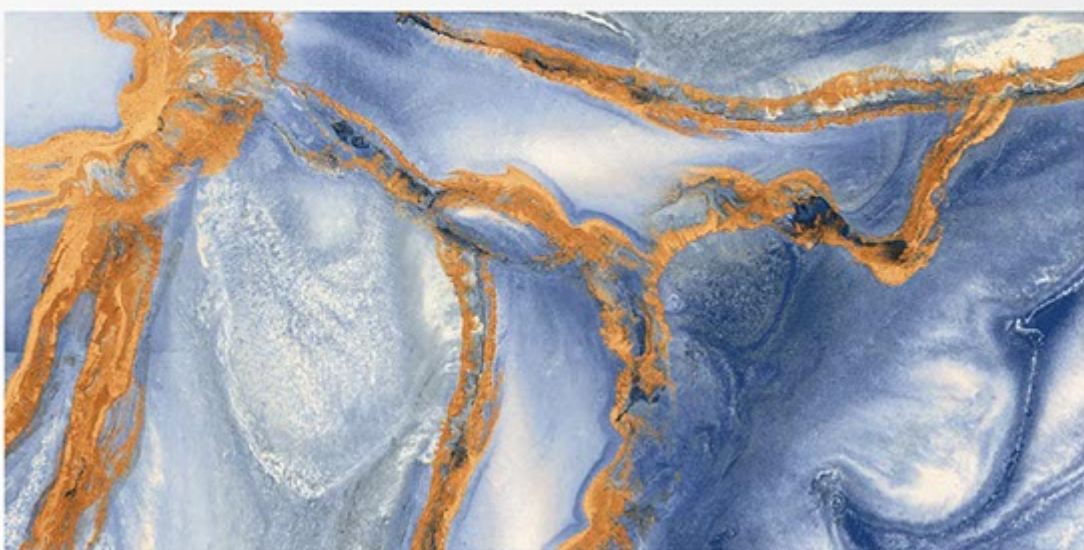

ONYX GRAAVA

Size:
600 X 1200 MM

Finish:
HighGloss

Thickness:
9 MM