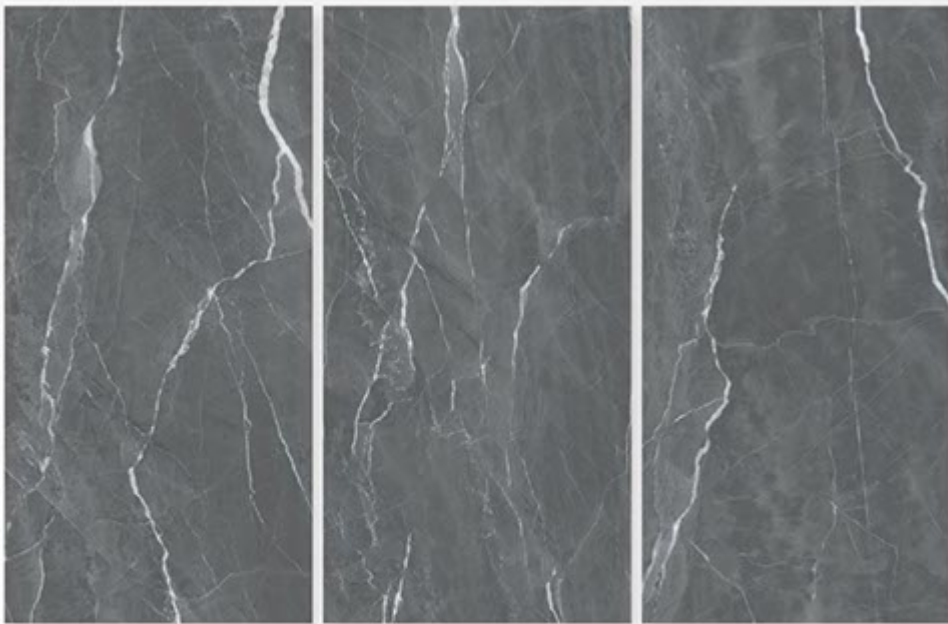

EPRIKA GREY

Size:
600 X 1200 MM

Finish:
HighGloss

Thickness:
9 MM