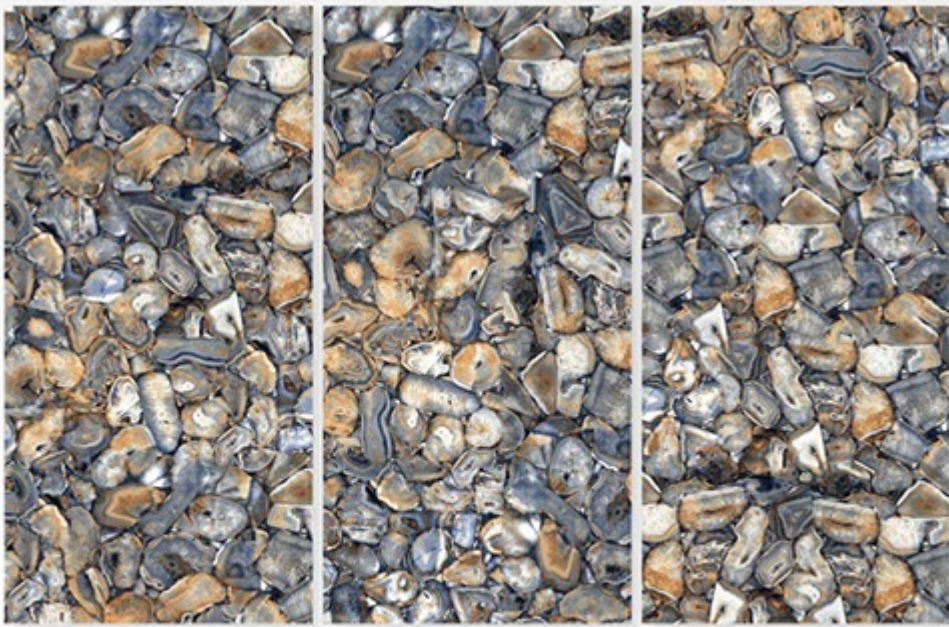

Finish:
HighGloss

Thickness:
9 MM

LAPIZ BLUE

Size:
600 X 1200 MM

Finish:
HighGloss

Thickness:
9 MM

LUMINA STONE

Size:
600 X 1200 MM