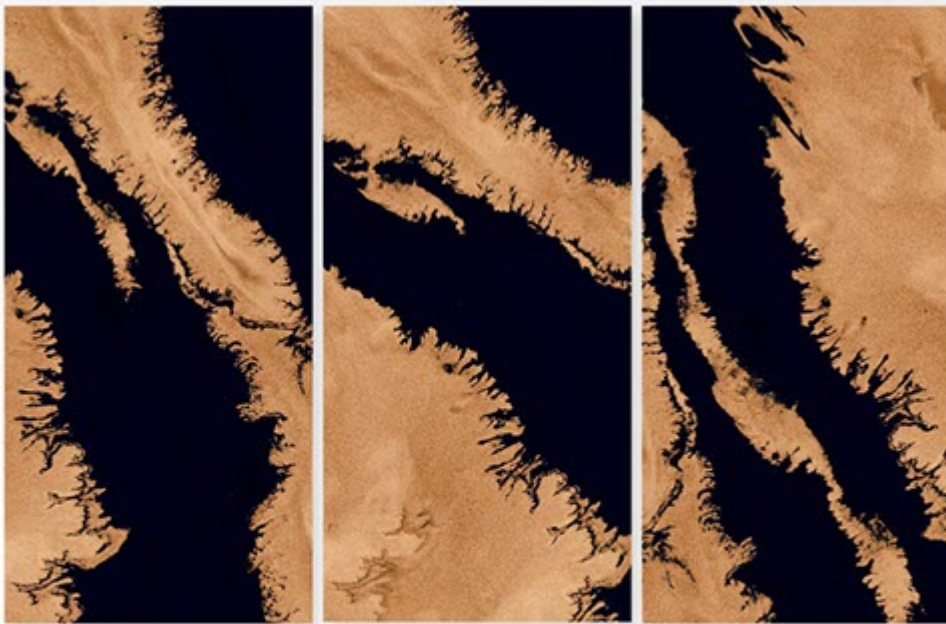

Finish:
HighGloss

Thickness:
9 MM

SHAWL BLACK

Size:
600 X 1200 MM

Finish:
HighGloss

Thickness:
9 MM

SHAWL BROWN

Size:
600 X 1200 MM