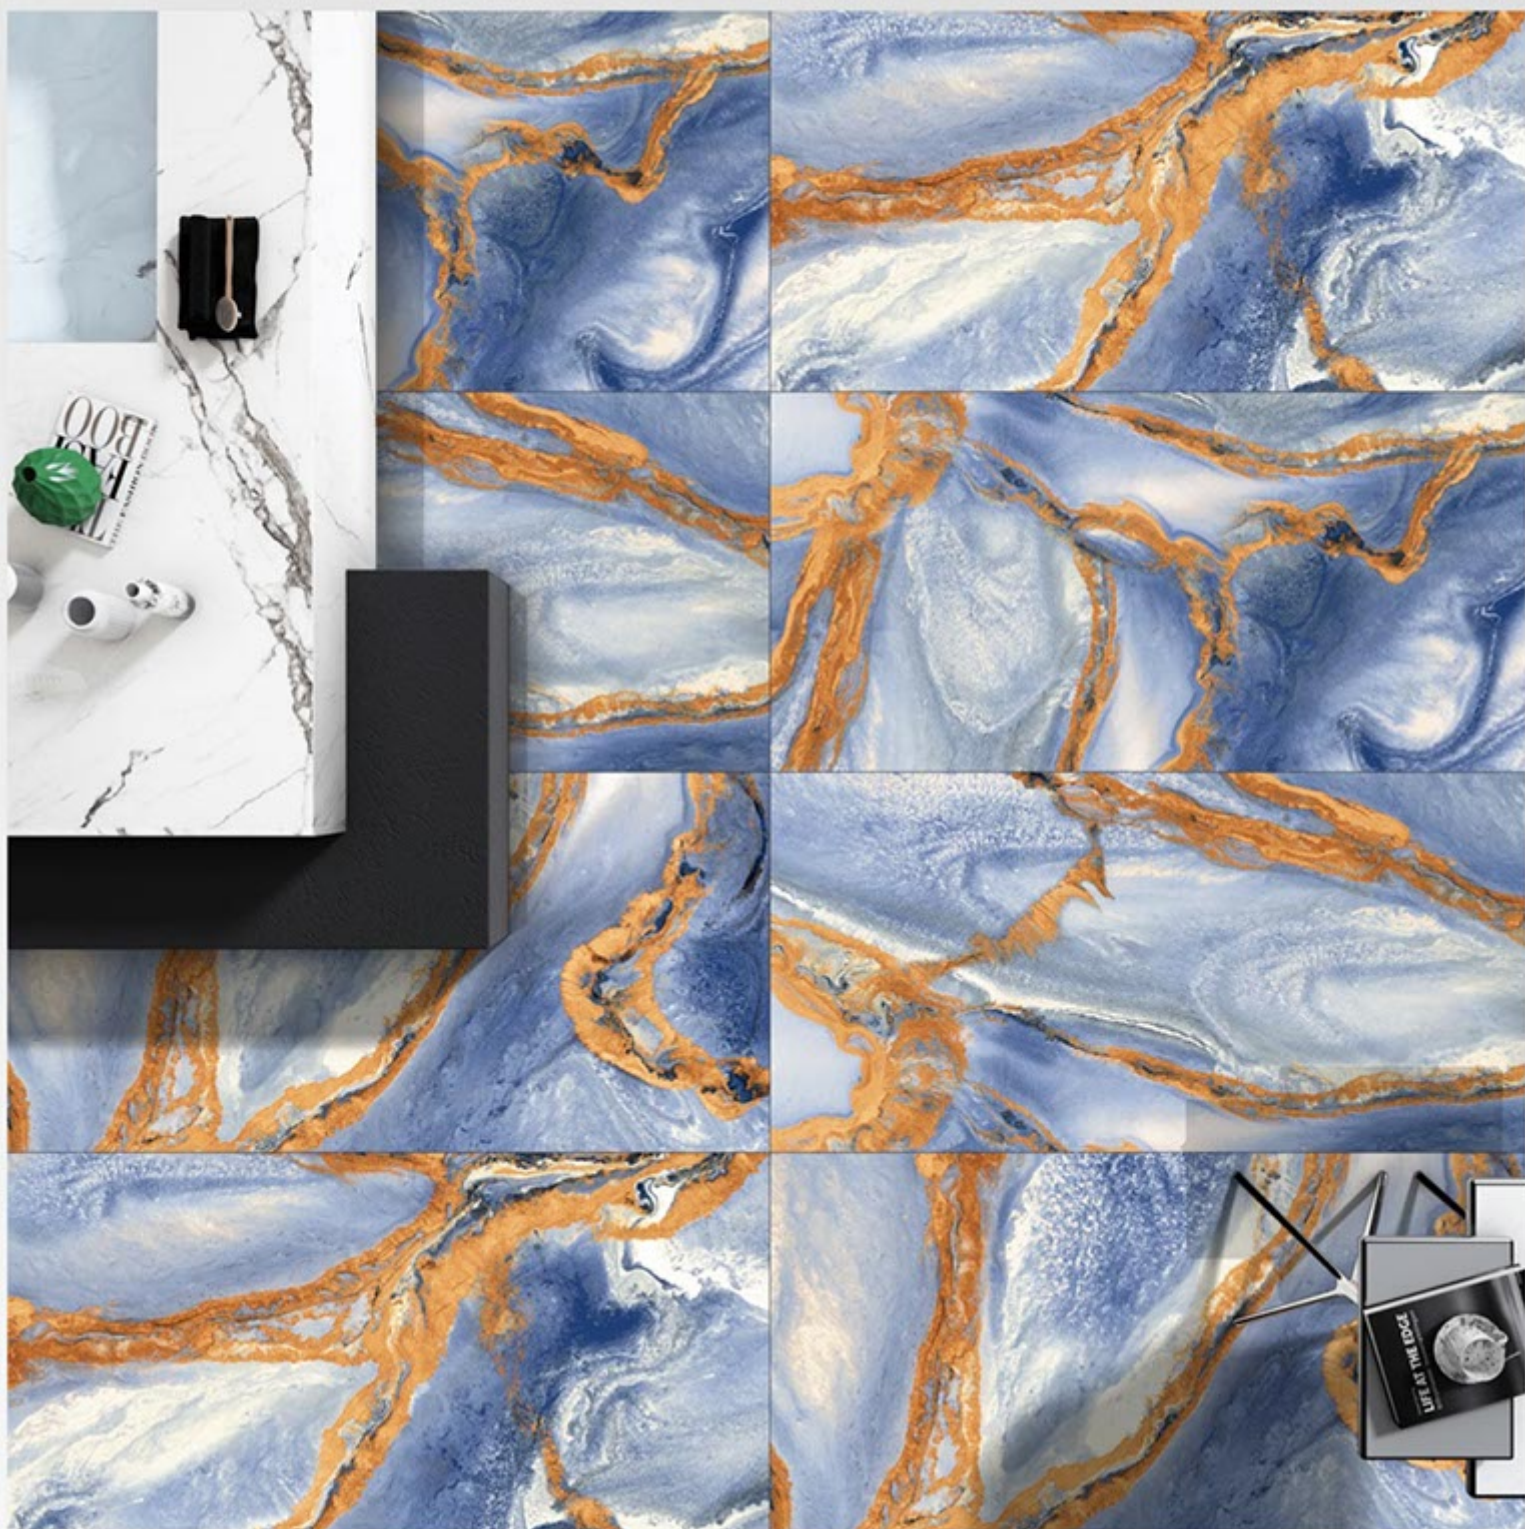

ONYX GRAAVA

Size:
600 X 1200 MM

Finish:
HighGloss

Thickness:
9 MM