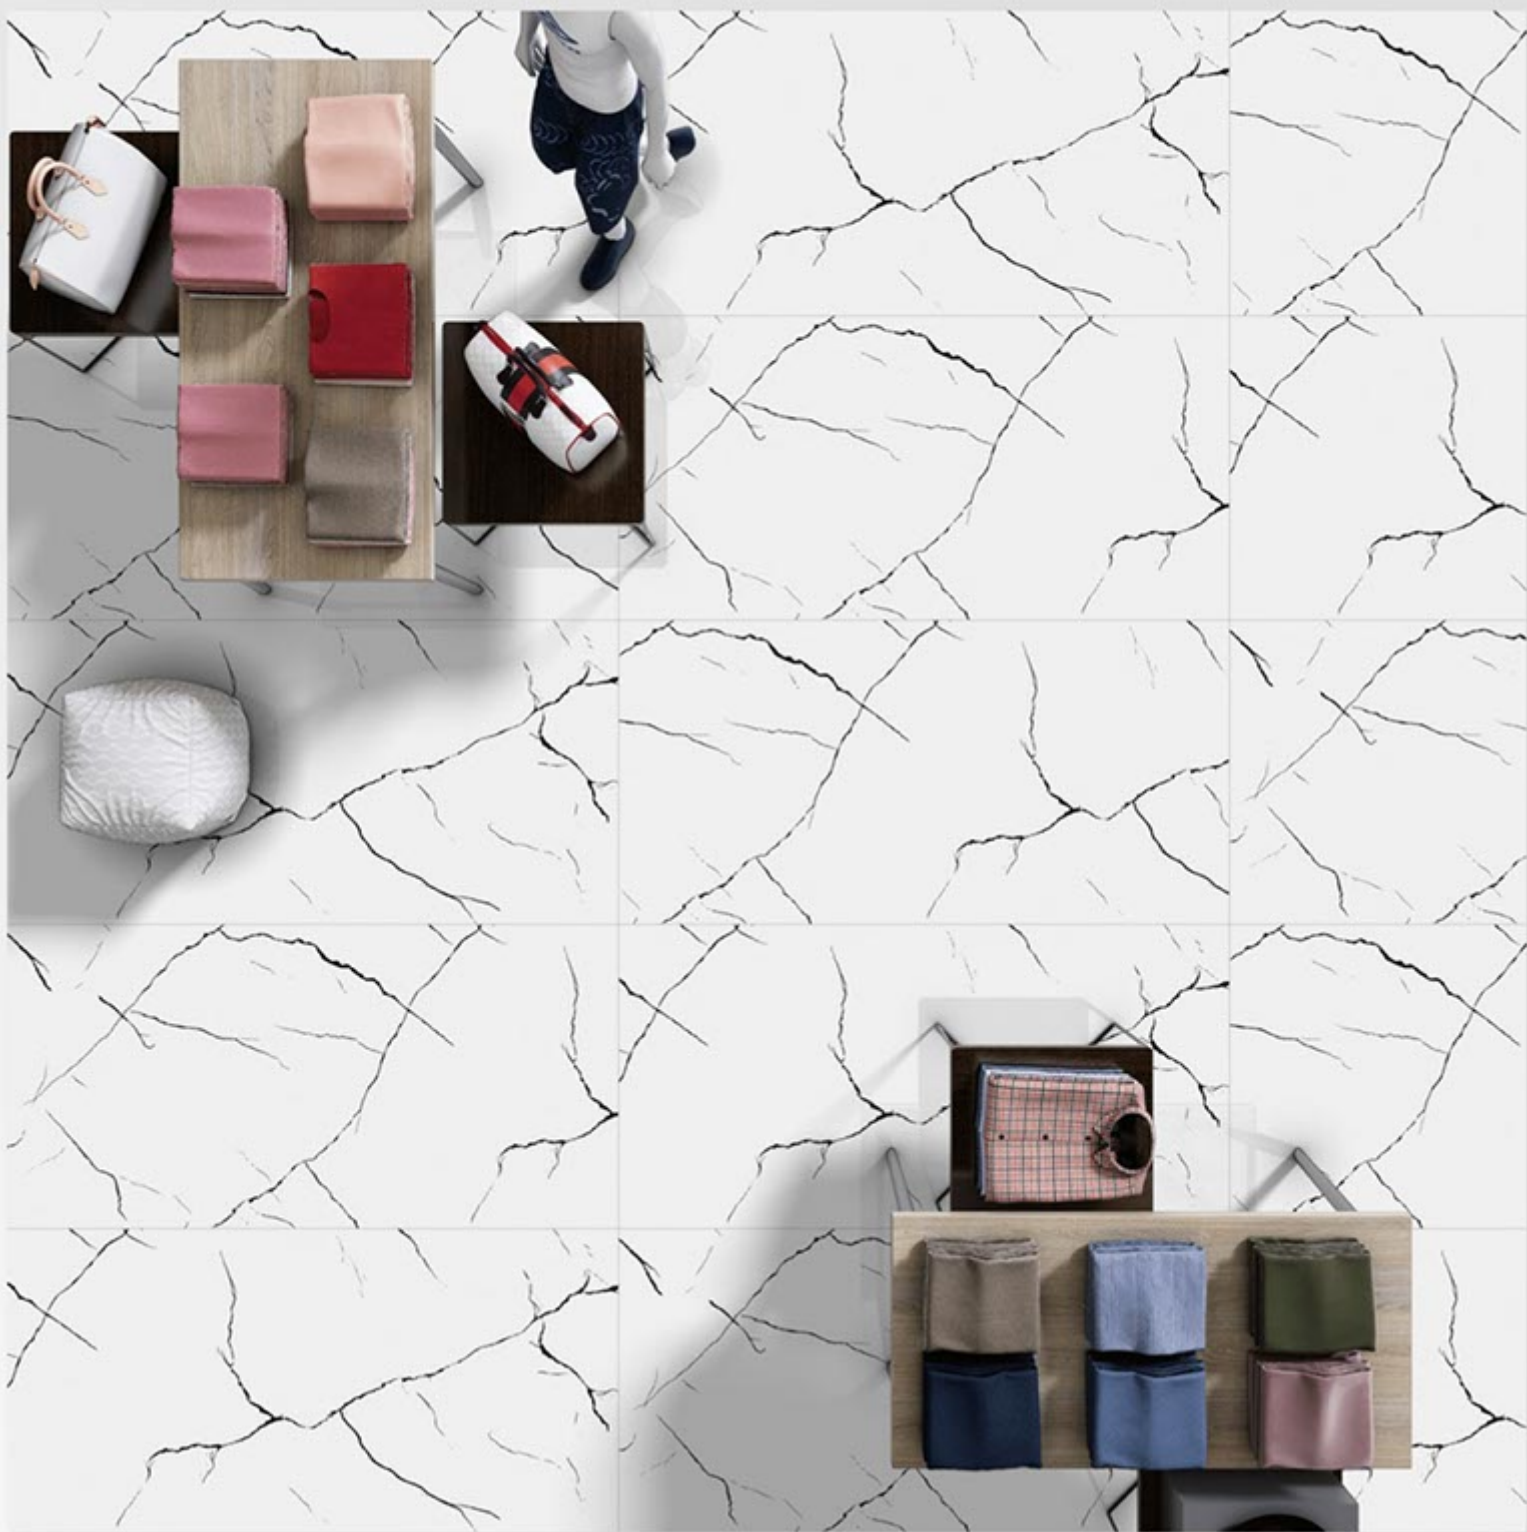

ENIGMA WHITE

Size:
600 X 1200 MM

Finish:
HighGloss

Thickness:
9 MM