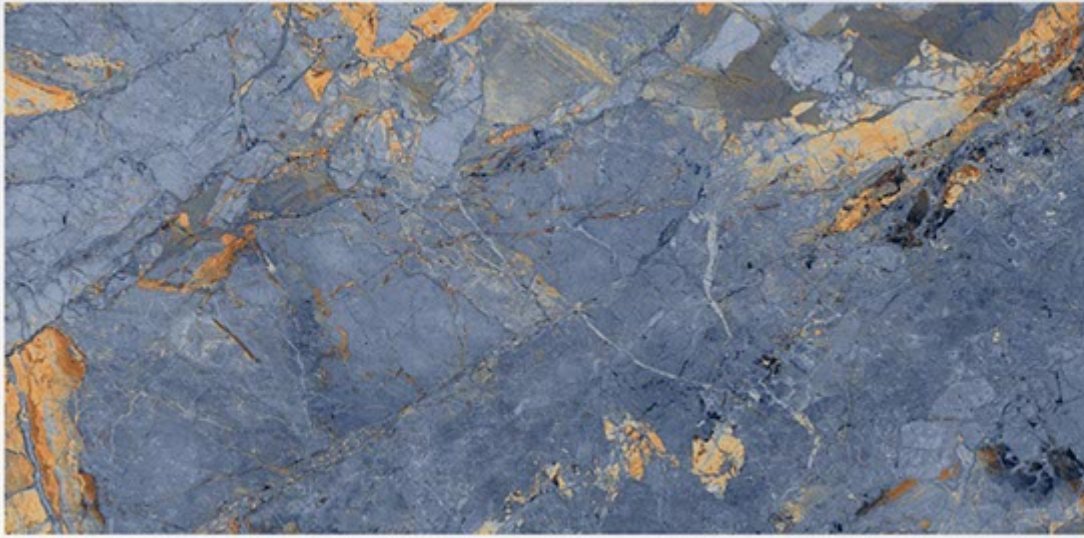

ESSENCE

Size:
600 X 1200 MM

Finish:
HighGloss

Thickness:
9 MM