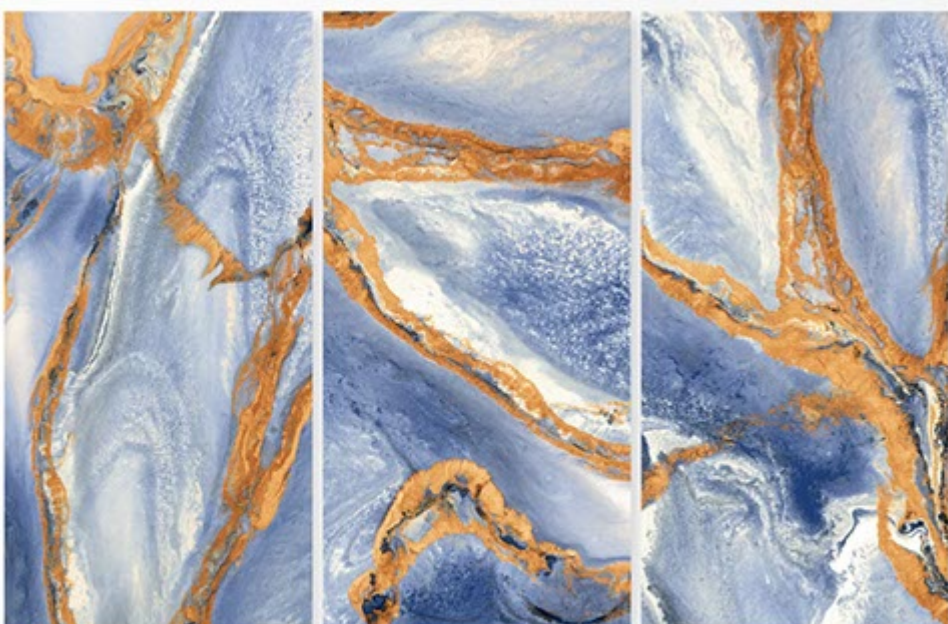

ONYX GRAAVA

Size:
600 X 1200 MM

Finish:
HighGloss

Thickness:
9 MM