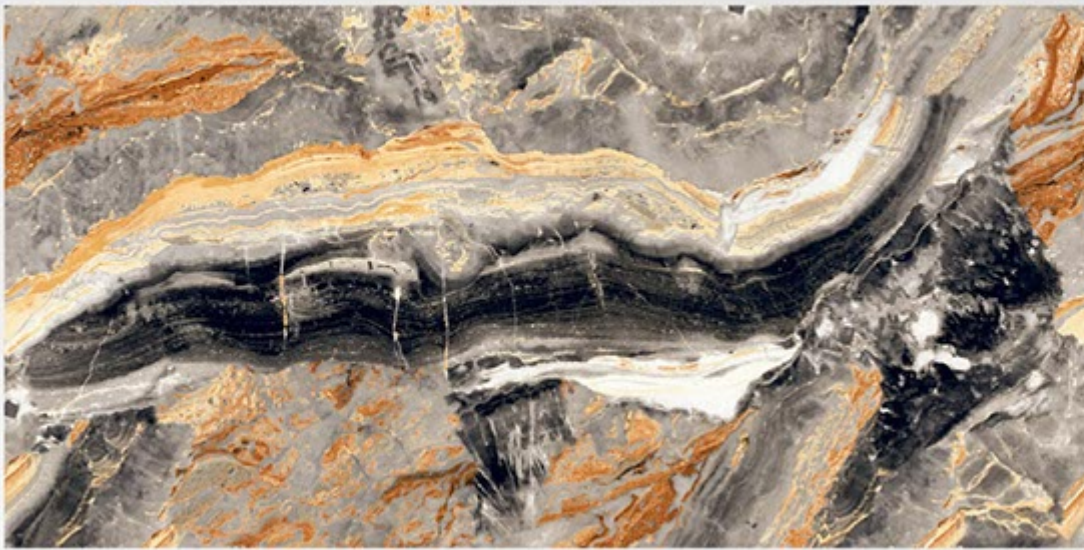

EARTHRO

Size:
600 X 1200 MM

Finish:
HighGloss

Thickness:
9 MM