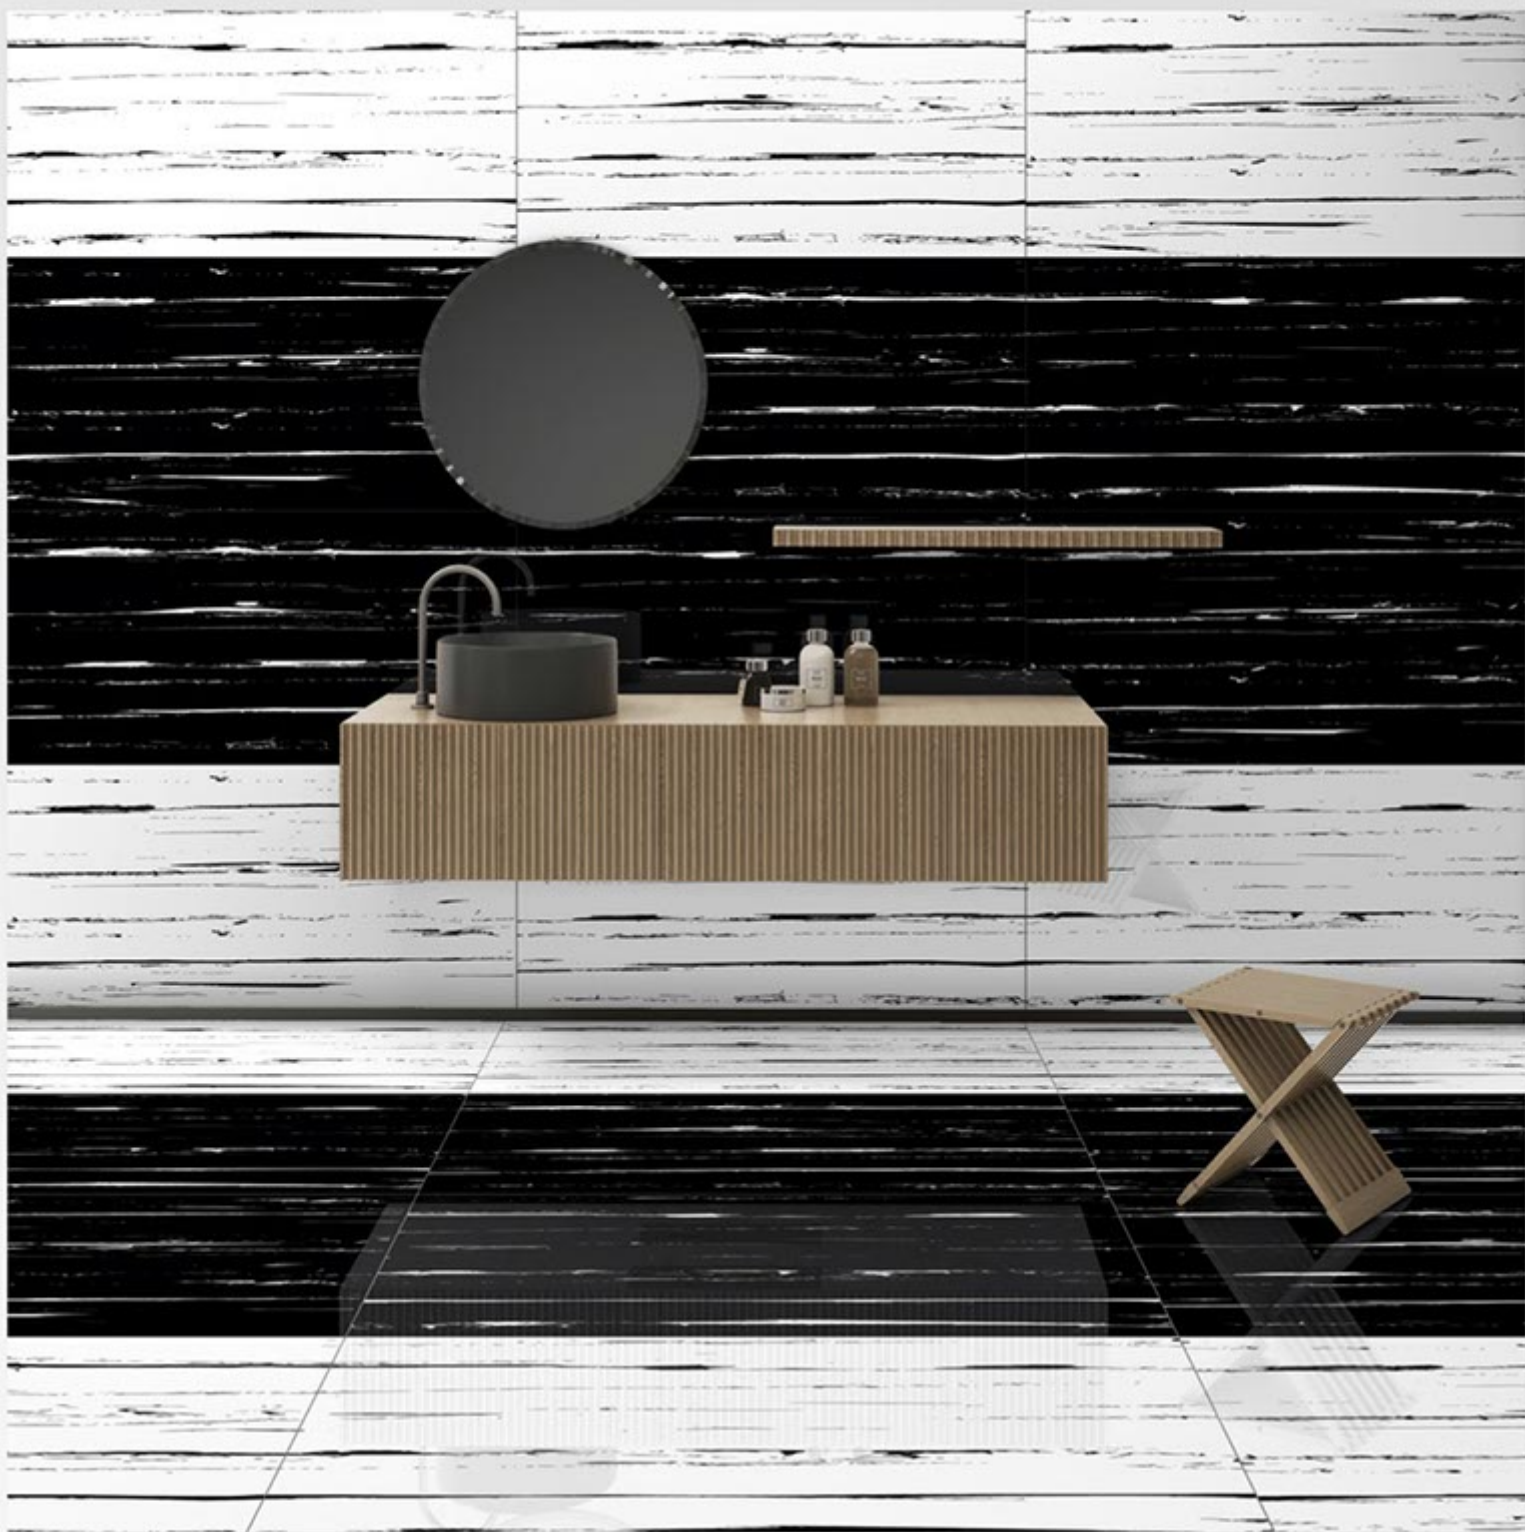

Finish:
HighGloss

Thickness:
9 MM

DOLCE BROWN

Size:
600 X 1200 MM

Finish:
HighGloss

Thickness:
9 MM

EARTH WHITE

Size:
600 X 1200 MM