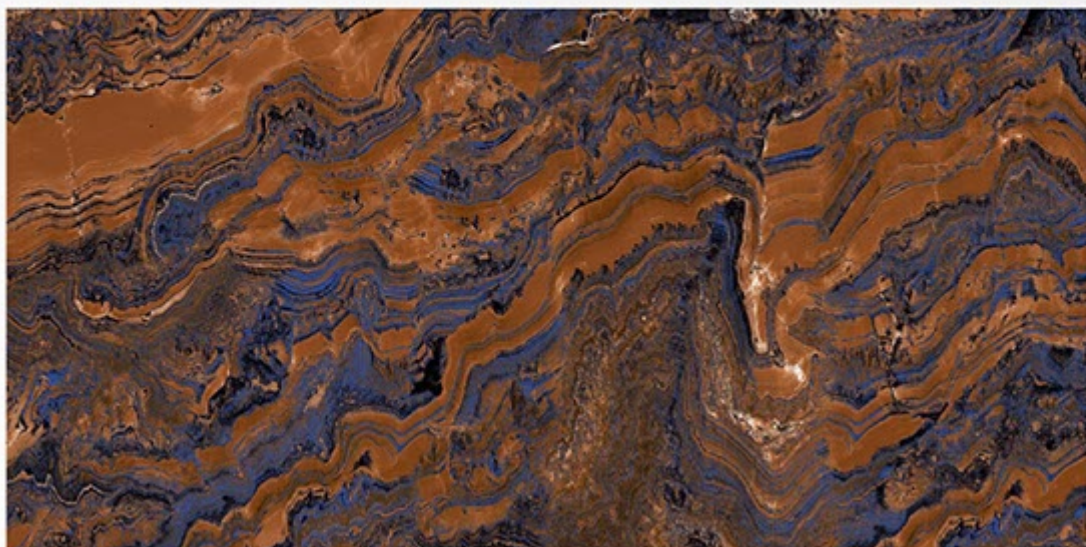

TIGER BROWN

Size:
600 X 1200 MM

Finish:
HighGloss

Thickness:
9 MM