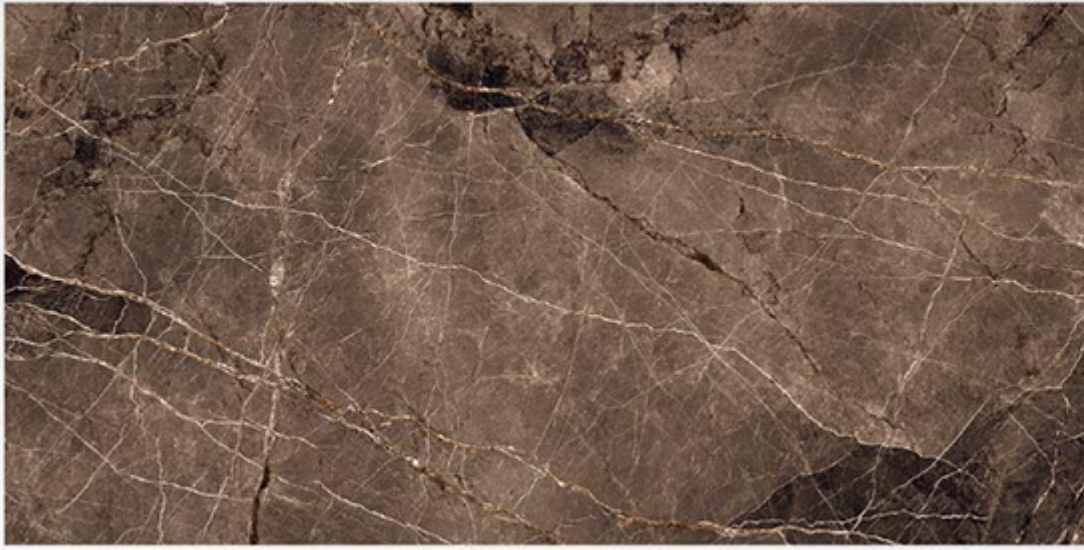

SURPRISE BROWN

Size:
600 X 1200 MM

Finish:
HighGloss

Thickness:
9 MM