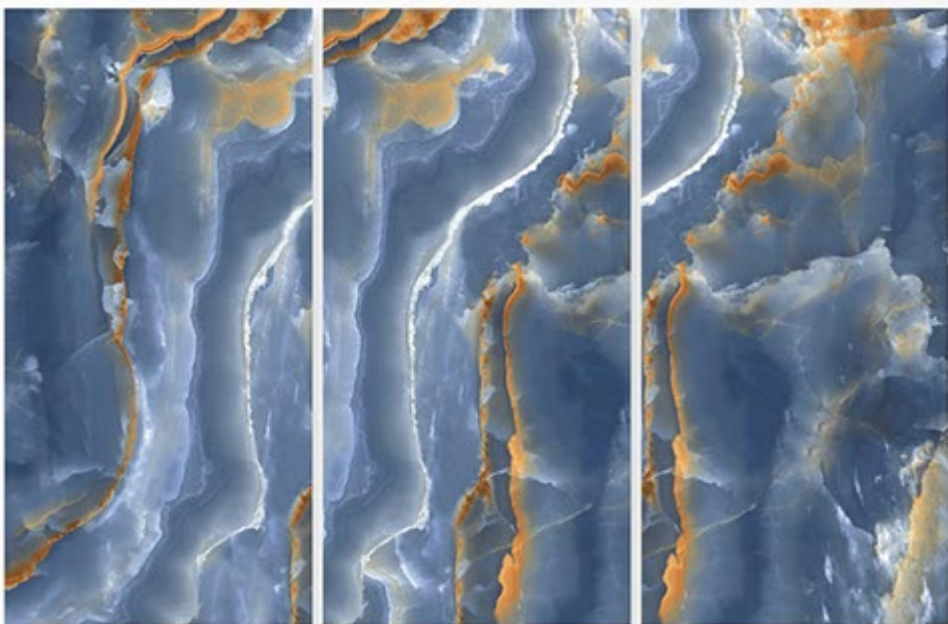

LAPIZ BLUE

Size:
600 X 1200 MM

Finish:
HighGloss

Thickness:
9 MM