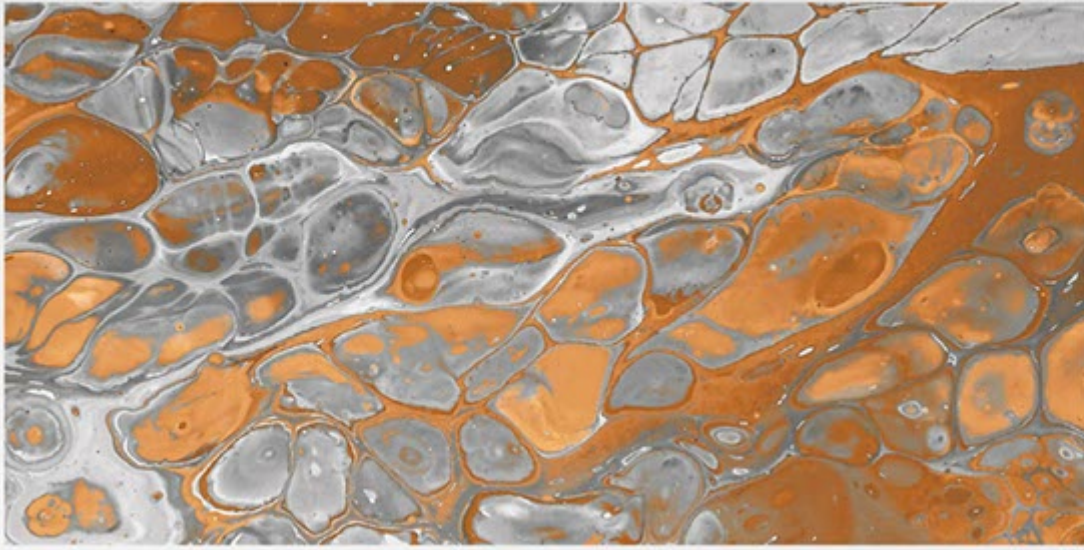

Finish:
HighGloss

Thickness:
9 MM

EXOTIC AZUL

Size:
600 X 1200 MM

Finish:
HighGloss

Thickness:
9 MM

FIRE LAVA

Size:
600 X 1200 MM