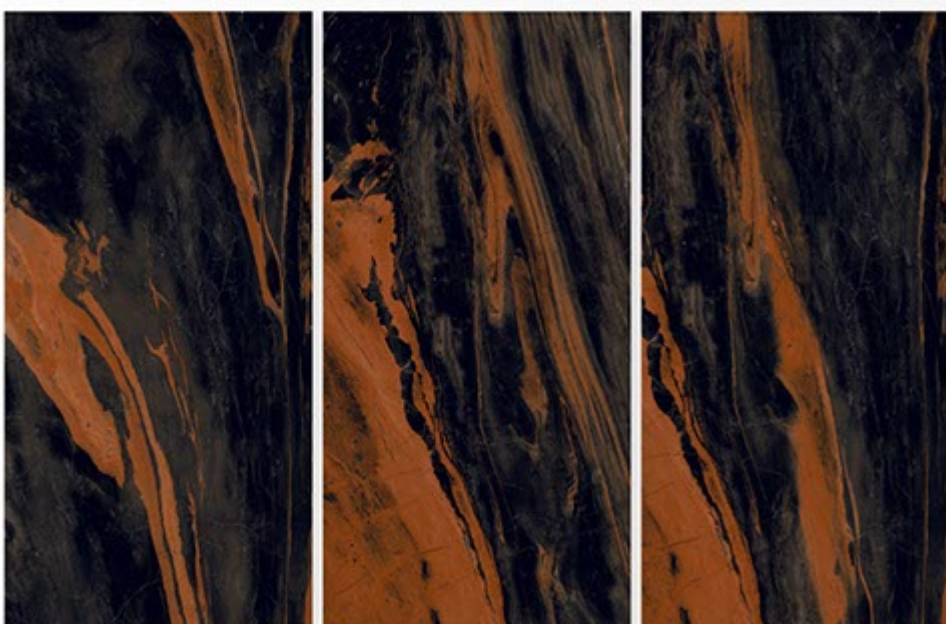

Finish:
HighGloss

Thickness:
9 MM

LUPIN WHITE

Size:
600 X 1200 MM

Finish:
HighGloss

Thickness:
9 MM

MACAEL BLACK

Size:
600 X 1200 MM