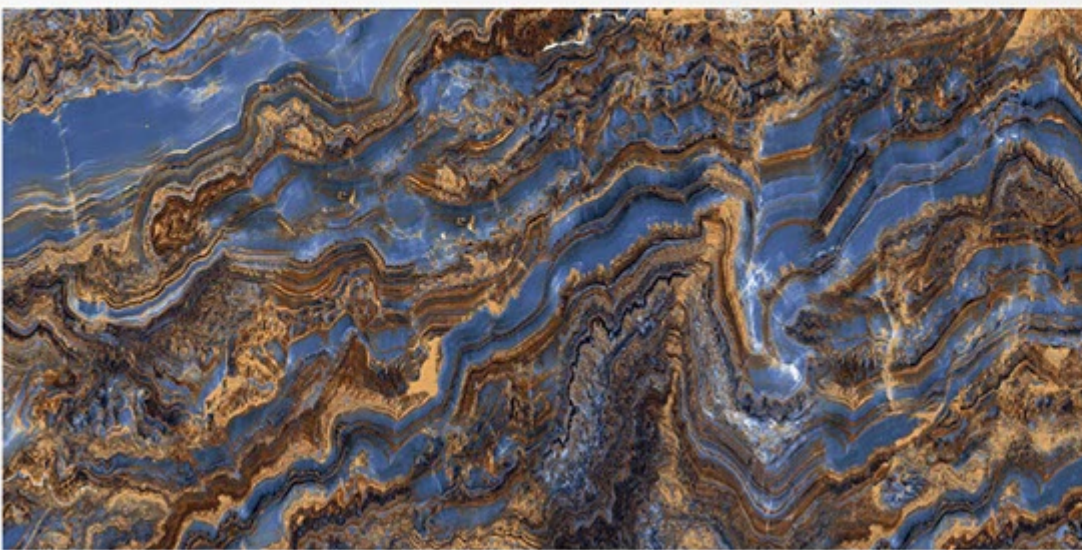

Finish:
HighGloss

Thickness:
9 MM

SURPRISE PURPLE

Size:
600 X 1200 MM

Finish:
HighGloss

Thickness:
9 MM

TIGER AZUL

Size:
600 X 1200 MM