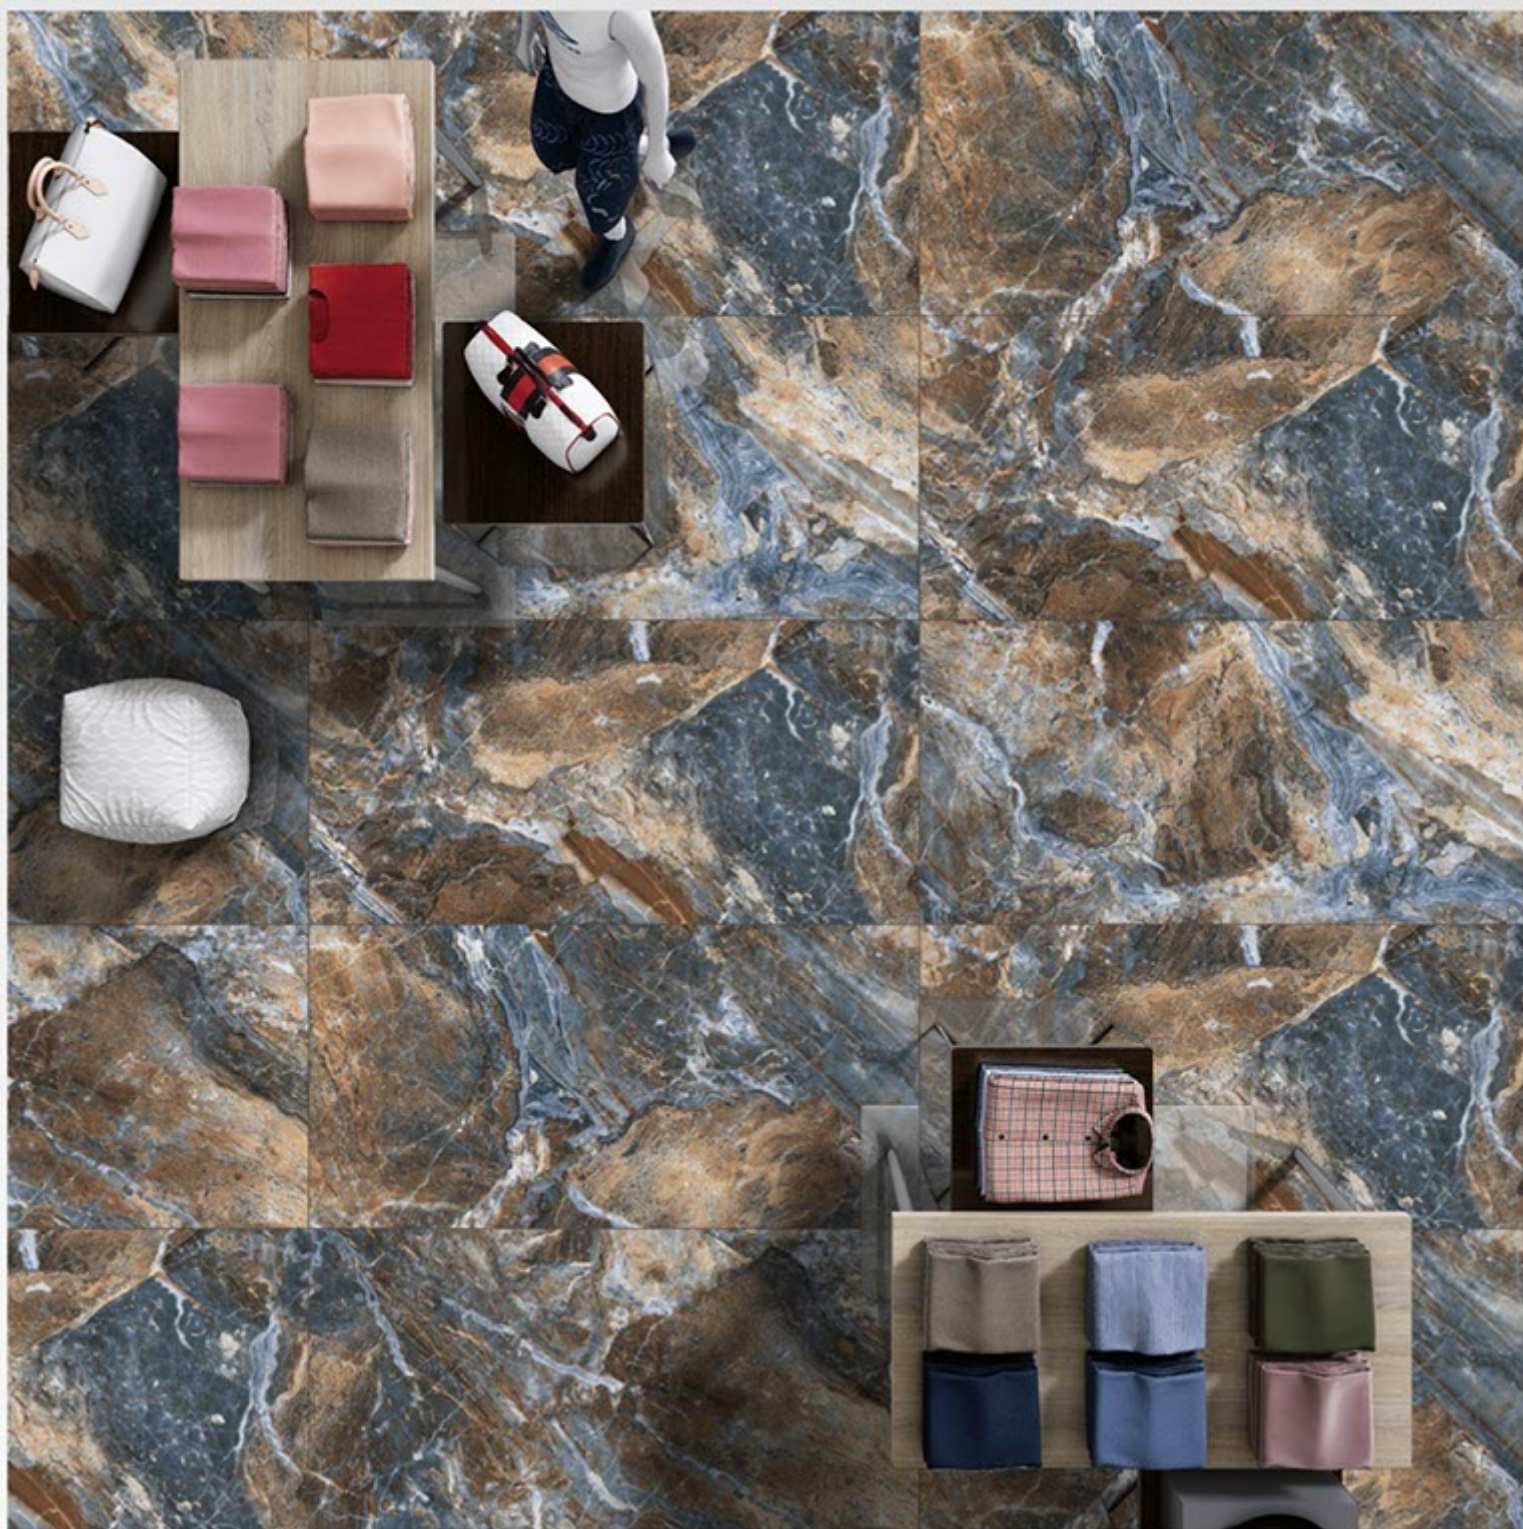

SLATE

Size:
600 X 1200 MM

Finish:
HighGloss

Thickness:
9 MM