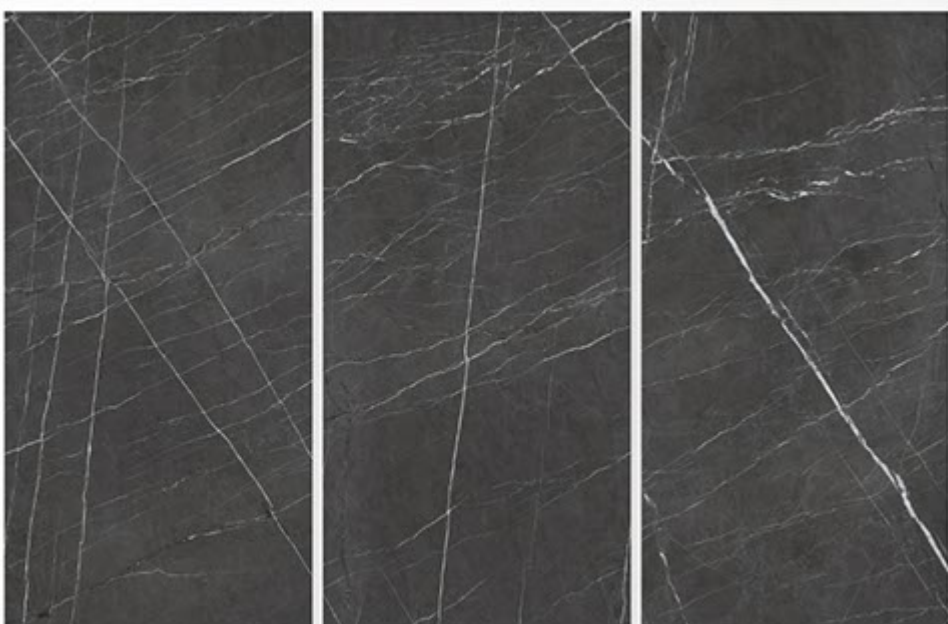

Finish:
HighGloss

Thickness:
9 MM

EARTHRO

Size:
600 X 1200 MM

Finish:
HighGloss

Thickness:
9 MM

ELENZA BLACK

Size:
600 X 1200 MM