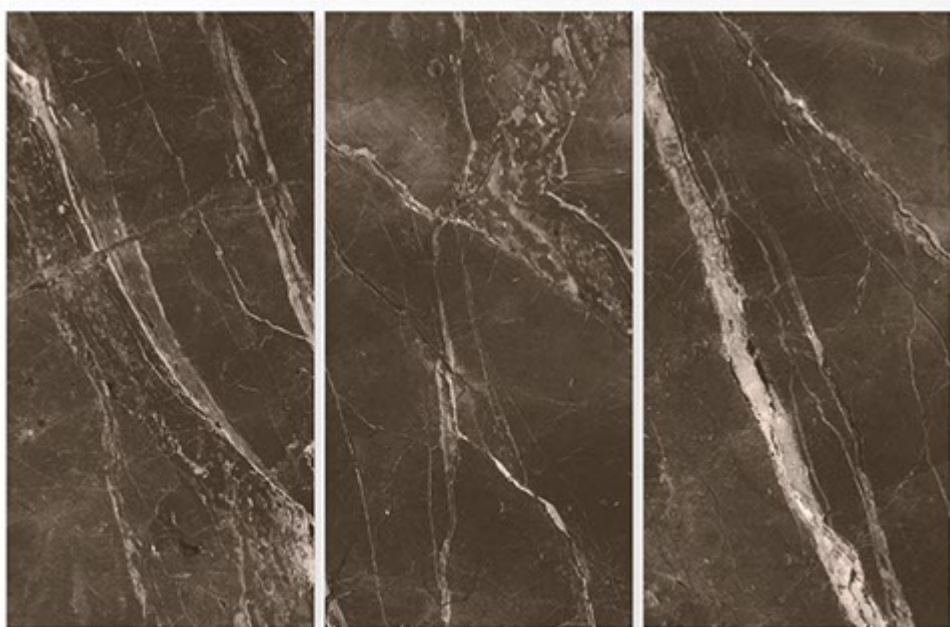

Finish:
HighGloss

Thickness:
9 MM

SELINA BIEGE

Size:
600 X 1200 MM

Finish:
HighGloss

Thickness:
9 MM

SELINA BRONZ

Size:
600 X 1200 MM