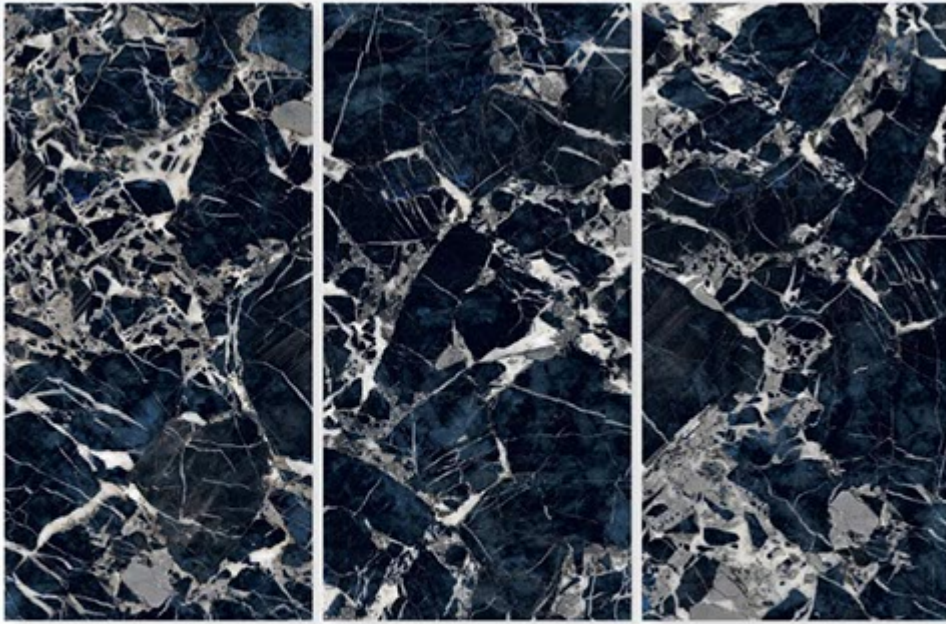

Finish:
HighGloss

Thickness:
9 MM

EXOTIC AZUL

Size:
600 X 1200 MM

Finish:
HighGloss

Thickness:
9 MM

FIRE LAVA

Size:
600 X 1200 MM