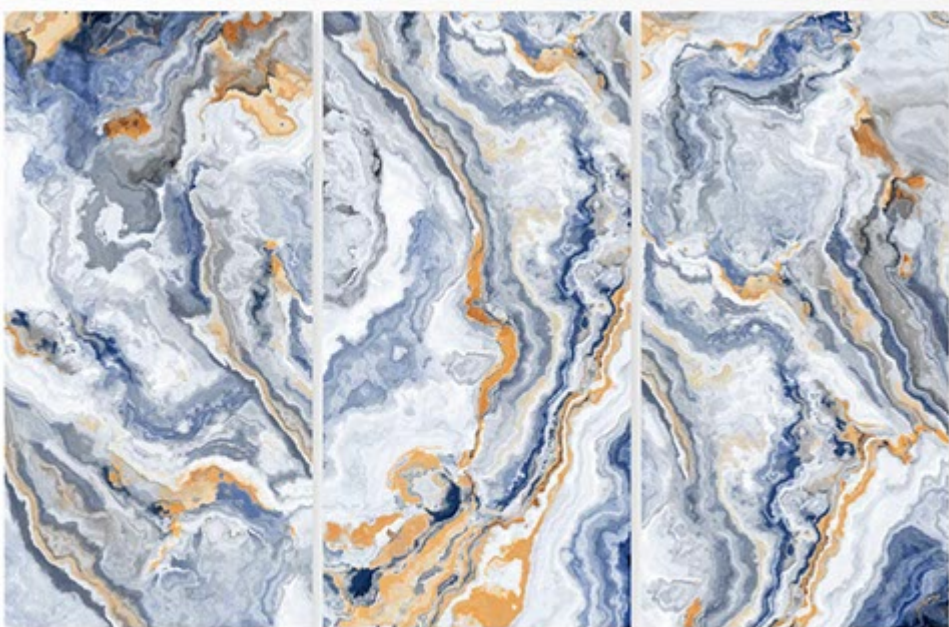

Finish:
HighGloss

Thickness:
9 MM

INDUS BULE

Size:
600 X 1200 MM

Finish:
HighGloss

Thickness:
9 MM

KASHMIR BLUE

Size:
600 X 1200 MM