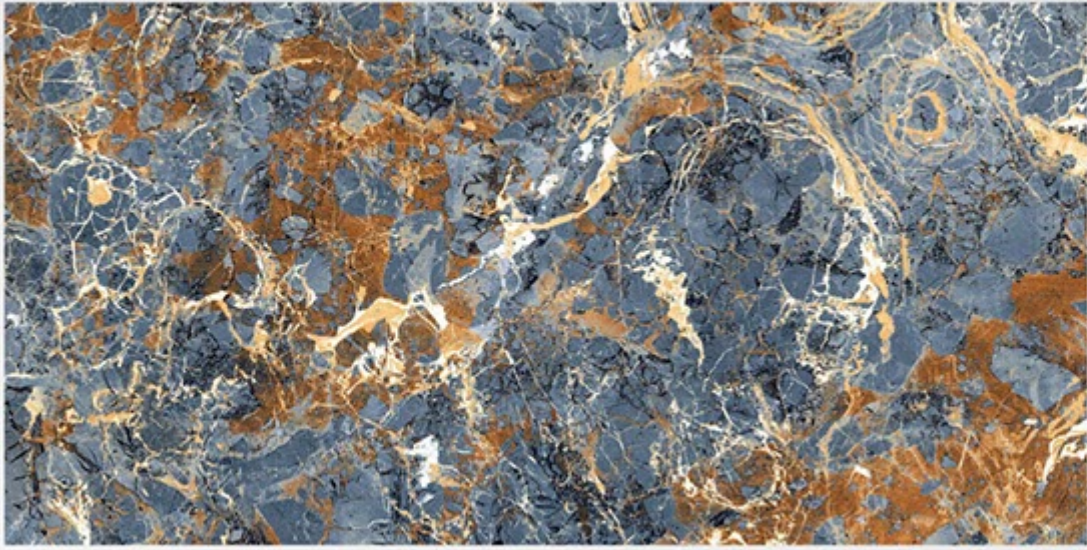

INDUS BULE

Size:
600 X 1200 MM

Finish:
HighGloss

Thickness:
9 MM