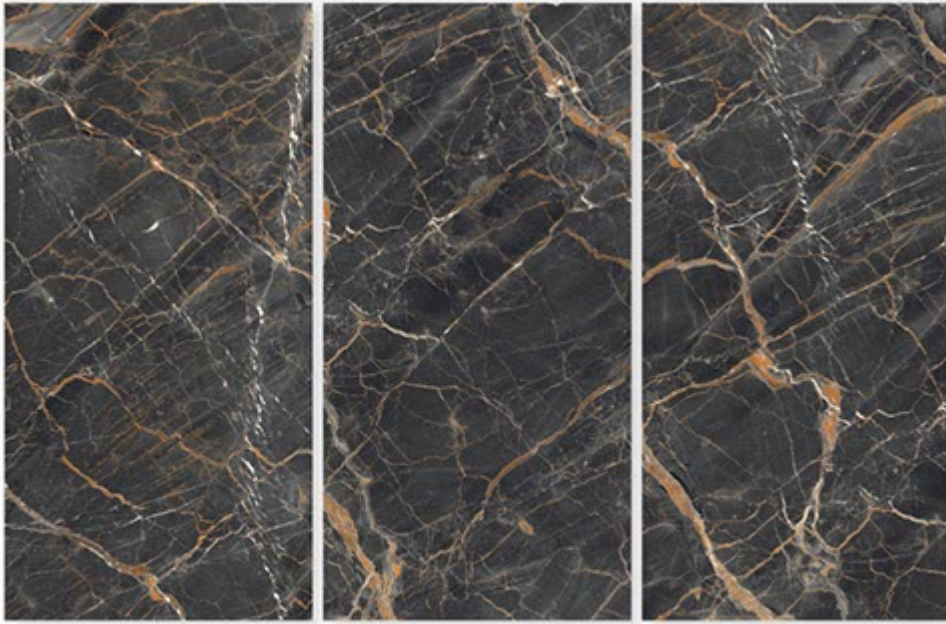

RUMBLE CHARCOL

Size:
600 X 1200 MM

Finish:
HighGloss

Thickness:
9 MM