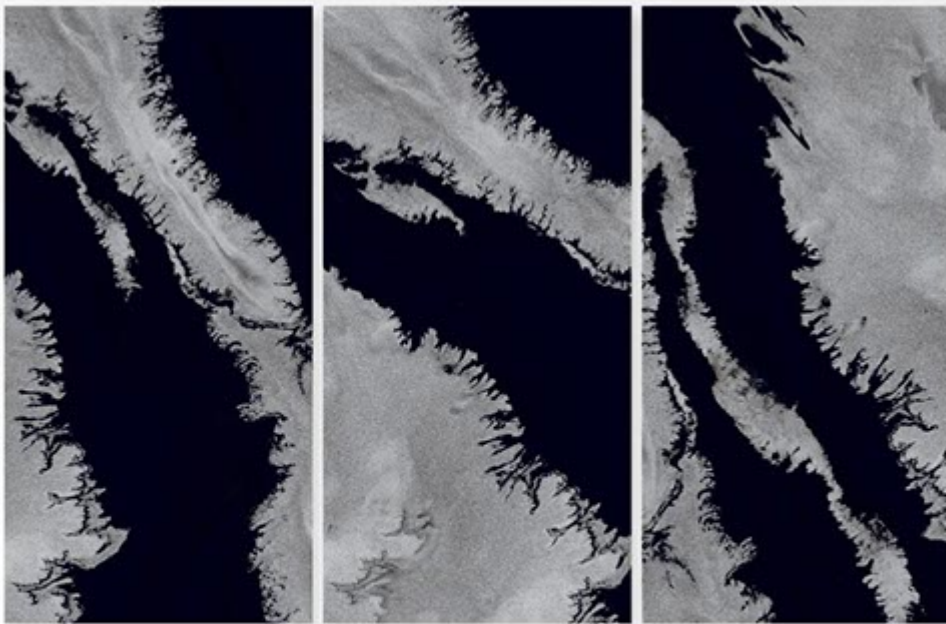

SHAWL BLACK

Size:
600 X 1200 MM

Finish:
HighGloss

Thickness:
9 MM