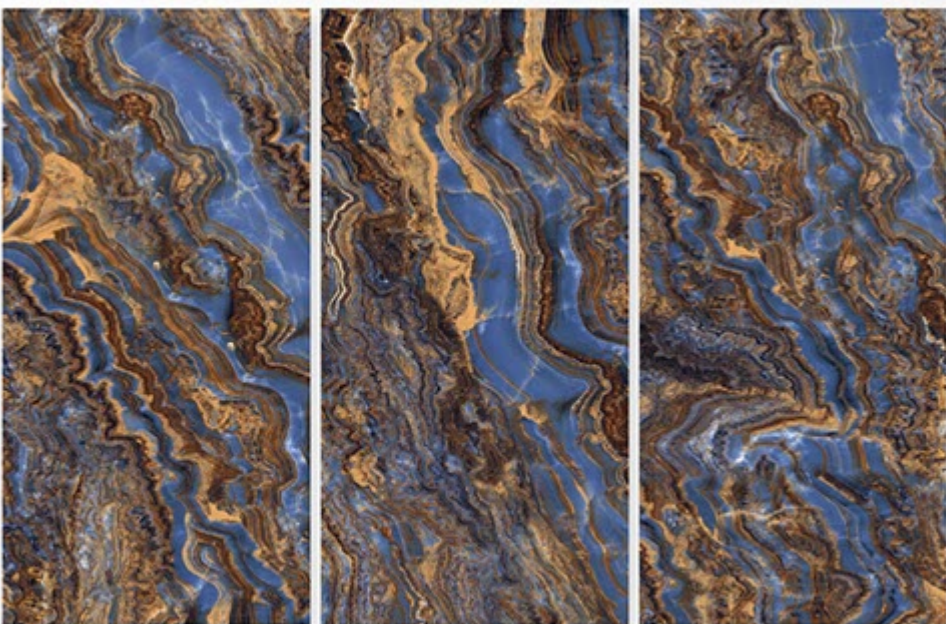

Finish:
HighGloss

Thickness:
9 MM

SURPRISE PURPLE

Size:
600 X 1200 MM

Finish:
HighGloss

Thickness:
9 MM

TIGER AZUL

Size:
600 X 1200 MM