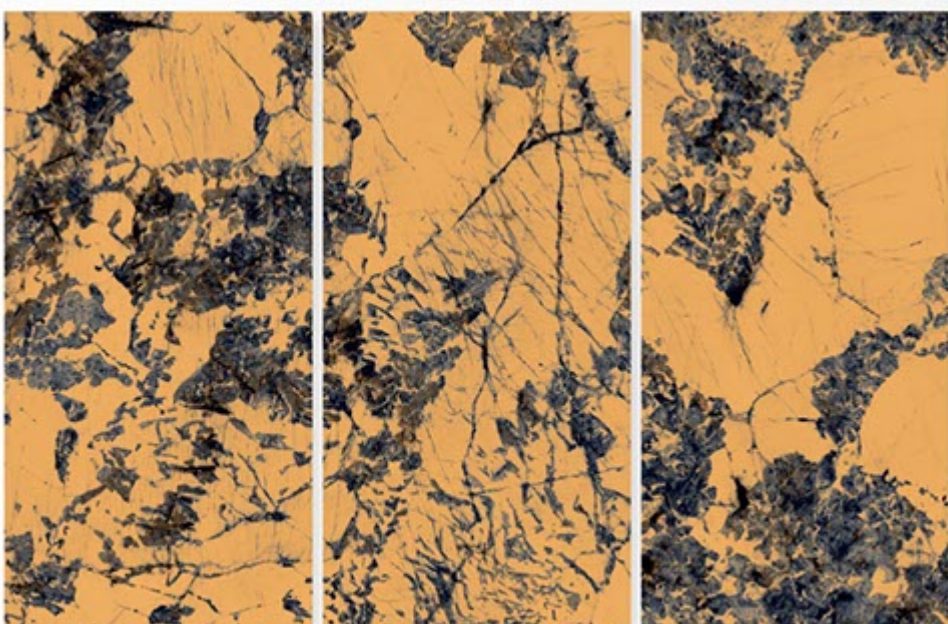

NEXA GOLD

Size:
600 X 1200 MM

Finish:
HighGloss

Thickness:
9 MM