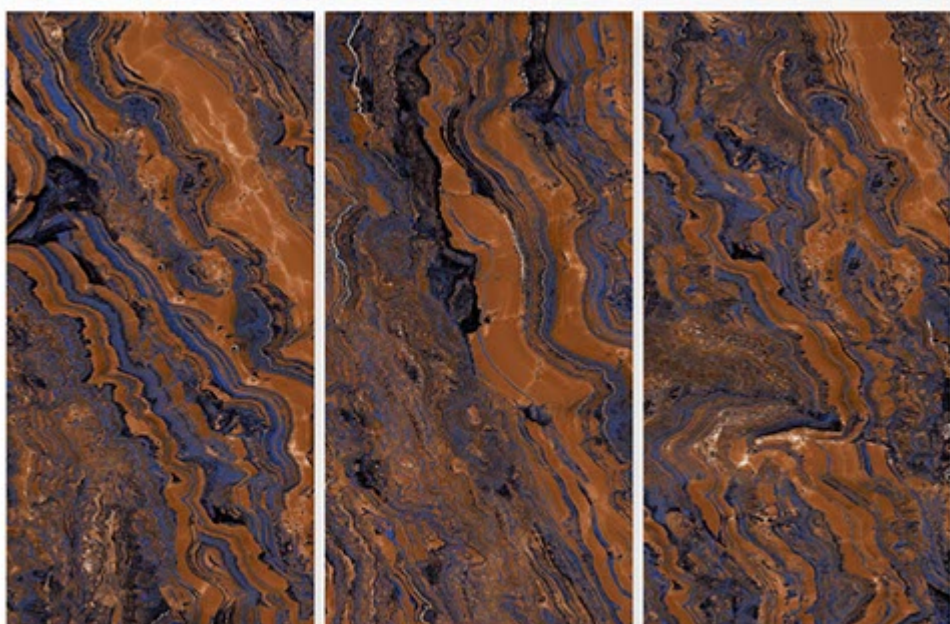

TIGER BROWN

Size:
600 X 1200 MM

Finish:
HighGloss

Thickness:
9 MM