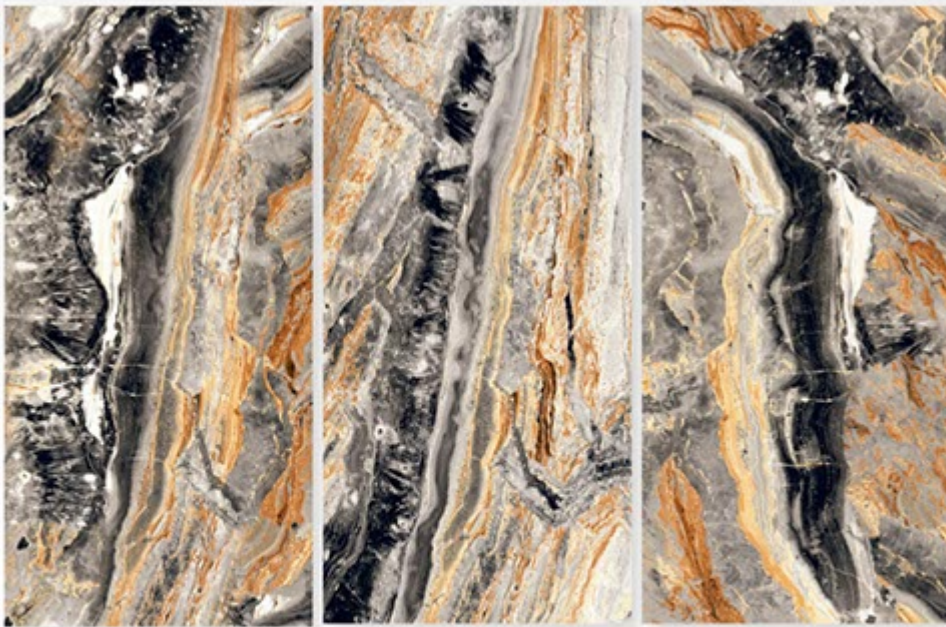

EARTHRO

Size:
600 X 1200 MM

Finish:
HighGloss

Thickness:
9 MM