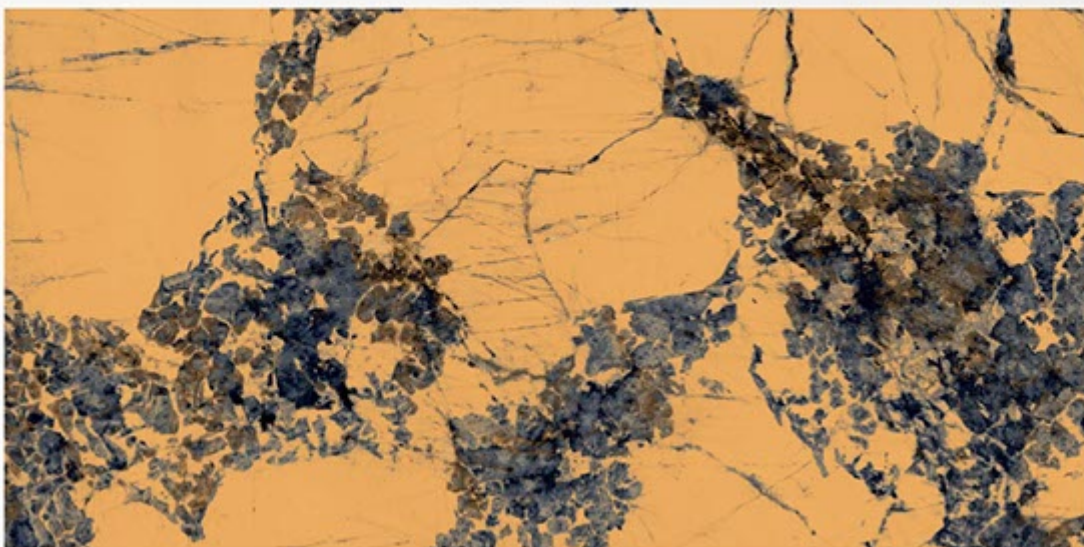

NEXA GOLD

Size:
600 X 1200 MM

Finish:
HighGloss

Thickness:
9 MM