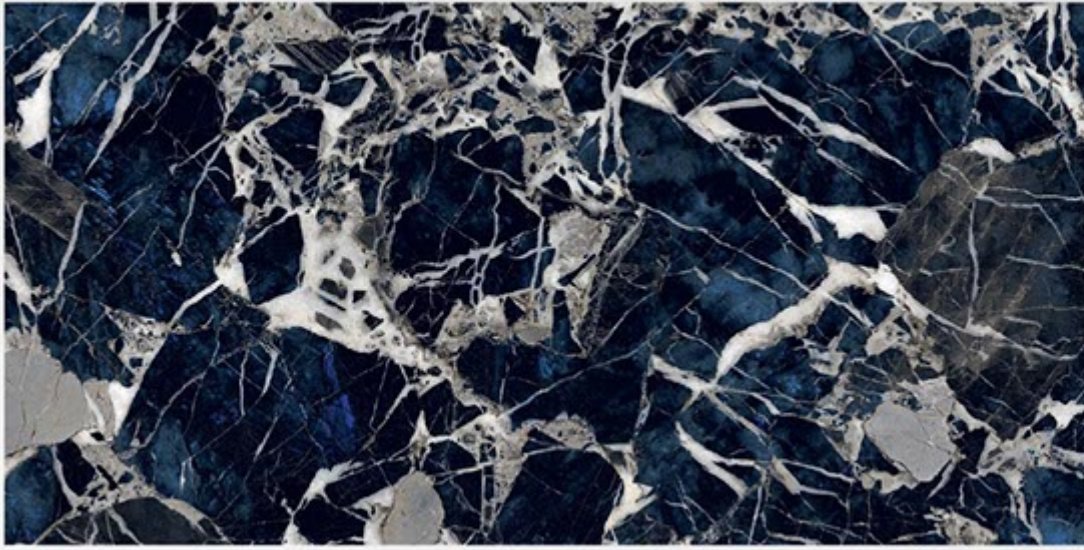

Finish:
HighGloss

Thickness:
9 MM

EXOTIC AZUL

Size:
600 X 1200 MM

Finish:
HighGloss

Thickness:
9 MM

FIRE LAVA

Size:
600 X 1200 MM