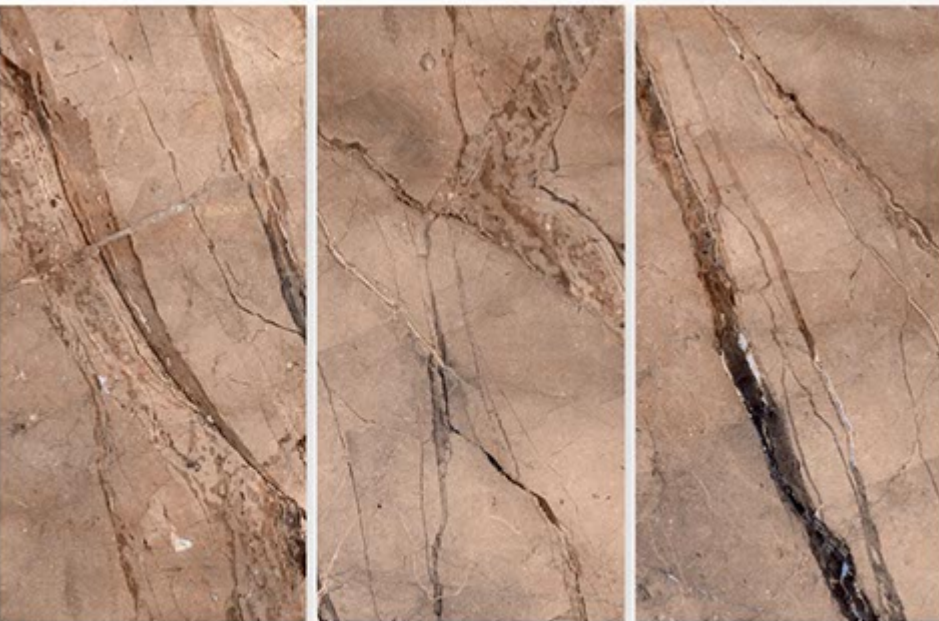

SELINA BROWN

Size:
600 X 1200 MM

Finish:
HighGloss

Thickness:
9 MM