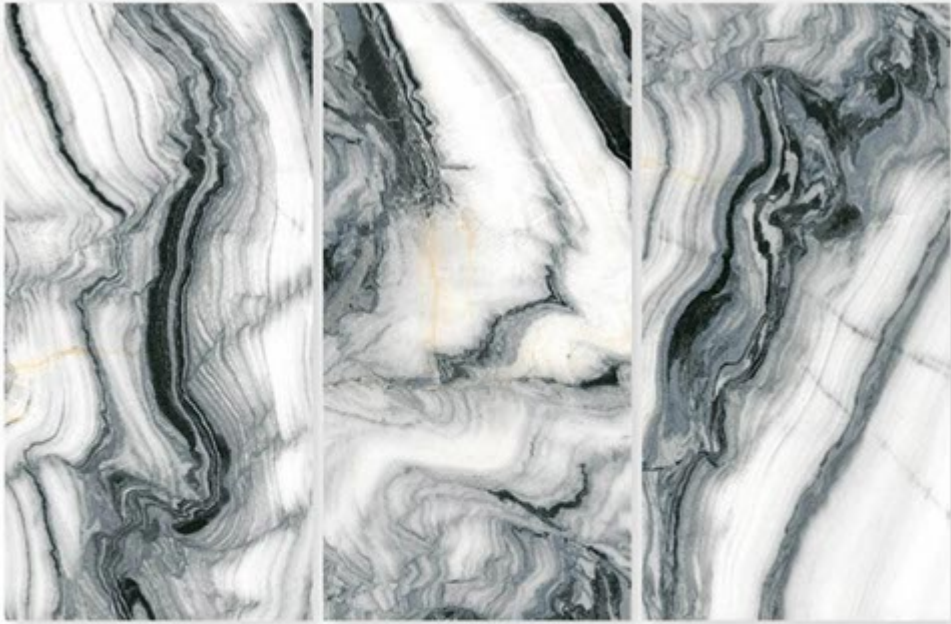

GARNET

Size:
600 X 1200 MM

Finish:
HighGloss

Thickness:
9 MM