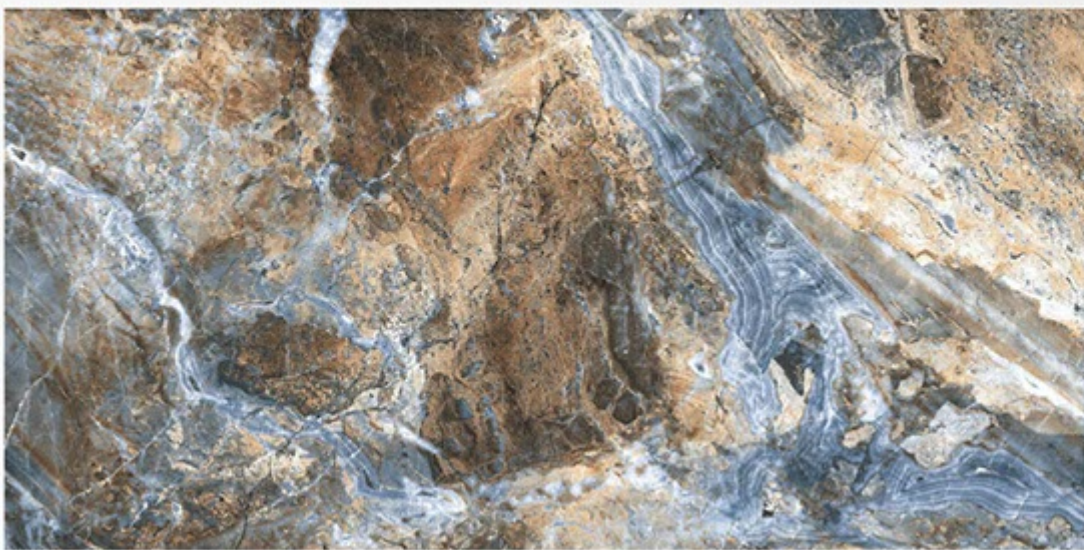

SLATE

Size:
600 X 1200 MM

Finish:
HighGloss

Thickness:
9 MM