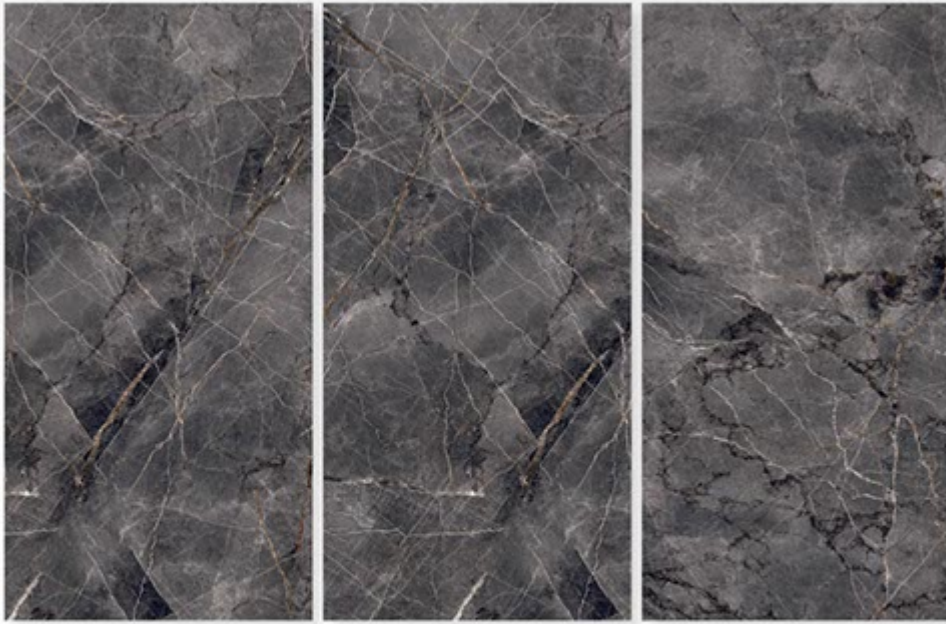

SURPRISE PURPLE

Size:
600 X 1200 MM

Finish:
HighGloss

Thickness:
9 MM