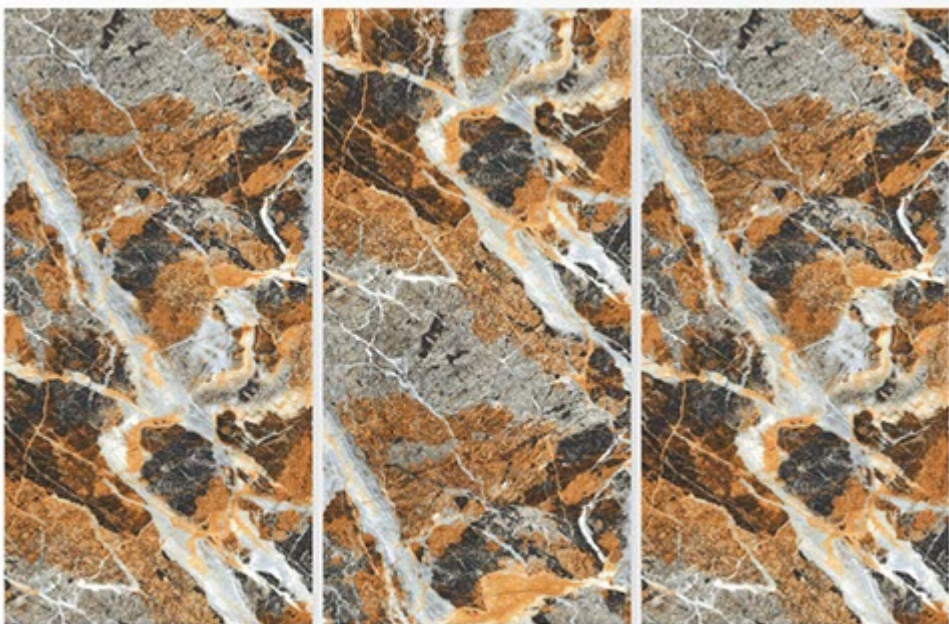

BRESTIGE BROWN

Size:
600 X 1200 MM

Finish:
HighGloss

Thickness:
9 MM