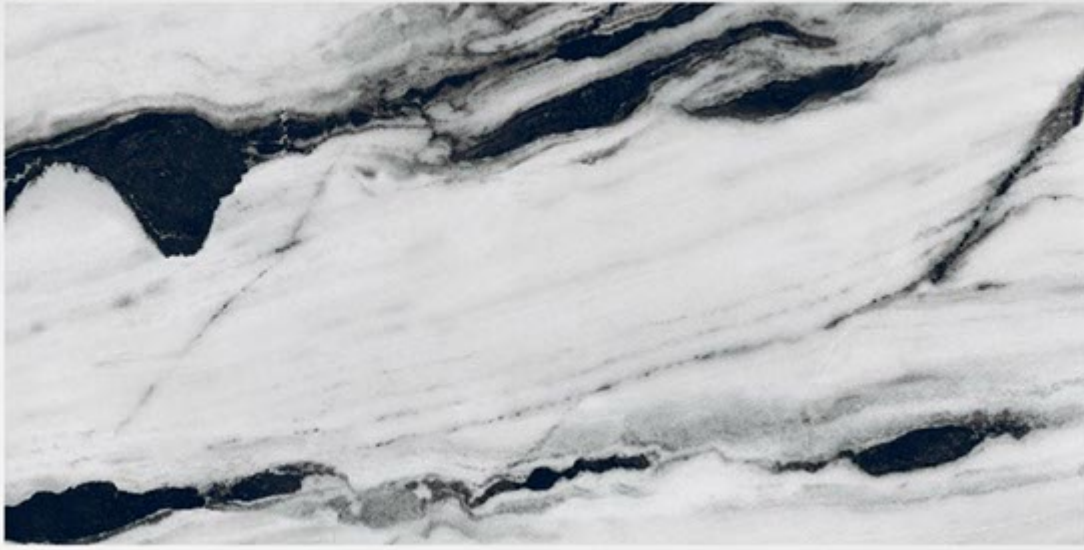

Finish:
HighGloss

Thickness:
9 MM

ONYX GRAAVA

Size:
600 X 1200 MM

Finish:
HighGloss

Thickness:
9 MM

PANDA

Size:
600 X 1200 MM