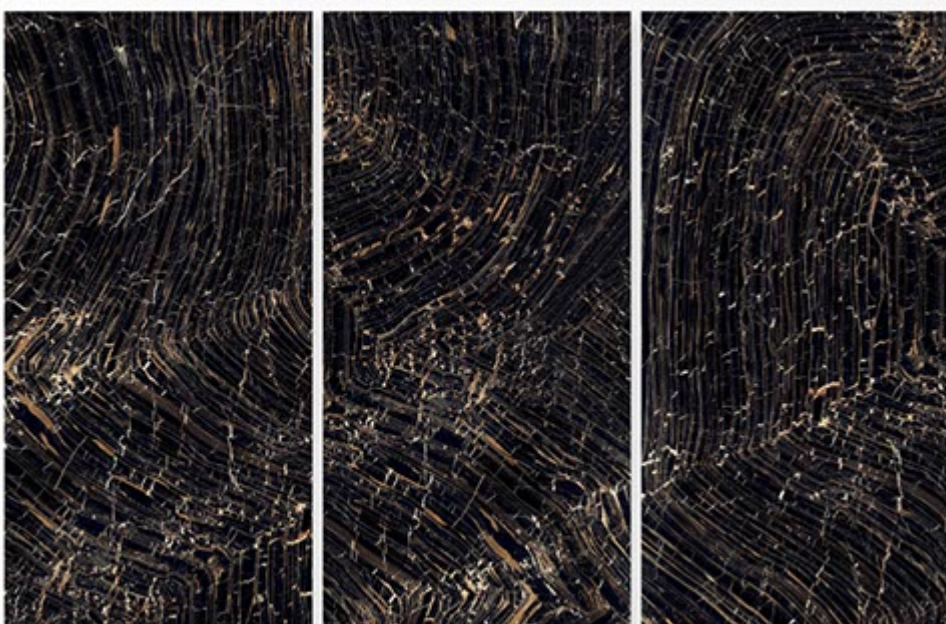

PARLINA GOLD

Size:
600 X 1200 MM

Finish:
Super black High gloss

Thickness:
9 MM