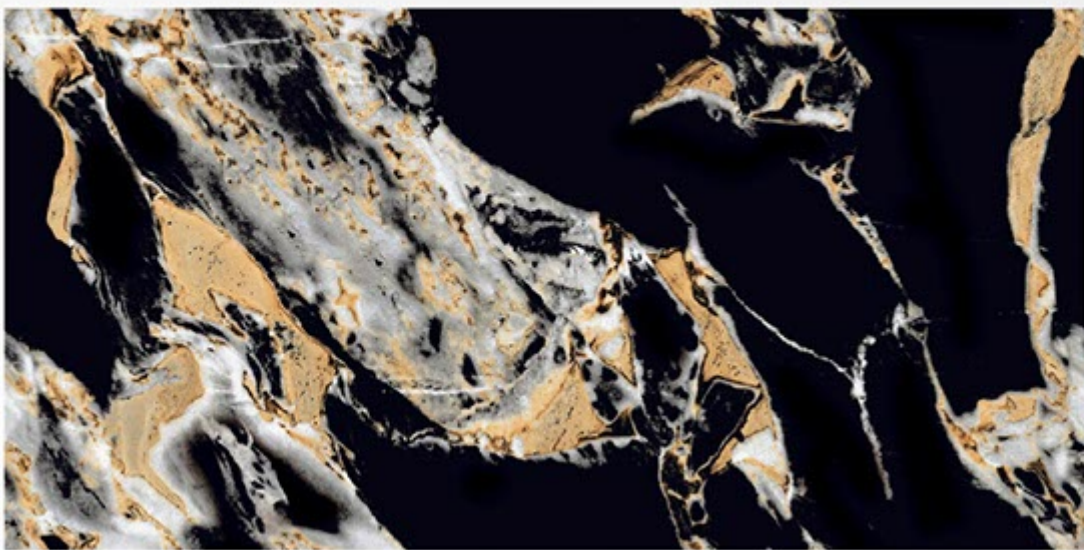

I-SOFITA GOLD

Size:
600 X 1200 MM

Finish:
Super black High gloss

Thickness:
9 MM