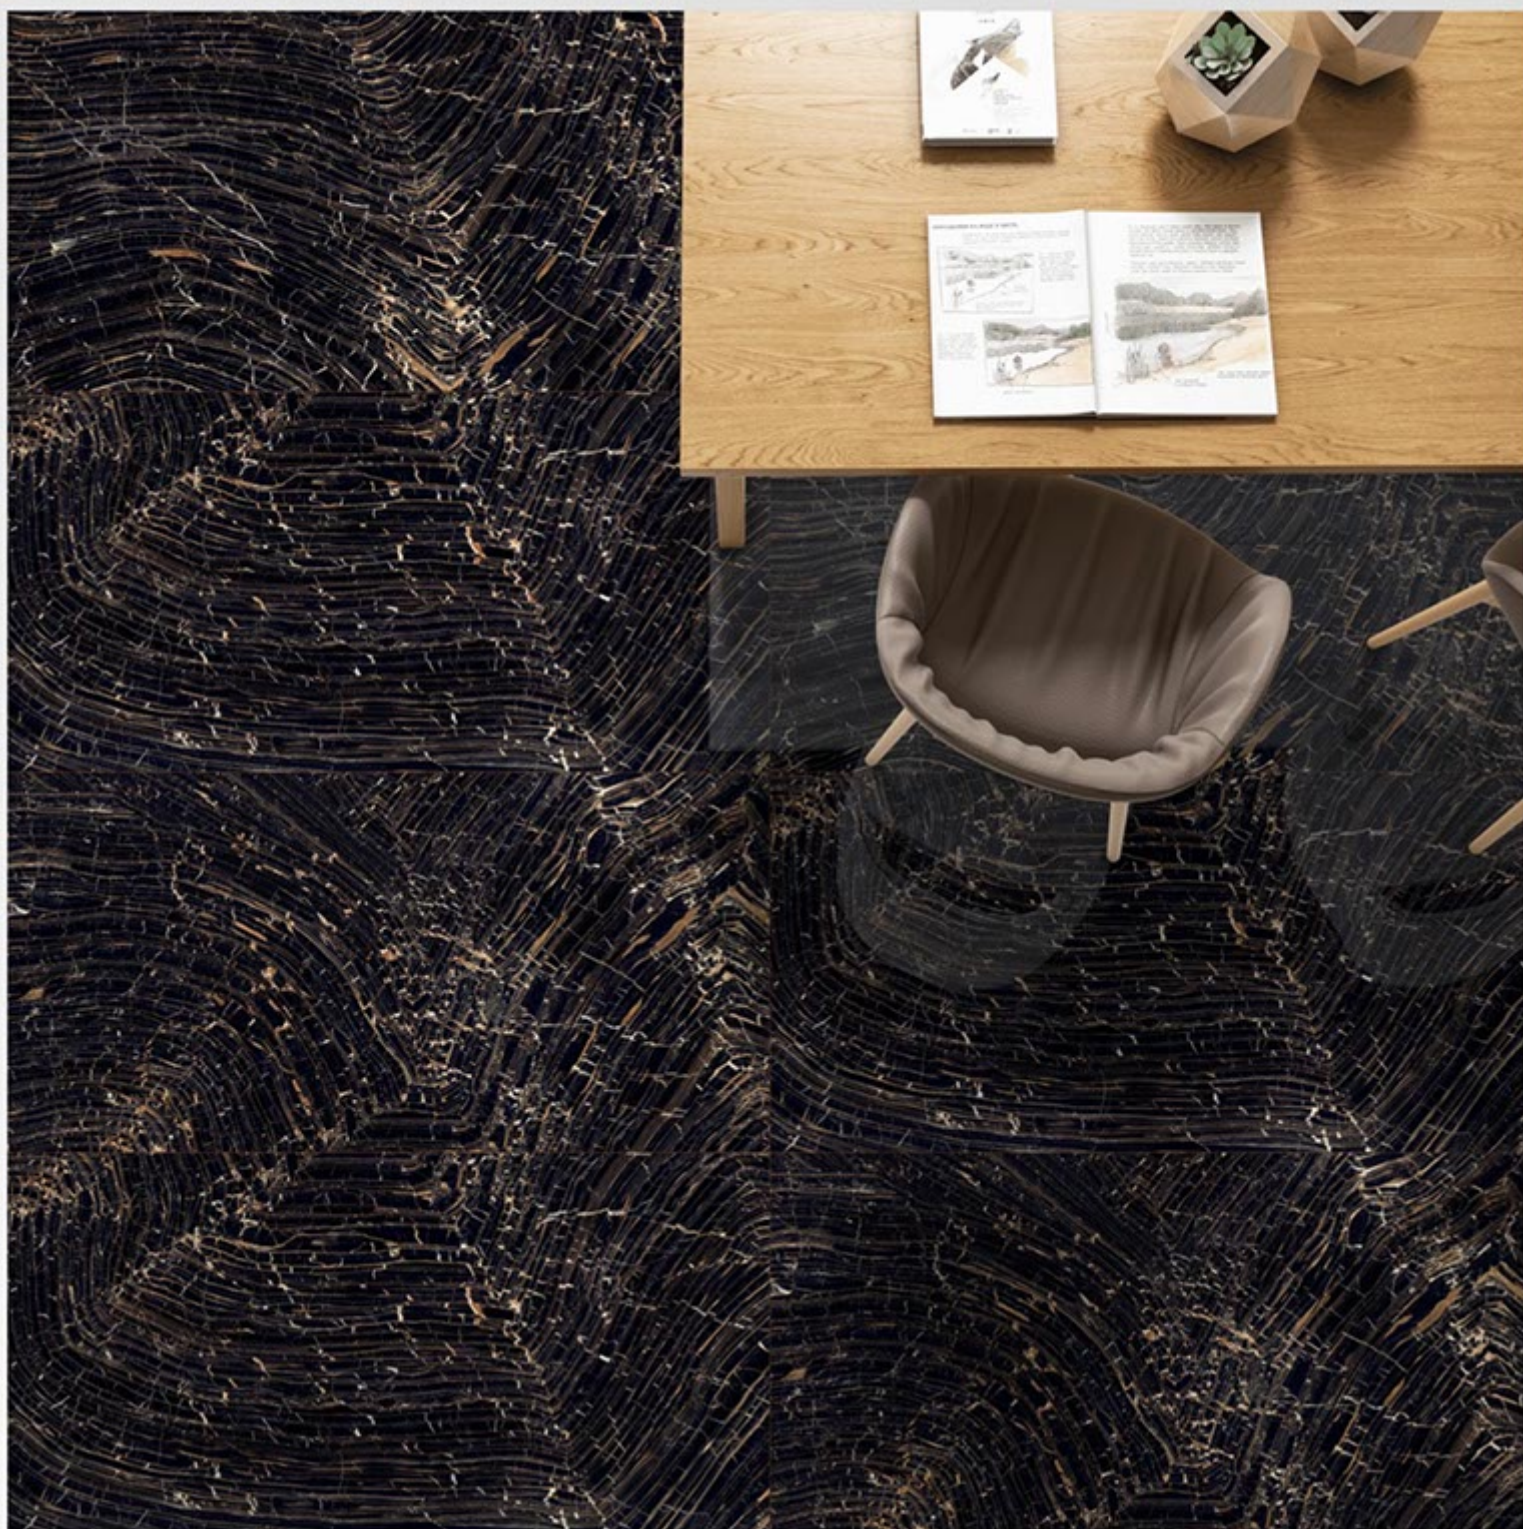

PARLINA GOLD

Size:
600 X 1200 MM

Finish:
Super black High gloss

Thickness:
9 MM