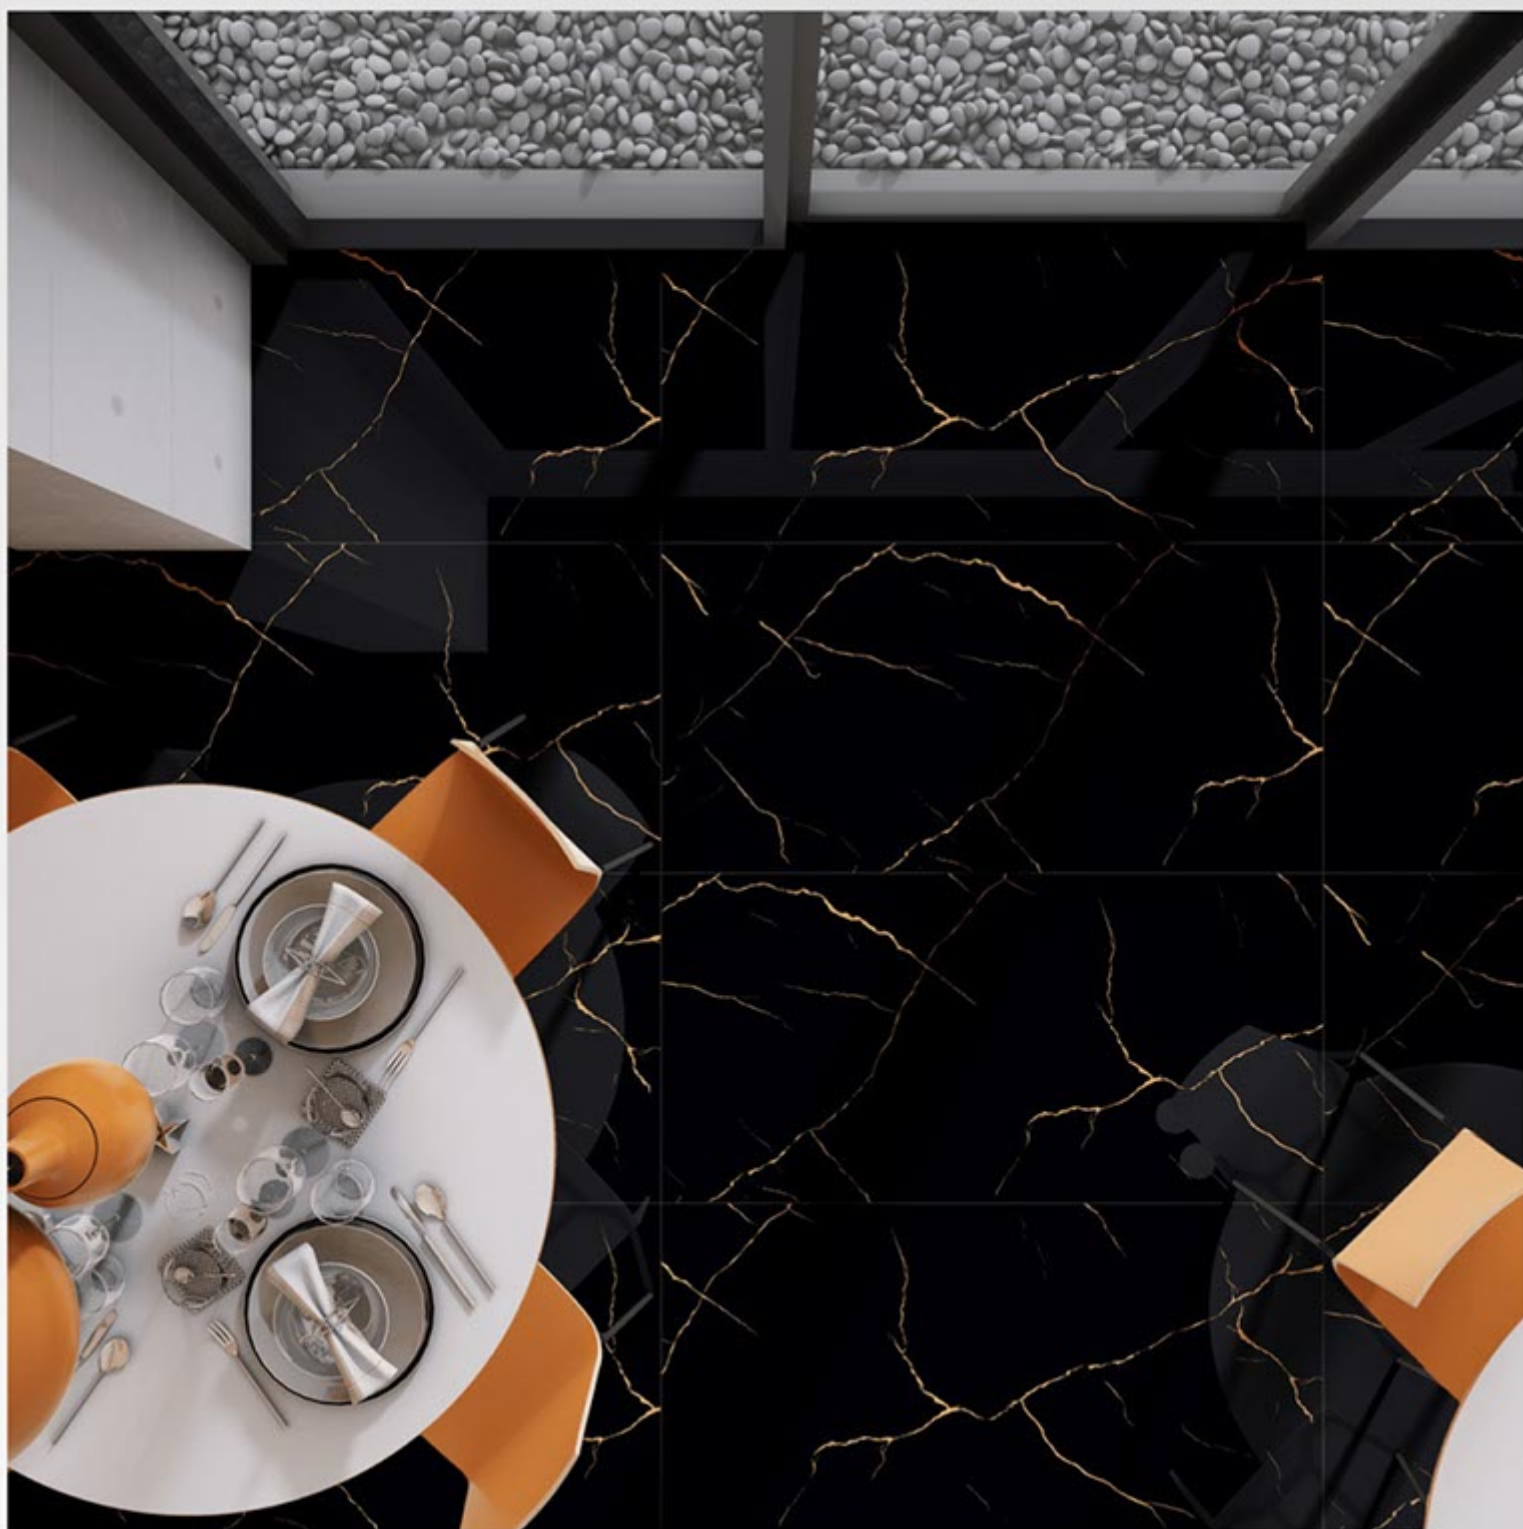

ENIGMA BLACK

Size:
600 X 1200 MM

Finish:
Super black High gloss

Thickness:
9 MM