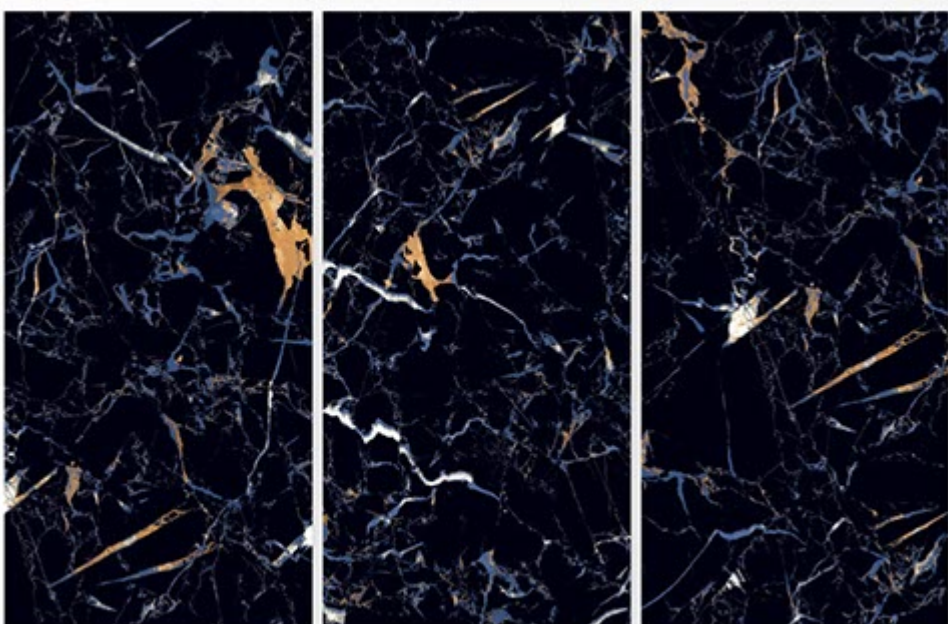

NERO EXTRA

Size:
600 X 1200 MM

Finish:
Super black High gloss

Thickness:
9 MM