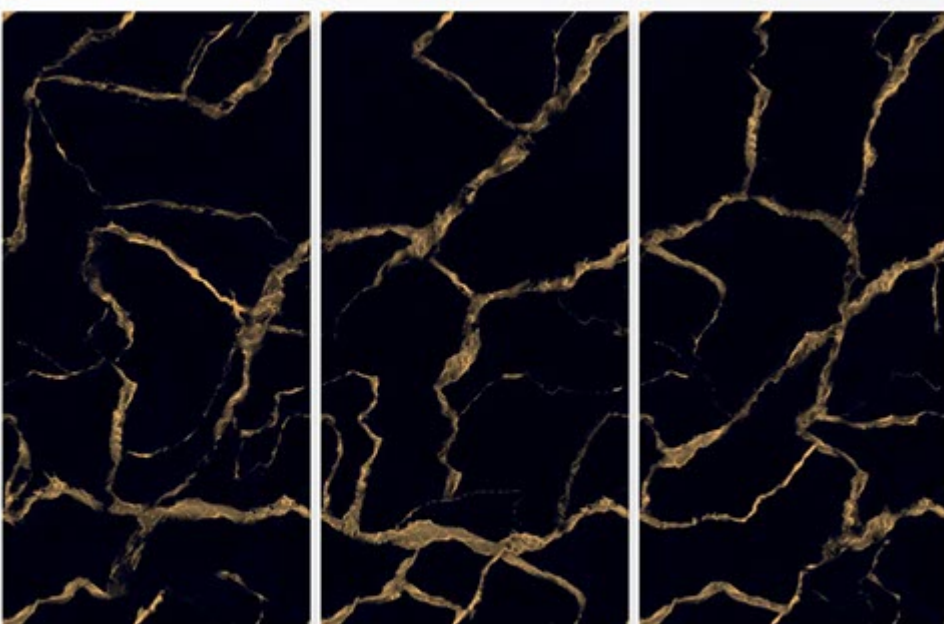

I-DRAGON YELLOW

Size:
600 X 1200 MM

Finish:
Super black High gloss

Thickness:
9 MM