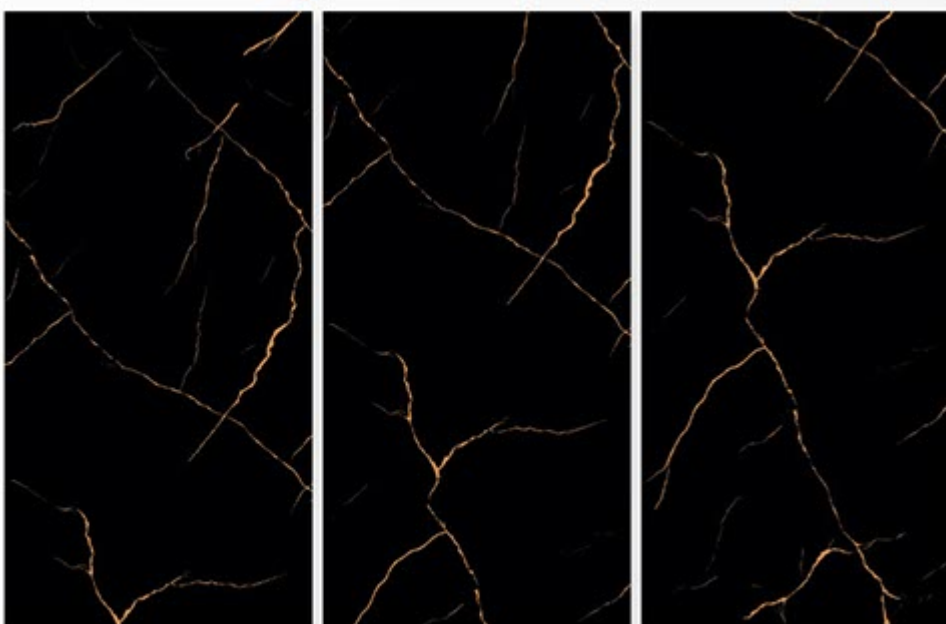

ENIGMA BLACK

Size:
600 X 1200 MM

Finish:
Super black High gloss

Thickness:
9 MM