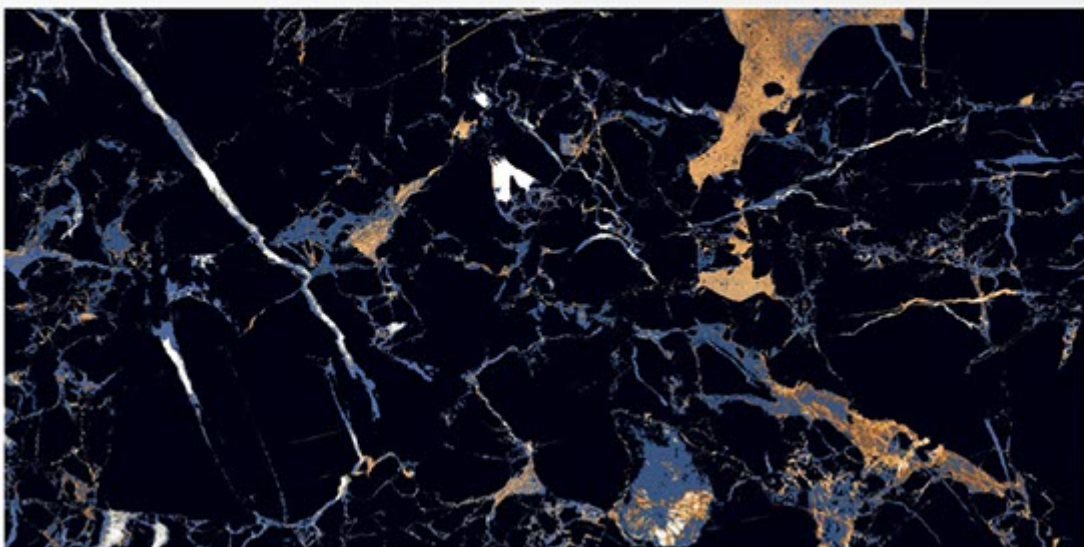

## MOUNTAIN BLUE

Size:  
600 X 1200 MM

Finish:  
Super black High gloss

Thickness:  
9 MM