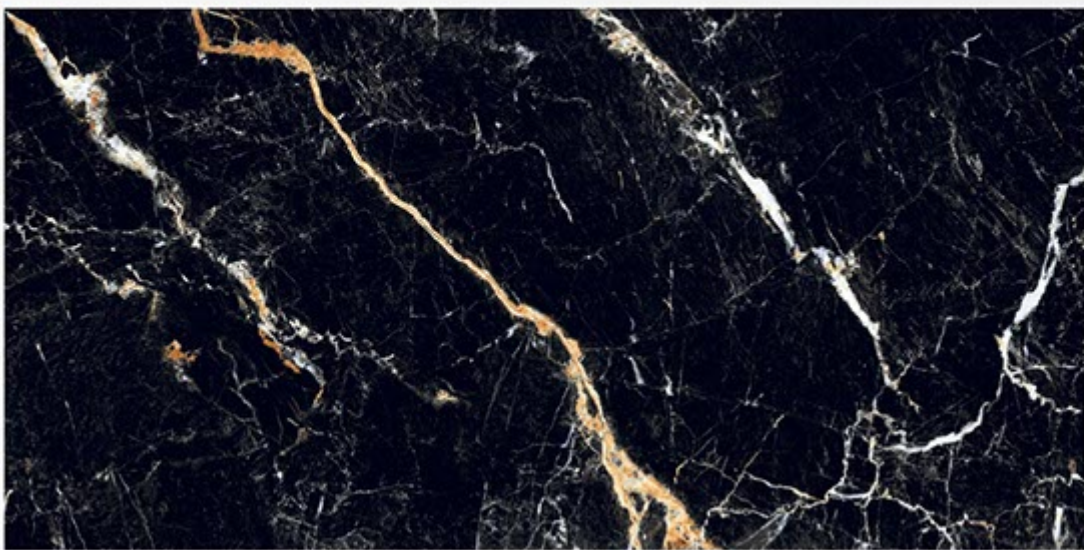

## LAPIZ BLACK

Size:  
600 X 1200 MM

Finish:  
Super black High gloss

Thickness:  
9 MM

DO WHAT COMES NATUR