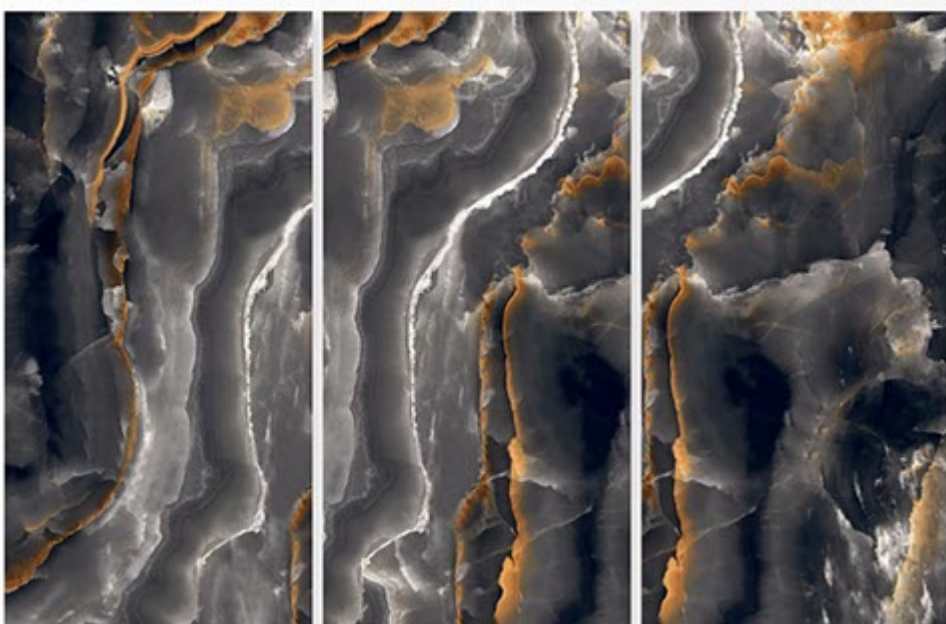

LAPIZ BLACK

Size:
600 X 1200 MM

Finish:
Super black High gloss

Thickness:
9 MM