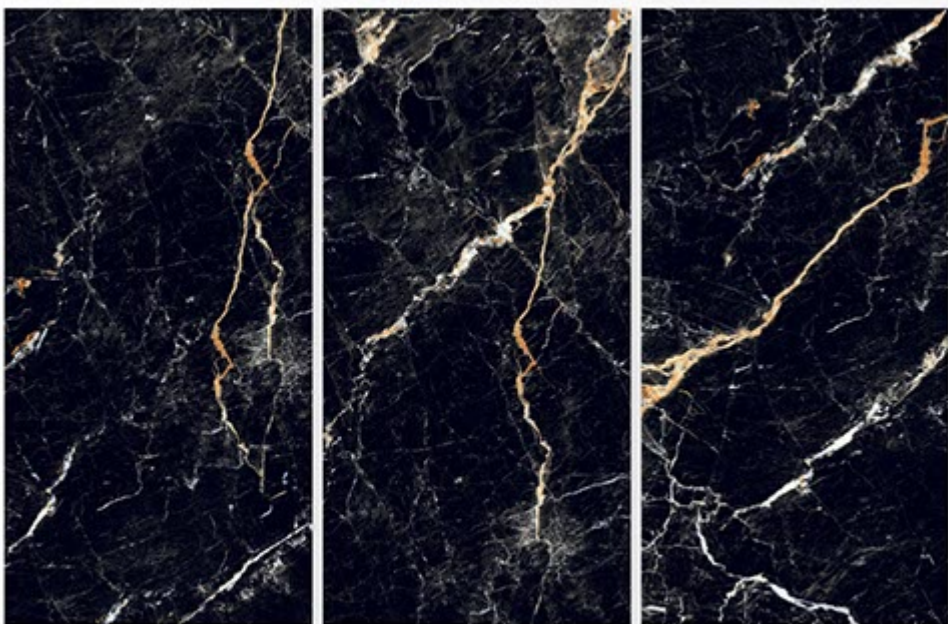

## LAURENT GOLD

Size:  
600 X 1200 MM

Finish:  
Super black High gloss

Thickness:  
9 MM