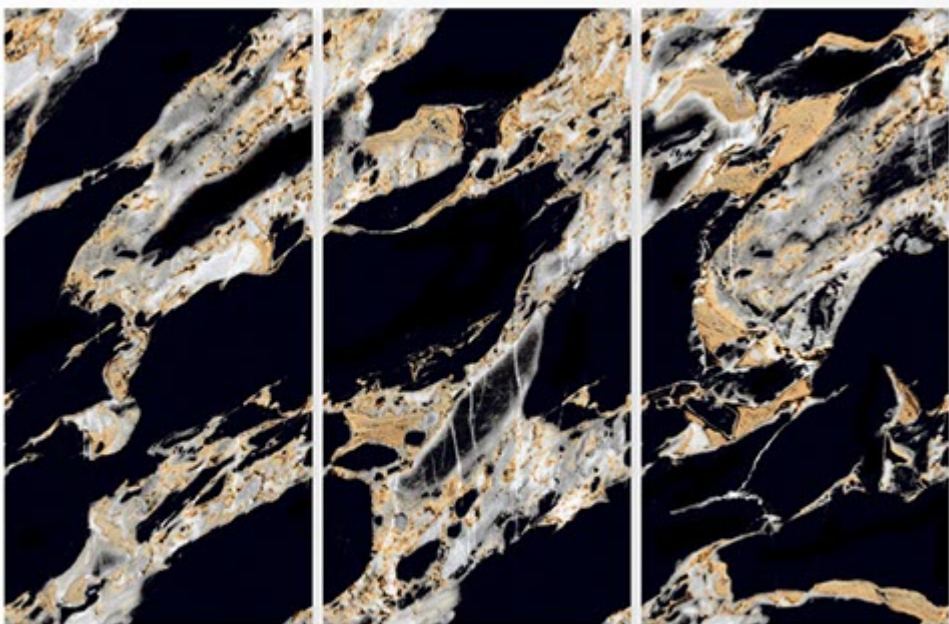

I-SOFITA GOLD

Size:
600 X 1200 MM

Finish:
Super black High gloss

Thickness:
9 MM