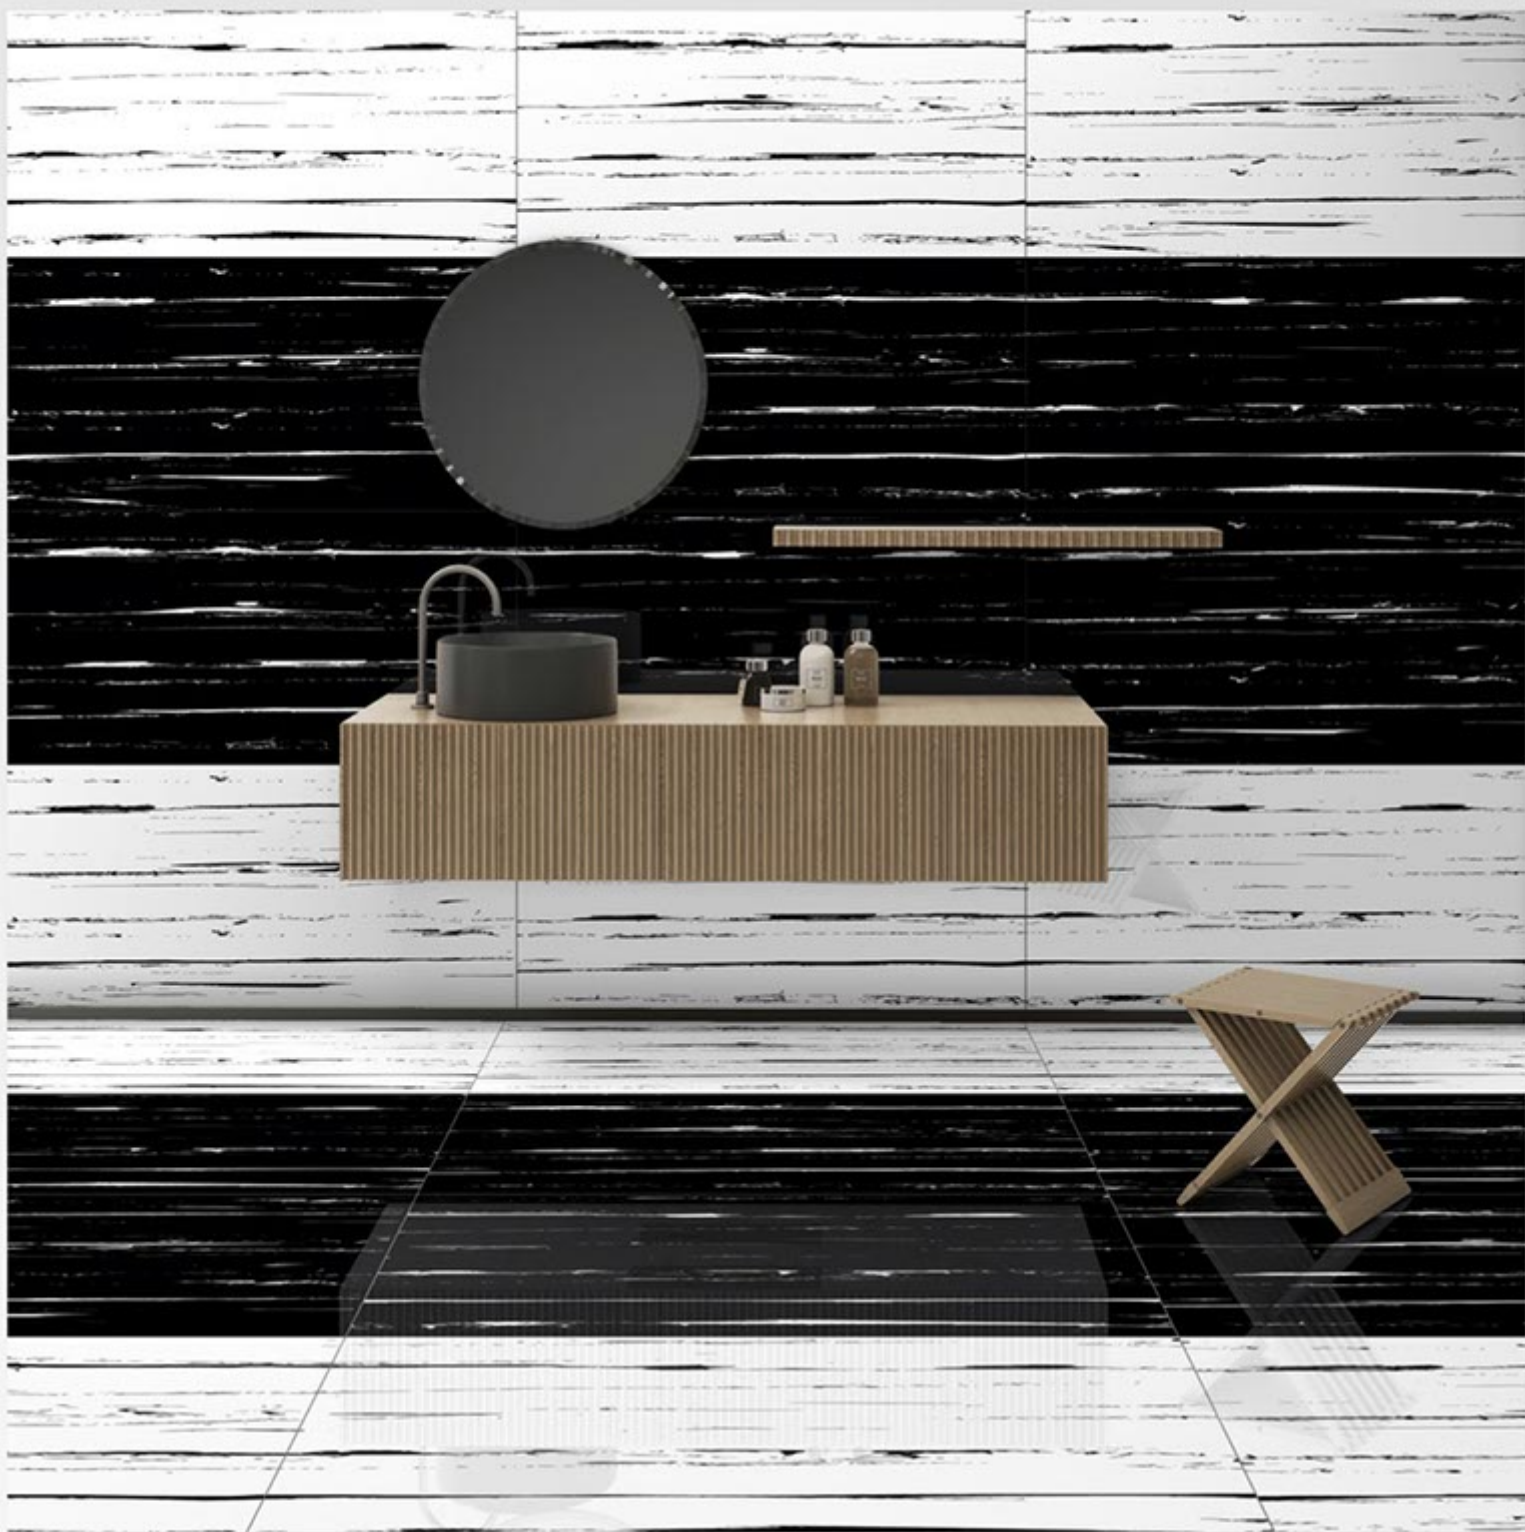

## BLACK VEINED

Size:  
600 X 1200 MM

Finish:  
Super black High gloss

Thickness:  
9 MM