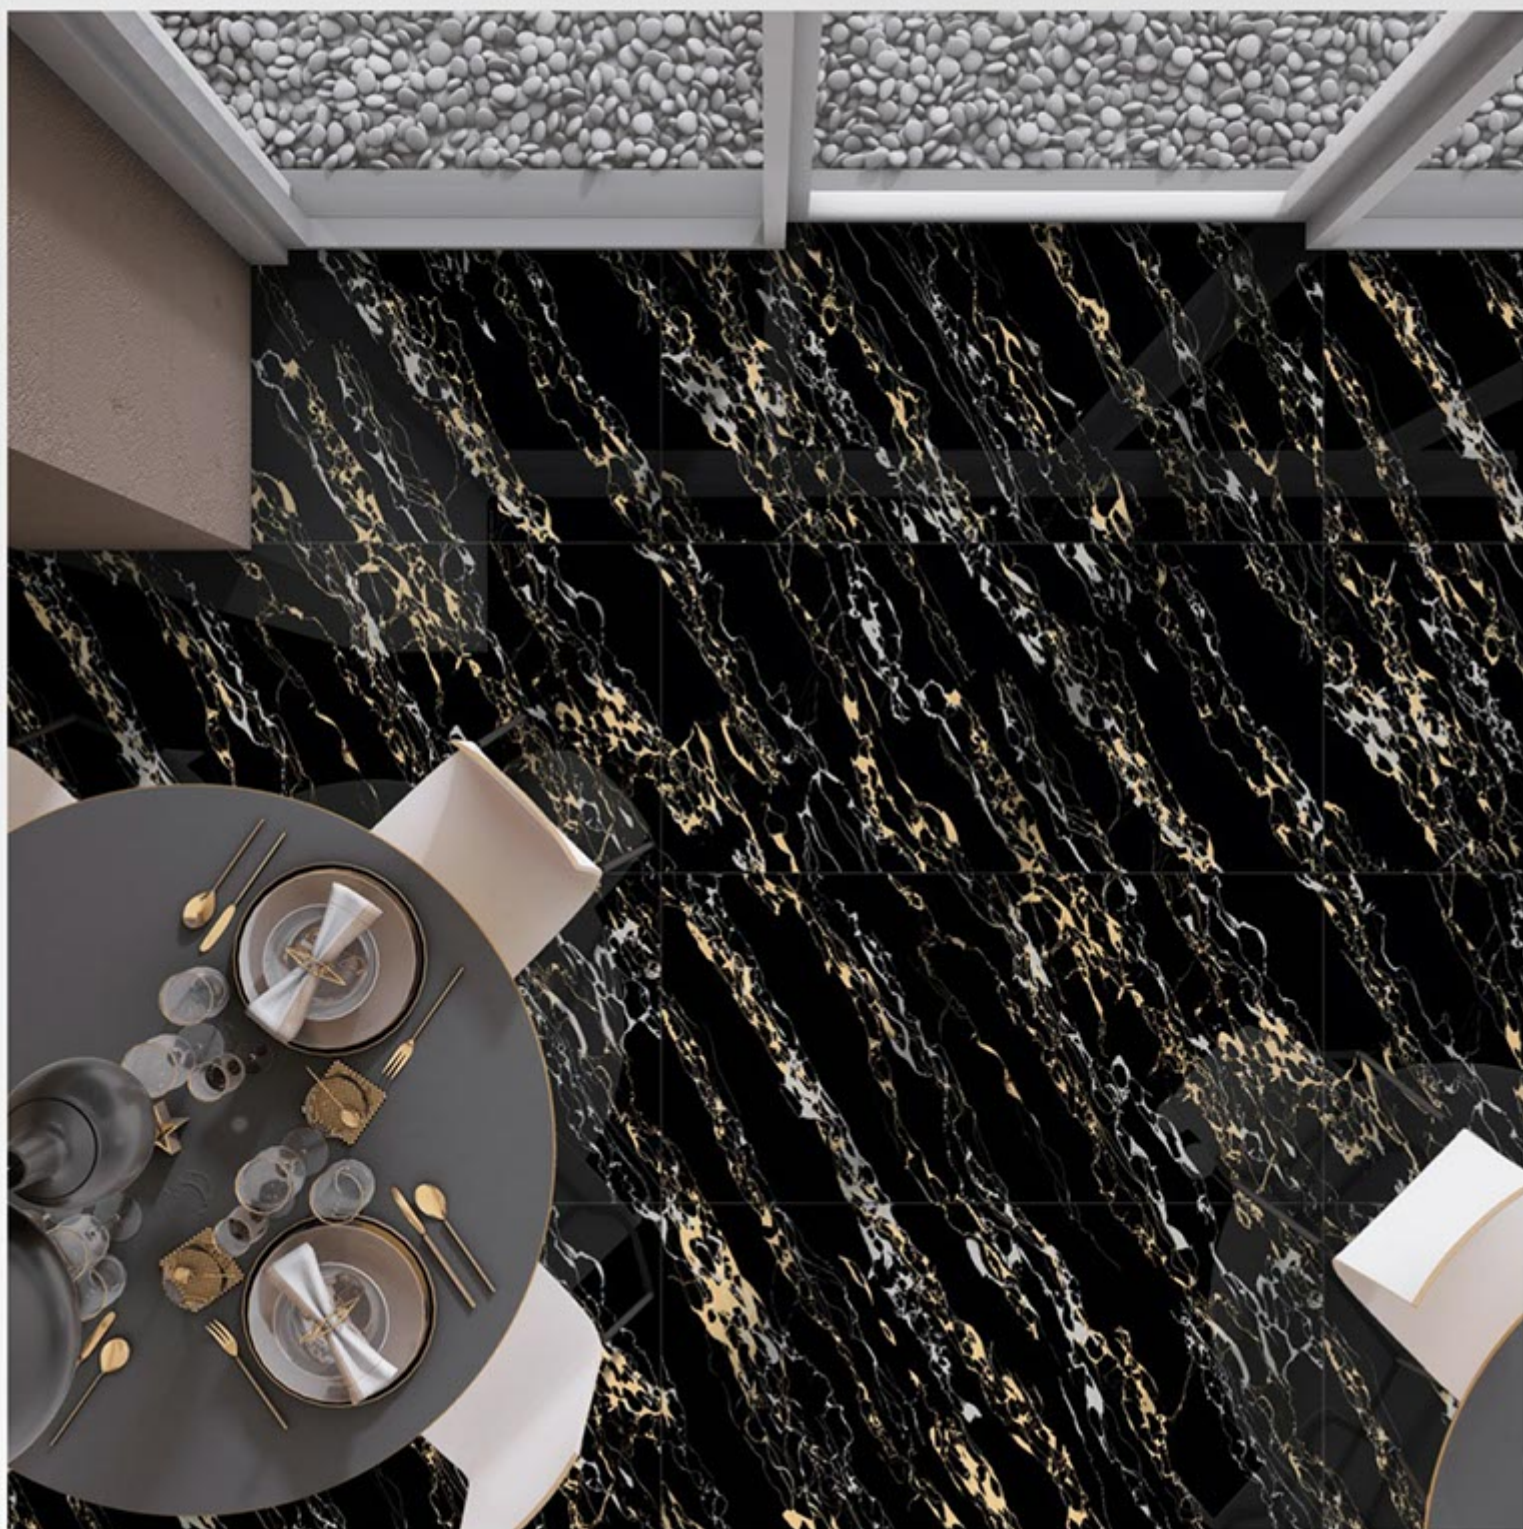

## ZEBRA AZUL

Size:  
600 X 1200 MM

Finish:  
Super black High gloss

Thickness:  
9 MM