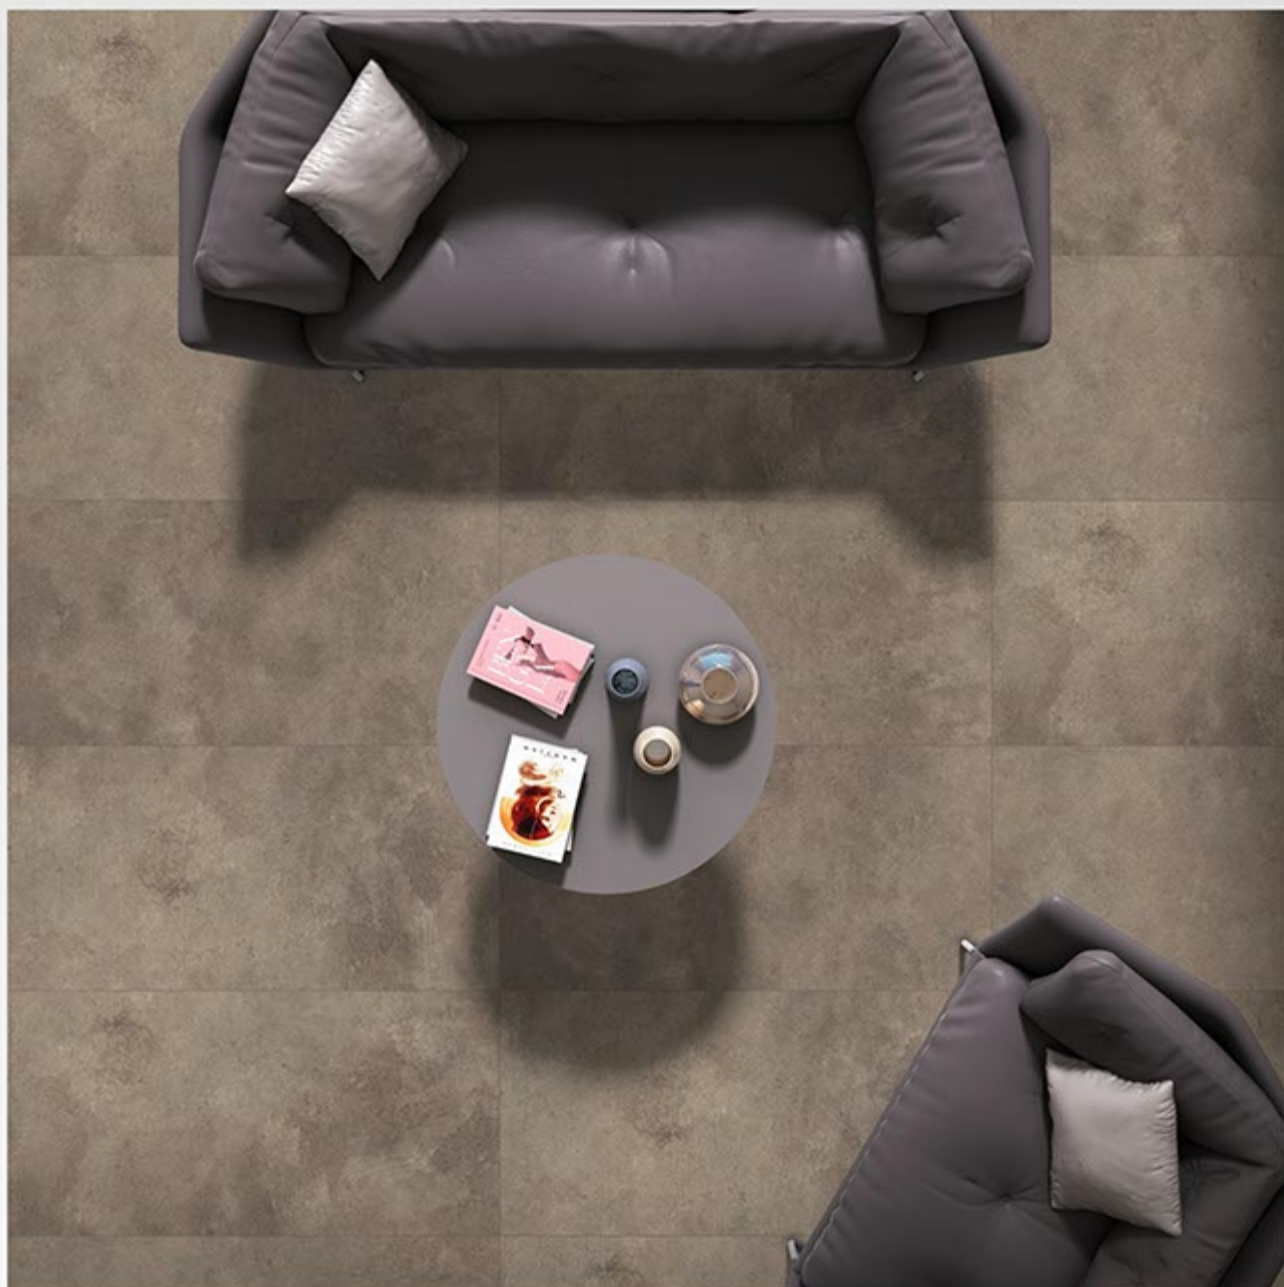

## ANTIQUÉ BRONZE

SIZE: 600 X 1200 MM

FINISH: MATT

THICKNESS: 9 MM