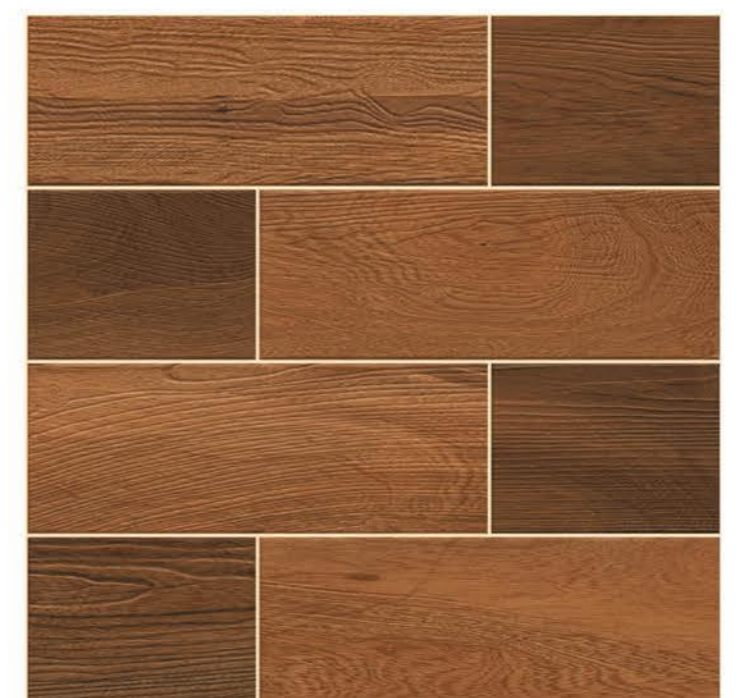

300
X
300
PARKING TILES

PLANKO CREMA

PLANKO NUT

PLANKO PINE

PLANKO WHITE

PLANKO
NUT

300
x
300
PARKING TILES

PLANKO BROWN

PLANKO BLACK

PLANKO GRAY

PLANKO WINE

PLANKO
BROWN

Note : Colours Shown are as accurate as the limitations of the Printing Process will allow. Prospective customers are advised to inspect a sample of the tile before ordering. Every effort has been made to ensure the accuracy of the information given. However, the company reserves the right to change the specifications without prior notice.