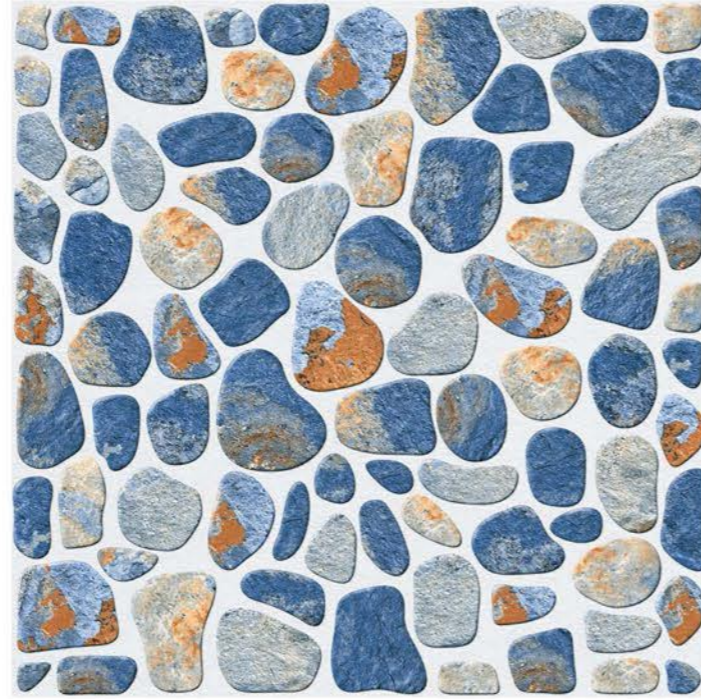

PEBBLE
NAVY

PEBBLE BLACK

PEBBLE DOVE

PEBBLE NAVY

PEBBLE GREEN

300
X
300
PARKING TILES

STONE FLEX

STONE BLUE