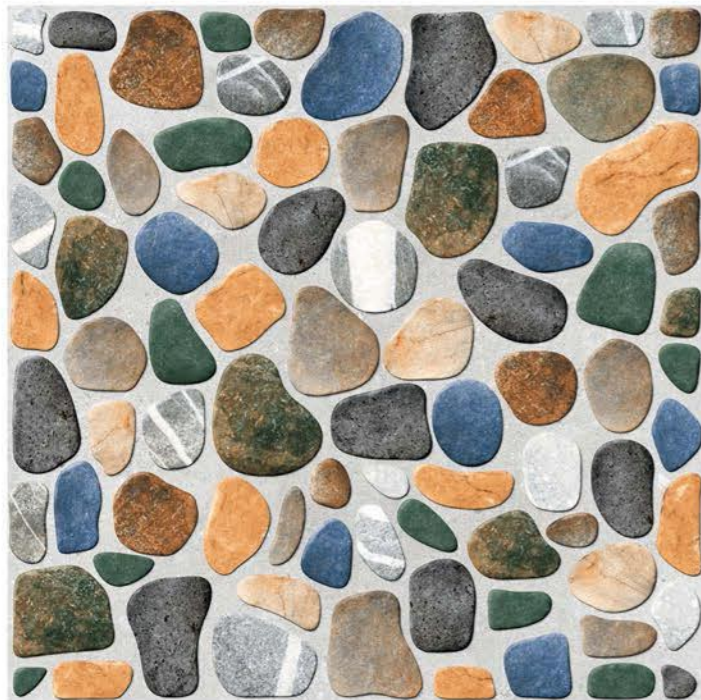

PEBBLE
NAVY

PEBBLE BLACK

PEBBLE DOVE

PEBBLE NAVY

PEBBLE GREEN

300
X
300
PARKING TILES

STONE FLEX

STONE BLUE