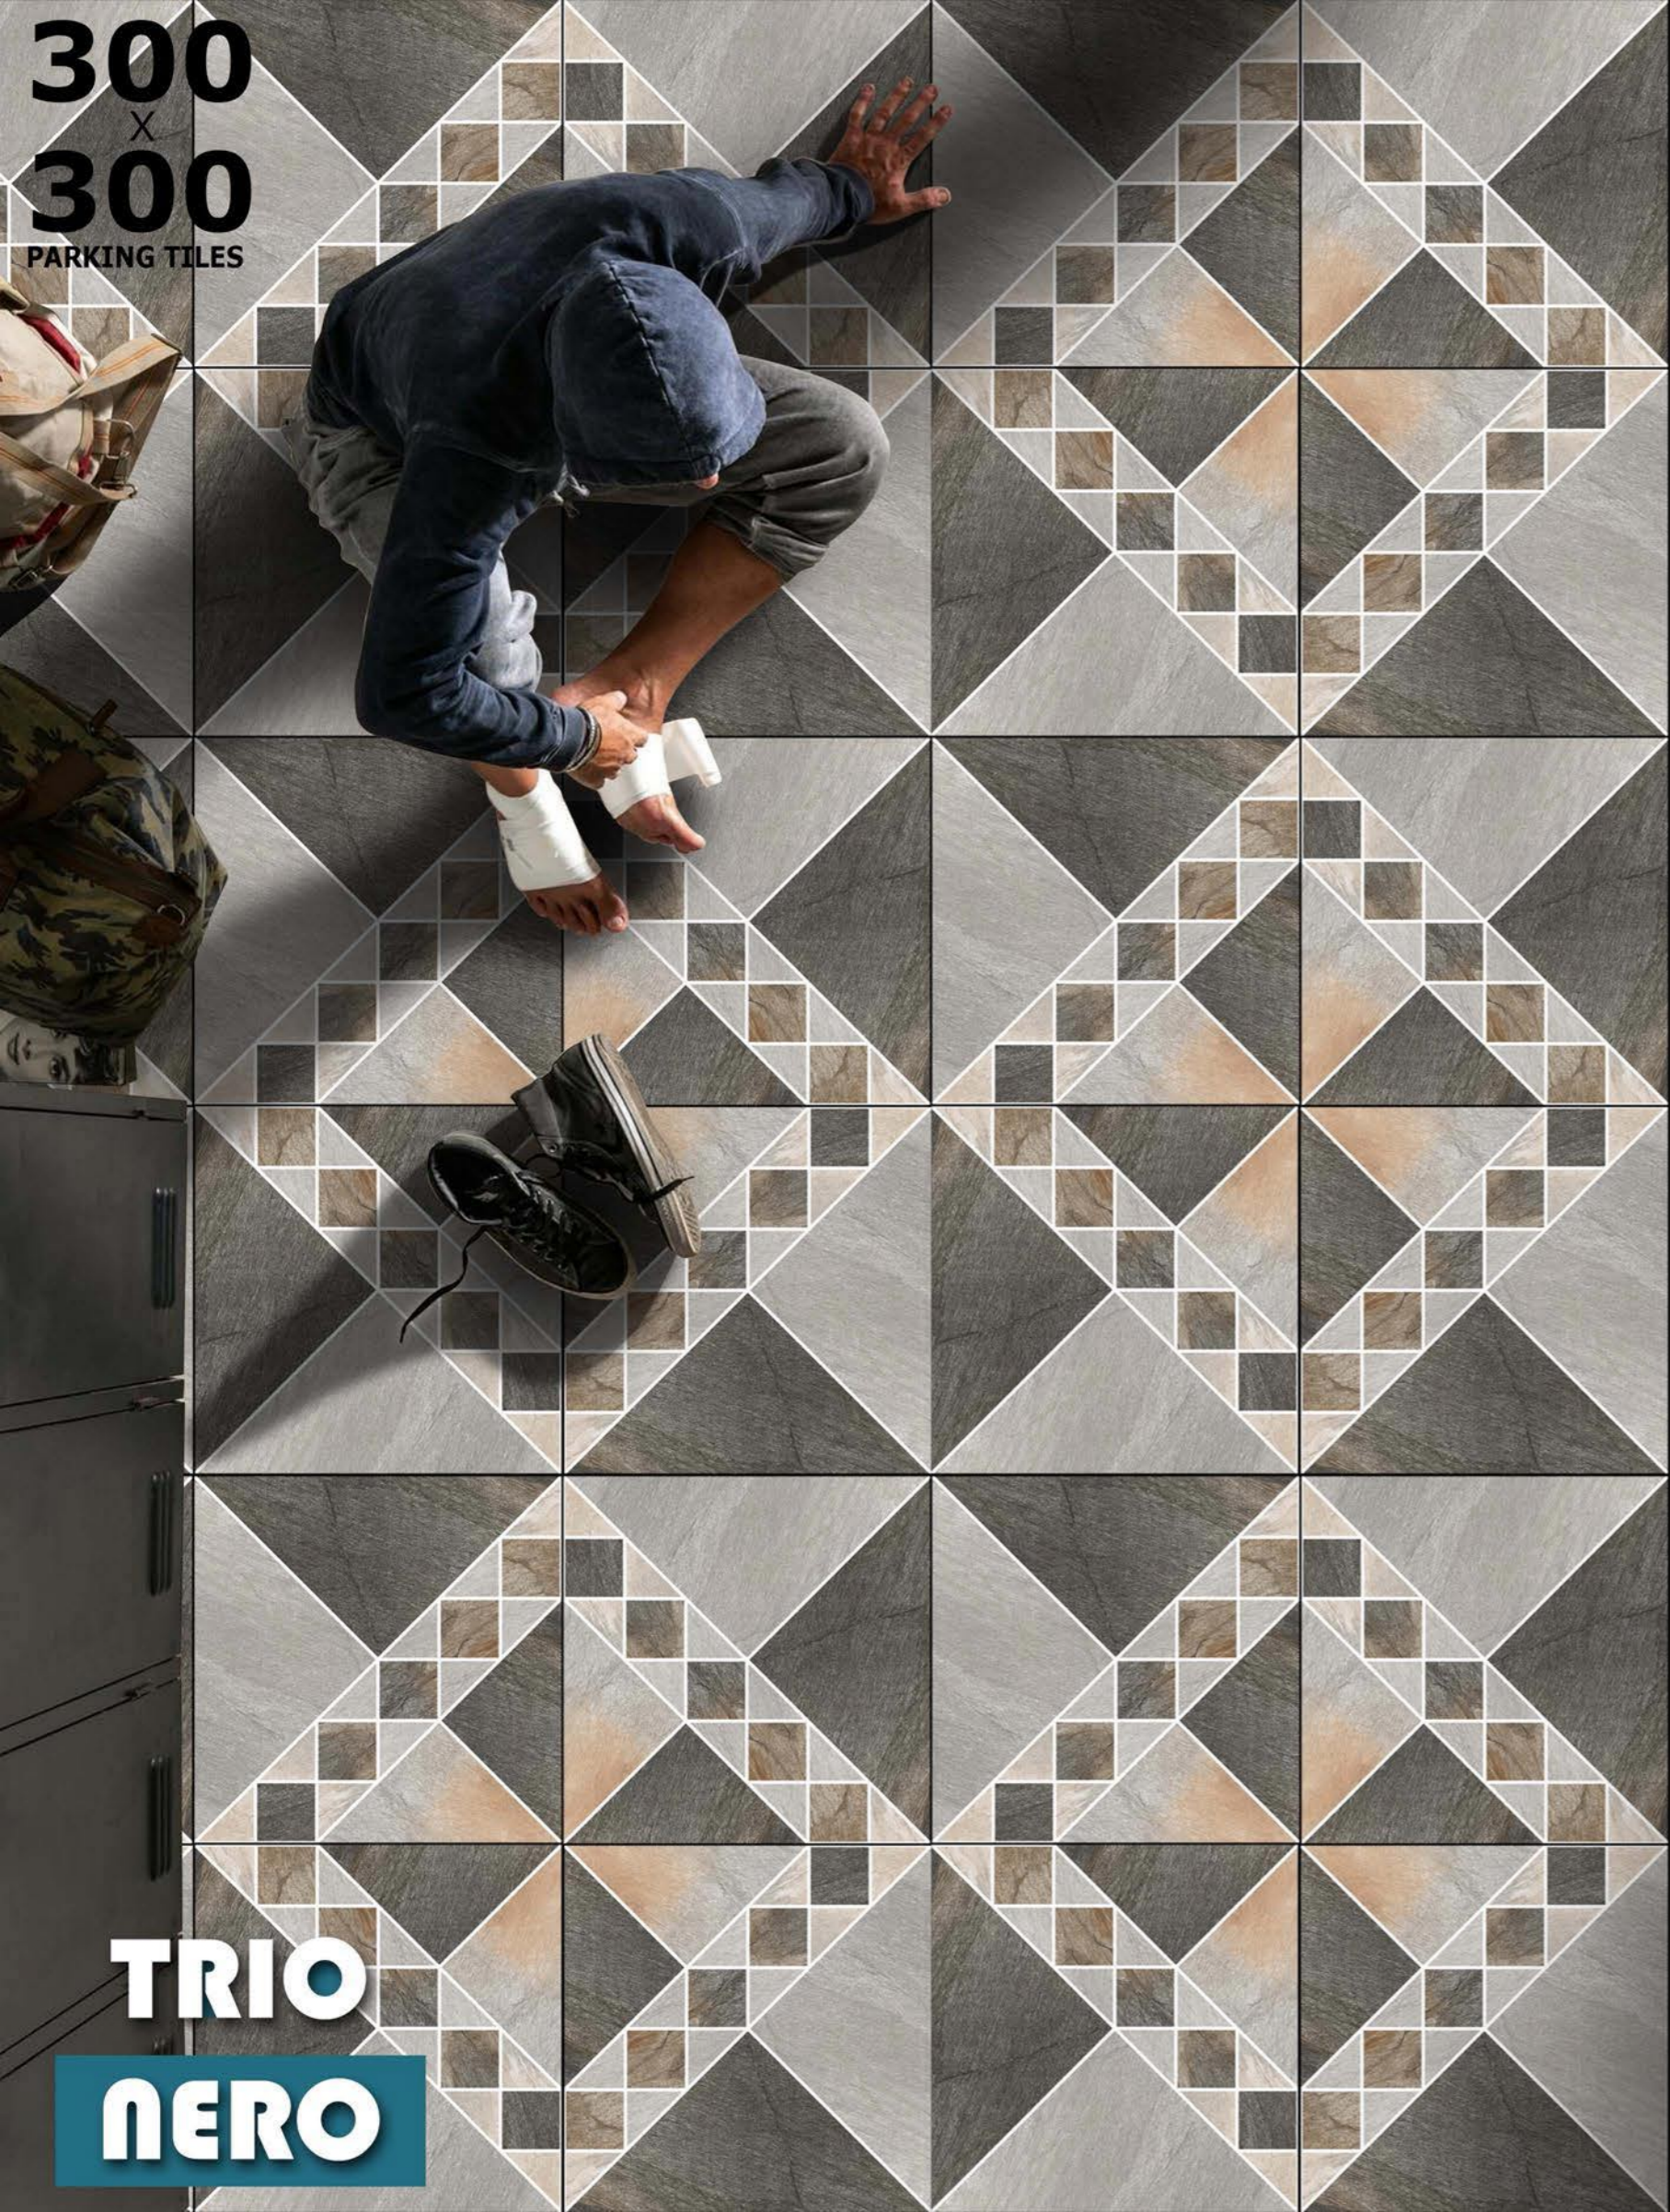

300
x
300
PARKING TILES

TRIO
NERO