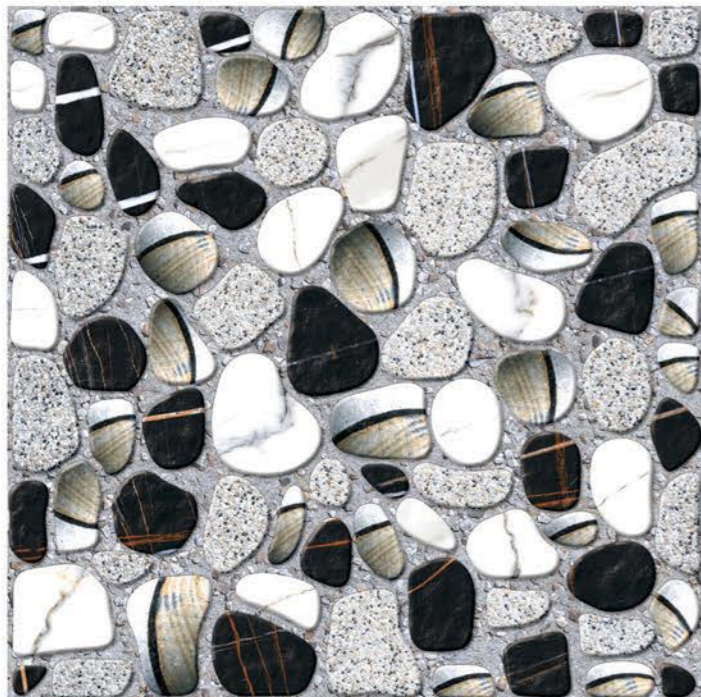

STONE GRISS

STONE NERO

STONE
FLEX

300
X
300
PARKING TILES

STONE GOLD

STONE GRAY

STONE BLACK

STONE BROWN