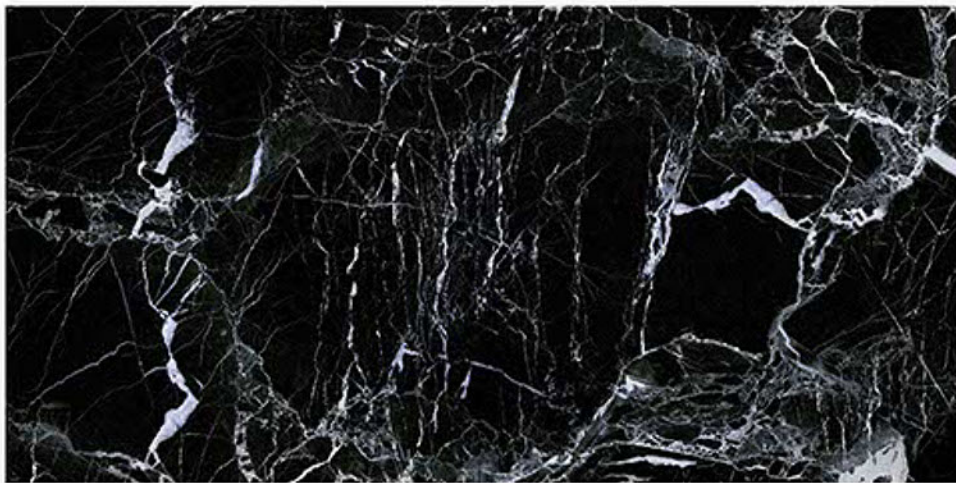

6046-HL-1

DIGITAL 300X
WALL TILES 600mm