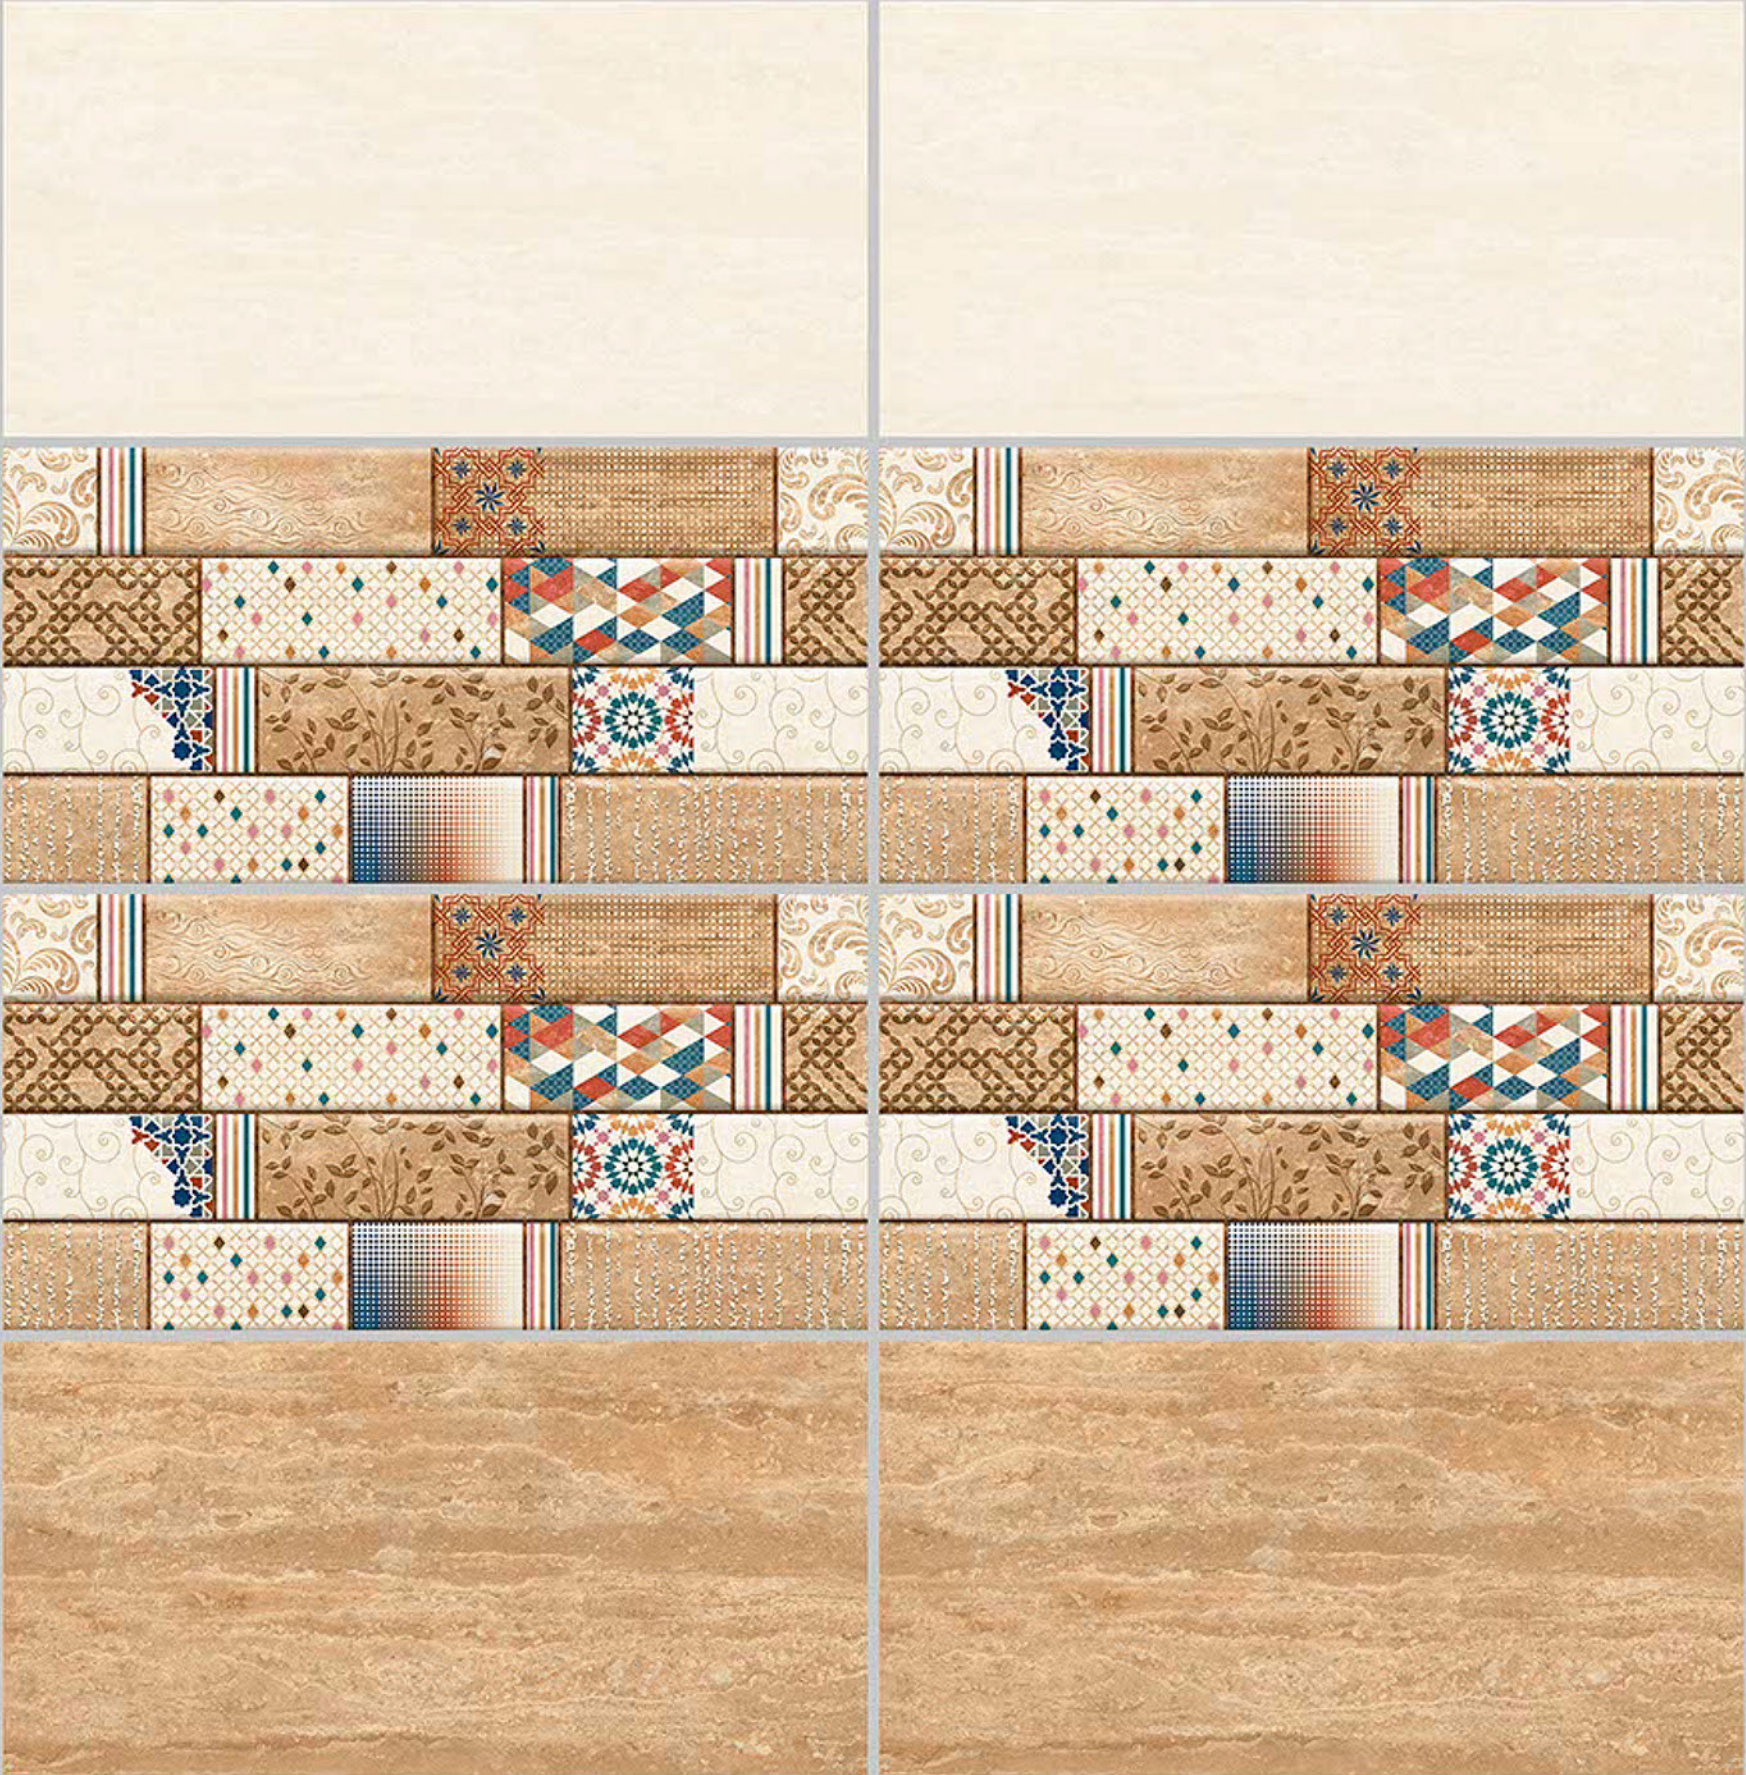

DIGITAL 300X
WALL TILES 600mm

Tile Shown
6048

resistant to salts | eco sustainable | fire proof | frost proof | random desing

Finish:Glossy

6049-LT

6049-HL-1

6049-DK

DIGITAL 300X
WALL TILES 600mm