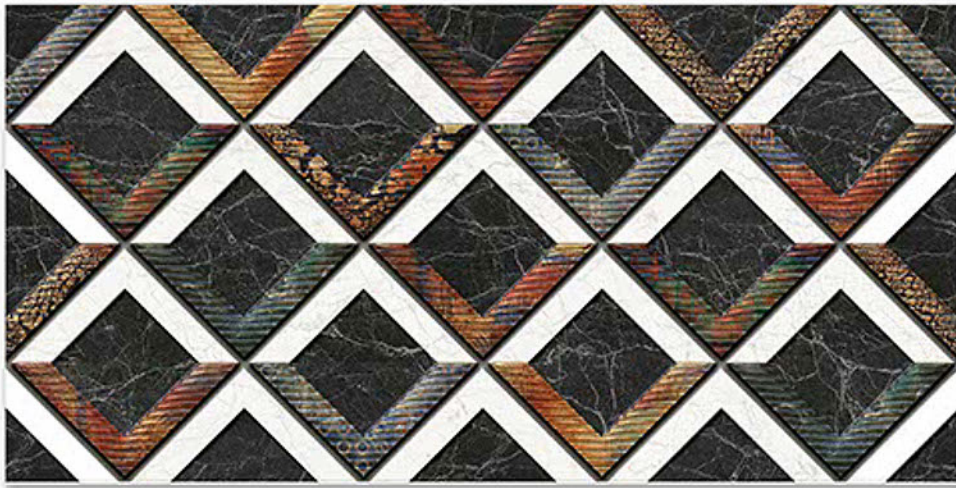

resistant to salts | eco sustainable | fire proof | frost proof | random desing

Finish:Glossy

6013-LT

DIGITAL 300X
WALL TILES 600mm