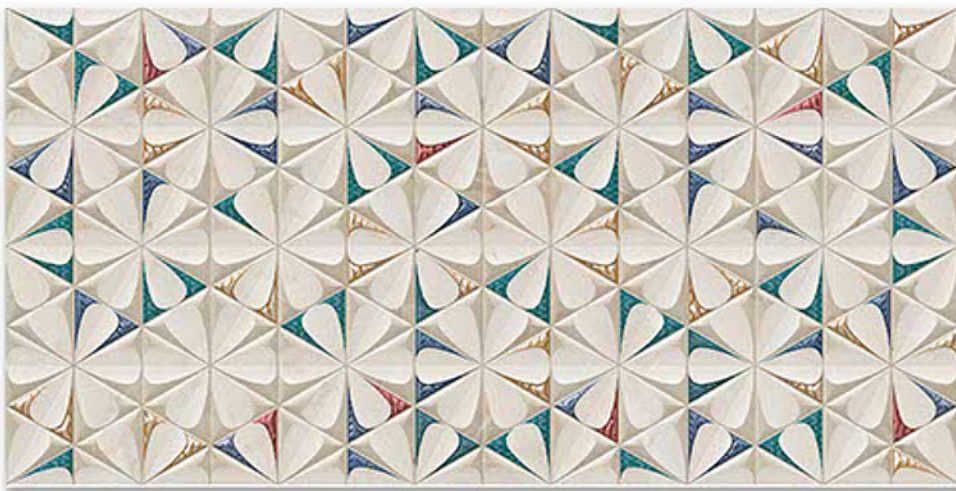

resistant to salts | eco sustainable | fire proof | frost proof | random desing

Finish:Glossy

6043-LT

DIGITAL 300X
WALL TILES 600mm