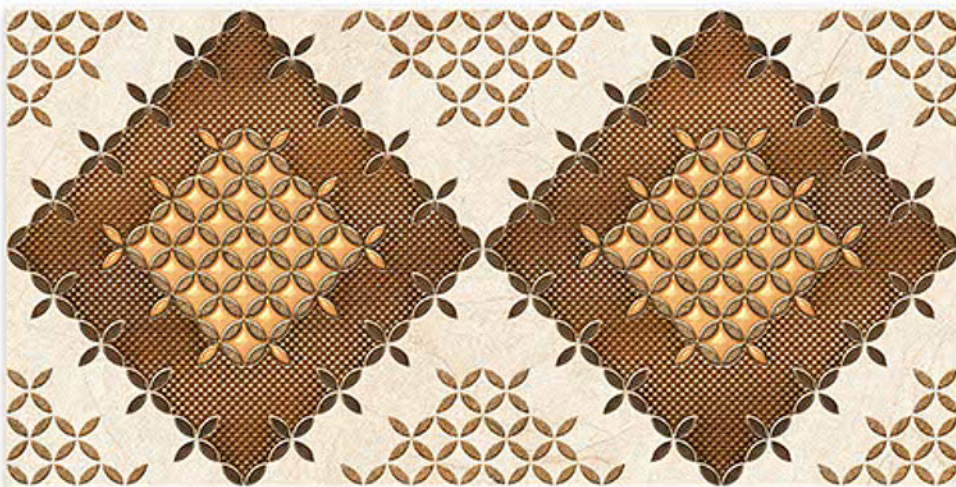

resistant to salts | eco sustainable | fire proof | frost proof | random desing

Finish:Glossy

6021-HL-1

DIGITAL 300X
WALL TILES 600mm