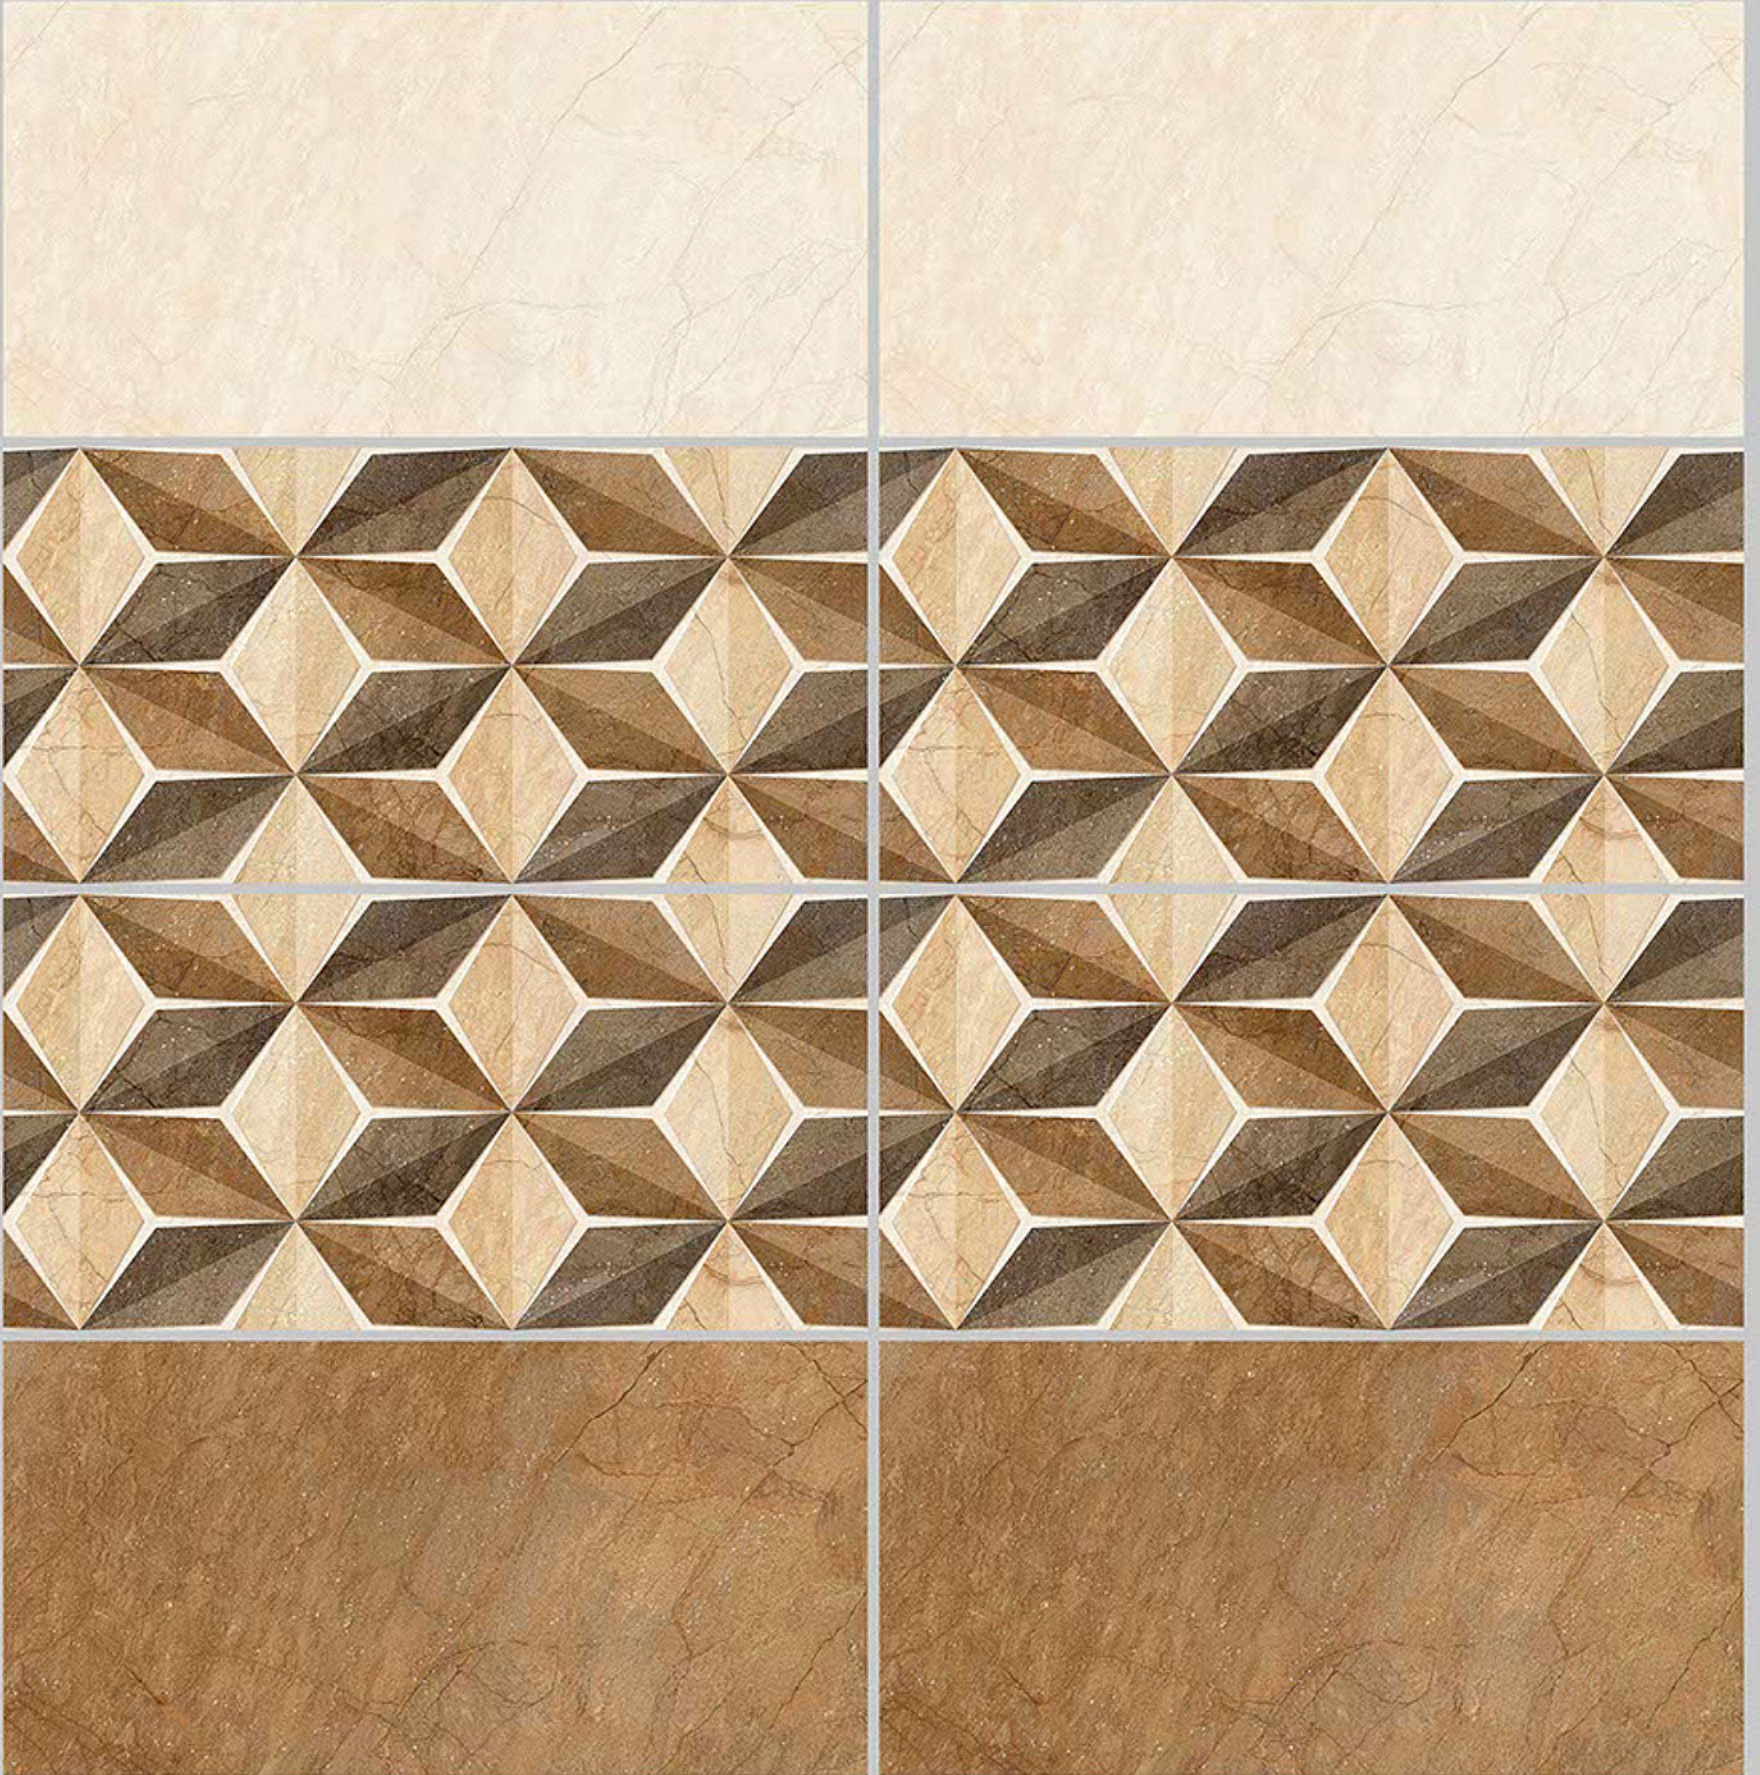

Finish:Glossy

6021-LT

6021-HL-1

6021-HL-2

6021-DK

DIGITAL 300X
WALL TILES 600mm

Tile Shown
6021

resistant to salts | eco sustainable | fire proof | frost proof | random desing