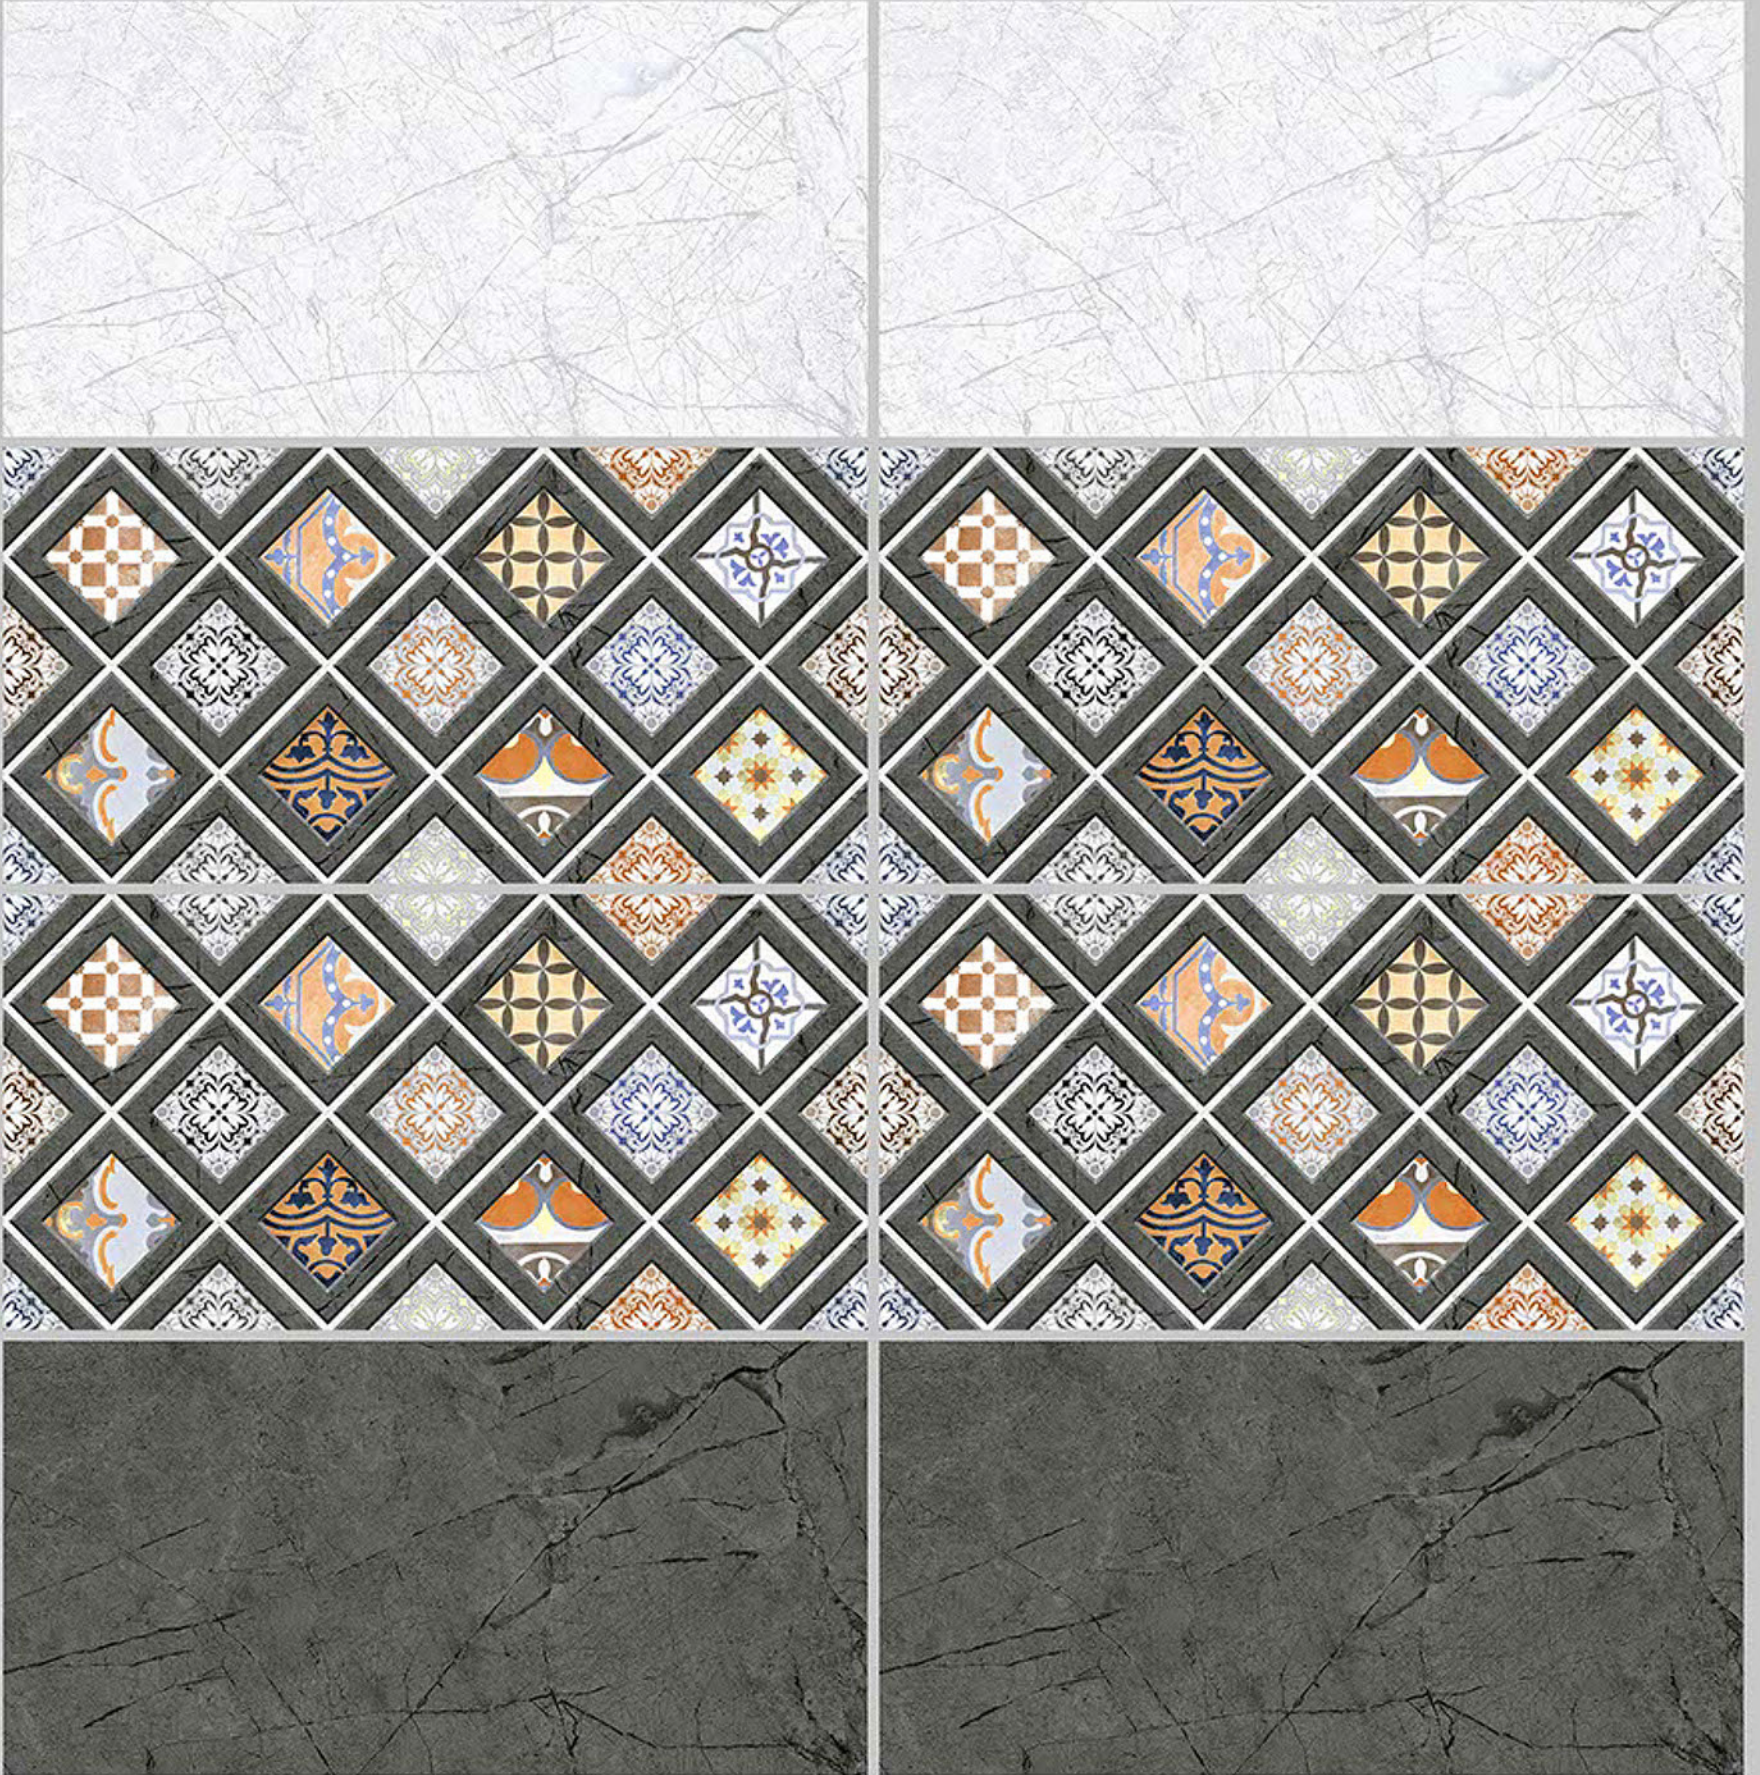

Tile Shown
6007

resistant to salts | eco sustainable | fire proof | frost proof | random desing

Finish:Glossy

6008-LT

6008-HL-1

6008-DK

DIGITAL 300X
WALL TILES 600mm

Tile Shown
6008