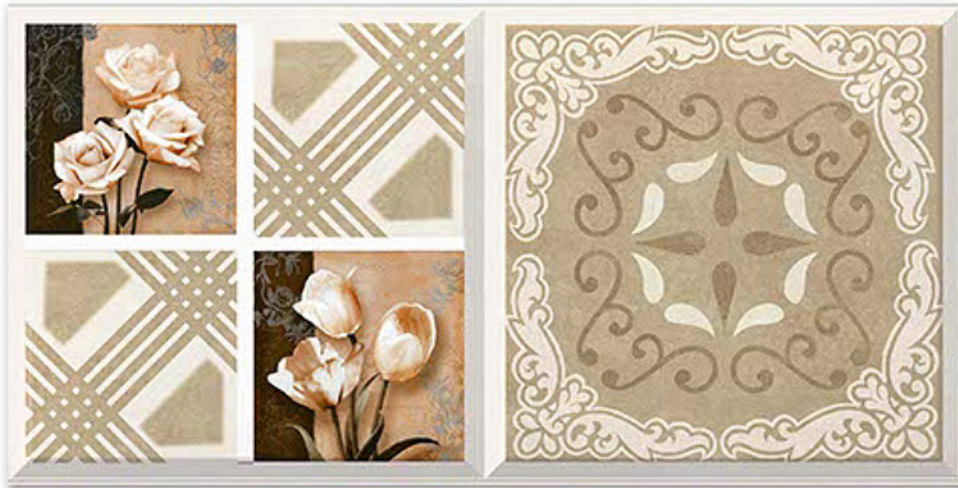

Tile Shown
6049

resistant to salts | eco sustainable | fire proof | frost proof | random desing

Finish:Glossy

6050-LT

6050-HL-1

6050-DK

DIGITAL 300X
WALL TILES 600mm

Tile Shown
6050