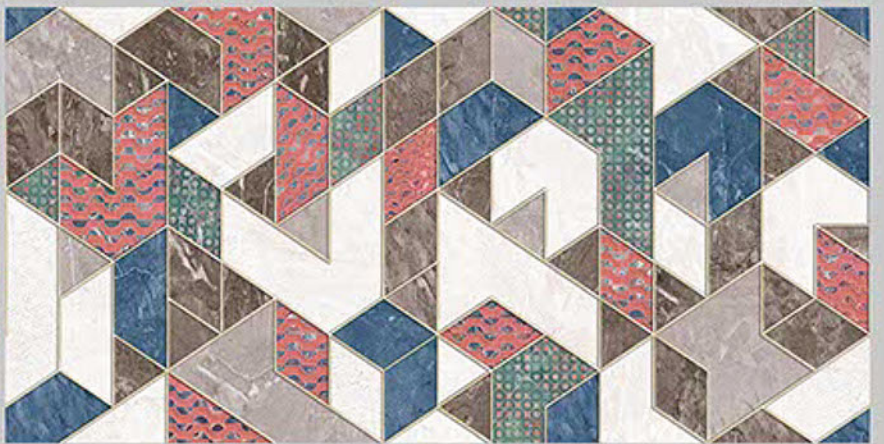

6095-LT

6095-HL-1

6095-DK

DIGITAL 300X
WALL TILES 600mm

Tile Shown
6095

resistant to salts | eco sustainable | fire proof | frost proof | random desing

Finish:Glossy

6096-LT