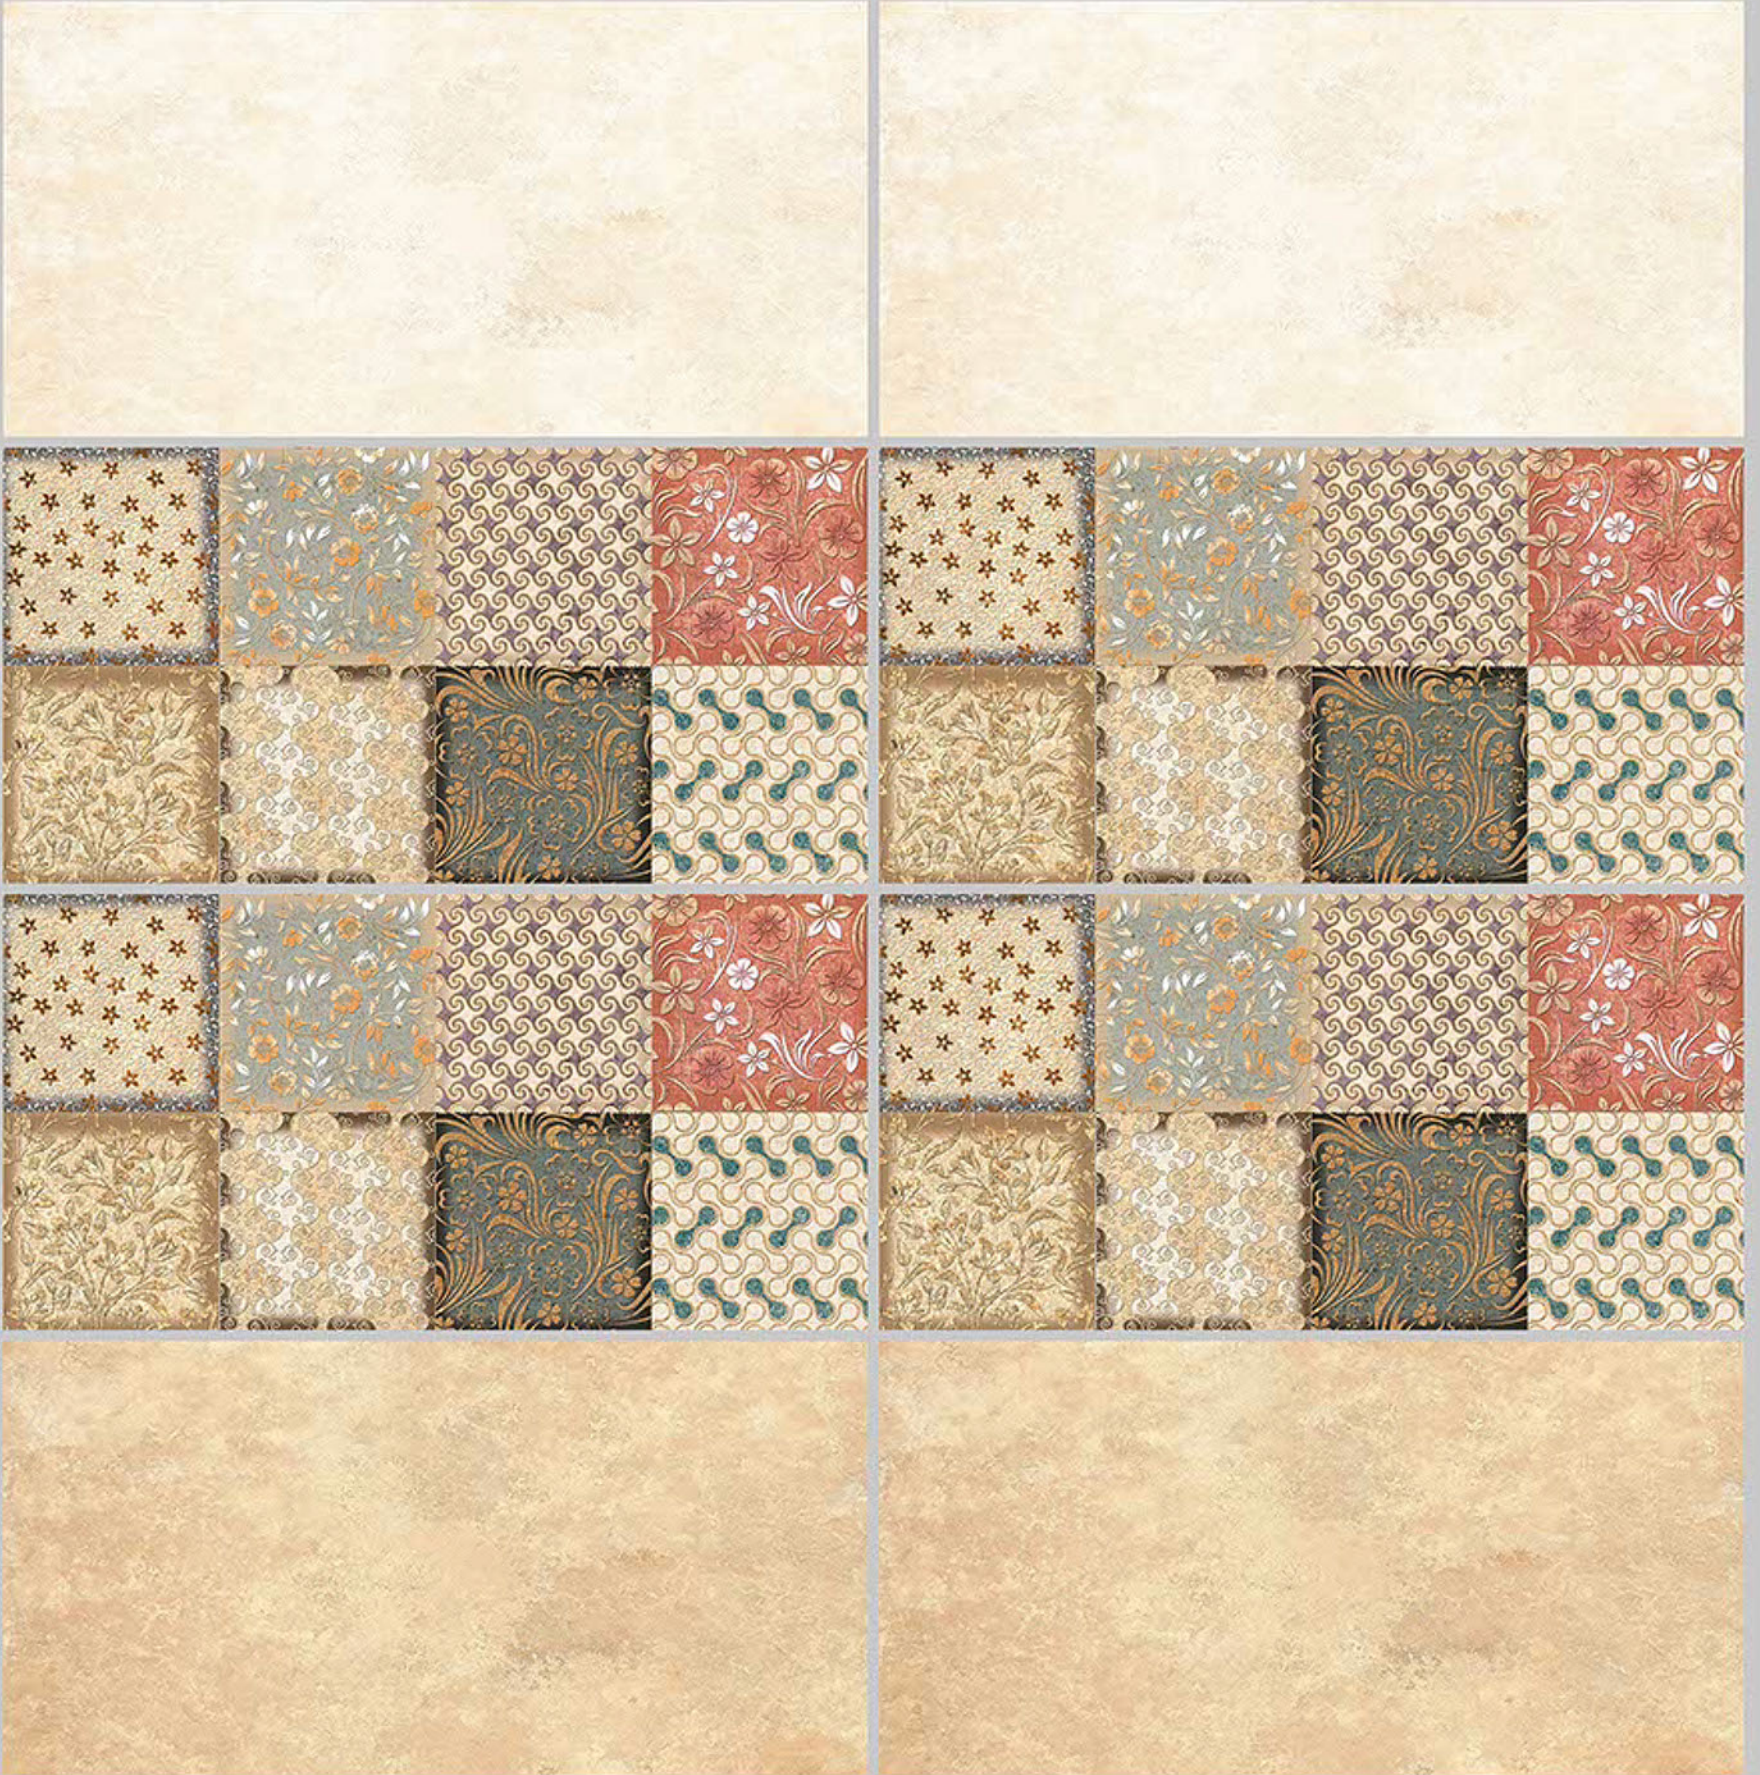

6074-DK

Tile Shown
6074