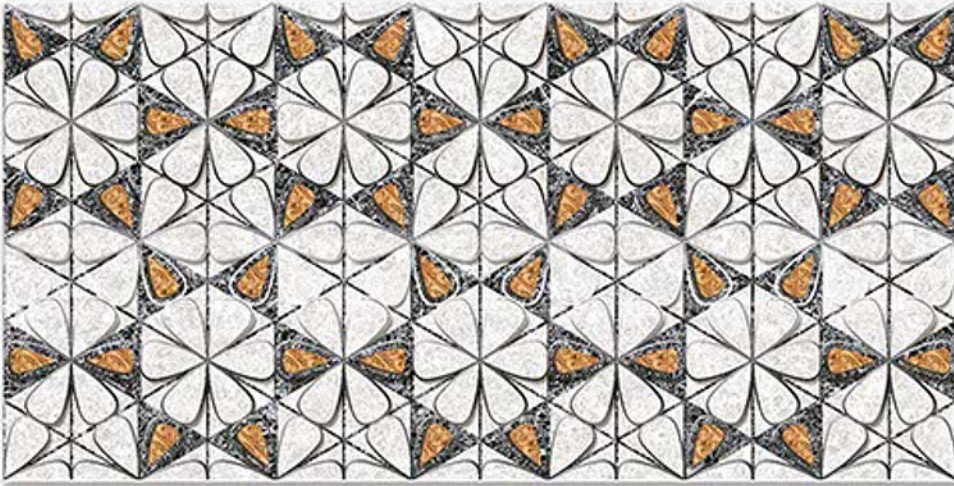

6066-HL-2

6066-DK

DIGITAL 300X
WALL TILES 600mm

Tile Shown
6066

resistant to salts | eco sustainable | fire proof | frost proof | random desing

Finish:Glossy

6067-LT

6067-HL-1