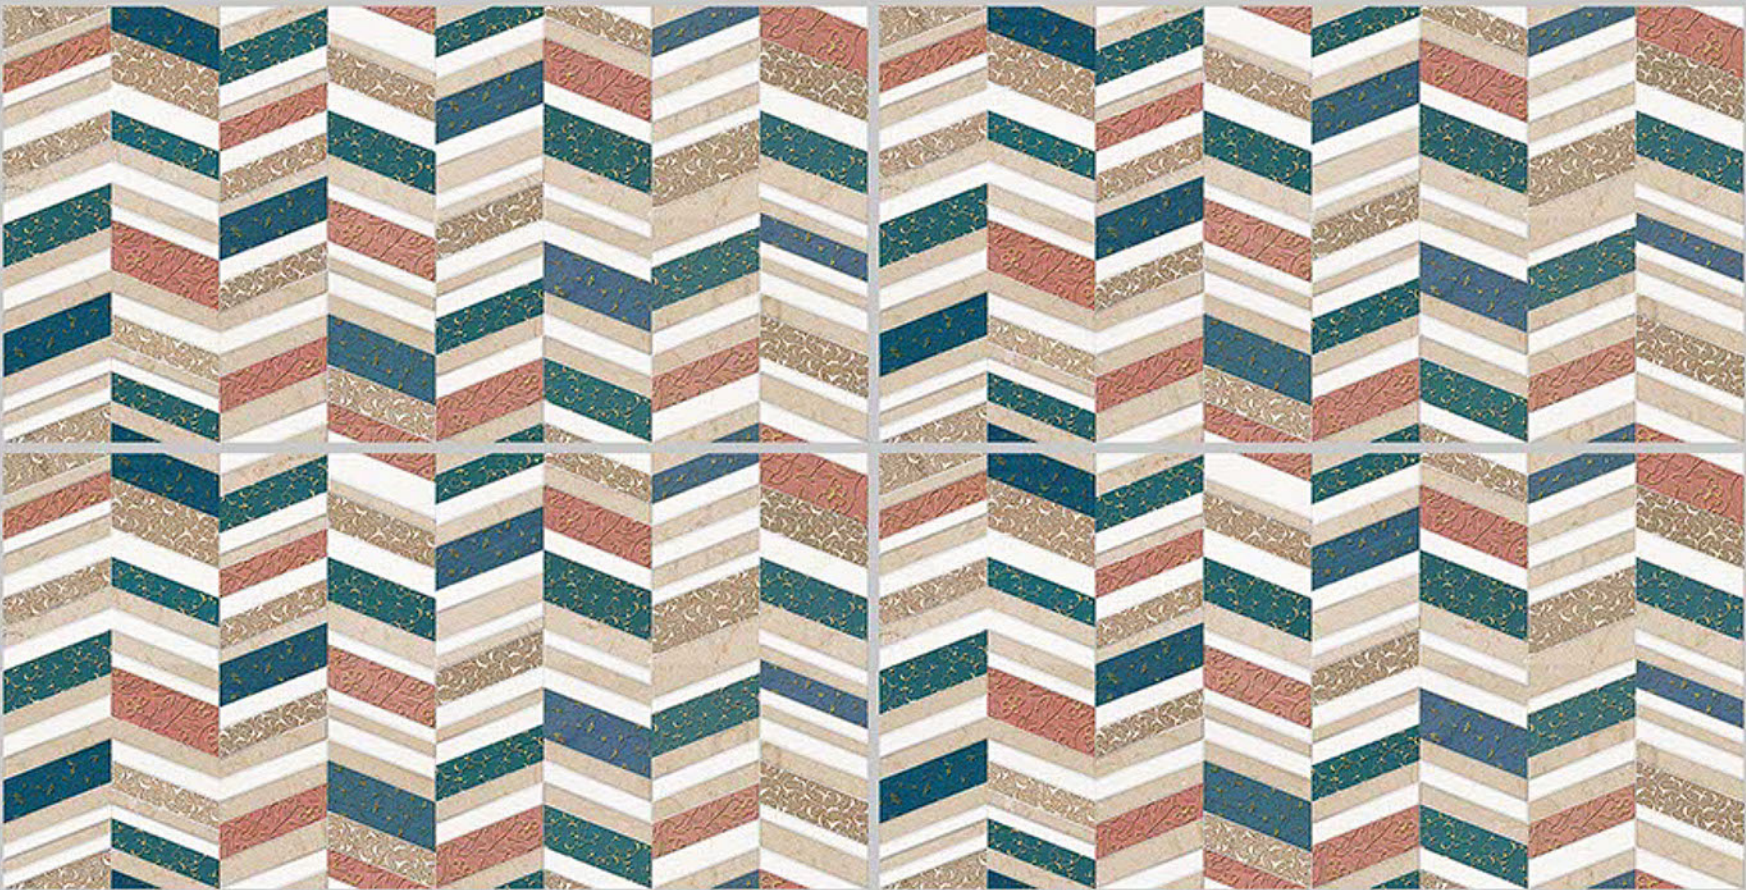

Tile Shown
6091

resistant to salts | eco sustainable | fire proof | frost proof | random desing

Finish:Glossy

6092-LT

6092-HL-1

6092-DK

DIGITAL 300X
WALL TILES 600mm

Tile Shown
6092