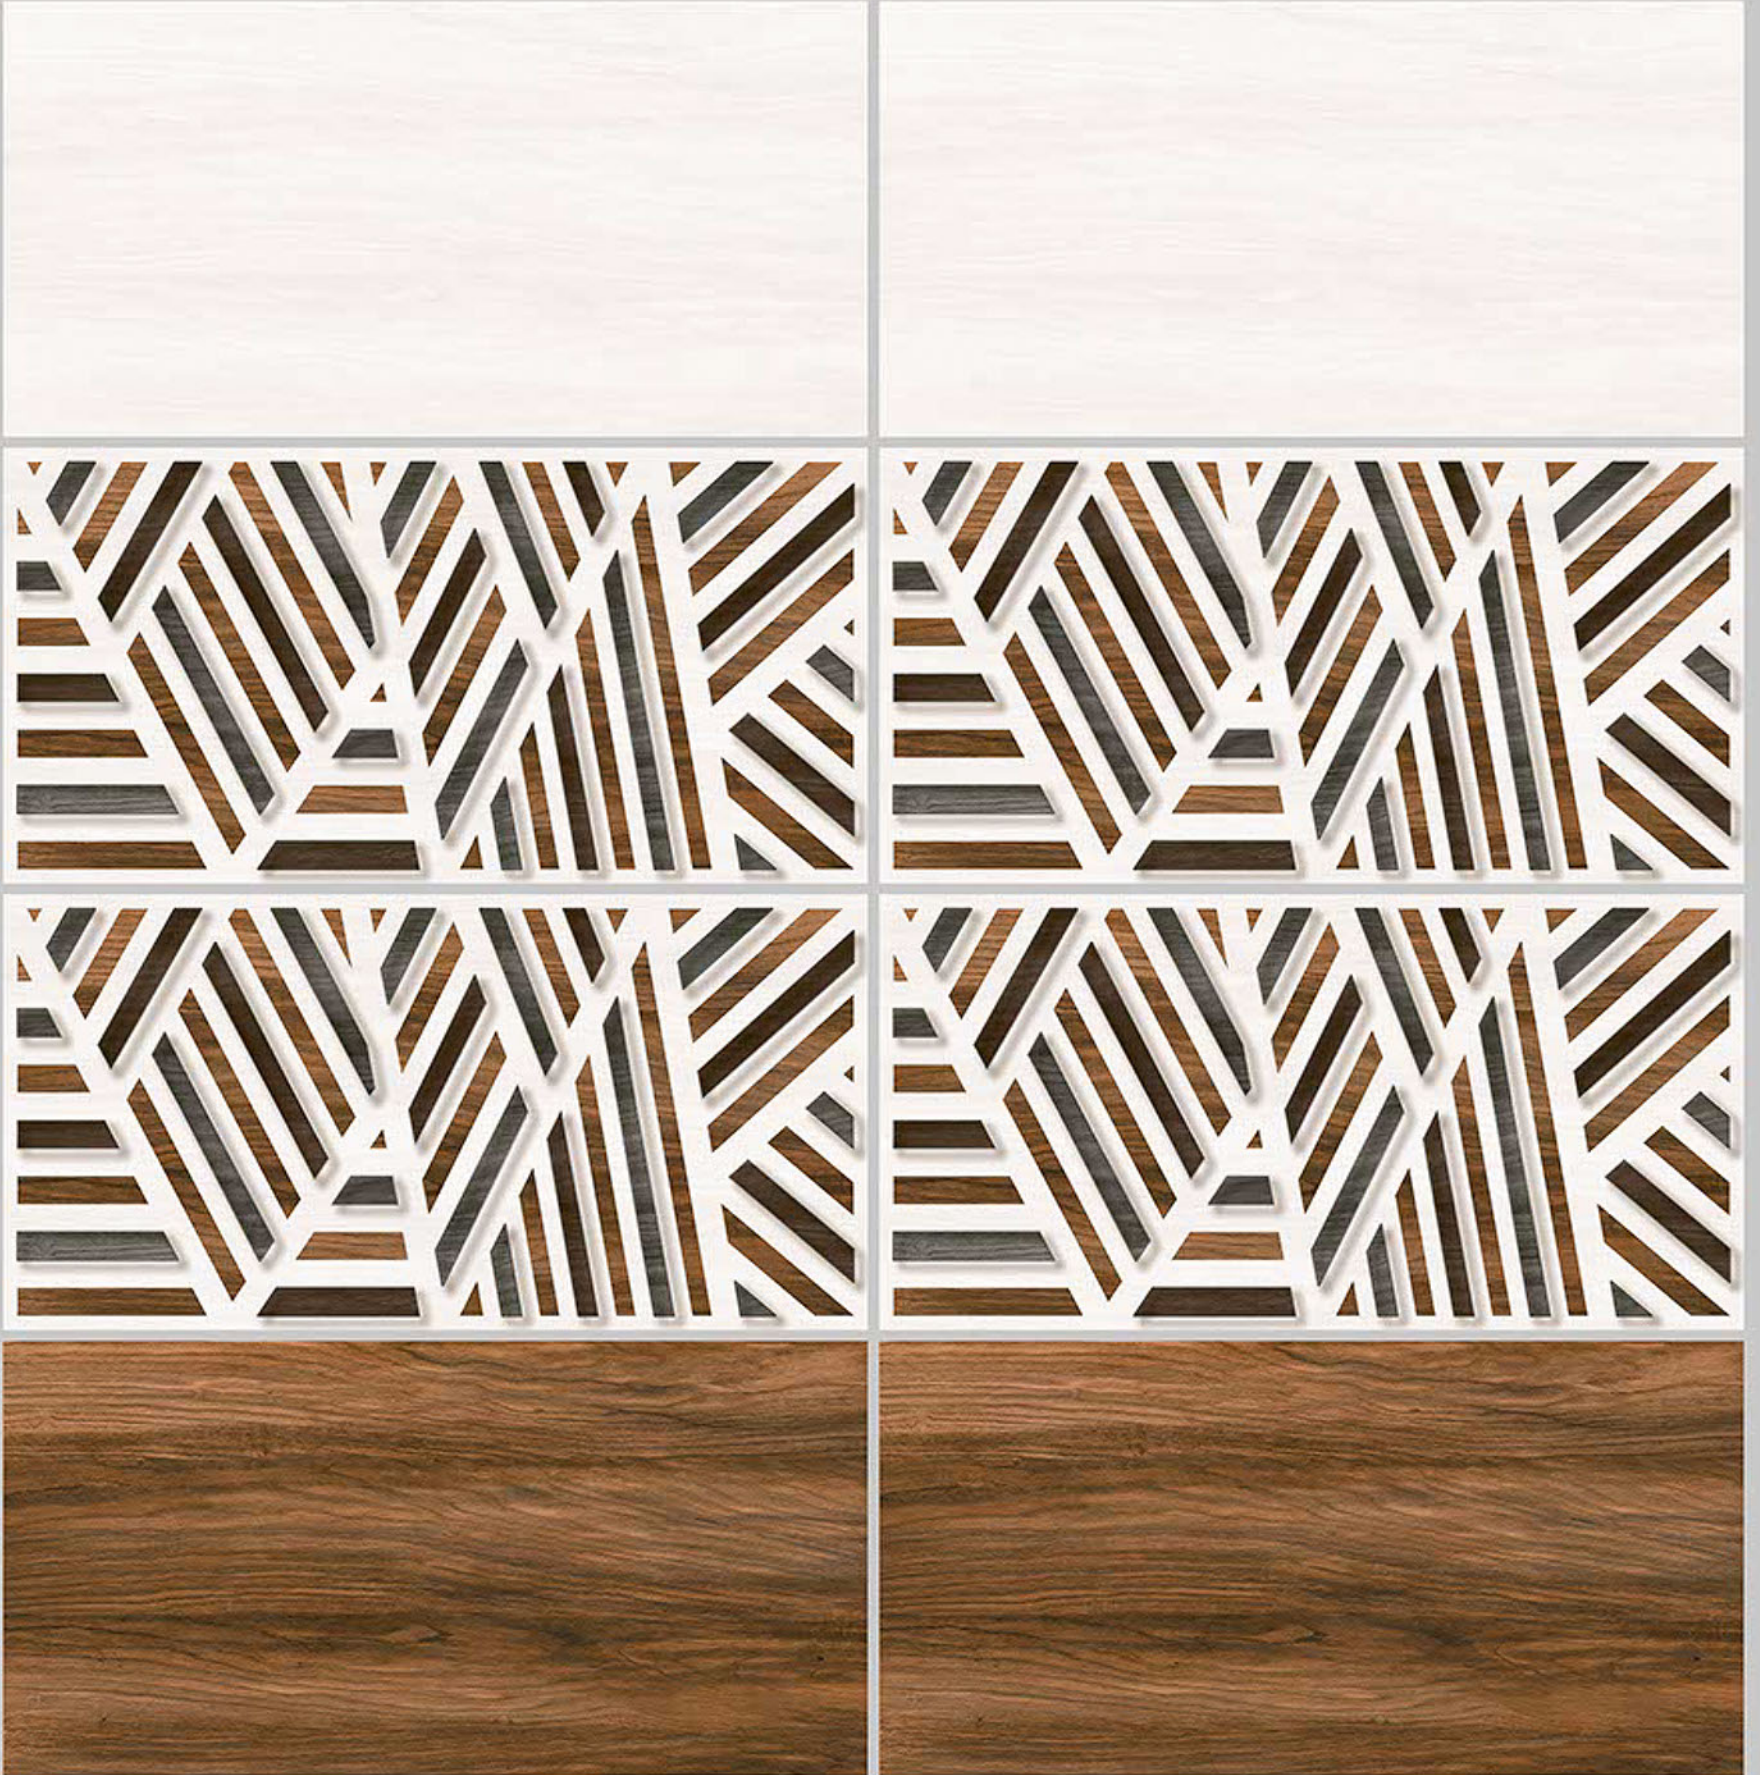

6058-DK

Tile Shown
6058