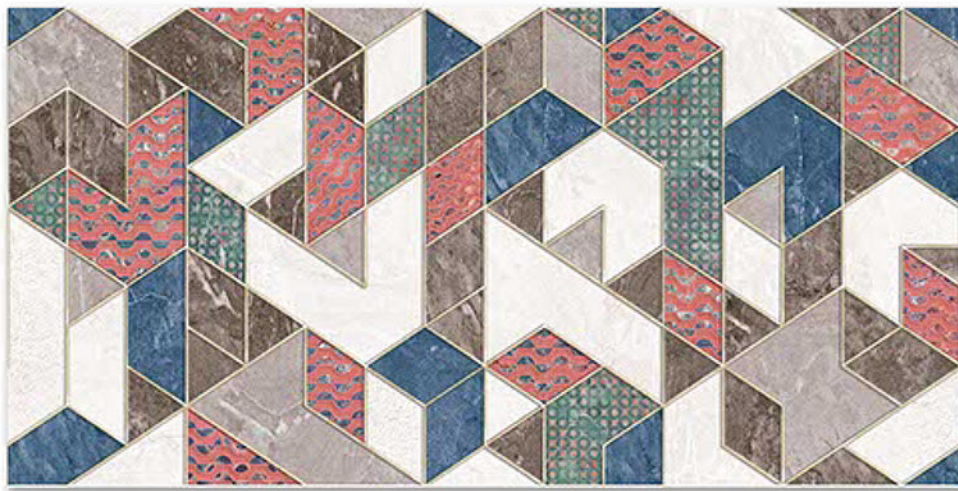

resistant to salts | eco sustainable | fire proof | frost proof | random desing

Finish:Glossy

6095-LT

DIGITAL 300X
WALL TILES 600mm