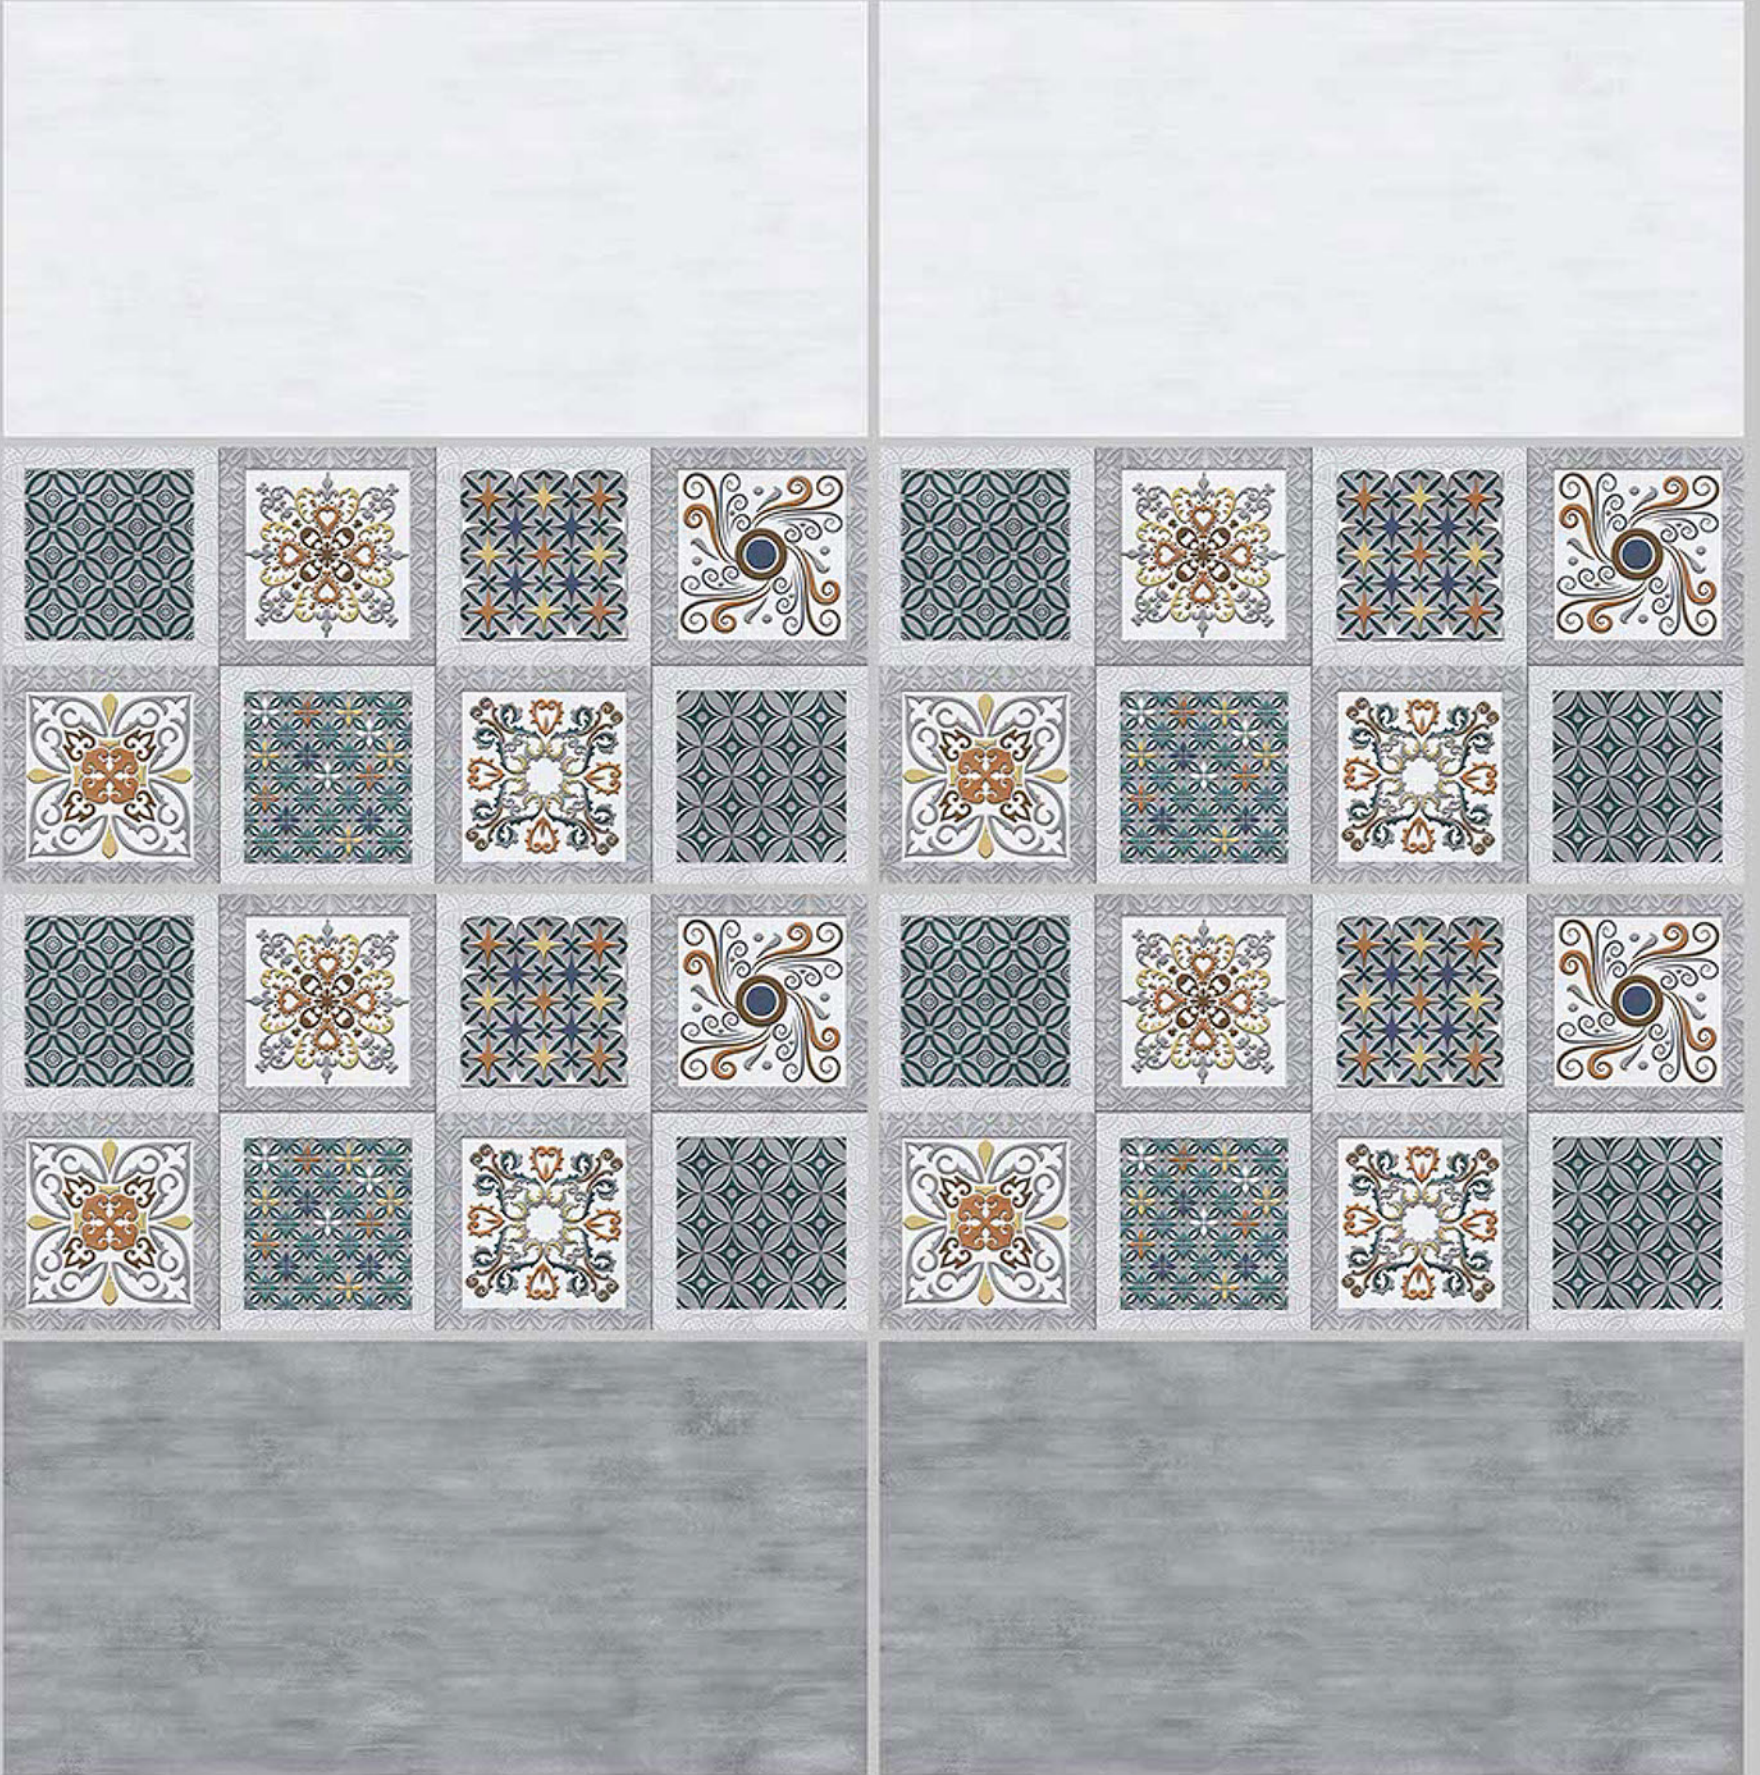

6080-DK

Tile Shown
6080