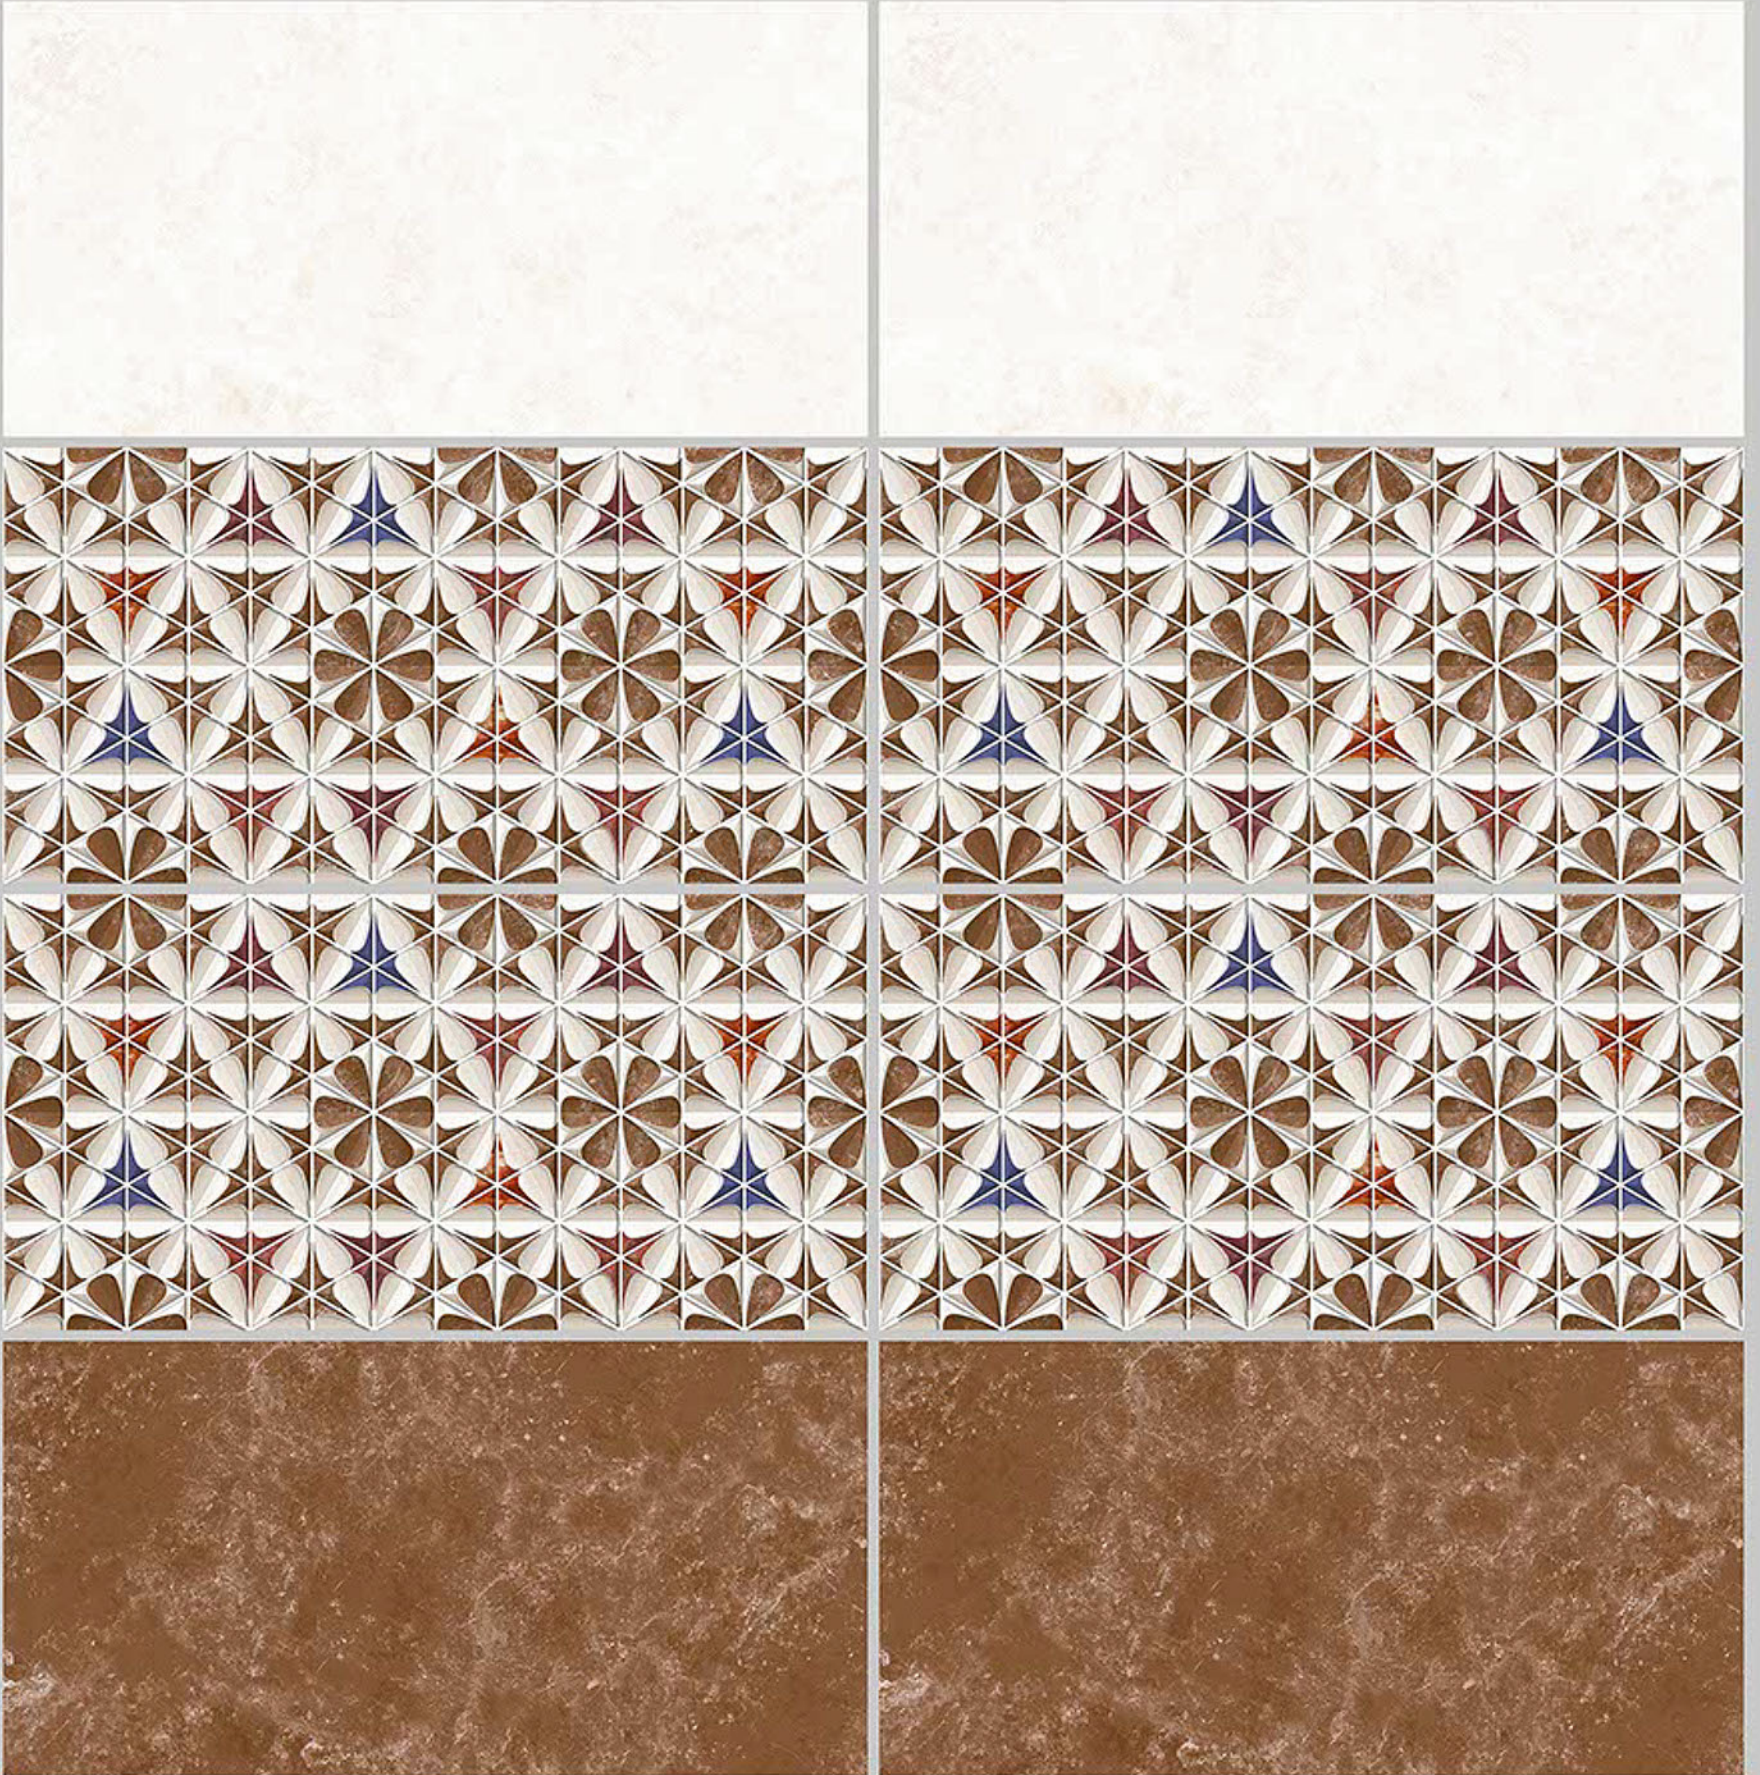

6098-DK

Tile Shown
6098