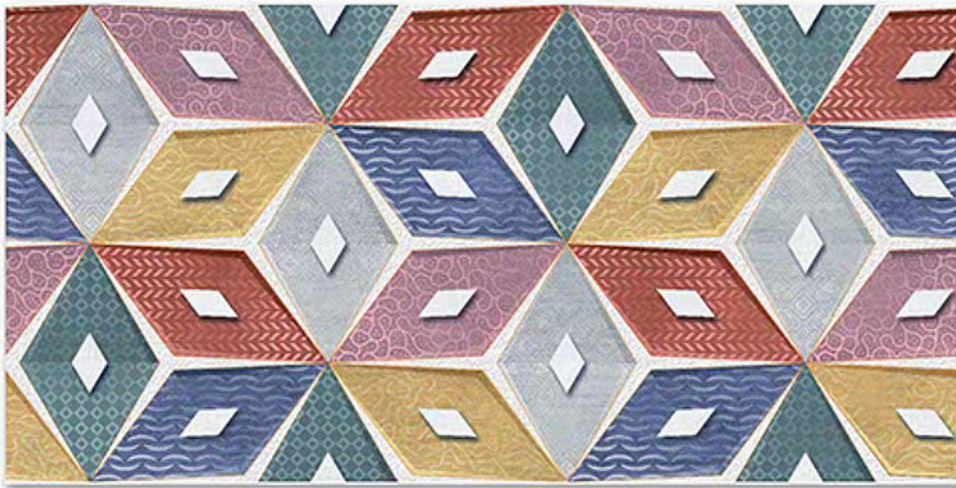

resistant to salts | eco sustainable | fire proof | frost proof | random desing

Finish:Glossy

6085-LT

DIGITAL 300X
WALL TILES 600mm