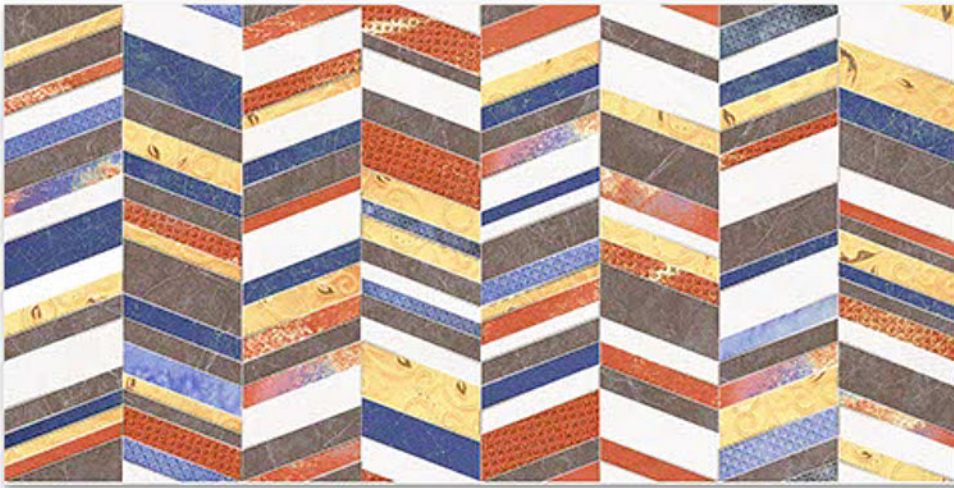

resistant to salts | eco sustainable | fire proof | frost proof | random desing

Finish:Glossy

6093-LT

DIGITAL 300X
WALL TILES 600mm