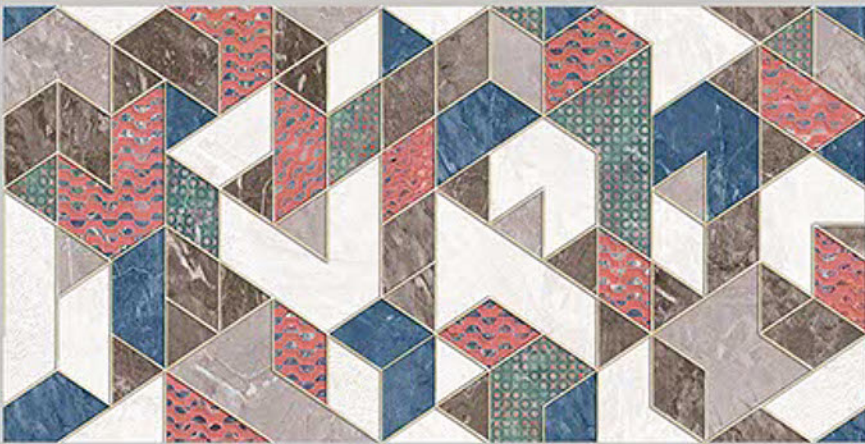

6095-LT

6095-HL-1

6095-DK

DIGITAL 300X
WALL TILES 600mm

Tile Shown
6095

resistant to salts | eco sustainable | fire proof | frost proof | random desing

Finish:Glossy

6096-LT