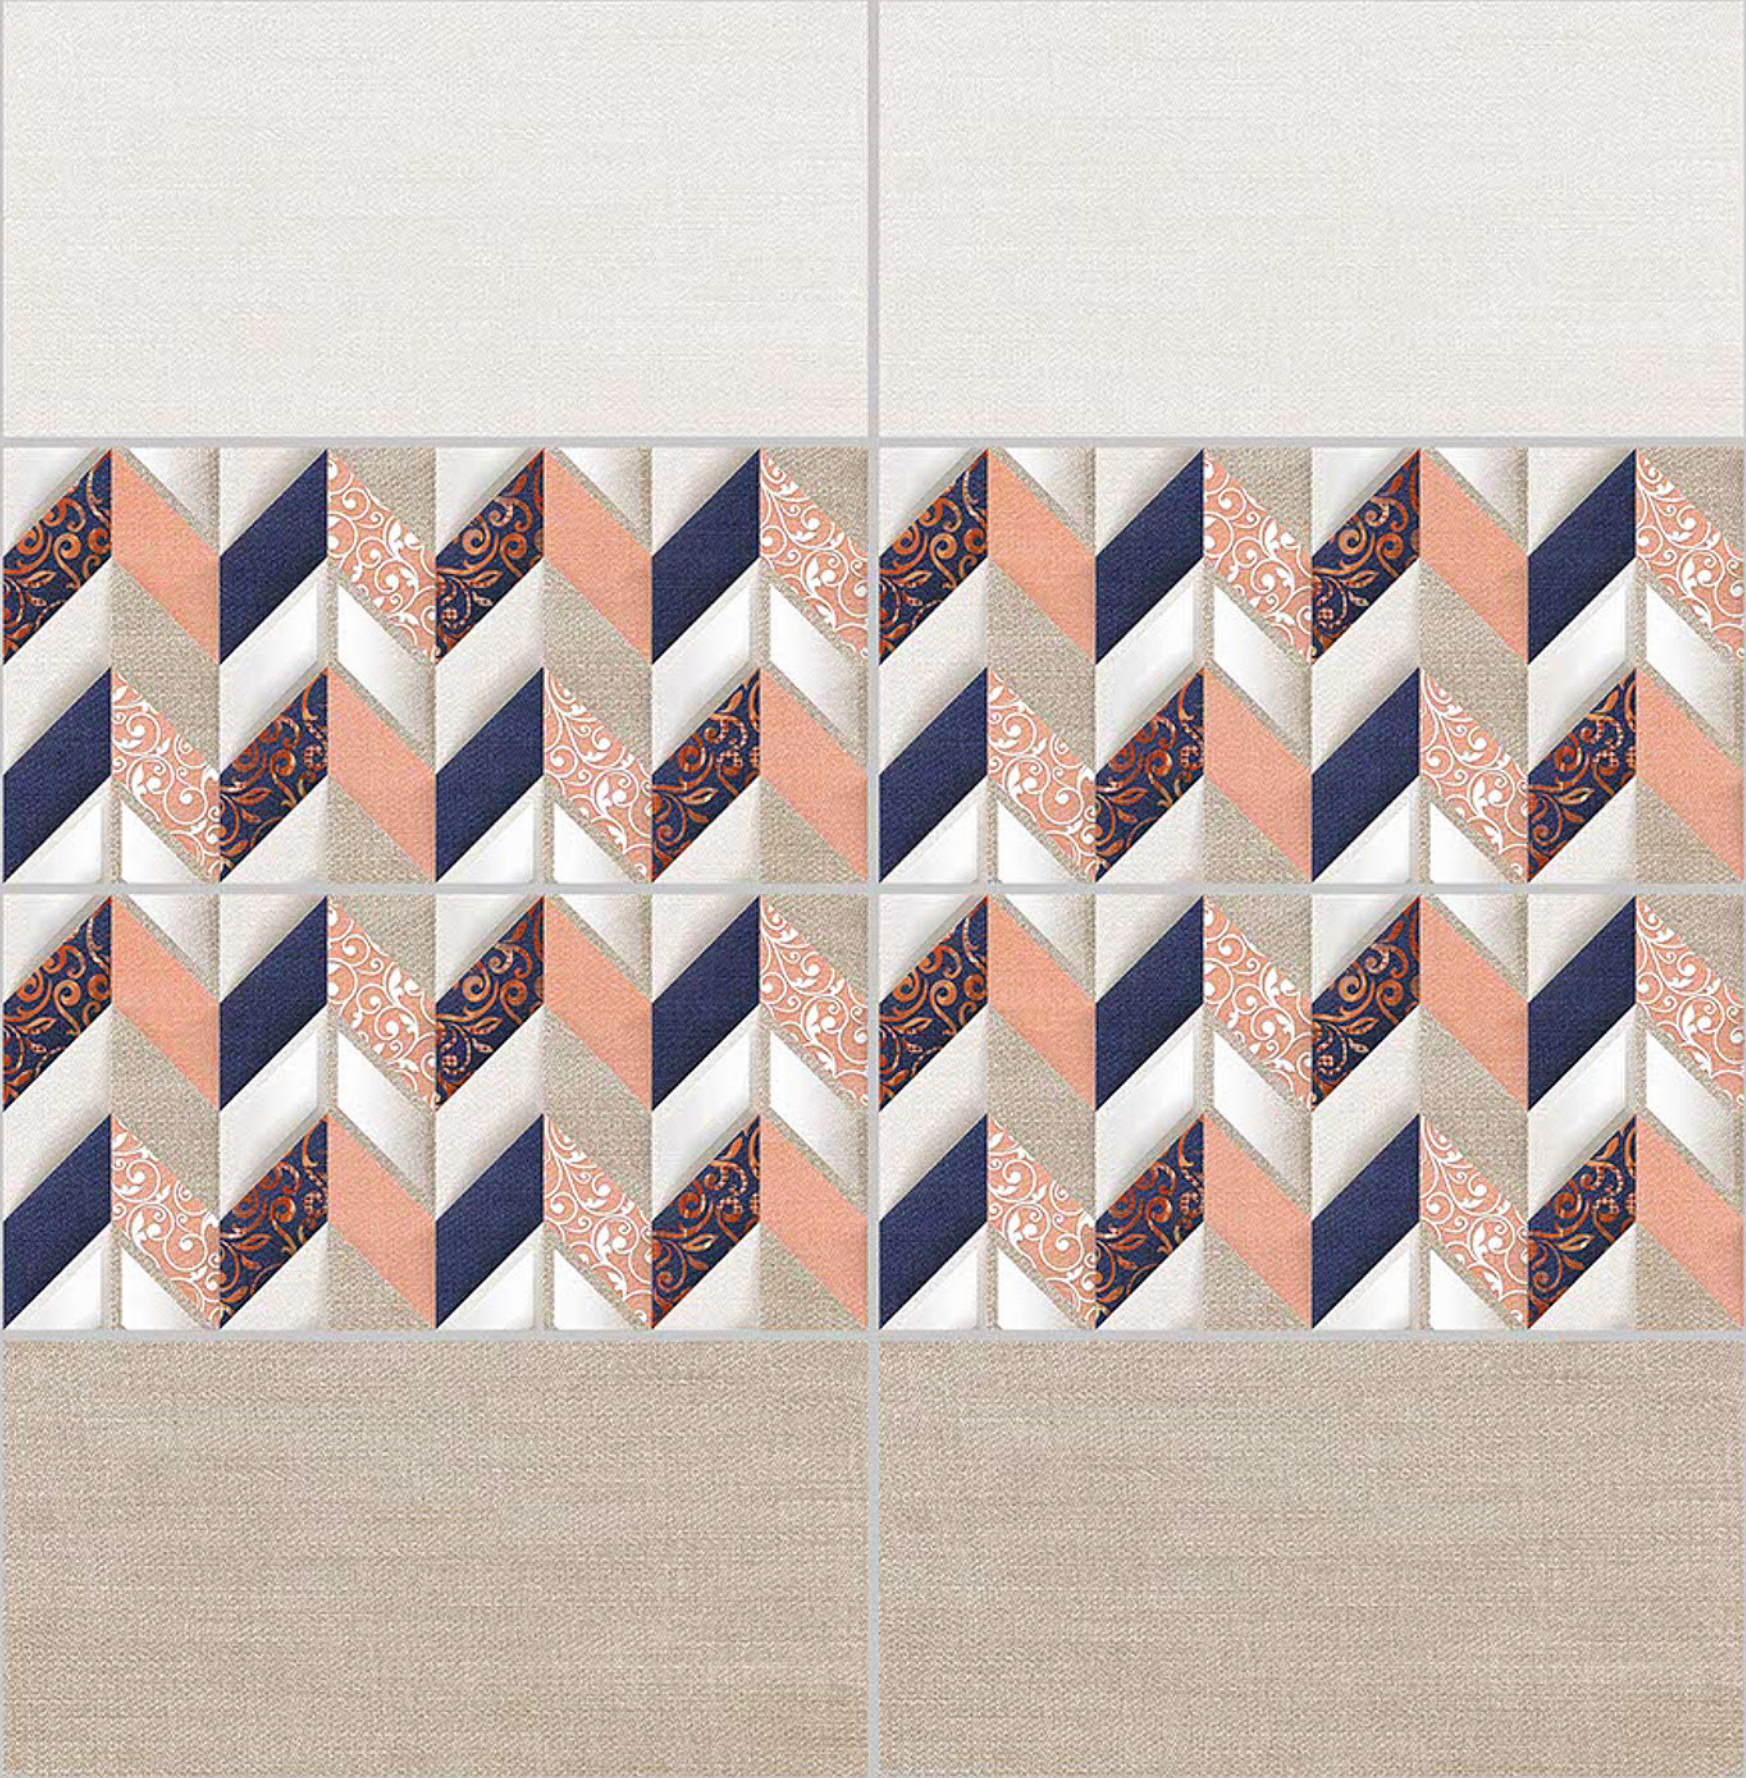

6088-DK

Tile Shown
6088