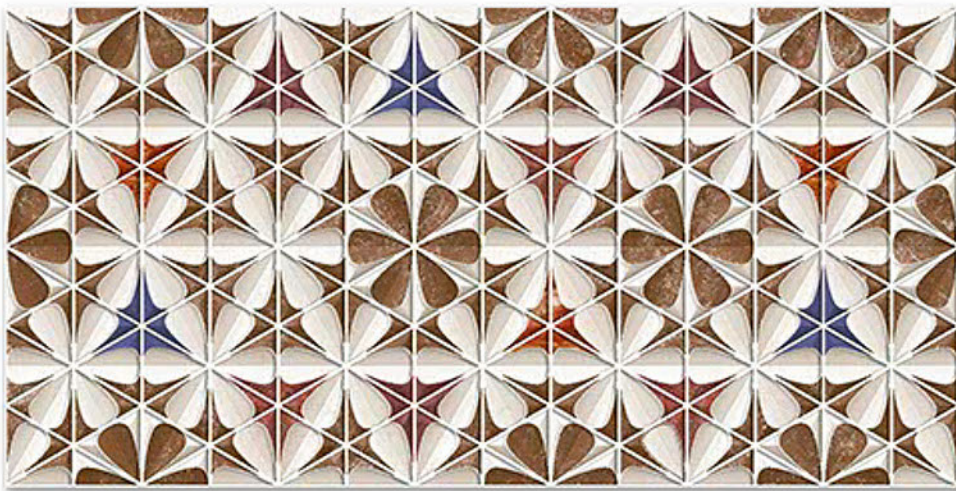

6097-DK

DIGITAL 300X
WALL TILES 600mm

Tile Shown
6097

resistant to salts | eco sustainable | fire proof | frost proof | random desing

Finish:Glossy

6098-LT

6098-HL-1

6098-DK