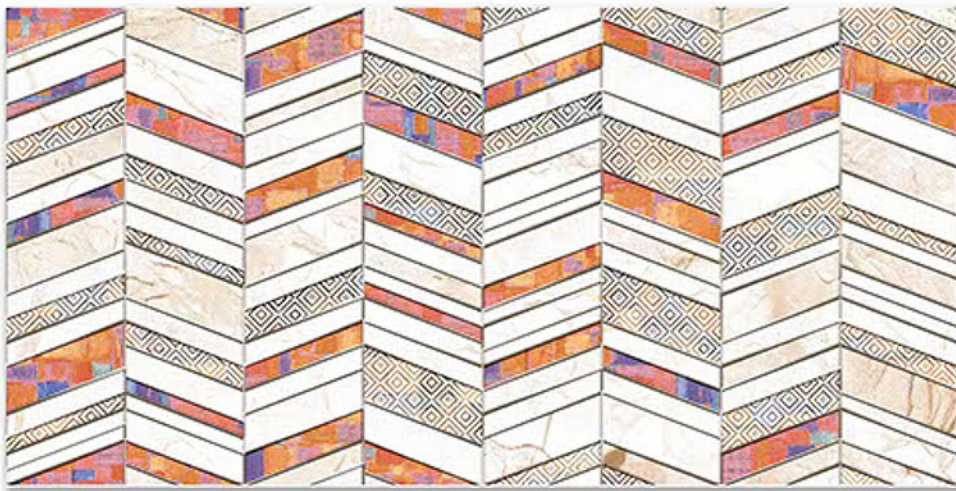

resistant to salts | eco sustainable | fire proof | frost proof | random desing

Finish:Glossy

6073-LT

DIGITAL 300X
WALL TILES 600mm