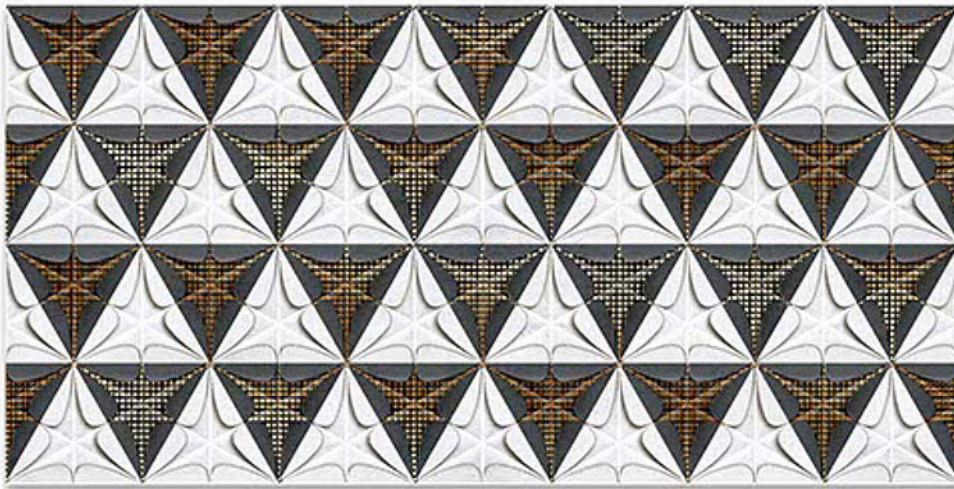

6067-HL-2

6067-DK

DIGITAL 300X
WALL TILES 600mm

Tile Shown
6067

resistant to salts | eco sustainable | fire proof | frost proof | random desing

Finish:Glossy

6068-LT

6068-HL-1