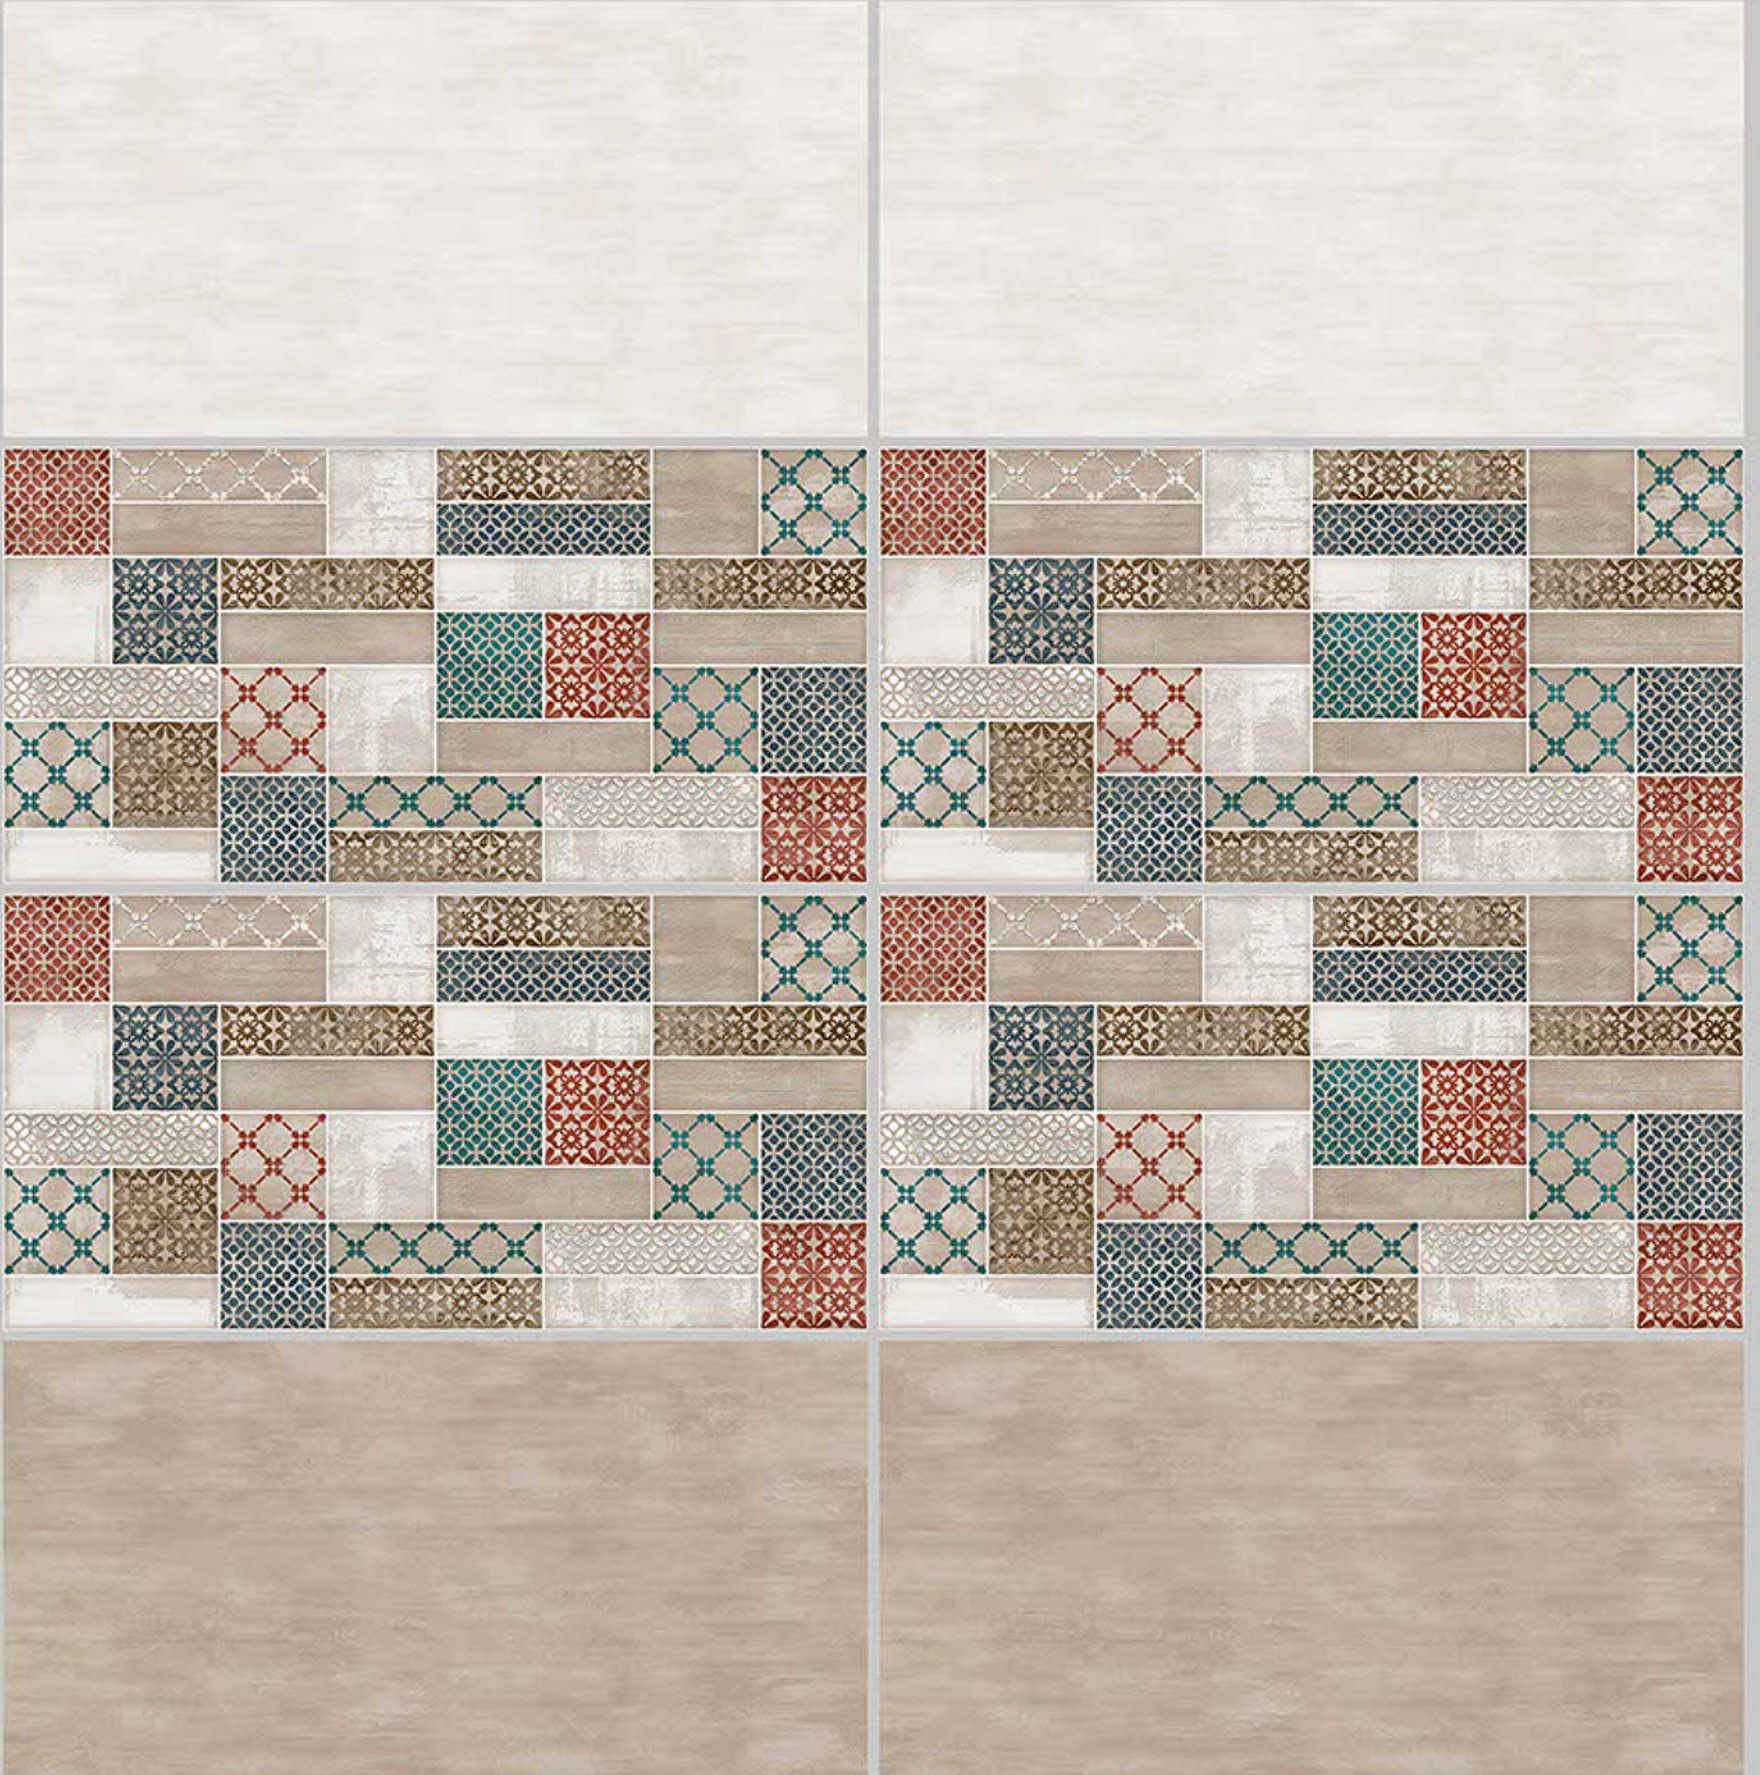

Finish:Glossy

6053-LT

6053-HL-1

6053-DK

DIGITAL 300X
WALL TILES 600mm

Tile Shown
6053

resistant to salts | eco sustainable | fire proof | frost proof | random desing

Finish:Glossy