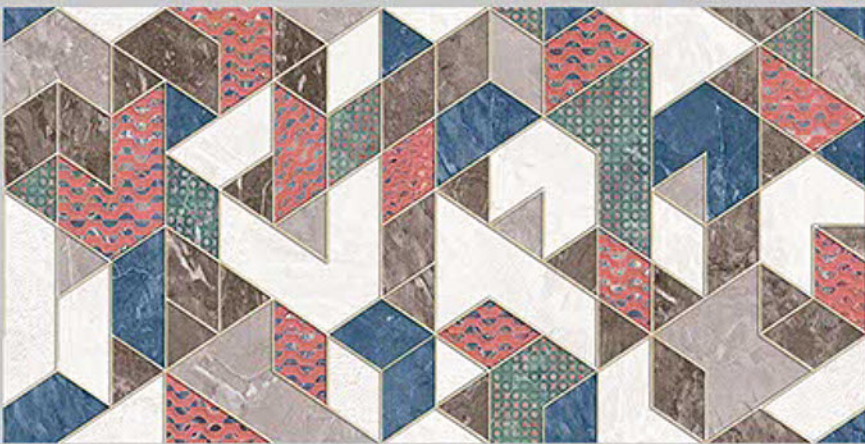

6095-LT

6095-HL-1

6095-DK

DIGITAL 300X
WALL TILES 600mm

Tile Shown
6095

resistant to salts | eco sustainable | fire proof | frost proof | random desing

Finish:Glossy

6096-LT