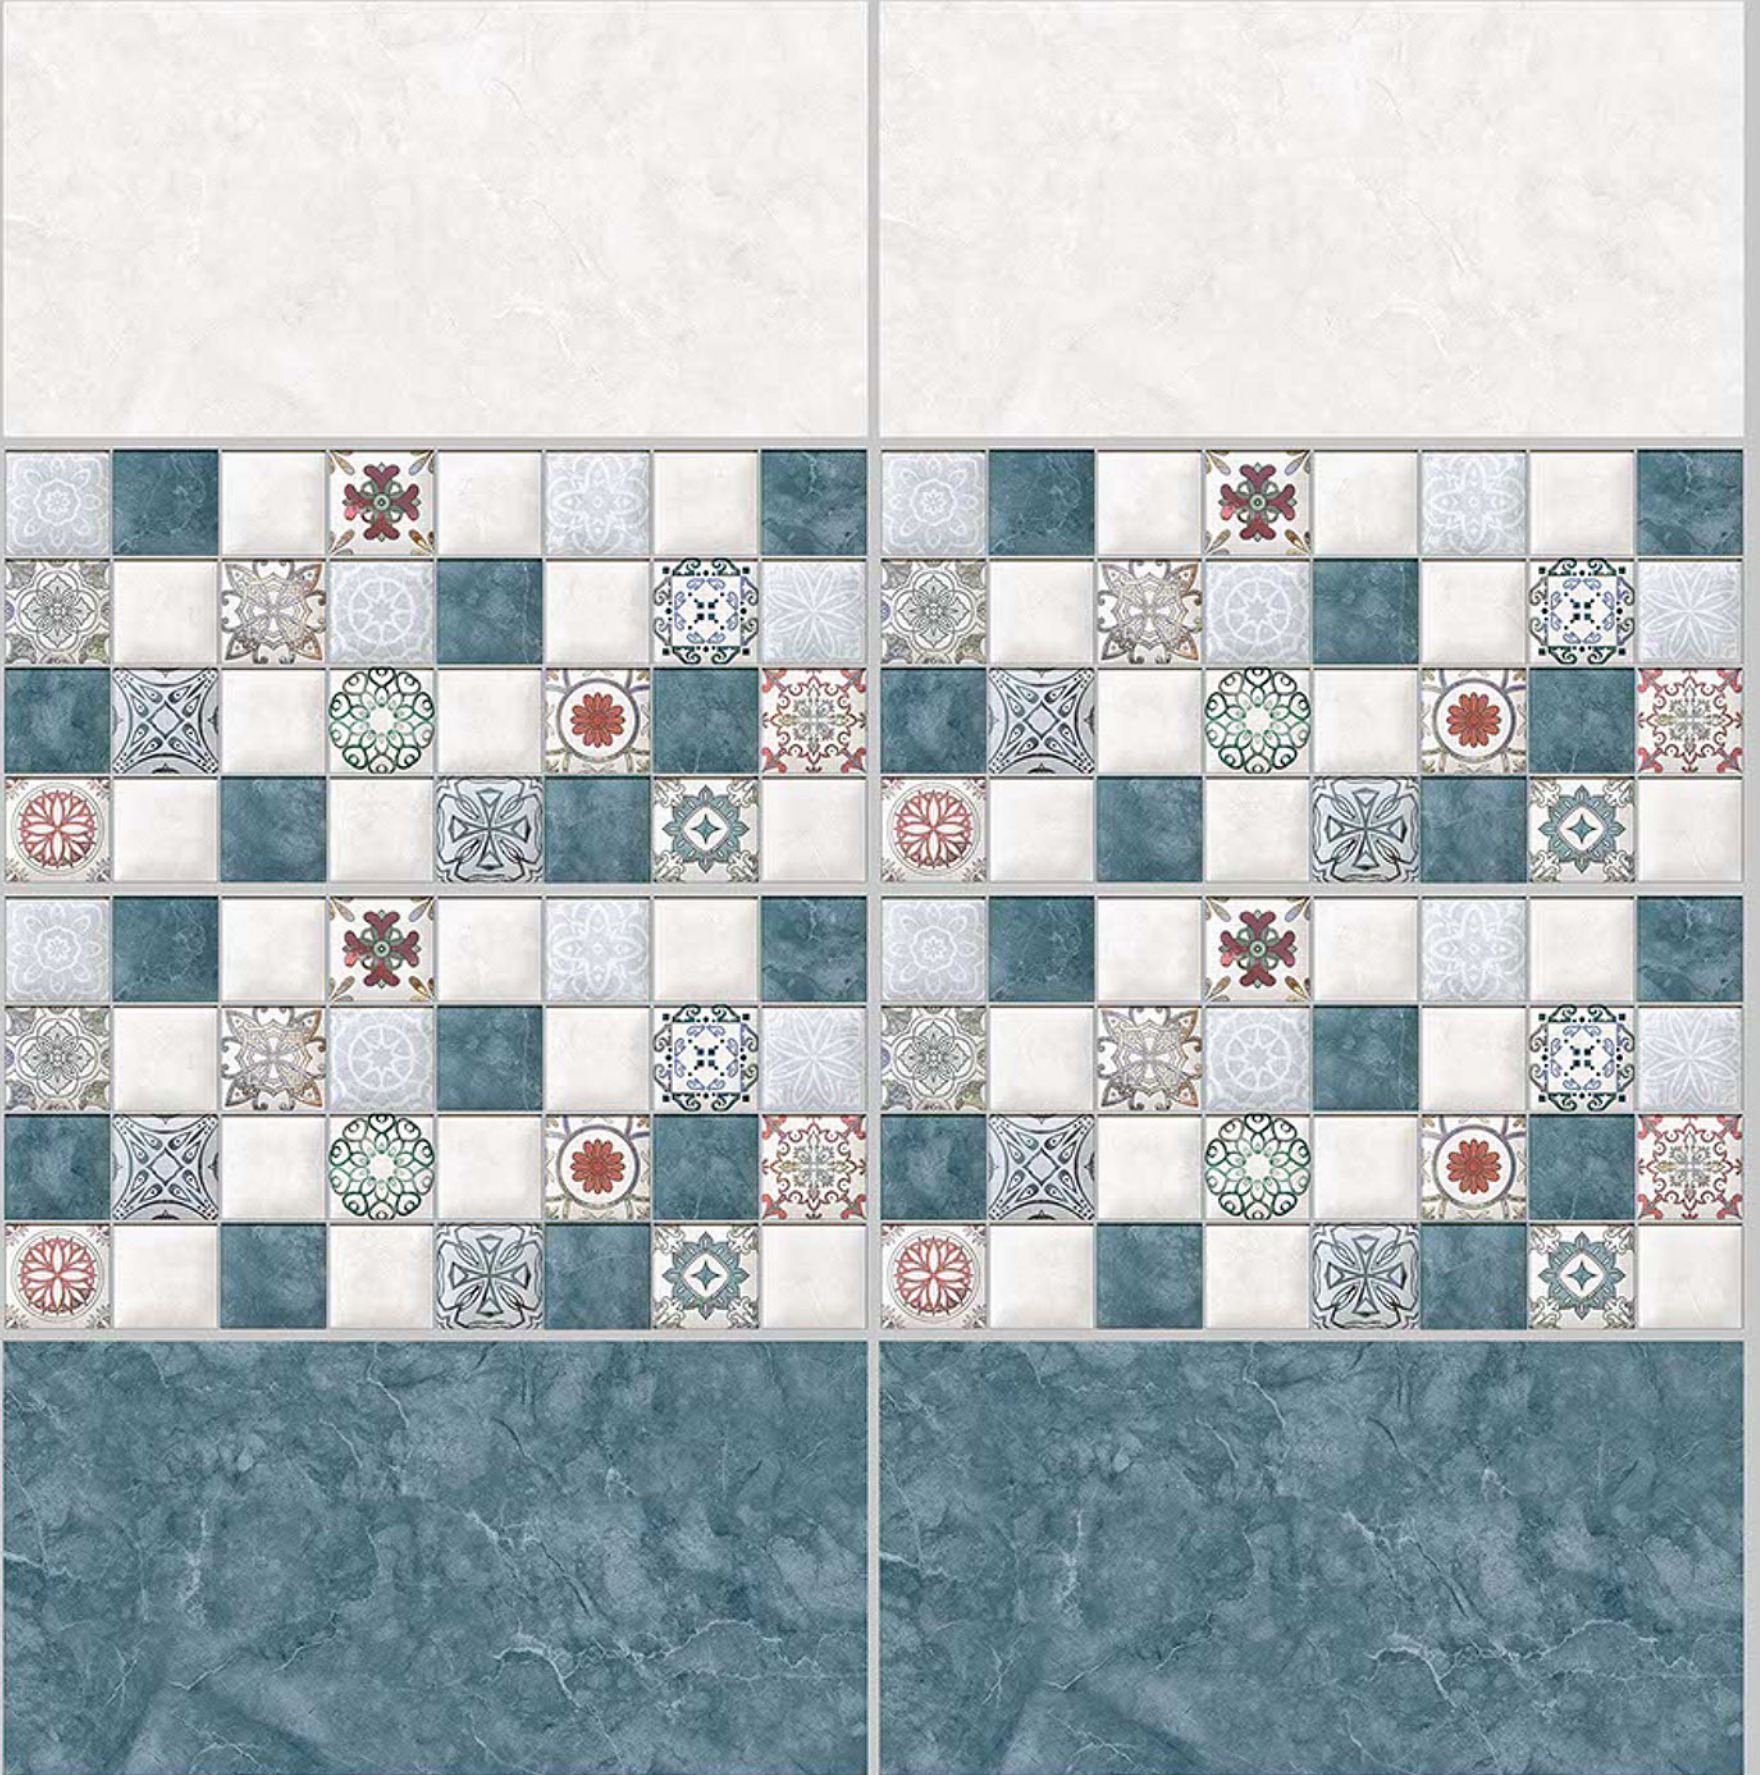

Tile Shown
6083

resistant to salts | eco sustainable | fire proof | frost proof | random desing

Finish:Glossy

6084-LT

6084-HL-1

6084-DK

DIGITAL 300X
WALL TILES 600mm

Tile Shown
6084