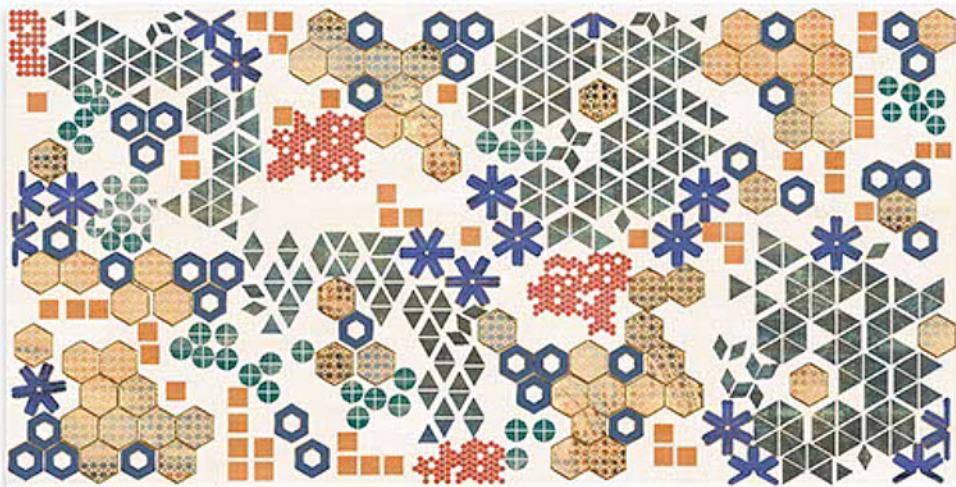

Tile Shown
6082

resistant to salts | eco sustainable | fire proof | frost proof | random desing

Finish:Glossy

6083-LT

6083-HL-1

6083-HL-2

6083-DK

DIGITAL 300X
WALL TILES 600mm