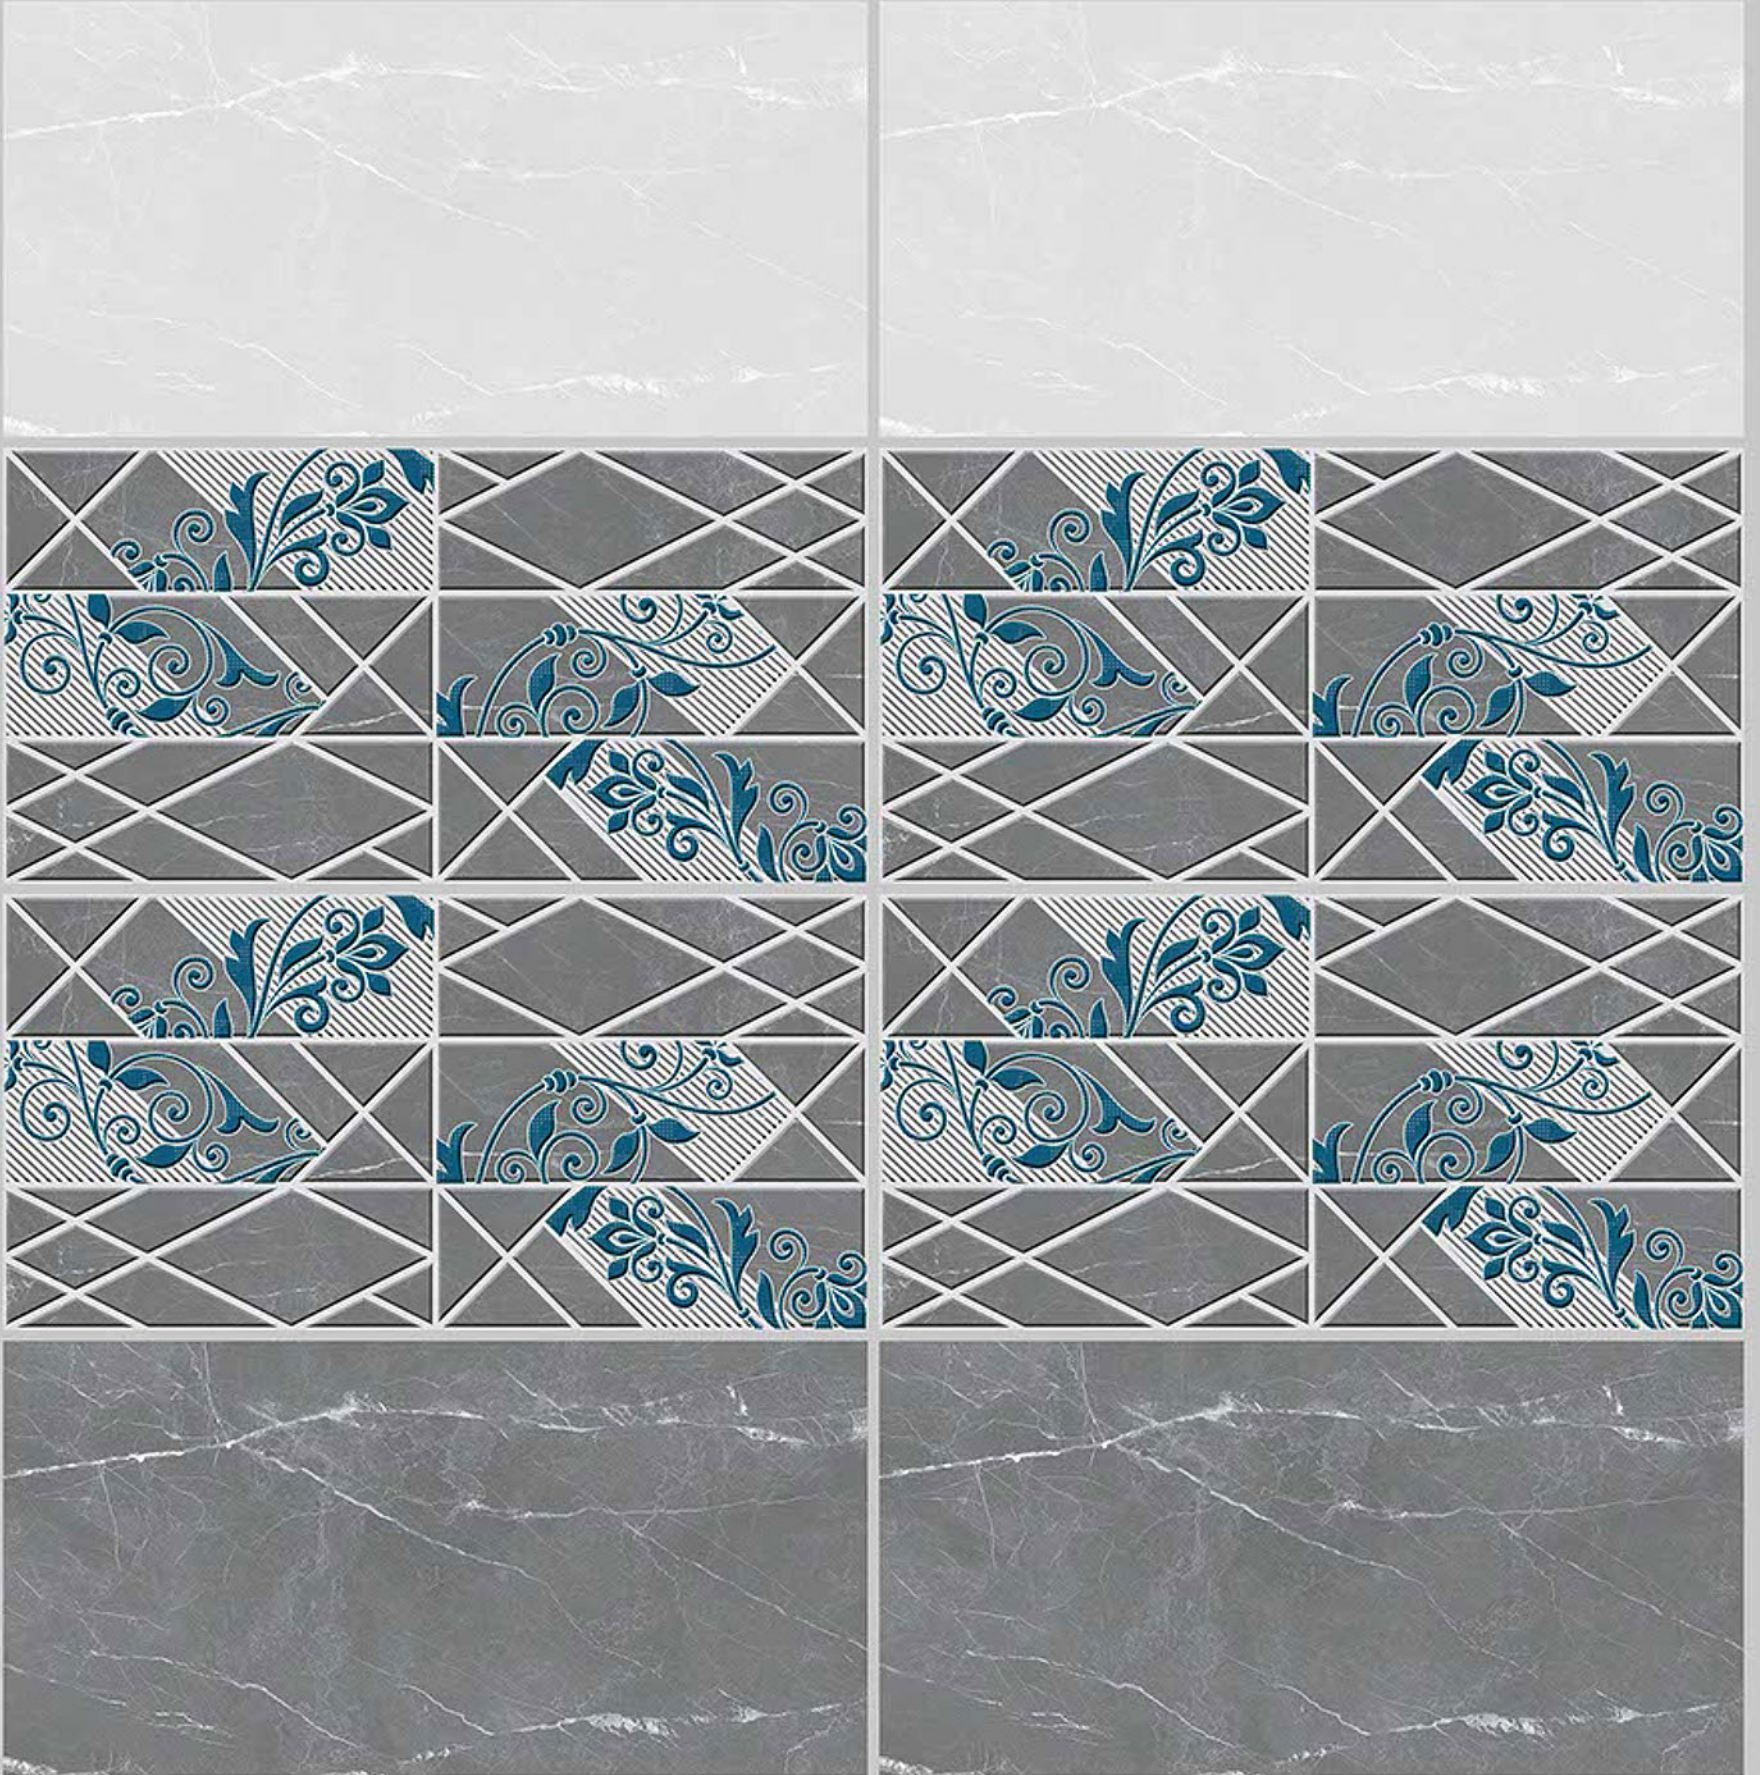

6089-DK

Tile Shown
6089