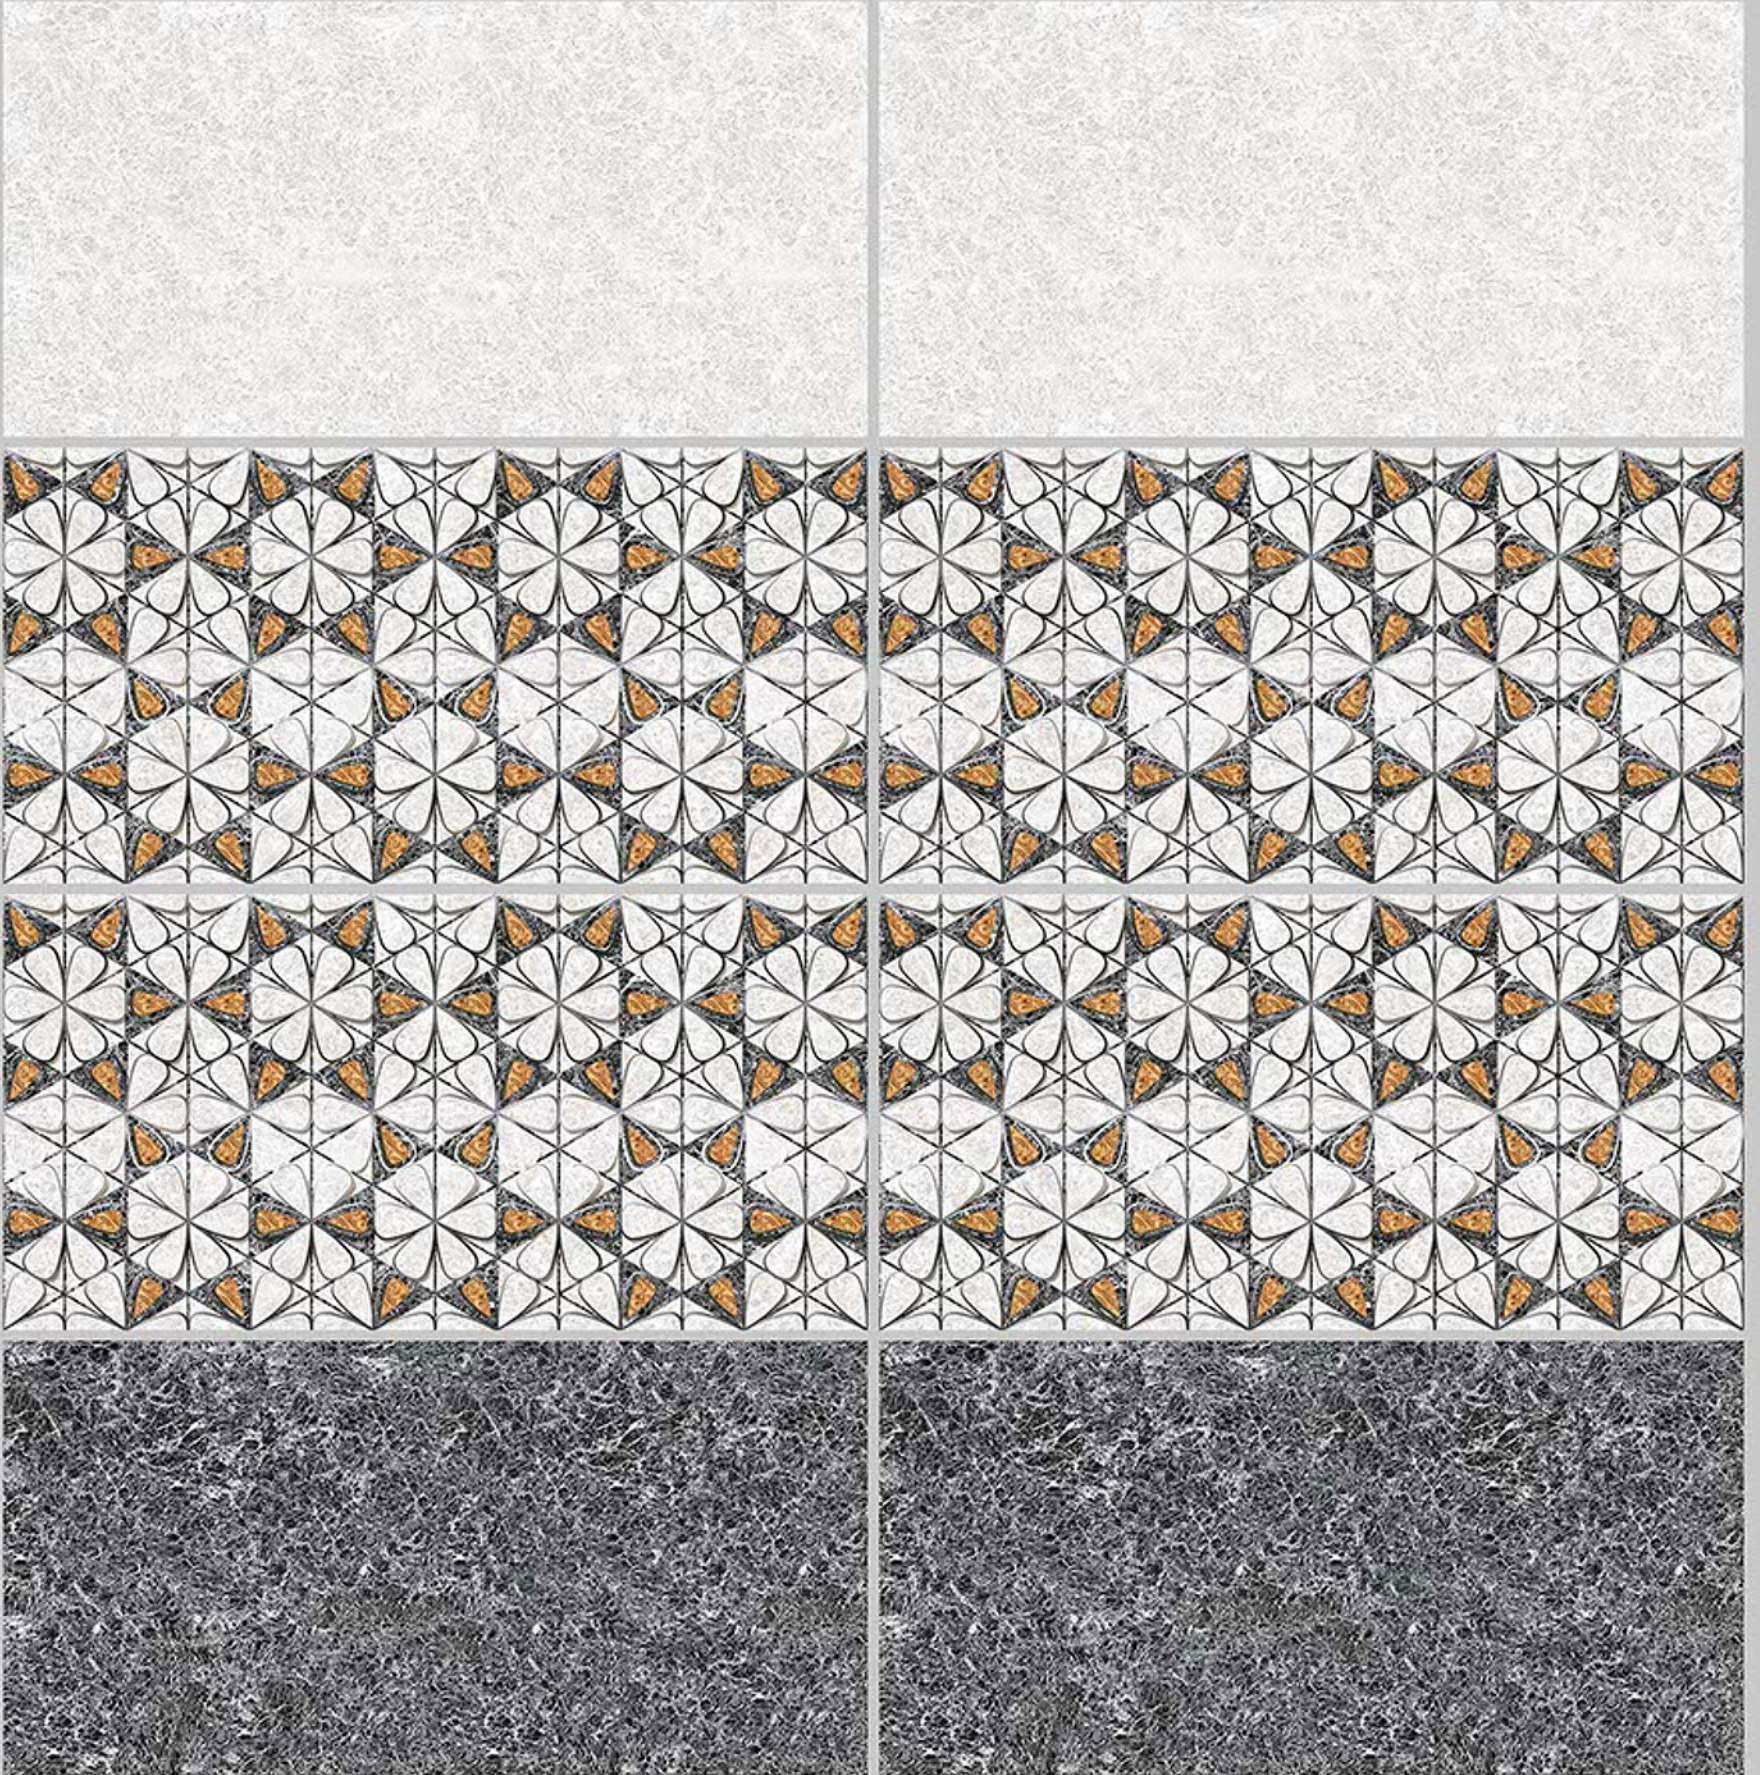

6067-DK

Tile Shown
6067