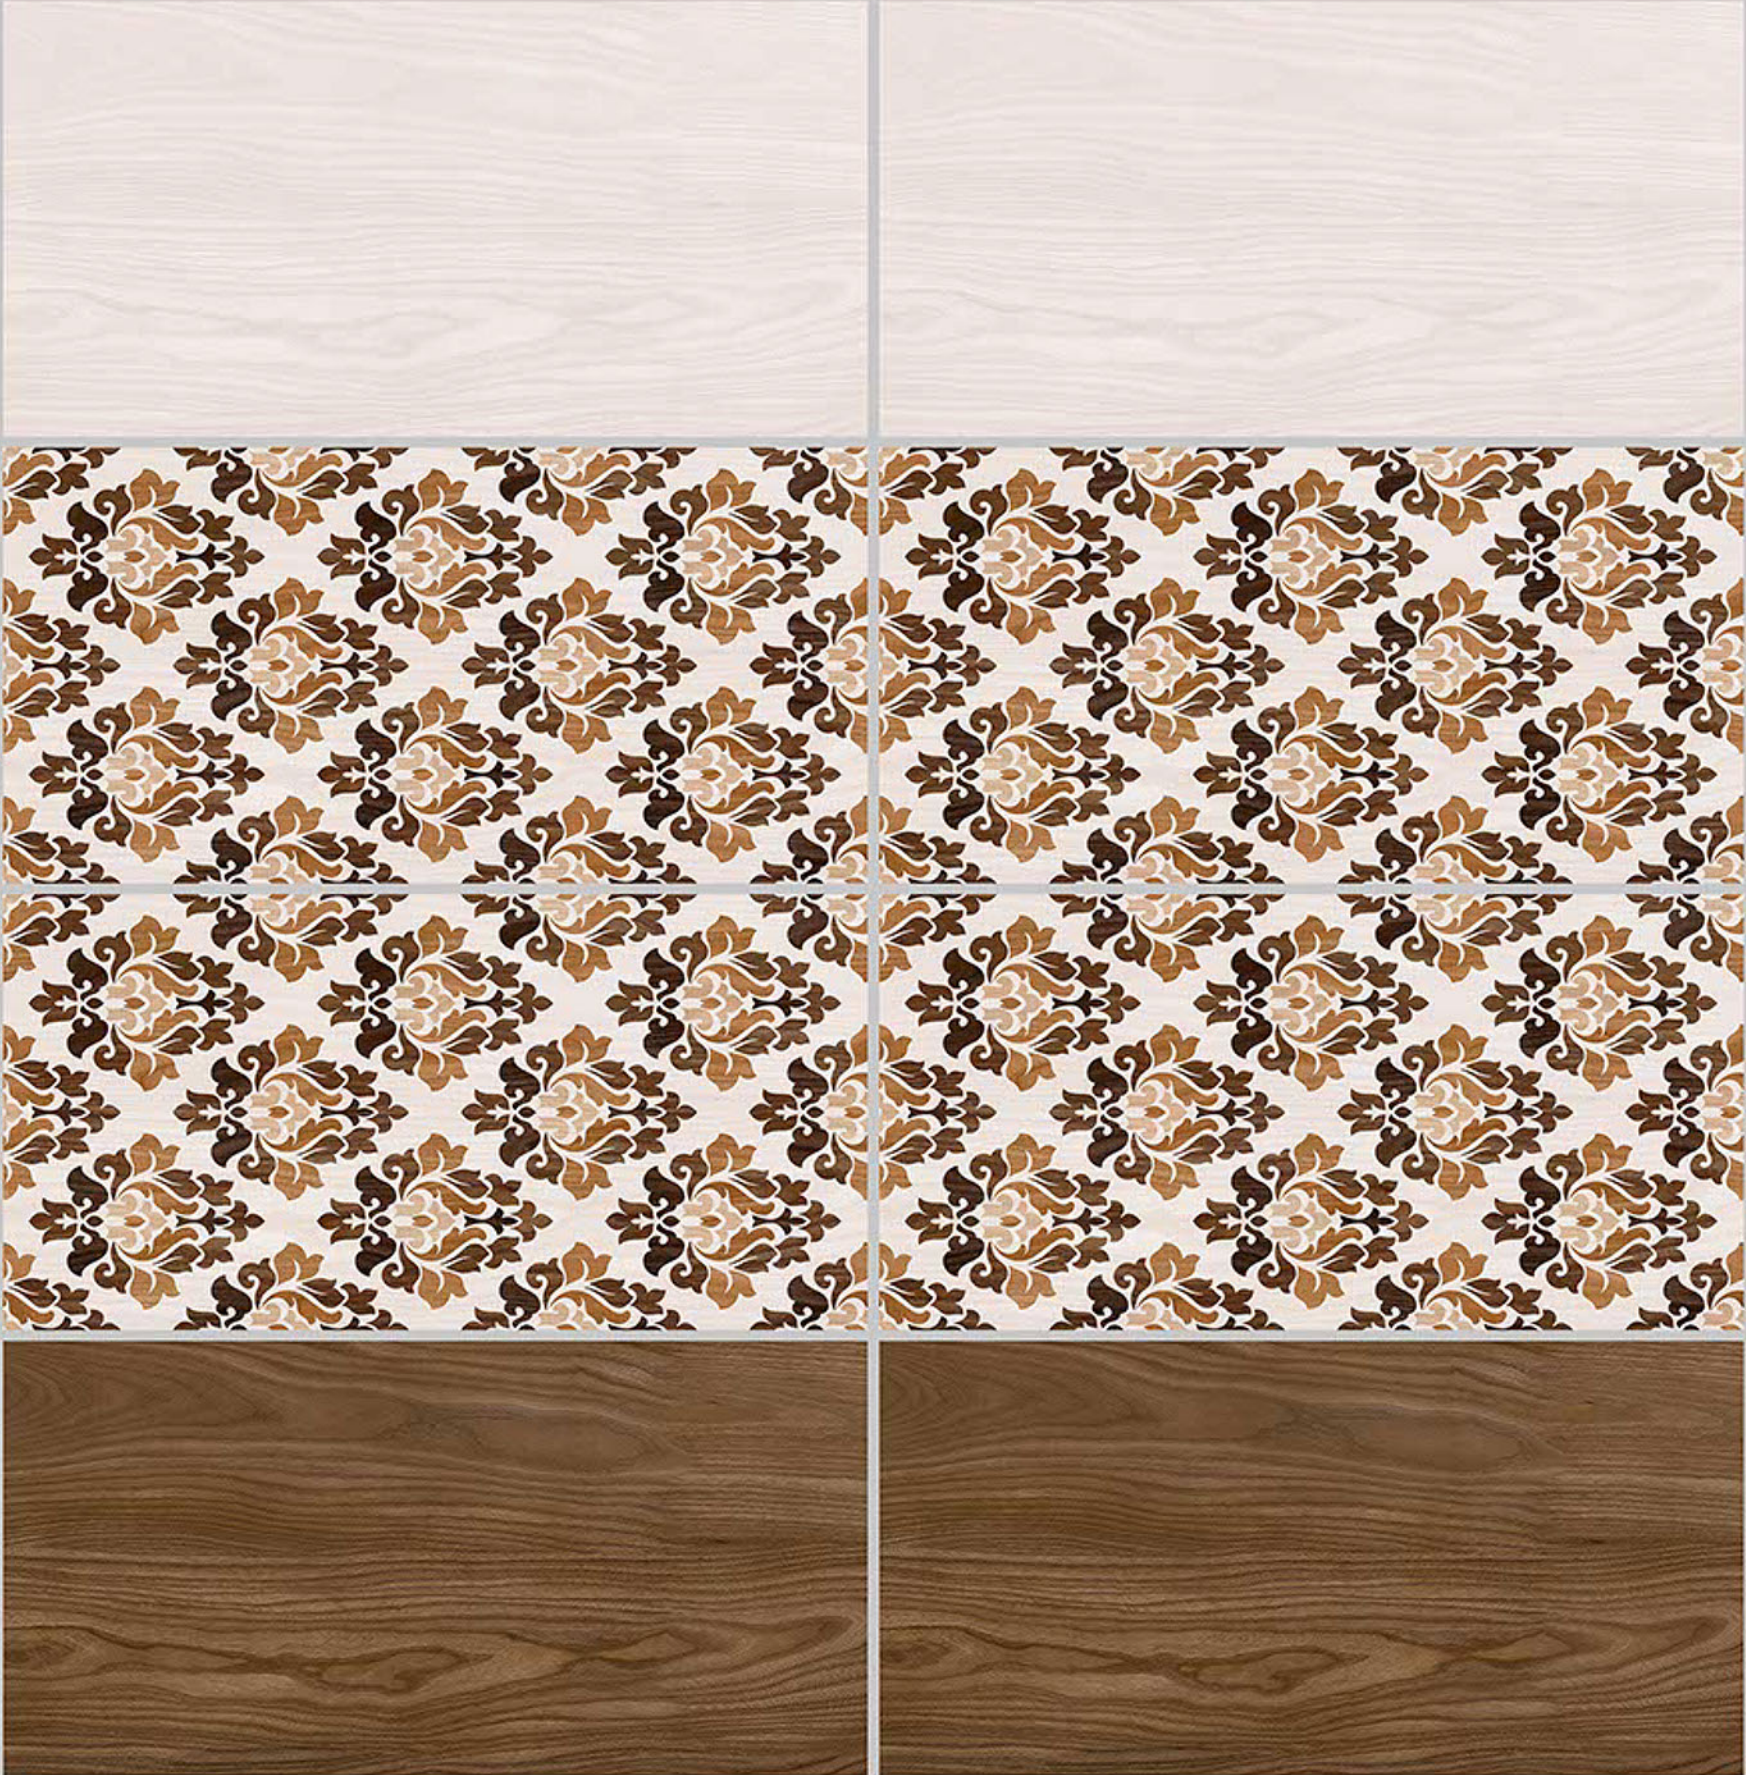

resistant to salts | eco sustainable | fire proof | frost proof | random desing

Finish:Glossy

6052-LT

6052-HL-1

6052-DK

DIGITAL 300X
WALL TILES 600mm

Tile Shown
6052

resistant to salts | eco sustainable | fire proof | frost proof | random desing