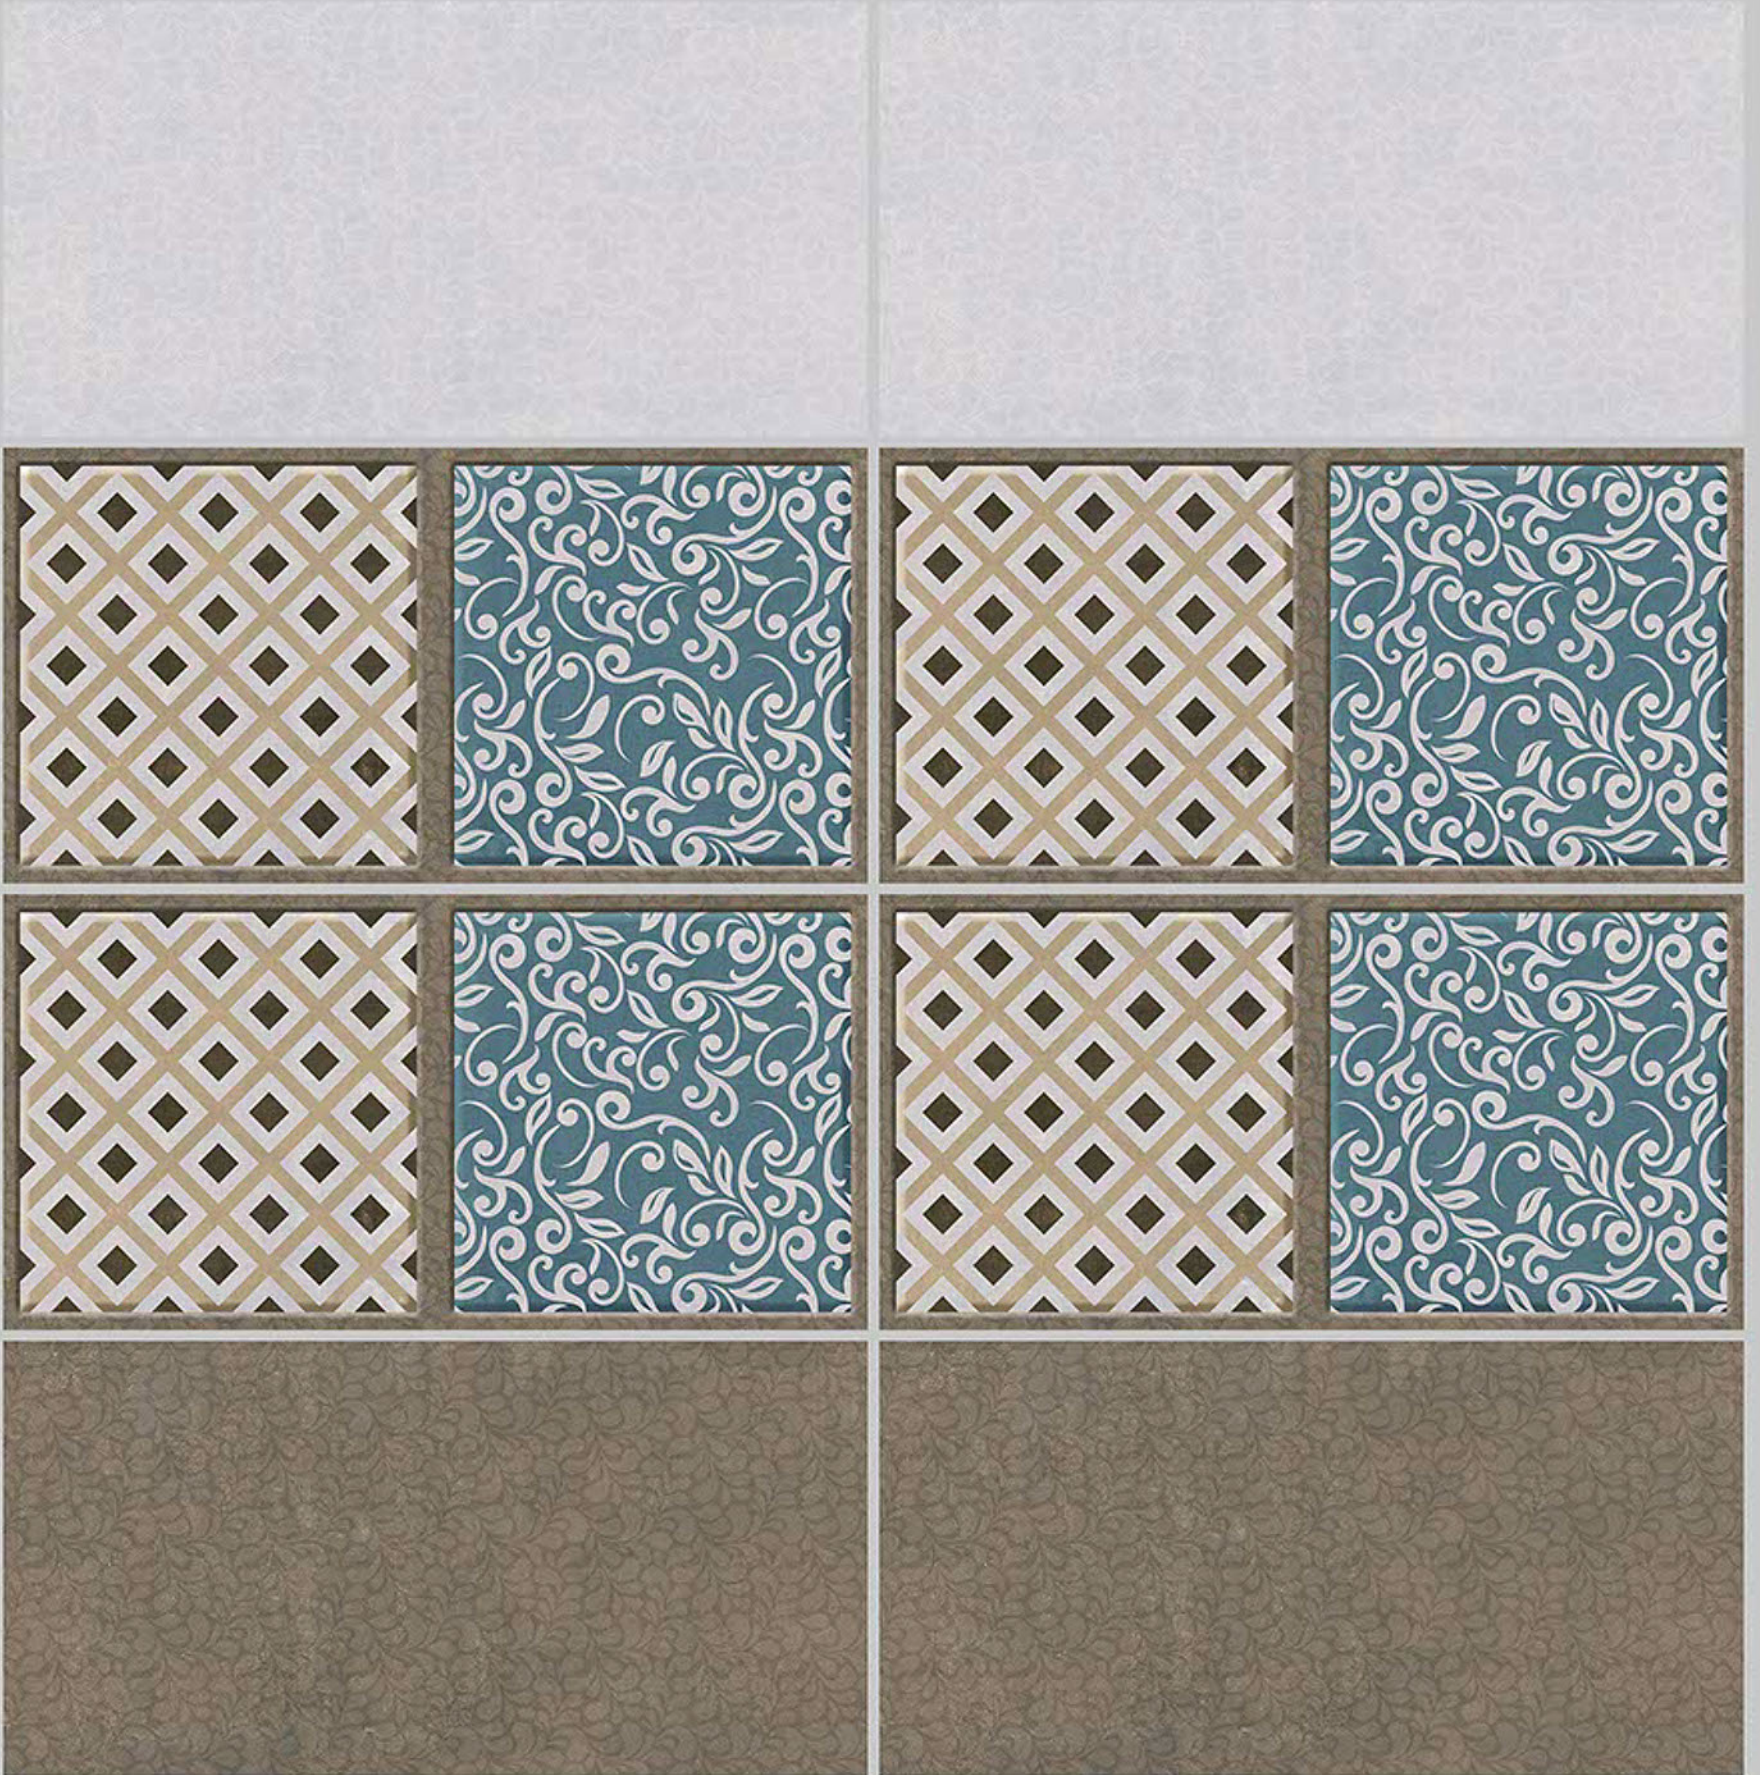

6079-DK

Tile Shown
6079