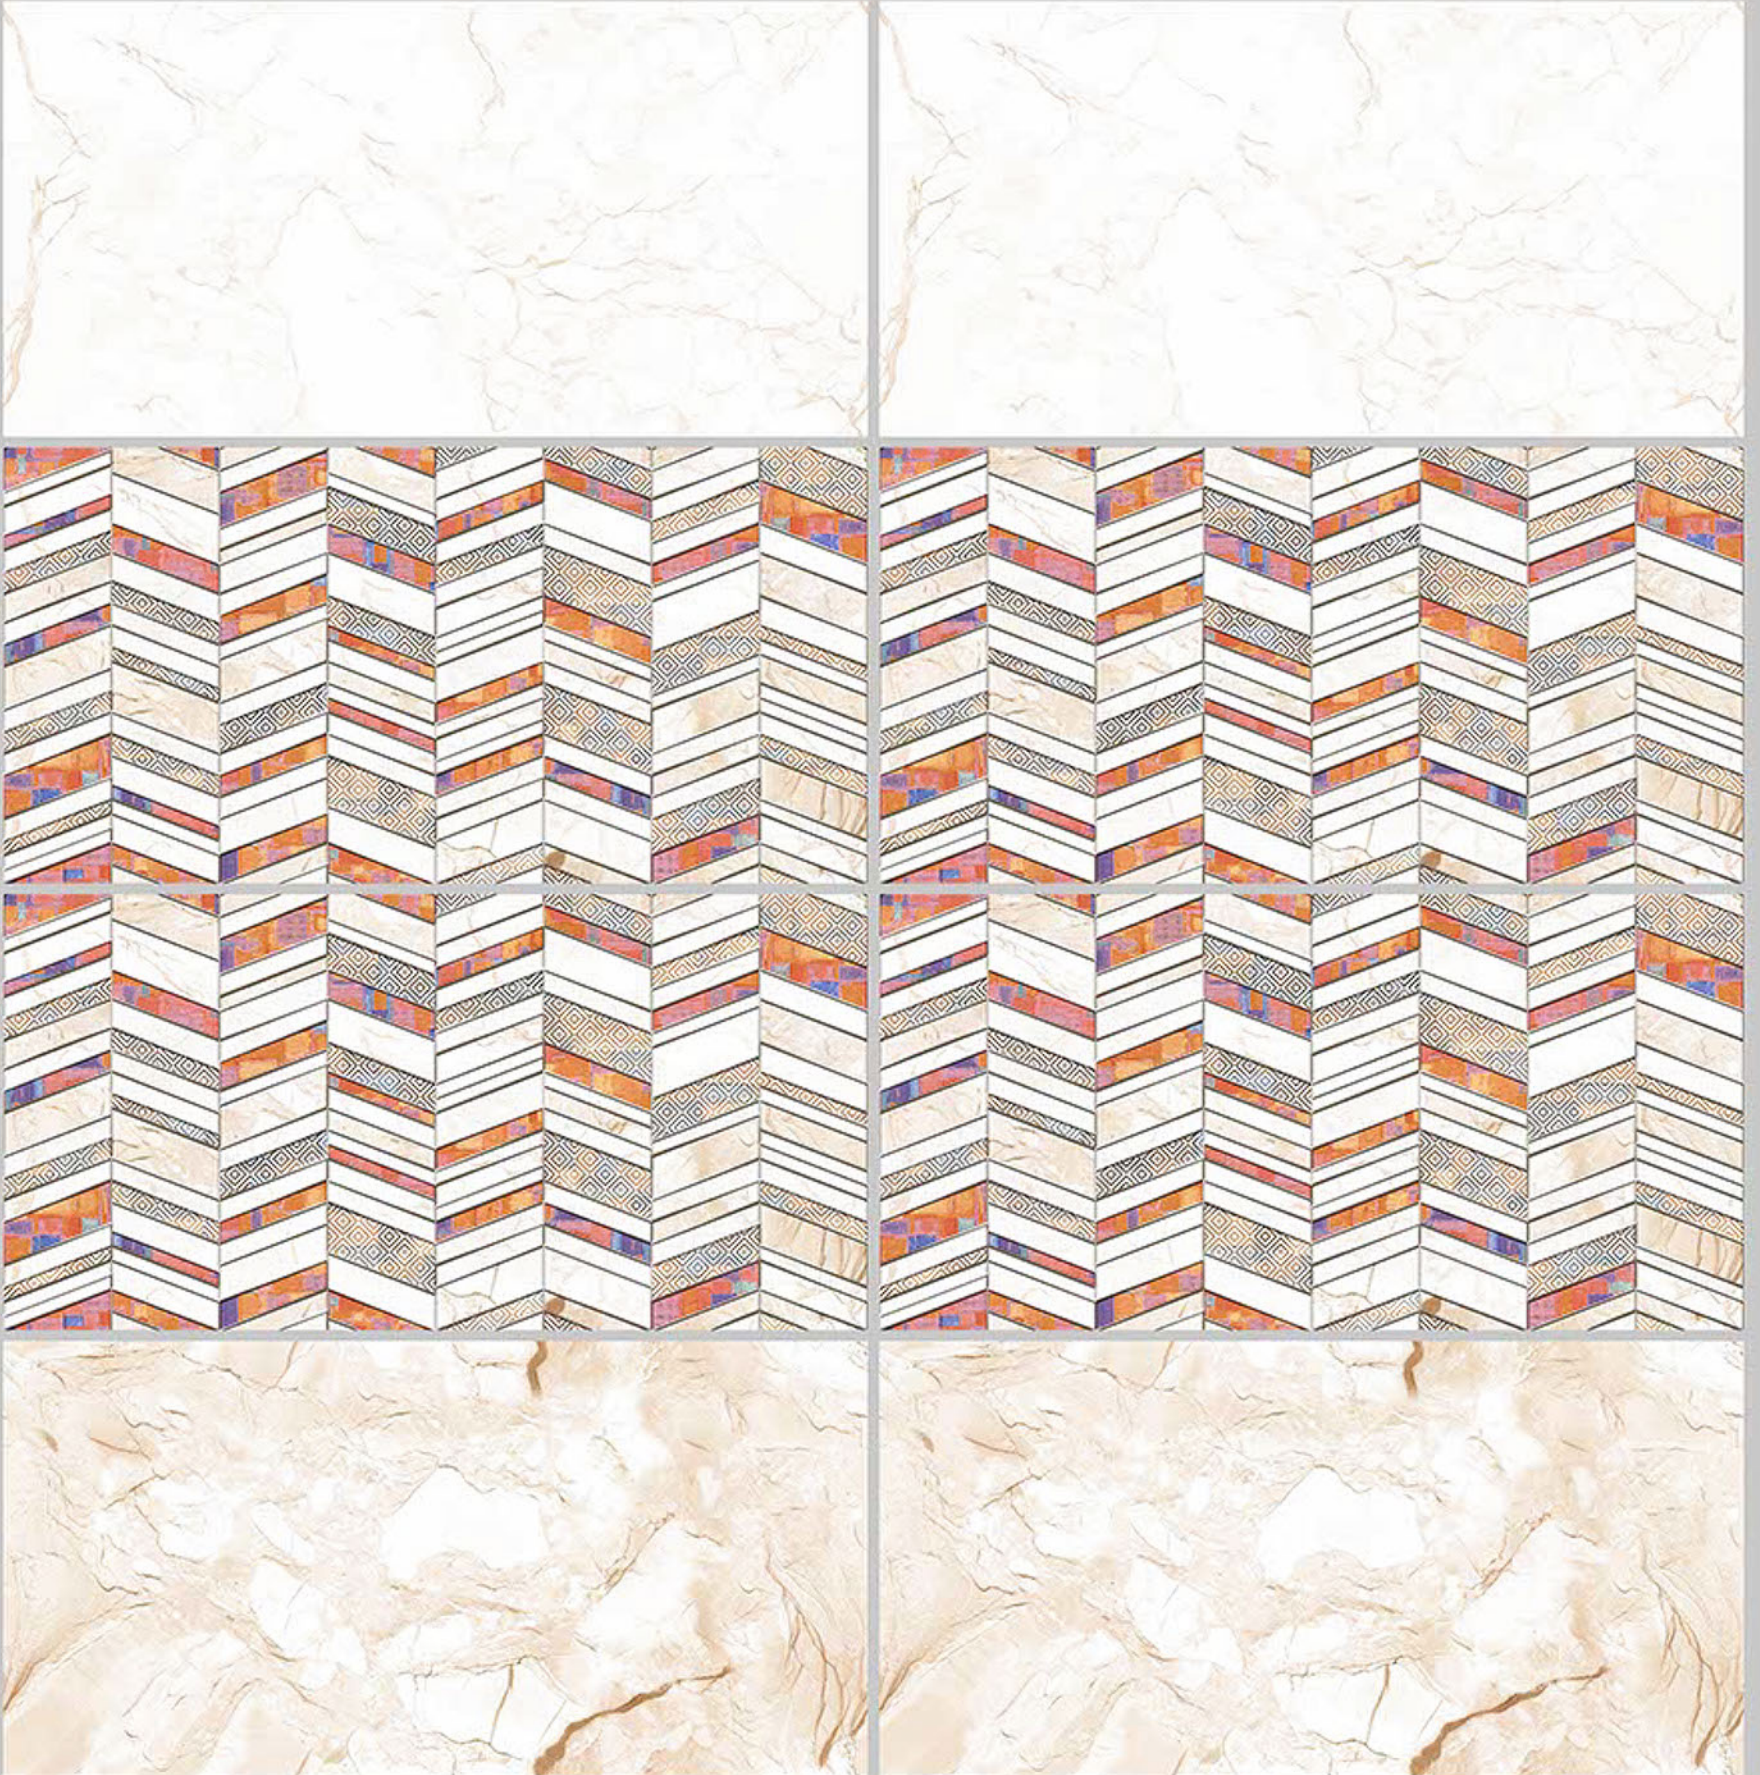

Tile Shown
6072

resistant to salts | eco sustainable | fire proof | frost proof | random desing

Finish:Glossy

6073-LT

6073-HL-1

6073-DK

DIGITAL 300X
WALL TILES 600mm

Tile Shown
6073