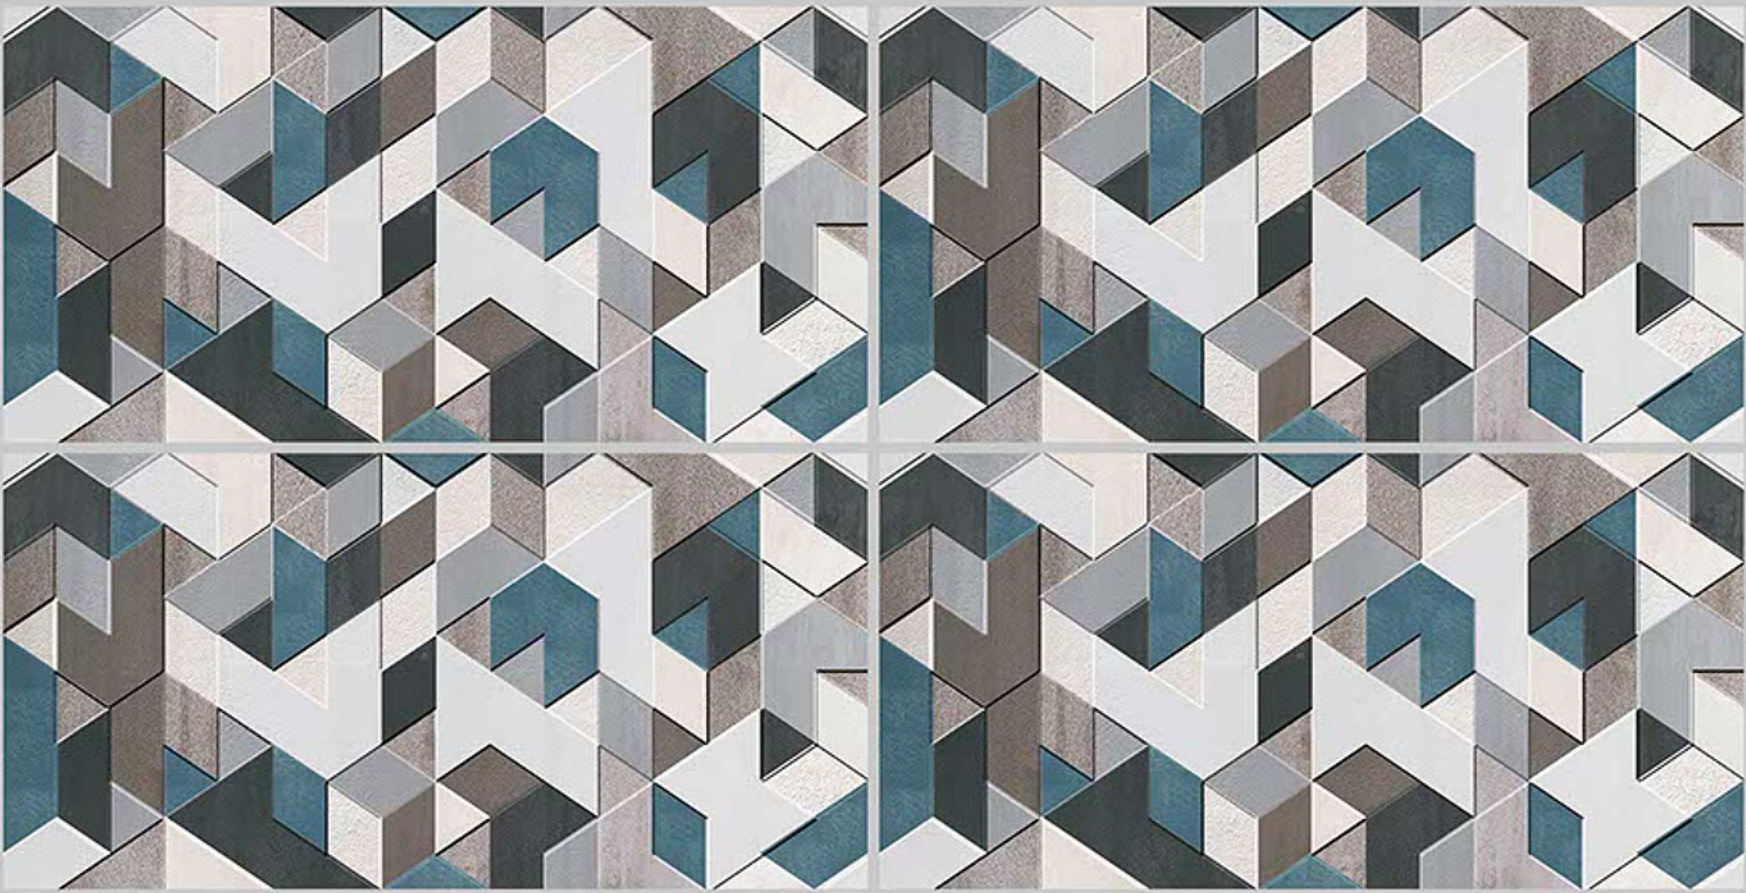

Tile Shown
6090