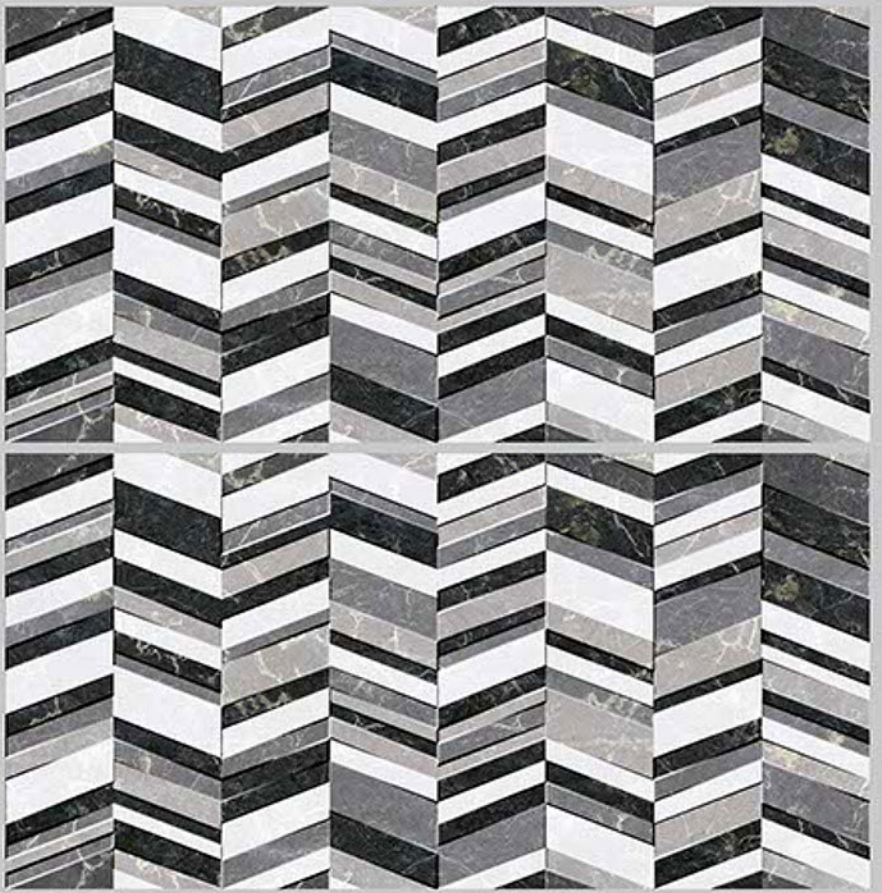

Tile Shown
6077