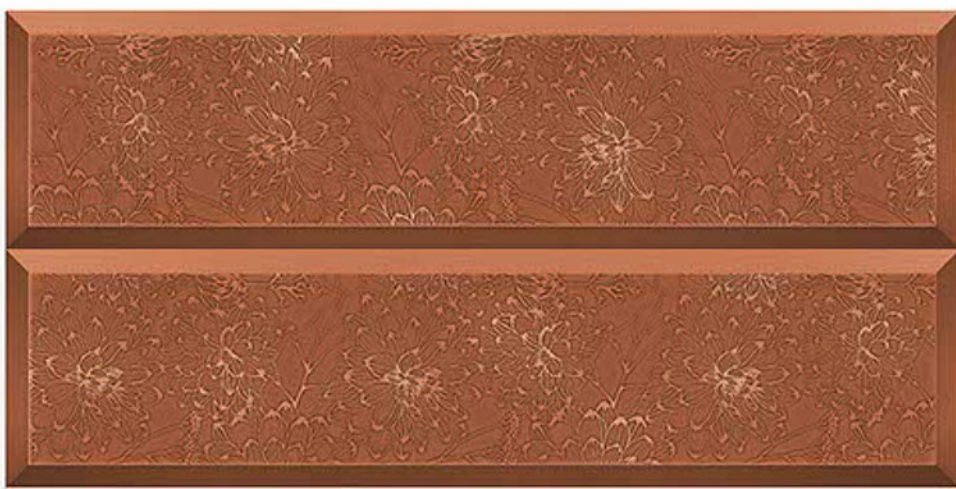

Tile Shown  
6134

resistant to salts | eco sustainable | fire proof | frost proof | random desing

Finish:Glossy

6135-LT

6135-HL-1

6135-HL-2

6135-DK

DIGITAL 300X  
WALL TILES 600mm