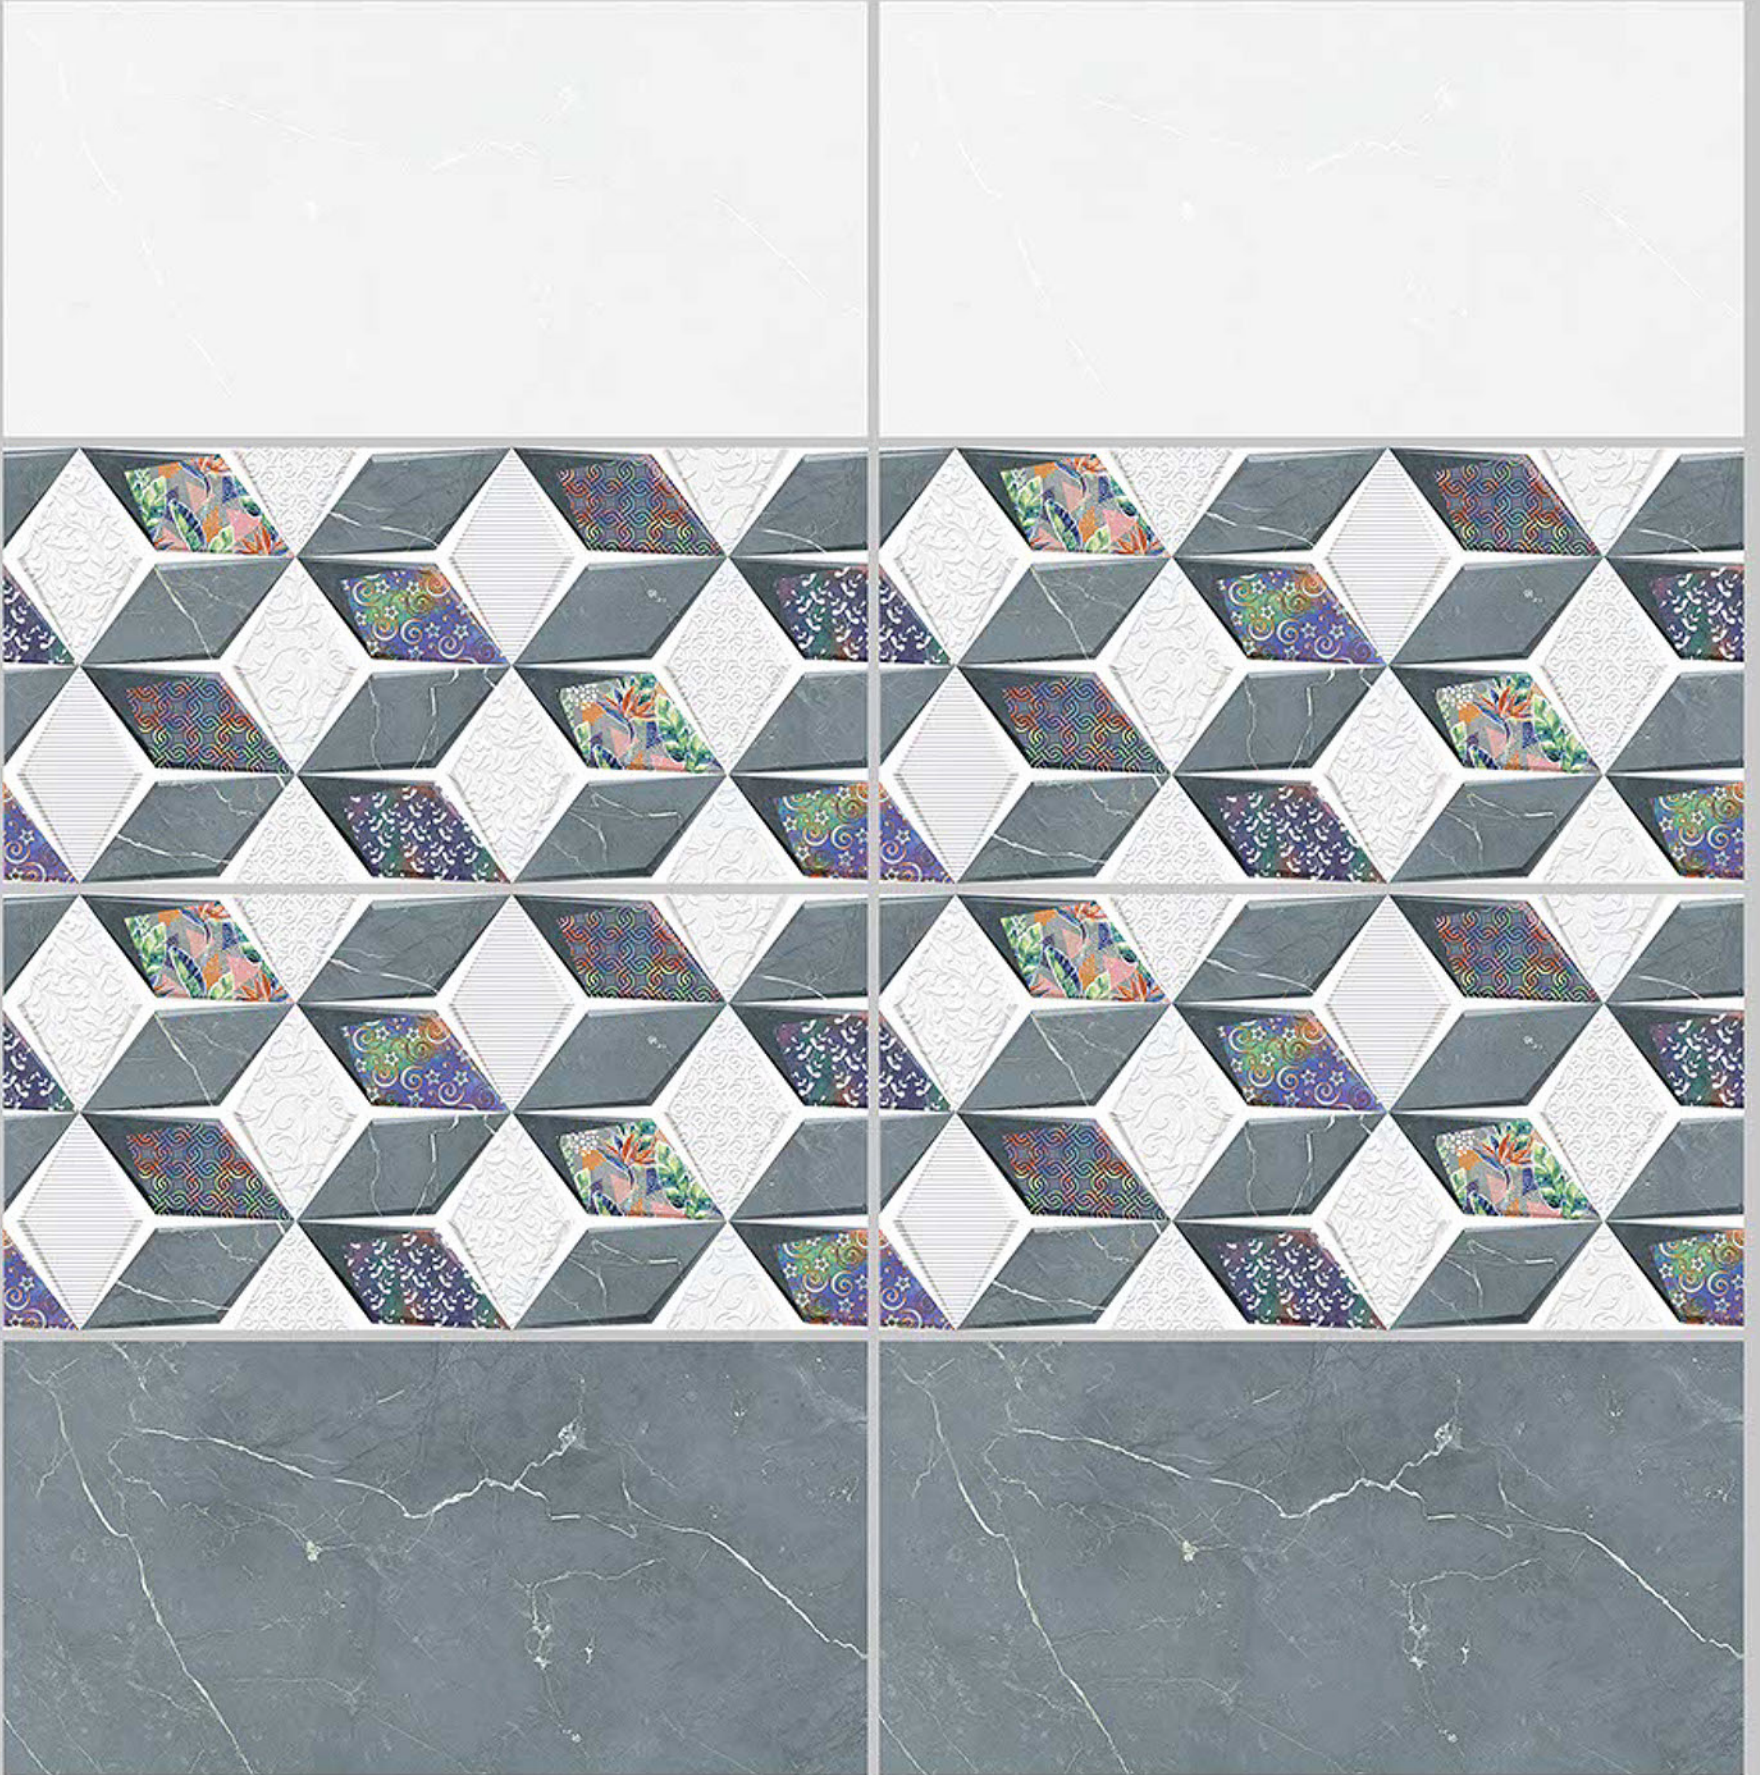

Finish:Glossy

6146-LT

6146-HL-1

6146-DK

DIGITAL 300X  
WALL TILES 600mm

Tile Shown  
6146

resistant to salts | eco sustainable | fire proof | frost proof | random desing

Finish:Glossy