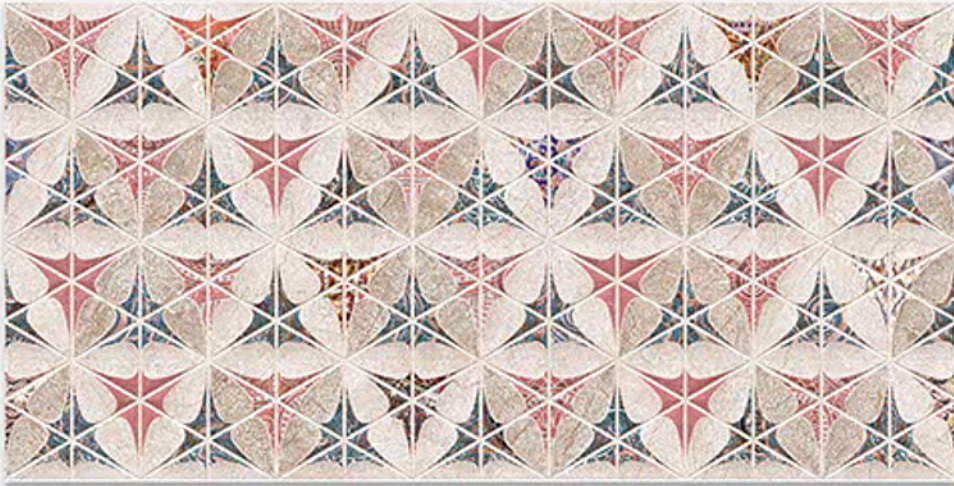

resistant to salts | eco sustainable | fire proof | frost proof | random desing

Finish:Glossy

6102-LT

DIGITAL 300X
WALL TILES 600mm