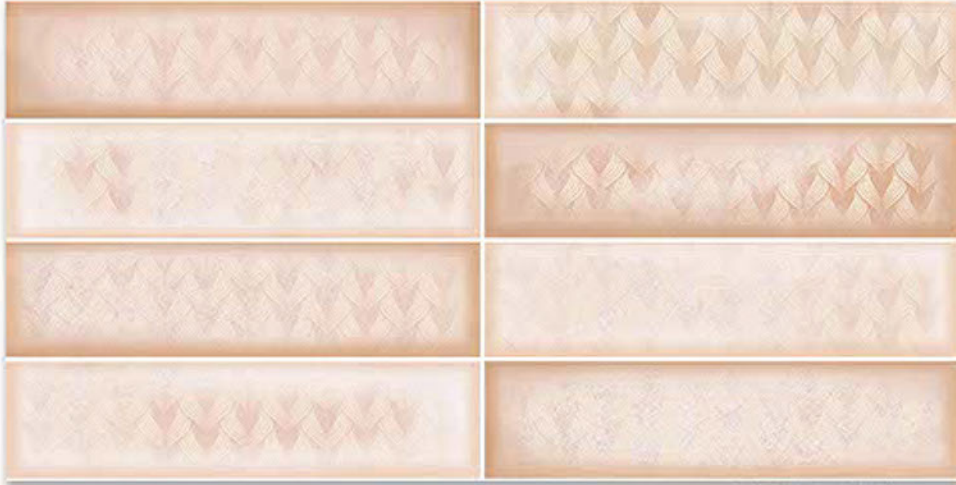

Finish:Glossy