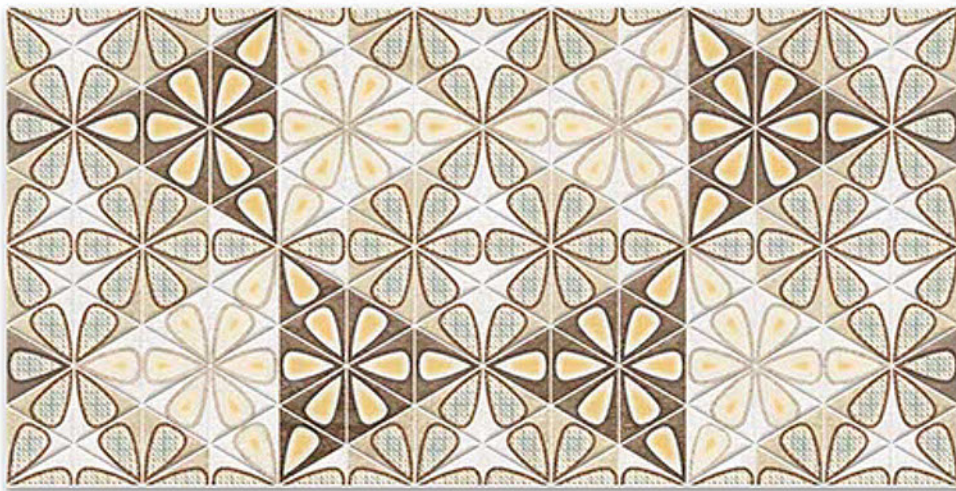

6105-HL-1

6105-DK

DIGITAL 300X  
WALL TILES 600mm

Tile Shown  
6105

resistant to salts | eco sustainable | fire proof | frost proof | random desing

Finish:Glossy

6106-LT

6106-HL-1