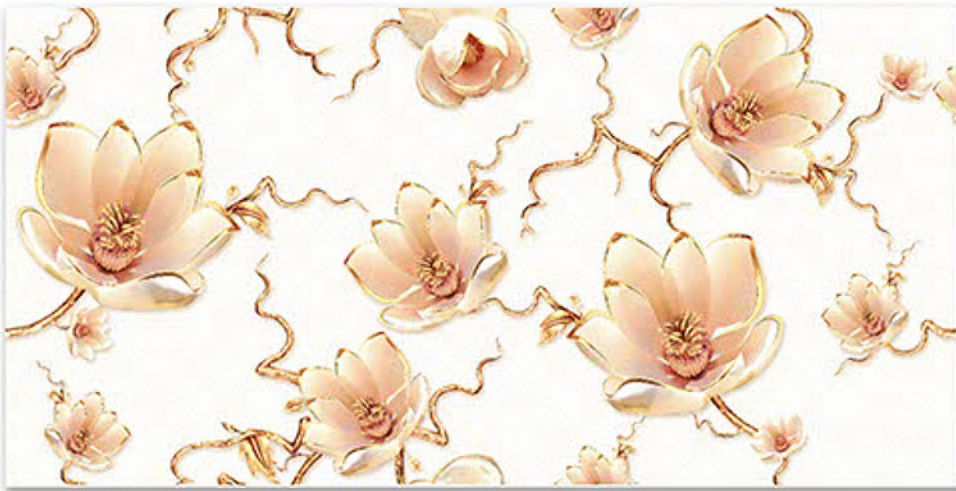

Tile Shown  
6144

resistant to salts | eco sustainable | fire proof | frost proof | random desing

Finish:Glossy

6145-LT

6145-HL-1

6145-DK

DIGITAL 300X  
WALL TILES 600mm

resistant to salts | eco sustainable | fire proof | frost proof | random desing