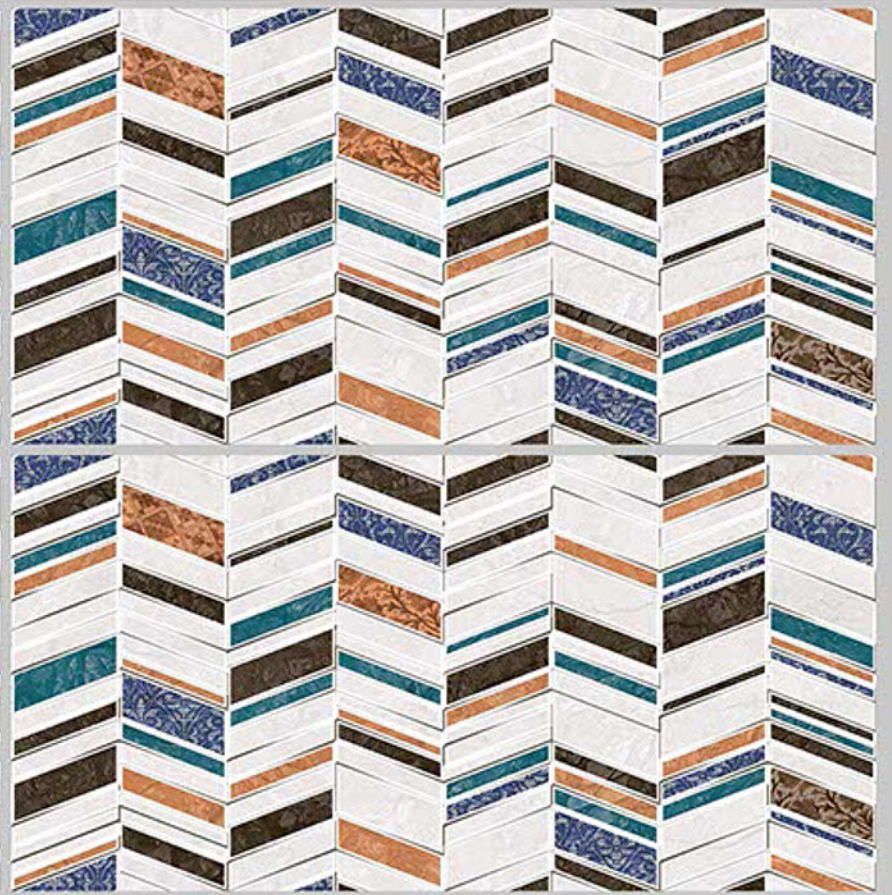

Tile Shown
6107