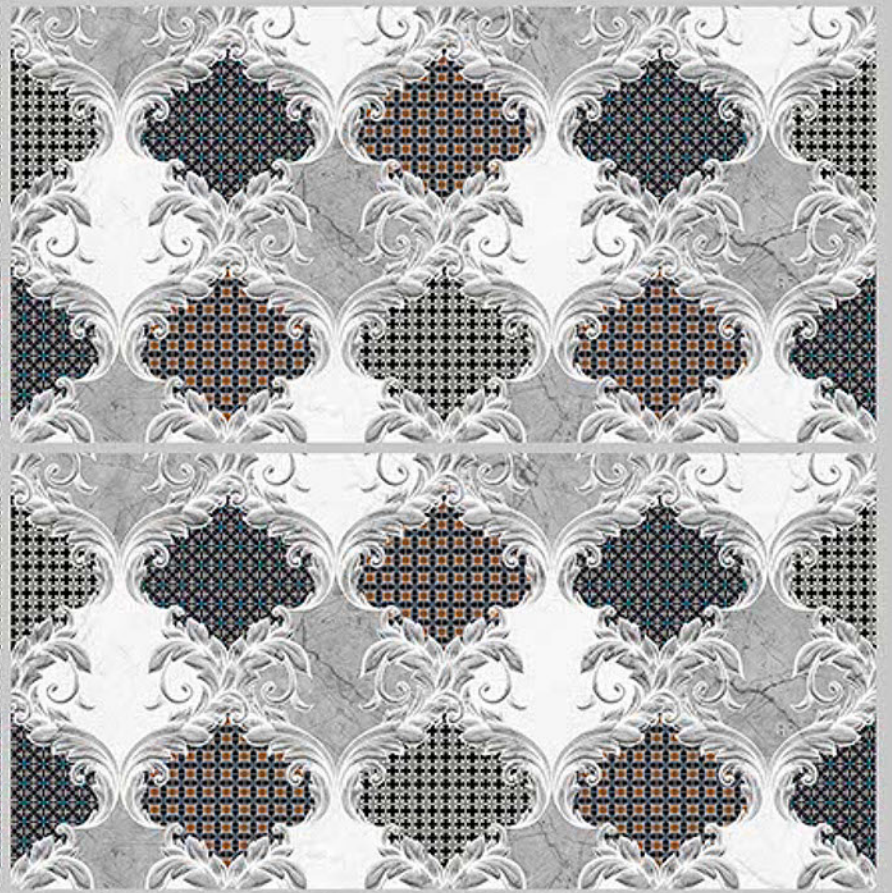

6121-LT

6121-HI-1

6121-HL-2

6121-DK

DIGITAL 300X  
WALL TILES 600mm

Tile Shown  
6121

resistant to salts | eco sustainable | fire proof | frost proof | random desing

Finish:Glossy