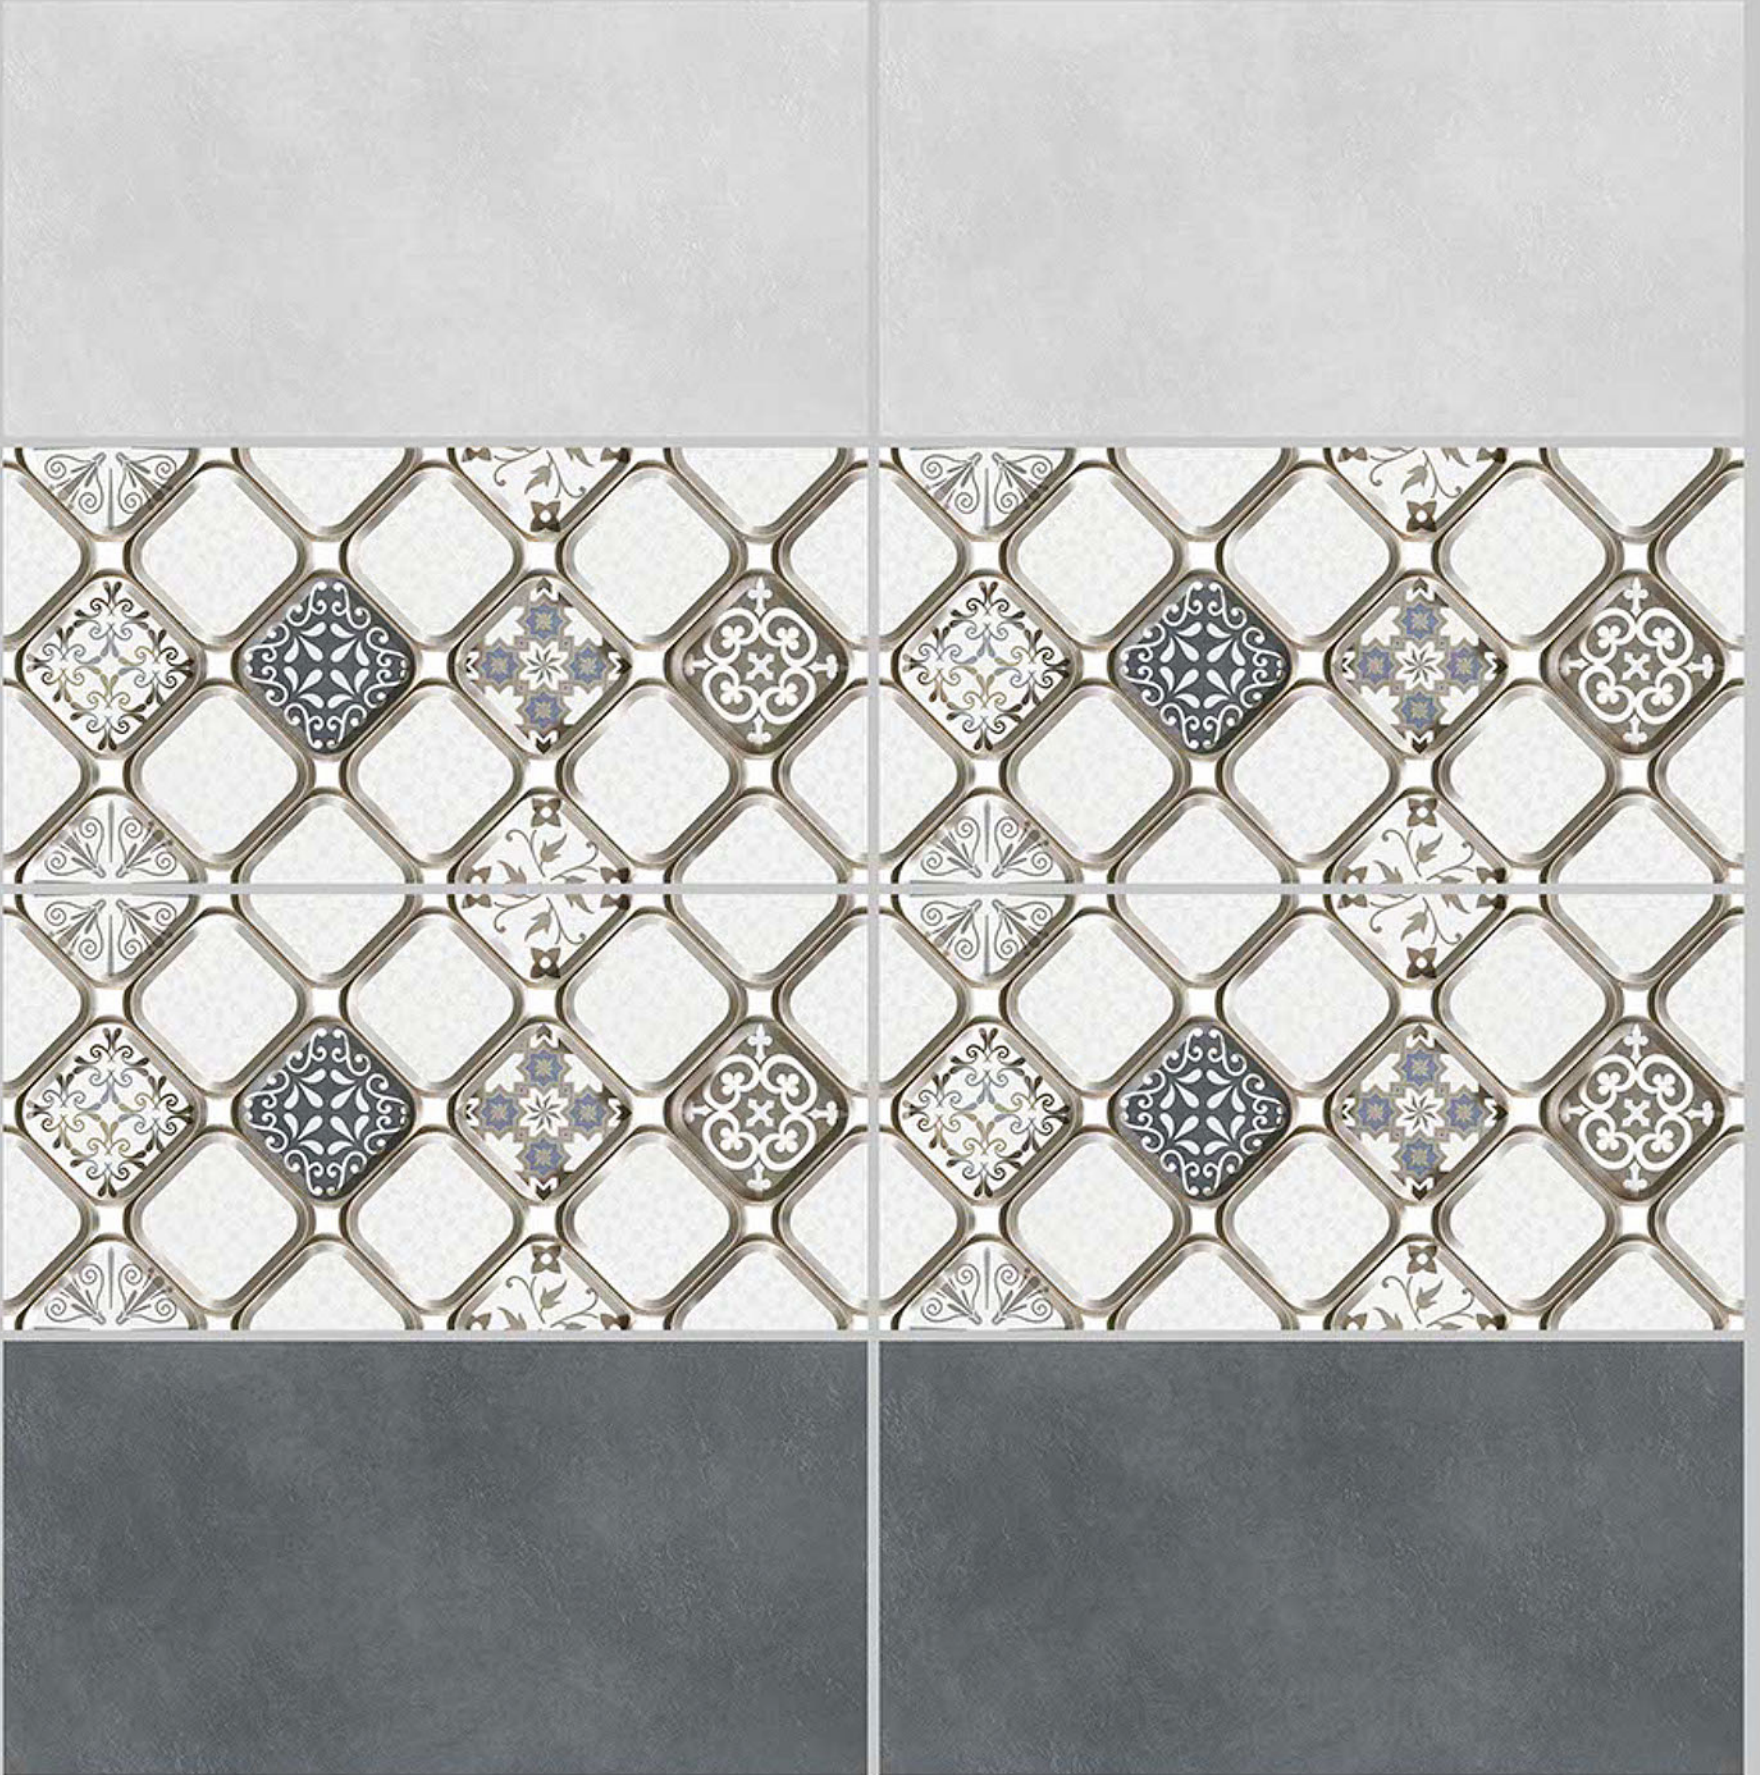

6114-DK

Tile Shown
6114