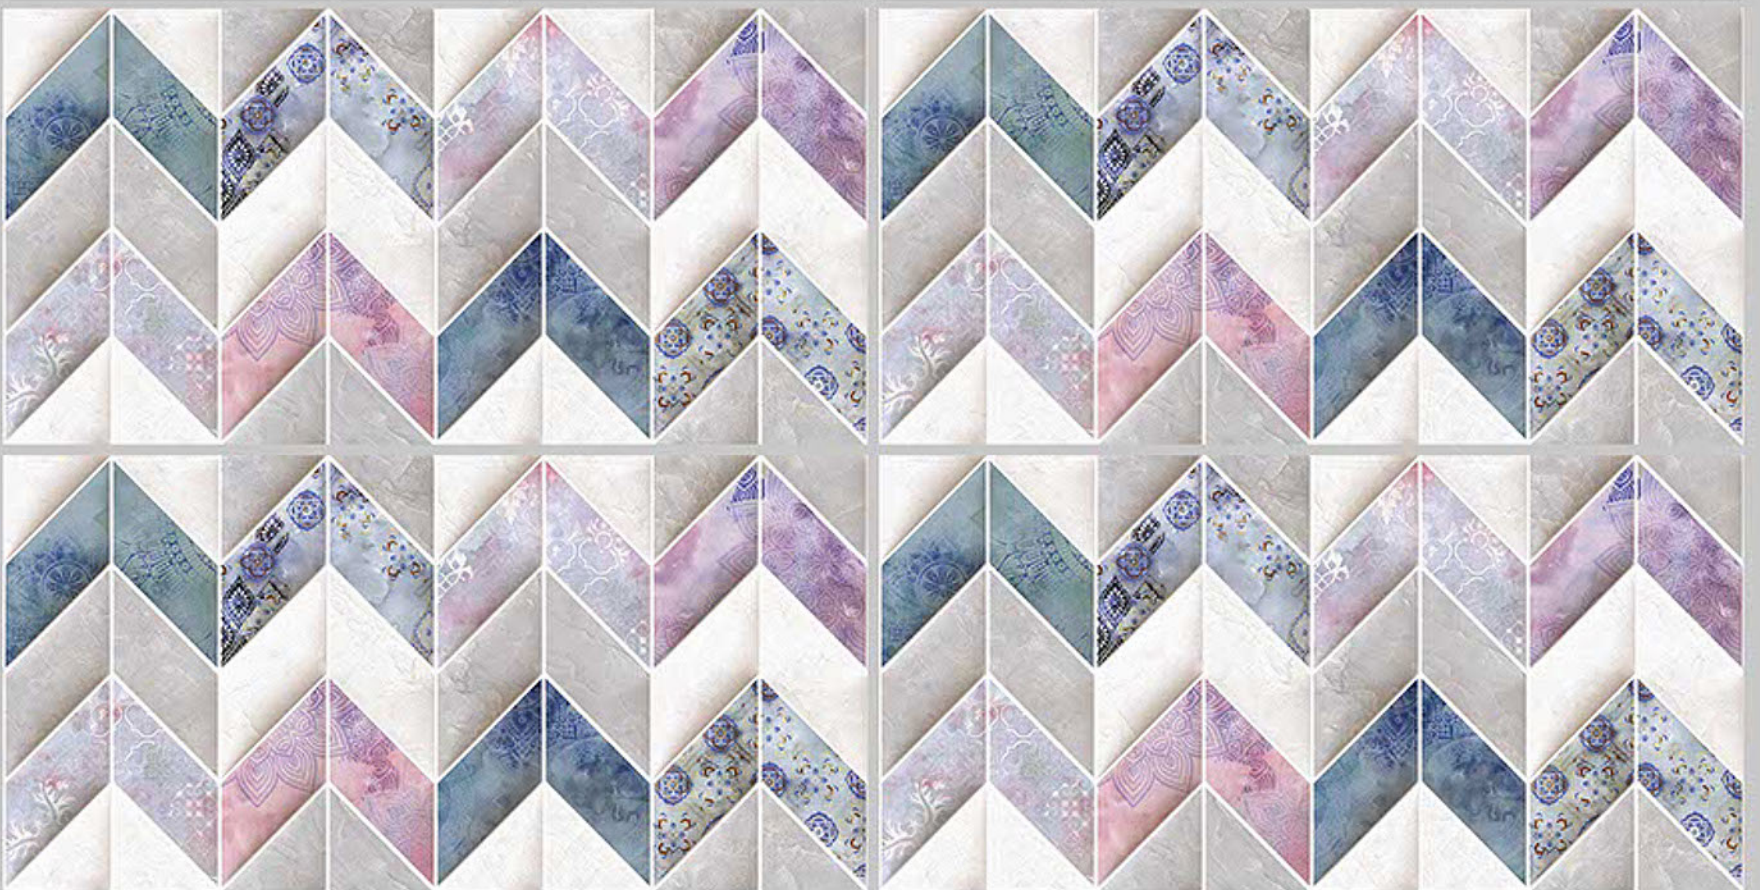

Tile Shown
6101