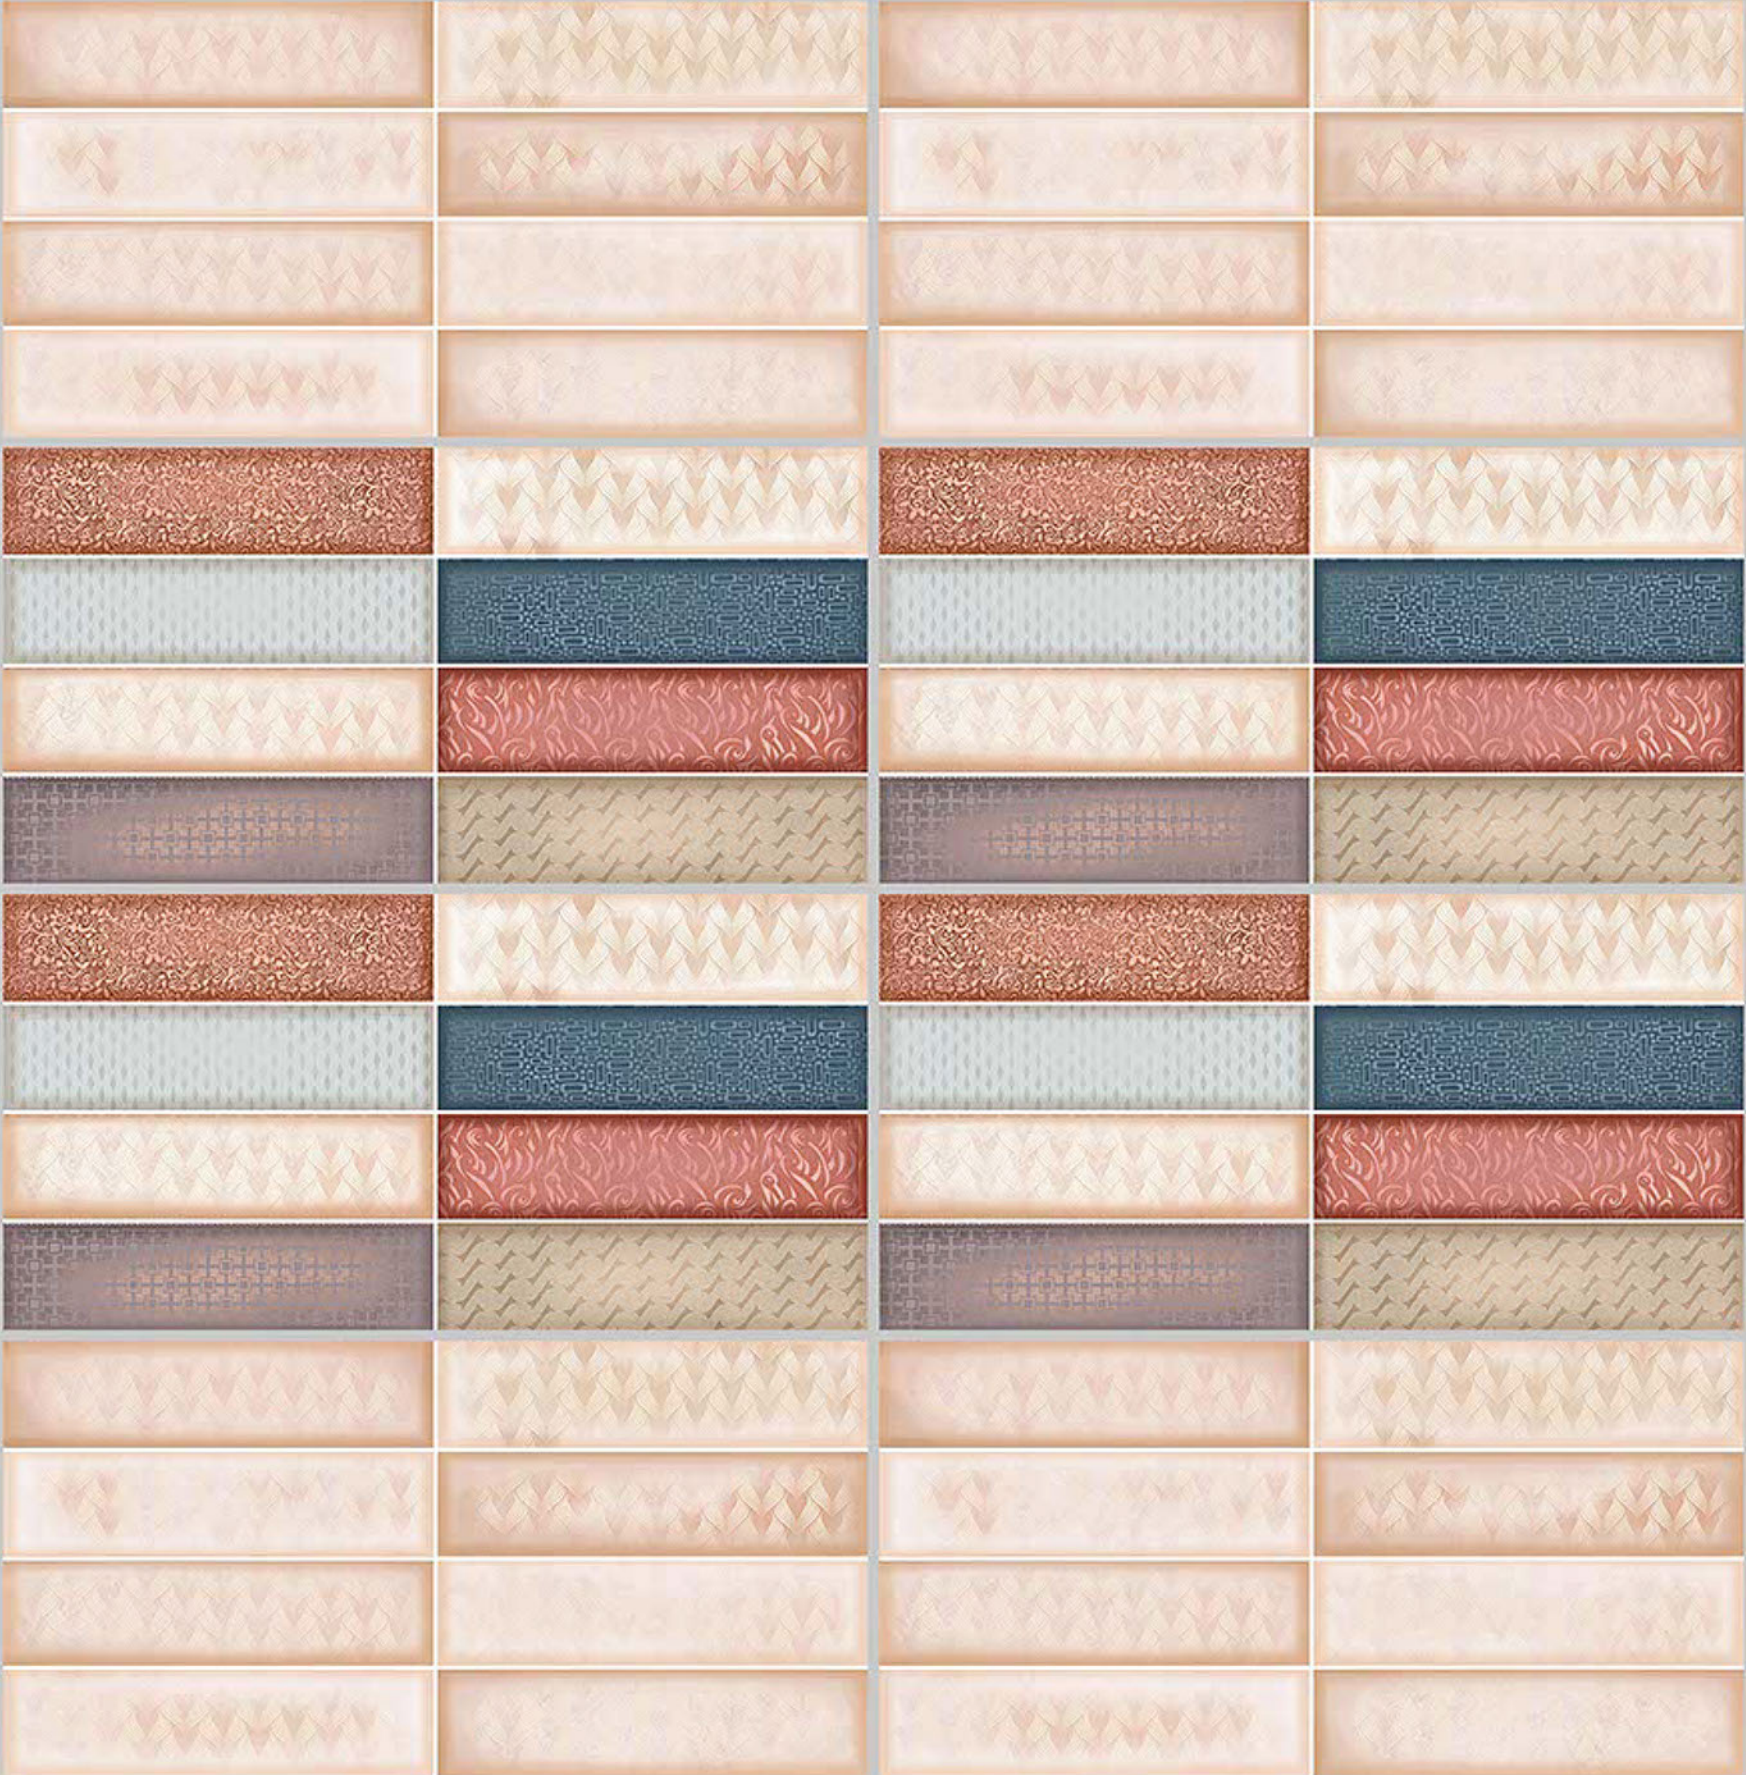

Finish:Glossy

6103-LT

6103-HL-1

6103-LT

DIGITAL 300X  
WALL TILES 600mm

Tile Shown  
6103

resistant to salts | eco sustainable | fire proof | frost proof | random desing

Finish:Glossy