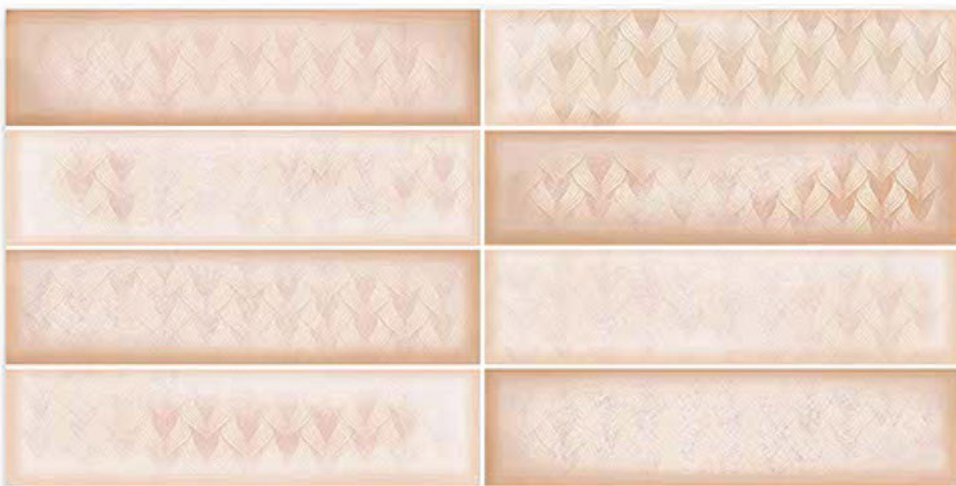

6103-HL-1

DIGITAL 300X
WALL TILES 600mm