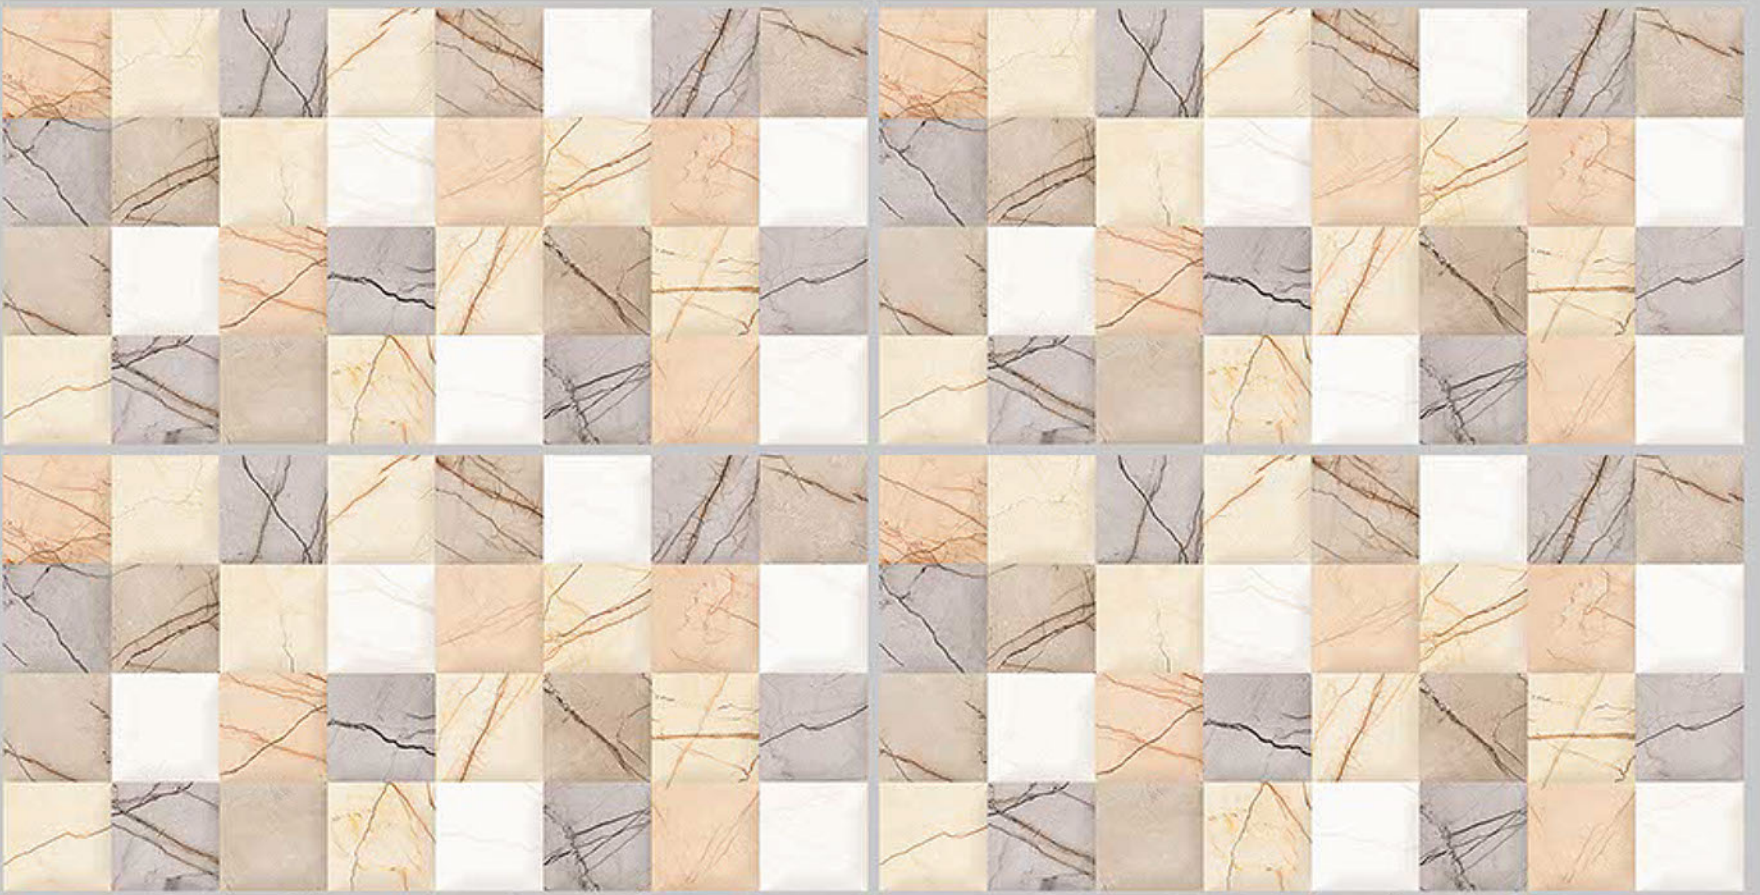

6185-HL-3

6185-HL-4

6185-DK

DIGITAL 300X
WALL TILES 600mm

Tile Shown
6185

resistant to salts | eco sustainable | fire proof | frost proof | random desing

Finish:Glossy

6186-LT