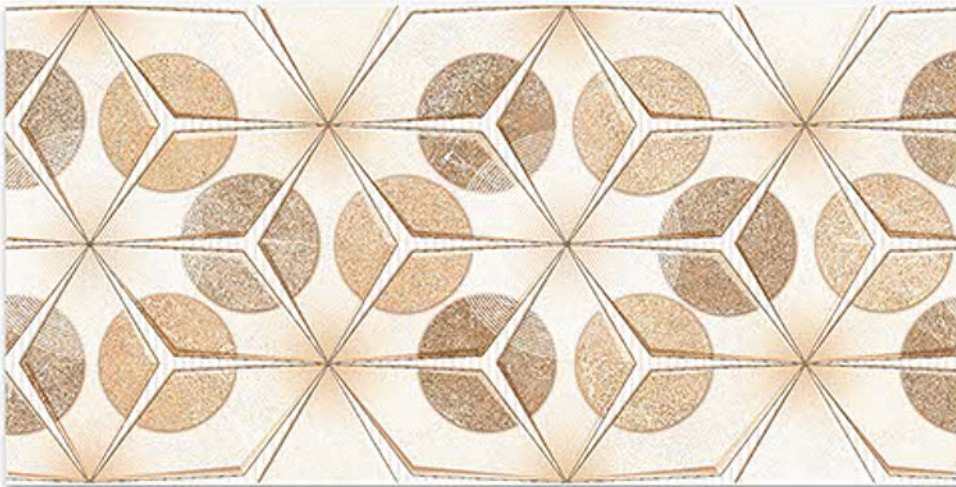

6192-DK

DIGITAL 300X
WALL TILES 600mm

Tile Shown
6192

resistant to salts | eco sustainable | fire proof | frost proof | random desing

Finish:Glossy

6193-LT

6193-HL-1

6193-HL-2