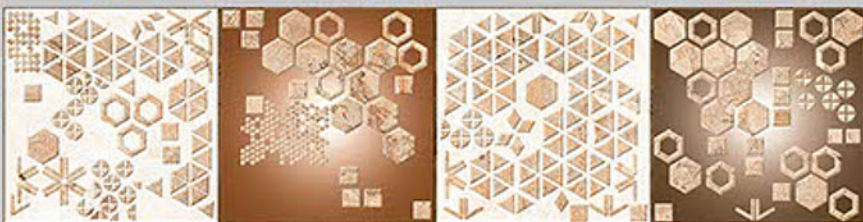

Tile Shown
6196