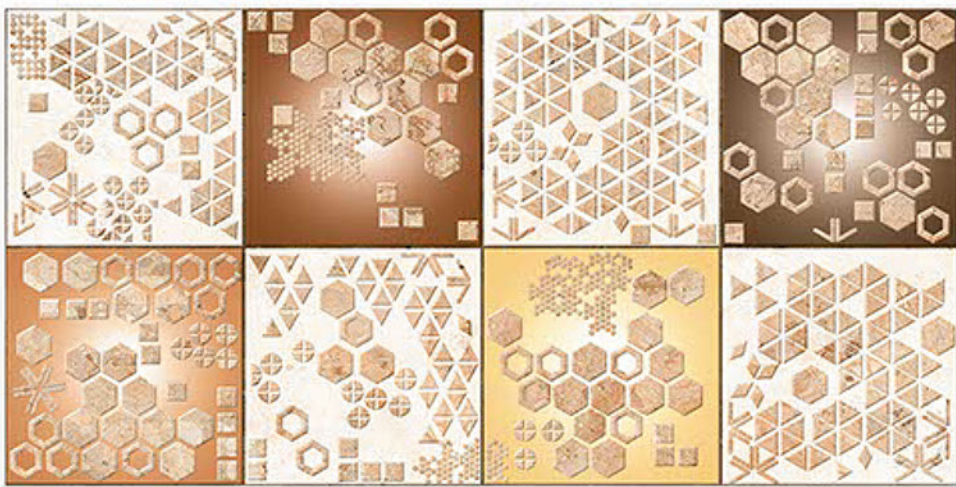

6195-DK

DIGITAL 300X
WALL TILES 600mm

Tile Shown
6195

resistant to salts | eco sustainable | fire proof | frost proof | random desing

Finish:Glossy

6196-LT

6196-HL-1

6196-HL-2