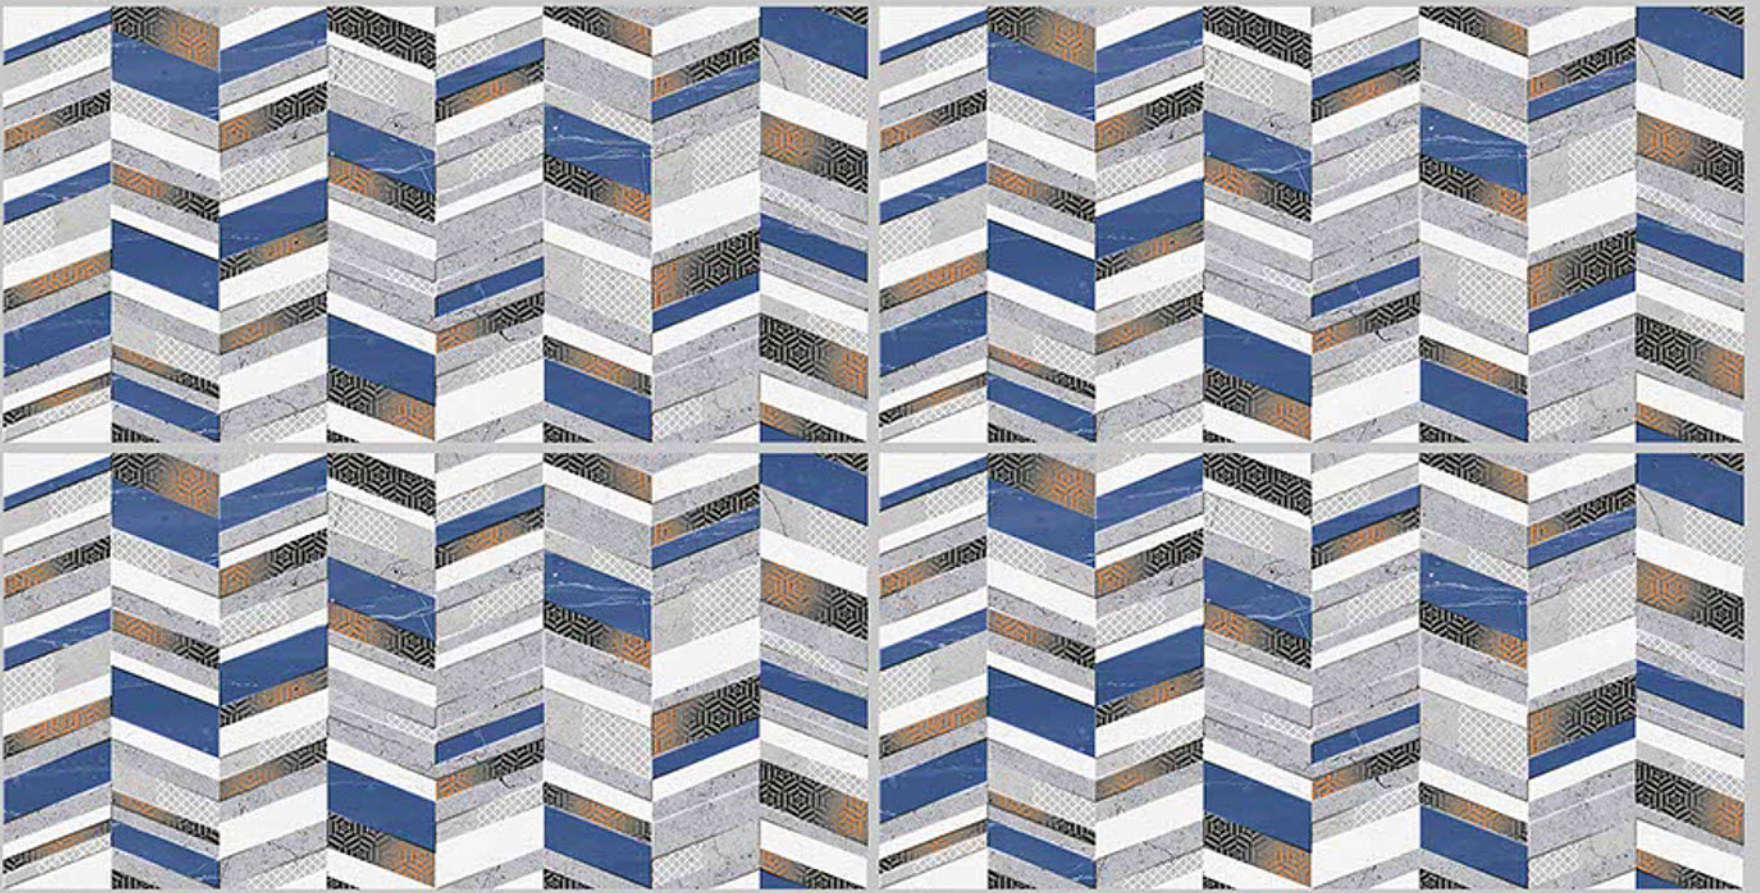

Tile Shown
6199