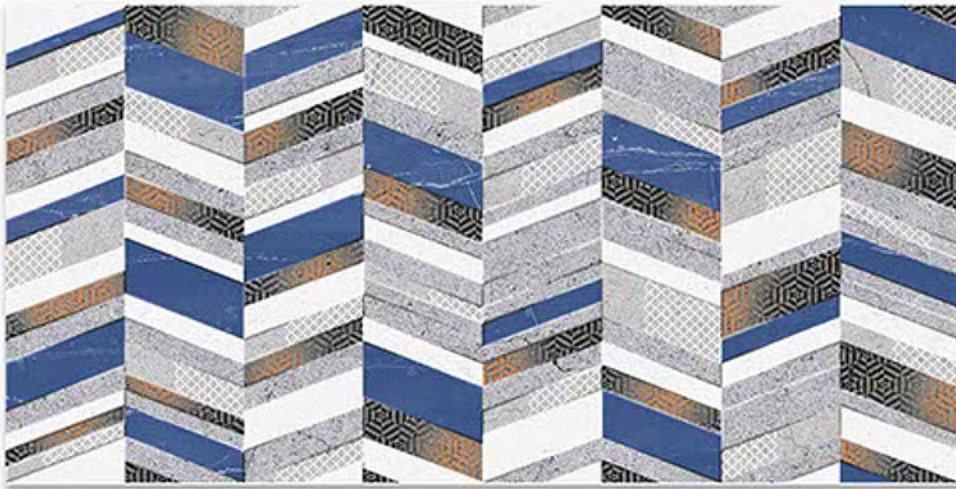

6198-DK

DIGITAL 300X
WALL TILES 600mm

Tile Shown
6198

resistant to salts | eco sustainable | fire proof | frost proof | random desing

Finish:Glossy

6199-LT

6199-HL-1

6199-HL-2