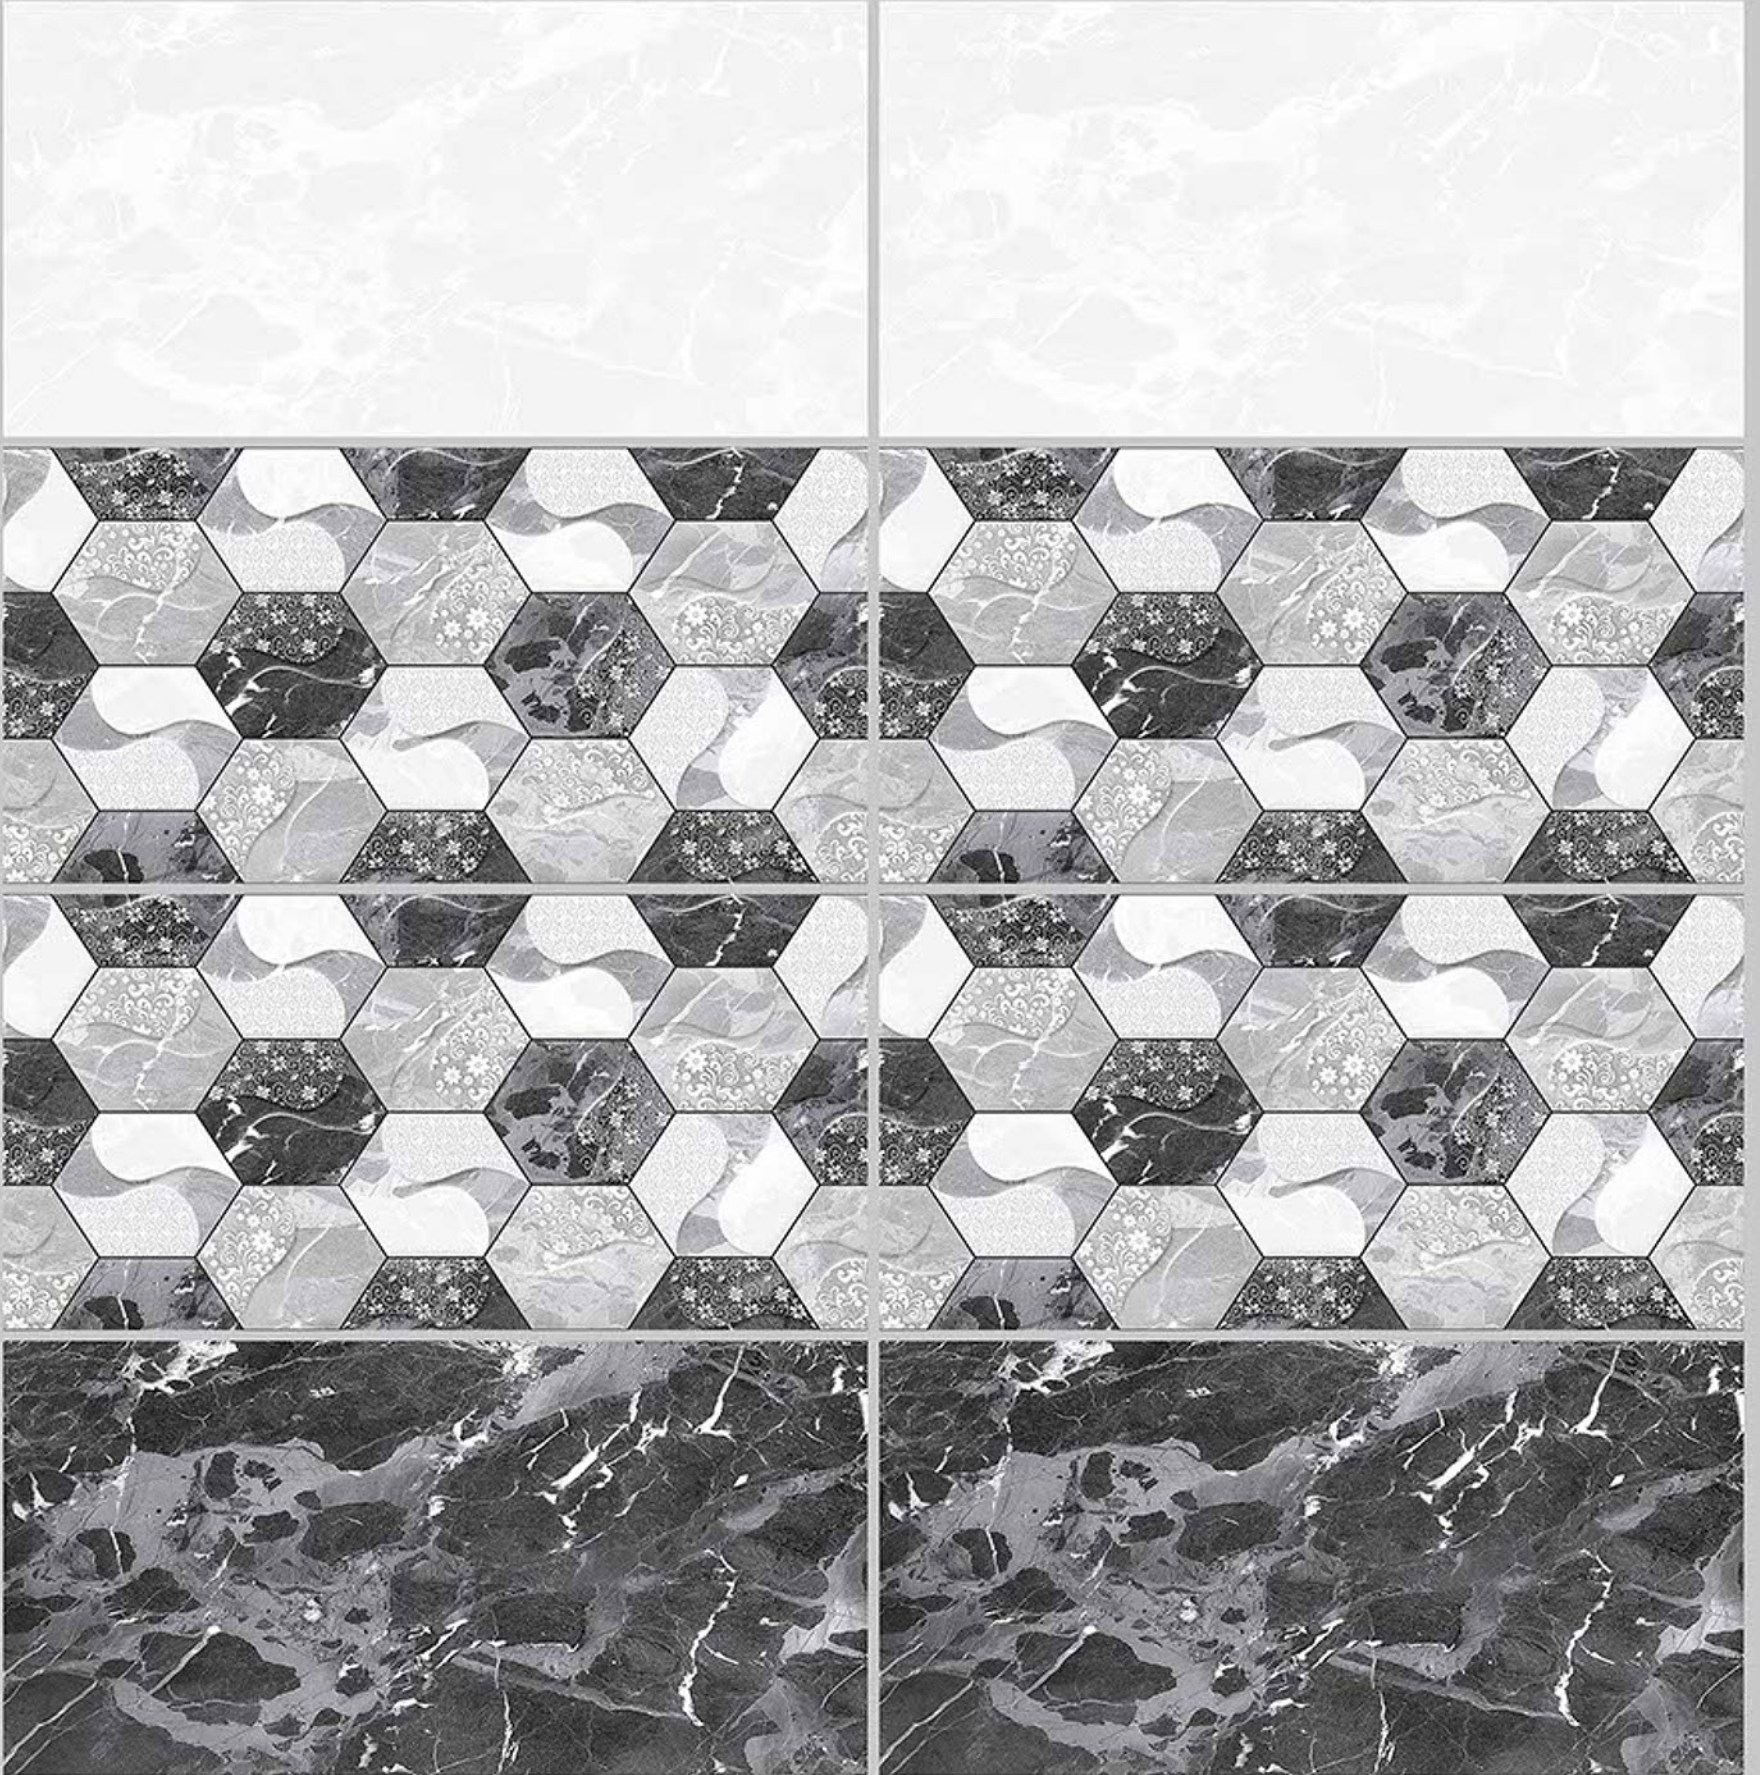

6189-DK

Tile Shown
6189