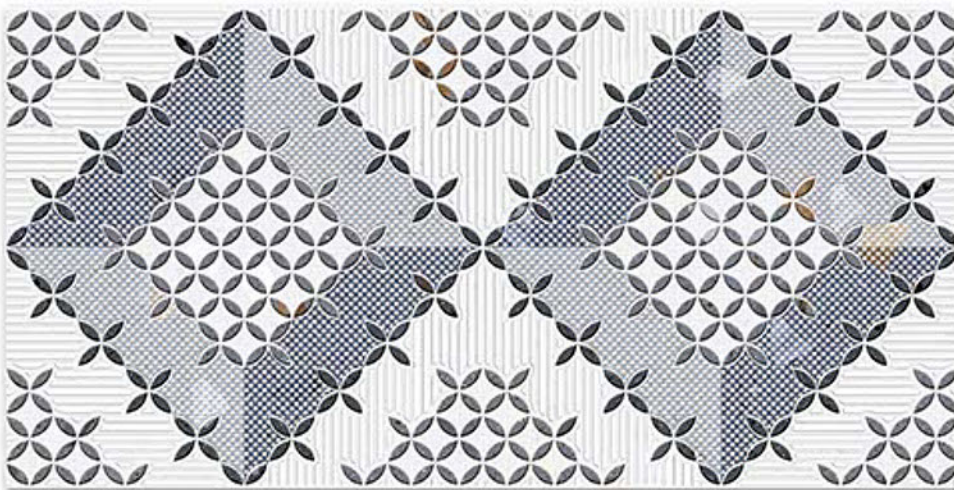

6199-DK

DIGITAL 300X
WALL TILES 600mm

Tile Shown
6199

resistant to salts | eco sustainable | fire proof | frost proof | random desing

Finish:Glossy

6200-LT

6200-HL-1

6200-HL-2