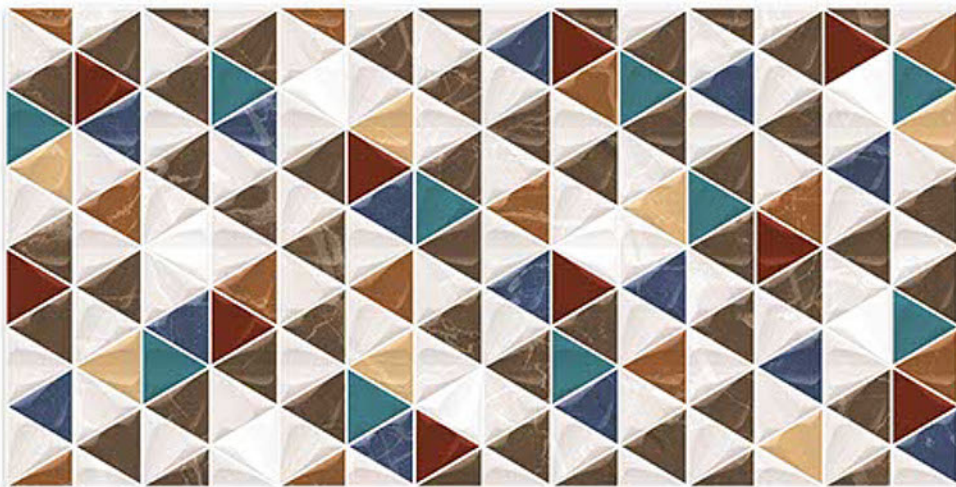

6190-DK

DIGITAL 300X
WALL TILES 600mm

Tile Shown
6190

resistant to salts | eco sustainable | fire proof | frost proof | random desing

Finish:Glossy

6191-LT

6191-HL-1

6191-HL-2