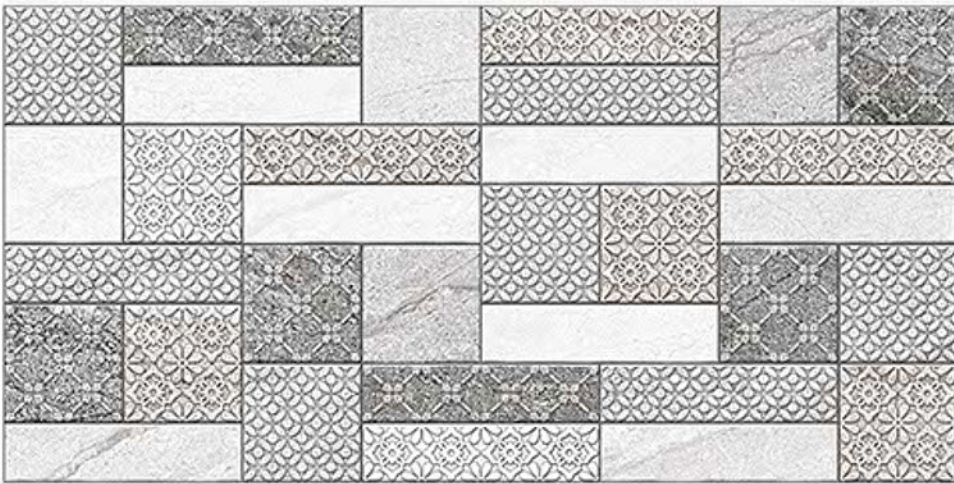

6194-DK

DIGITAL 300X
WALL TILES 600mm

Tile Shown
6194

resistant to salts | eco sustainable | fire proof | frost proof | random desing

Finish:Glossy

6195-LT

6195-HL-1

6195-HL-2