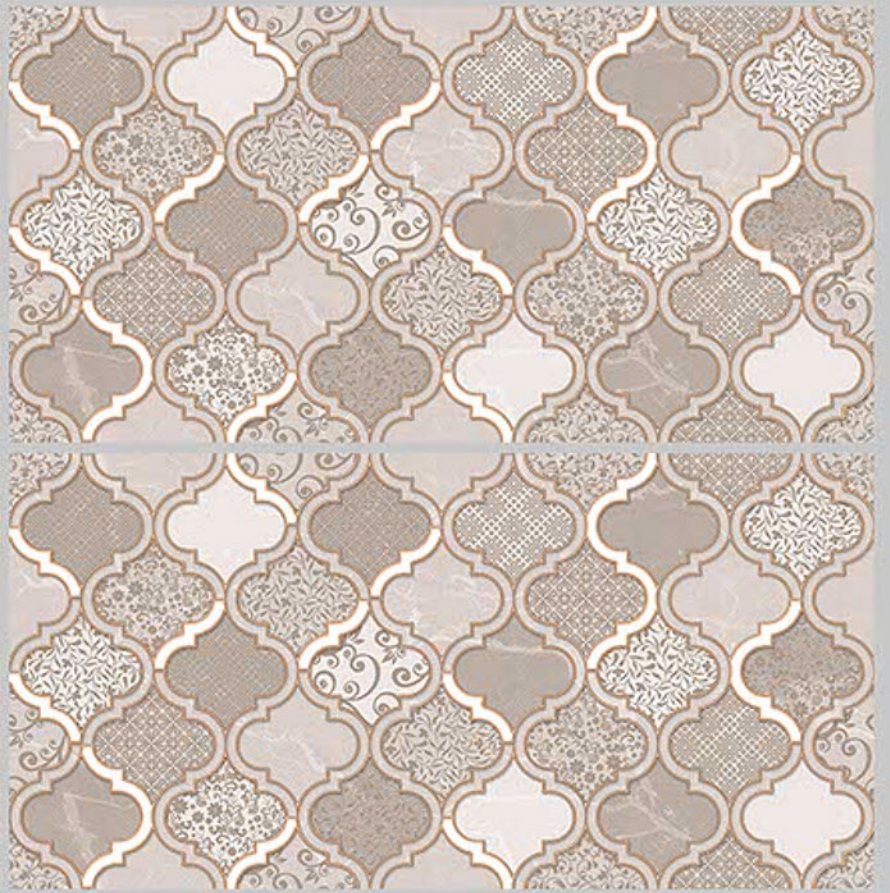

Tile Shown
6191