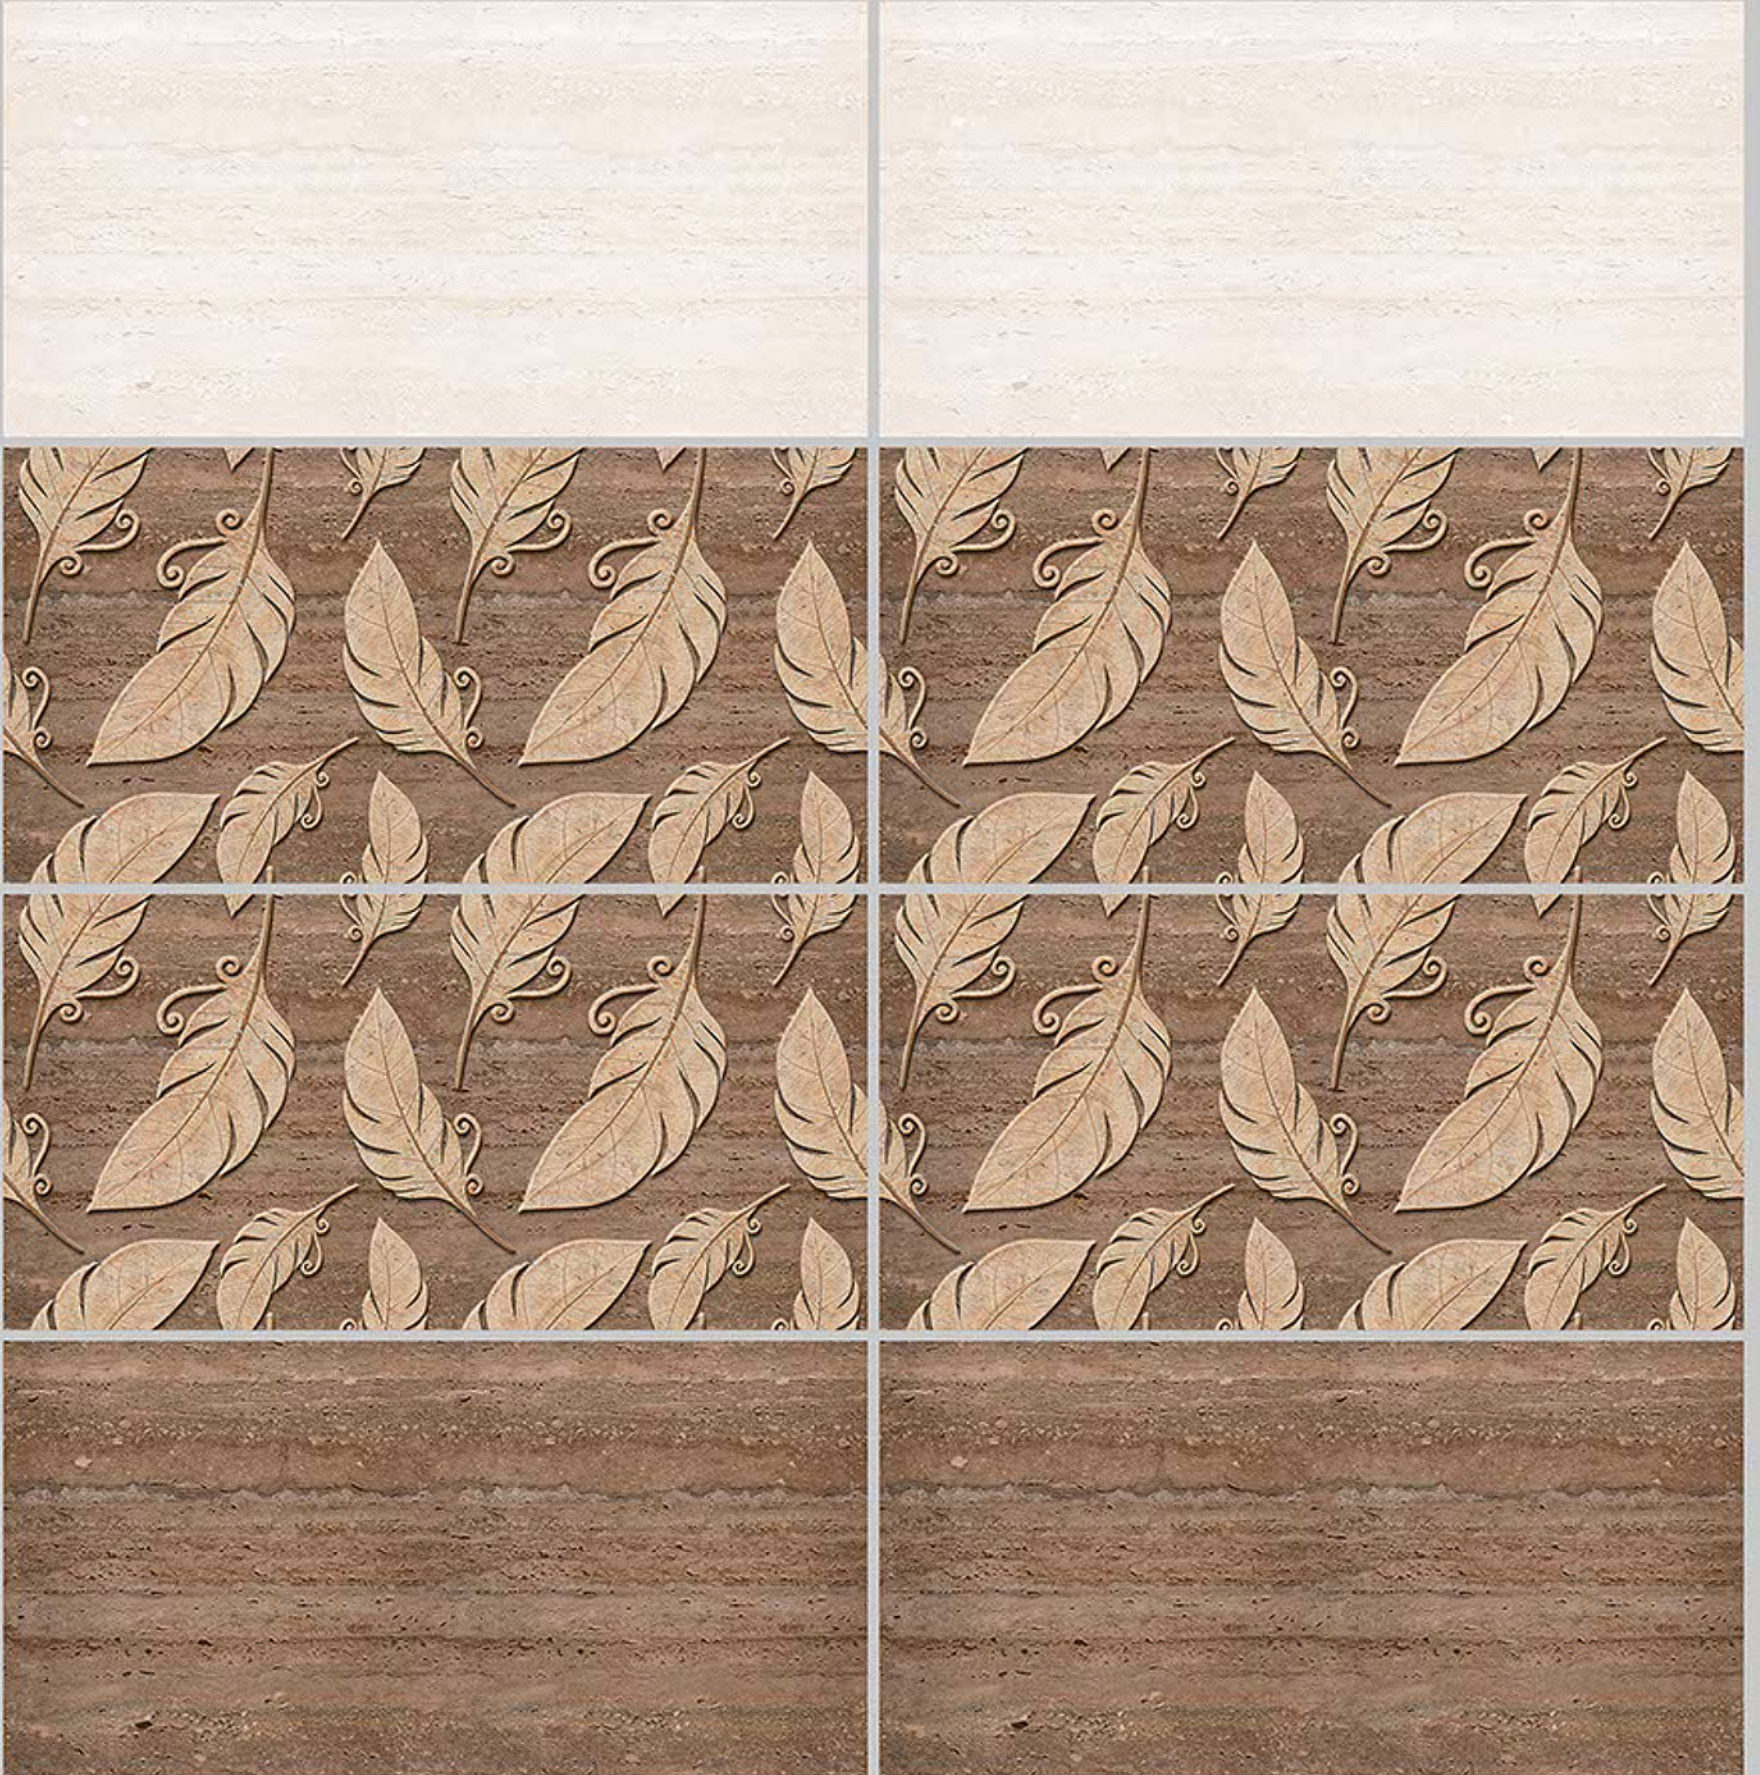

6186-HL-1

6186-HL-2

6186-DK

DIGITAL 300X
WALL TILES 600mm

Tile Shown
6186

resistant to salts | eco sustainable | fire proof | frost proof | random desing

Finish:Glossy

6187-LT