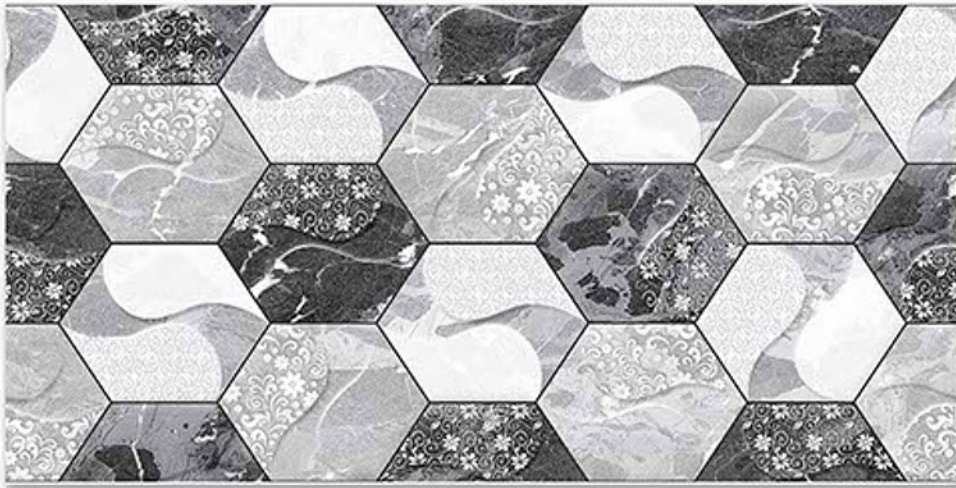

6187-HL-1

6187-HL-2

6187-DK

DIGITAL 300X
WALL TILES 600mm

Tile Shown
6187

resistant to salts | eco sustainable | fire proof | frost proof | random desing

Finish:Glossy

6189-LT