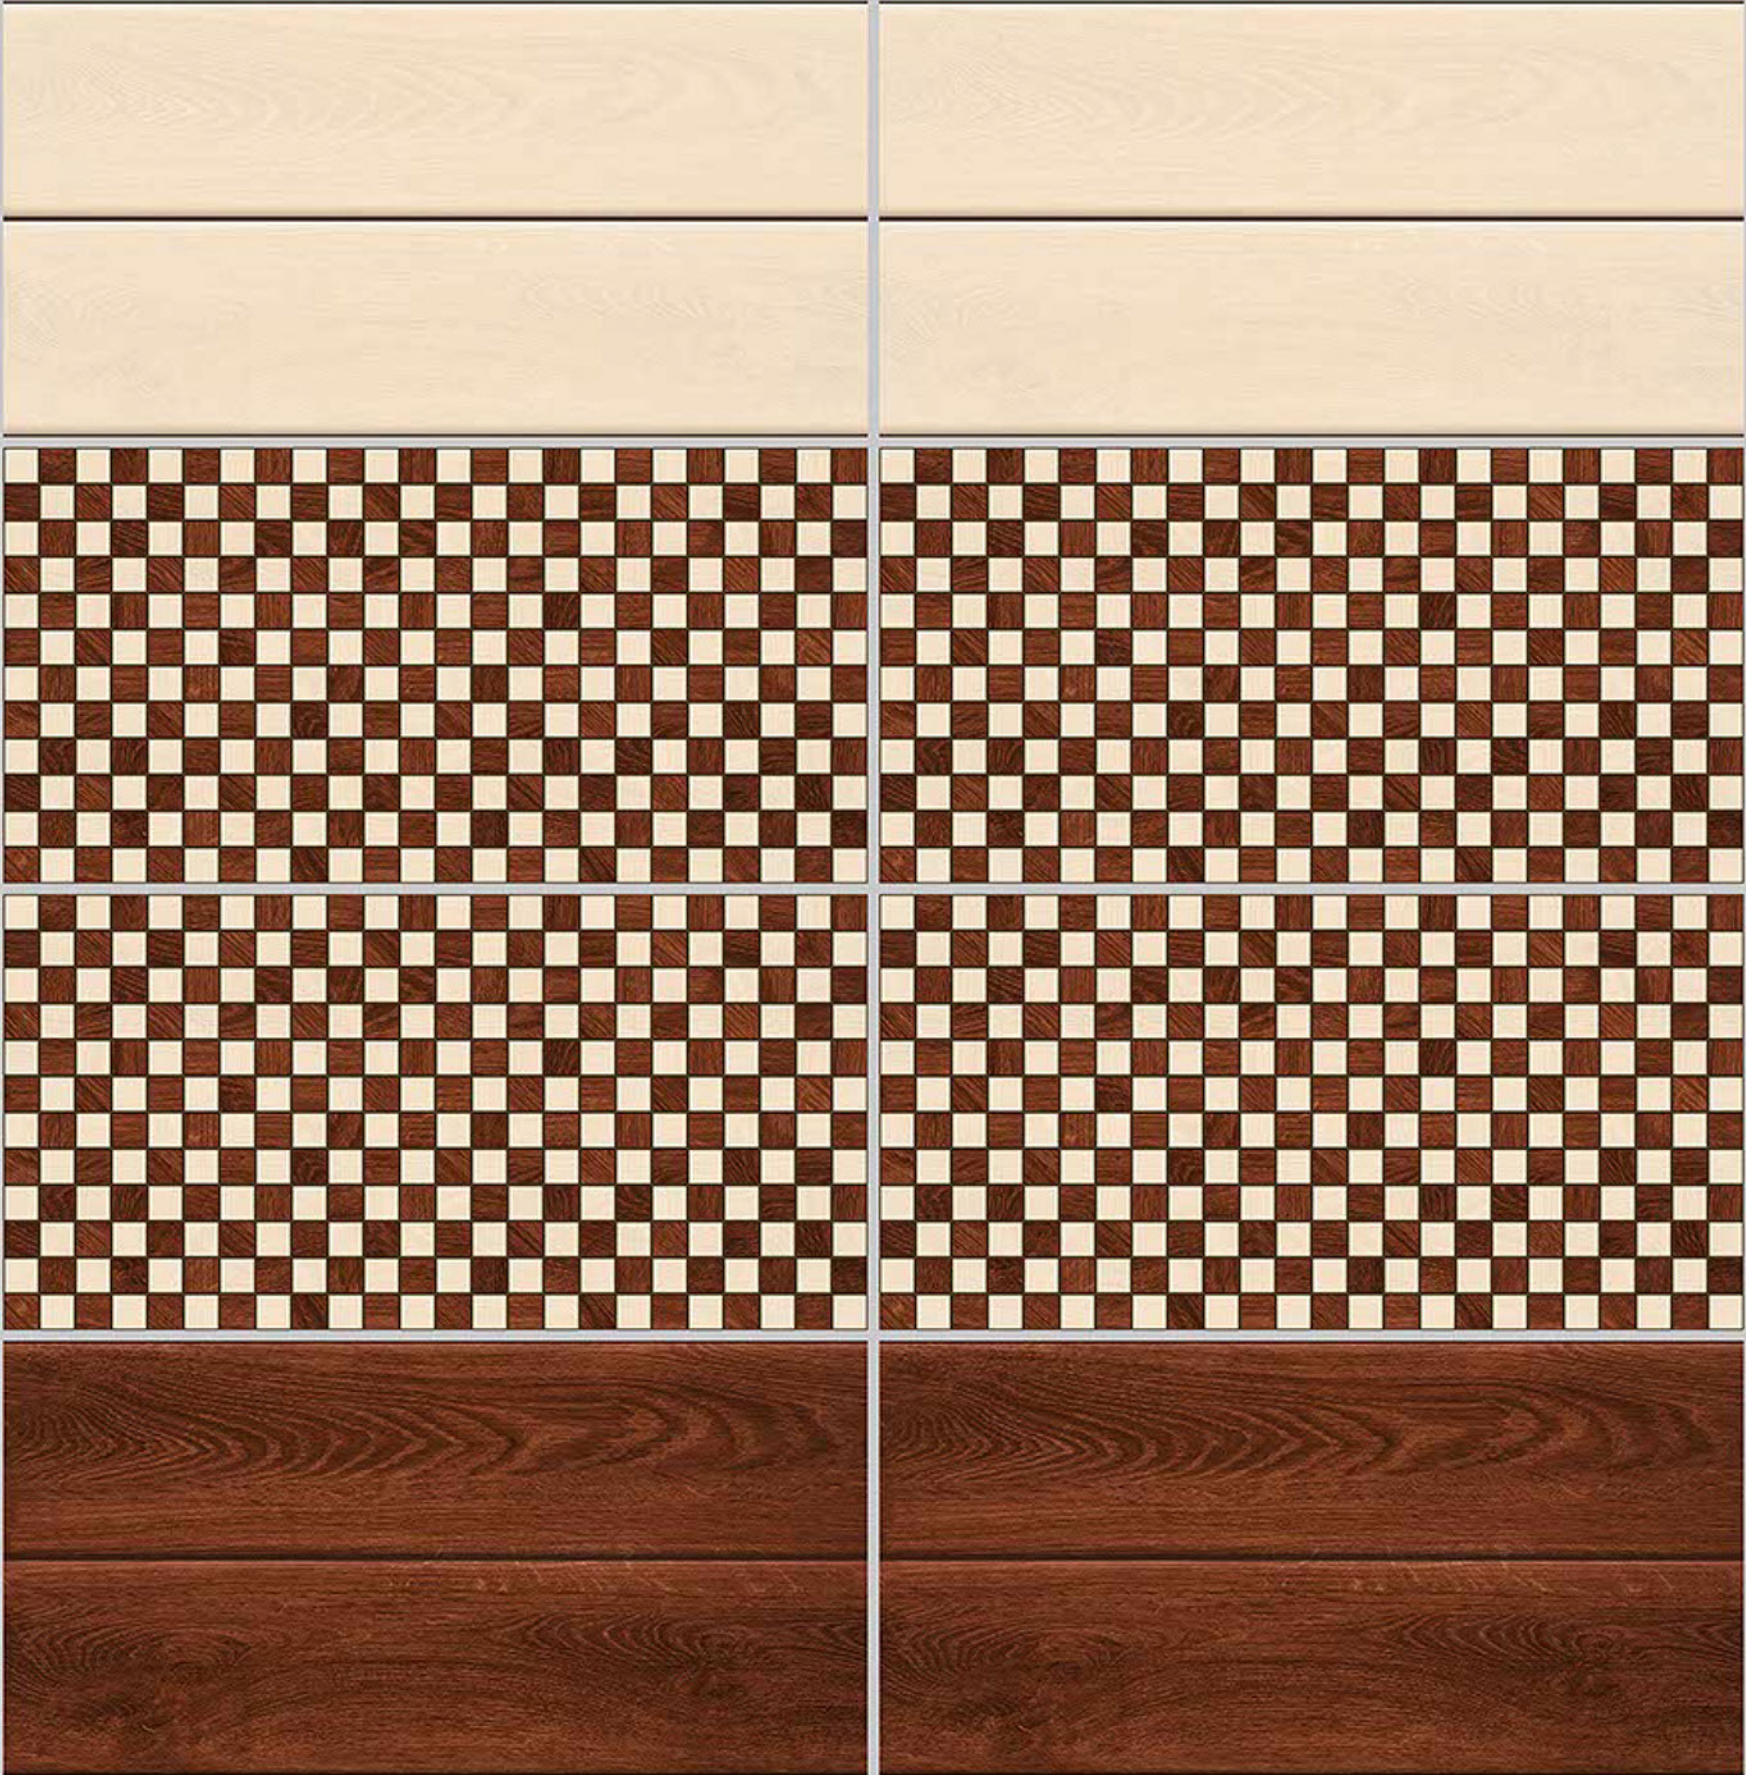

6163-DK

Tile Shown
6163