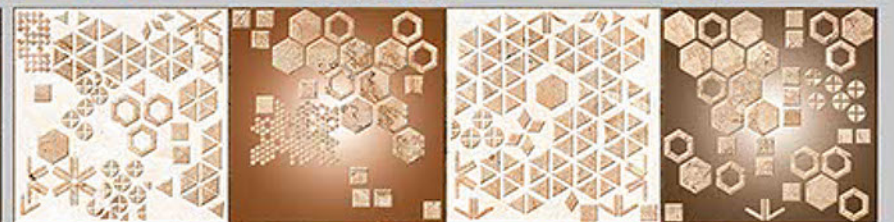

Tile Shown
6196