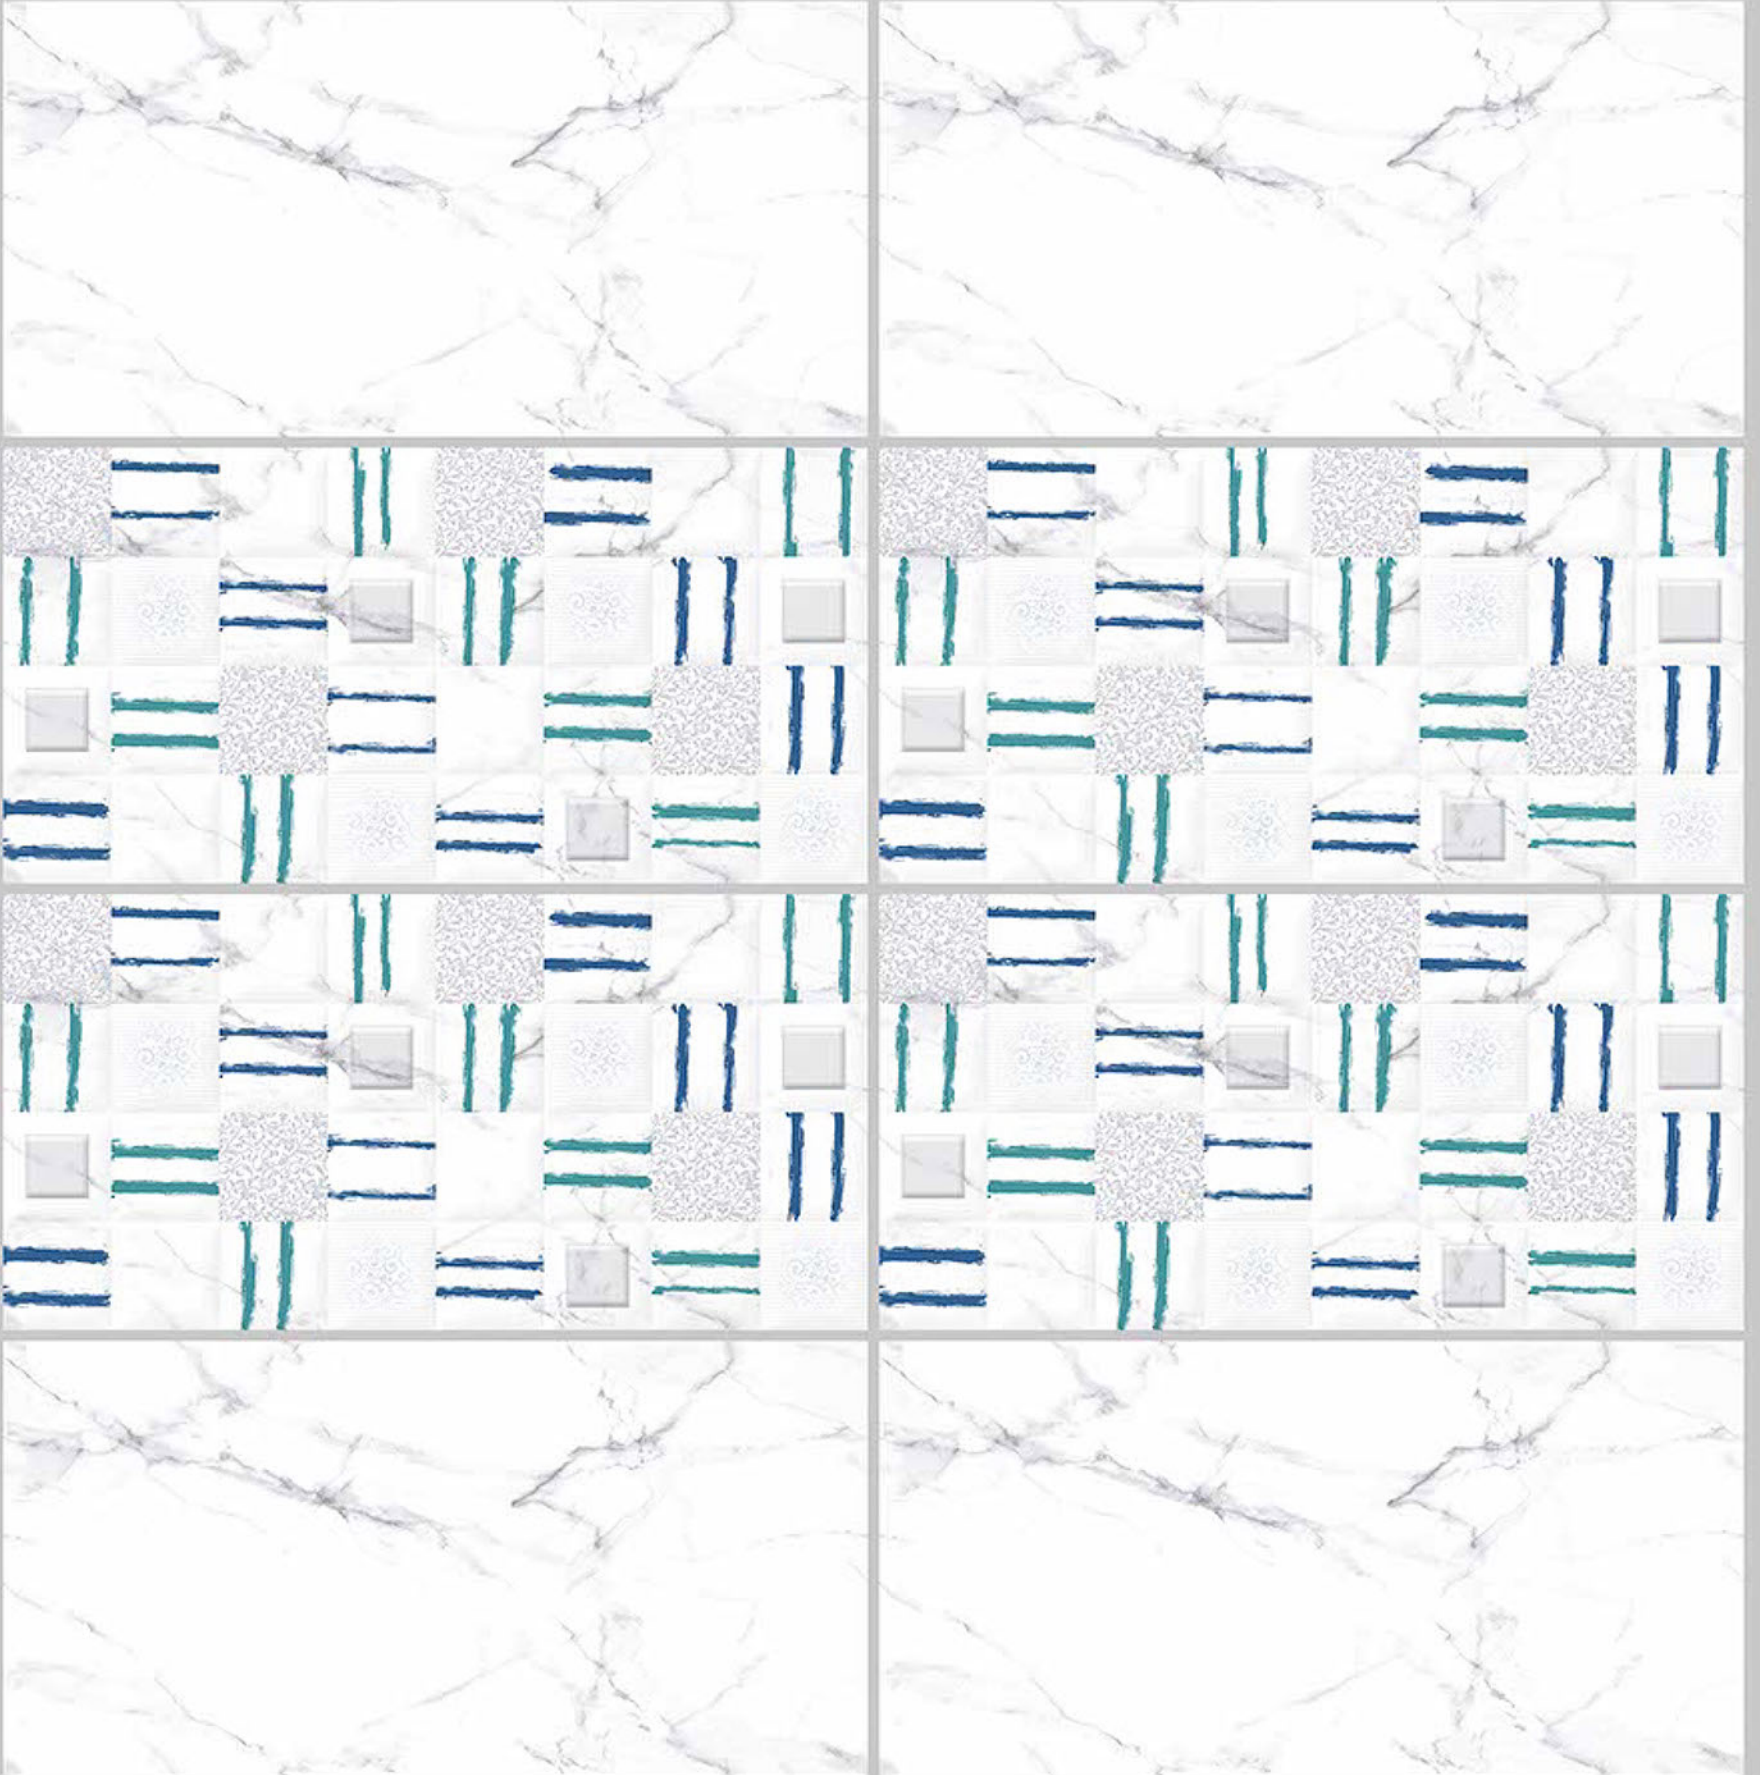

6165-DK

Tile Shown
6165