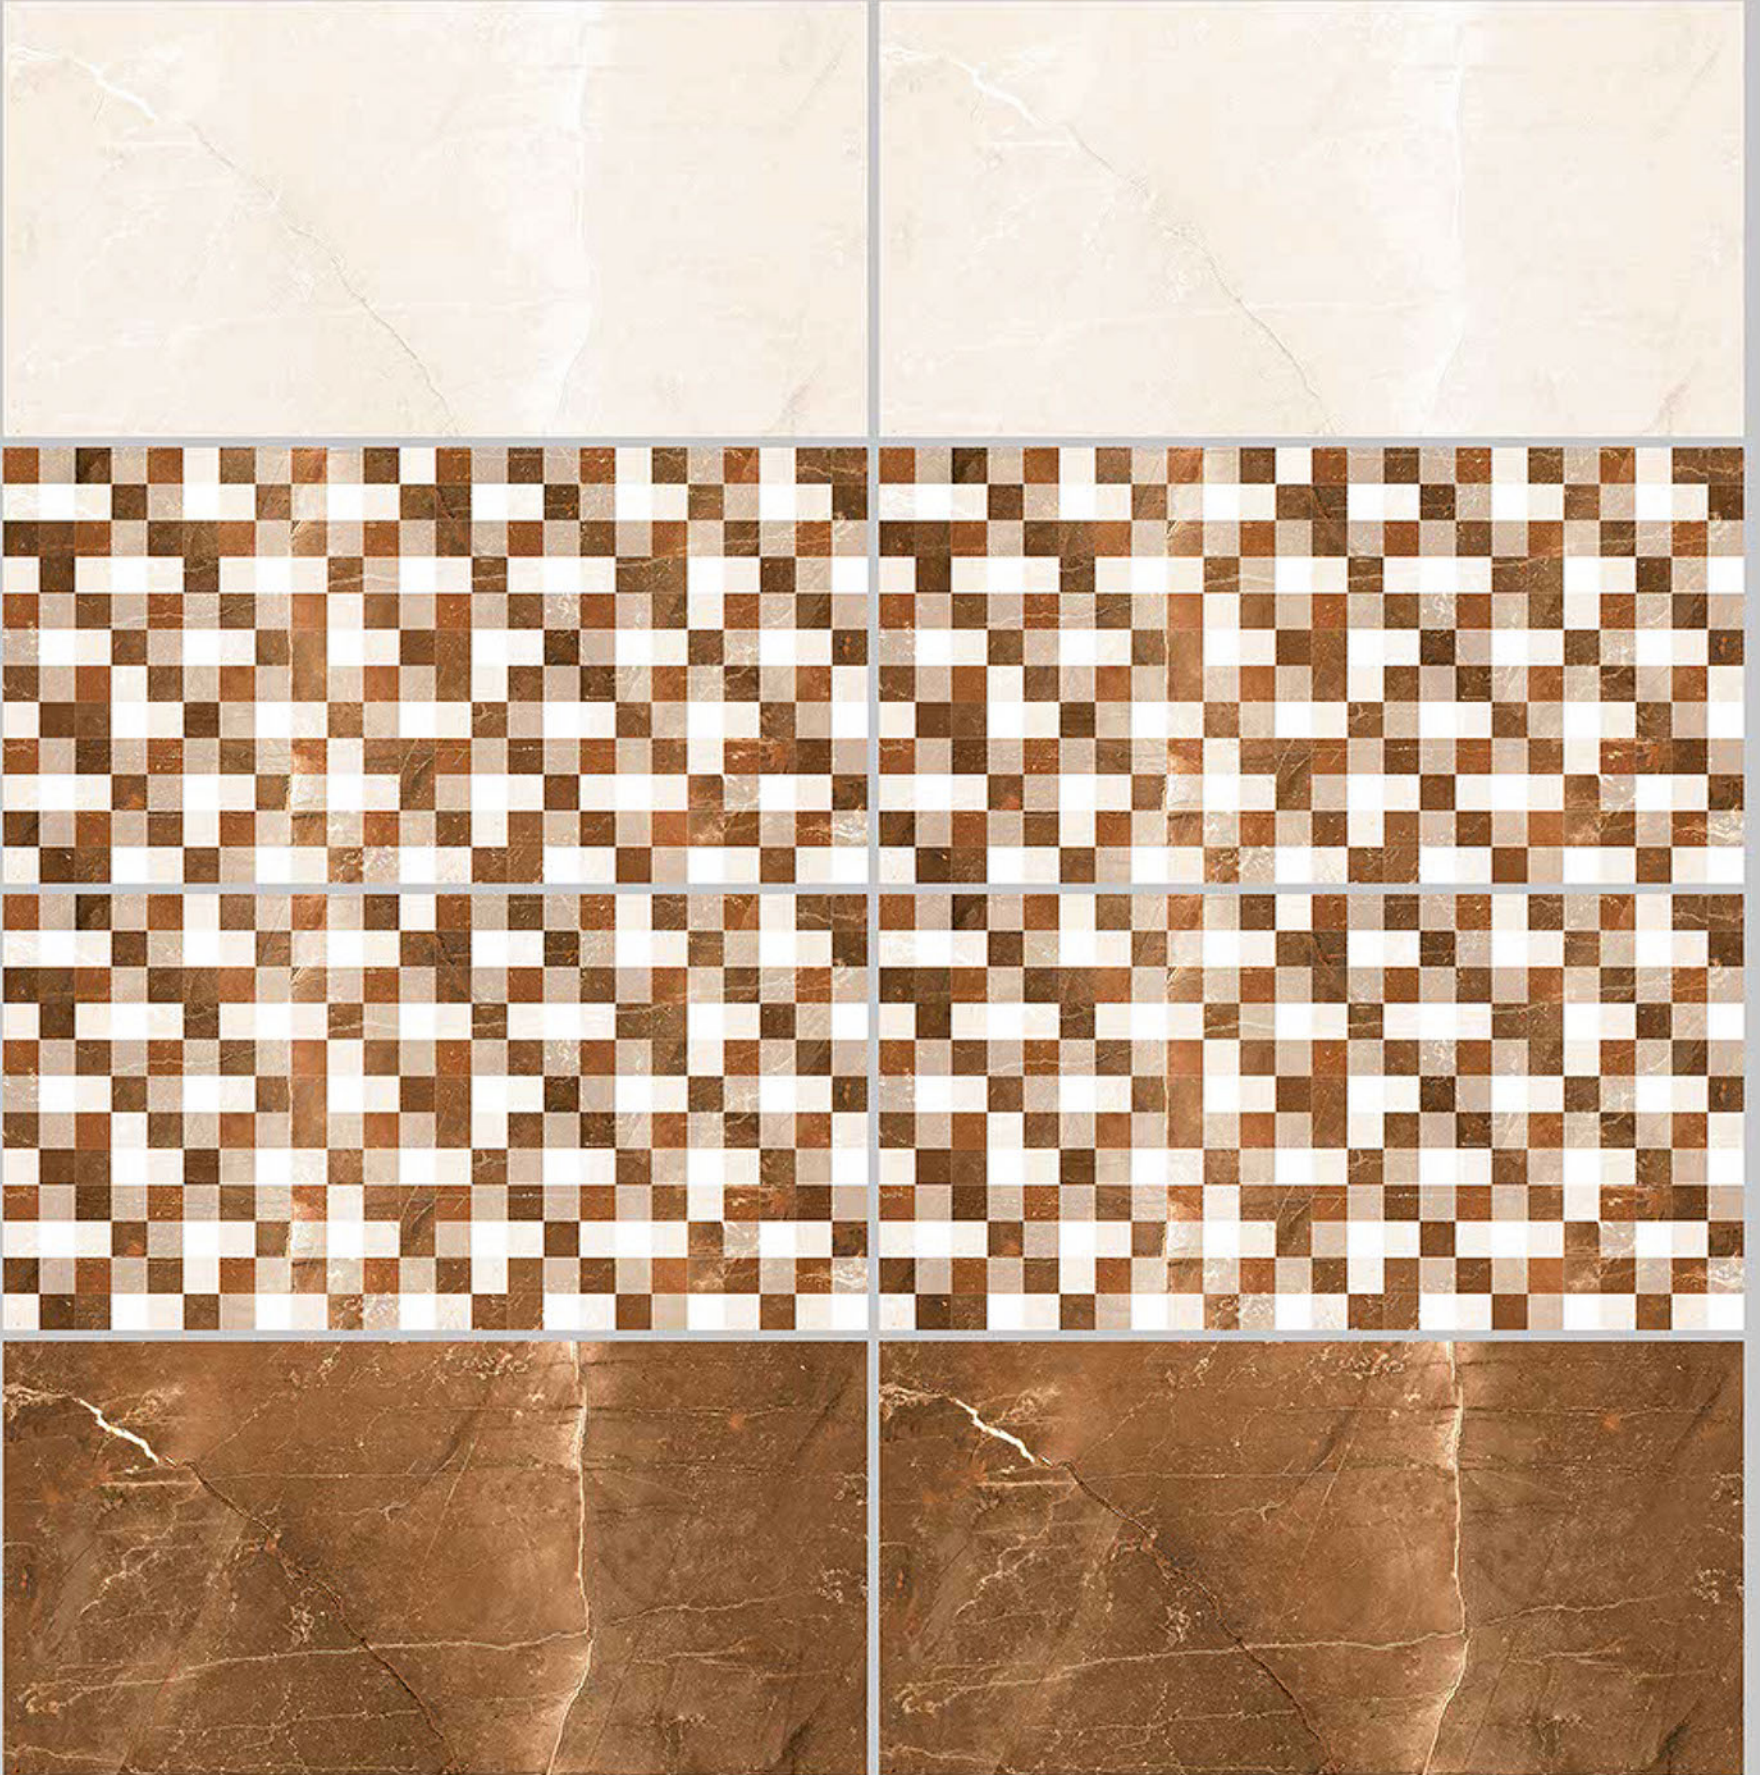

Finish:Glossy

6169-LT

6169-HL-1

6169-DK

DIGITAL 300X
WALL TILES 600mm

Tile Shown
6169

resistant to salts | eco sustainable | fire proof | frost proof | random desing

Finish:Glossy