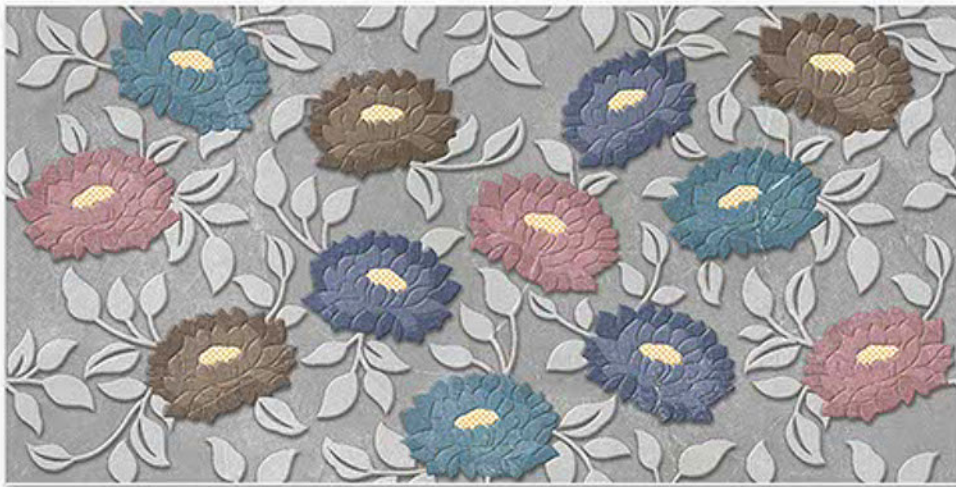

resistant to salts | eco sustainable | fire proof | frost proof | random desing

Finish:Glossy

6159-HI-1

DIGITAL 300X
WALL TILES 600mm