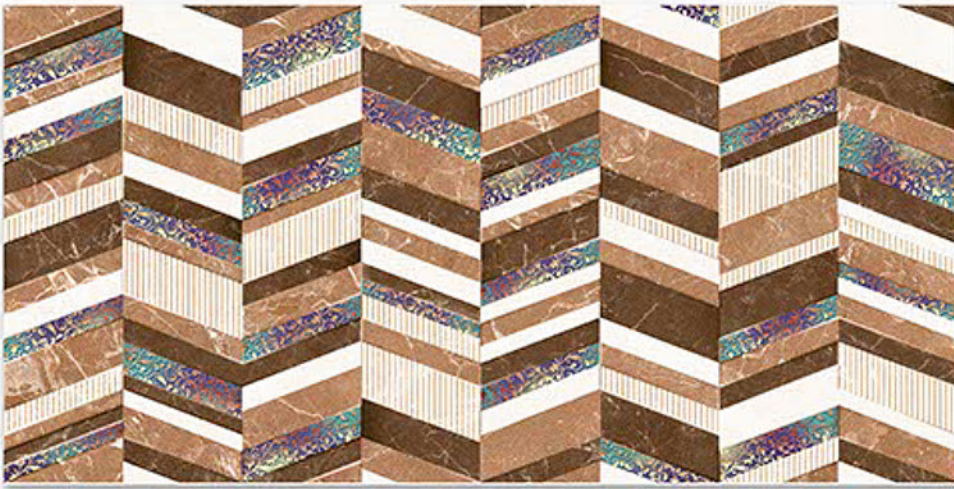

resistant to salts | eco sustainable | fire proof | frost proof | random desing

Finish:Glossy

6222-HL-1

DIGITAL 300X
WALL TILES 600mm