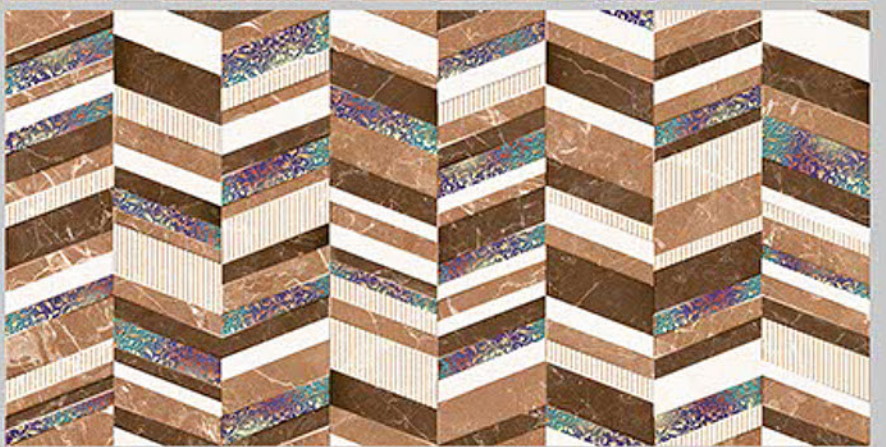

Tile Shown
6222