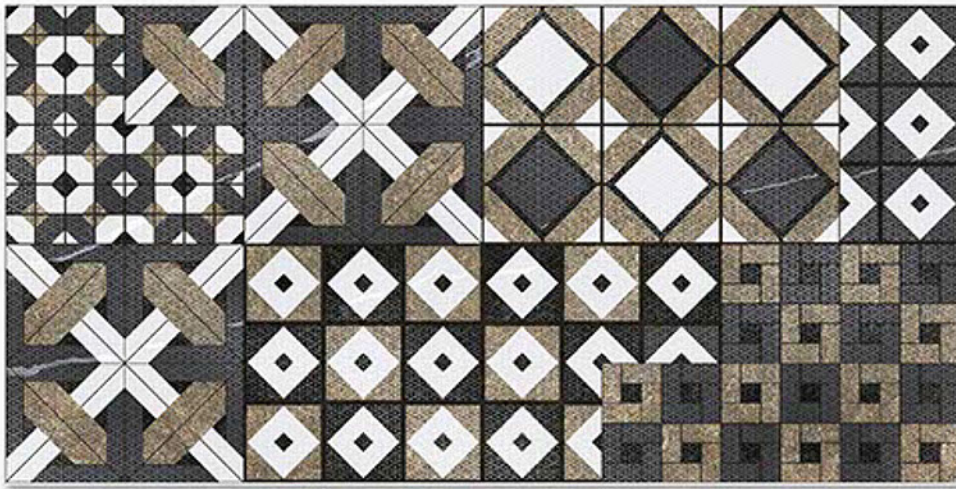

6248-HL-2

6248-DK

DIGITAL 300X  
WALL TILES 600mm

Tile Shown  
6248

resistant to salts | eco sustainable | fire proof | frost proof | random desing

Finish:Glossy

6249-LT

6249-HL-1