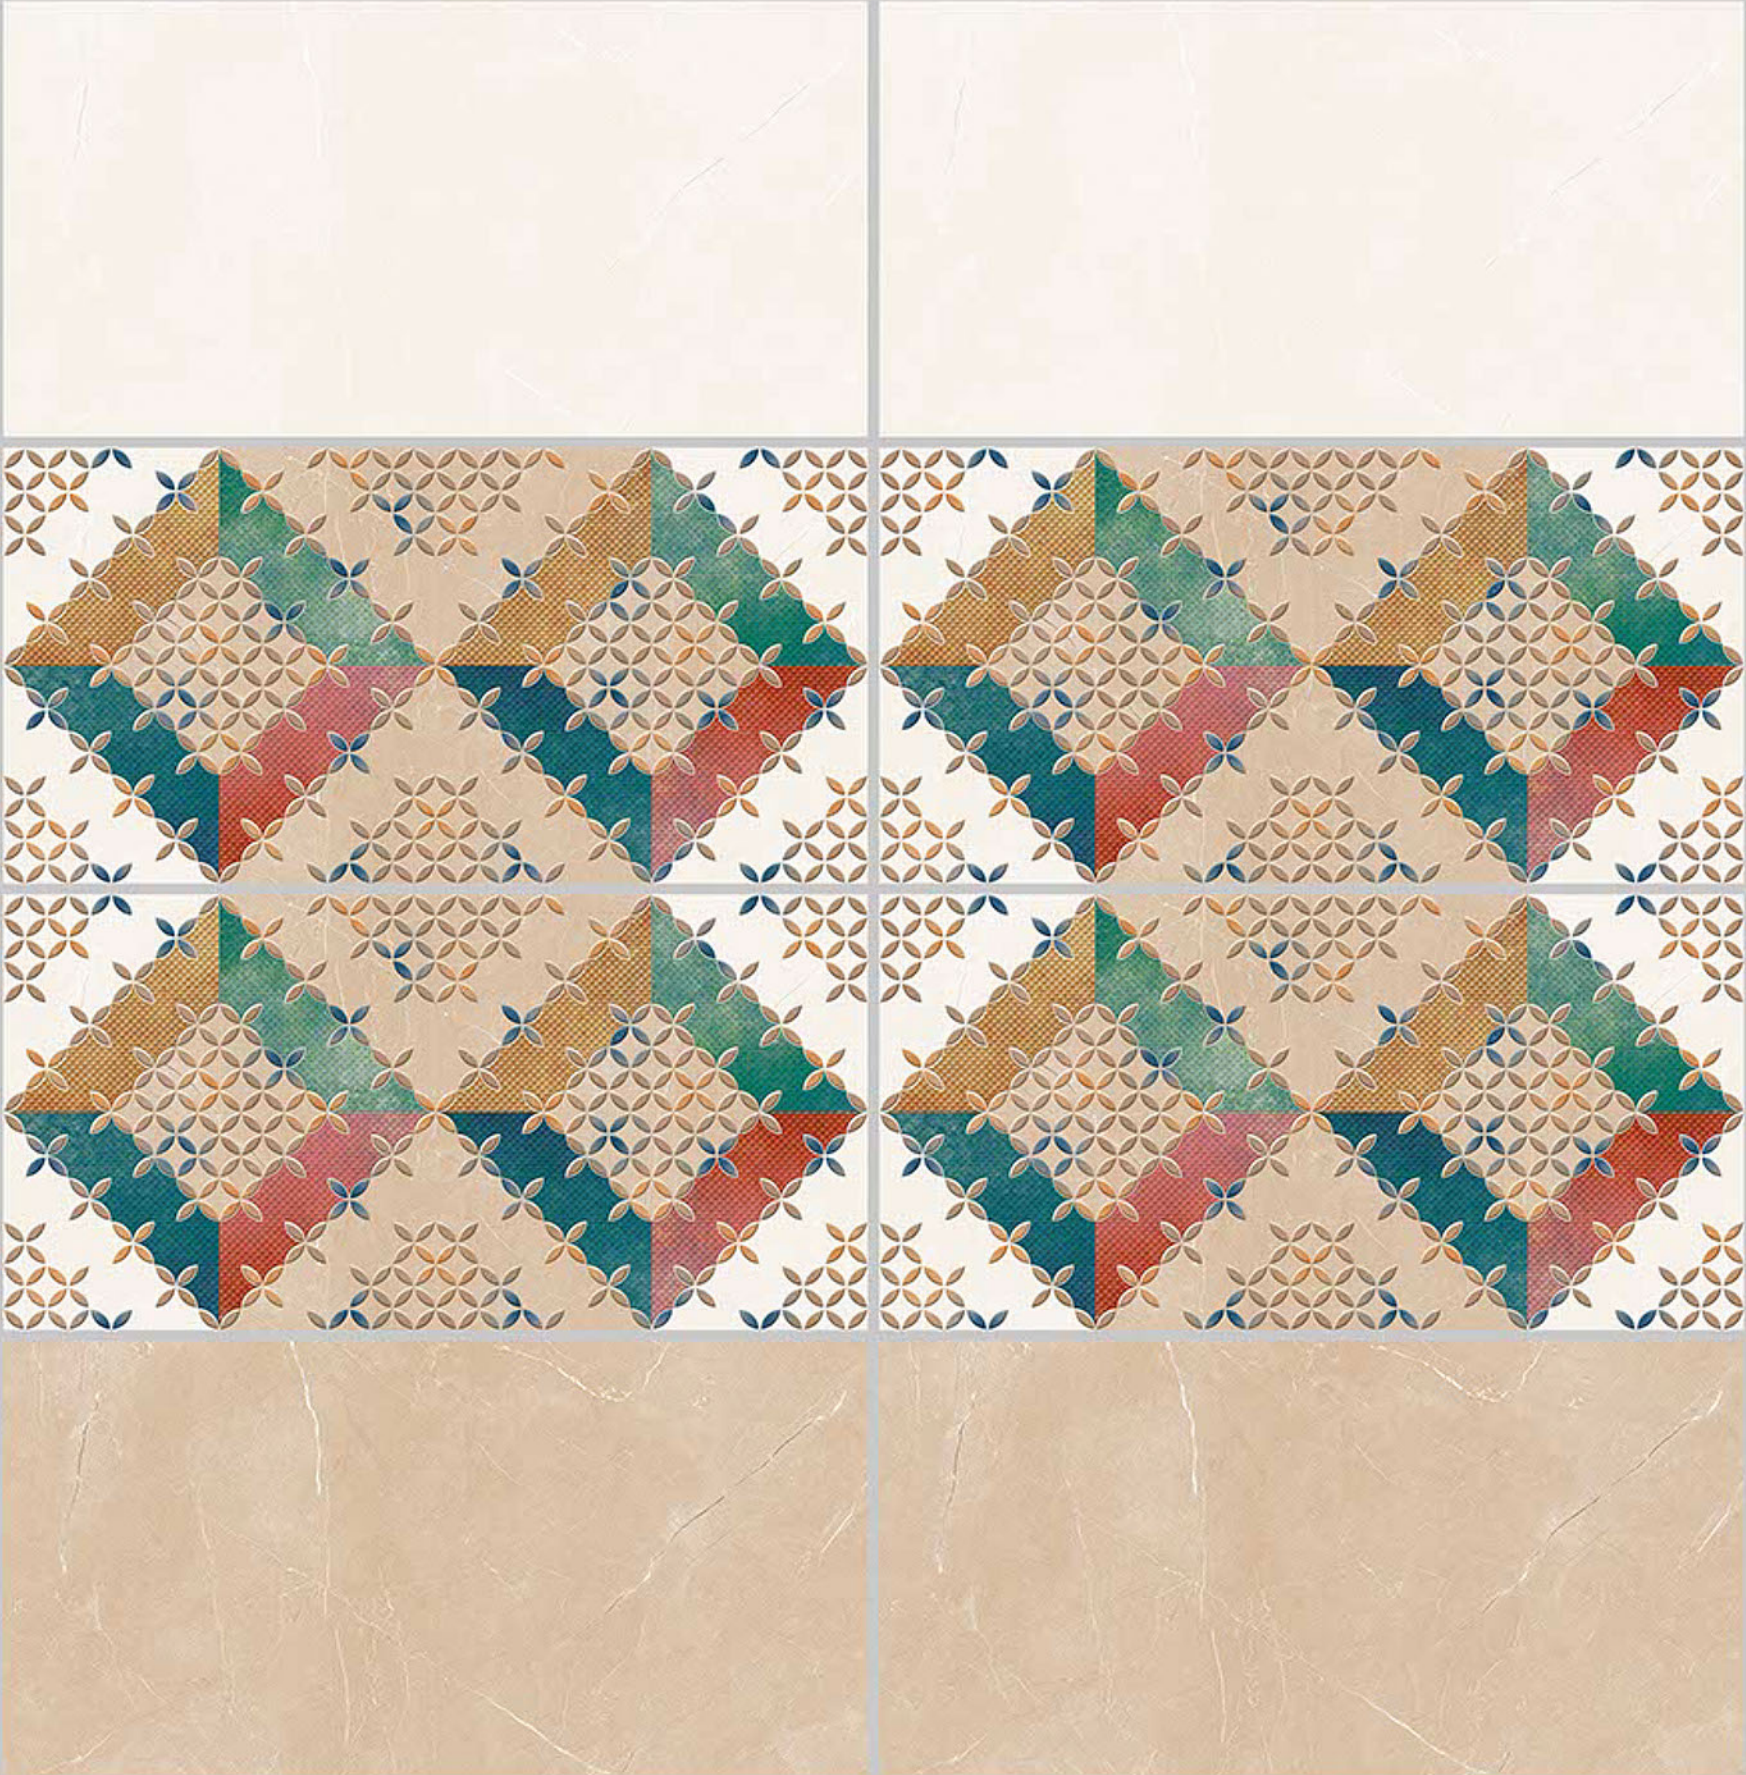

resistant to salts | eco sustainable | fire proof | frost proof | random desing

Finish:Glossy

6205-LT

6205-HL-1

6205-HL-2

6205-DK

DIGITAL 300X  
WALL TILES 600mm

Tile Shown  
6205