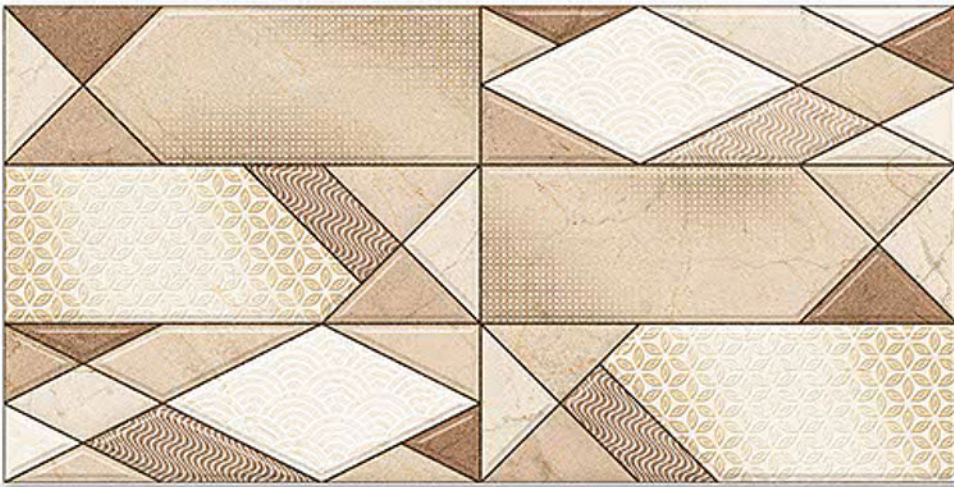

resistant to salts | eco sustainable | fire proof | frost proof | random desing

Finish:Glossy

6215-HL-1

DIGITAL 300X
WALL TILES 600mm