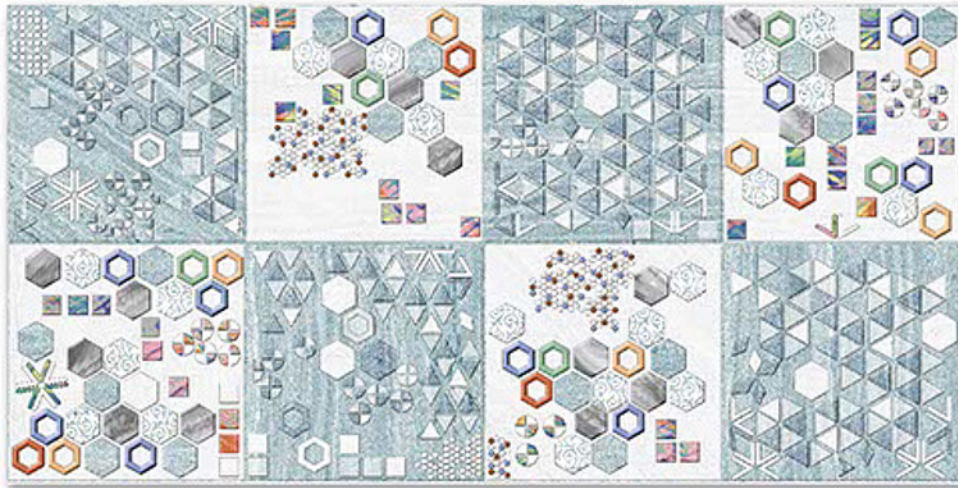

6244-HL-1

6244-HL-2

6244-DK

DIGITAL 300X  
WALL TILES 600mm

Tile Shown  
6244

resistant to salts | eco sustainable | fire proof | frost proof | random desing

Finish:Glossy

6245-LT