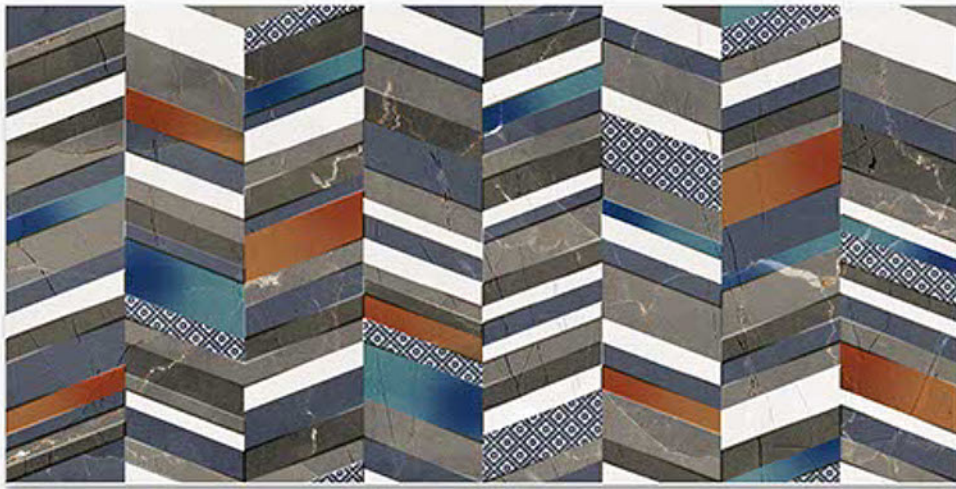

resistant to salts | eco sustainable | fire proof | frost proof | random desing

Finish:Glossy

6224-HL-1

DIGITAL 300X
WALL TILES 600mm