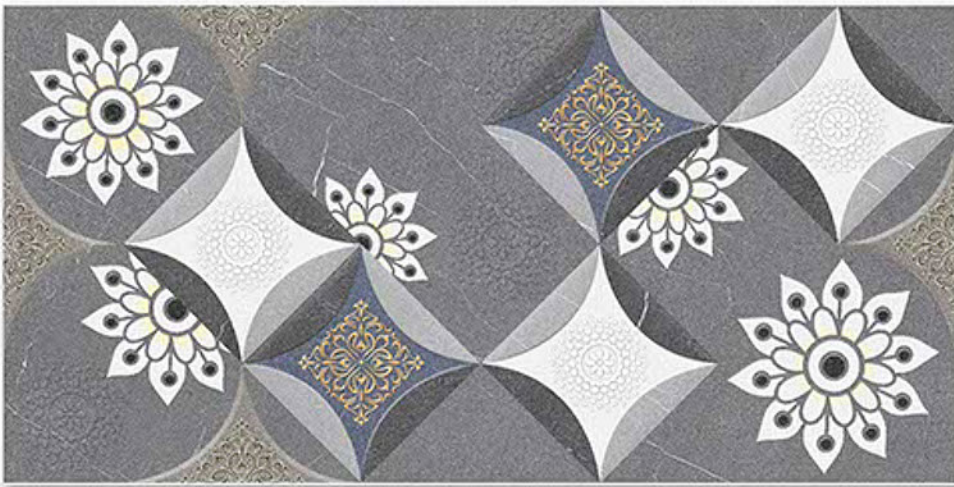

resistant to salts | eco sustainable | fire proof | frost proof | random desing

Finish:Glossy

6207-HL-1

DIGITAL 300X
WALL TILES 600mm