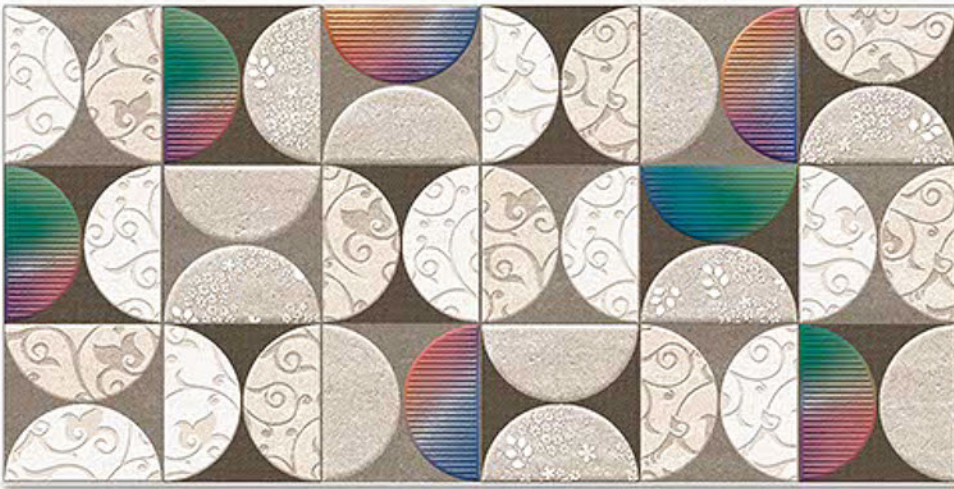

resistant to salts | eco sustainable | fire proof | frost proof | random desing

Finish:Glossy

6204-LT

DIGITAL 300X
WALL TILES 600mm