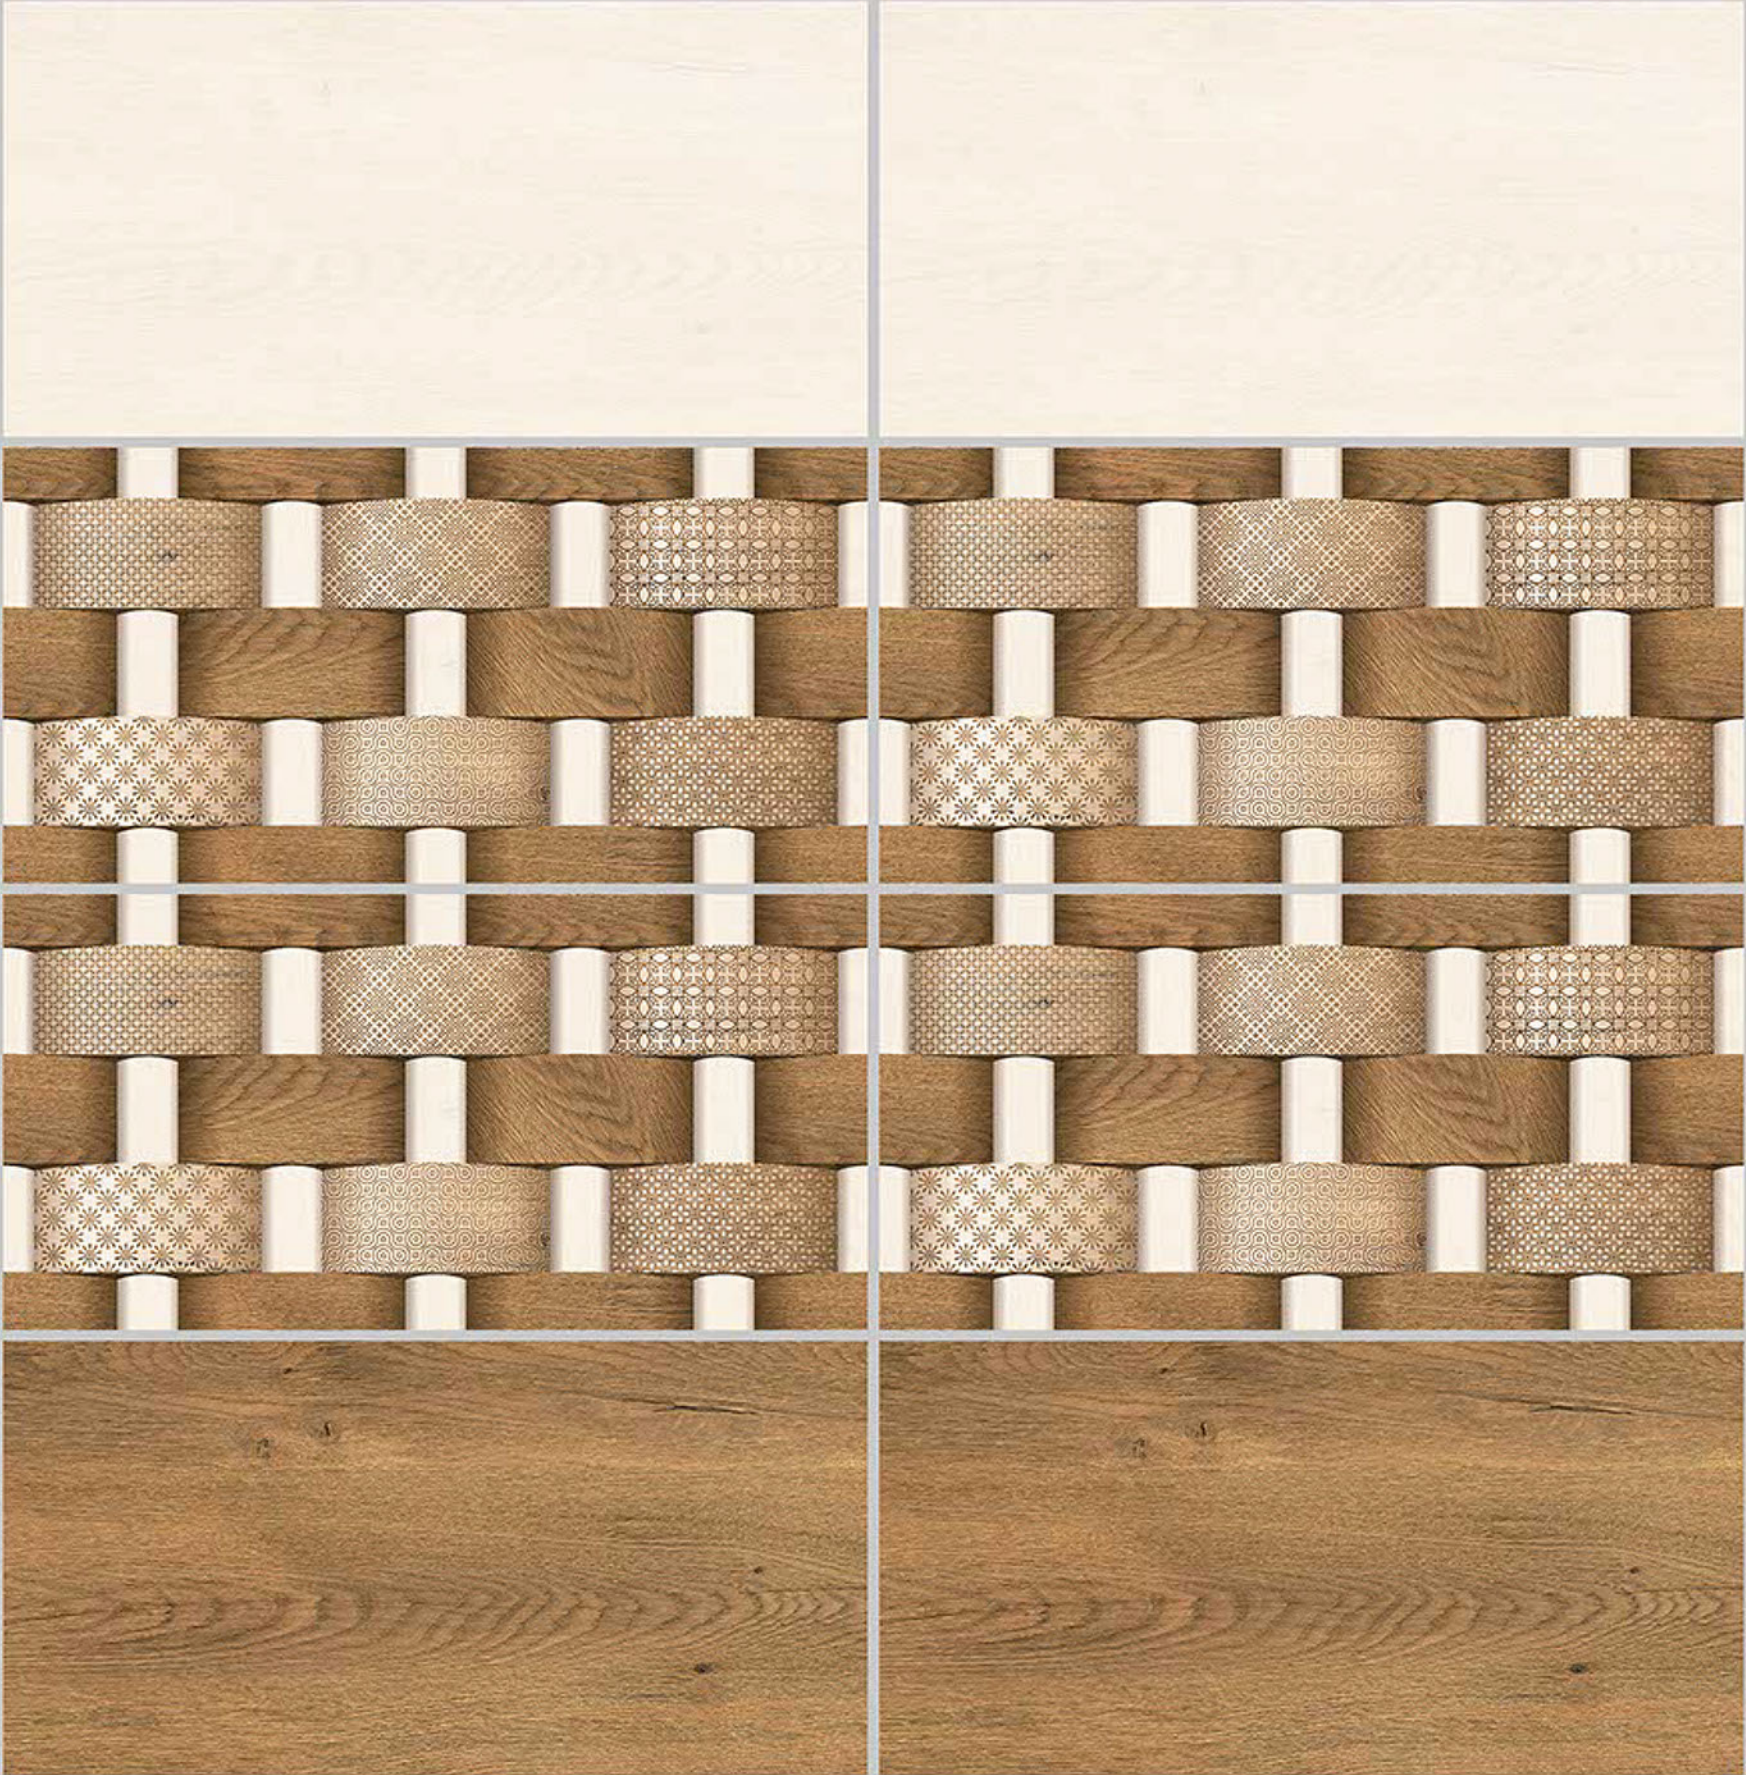

6229-LT

6229-HL-1

6229-HL-2

6229-DK

DIGITAL 300X  
WALL TILES 600mm

Tile Shown  
6229

resistant to salts | eco sustainable | fire proof | frost proof | random desing

Finish:Glossy