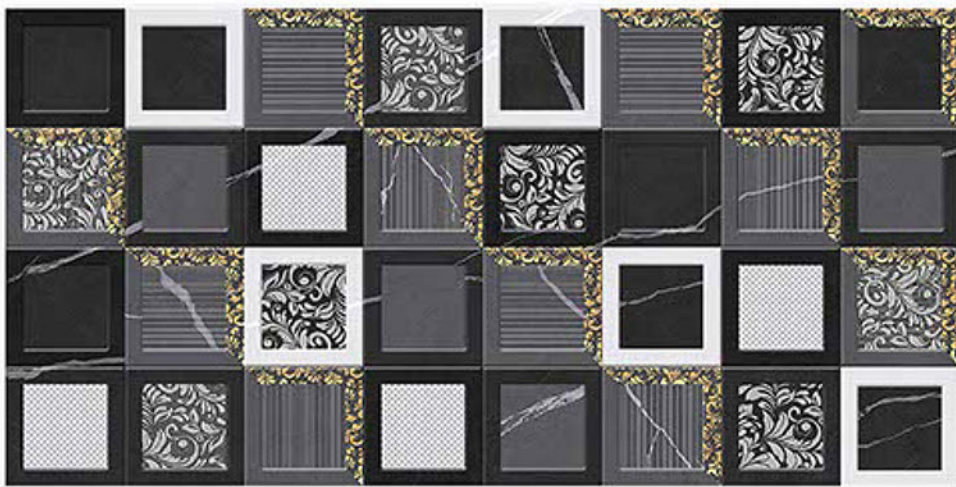

6248-HL-2

6248-DK

DIGITAL 300X  
WALL TILES 600mm

Tile Shown  
6248

resistant to salts | eco sustainable | fire proof | frost proof | random desing

Finish:Glossy

6249-LT

6249-HL-1