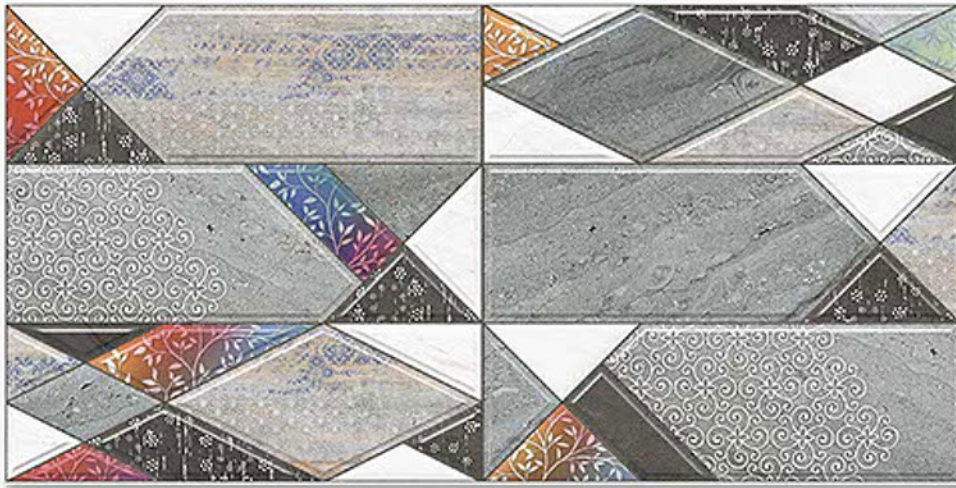

resistant to salts | eco sustainable | fire proof | frost proof | random desing

Finish:Glossy

6221-LT

DIGITAL 300X
WALL TILES 600mm