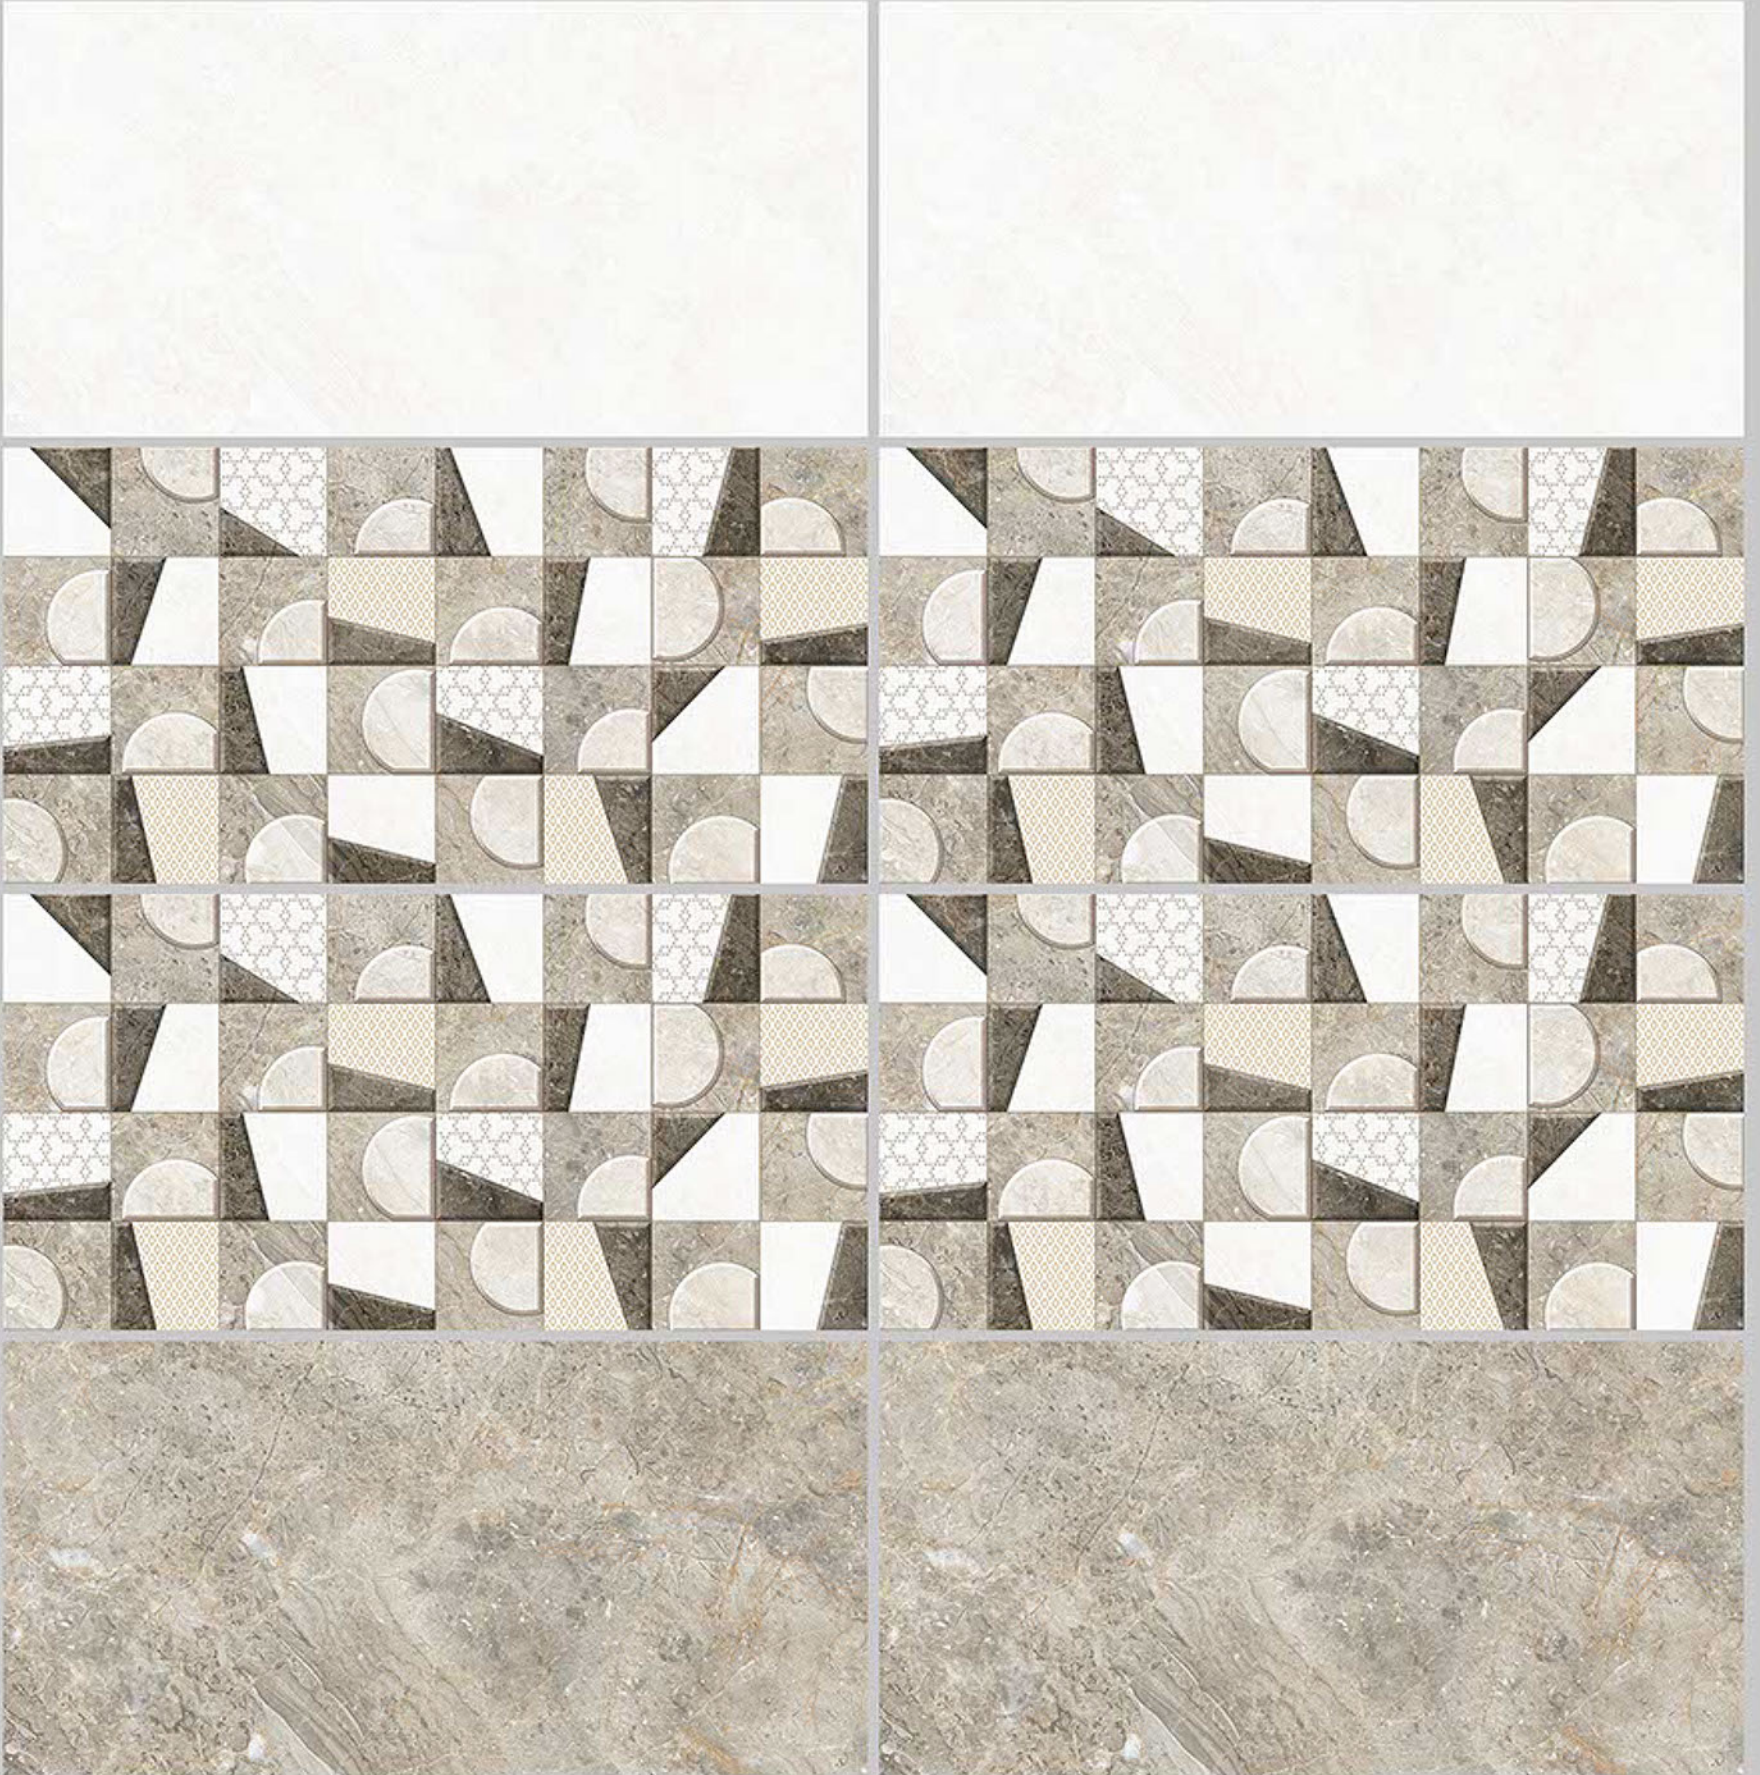

Finish:Glossy

6223-LT

6223-HL-1

6223-DK

DIGITAL 300X  
WALL TILES 600mm

Tile Shown  
6223

resistant to salts | eco sustainable | fire proof | frost proof | random desing

Finish:Glossy