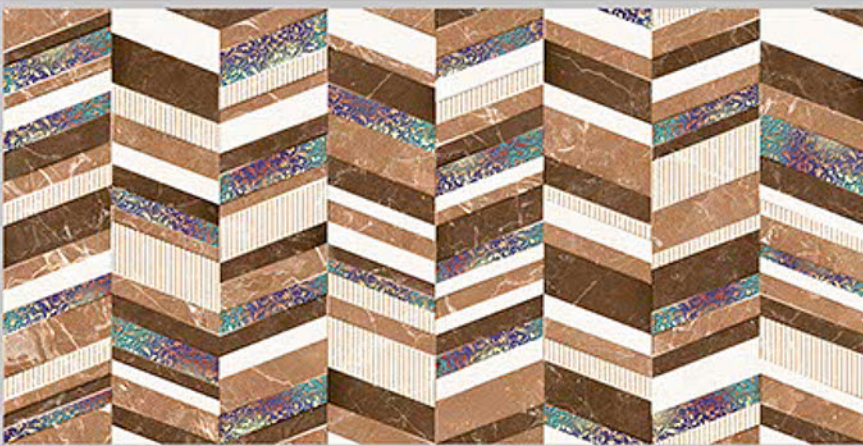

Tile Shown
6222