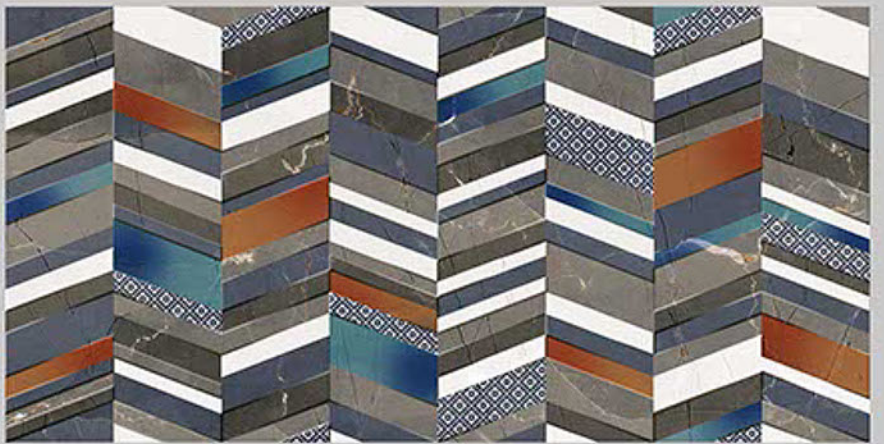

Tile Shown
6224