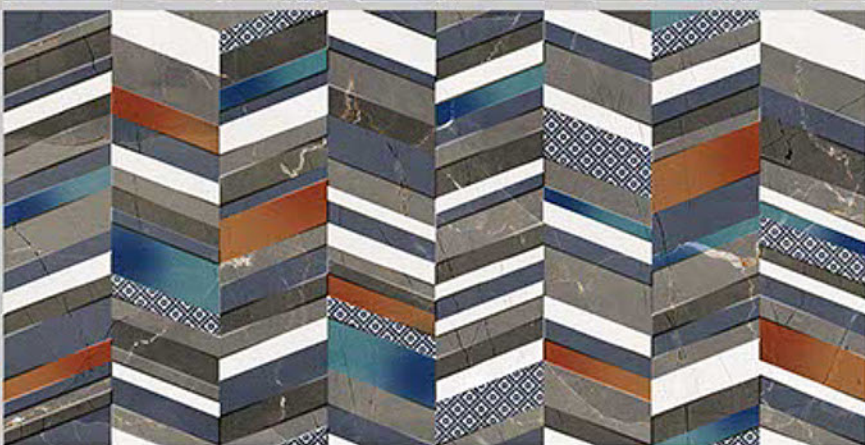

Tile Shown
6224