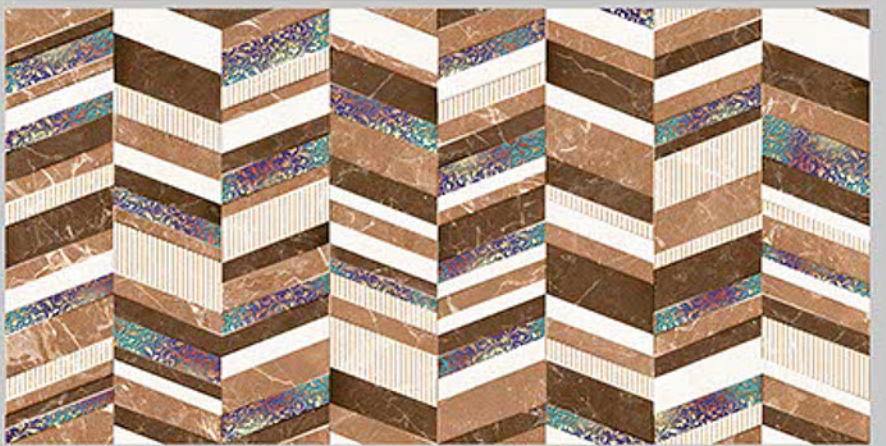

Tile Shown
6222