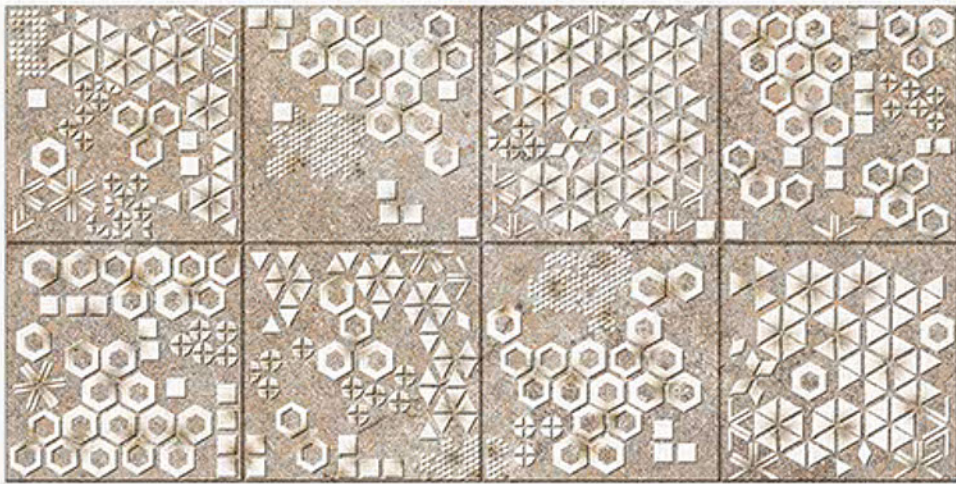

resistant to salts | eco sustainable | fire proof | frost proof | random desing

Finish:Glossy

6219-HL-1

DIGITAL 300X
WALL TILES 600mm