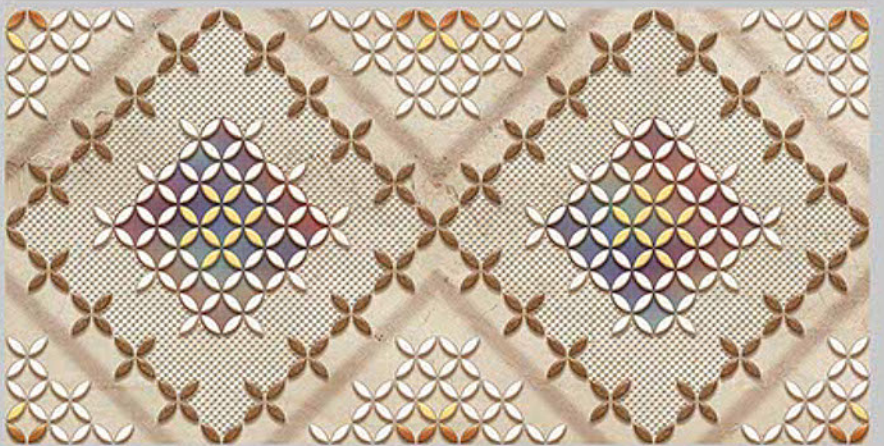

Tile Shown
6227