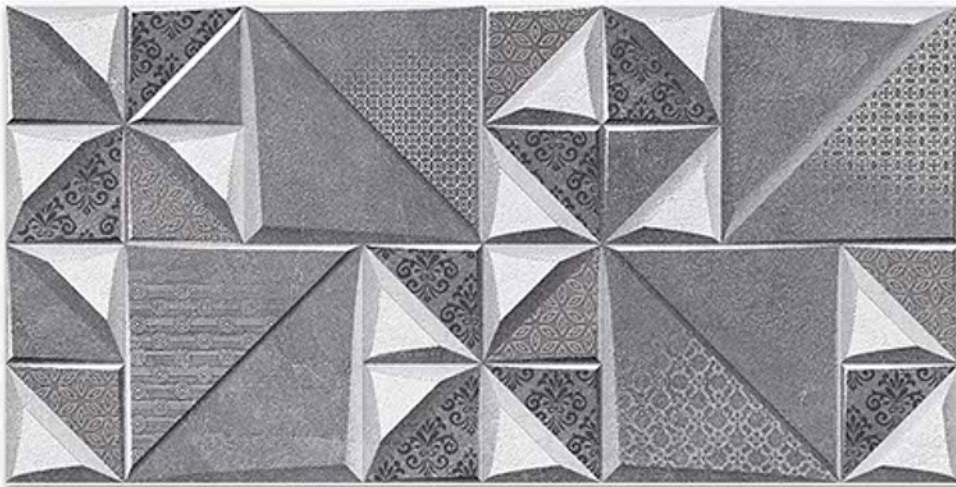

resistant to salts | eco sustainable | fire proof | frost proof | random desing

Finish:Glossy

6244-HL-1

DIGITAL 300X
WALL TILES 600mm