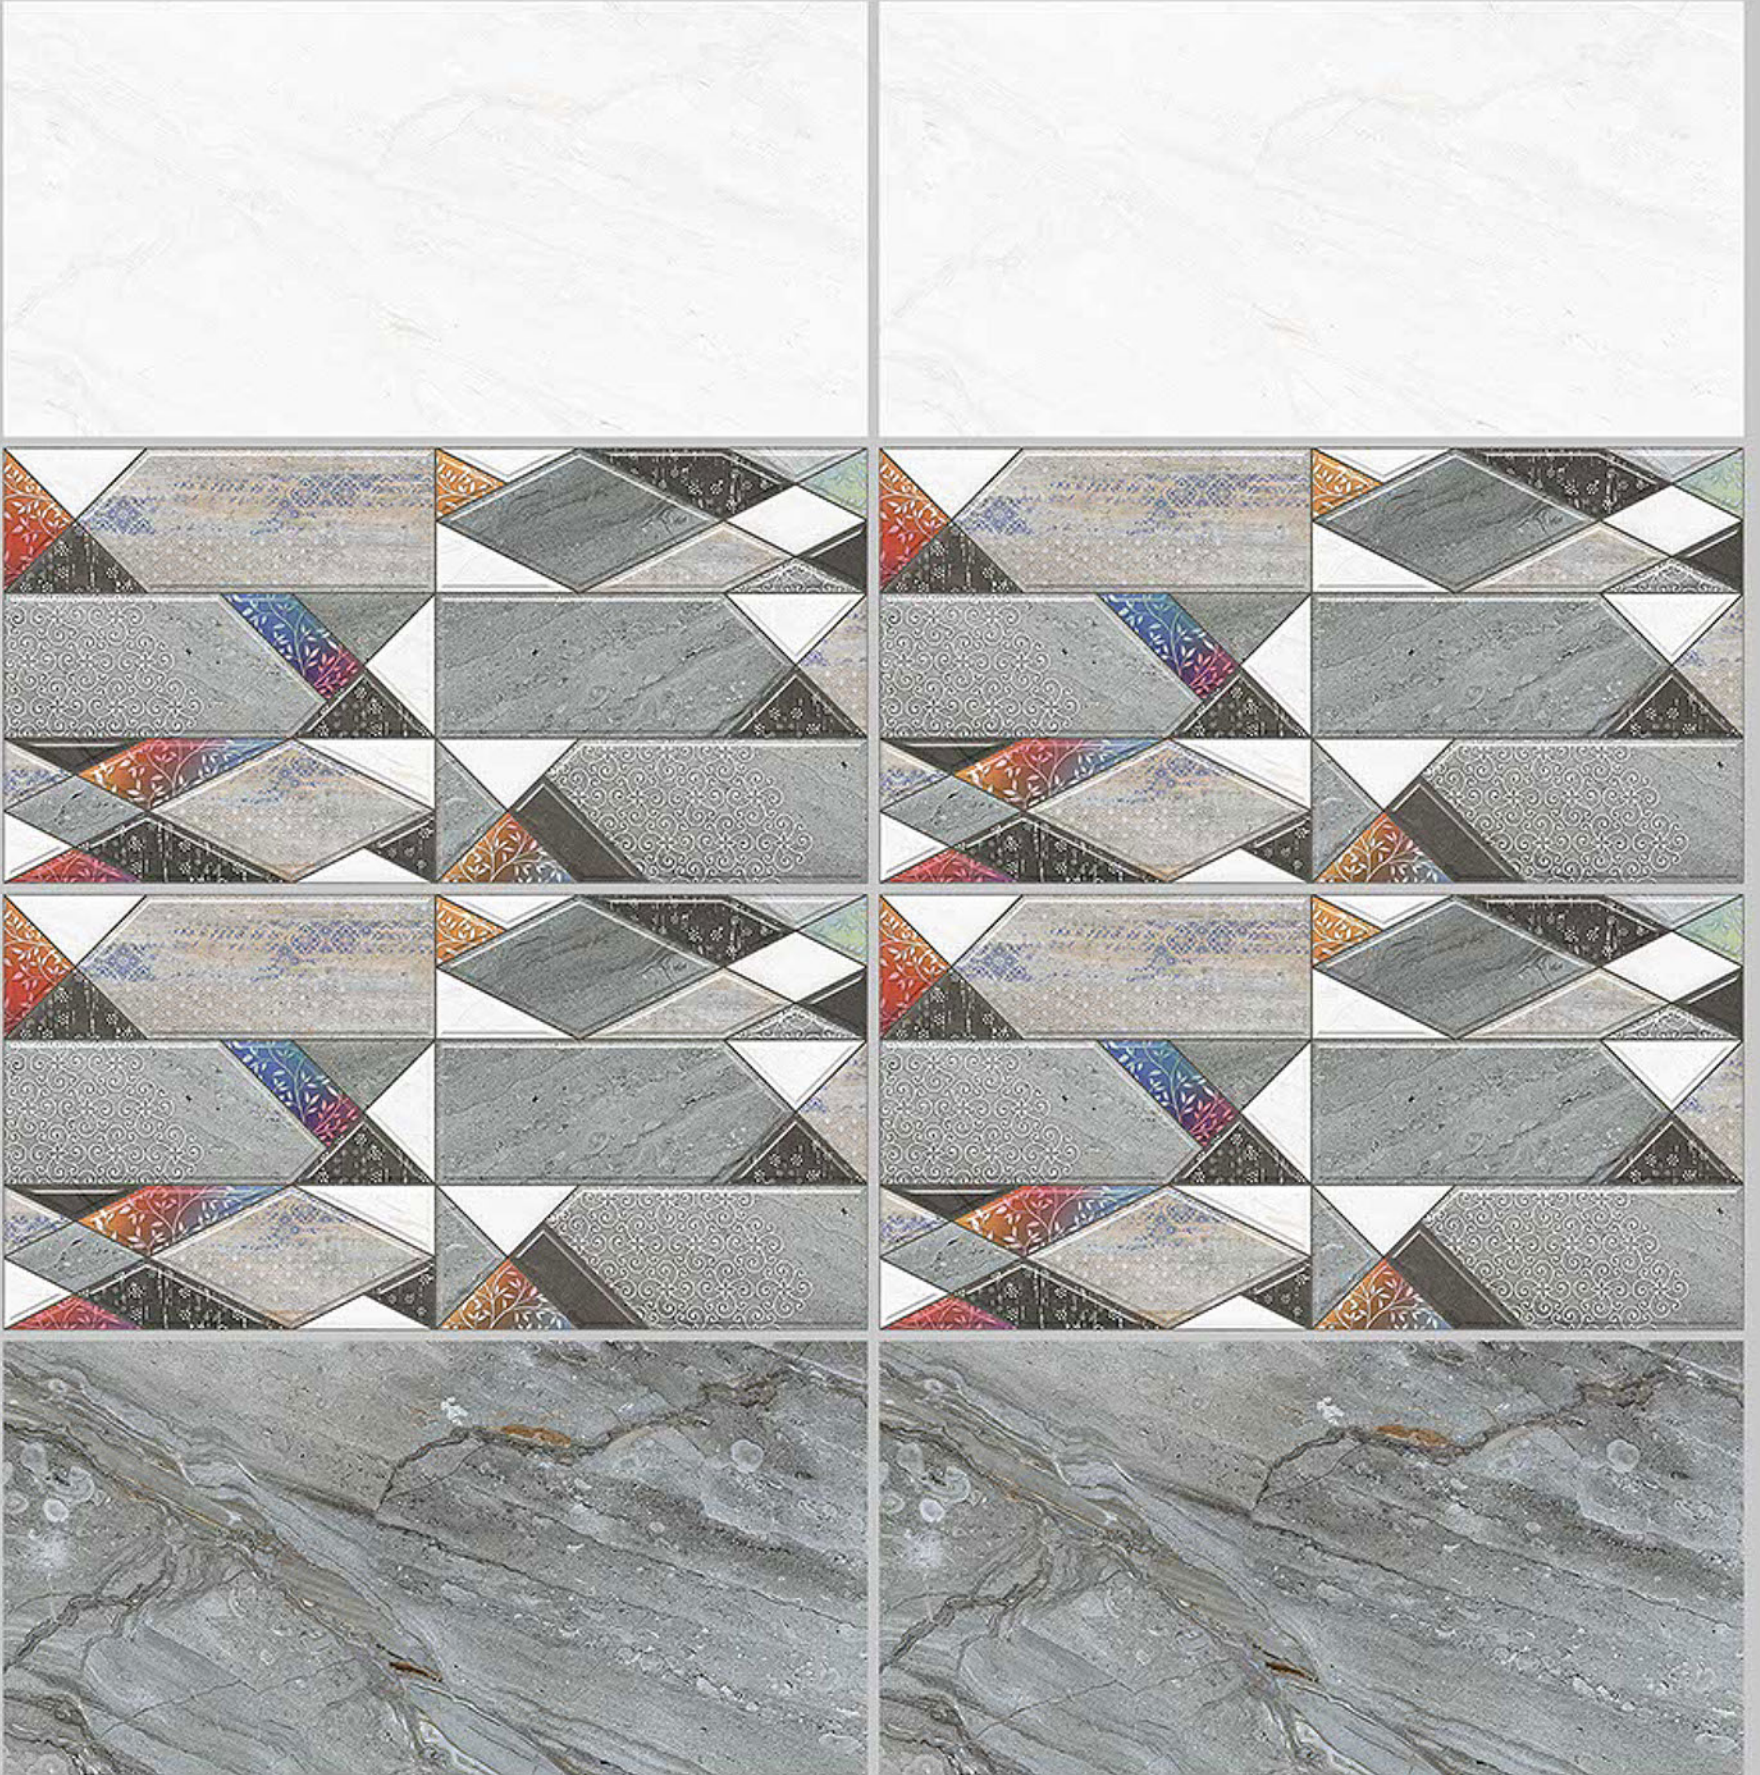

resistant to salts | eco sustainable | fire proof | frost proof | random desing

Finish:Glossy

6221-LT

6221-HL-1

6221-DK

DIGITAL 300X  
WALL TILES 600mm

Tile Shown  
6221

resistant to salts | eco sustainable | fire proof | frost proof | random desing