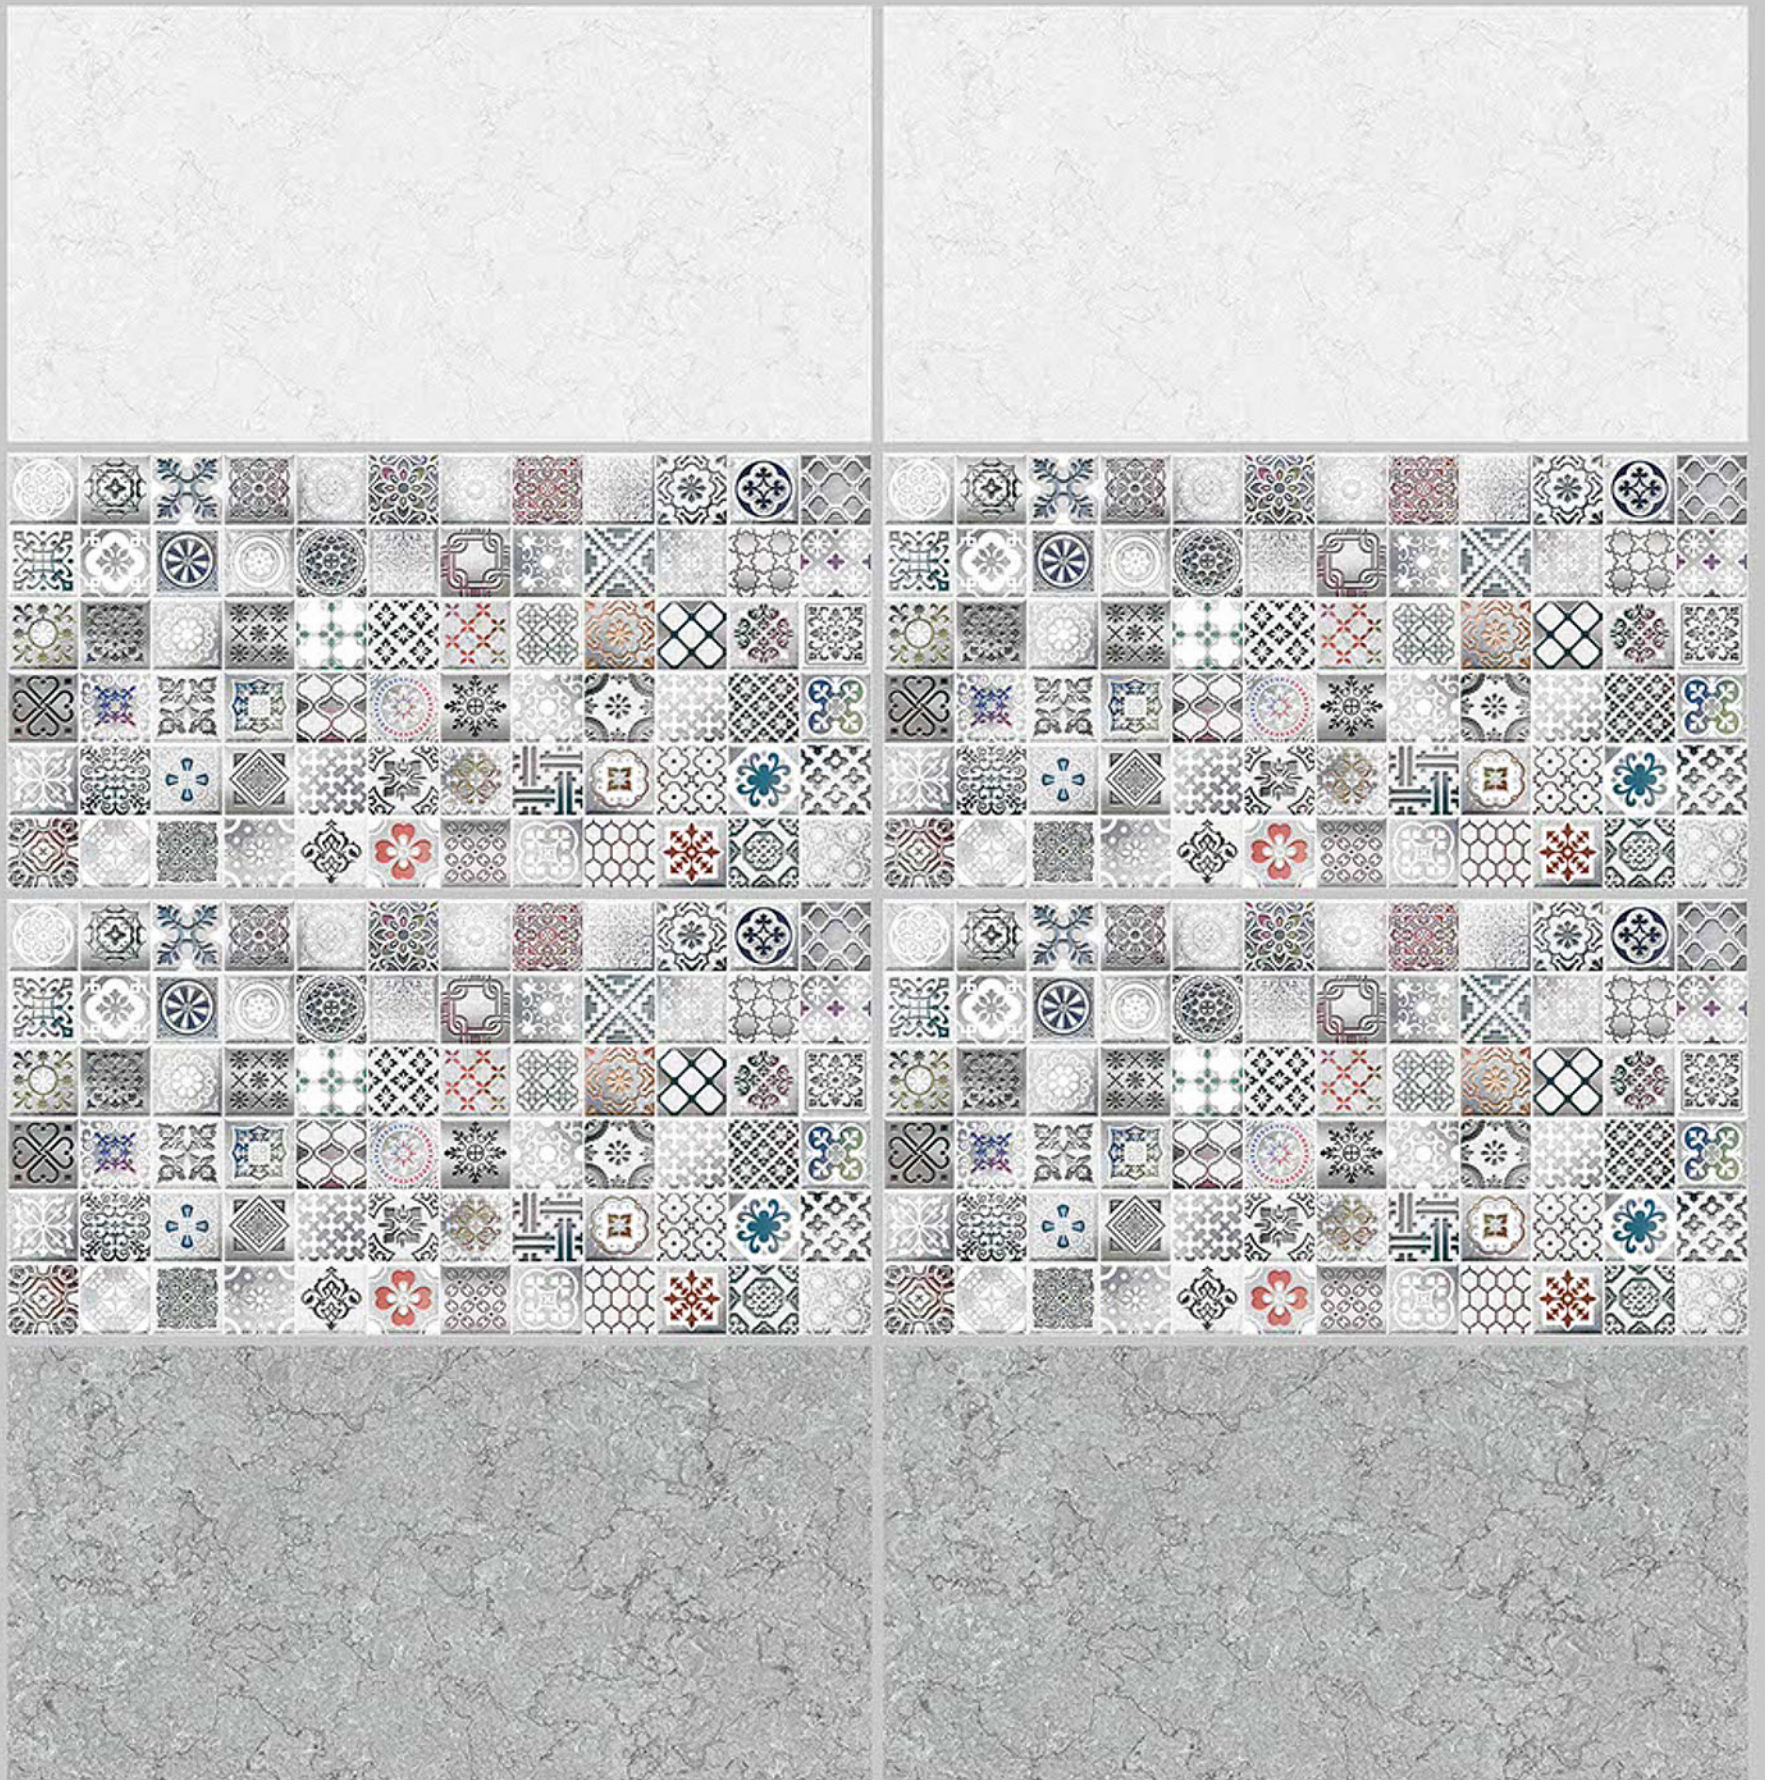

resistant to salts | eco sustainable | fire proof | frost proof | random desing

Finish:Glossy

6213-LT

6213-HL-1

6213-HL-2

6213-DK

DIGITAL 300X  
WALL TILES 600mm

Tile Shown  
6213