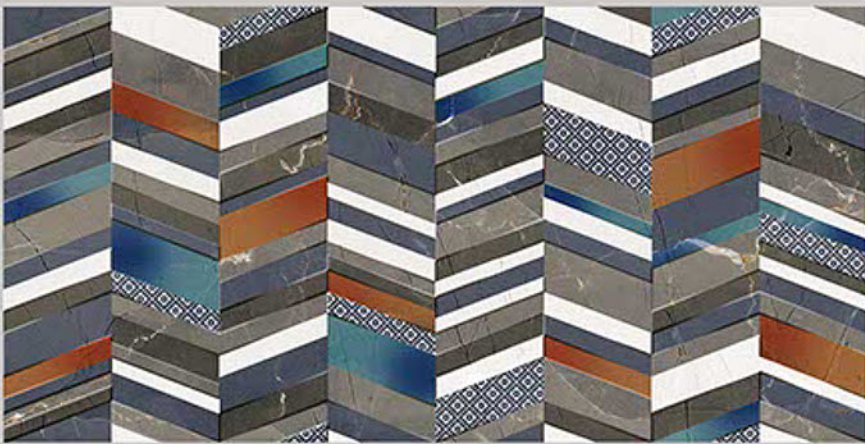

Tile Shown
6224