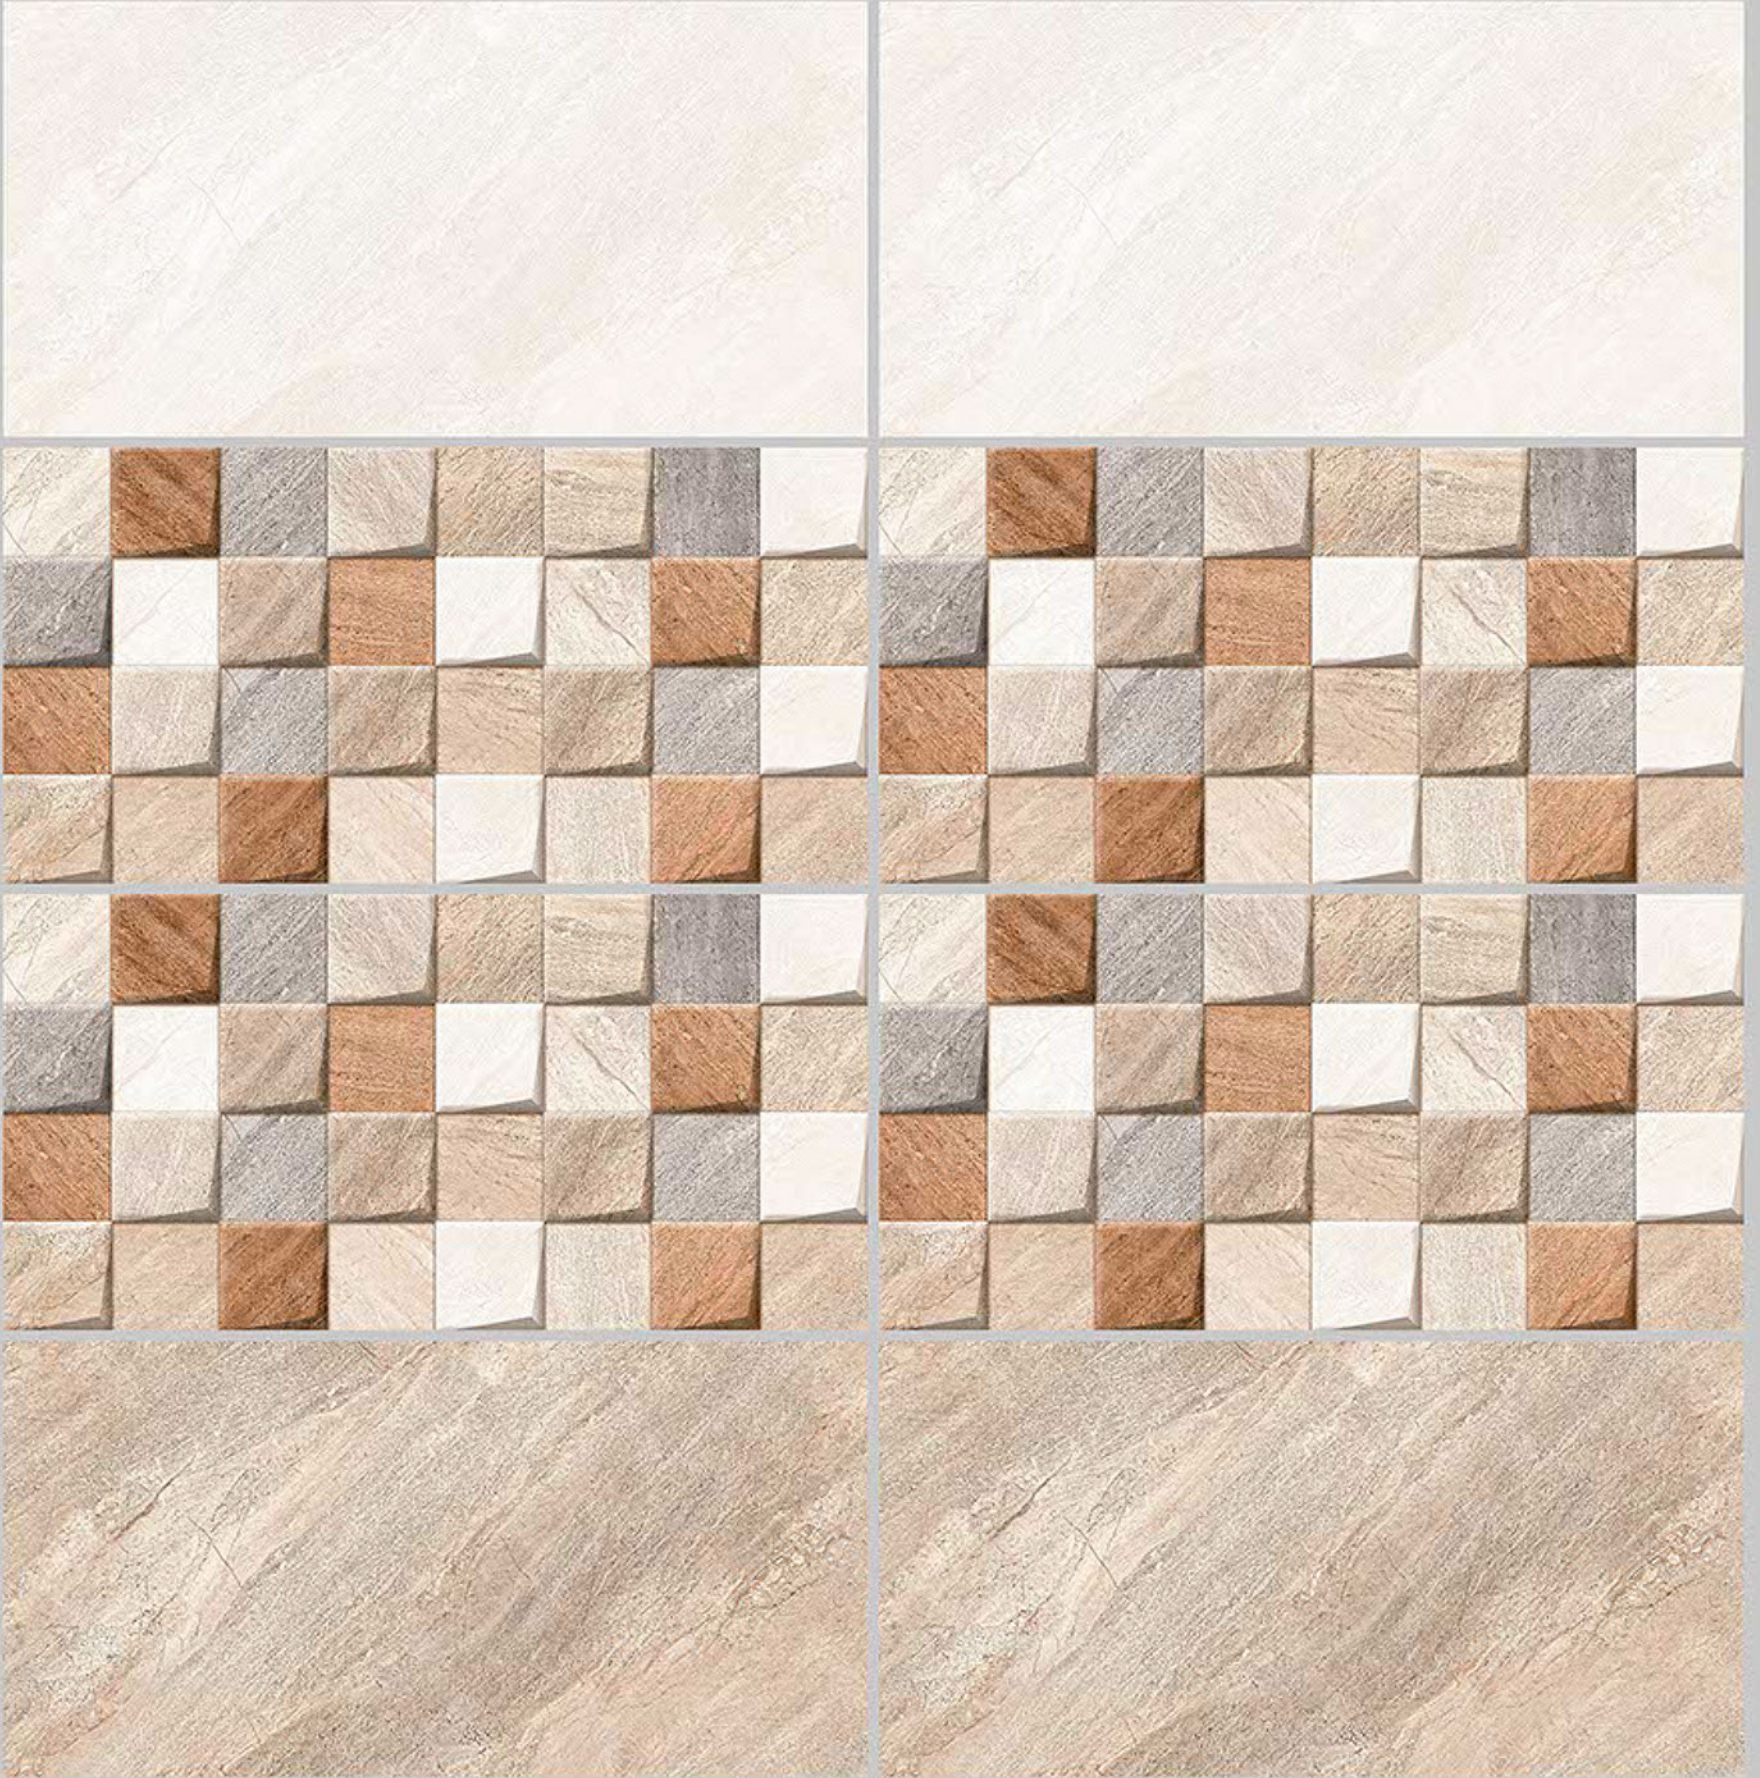

resistant to salts | eco sustainable | fire proof | frost proof | random desing

Finish:Glossy

6220-LT

6220-HL-1

6220-HL-2

6220-DK

DIGITAL 300X  
WALL TILES 600mm

Tile Shown  
6220