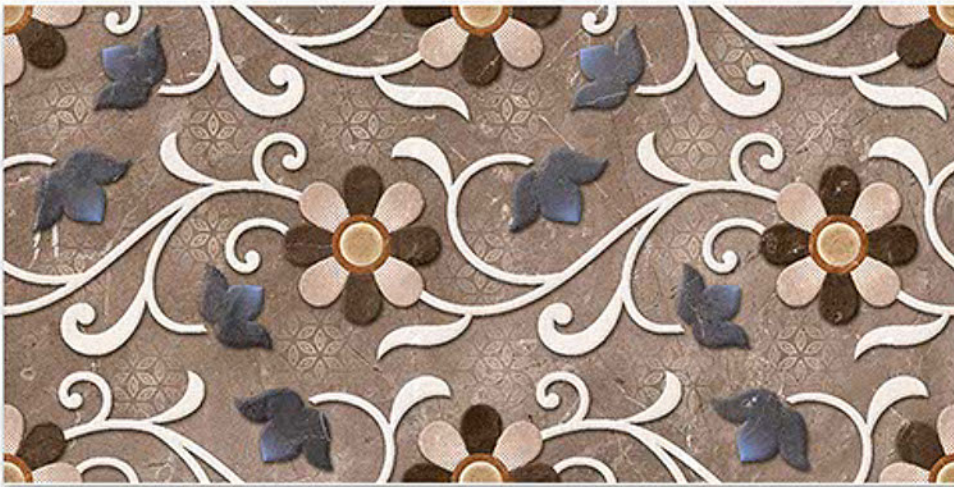

resistant to salts | eco sustainable | fire proof | frost proof | random desing

Finish:Glossy

6218-HL-1

DIGITAL 300X
WALL TILES 600mm