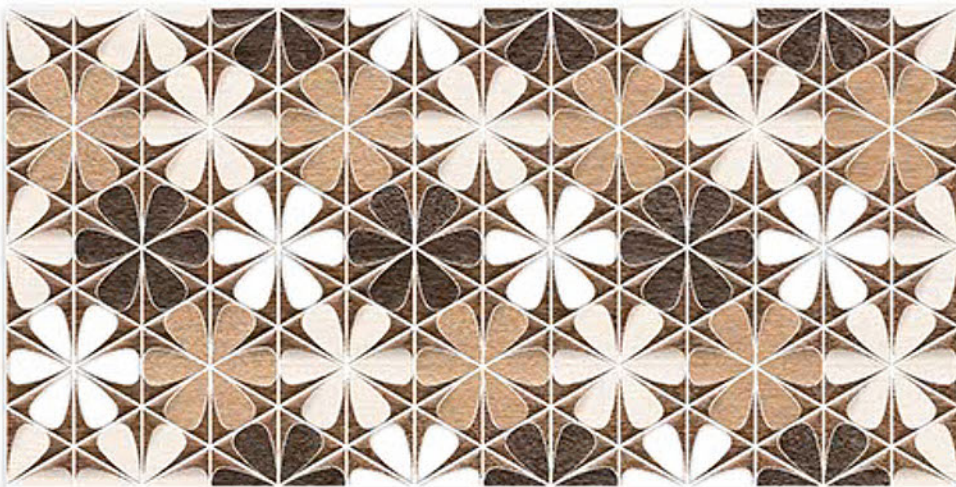

resistant to salts | eco sustainable | fire proof | frost proof | random desing

Finish:Glossy

6208-LT

6208-HL-1

6208-HL-2

6208-DK

DIGITAL 300X  
WALL TILES 600mm

Tile Shown  
6208