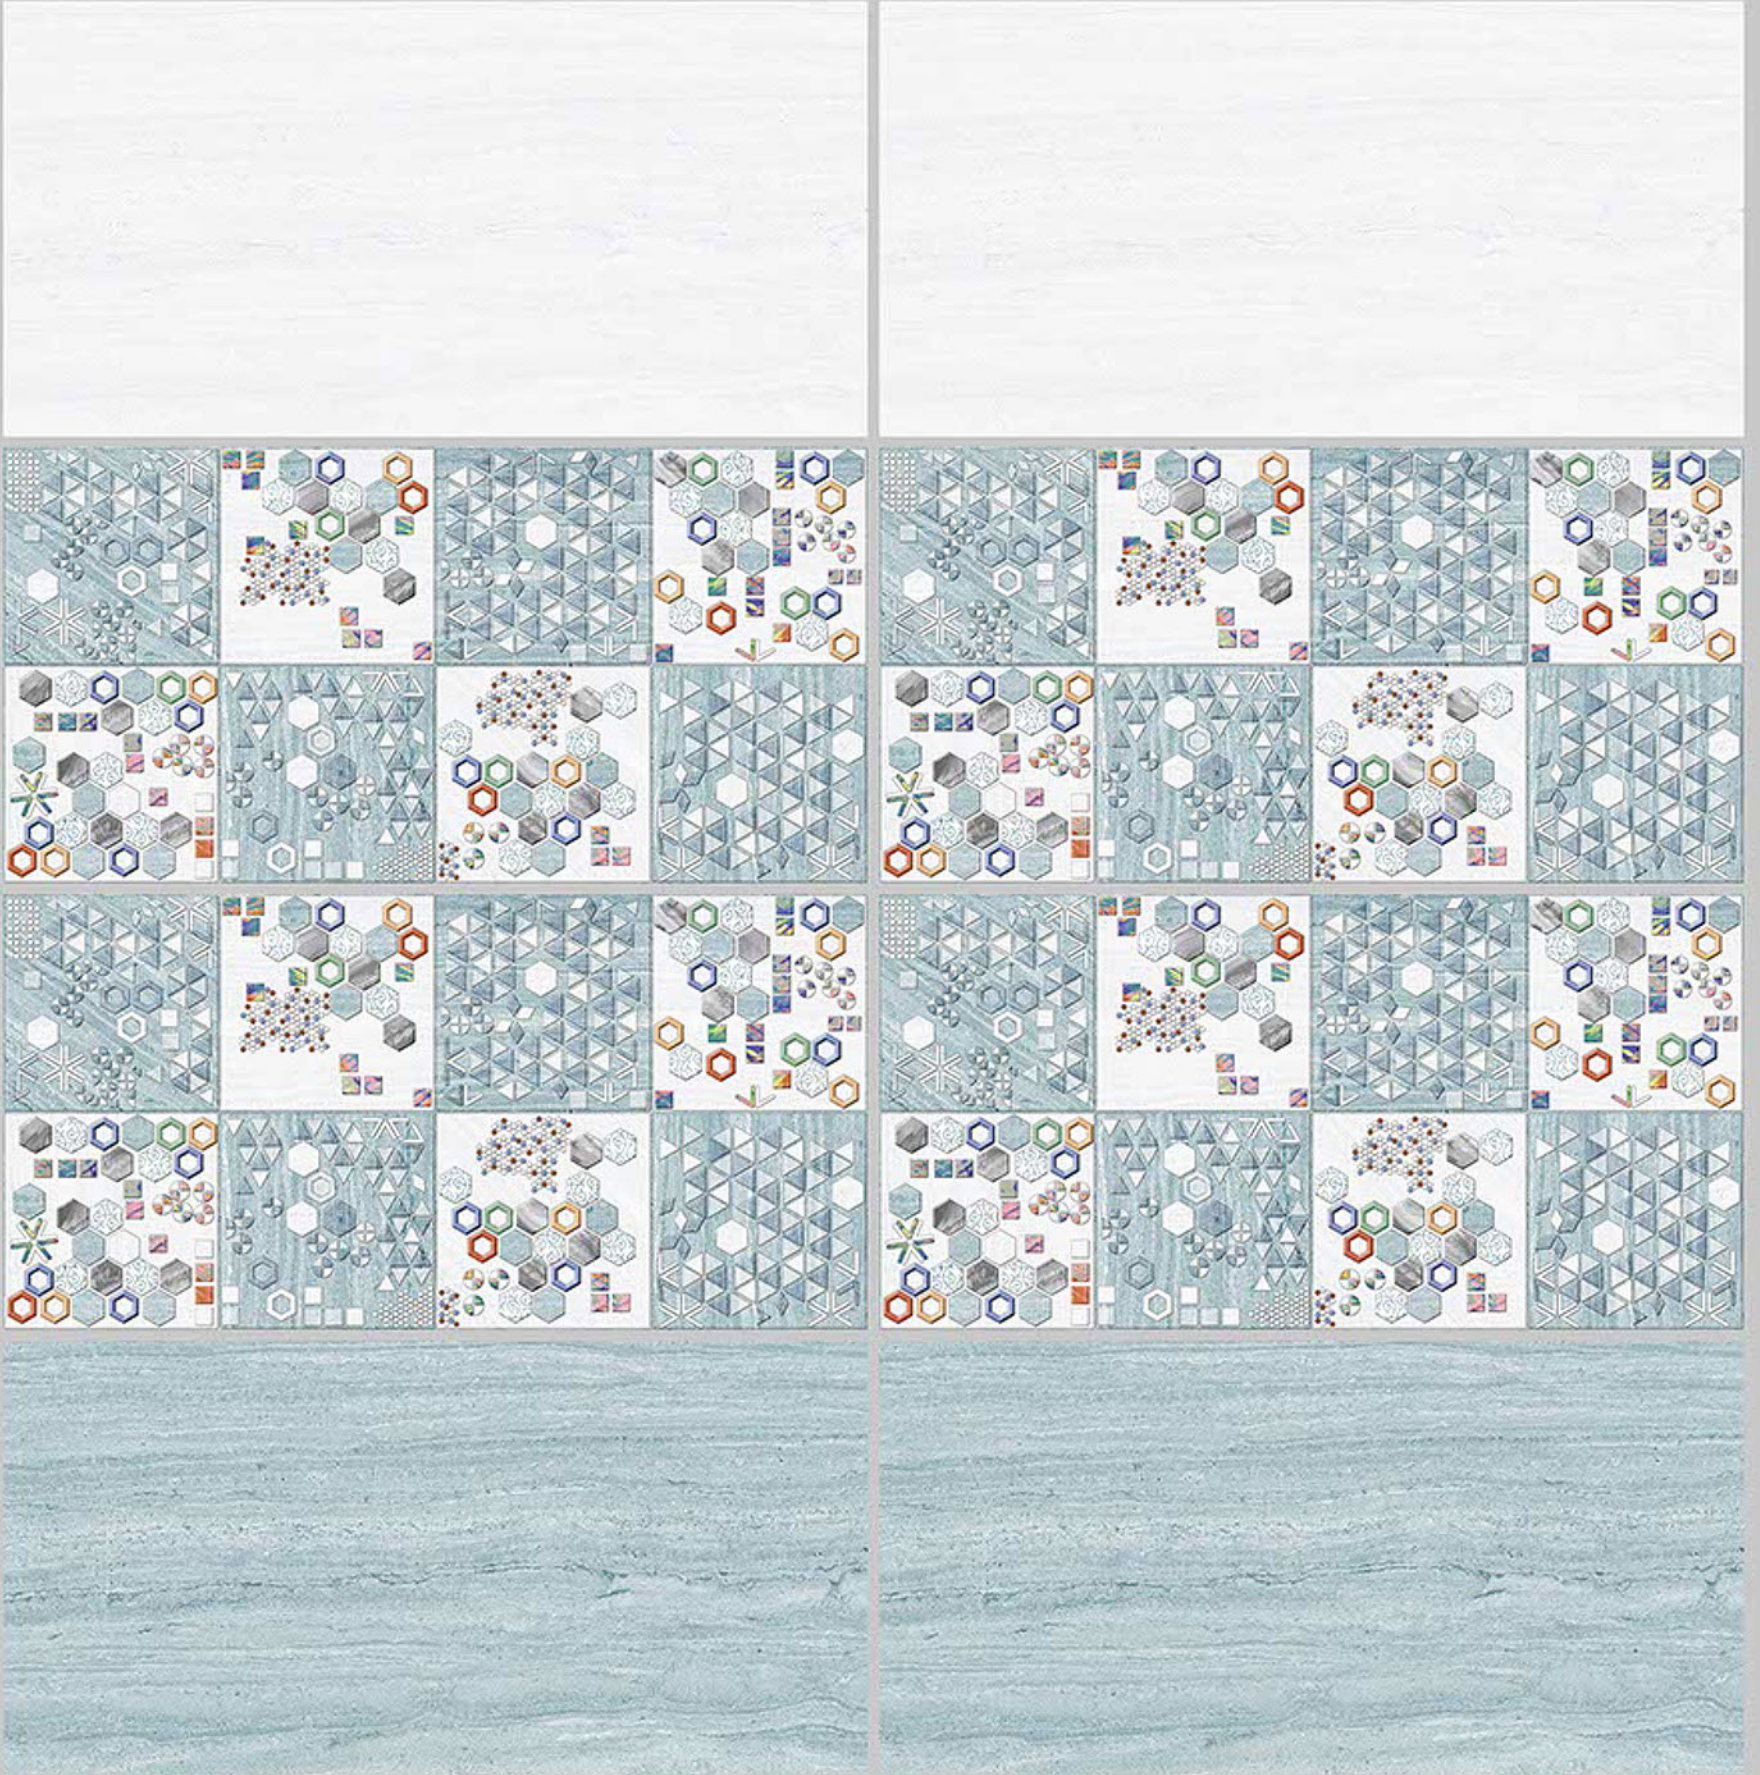

6245-HL-1

6245-DK

DIGITAL 300X  
WALL TILES 600mm

Tile Shown  
6245

resistant to salts | eco sustainable | fire proof | frost proof | random desing

Finish:Glossy

6246-LT

6246-HL-1