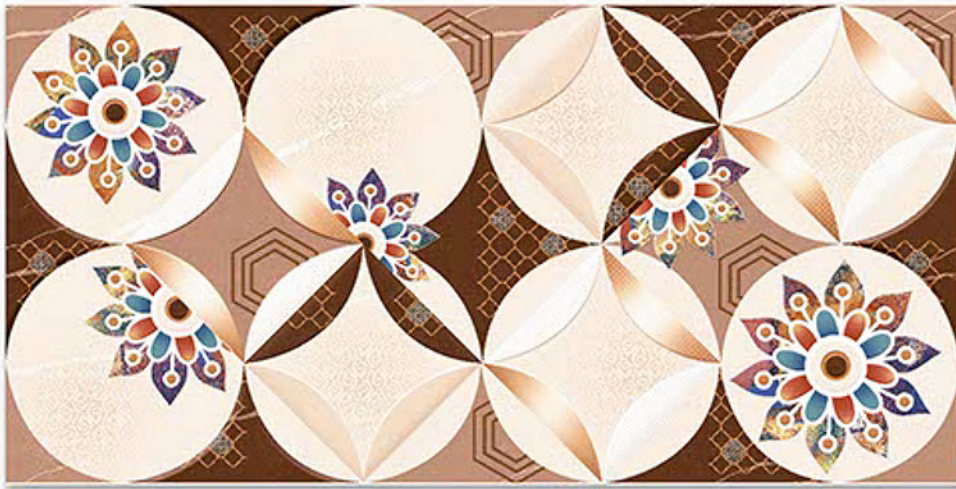

resistant to salts | eco sustainable | fire proof | frost proof | random desing

Finish:Glossy

6266-LT

DIGITAL 300X
WALL TILES 600mm