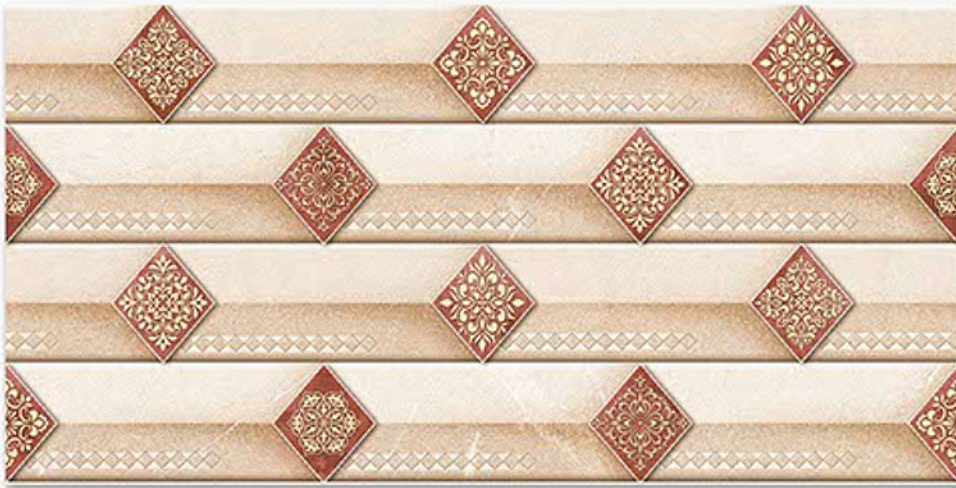

resistant to salts | eco sustainable | fire proof | frost proof | random desing

Finish:Glossy

6258-LT

DIGITAL 300X
WALL TILES 600mm