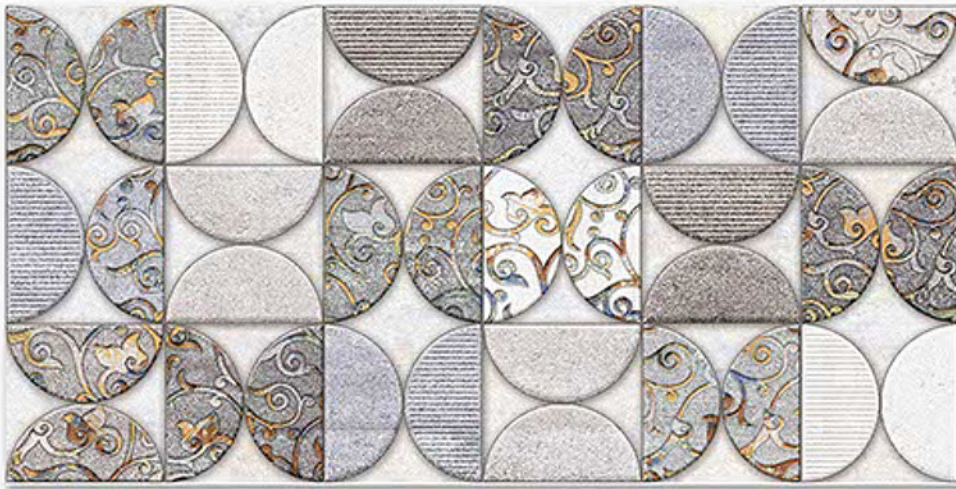

6262-HL-1

6262-HL-2

6262-LT

DIGITAL 300X
WALL TILES 600mm

Tile Shown
6262

resistant to salts | eco sustainable | fire proof | frost proof | random desing

Finish:Glossy

6263-LT