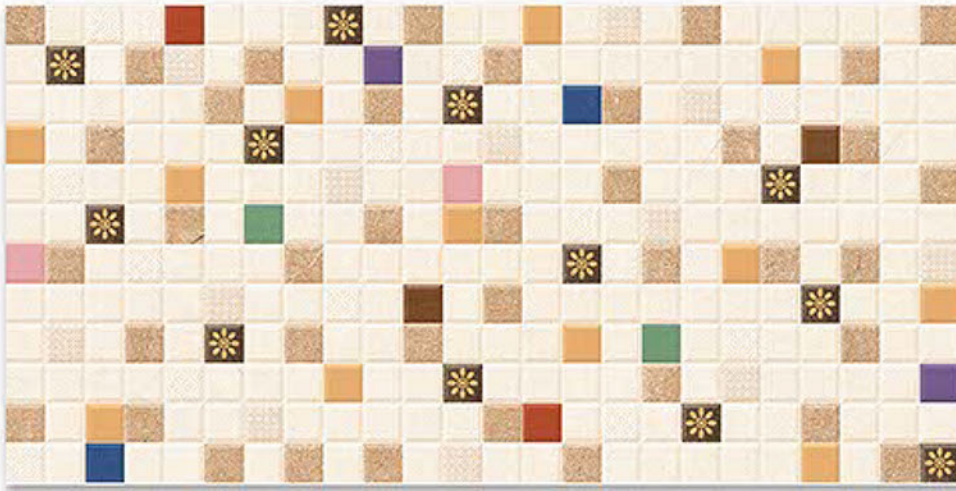

6272-HL-1

6272-HL-2

6272-DK

DIGITAL 300X
WALL TILES 600mm

Tile Shown
6272

resistant to salts | eco sustainable | fire proof | frost proof | random desing

Finish:Glossy

6273-LT