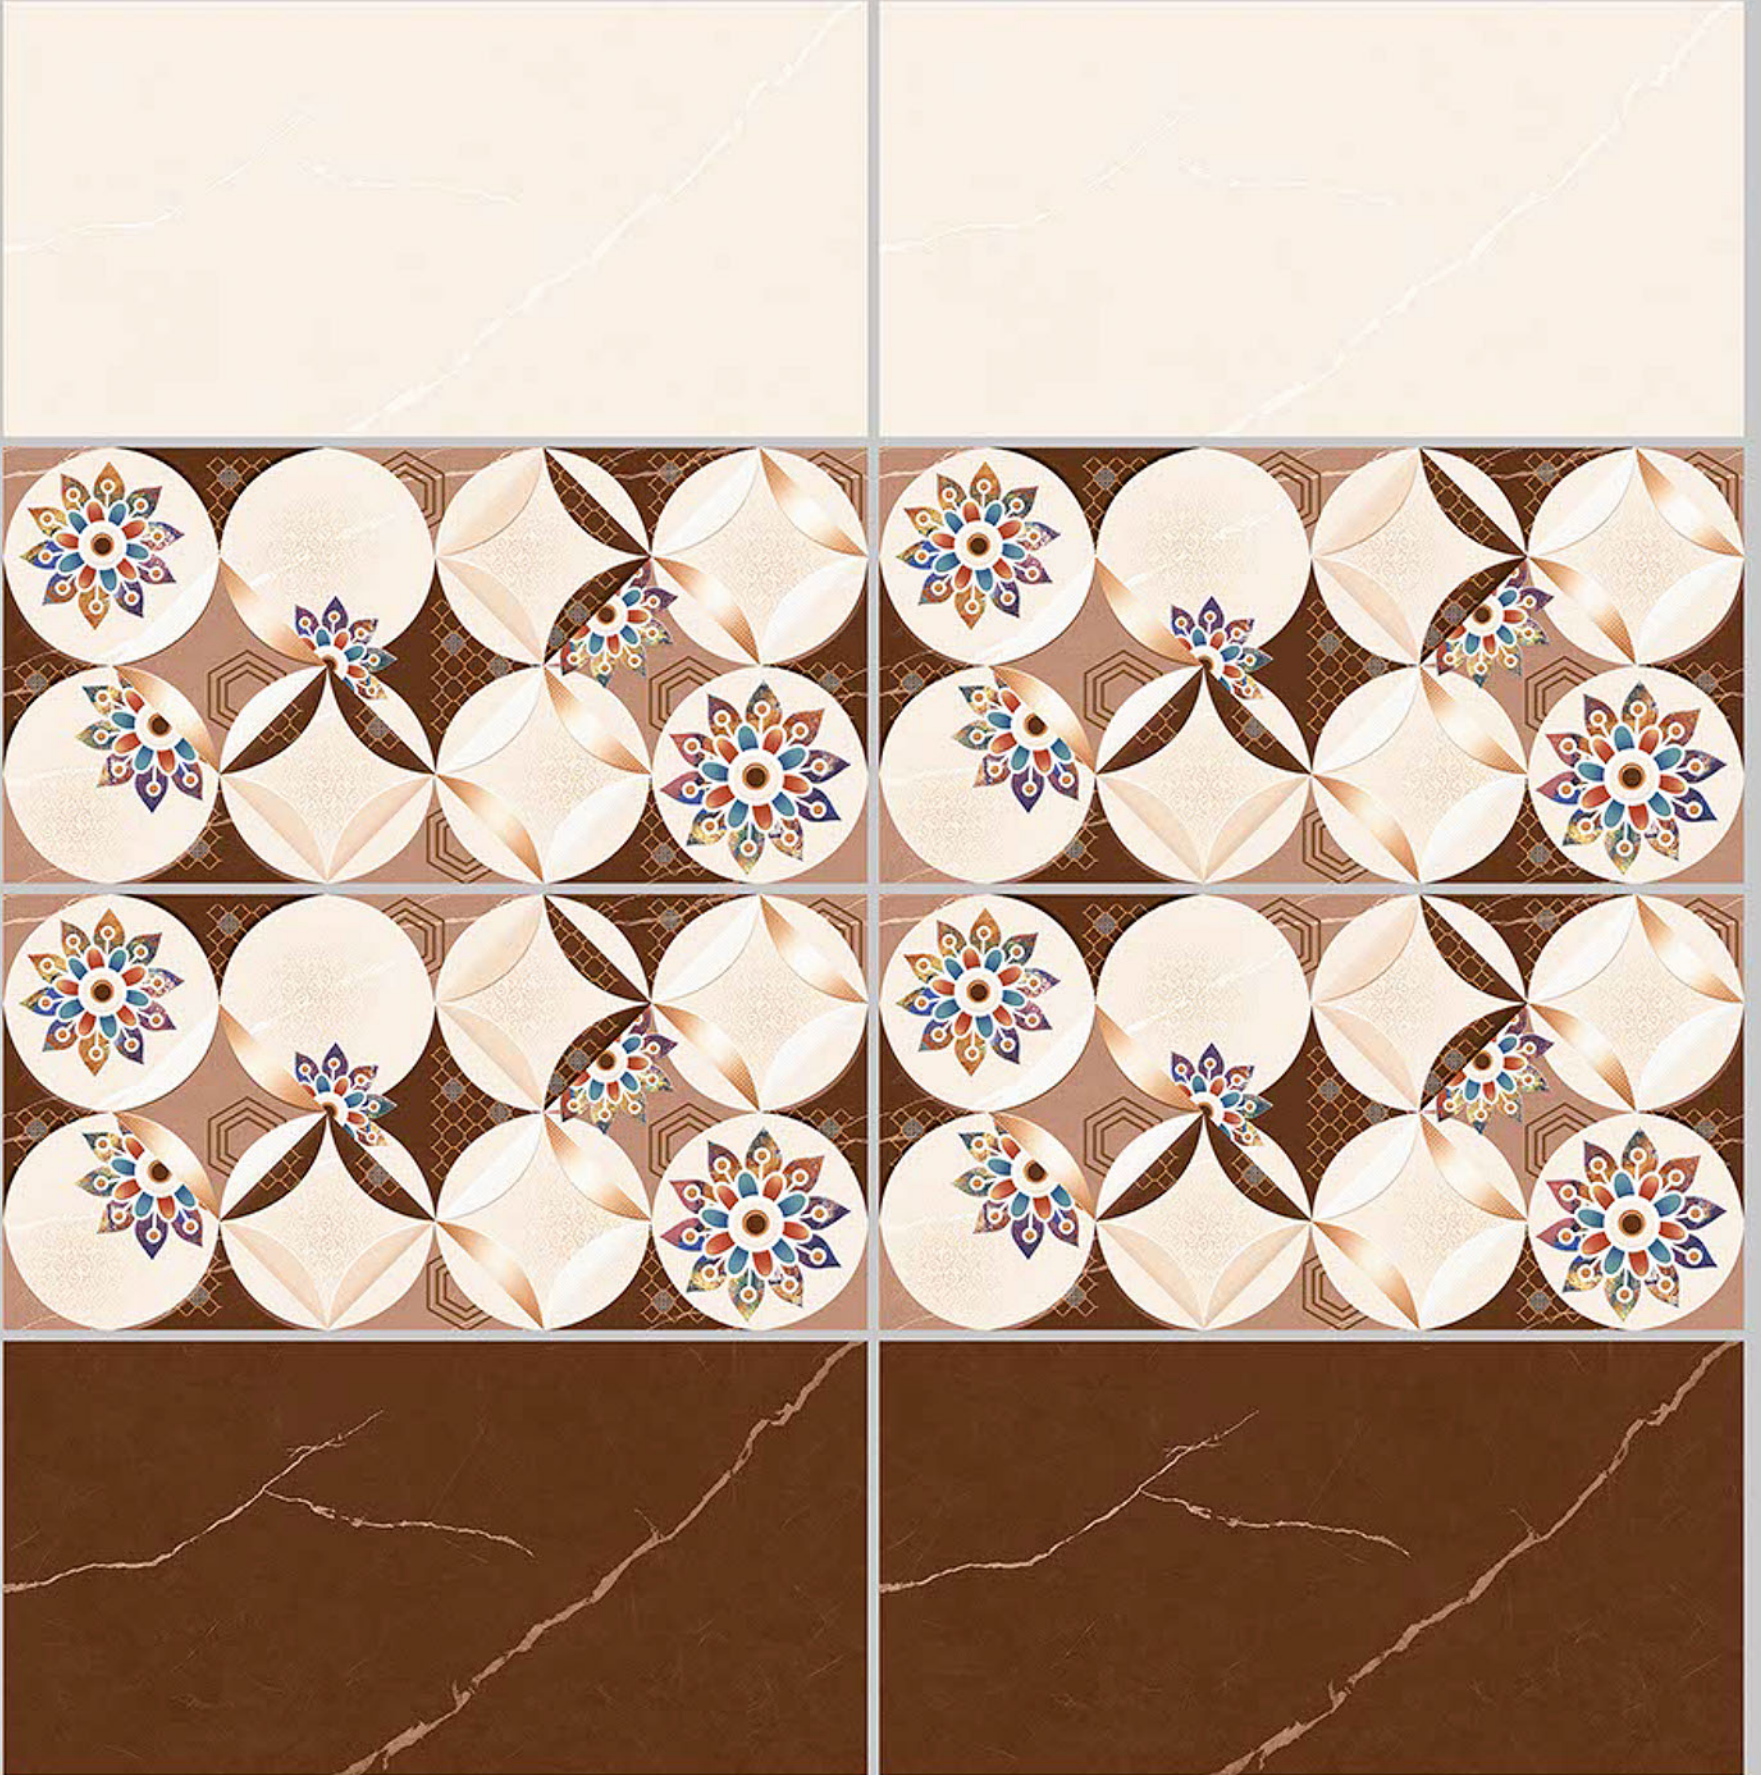

6266-HL-1

6266-HL-2

6266-DK

DIGITAL 300X
WALL TILES 600mm

Tile Shown
6266

resistant to salts | eco sustainable | fire proof | frost proof | random desing

Finish:Glossy

6267-LT