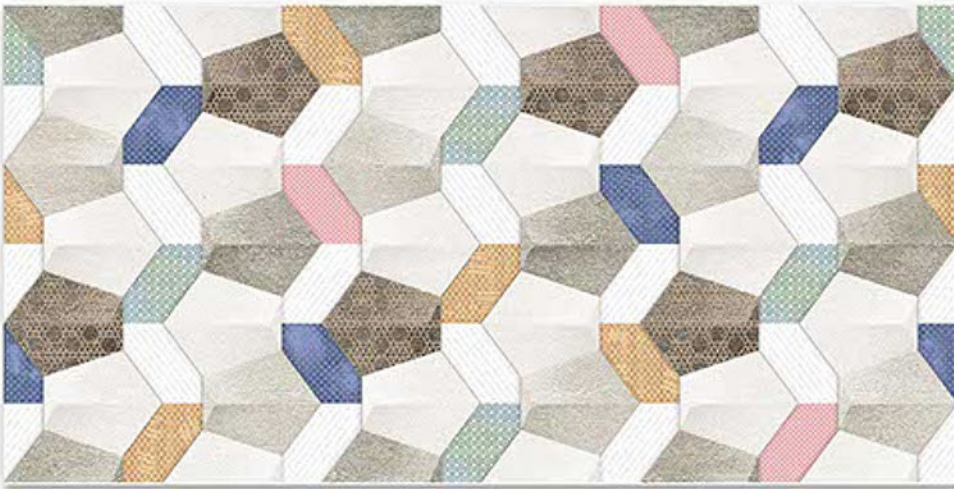

6273-HL-1

6273-HL-2

6273-DK

DIGITAL 300X
WALL TILES 600mm

Tile Shown
6273

resistant to salts | eco sustainable | fire proof | frost proof | random desing

Finish:Glossy

6274-LT