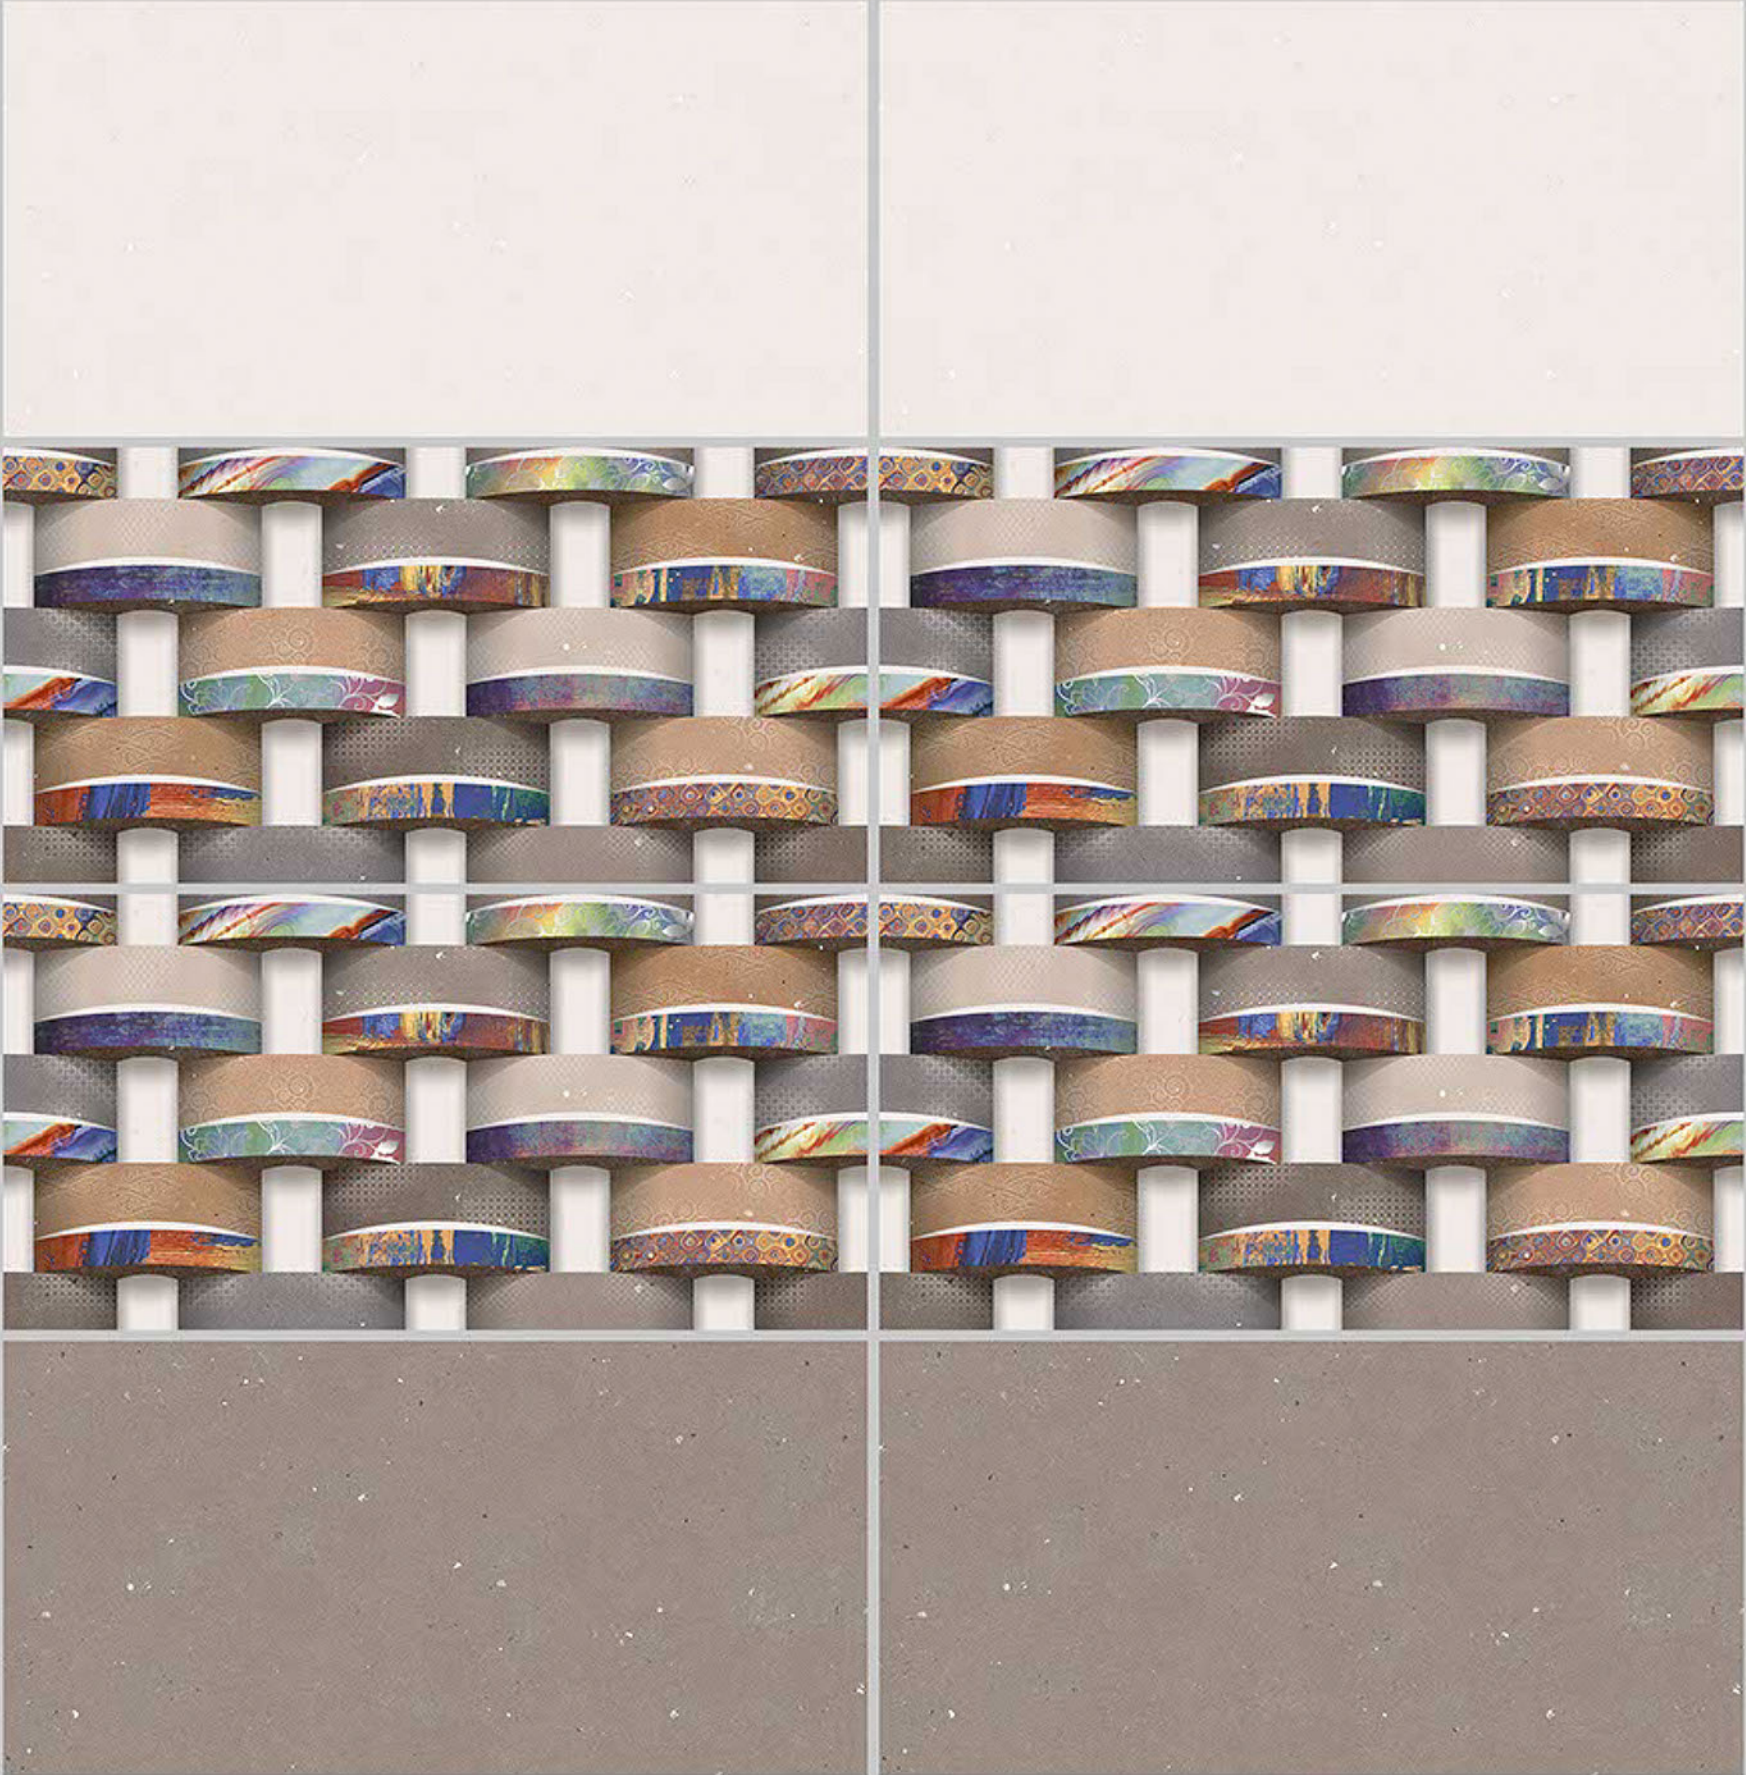

6259-DK

Tile Shown
6259