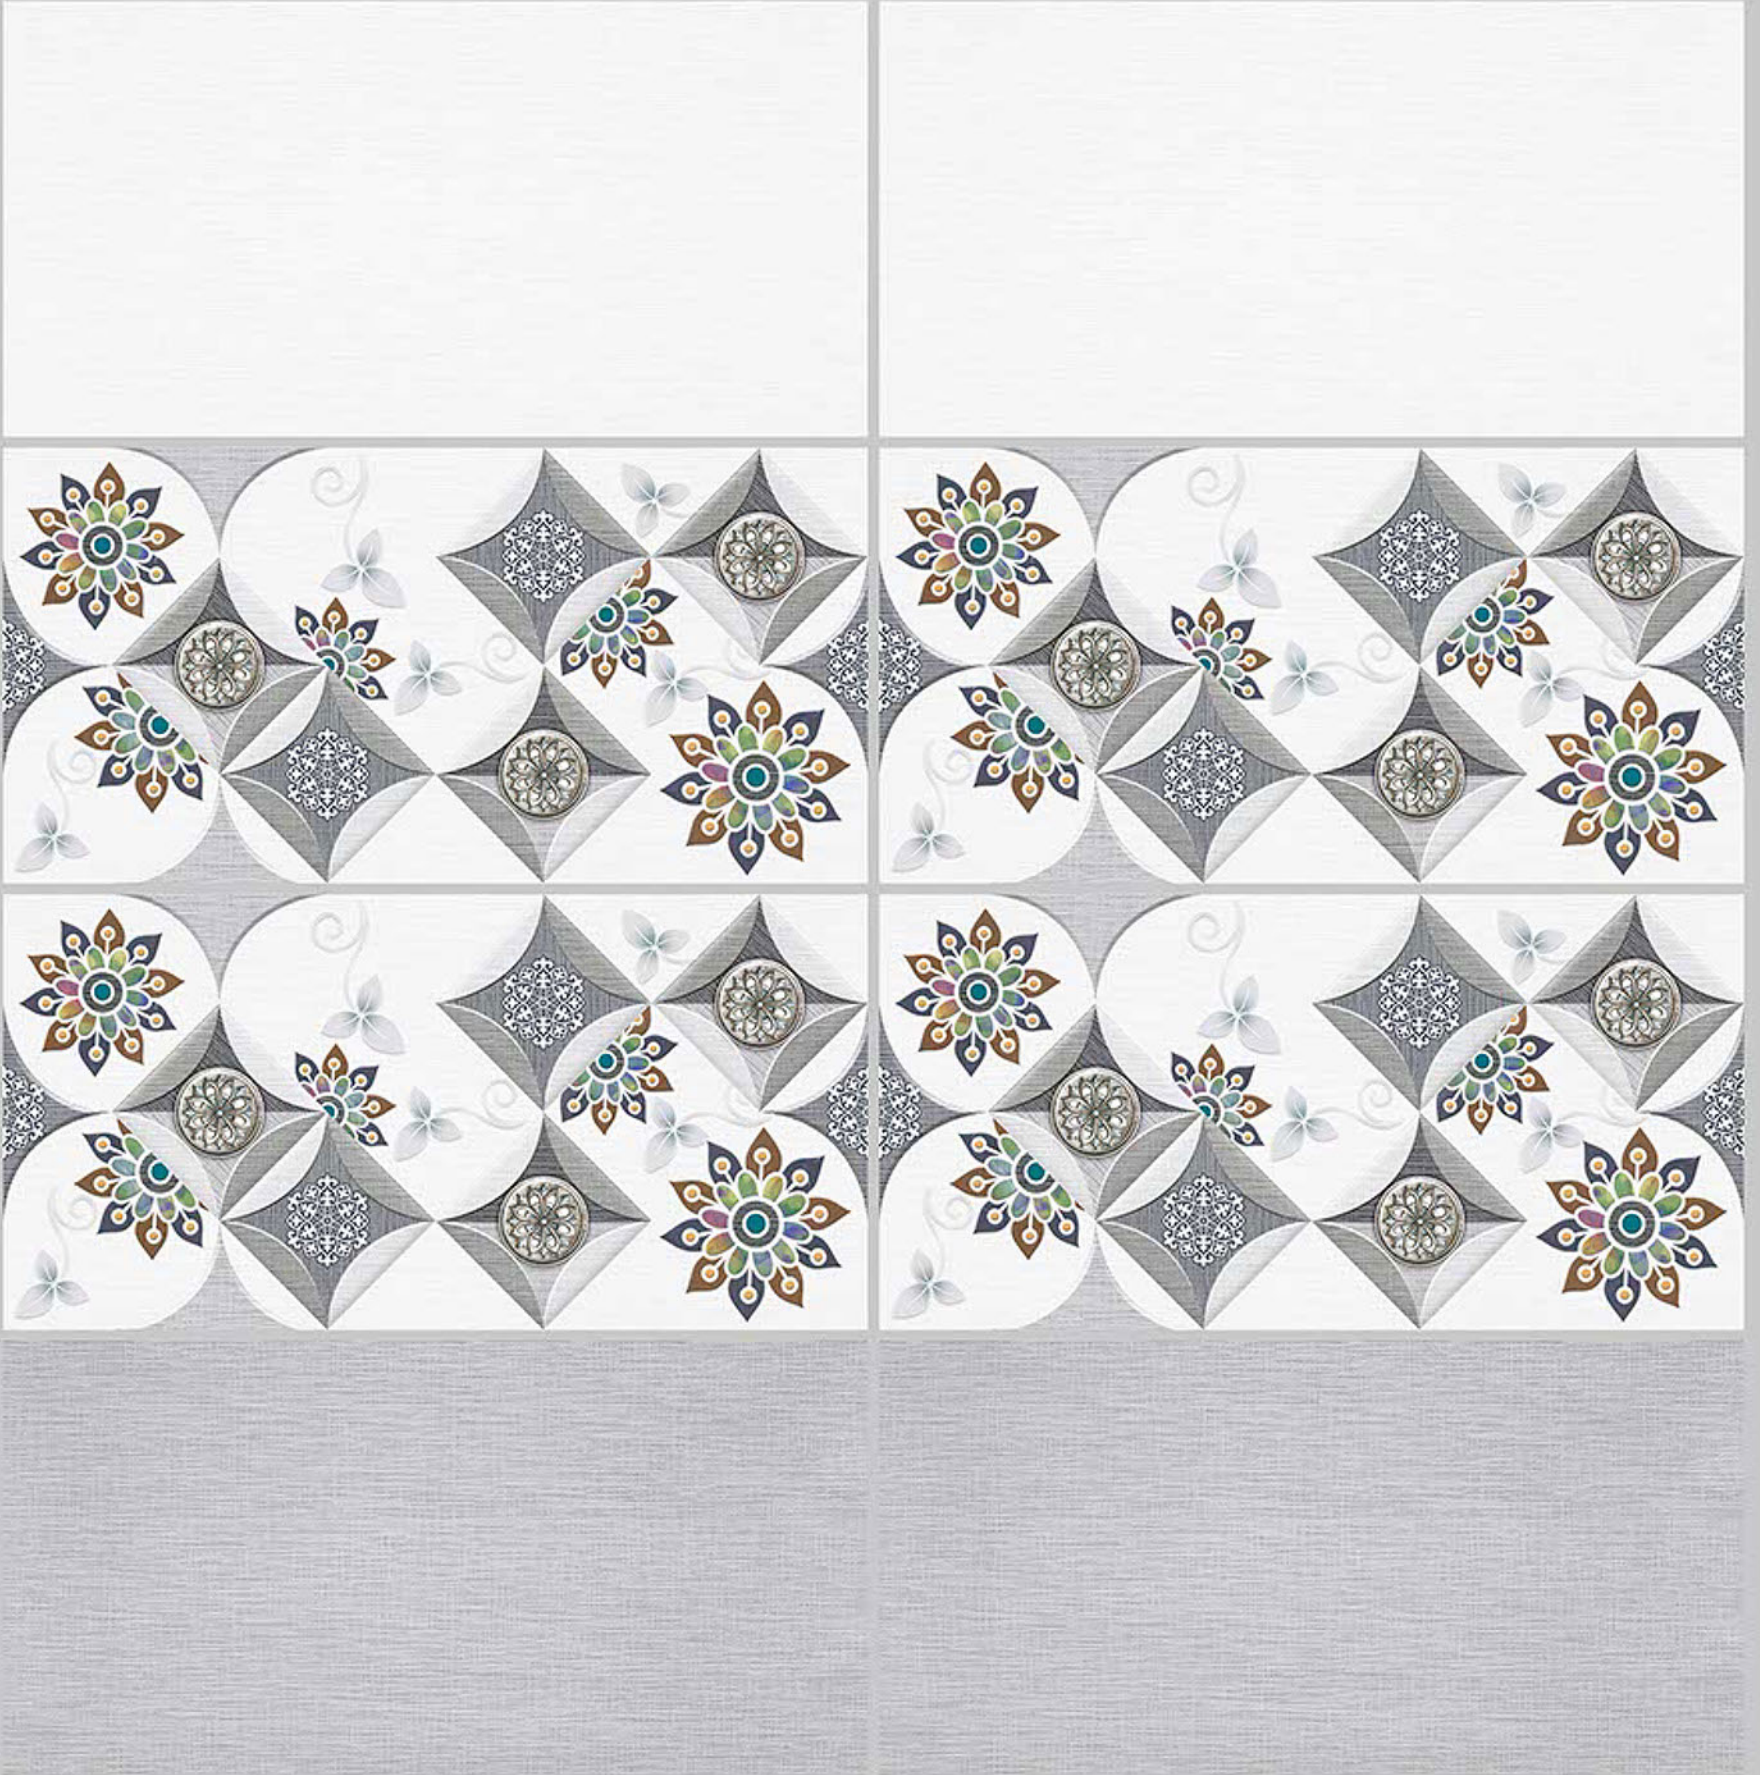

Finish:Glossy

6252-LT

6252-HL-1

6252-DK

DIGITAL 300X
WALL TILES 600mm

Tile Shown
6252

resistant to salts | eco sustainable | fire proof | frost proof | random desing

Finish:Glossy