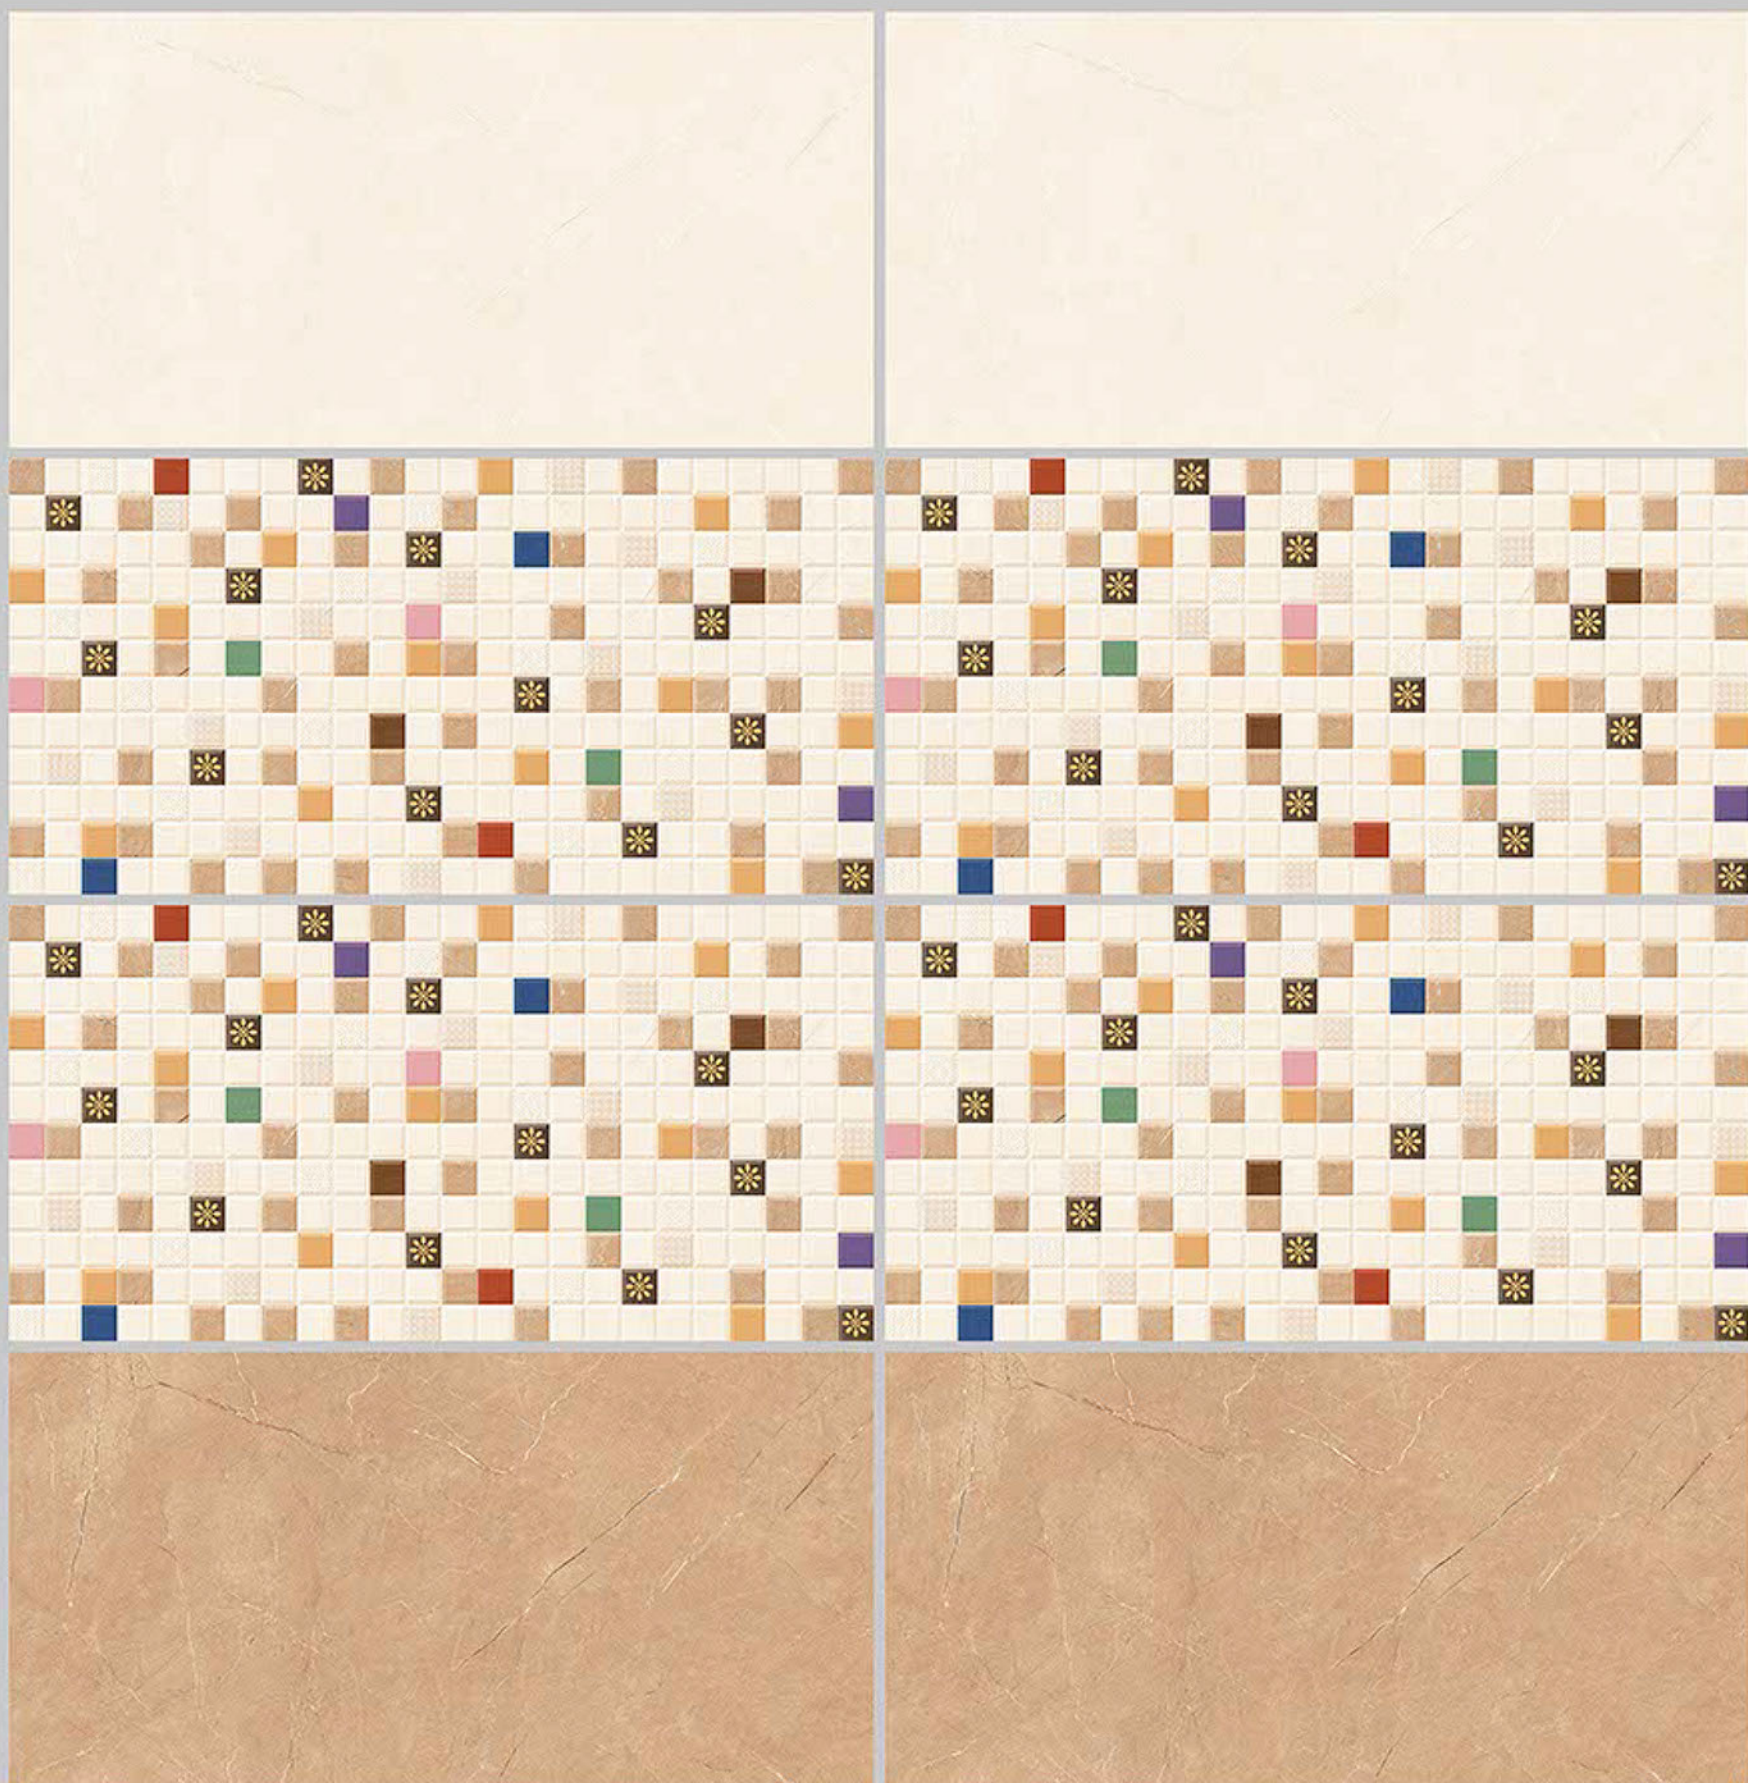

6273-HL-1

6273-HL-2

6273-DK

DIGITAL 300X
WALL TILES 600mm

Tile Shown
6273

resistant to salts | eco sustainable | fire proof | frost proof | random desing

Finish:Glossy

6274-LT