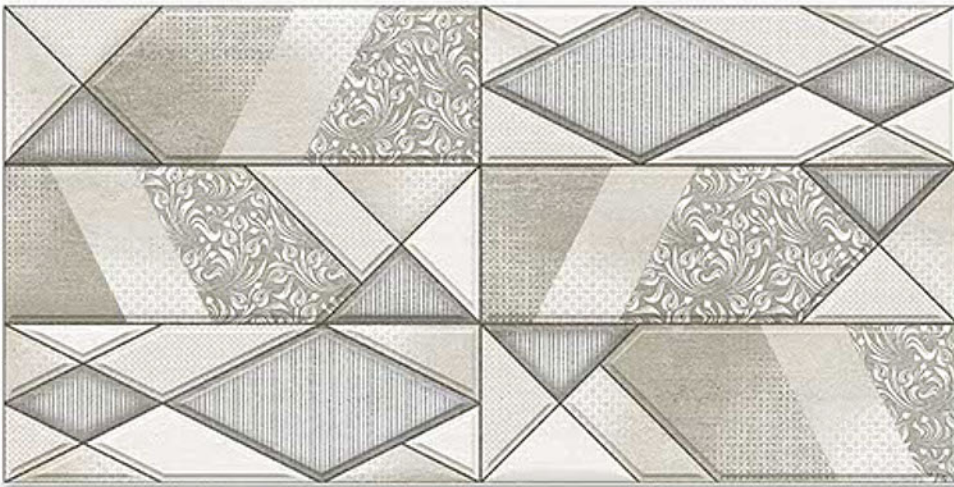

resistant to salts | eco sustainable | fire proof | frost proof | random desing

Finish:Glossy

6274-HL-1

DIGITAL 300X
WALL TILES 600mm