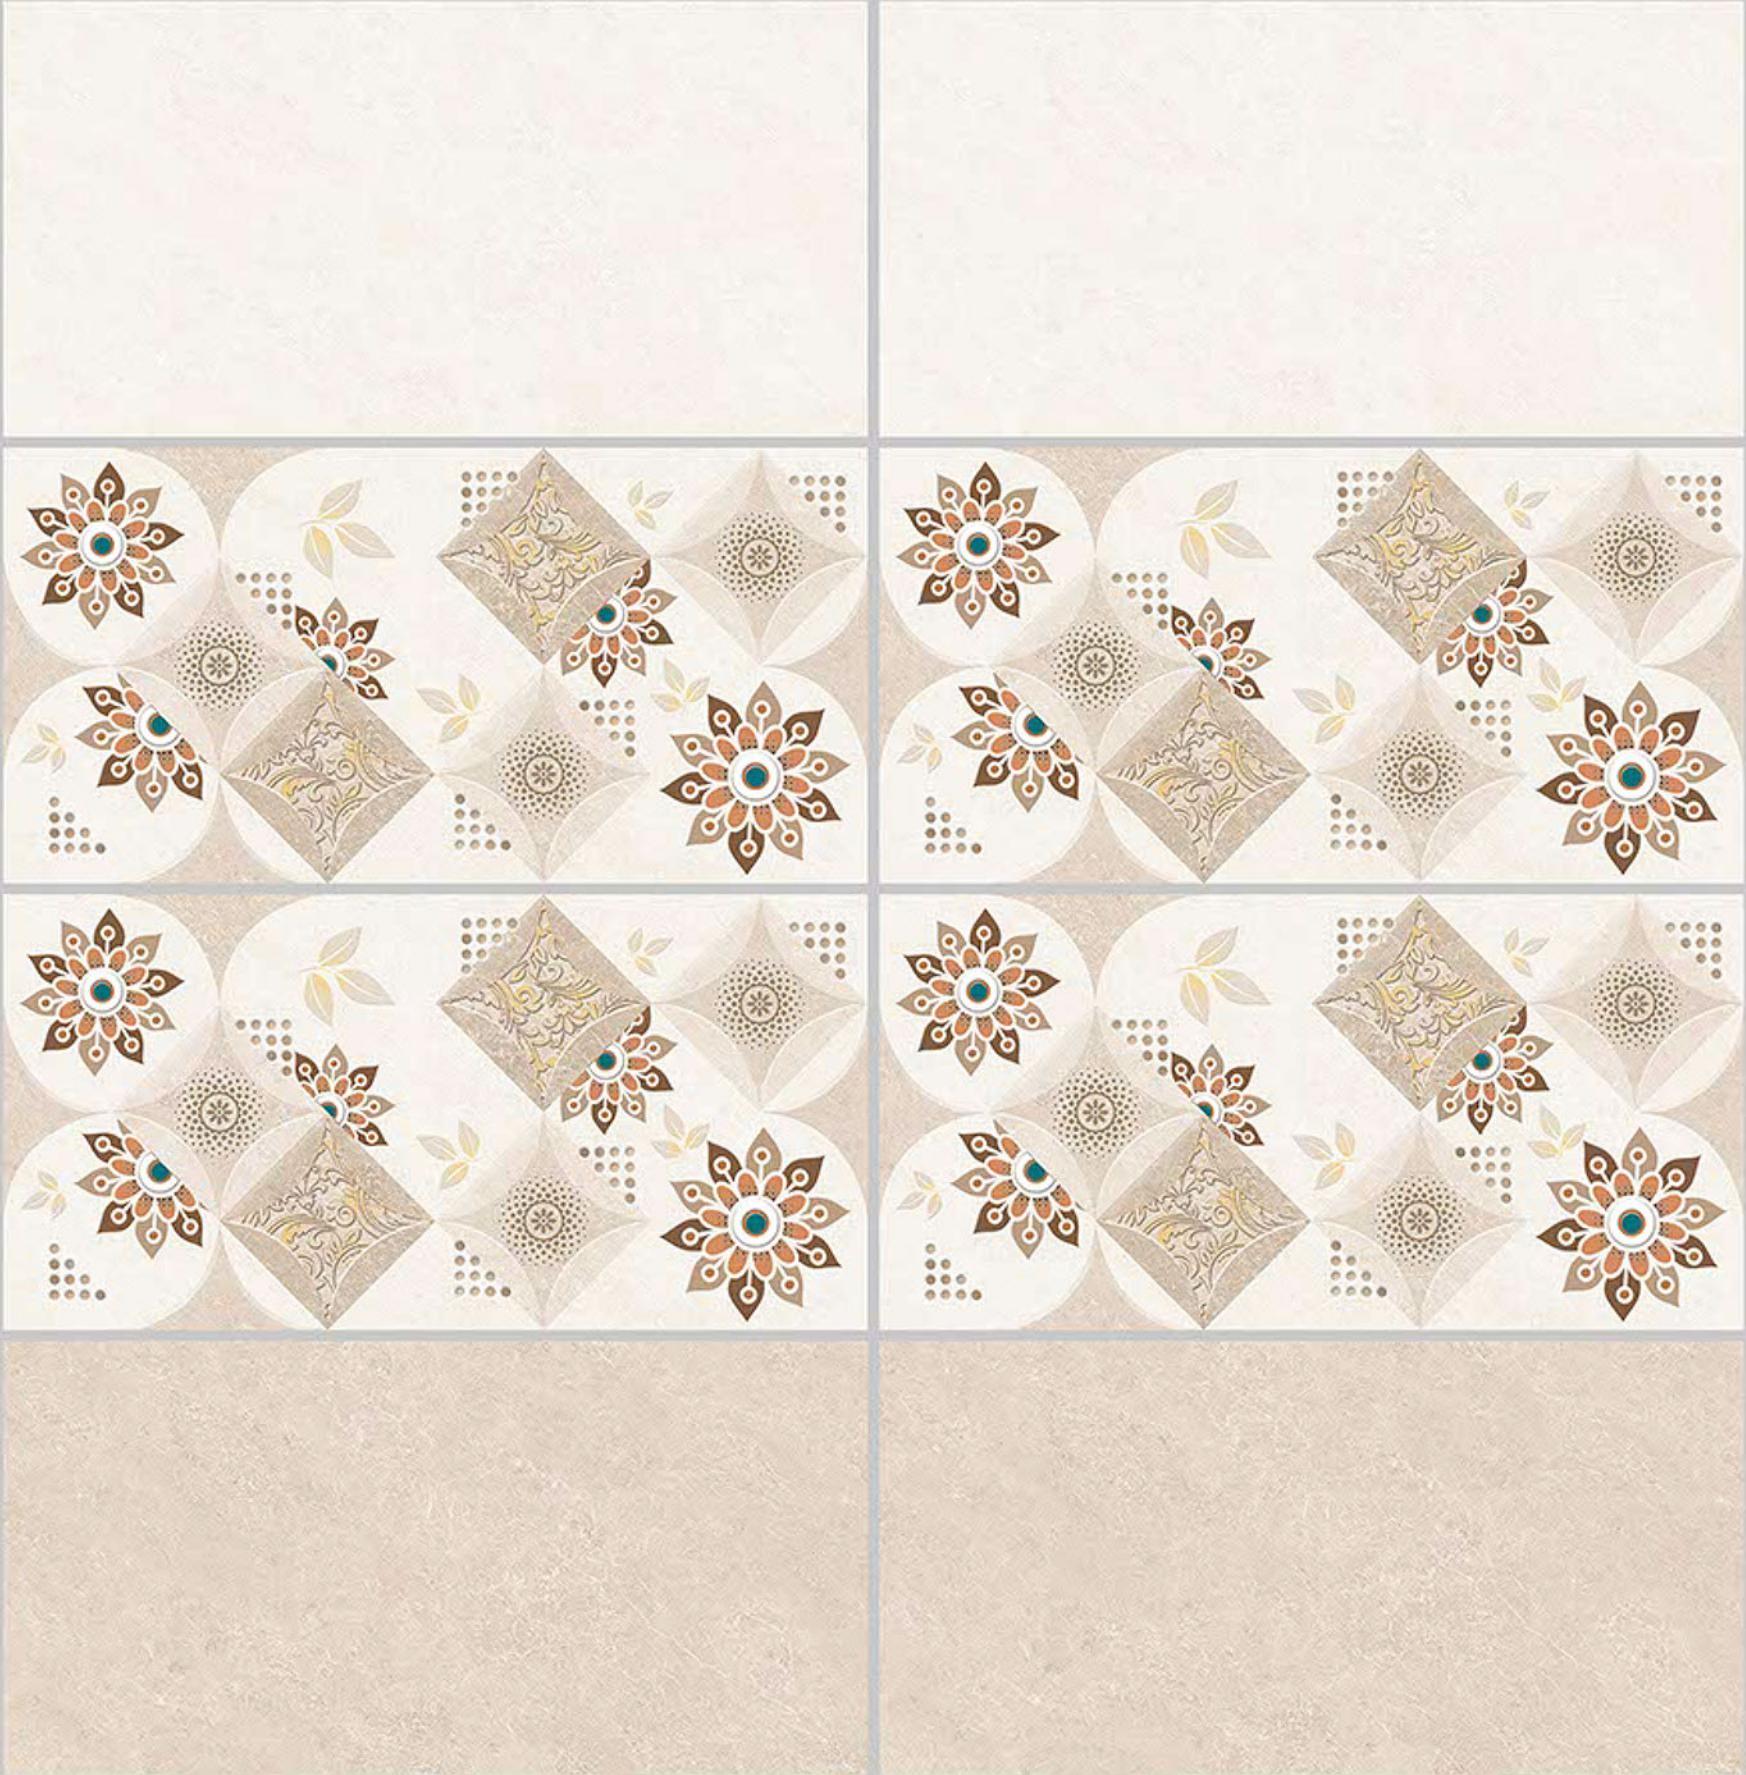

Finish:Glossy

6260-LT

6260-HL-1

6260-DK

DIGITAL 300X
WALL TILES 600mm

Tile Shown
6260

resistant to salts | eco sustainable | fire proof | frost proof | random desing

Finish:Glossy