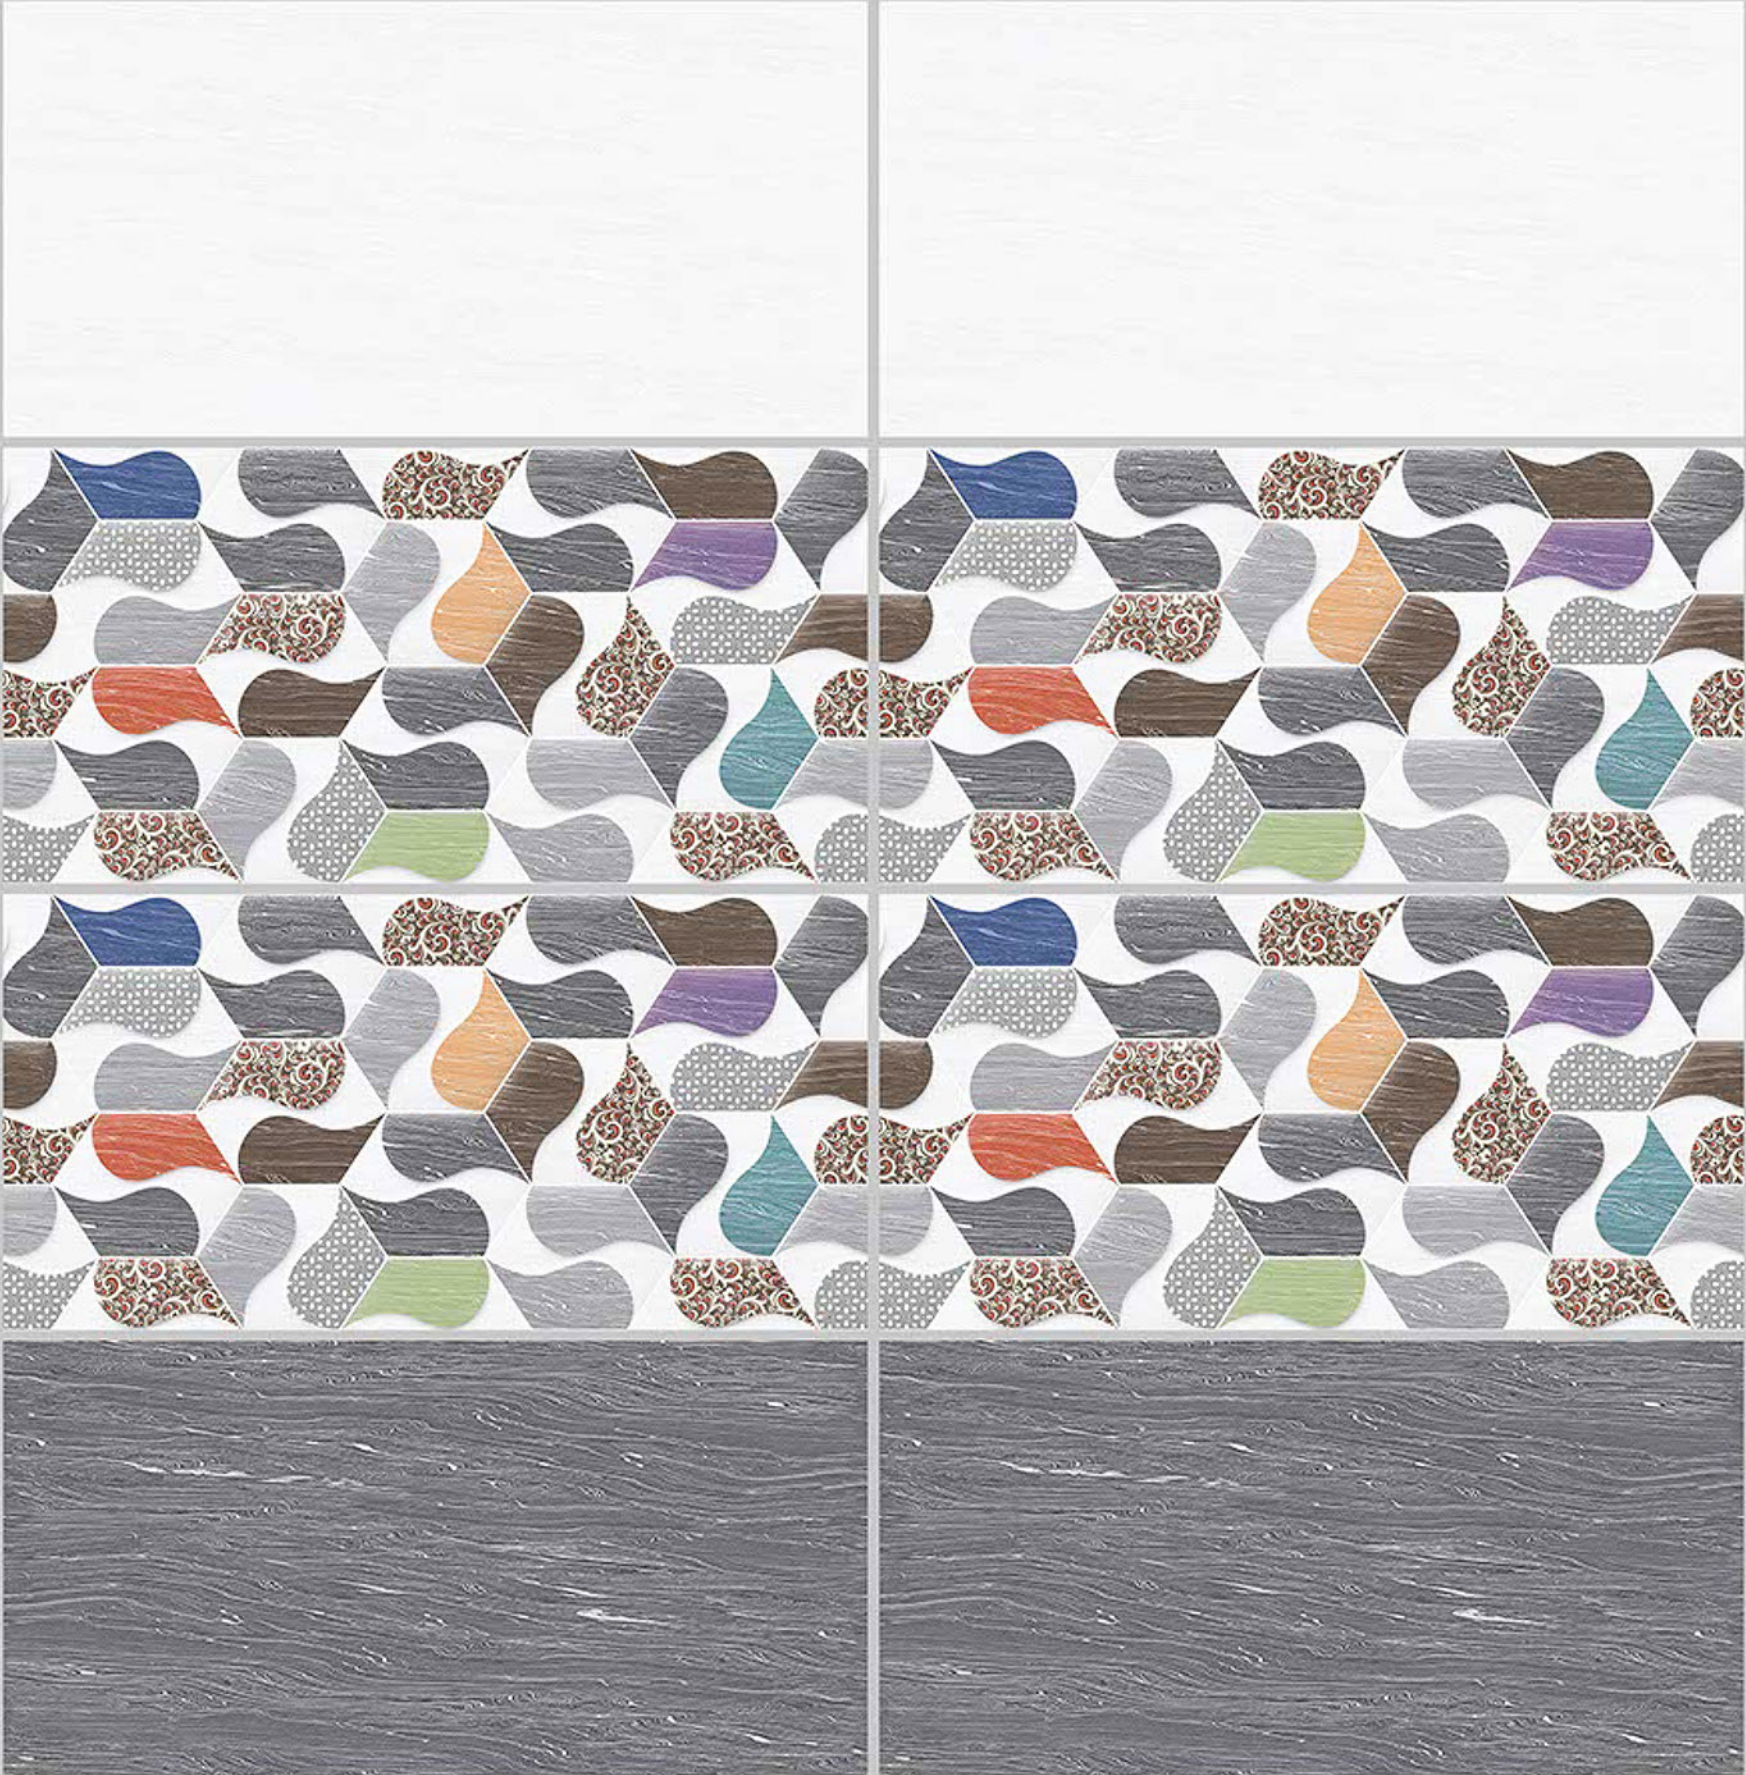

6255-DK

Tile Shown
6255