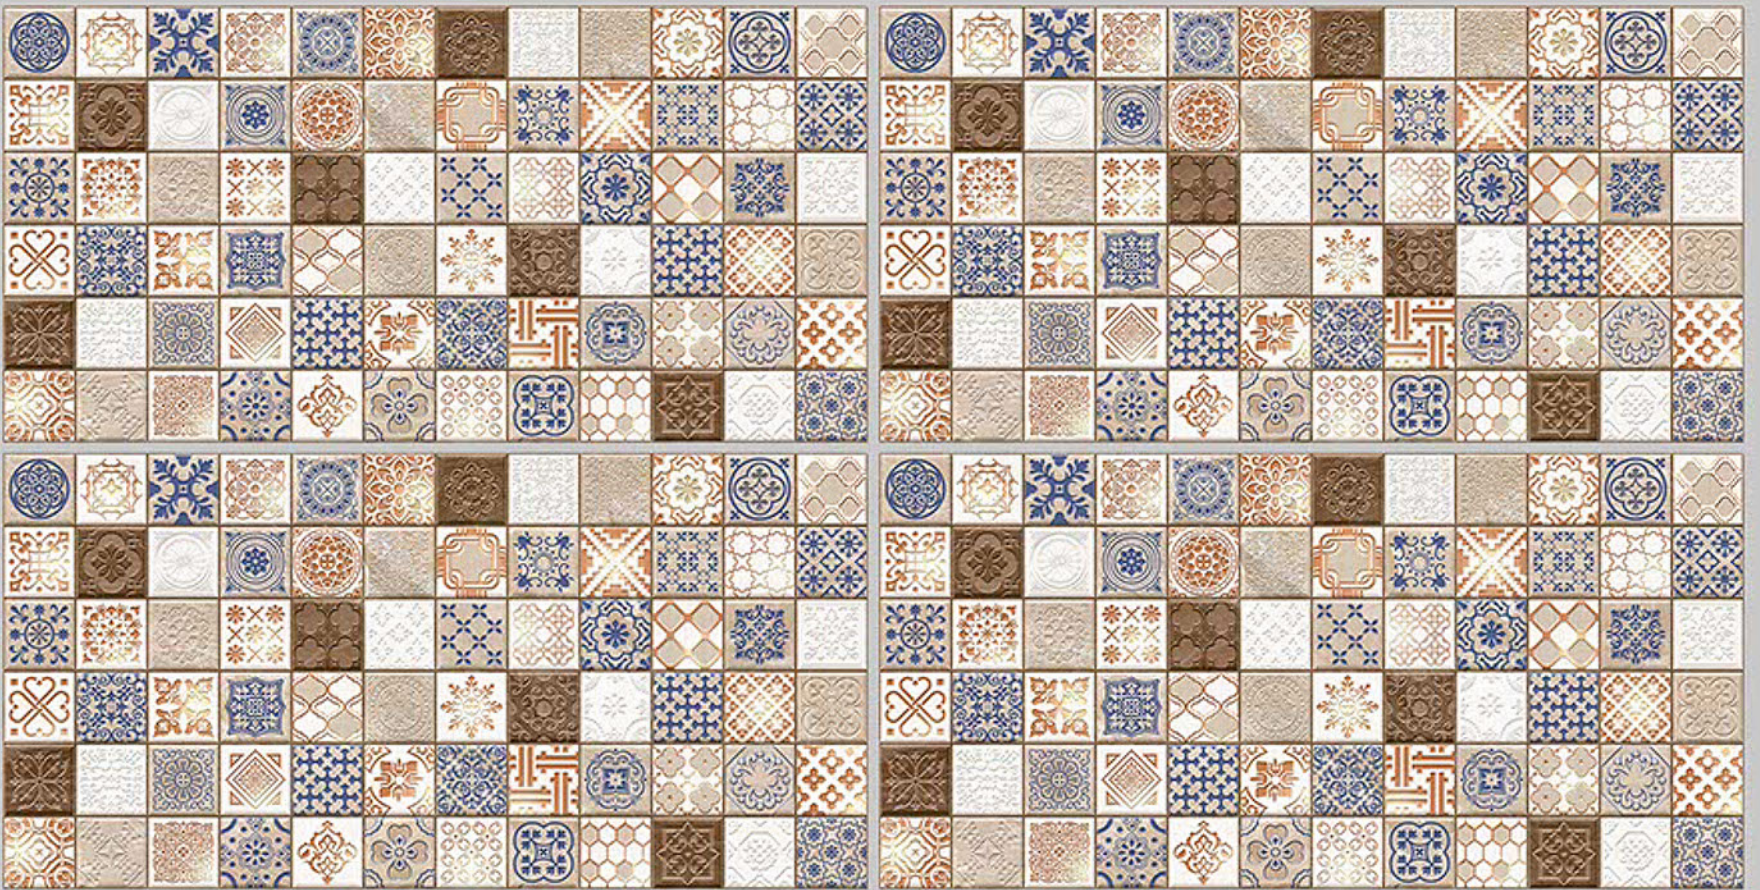

6265-HL-1

6265-HL-2

6265-DK

DIGITAL 300X
WALL TILES 600mm

Tile Shown
6265

resistant to salts | eco sustainable | fire proof | frost proof | random desing

Finish:Glossy

6266-LT