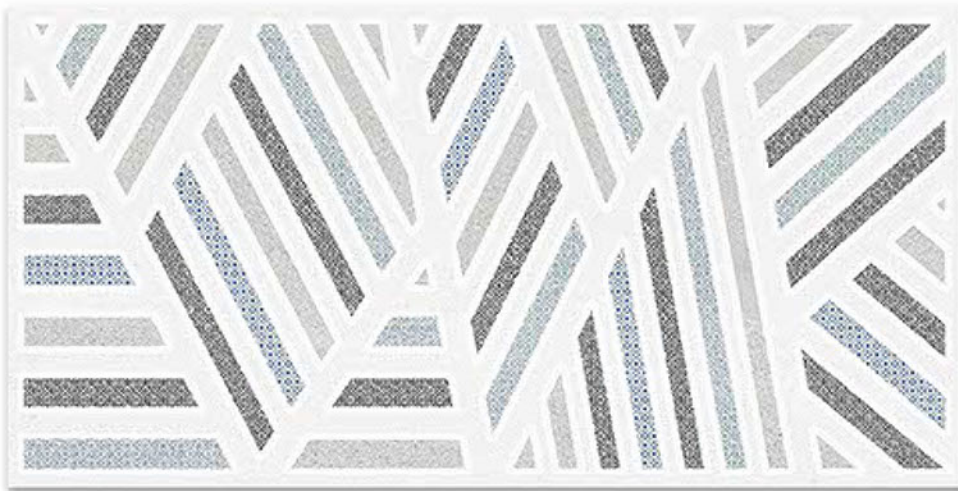

DIGITAL 300X
WALL TILES 600mm

Tile Shown
6256

resistant to salts | eco sustainable | fire proof | frost proof | random desing

Finish:Glossy

6257-LT

6257-HL-1

6257-DK

DIGITAL 300X
WALL TILES 600mm