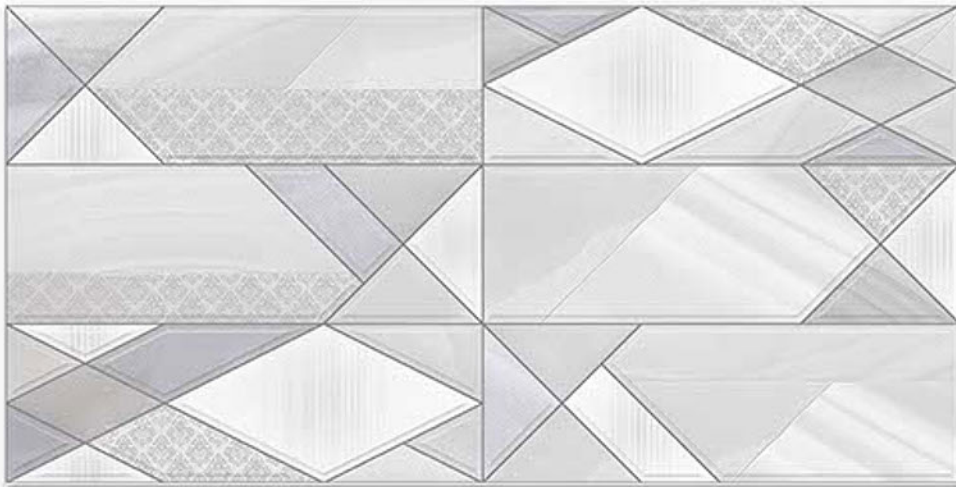

resistant to salts | eco sustainable | fire proof | frost proof | random desing

Finish:Glossy

6267-HL-1

DIGITAL 300X
WALL TILES 600mm