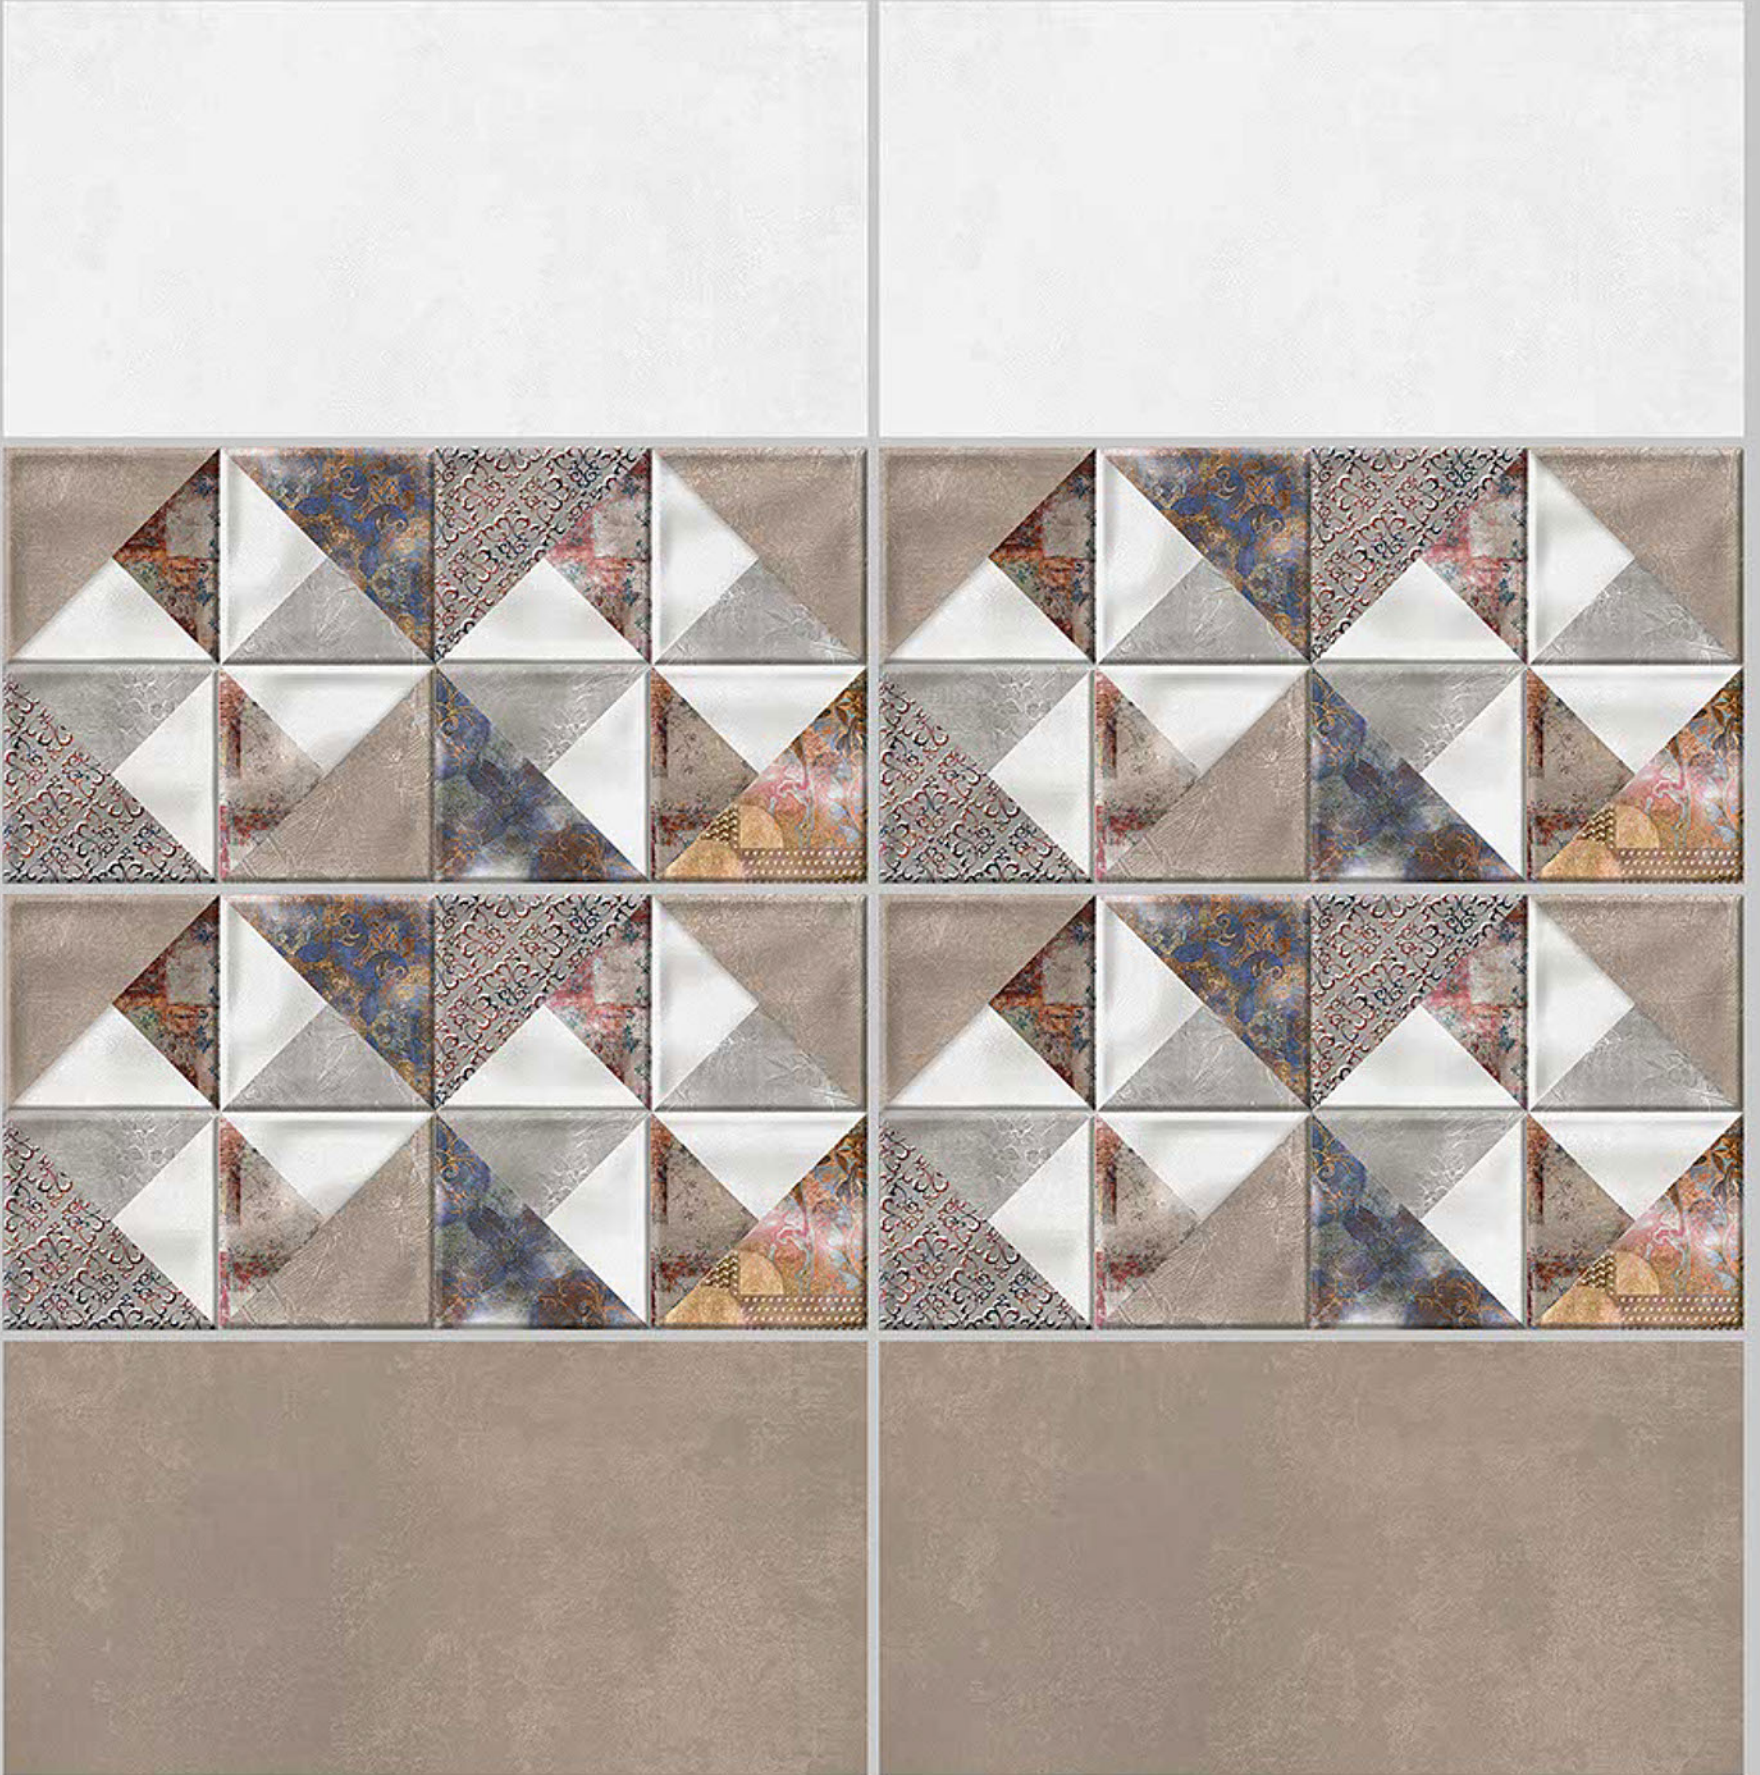

DIGITAL 300X
WALL TILES 600mm

Tile Shown
7032

resistant to salts | eco sustainable | fire proof | frost proof | random desing

Finish:MATT

7033-LT

7033-HL-1

7033-DK

DIGITAL 300X
WALL TILES 600mm