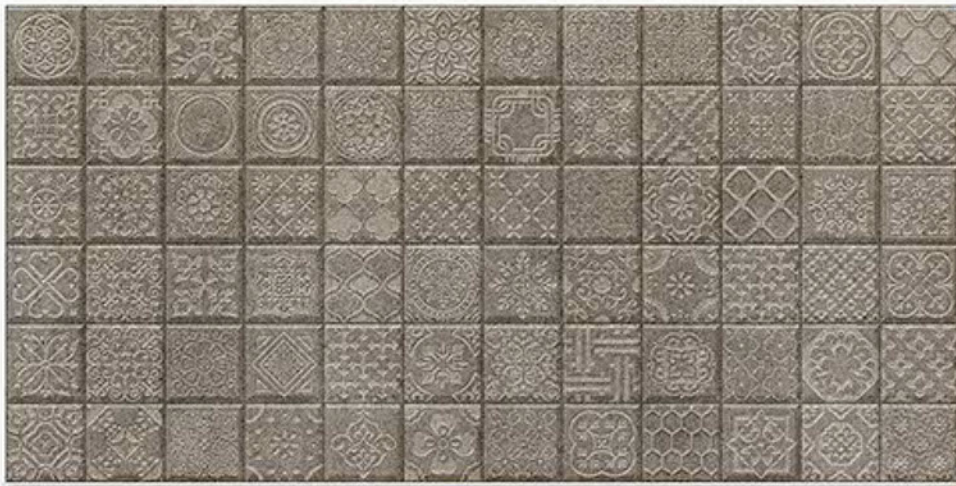

7011-DK

DIGITAL 300X
WALL TILES 600mm

Tile Shown
7011

resistant to salts | eco sustainable | fire proof | frost proof | random desing

Finish:MATT

7012-LT

7012-HI-1

7012-HL-2