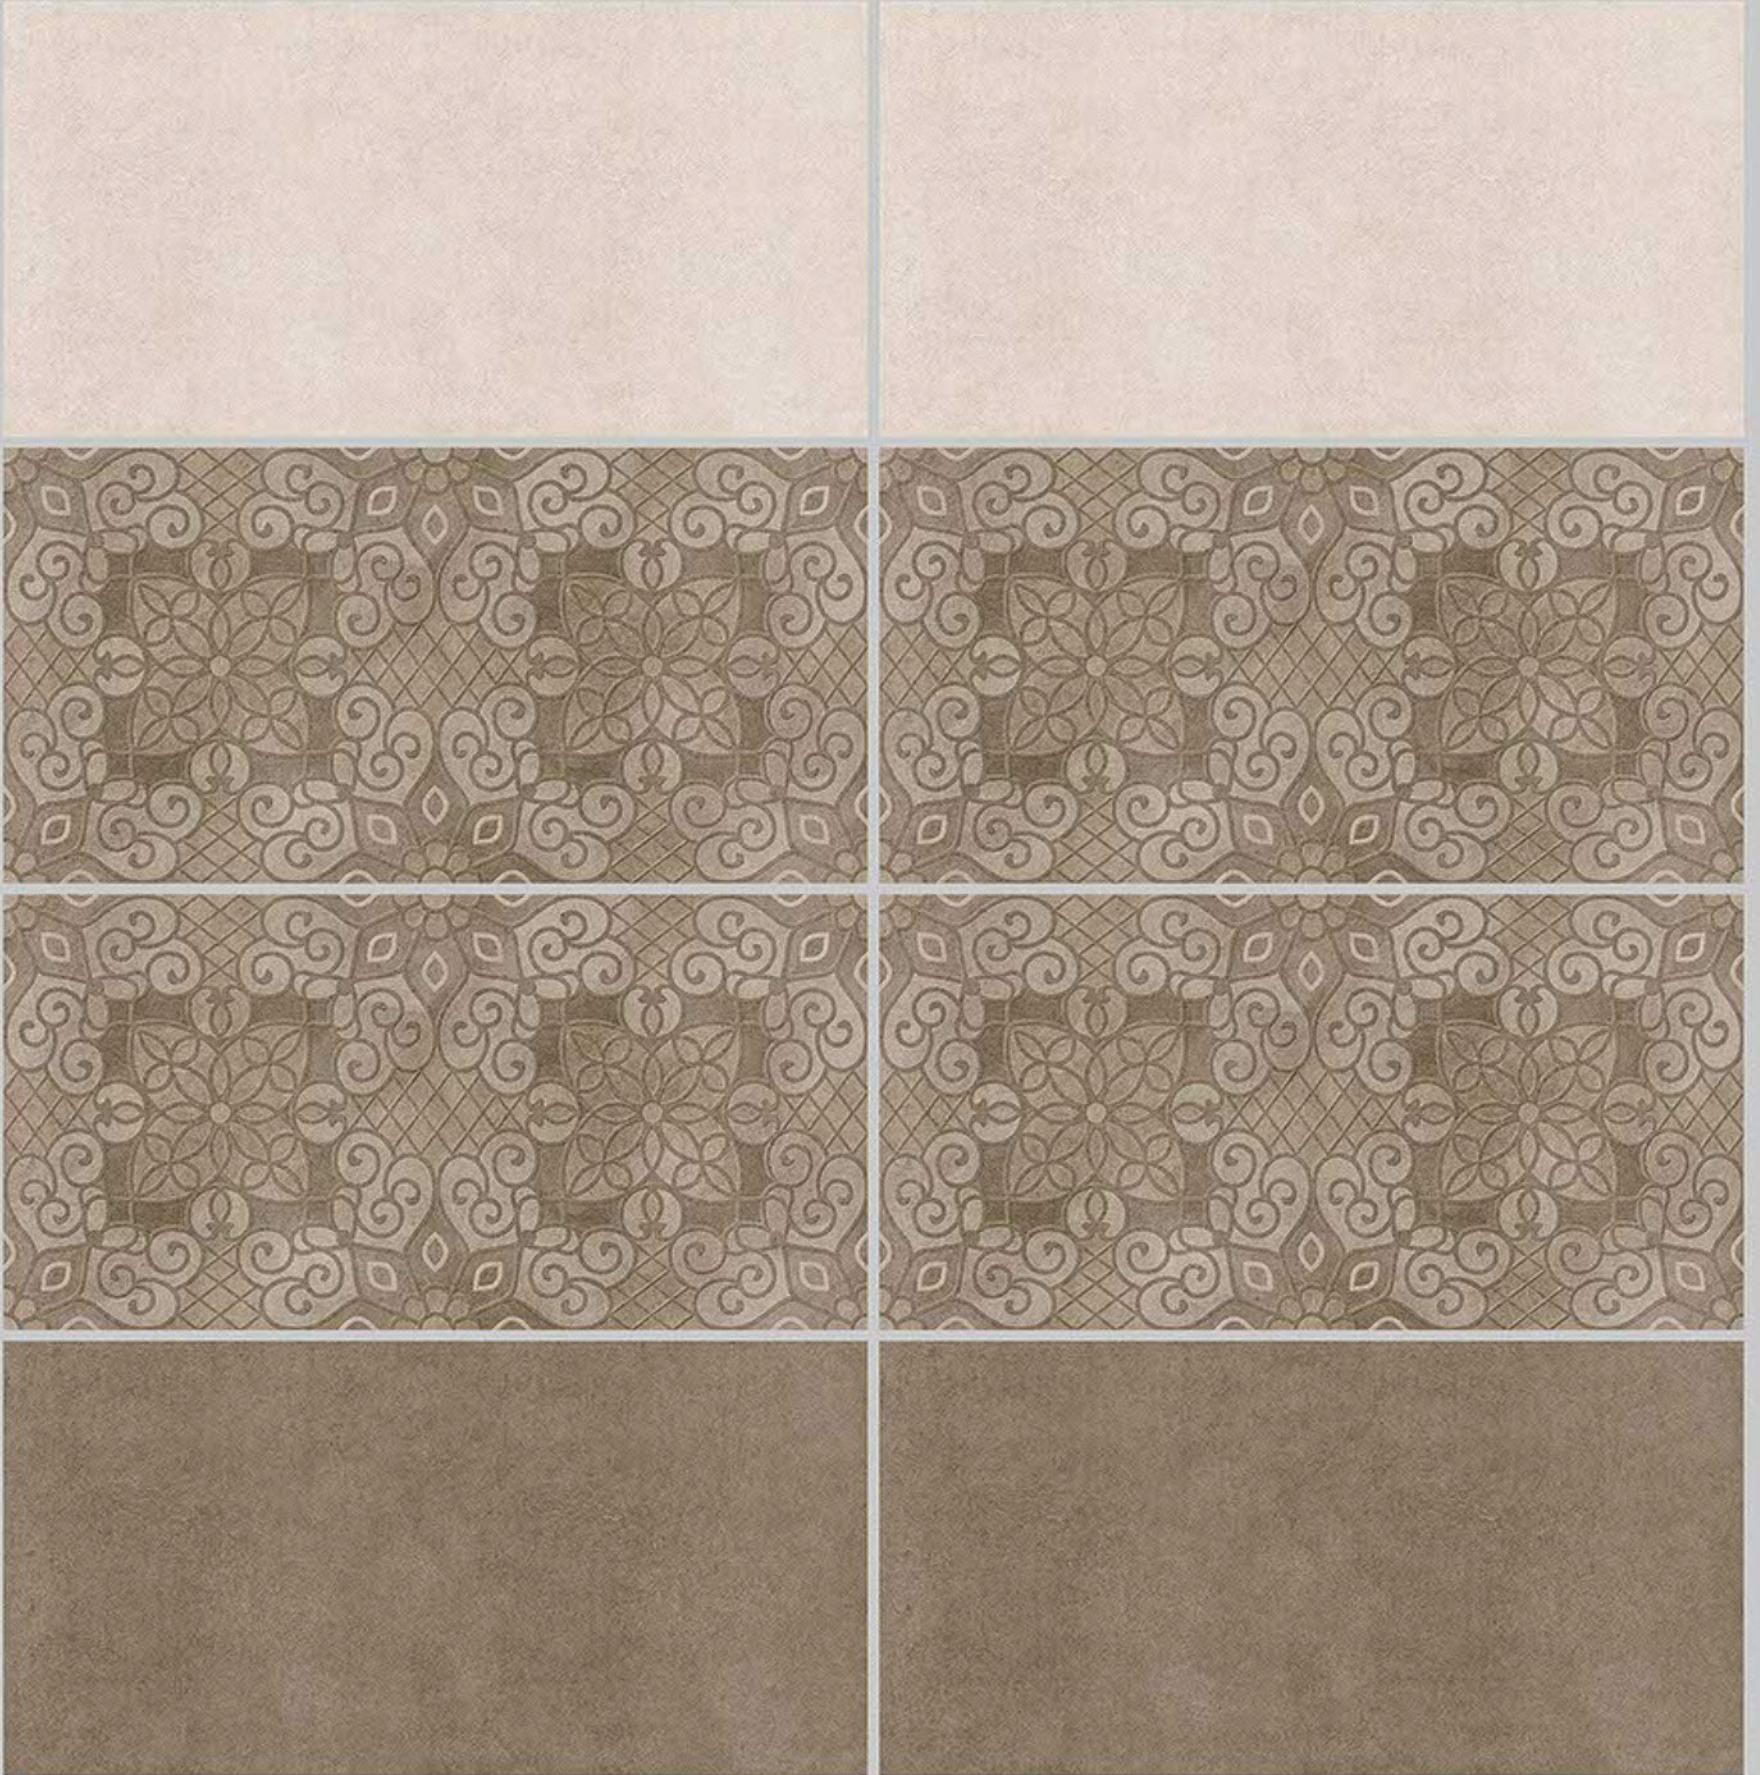

7015-DK

Tile Shown
7015