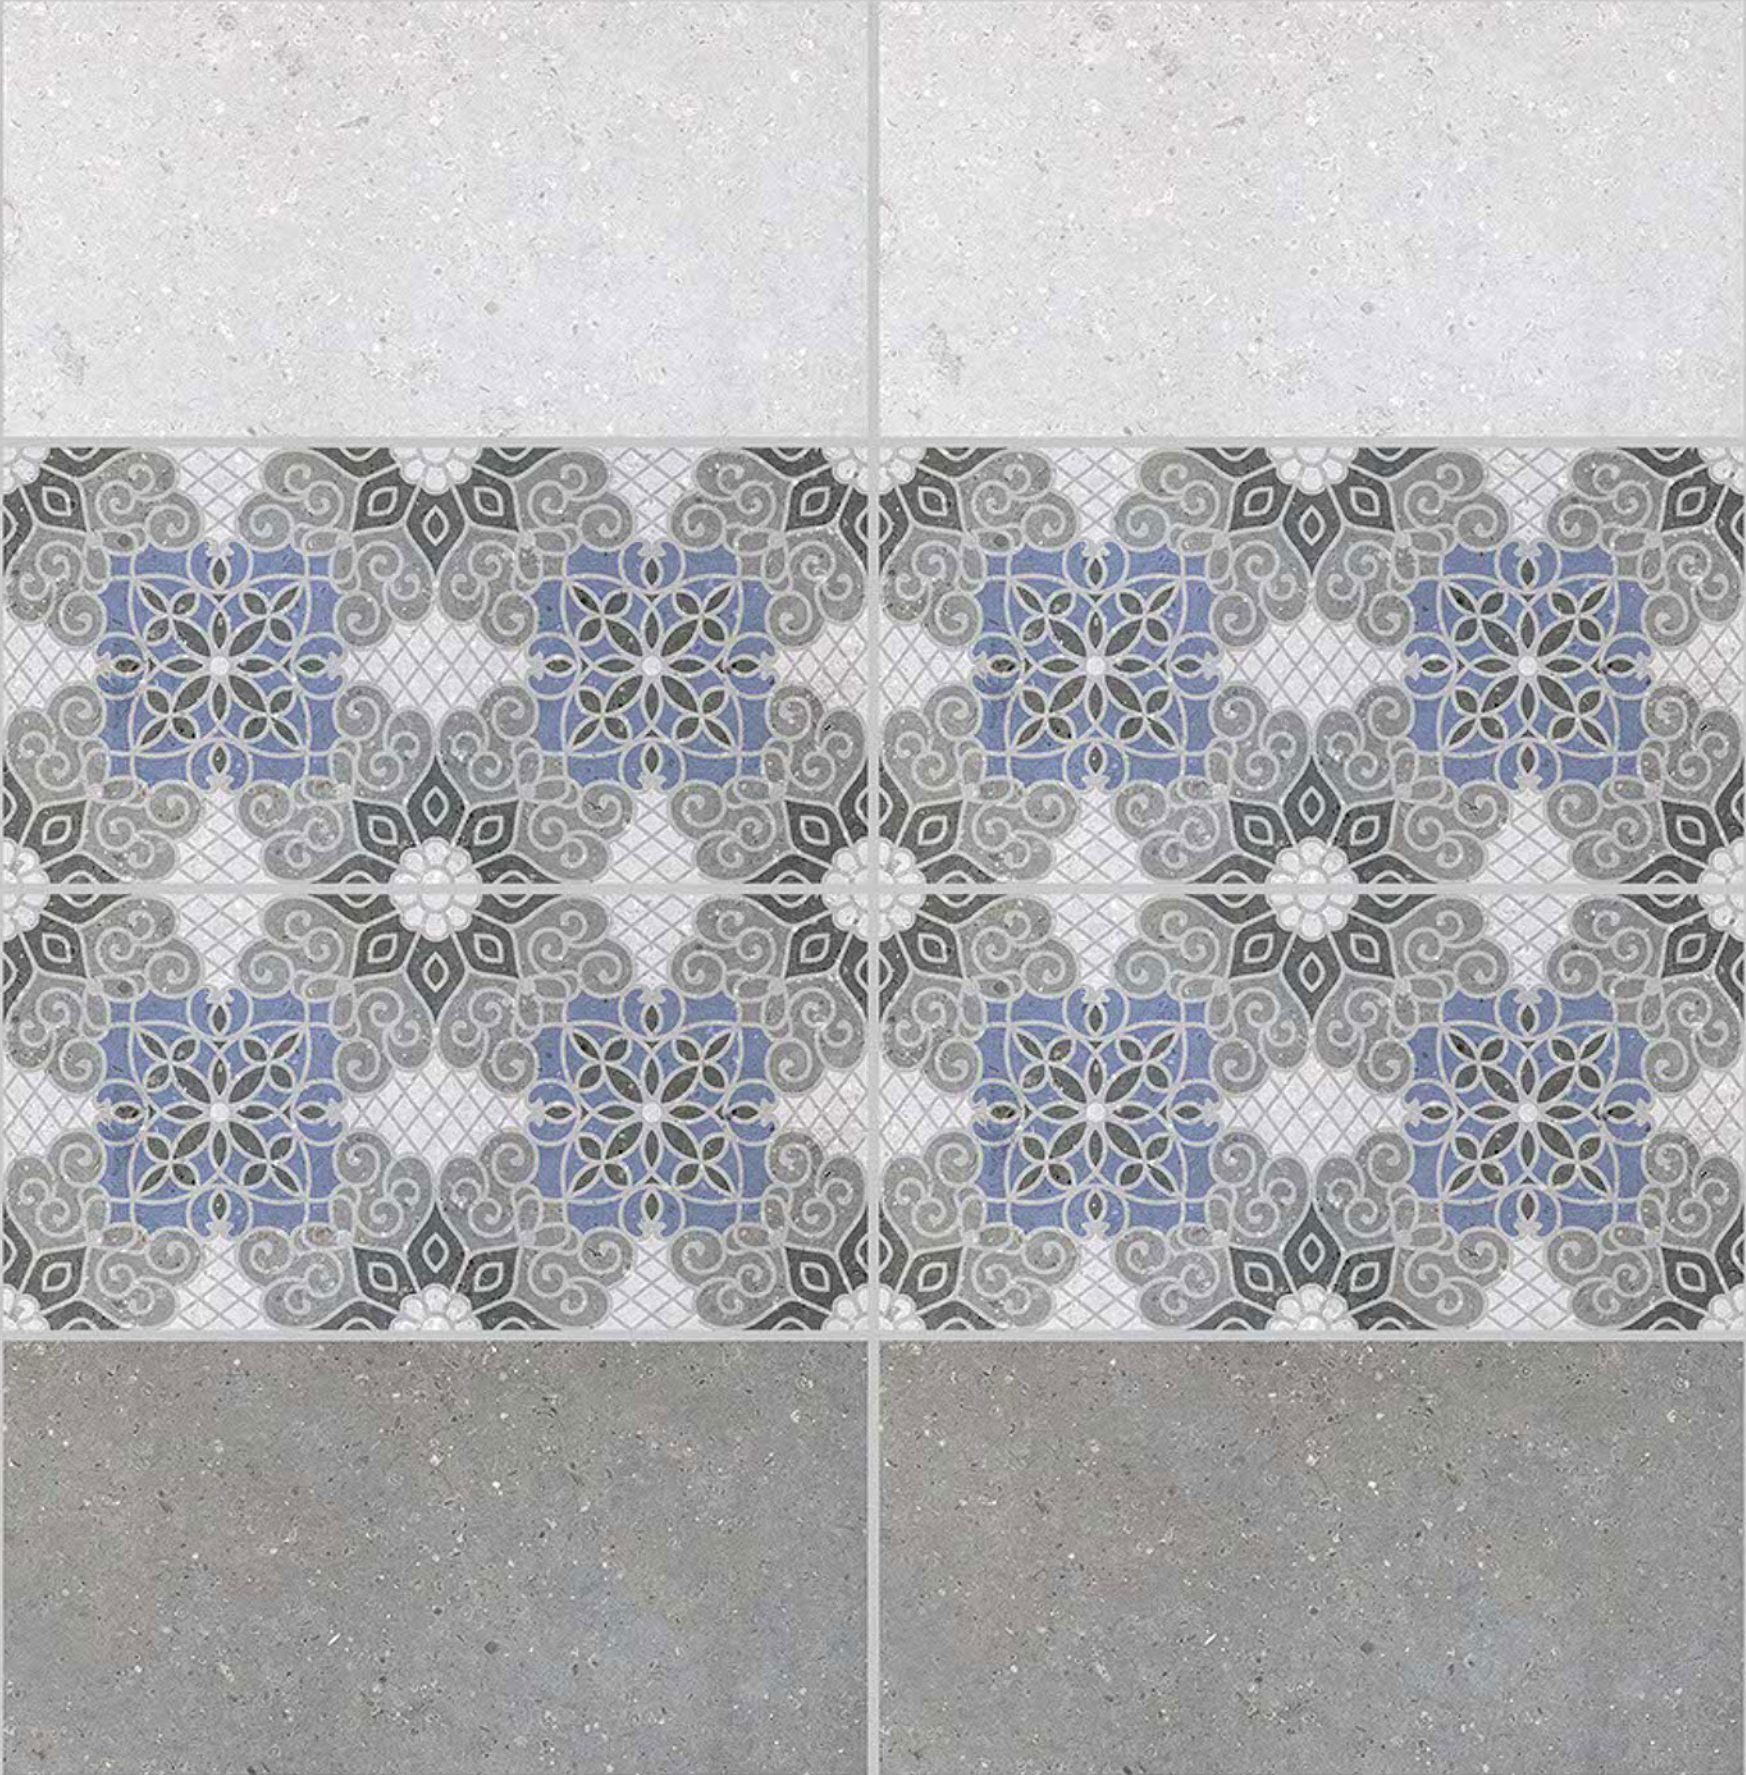

7011-DK

Tile Shown
7011