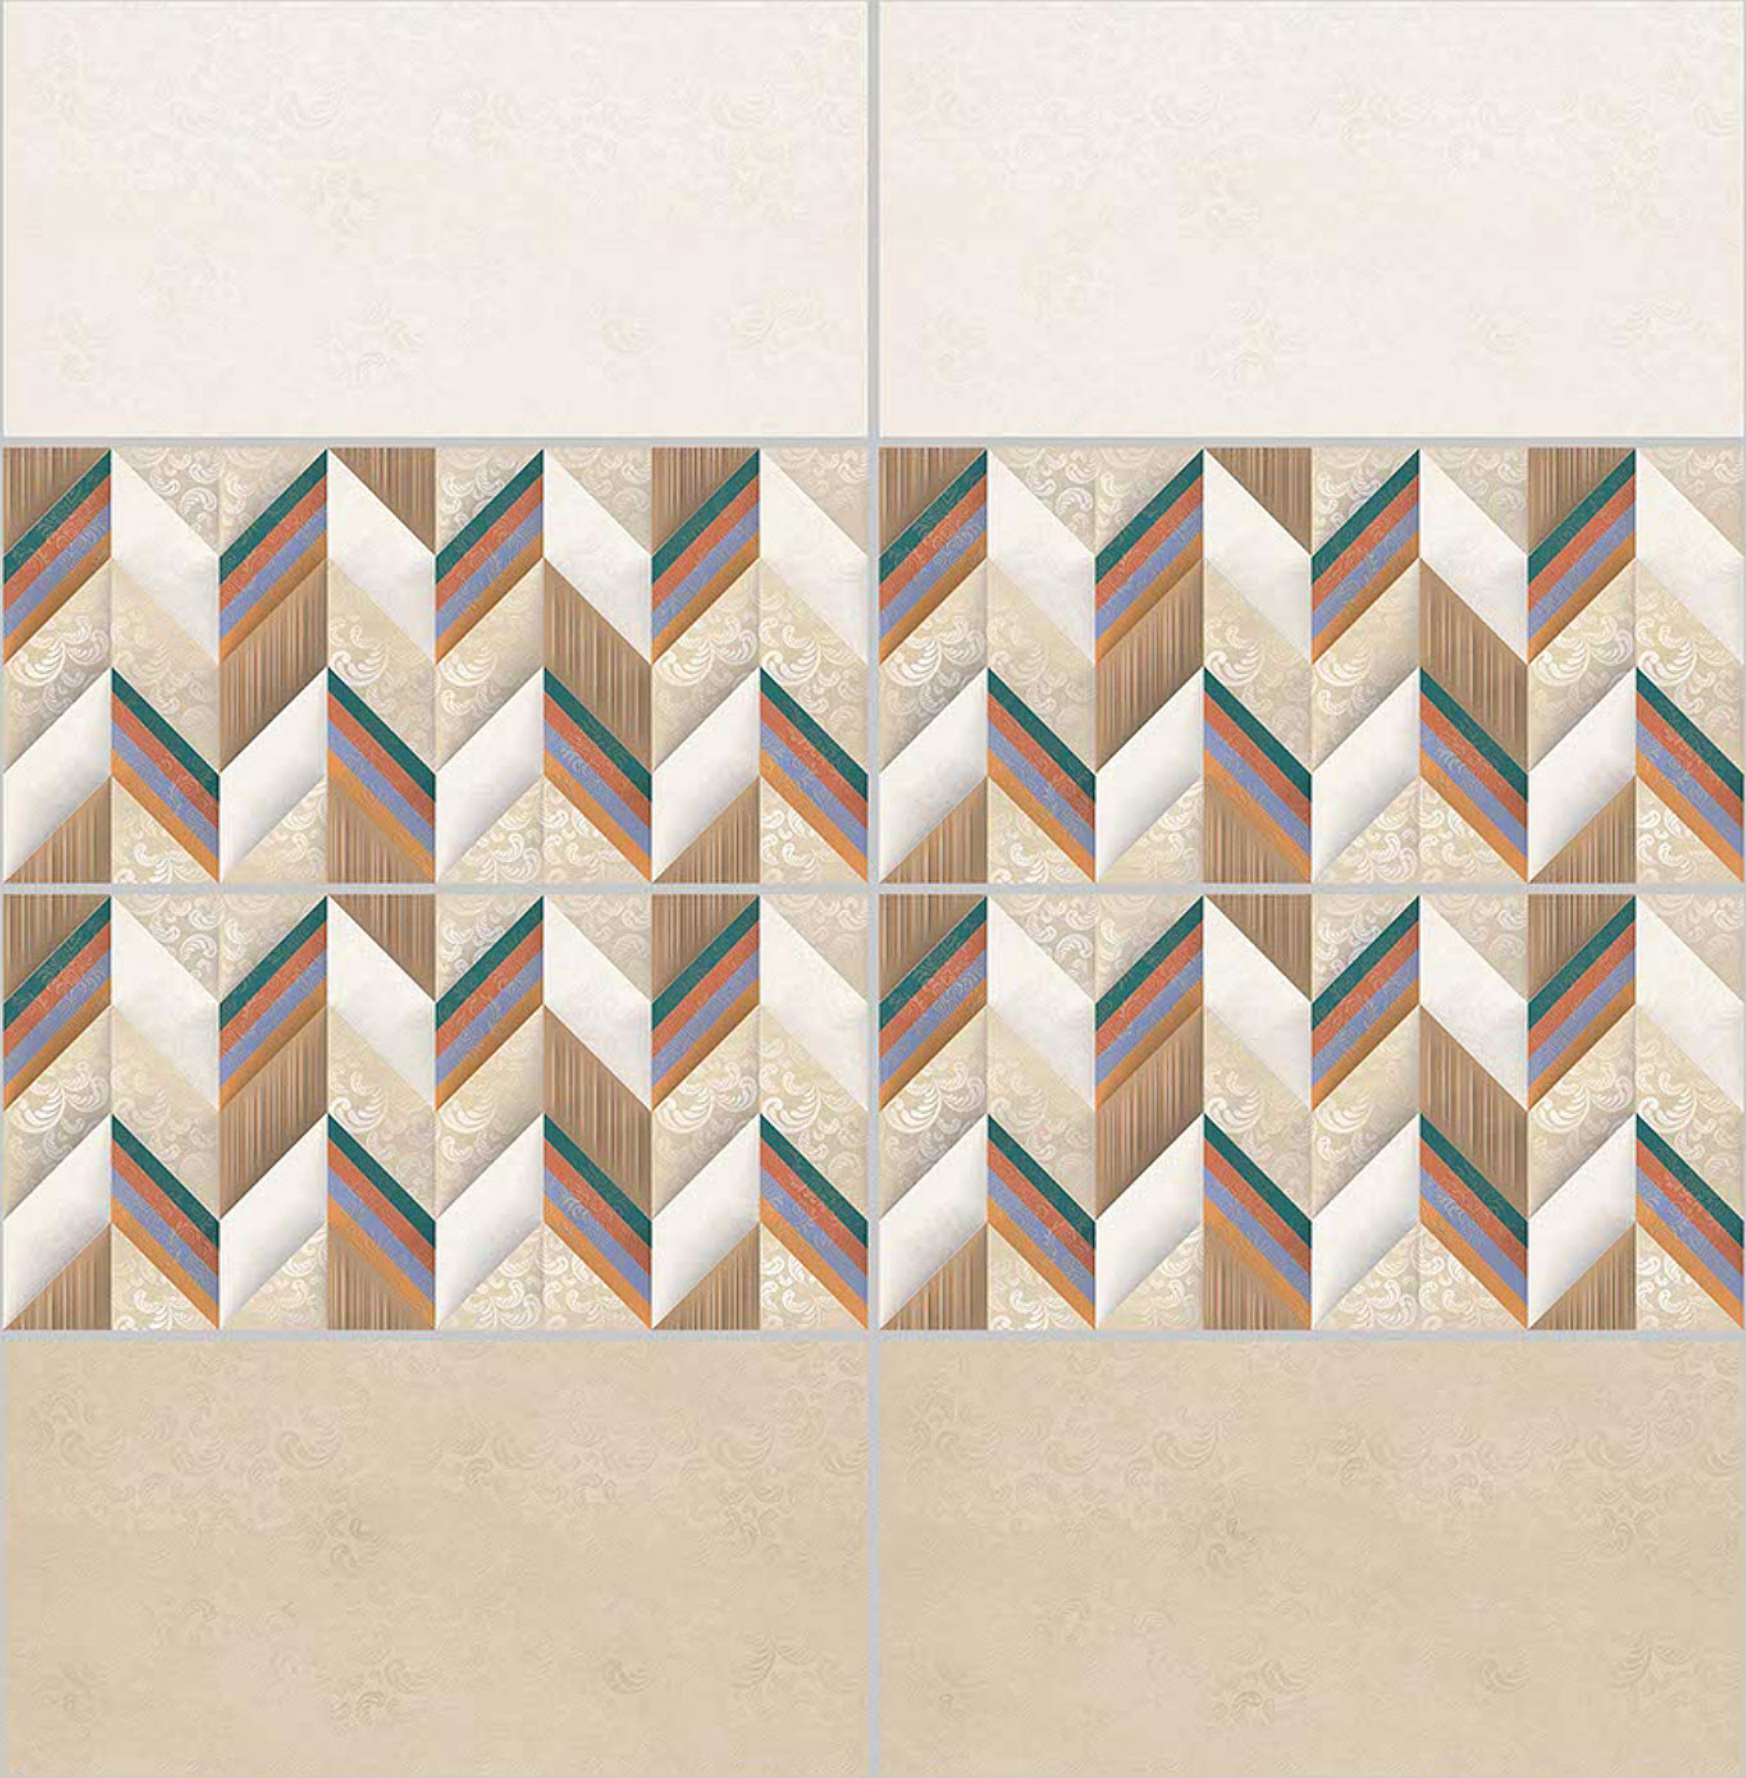

Tile Shown
7017

resistant to salts | eco sustainable | fire proof | frost proof | random desing

Finish:MATT

7018-LT

7018-HL-1

7018-DK

DIGITAL 300X
WALL TILES 600mm

Tile Shown
7018