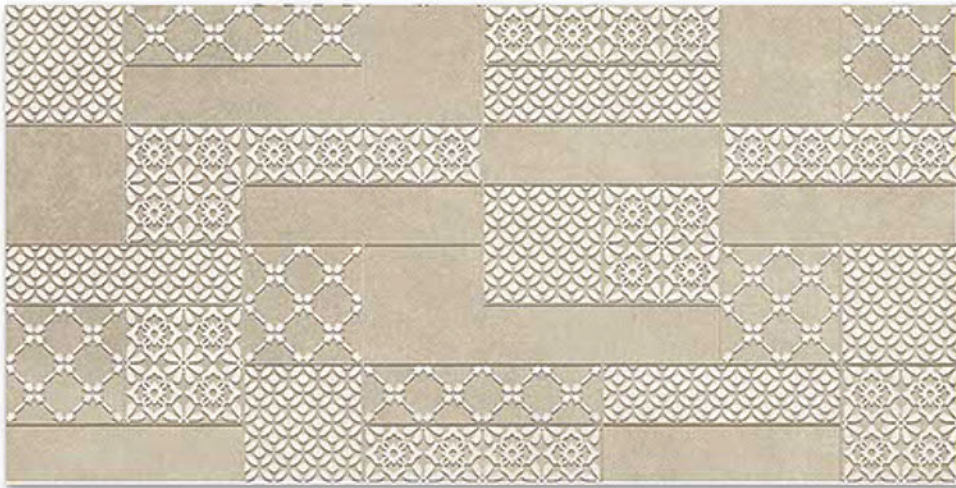

resistant to salts | eco sustainable | fire proof | frost proof | random desing

Finish:MATT

7029-LT

DIGITAL 300X
WALL TILES 600mm