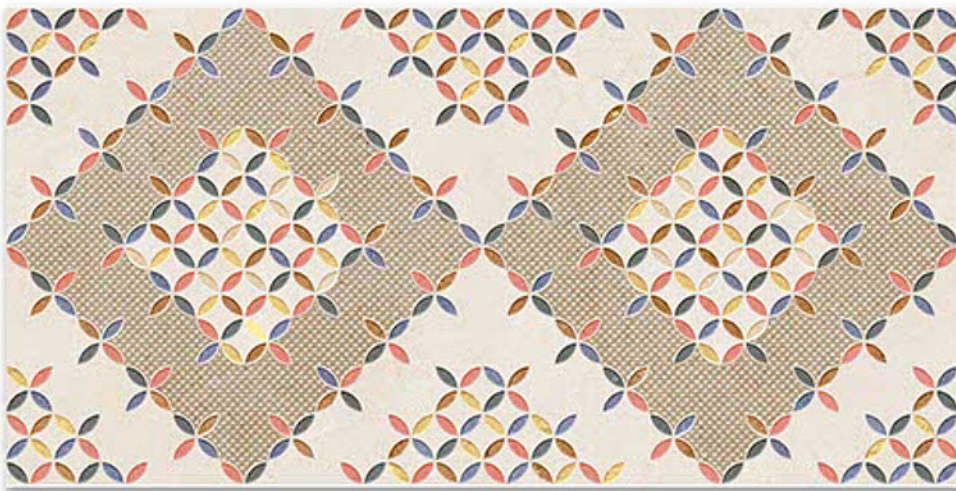

resistant to salts | eco sustainable | fire proof | frost proof | random desing

Finish:MATT

7025-LT

DIGITAL 300X
WALL TILES 600mm