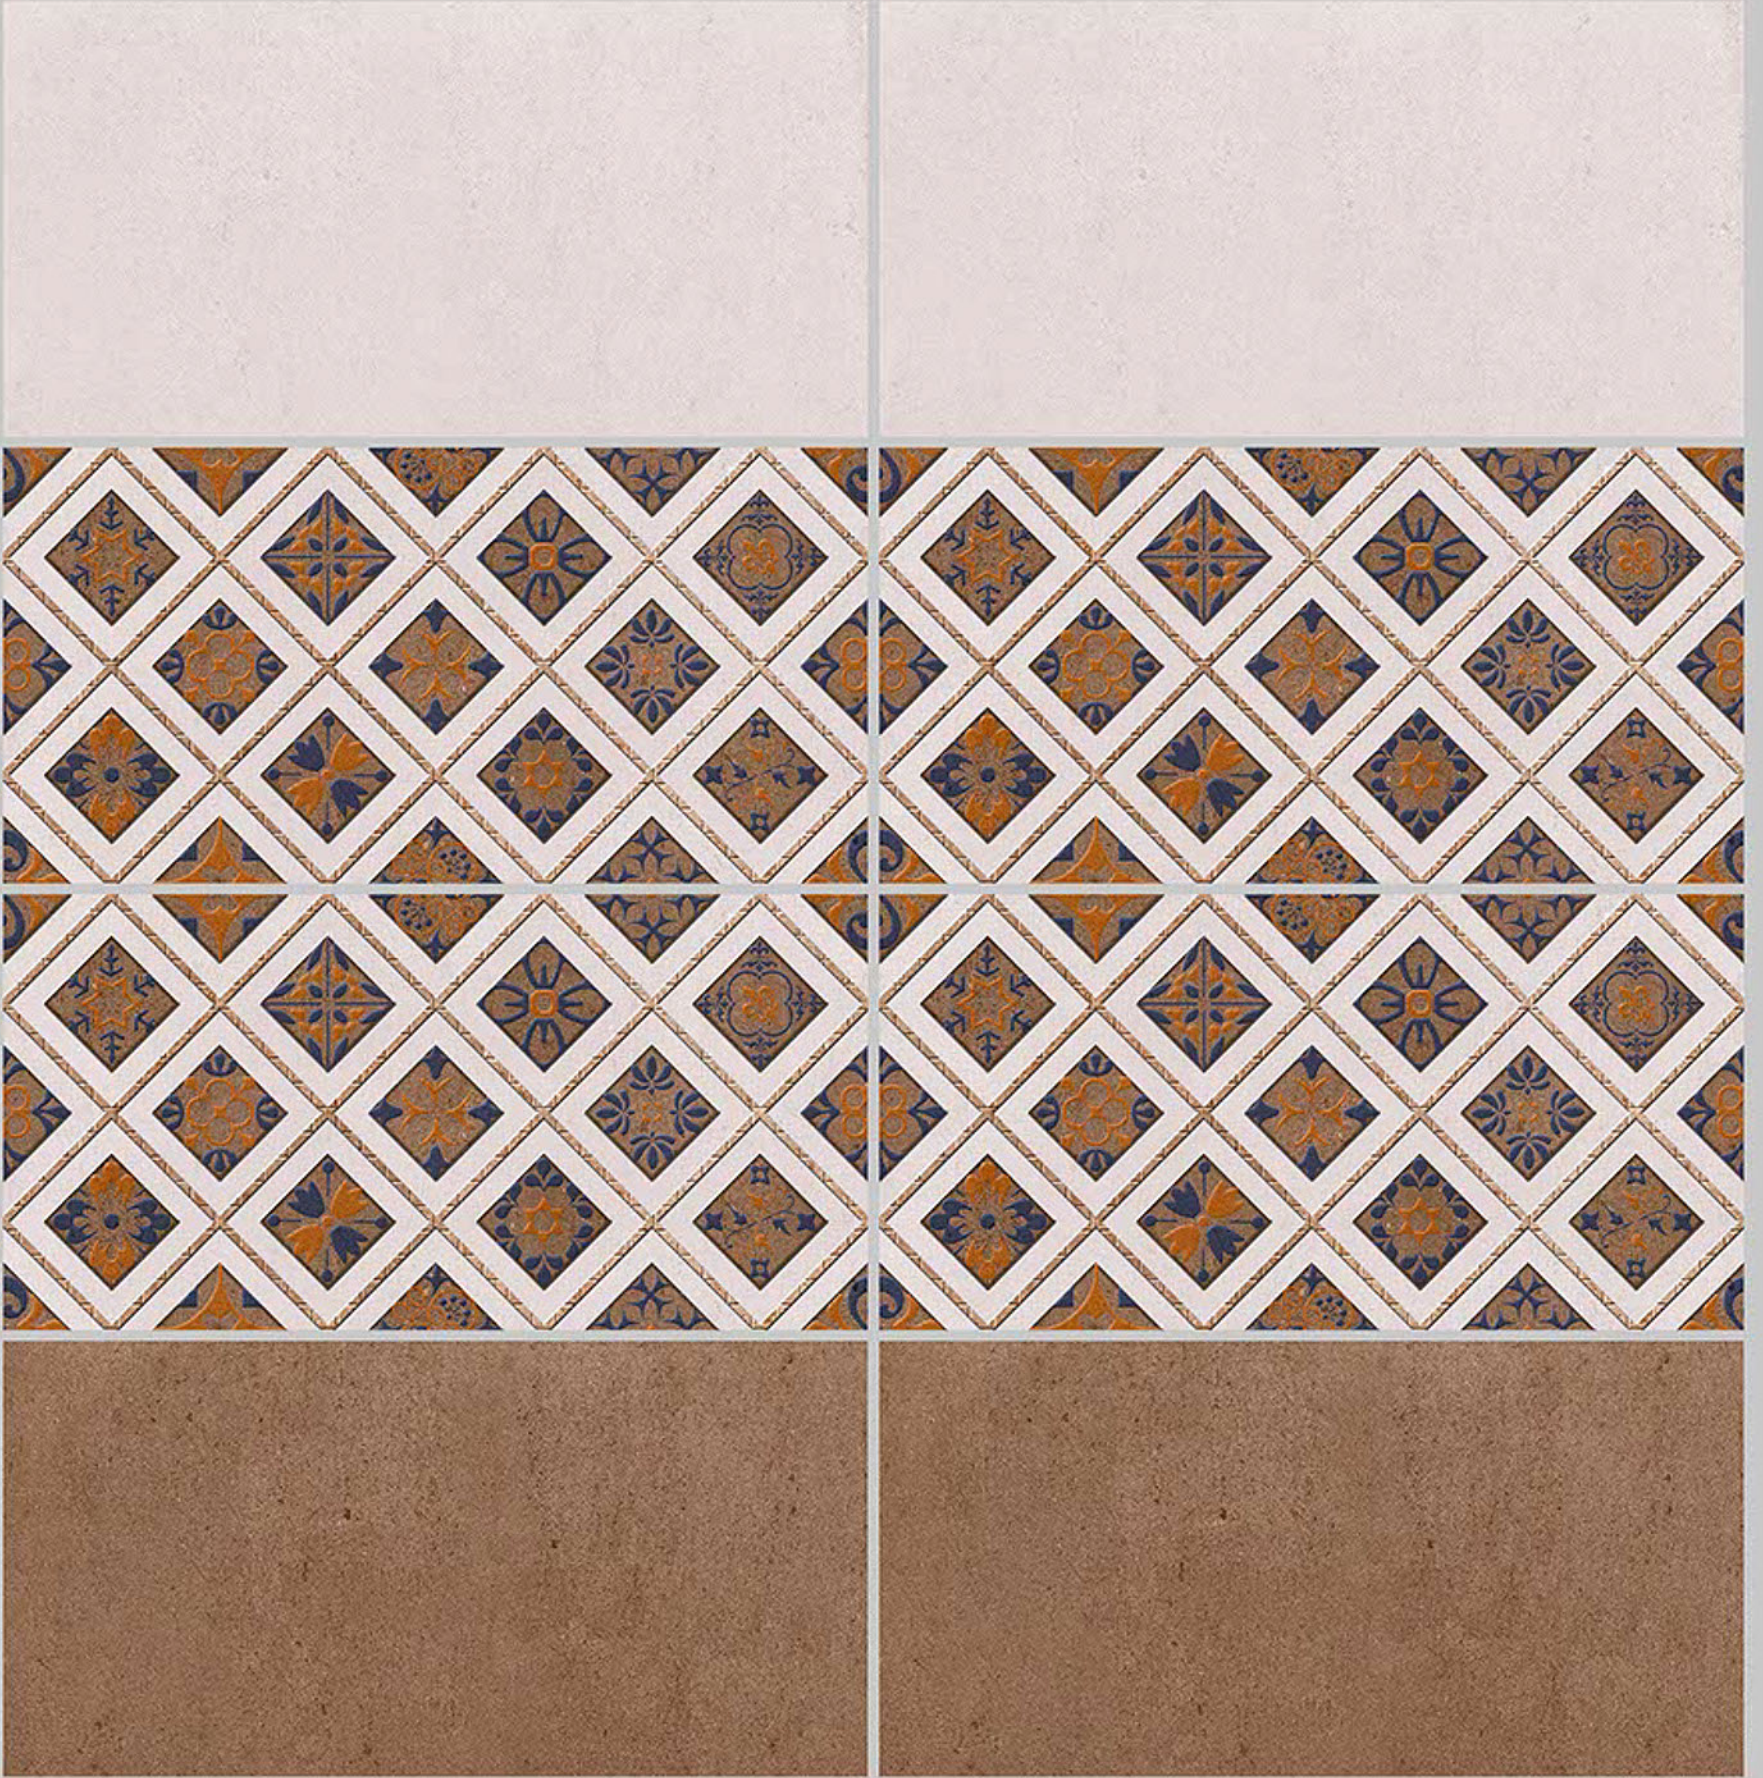

7023-DK

Tile Shown
7023