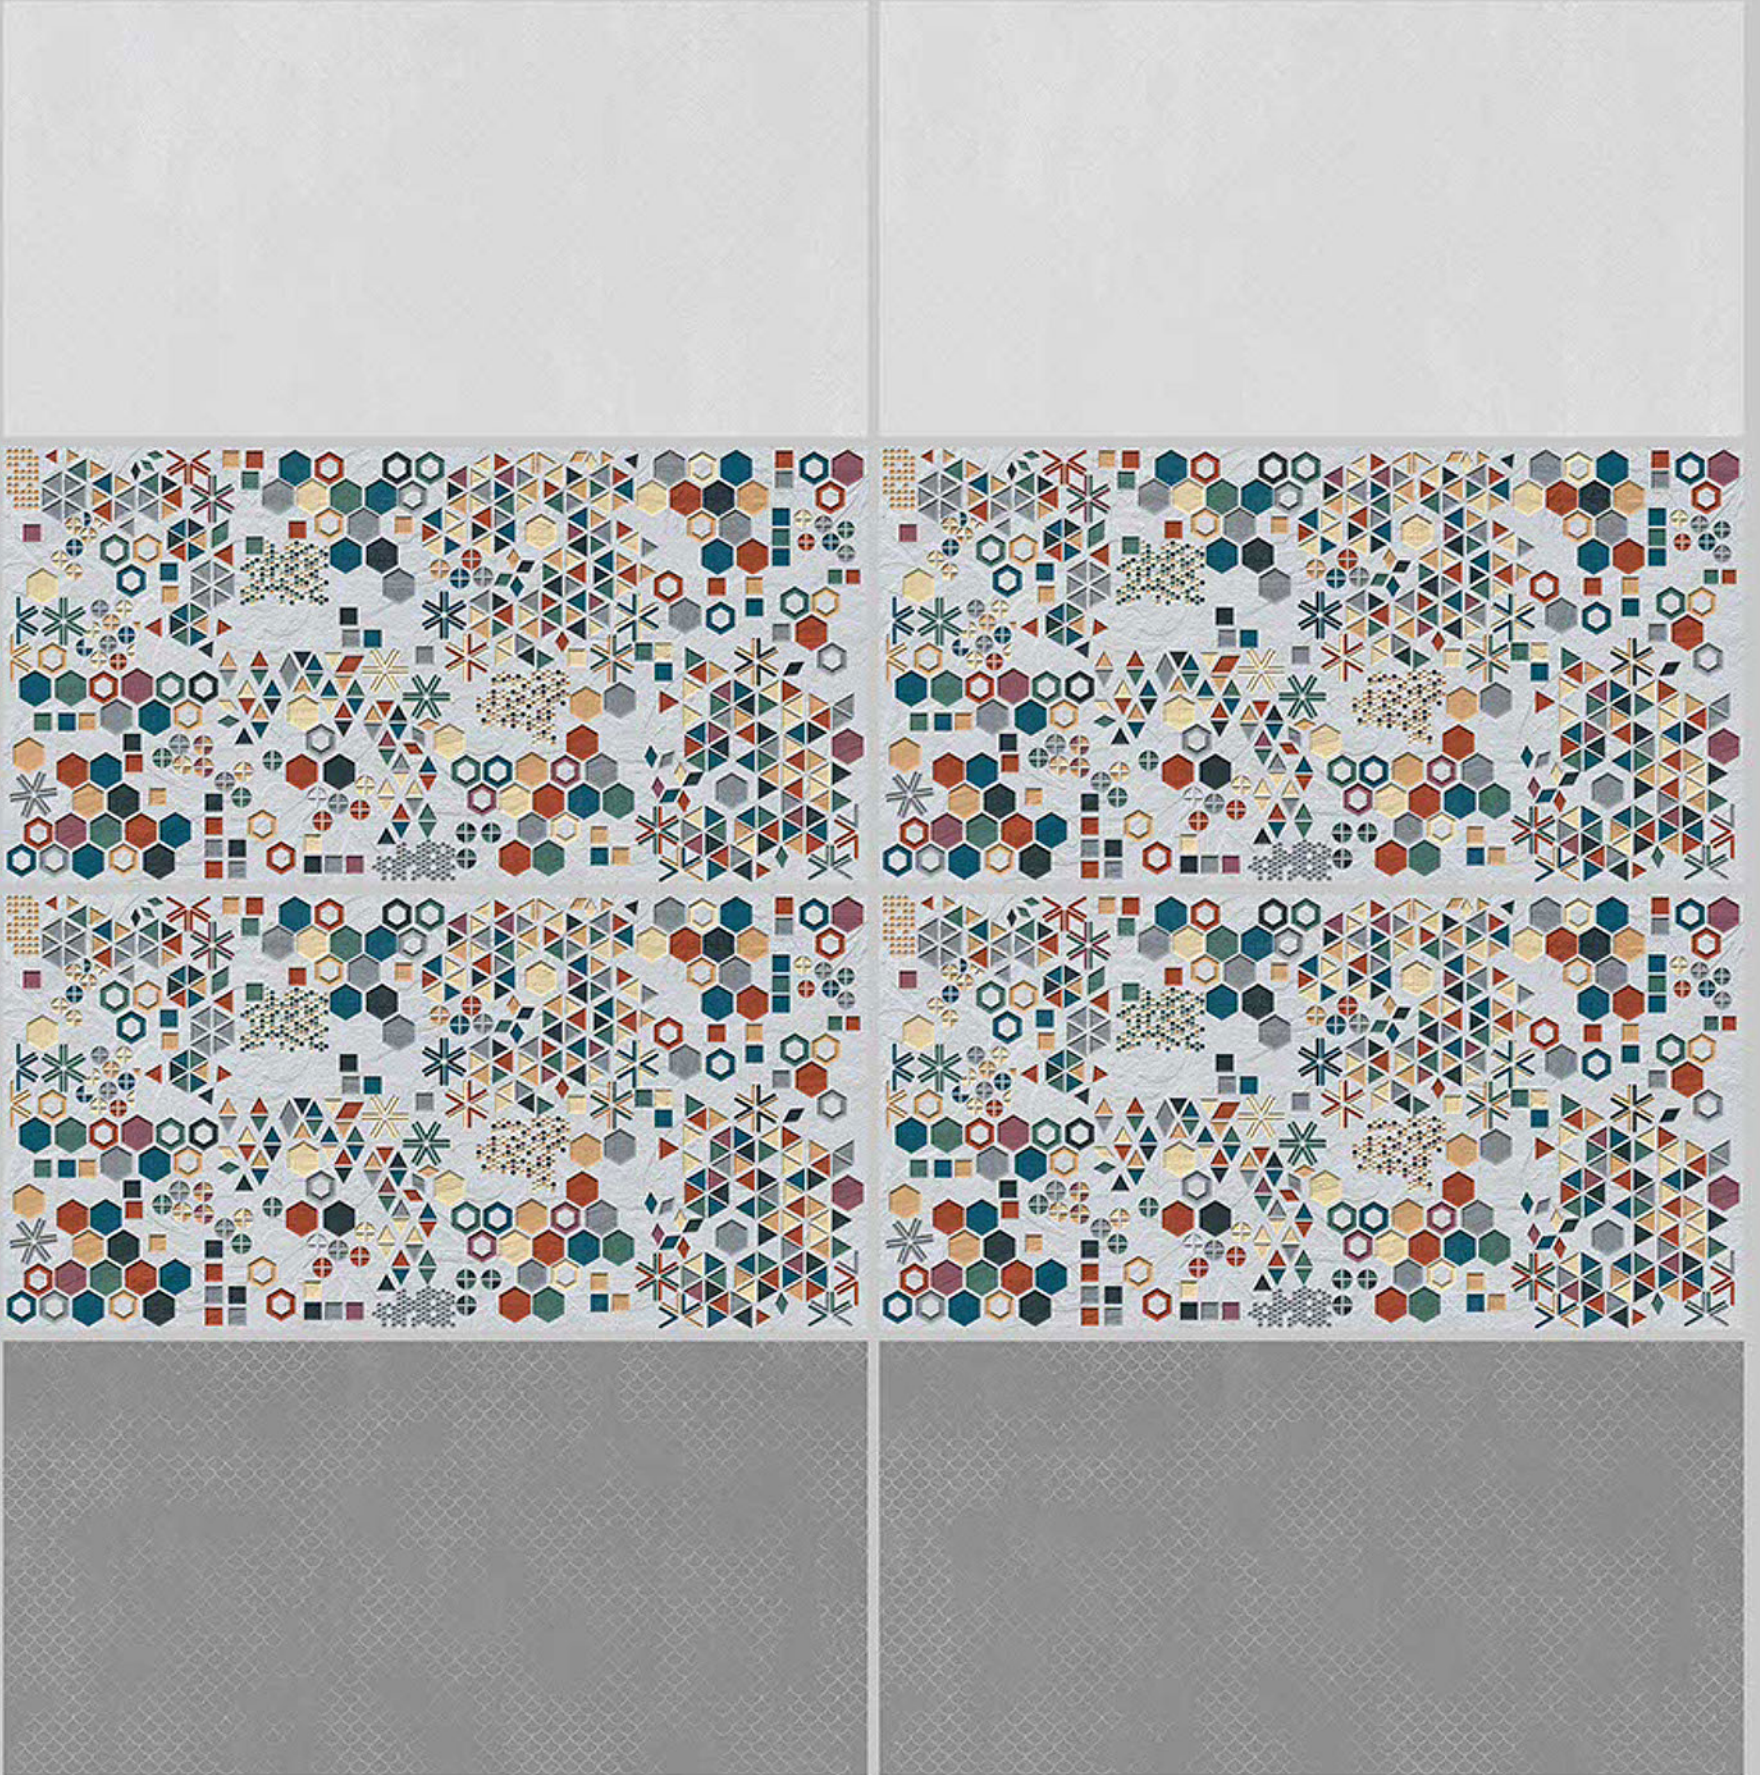

7031-DK

Tile Shown
7031