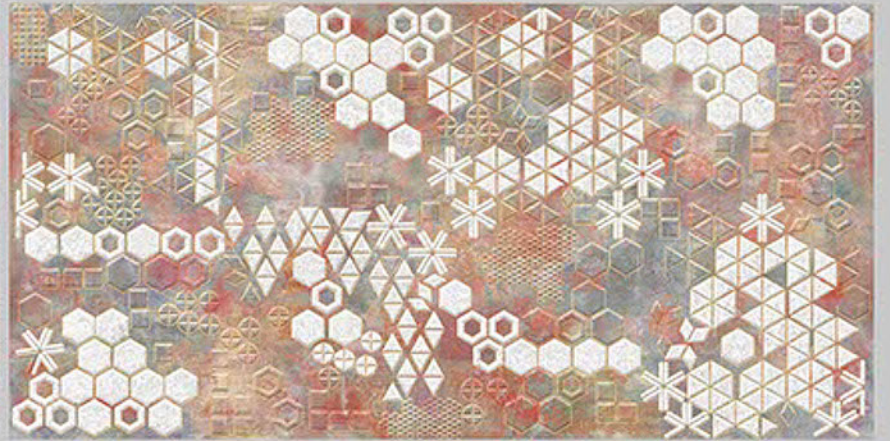

Tile Shown
7048