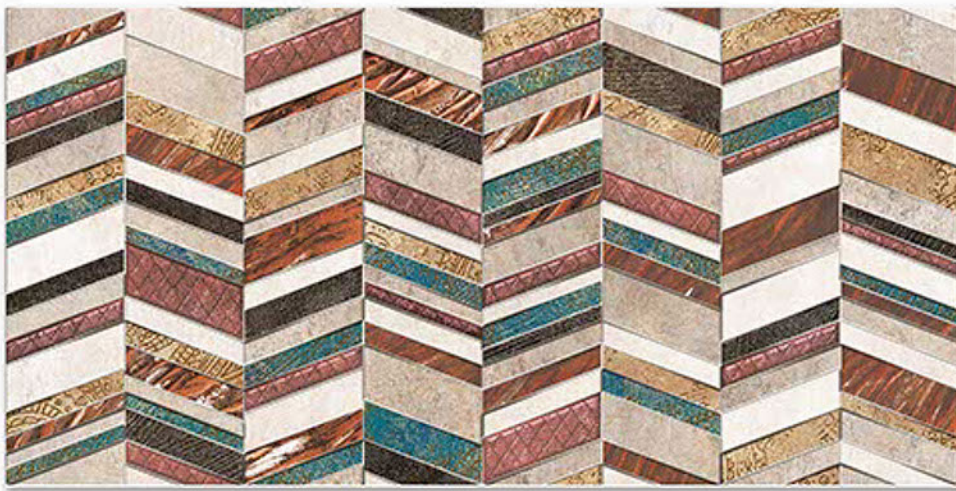

resistant to salts | eco sustainable | fire proof | frost proof | random desing

Finish:MATT

7043-LT

DIGITAL 300X
WALL TILES 600mm