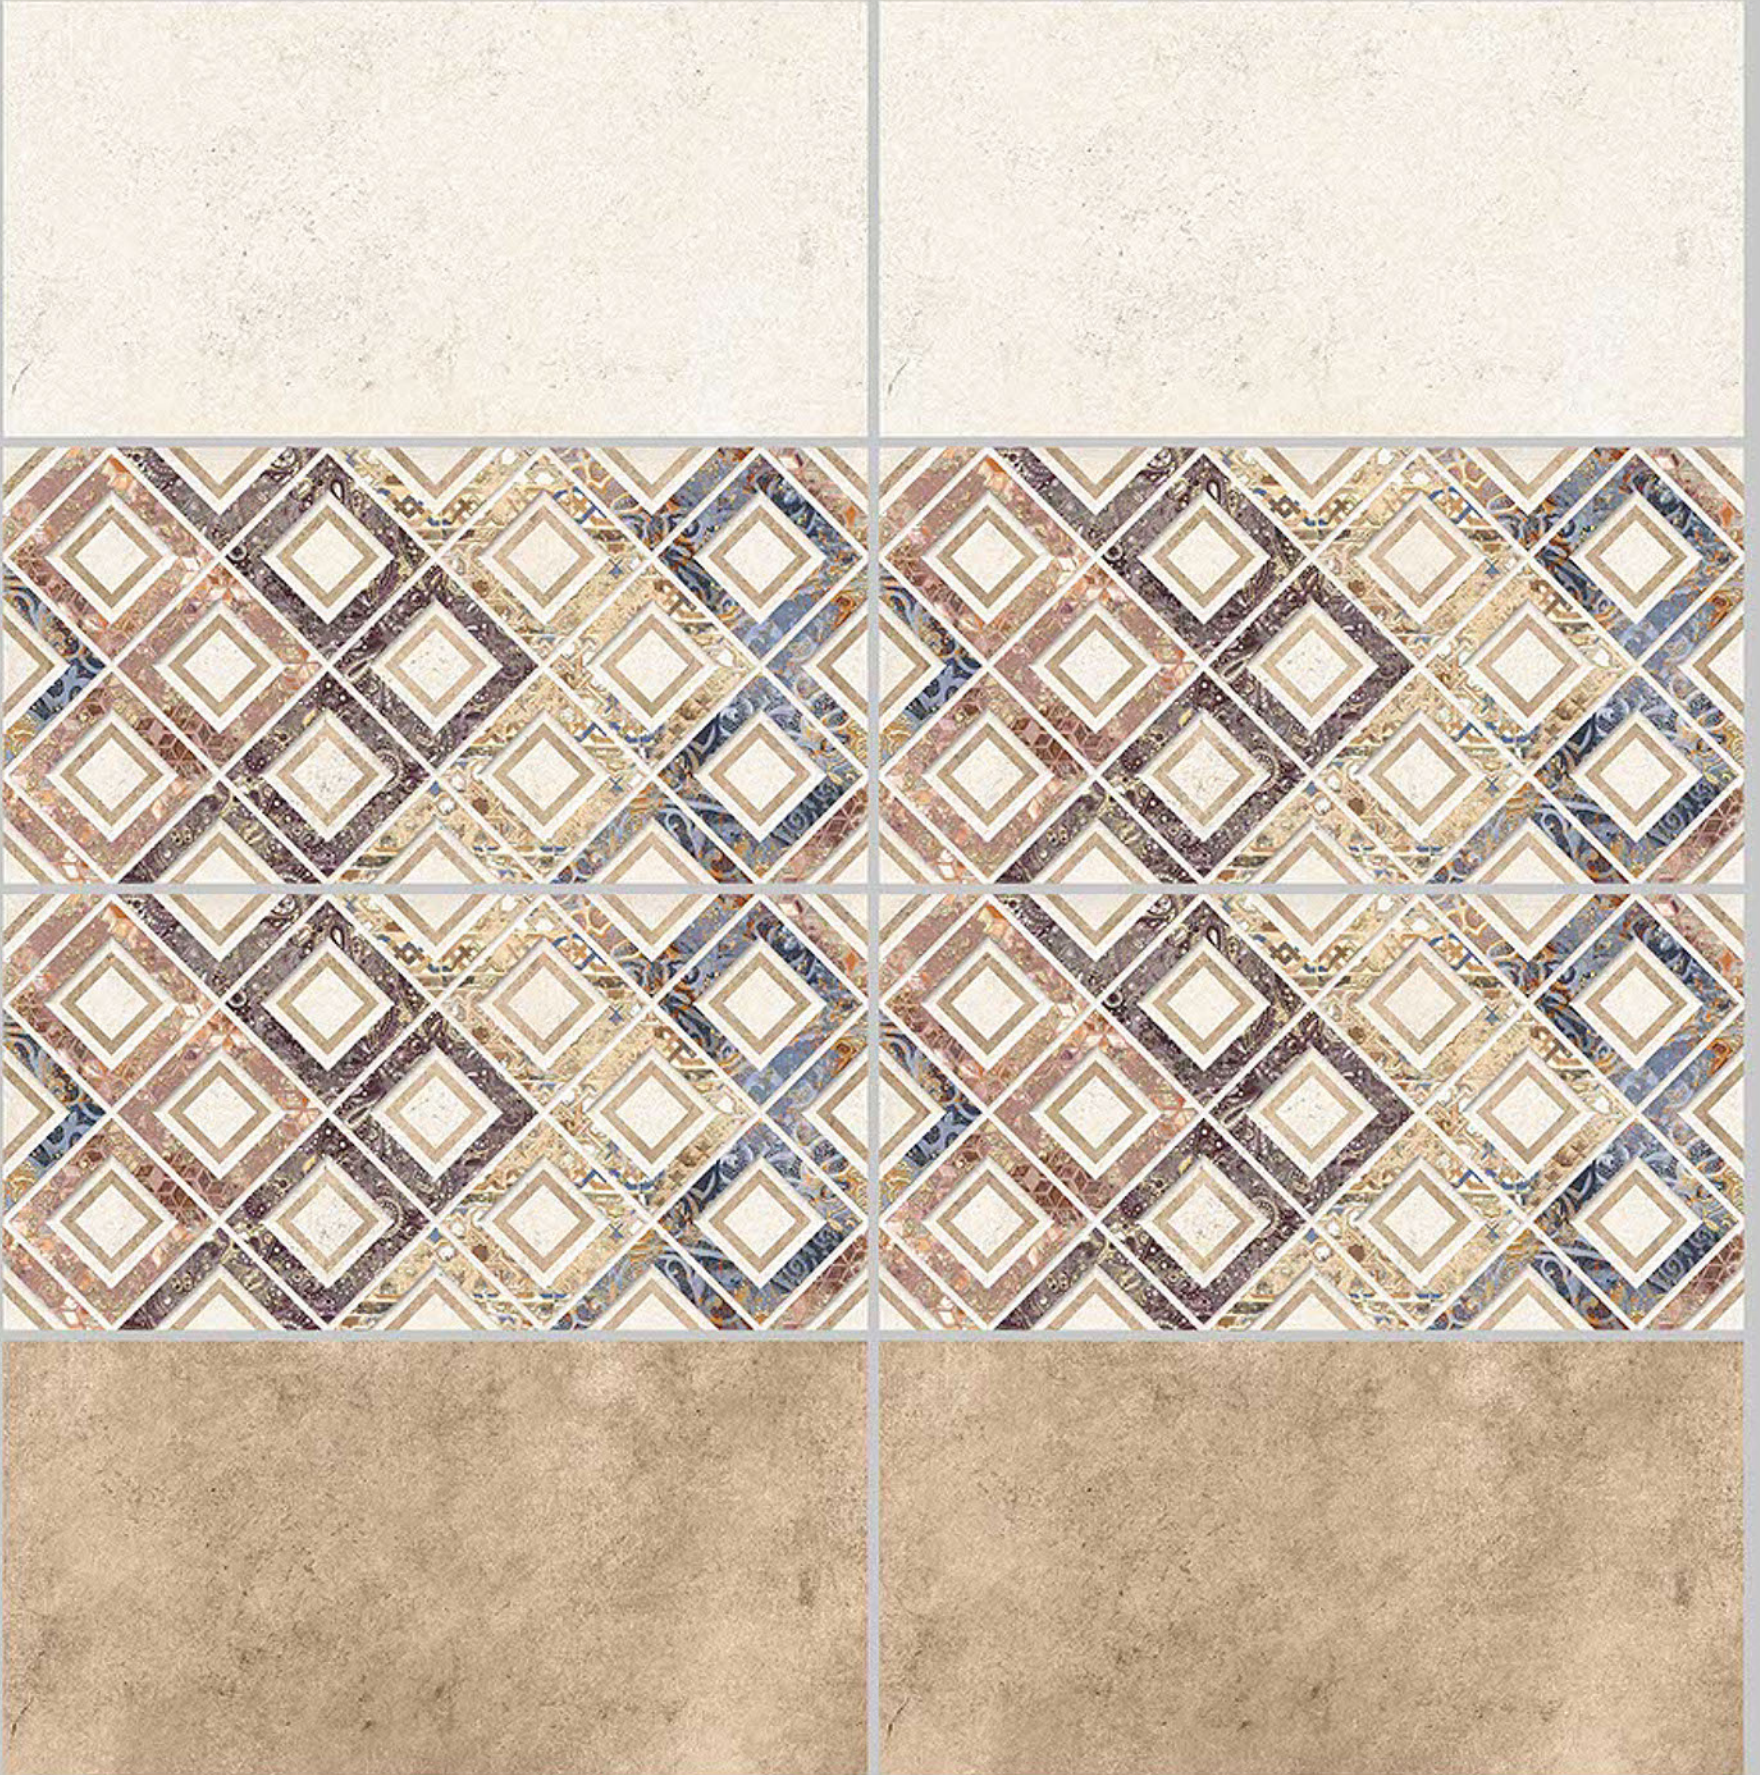

Tile Shown
7041

resistant to salts | eco sustainable | fire proof | frost proof | random desing

Finish:MATT

7042-LT

7042-HL-1

7042-DK

DIGITAL 300X
WALL TILES 600mm

Tile Shown
7042