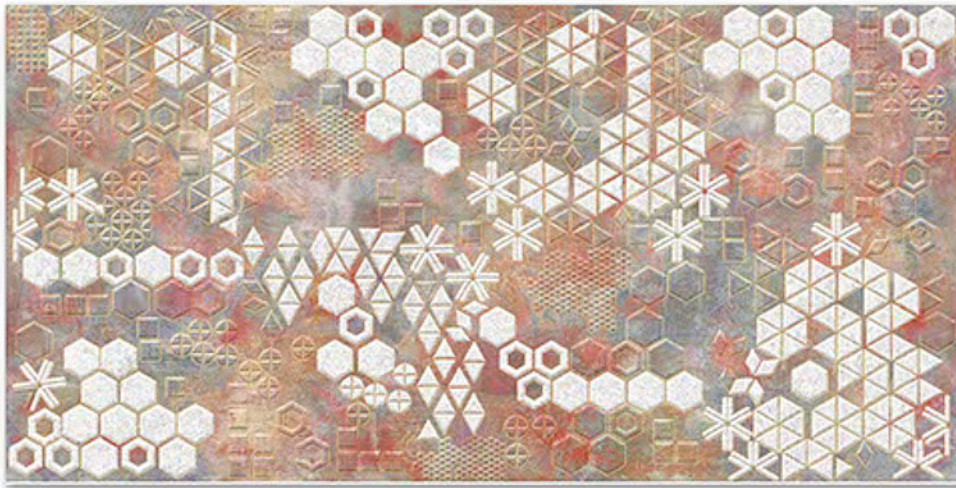

7047-DK

DIGITAL 300X
WALL TILES 600mm

Tile Shown
7047

resistant to salts | eco sustainable | fire proof | frost proof | random desing

Finish:MATT

7048-LT

7048-HL-1

7048-LT