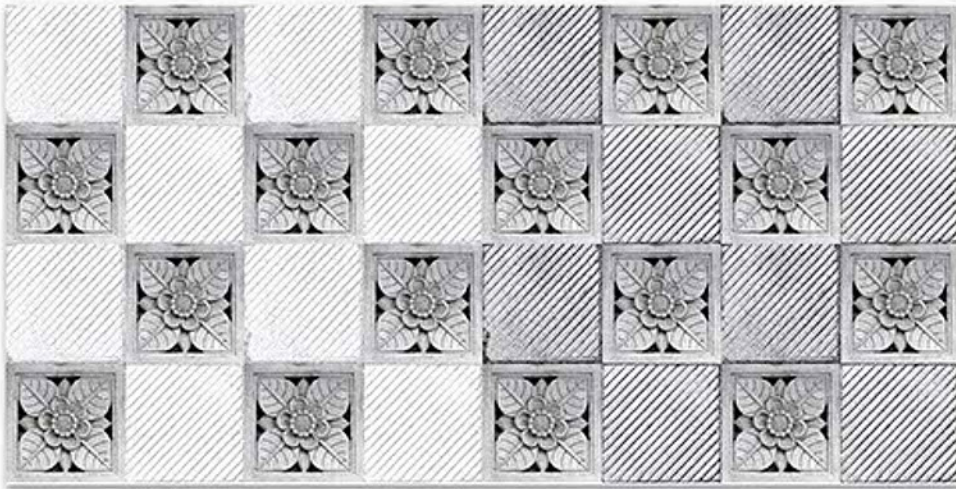

7008-HL-1

7008-DK

DIGITAL 300X
WALL TILES 600mm

Tile Shown
7008

resistant to salts | eco sustainable | fire proof | frost proof | random desing

Finish:MATT

7009-LT

7009-HI-1