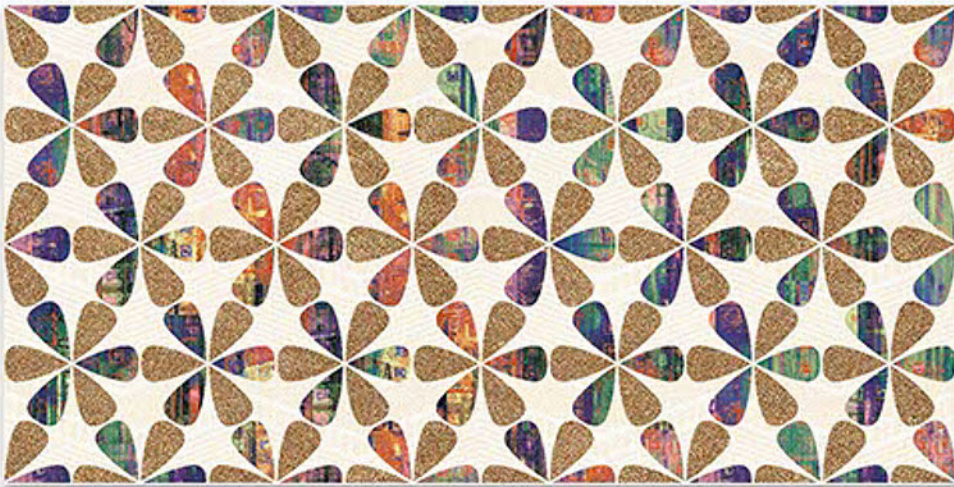

resistant to salts | eco sustainable | fire proof | frost proof | random desing

Finish:MATT

7004-HI-1

DIGITAL 300X
WALL TILES 600mm