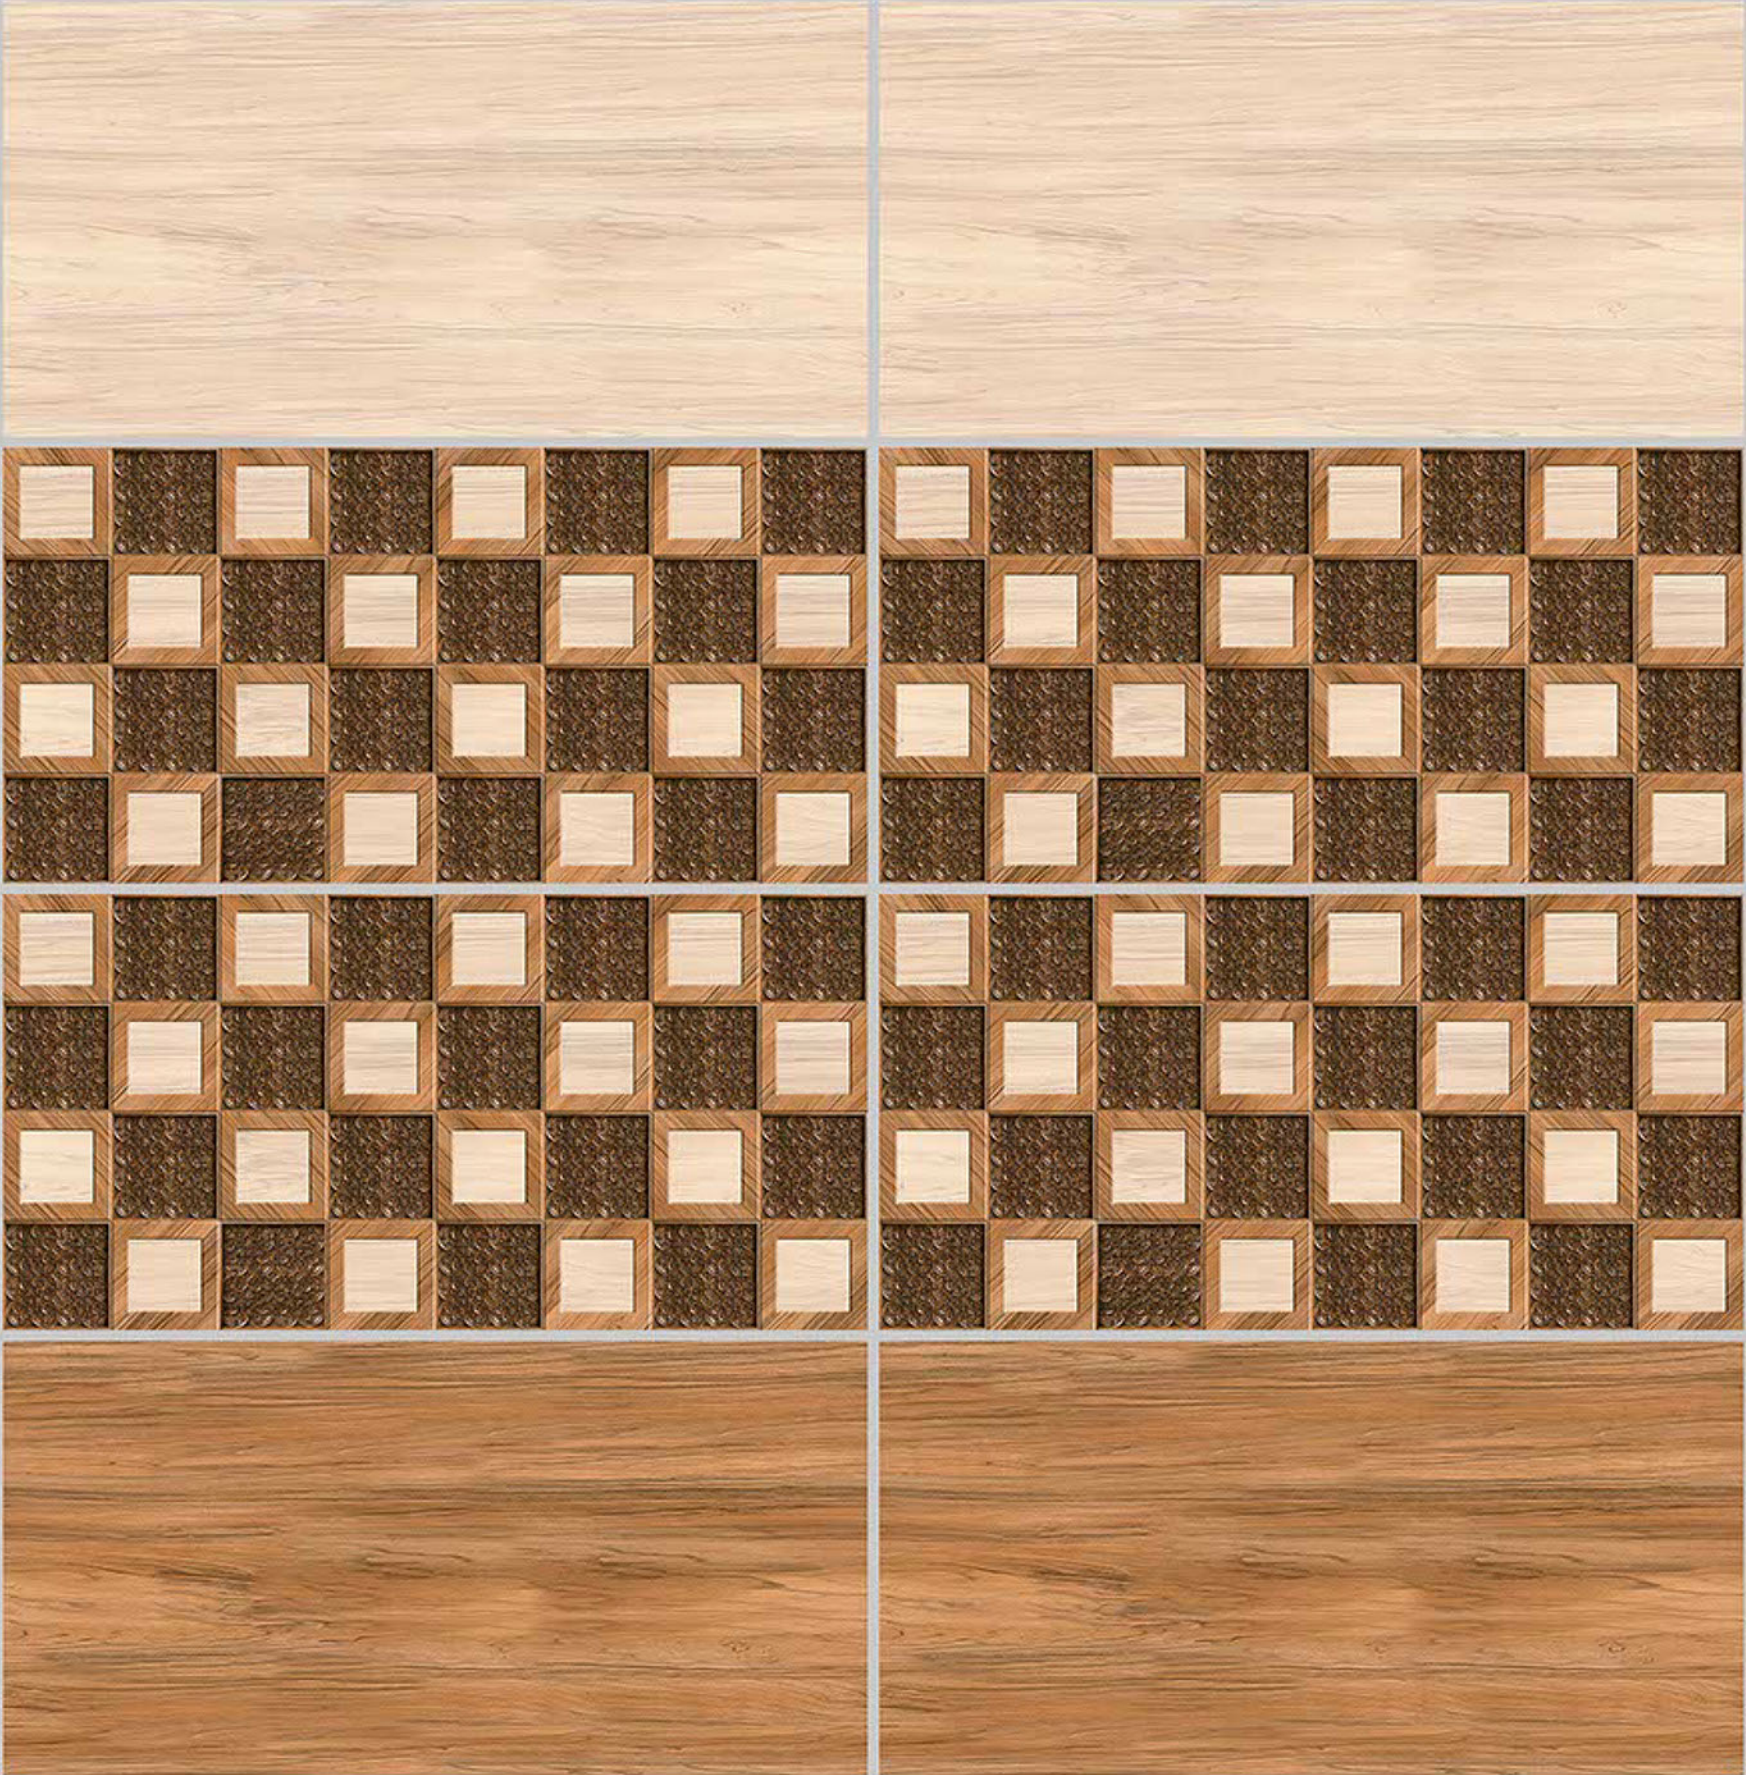

7008-DK

Tile Shown
7008