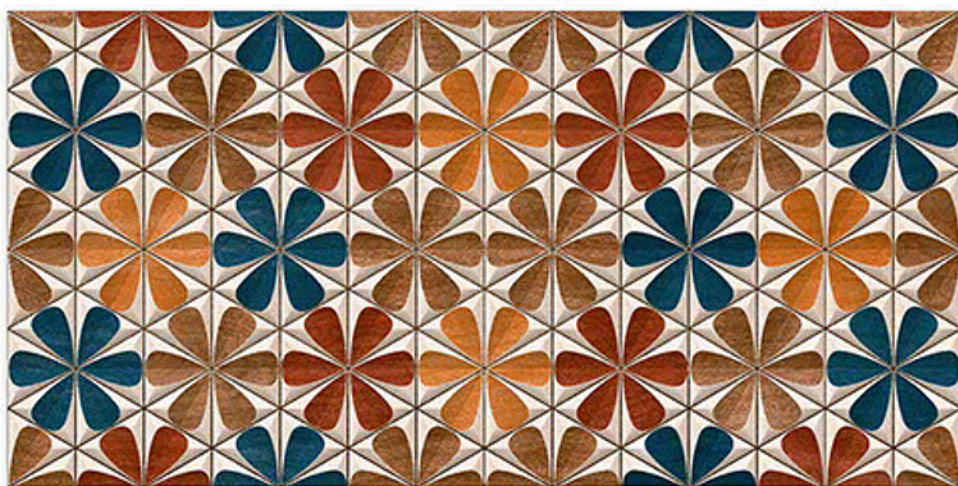

resistant to salts | eco sustainable | fire proof | frost proof | random desing

Finish:MATT

7035-LT

DIGITAL 300X
WALL TILES 600mm