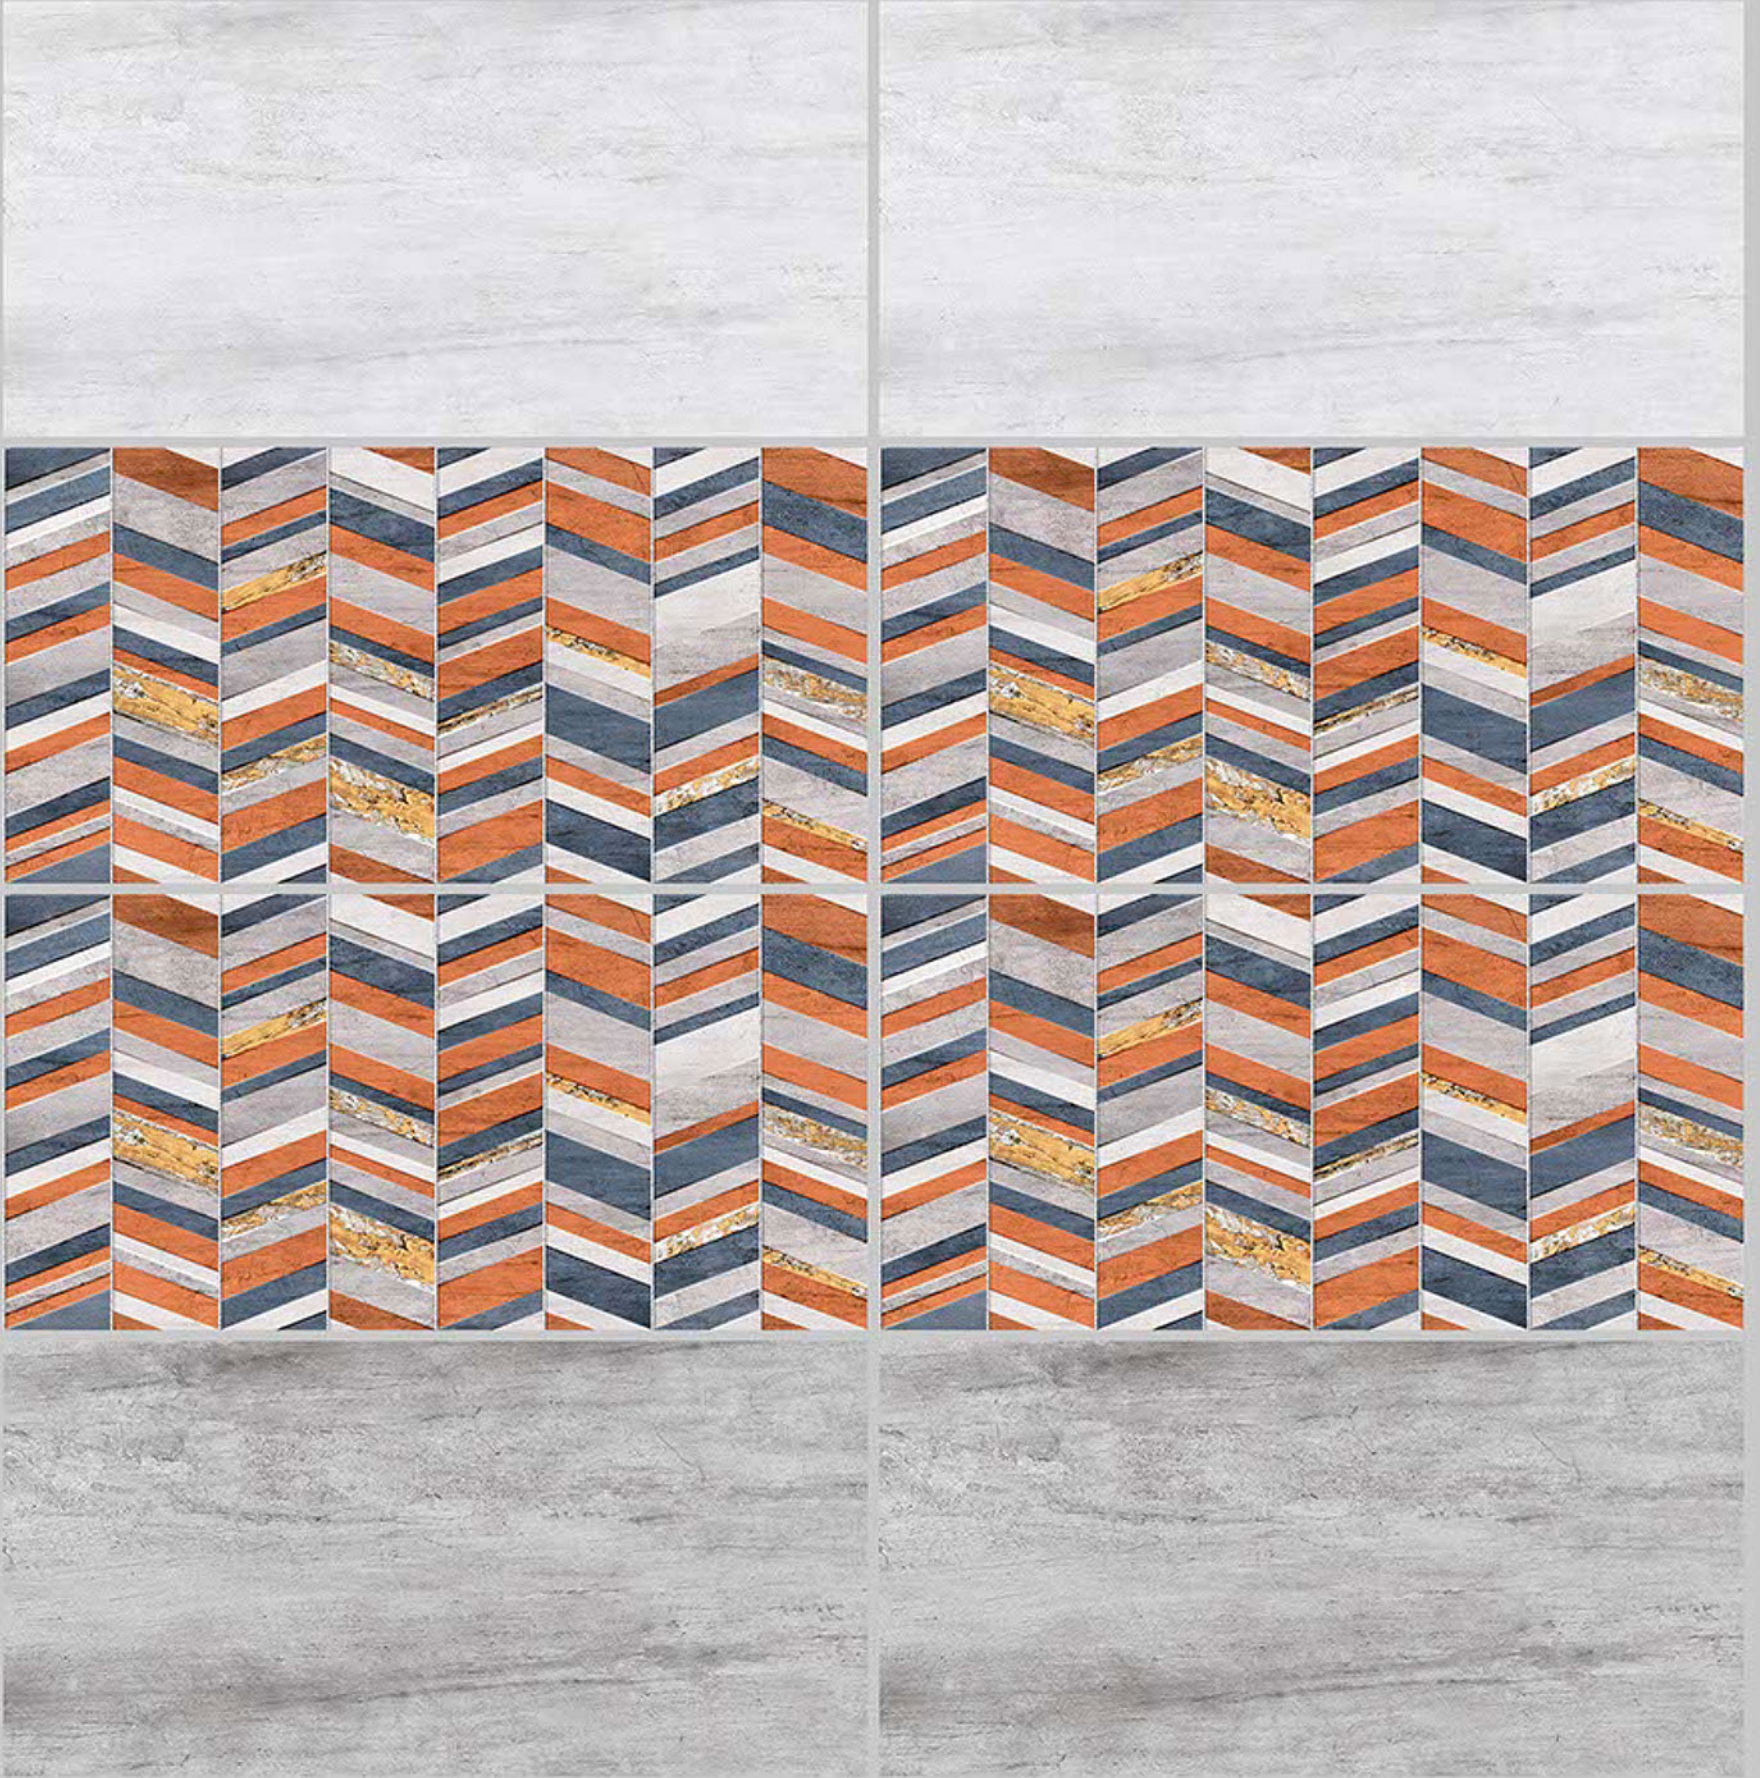

7021-LT

7021-HL-1

7021-DK

DIGITAL 300X
WALL TILES 600mm

Tile Shown
7021

resistant to salts | eco sustainable | fire proof | frost proof | random desing

Finish:MATT

7022-LT