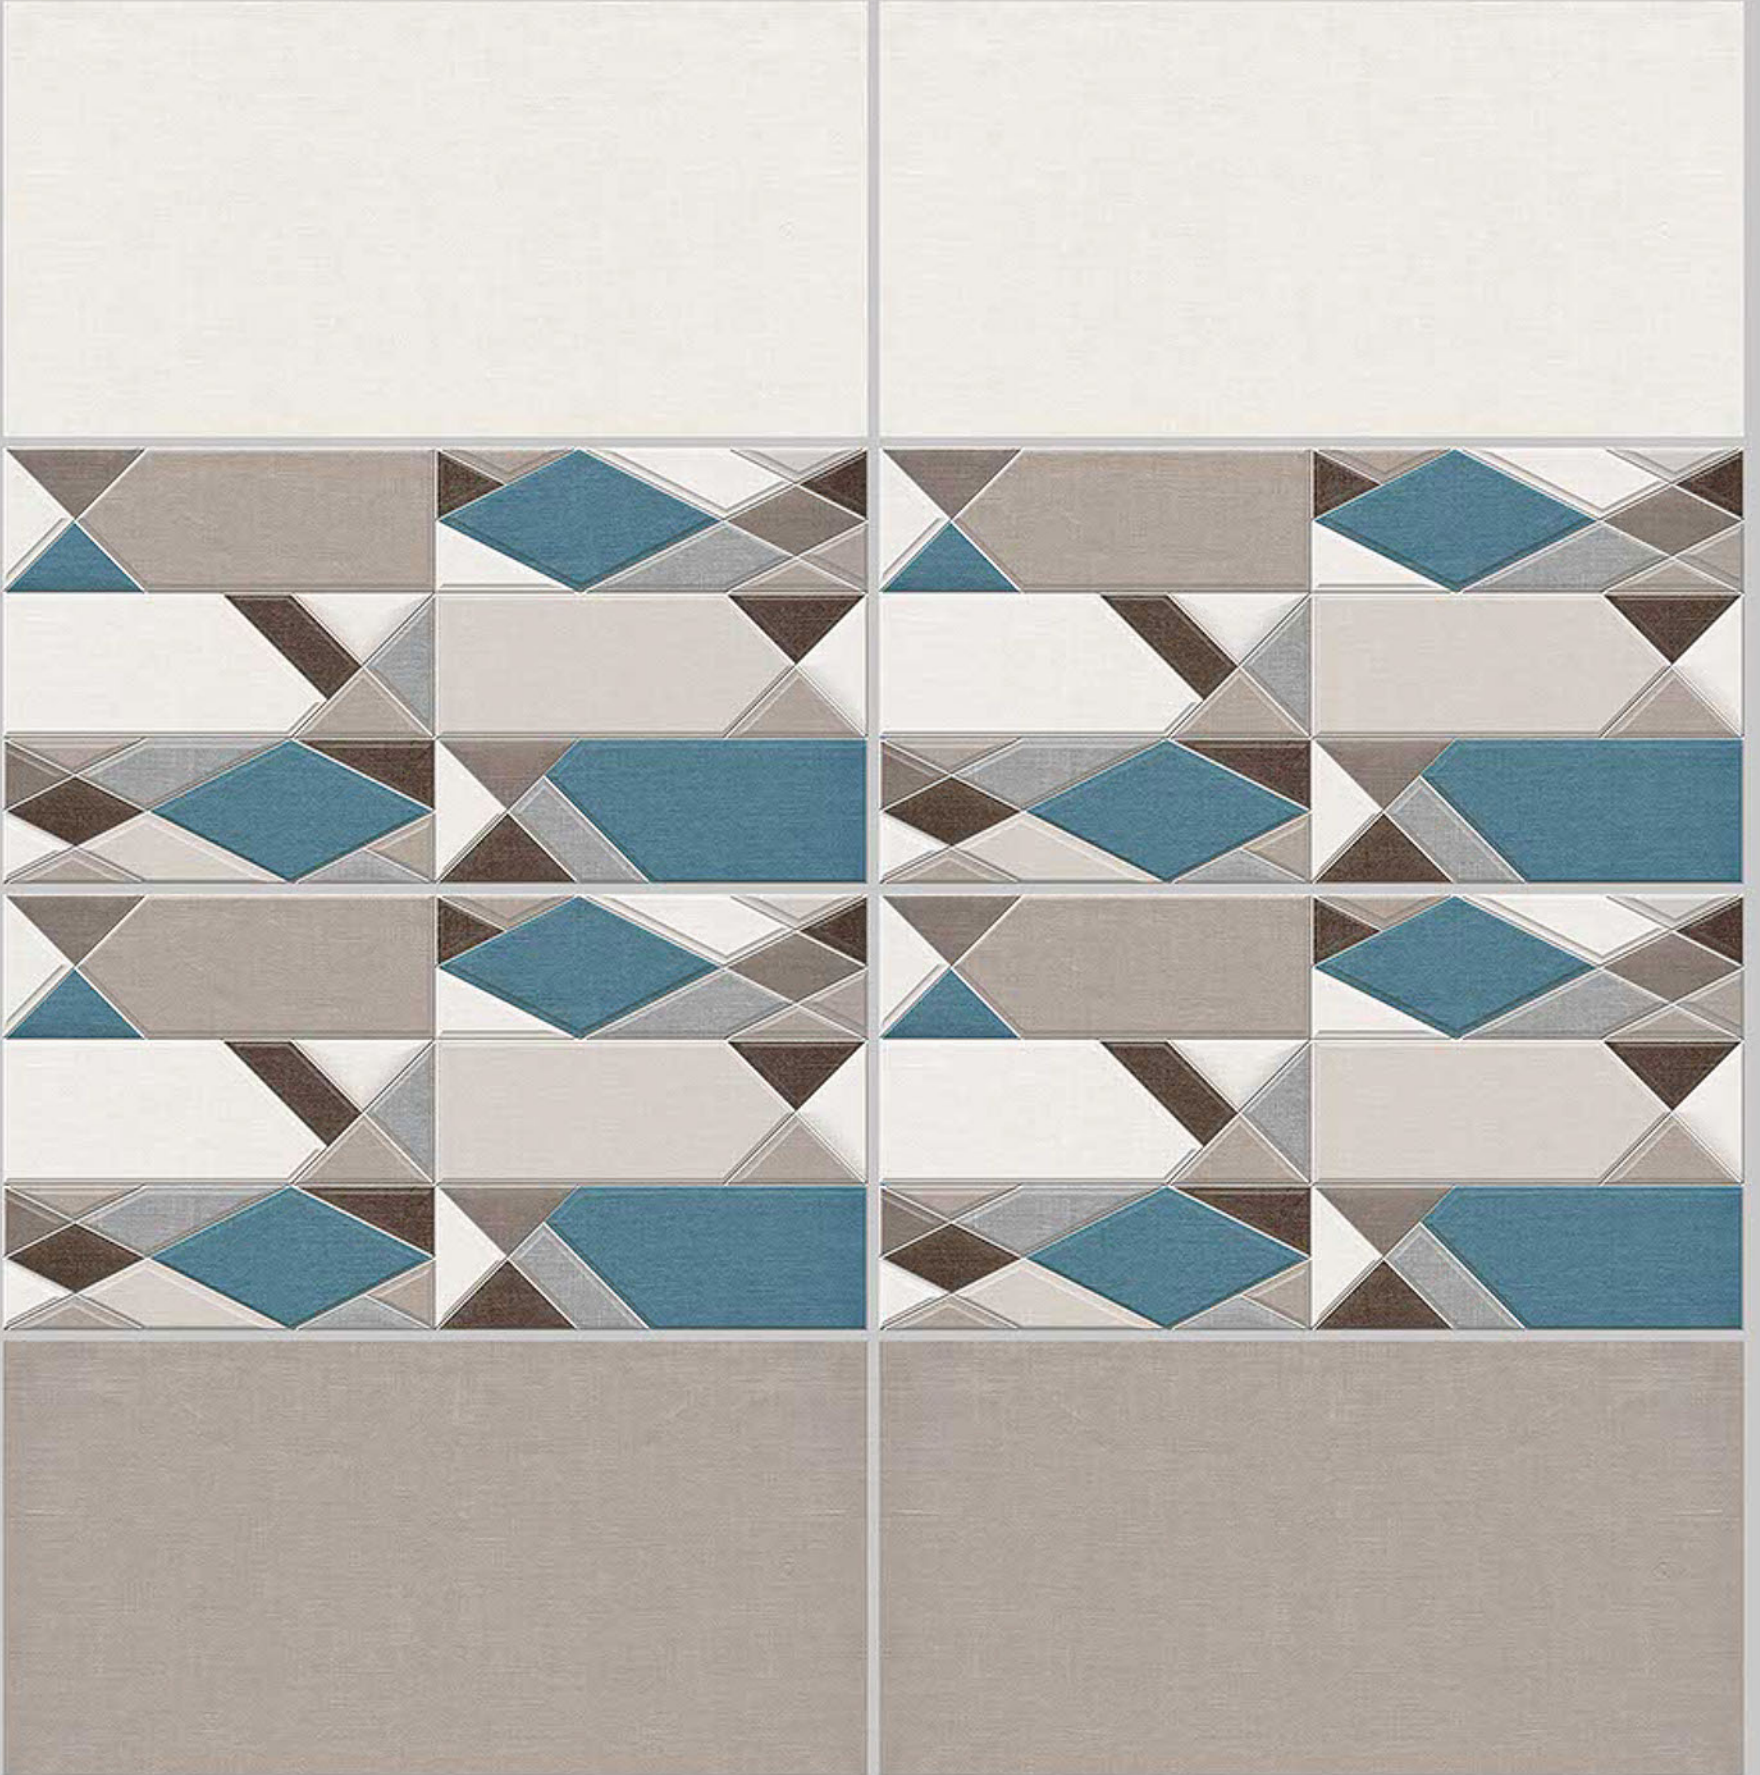

7024-DK

Tile Shown
7024