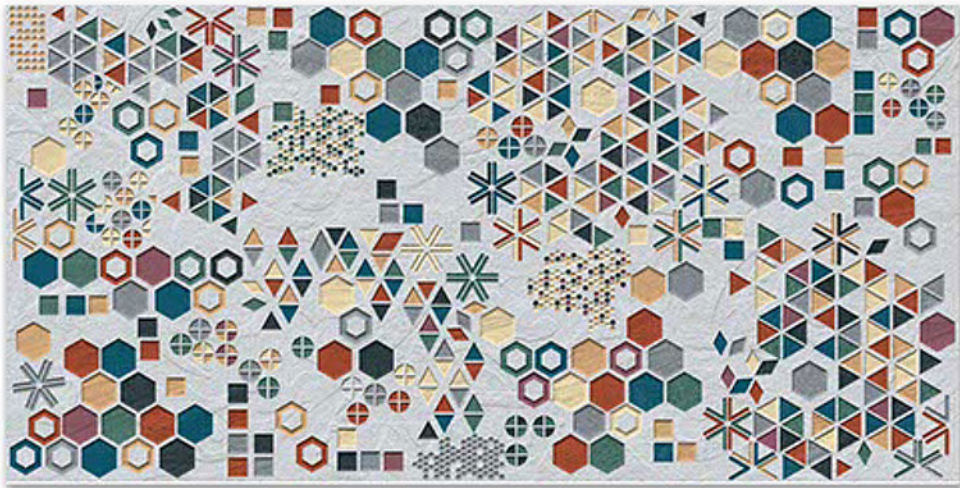

7030-HL-1

7030-DK

DIGITAL 300X
WALL TILES 600mm

Tile Shown
7030

resistant to salts | eco sustainable | fire proof | frost proof | random desing

Finish:MATT

7031-LT

7031-HL-1