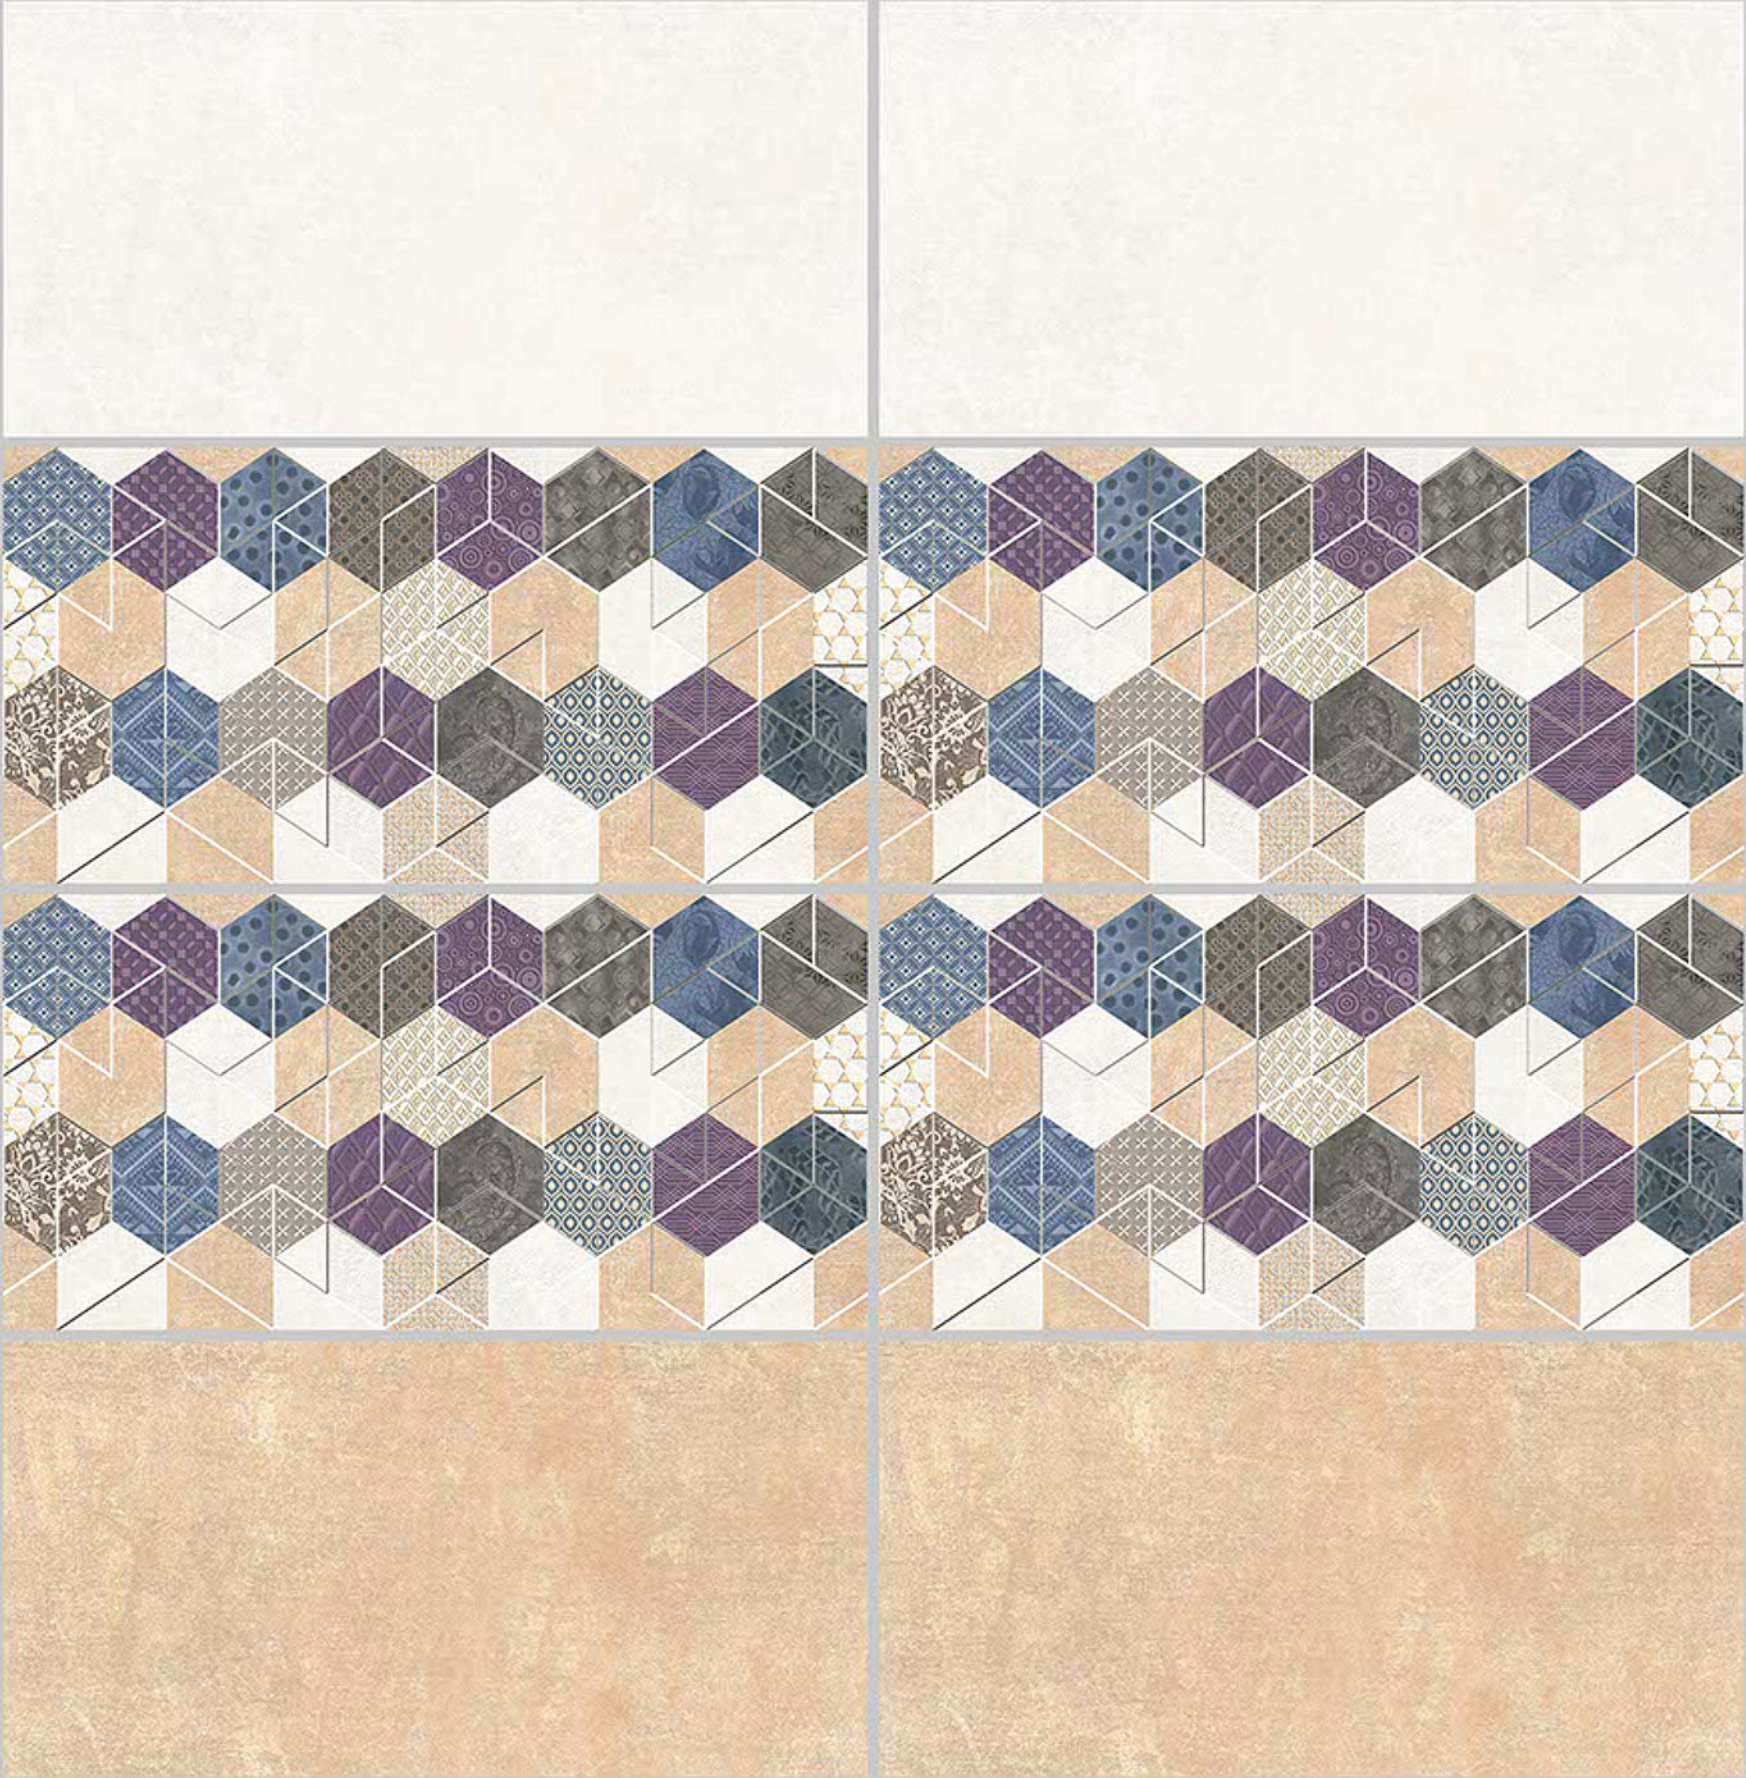

7040-DK

Tile Shown
7040