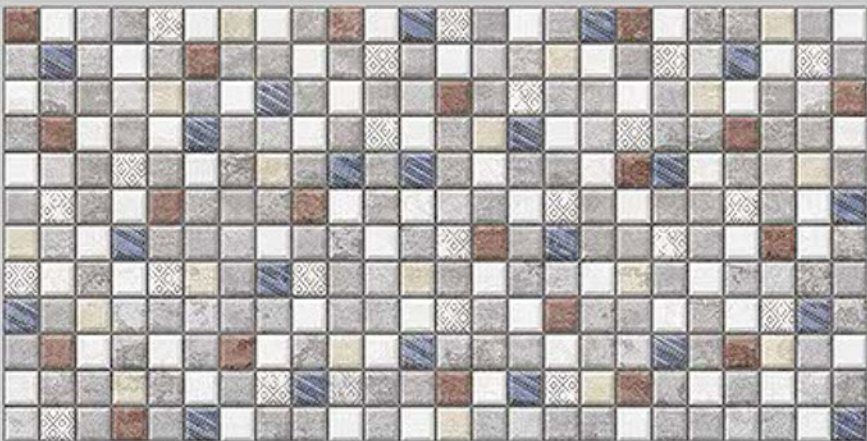

Finish:MATT

7102-LT

7102-HL-1

7102-DK

DIGITAL 300X
WALL TILES 600mm

Tile Shown
7102

resistant to salts | eco sustainable | fire proof | frost proof | random desing

Finish:MATT