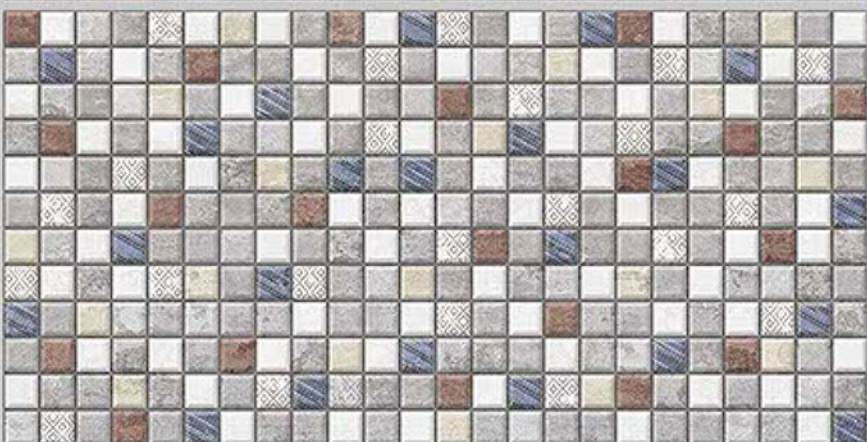

Finish:MATT

7102-LT

7102-HL-1

7102-DK

DIGITAL 300X
WALL TILES 600mm

Tile Shown
7102

resistant to salts | eco sustainable | fire proof | frost proof | random desing

Finish:MATT