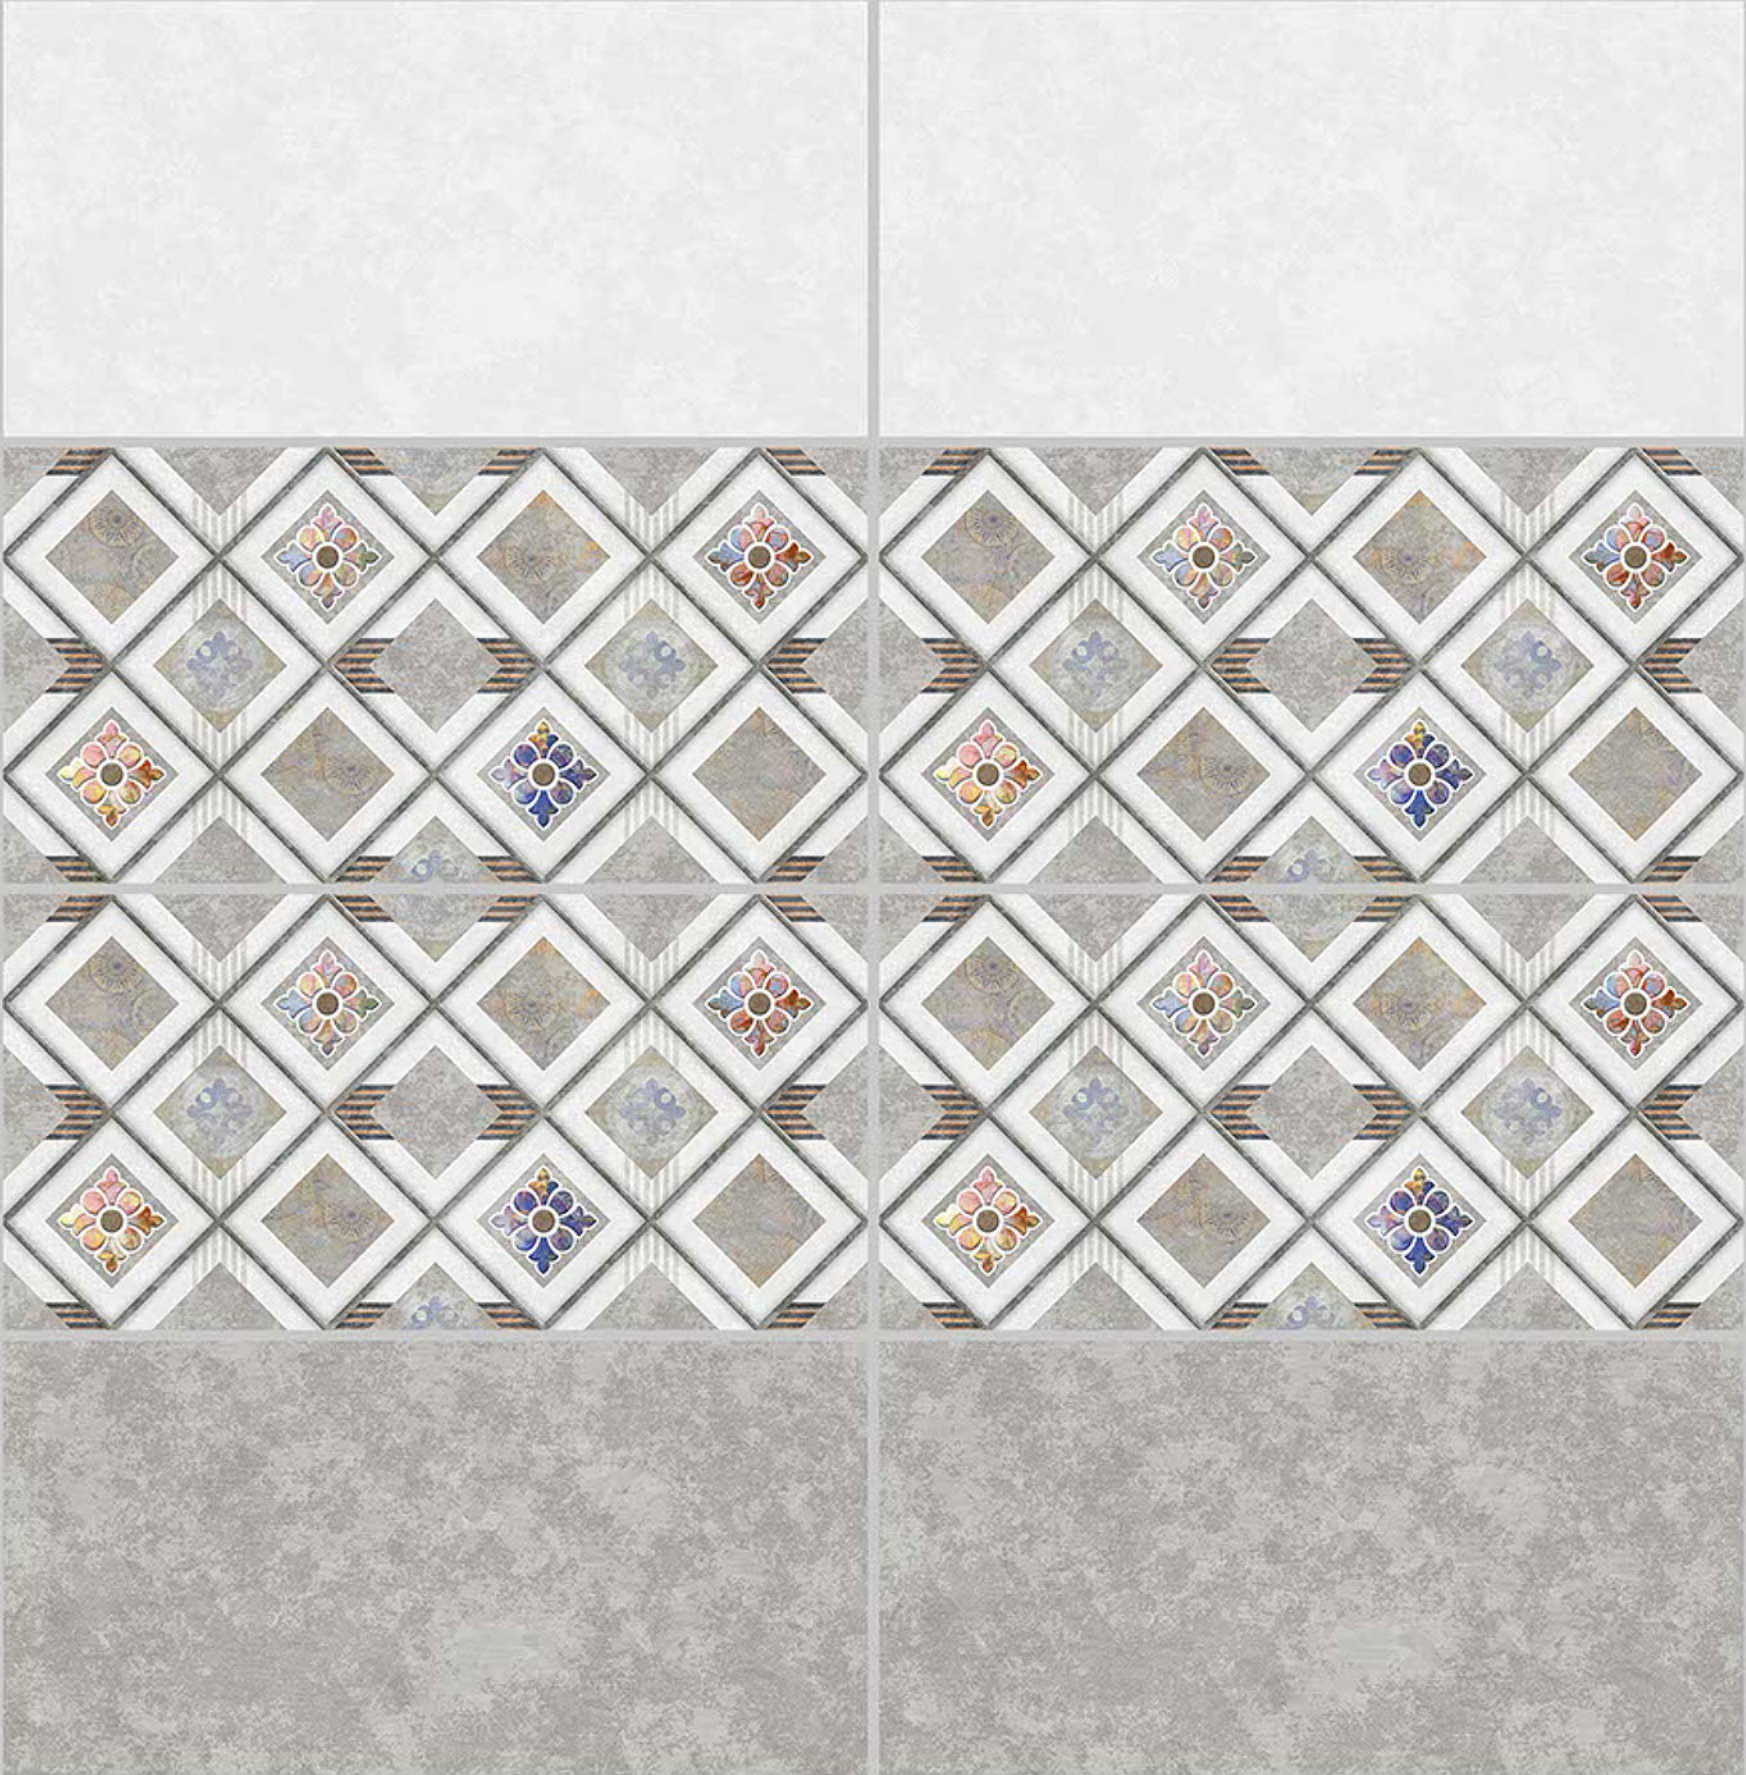

7112-LT

7112-HL-1

7112-DK

DIGITAL 300X
WALL TILES 600mm

Tile Shown
7112

resistant to salts | eco sustainable | fire proof | frost proof | random desing

Finish:MATT

7113-LT