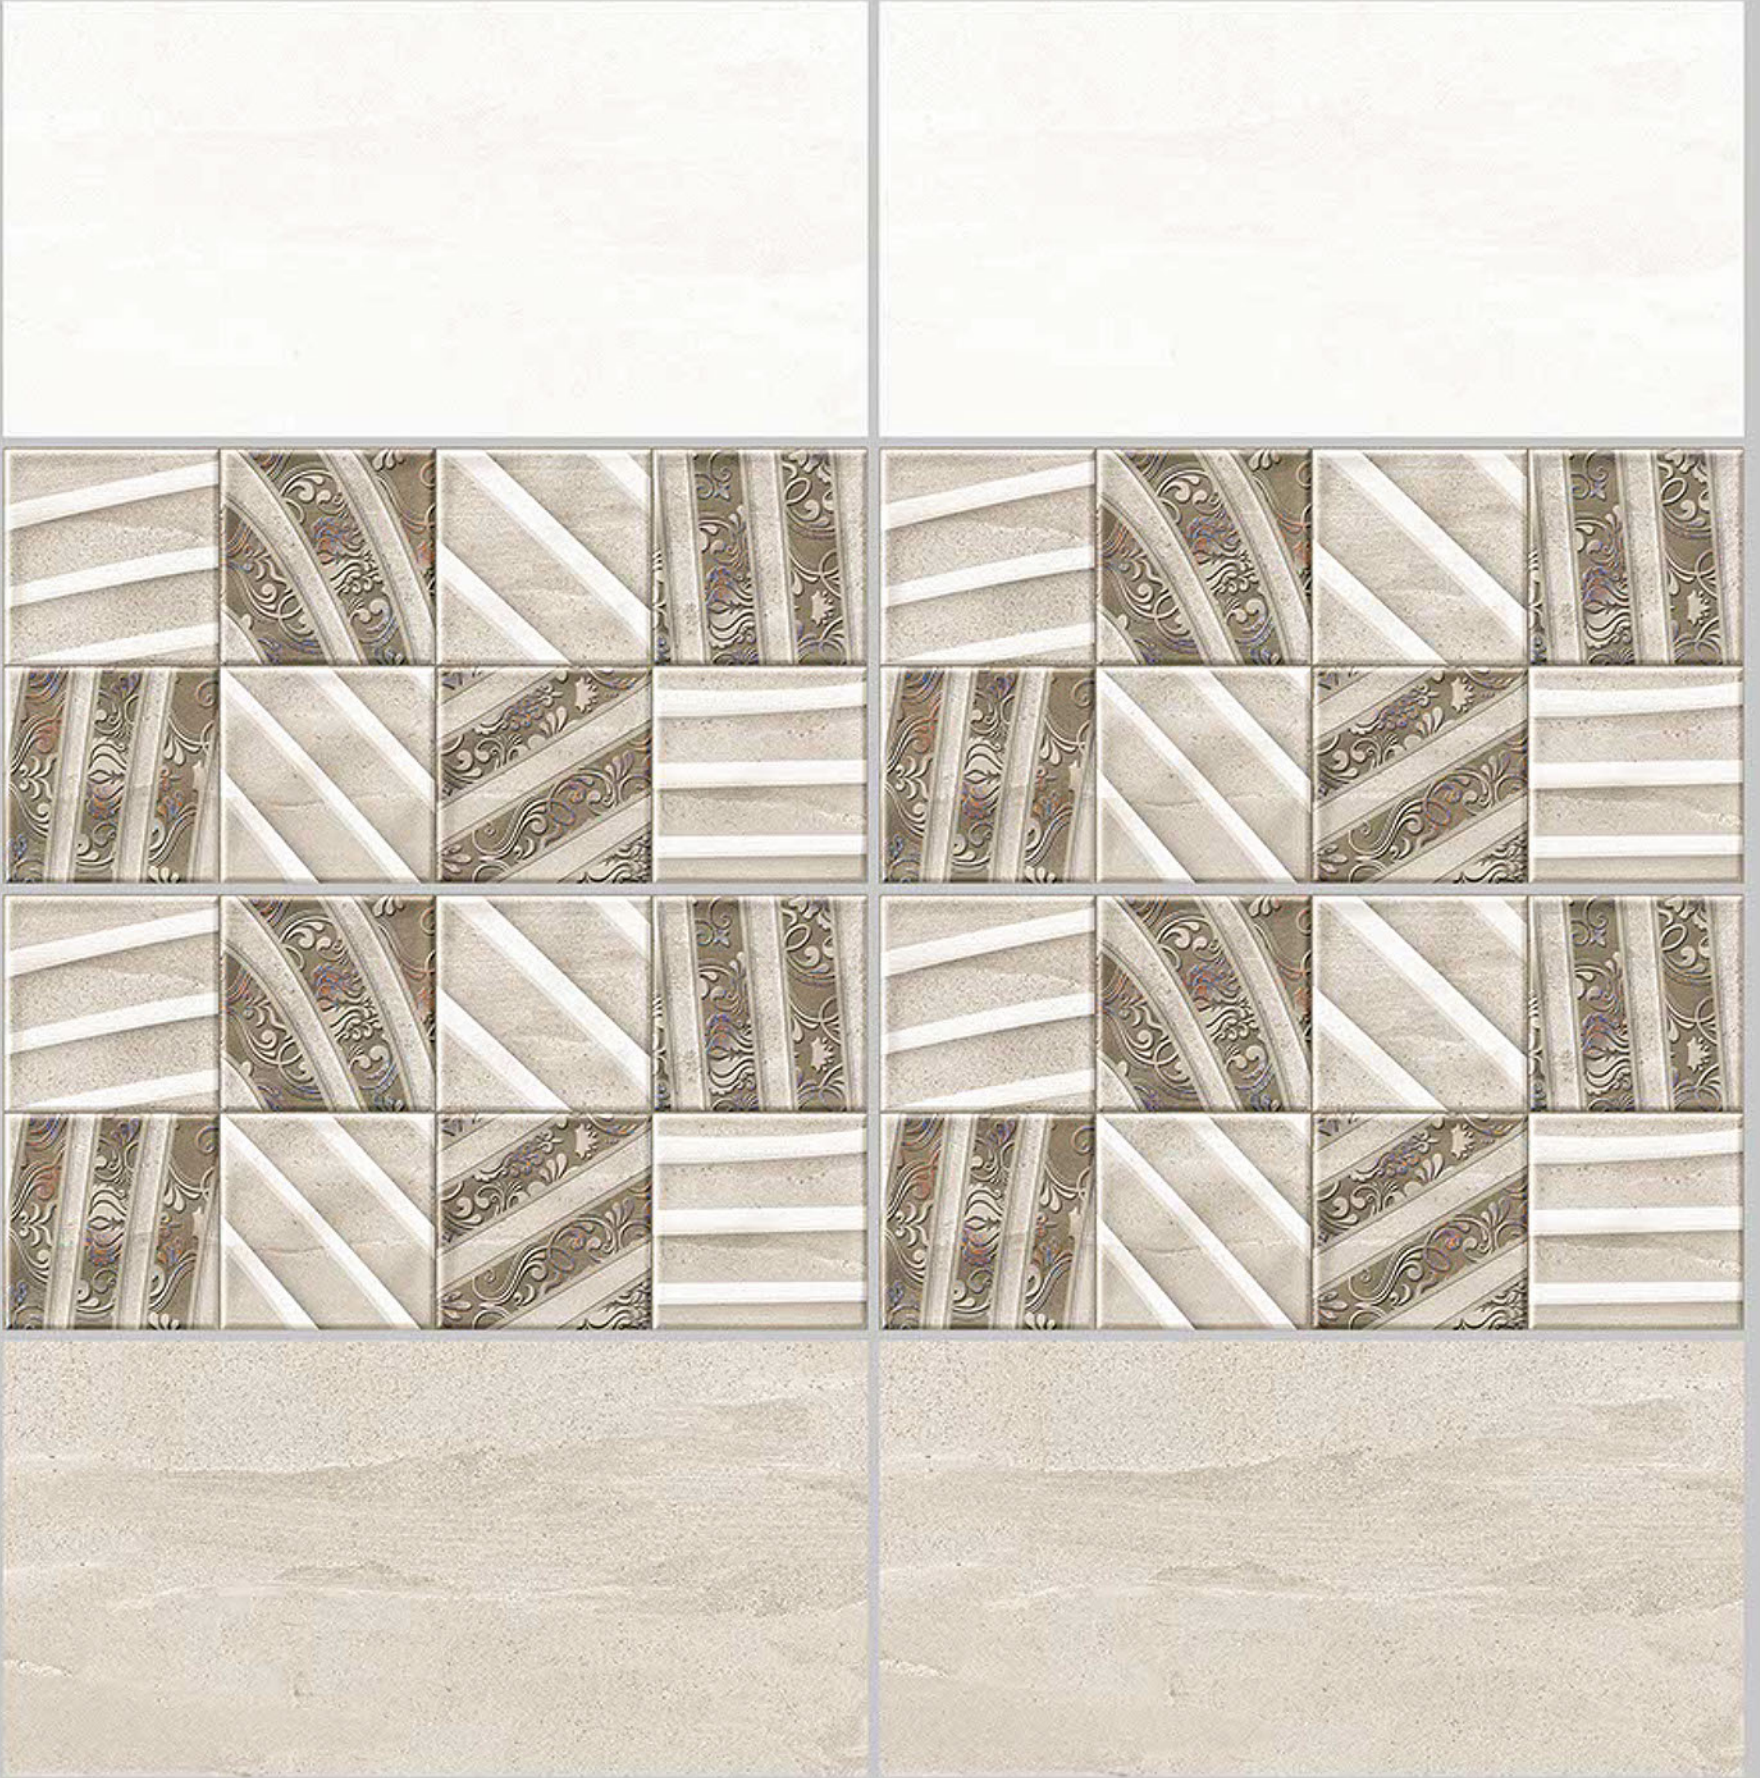

7118-DK

Tile Shown
7118