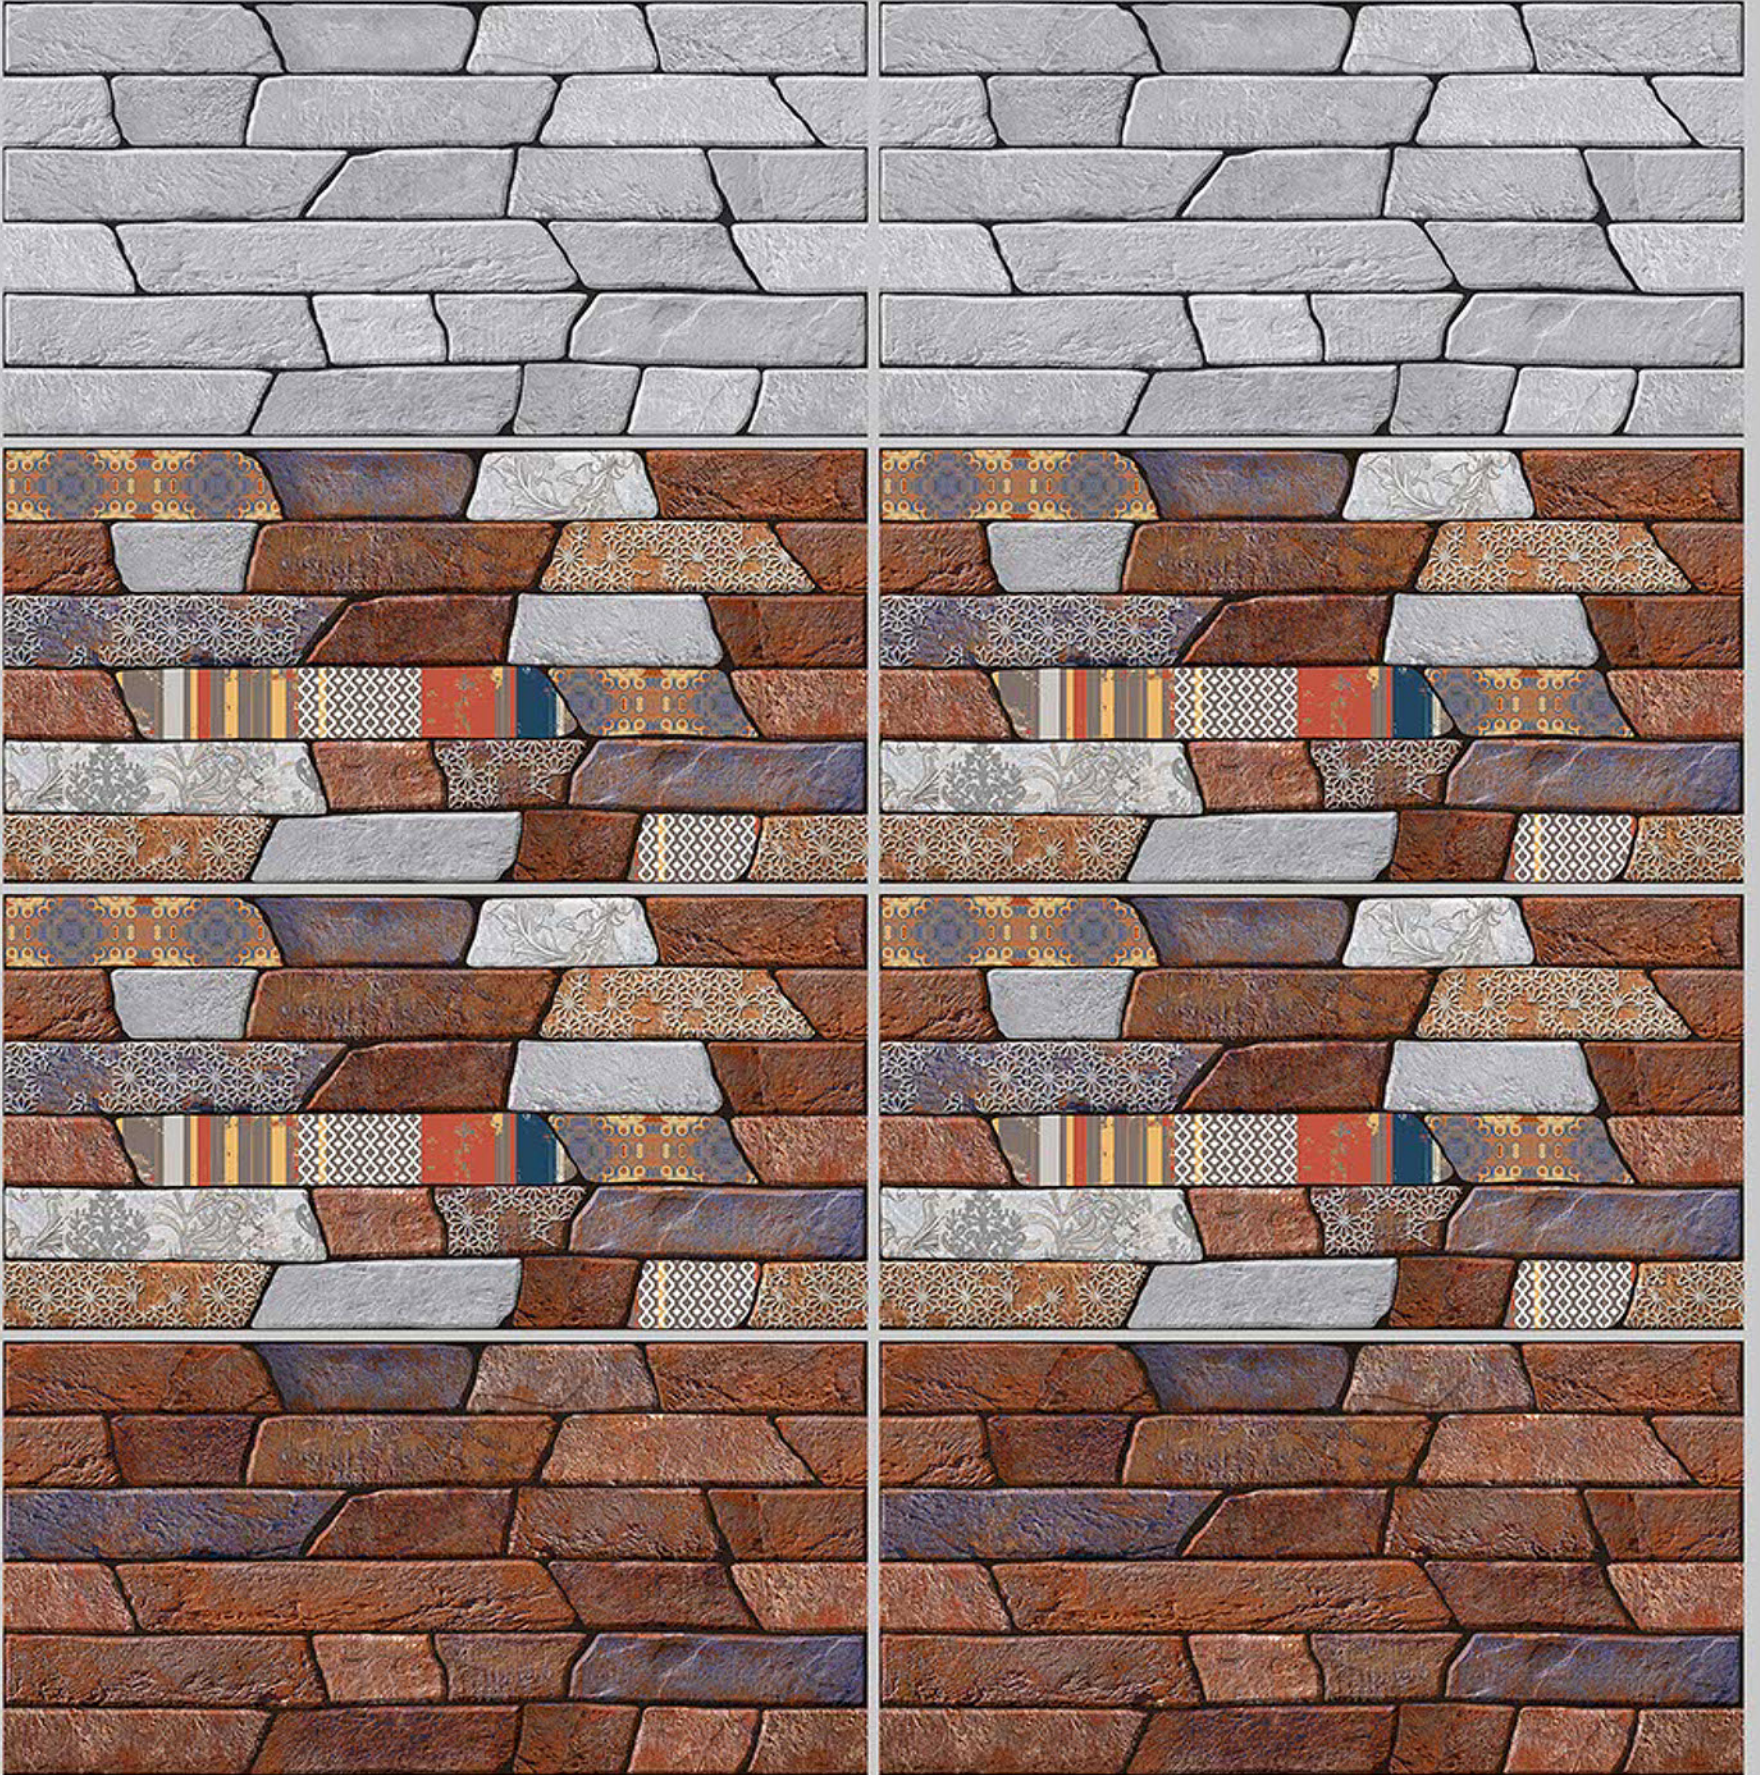

Tile Shown
7119