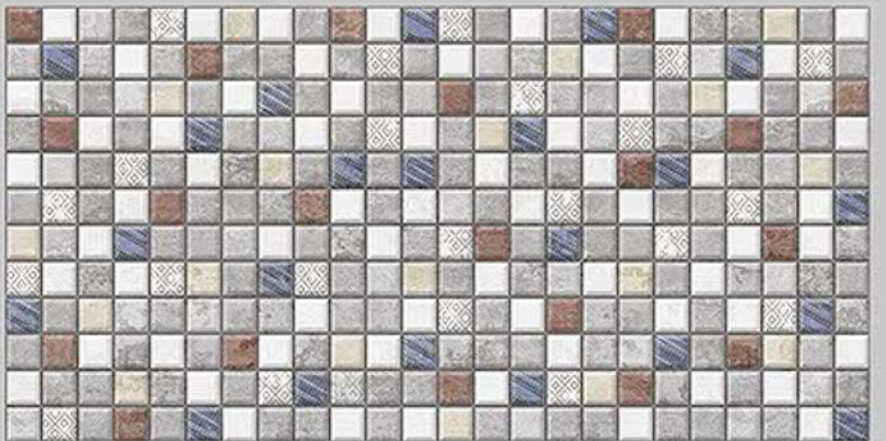

Finish:MATT

7102-LT

7102-HL-1

7102-DK

DIGITAL 300X
WALL TILES 600mm

Tile Shown
7102

resistant to salts | eco sustainable | fire proof | frost proof | random desing

Finish:MATT