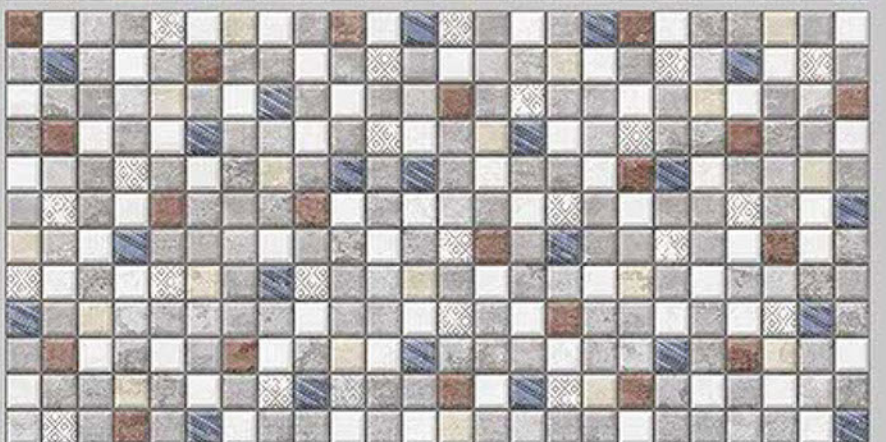

Finish:MATT

7102-LT

7102-HL-1

7102-DK

DIGITAL 300X
WALL TILES 600mm

Tile Shown
7102

resistant to salts | eco sustainable | fire proof | frost proof | random desing

Finish:MATT