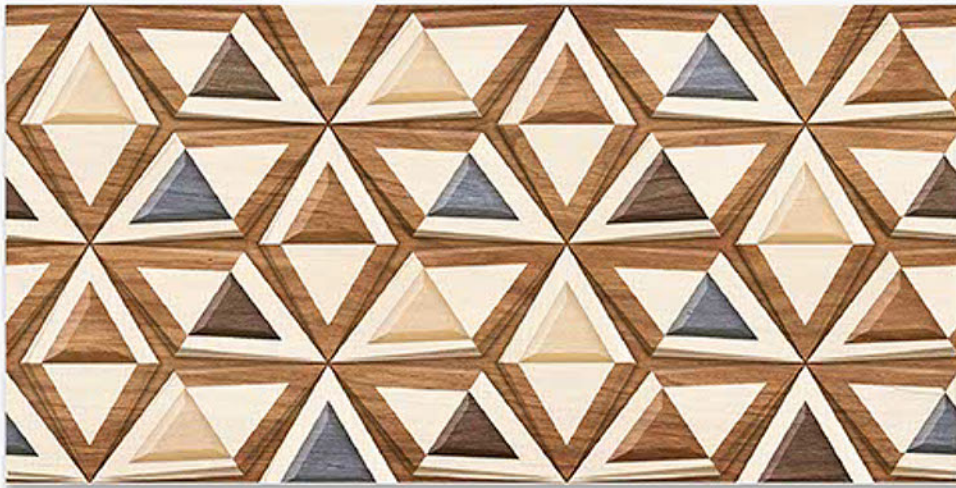

7103-LT

7103-HL-1

7103-DK

DIGITAL 300X
WALL TILES 600mm

Tile Shown
7103

resistant to salts | eco sustainable | fire proof | frost proof | random desing

Finish:MATT

7104-LT