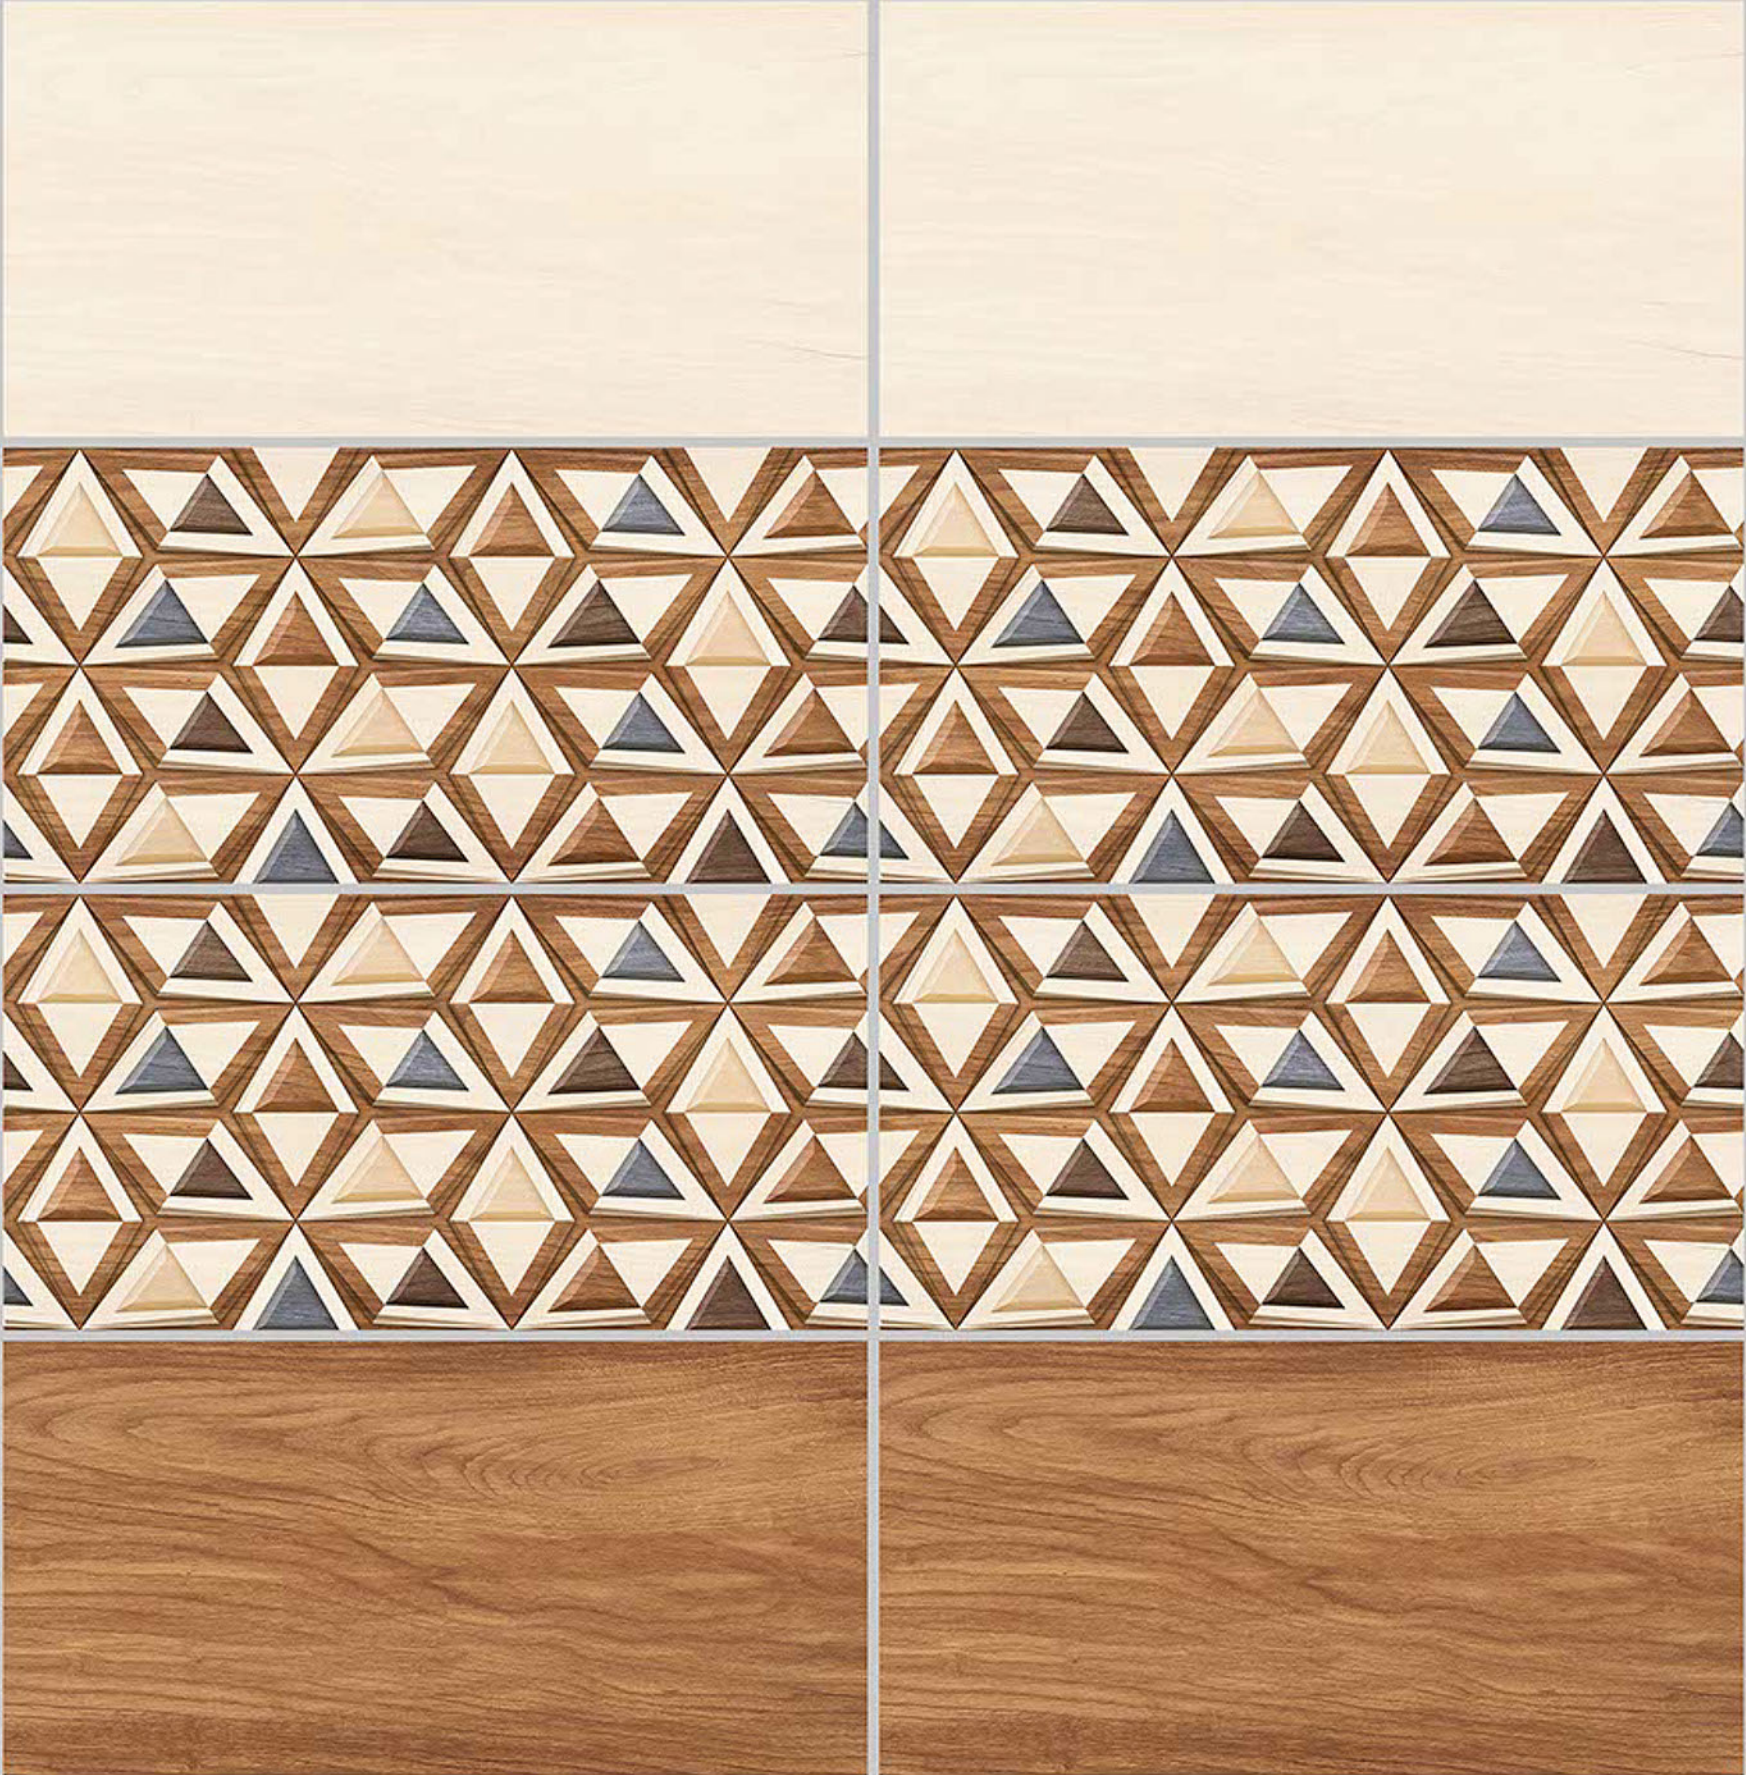

7104-DK

Tile Shown
7104