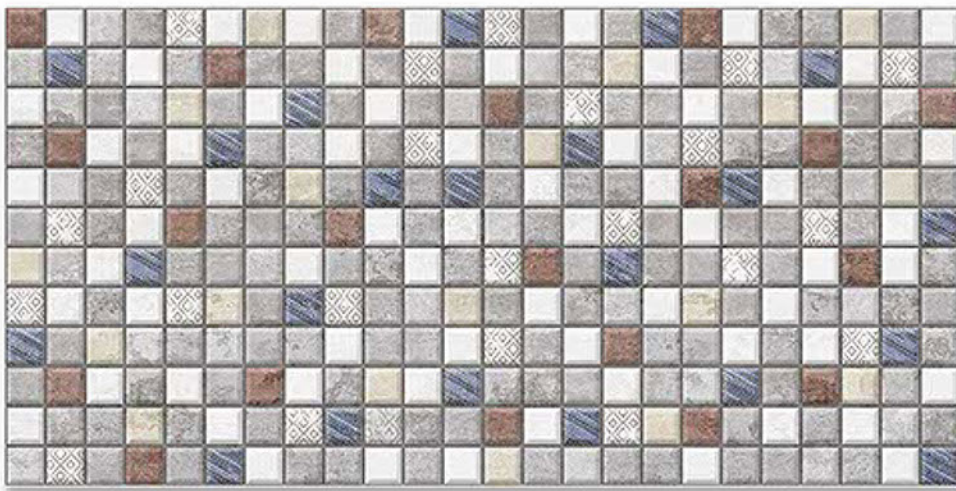

resistant to salts | eco sustainable | fire proof | frost proof | random desing

Finish:MATT

7102-LT

DIGITAL 300X
WALL TILES 600mm