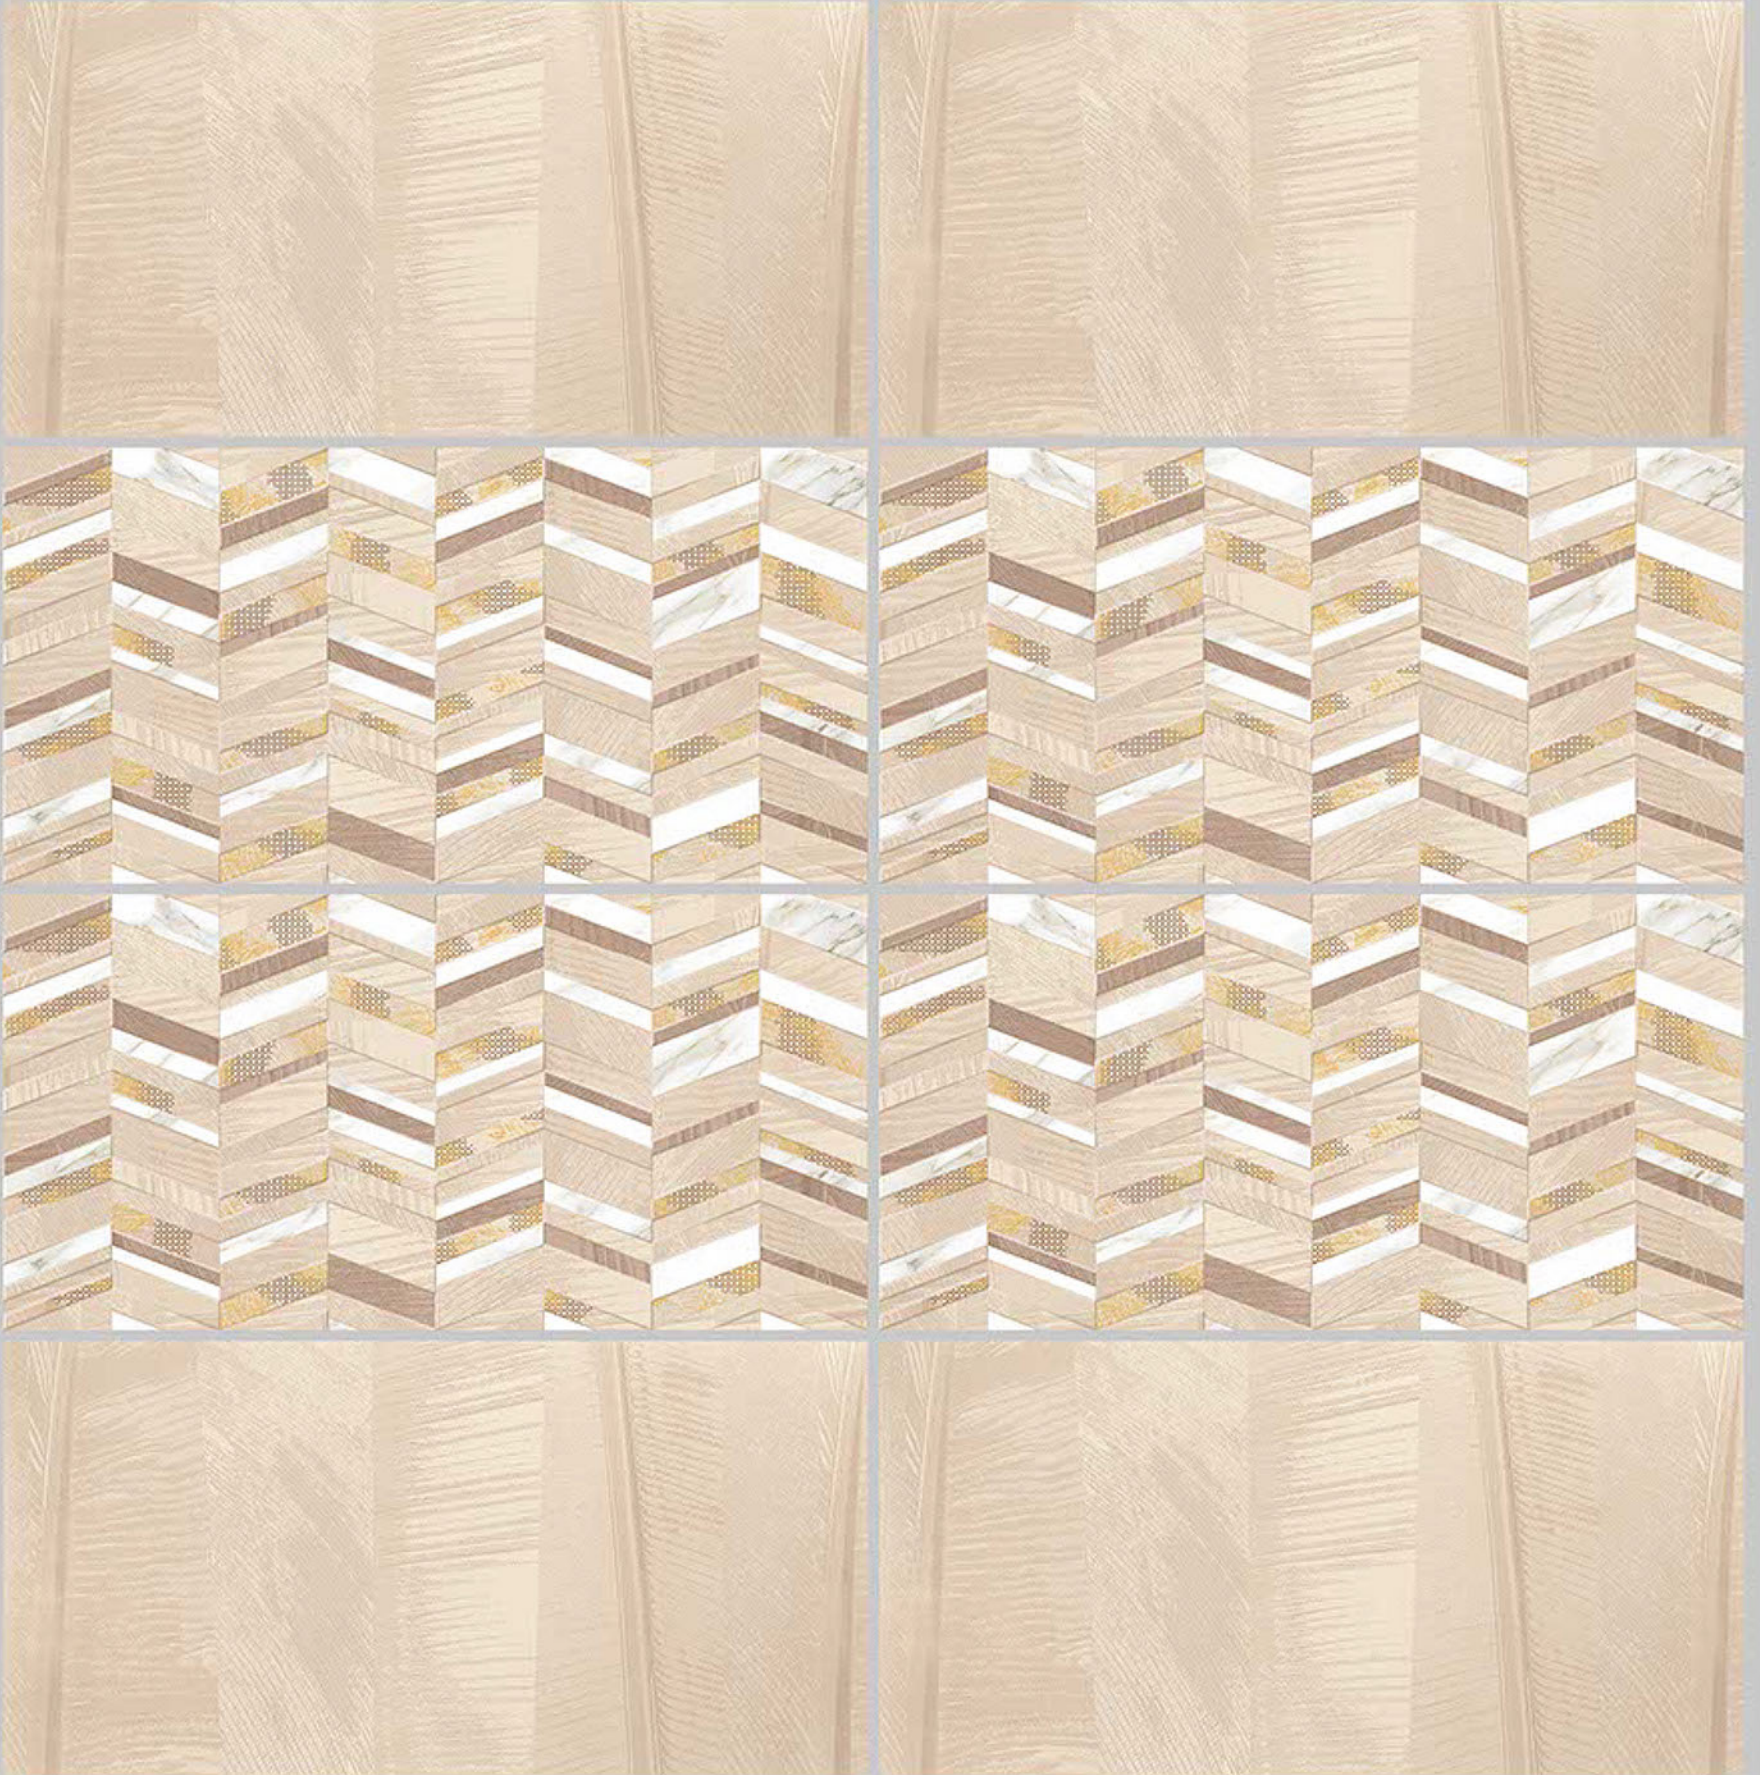

7115-DK

Tile Shown
7115