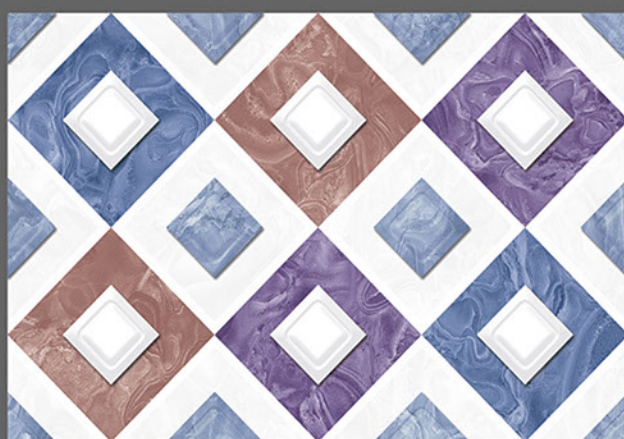

300x
450mm

DIGITAL WALL TILES

1419 HL 1

Applications :

WALL TILES

GLOSSY

KITCHEN

WATER
PROOF

RECTIFIED
TILES

RANDOM
DESIGN