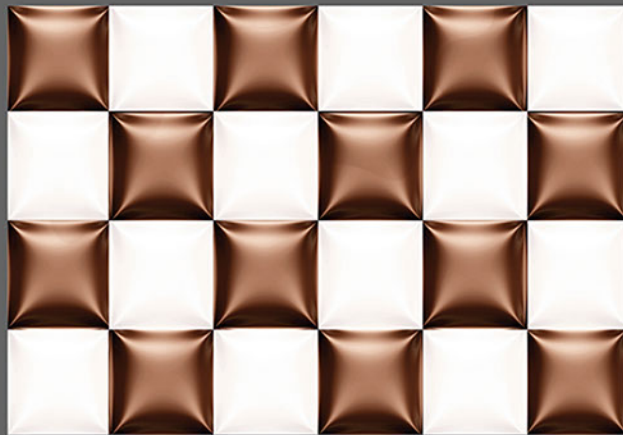

300x
450mm

DIGITAL WALL TILES

1496 HL 1

Applications :

WALL TILES

GLOSSY

KITCHEN

WATER
PROOF

RECTIFIED
TILES

RANDOM
DESIGN