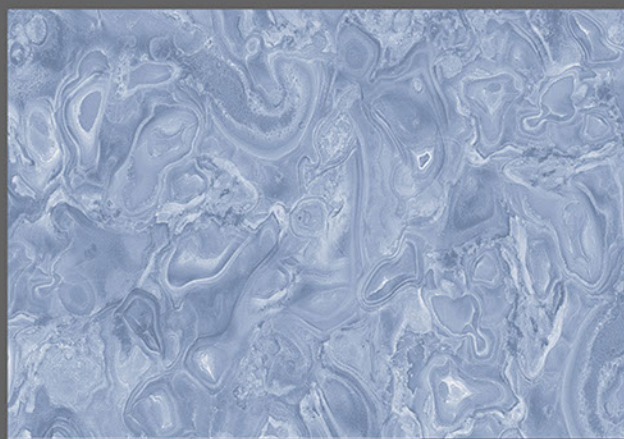

1419 D

Applications :

WALL TILES

GLOSSY

KITCHEN

WATER
PROOF

RECTIFIED
TILES

RANDOM
DESIGN