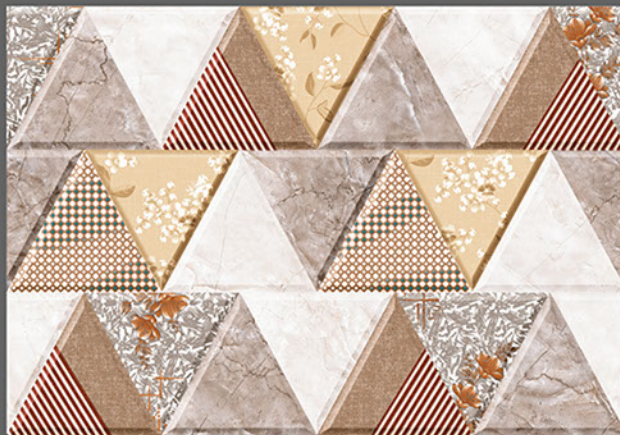

300x
450mm

DIGITAL WALL TILES

1521-HL-1

Applications :

WALL TILES

GLOSSY

KITCHEN

WATER
PROOF

RECTIFIED
TILES

RANDOM
DESIGN