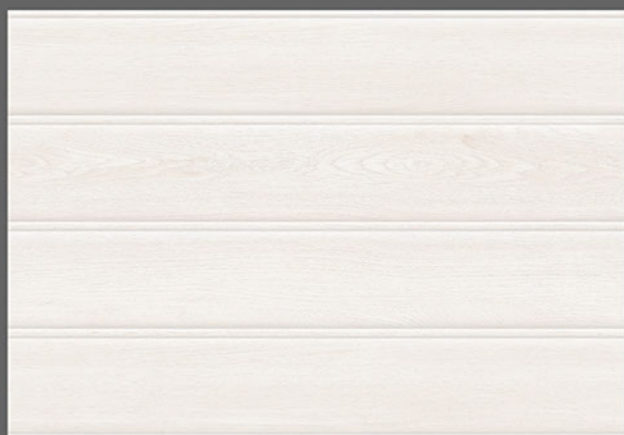

300x
450mm

DIGITAL WALL TILES

1525-L