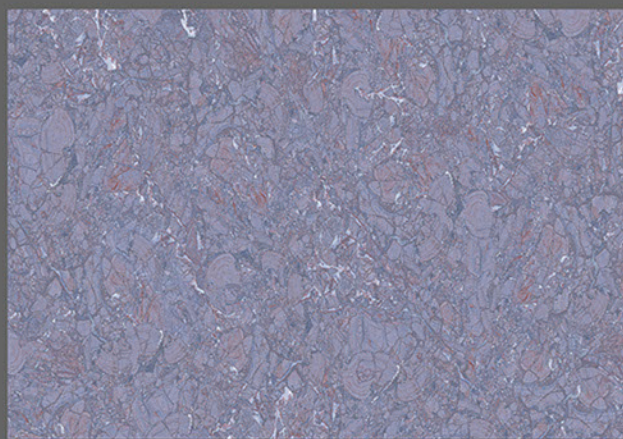

1413 D

Applications :

WALL TILES

GLOSSY

KITCHEN

WATER
PROOF

RECTIFIED
TILES

RANDOM
DESIGN