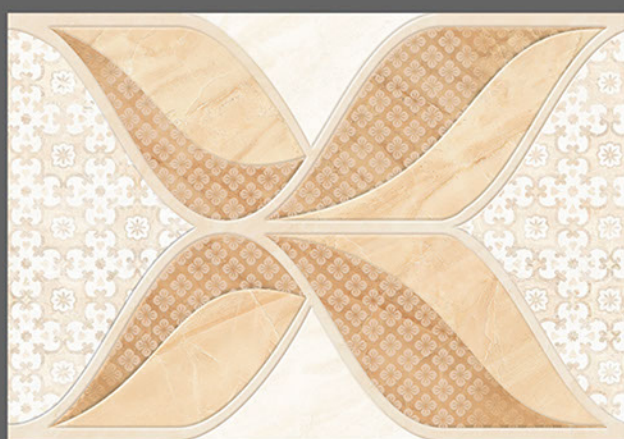

300x
450mm

DIGITAL WALL TILES

1420 HL 1

Applications :

WALL TILES

GLOSSY

KITCHEN

WATER
PROOF

RECTIFIED
TILES

RANDOM
DESIGN