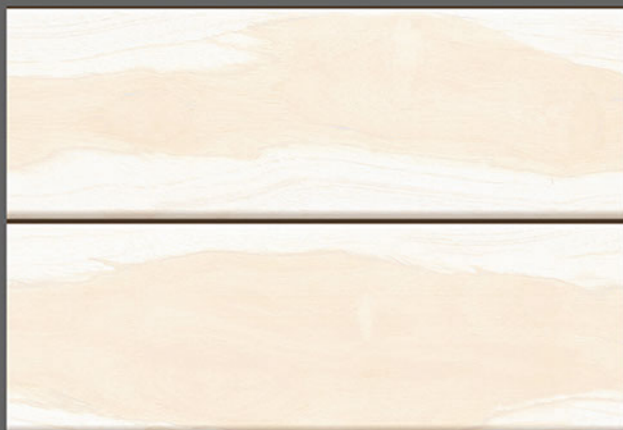

WATER  
PROOF

RECTIFIED  
TILES

RANDOM  
DESIGN

300x  
450mm

DIGITAL WALL TILES

1447 L

1447 D

1447 D