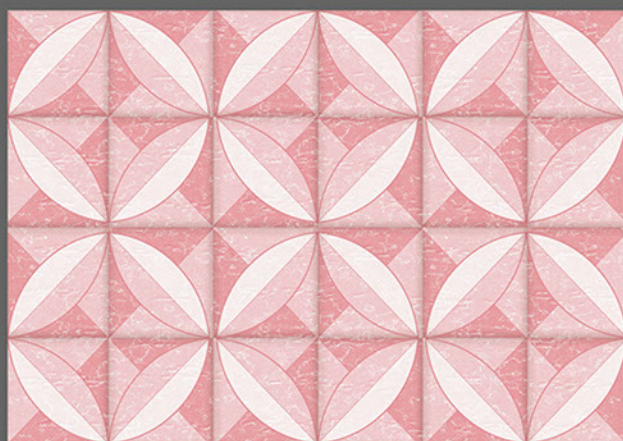

300x
450mm

DIGITAL WALL TILES

1415 HL 2

Applications :

WALL TILES

GLOSSY

KITCHEN

WATER
PROOF

RECTIFIED
TILES

RANDOM
DESIGN