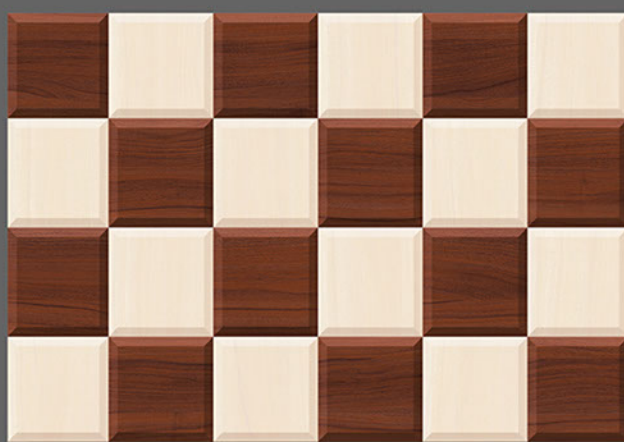

RECTIFIED  
TILES

RANDOM  
DESIGN

300x  
450mm

DIGITAL WALL TILES

1418 L

1418 HL 1

1418 HL 2

1418 D