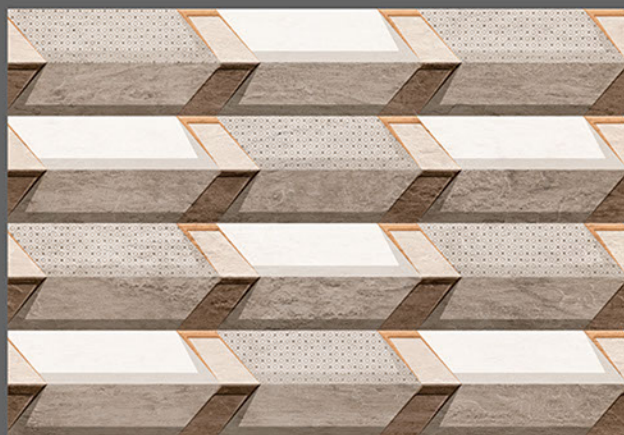

RECTIFIED  
TILES

RANDOM  
DESIGN

300x  
450mm

DIGITAL WALL TILES

1472 L

1472 HL 1

1472 HL 1

1472 D