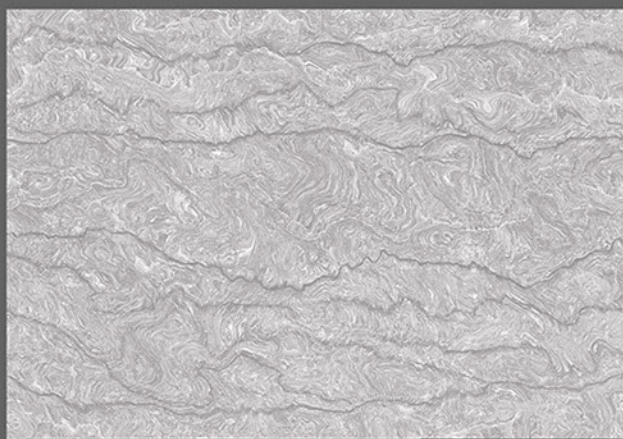

1416 D

Applications :

WALL TILES

GLOSSY

KITCHEN

WATER
PROOF

RECTIFIED
TILES

RANDOM
DESIGN