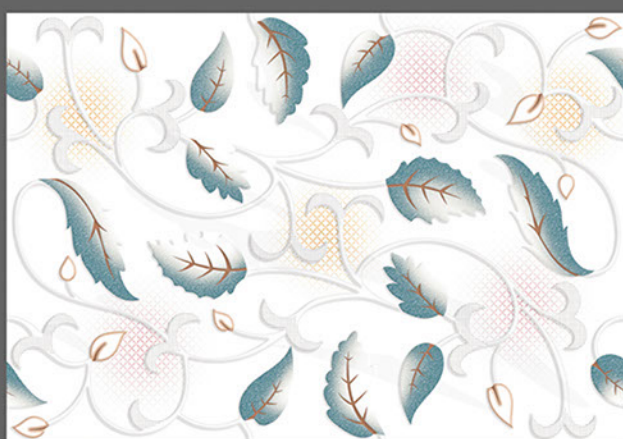

300x
450mm

DIGITAL WALL TILES

1518 HL 1

Applications :

WALL TILES

GLOSSY

KITCHEN

WATER
PROOF

RECTIFIED
TILES

RANDOM
DESIGN