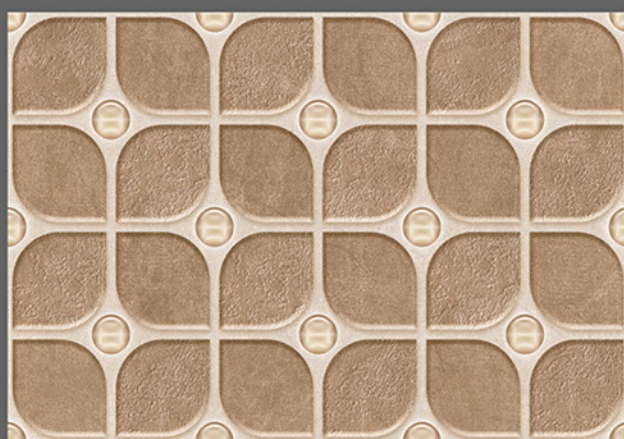

1471 D

Applications :

WALL TILES

GLOSSY

KITCHEN

WATER
PROOF

RECTIFIED
TILES

RANDOM
DESIGN