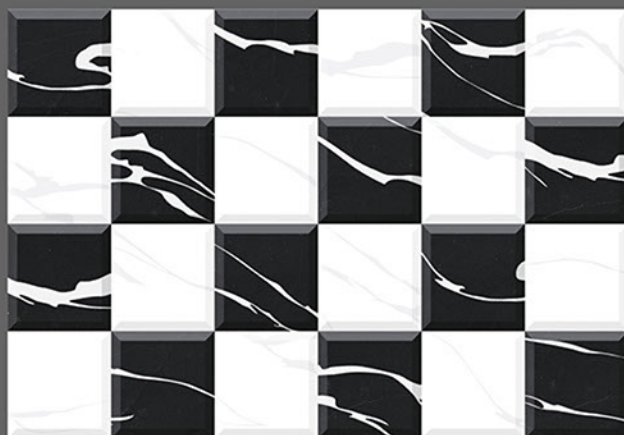

1486 HL 1

1486 HL 1

1486 L

Applications :

WALL TILES

GLOSSY

KITCHEN

WATER  
PROOF