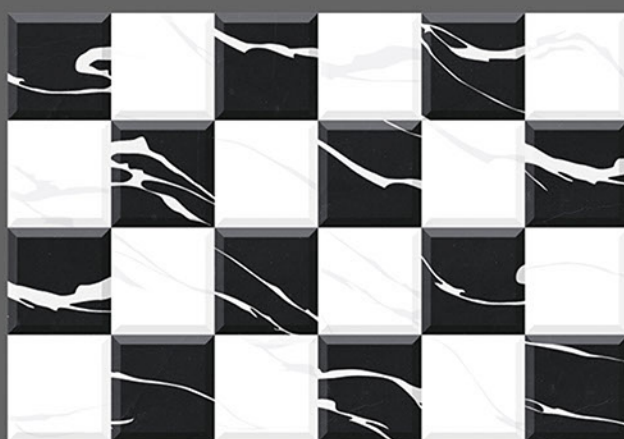

1486 HL 1

1486 HL 1

1486 L

Applications :

WALL TILES

GLOSSY

KITCHEN

WATER  
PROOF