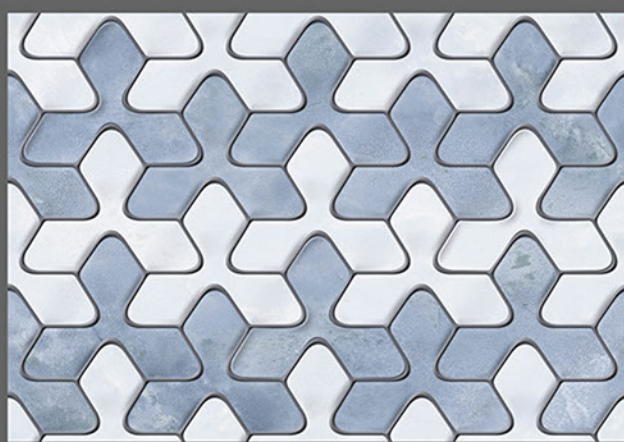

300x
450mm

DIGITAL WALL TILES

1425 HL 1

Applications :

WALL TILES

GLOSSY

KITCHEN

WATER
PROOF

RECTIFIED
TILES

RANDOM
DESIGN