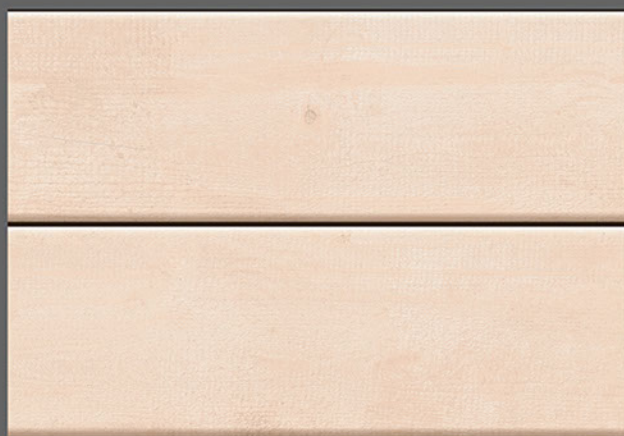

RANDOM  
DESIGN

300x  
450mm

DIGITAL WALL TILES

1453 L

1453 D

1453 D

1453 L

Applications :