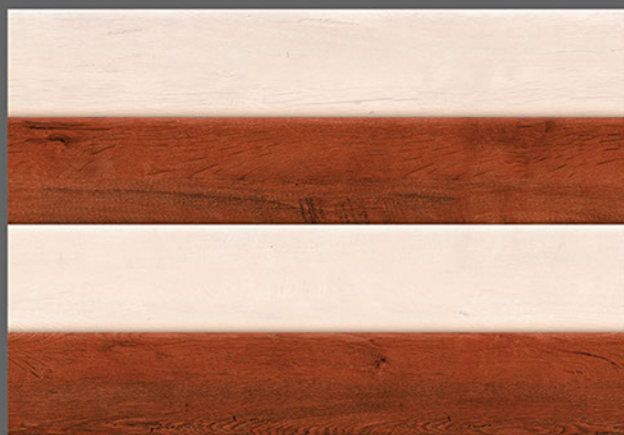

RECTIFIED  
TILES

RANDOM  
DESIGN

300x  
450mm

DIGITAL WALL TILES

1464 L

1464 HL 1

1464 HL 2

1464 D