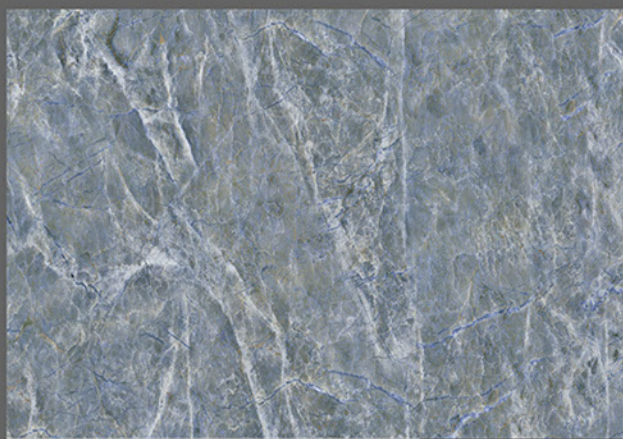

1460 D

Applications :

WALL TILES

GLOSSY

KITCHEN

WATER
PROOF

RECTIFIED
TILES

RANDOM
DESIGN