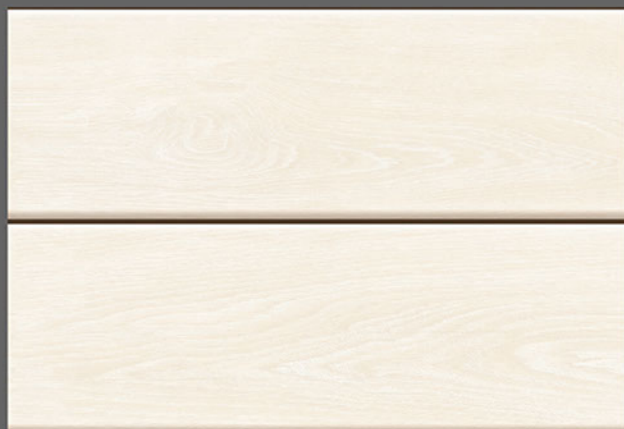

KITCHEN

WATER  
PROOF

RECTIFIED  
TILES

RANDOM  
DESIGN

300x  
450mm

DIGITAL WALL TILES

1452 L

1452 D