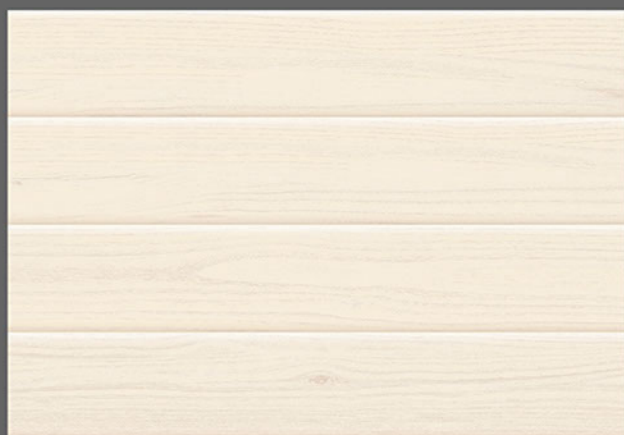

WALL TILES

GLOSSY

KITCHEN

WATER  
PROOF

RECTIFIED  
TILES

RANDOM  
DESIGN

300X  
450mm

DIGITAL WALL TILES