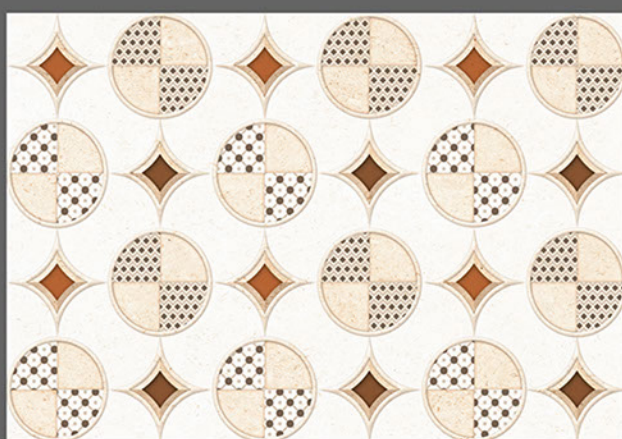

300x
450mm

DIGITAL WALL TILES

1429 HL 1

Applications :

WALL TILES

GLOSSY

KITCHEN

WATER
PROOF

RECTIFIED
TILES

RANDOM
DESIGN