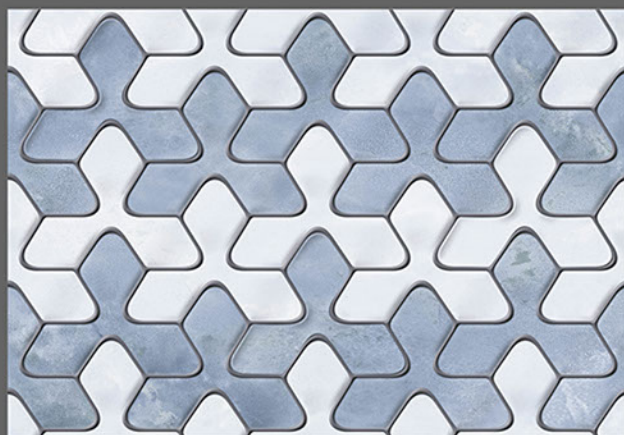

300x
450mm

DIGITAL WALL TILES

1425 HL 1

Applications :

WALL TILES

GLOSSY

KITCHEN

WATER
PROOF

RECTIFIED
TILES

RANDOM
DESIGN