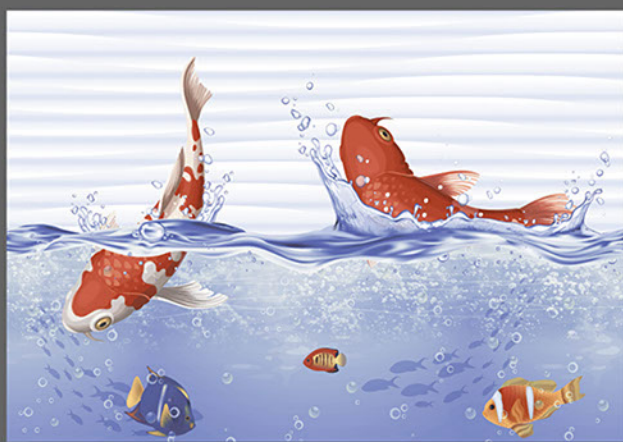

RANDOM  
DESIGN

300x  
450mm

DIGITAL WALL TILES

1445 L

1445 HL 1

1445 HL 2

1445 D

Applications :