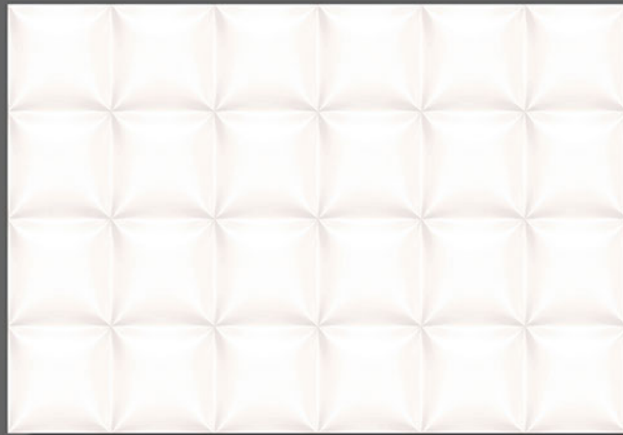

300x
450mm

DIGITAL WALL TILES

1496 L