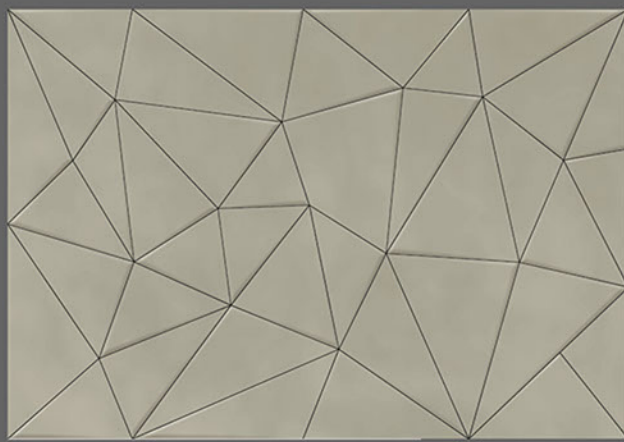

1509-D

Applications :

WALL TILES

GLOSSY

KITCHEN

WATER
PROOF

RECTIFIED
TILES

RANDOM
DESIGN