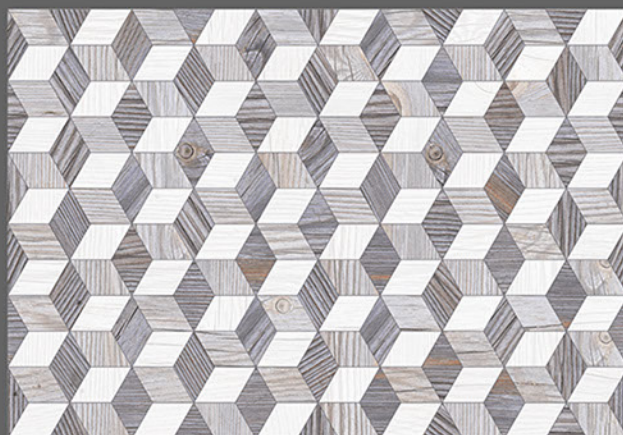

300x
450mm

DIGITAL WALL TILES

1417 HL 2

Applications :

WALL TILES

GLOSSY

KITCHEN

WATER
PROOF

RECTIFIED
TILES

RANDOM
DESIGN