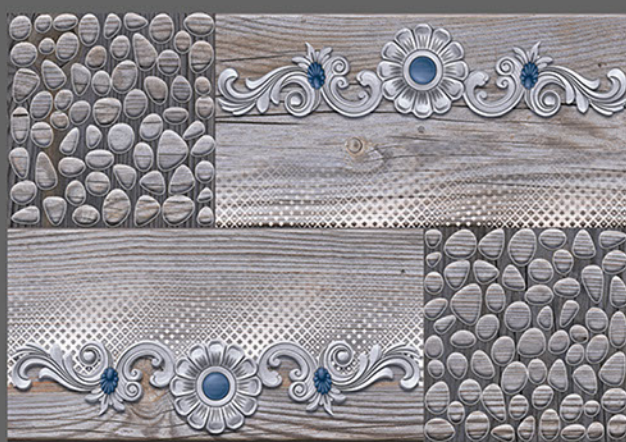

300x
450mm

DIGITAL WALL TILES

1417 HL 1

Applications :

WALL TILES

GLOSSY

KITCHEN

WATER
PROOF

RECTIFIED
TILES

RANDOM
DESIGN