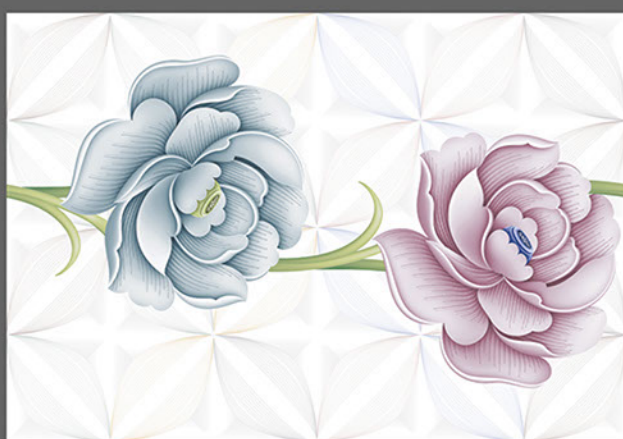

300x
450mm

DIGITAL WALL TILES

1477 HL 1

Applications :

WALL TILES

GLOSSY

KITCHEN

WATER
PROOF

RECTIFIED
TILES

RANDOM
DESIGN