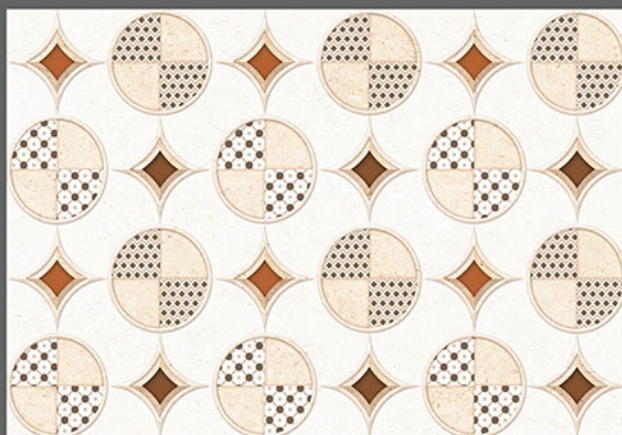

300x
450mm

DIGITAL WALL TILES

1429 HL 1

Applications :

WALL TILES

GLOSSY

KITCHEN

WATER
PROOF

RECTIFIED
TILES

RANDOM
DESIGN