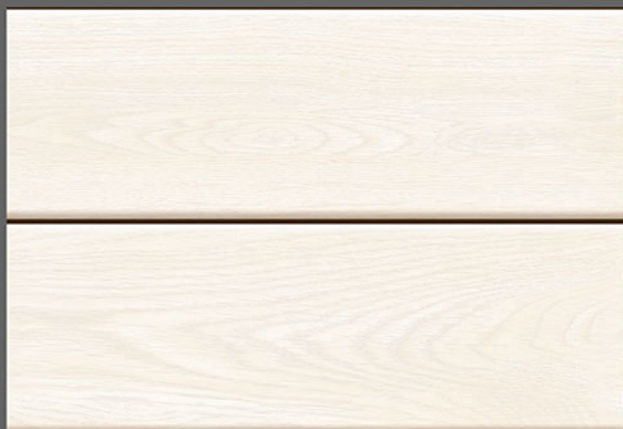

300x
450mm

DIGITAL WALL TILES

1449 L