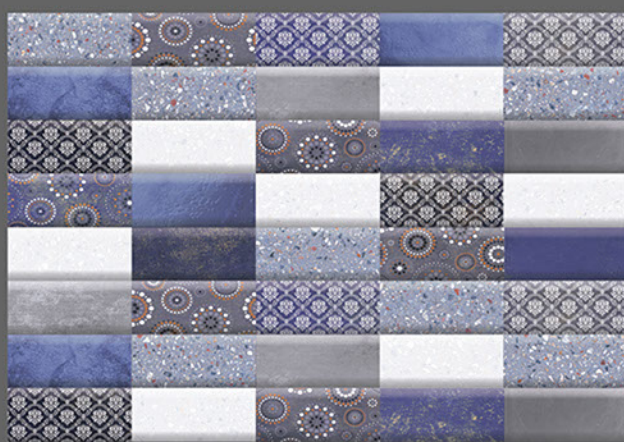

300x
450mm

DIGITAL WALL TILES

1414 HL 1

Applications :

WALL TILES

GLOSSY

KITCHEN

WATER
PROOF

RECTIFIED
TILES

RANDOM
DESIGN