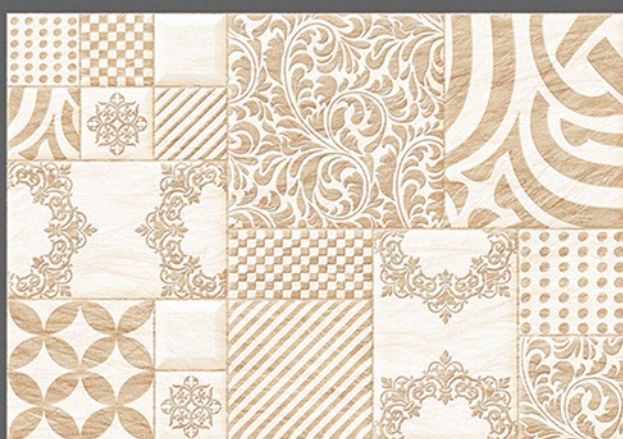

RECTIFIED  
TILES

RANDOM  
DESIGN

300x  
450mm

DIGITAL WALL TILES

1411 L

1411 HL 1

1411 HL 2

1411 D