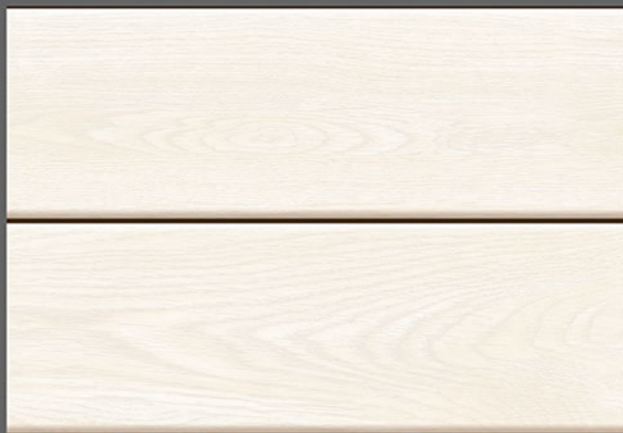

1449 L

Applications :

WALL TILES

GLOSSY

KITCHEN

WATER
PROOF

RECTIFIED
TILES

RANDOM
DESIGN