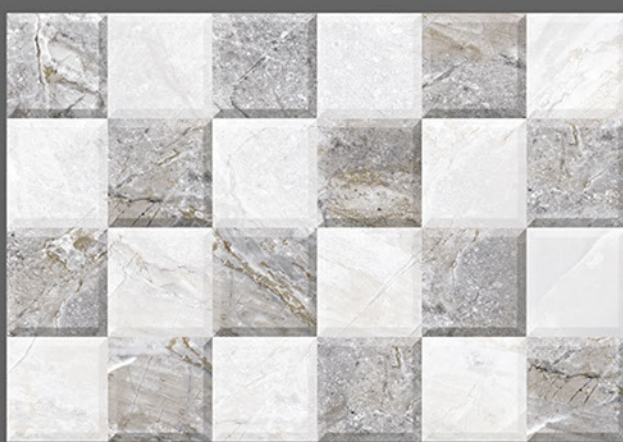

300x
450mm

DIGITAL WALL TILES

1514-HL-1

Applications :

WALL TILES

GLOSSY

KITCHEN

WATER
PROOF

RECTIFIED
TILES

RANDOM
DESIGN