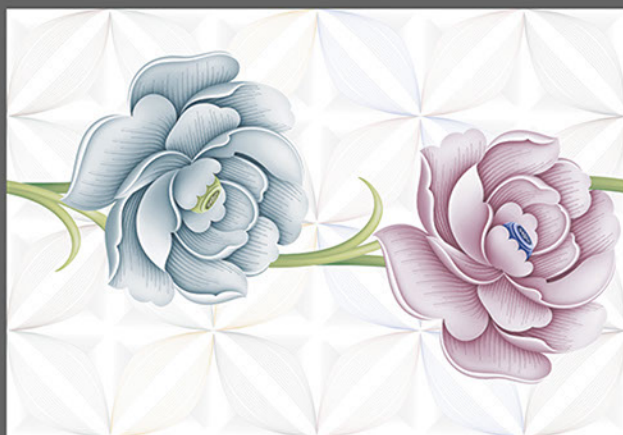

300x
450mm

DIGITAL WALL TILES

1477 HL 1

Applications :

WALL TILES

GLOSSY

KITCHEN

WATER
PROOF

RECTIFIED
TILES

RANDOM
DESIGN