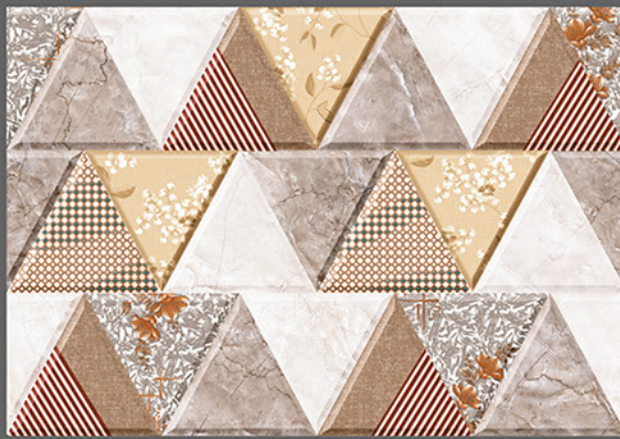

300x
450mm

DIGITAL WALL TILES

1521-HL-1

Applications :

WALL TILES

GLOSSY

KITCHEN

WATER
PROOF

RECTIFIED
TILES

RANDOM
DESIGN