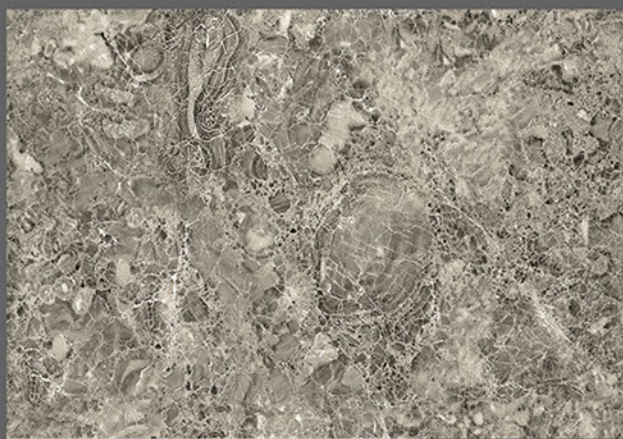

1457 D

Applications :

WALL TILES

GLOSSY

KITCHEN

WATER
PROOF

RECTIFIED
TILES

RANDOM
DESIGN