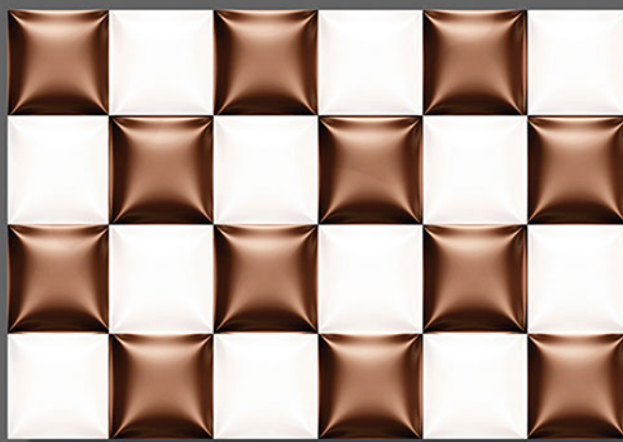

300x
450mm

DIGITAL WALL TILES

1496 HL 1

Applications :

WALL TILES

GLOSSY

KITCHEN

WATER
PROOF

RECTIFIED
TILES

RANDOM
DESIGN