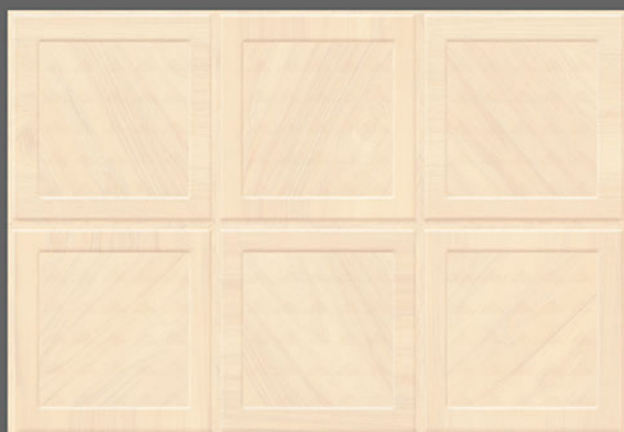

300x
450mm

DIGITAL WALL TILES

1481 L