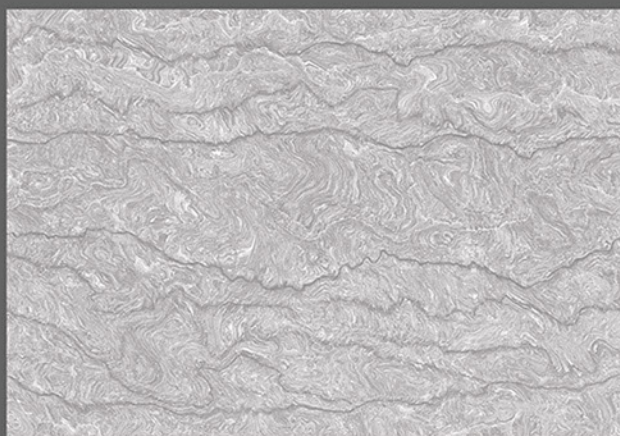

1416 D

Applications :

WALL TILES

GLOSSY

KITCHEN

WATER
PROOF

RECTIFIED
TILES

RANDOM
DESIGN