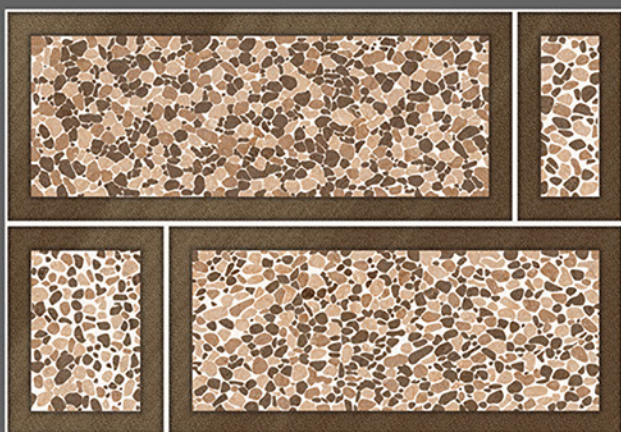

300x
450mm

DIGITAL WALL TILES

ELE-128

Applications :

WALL TILES

GLOSSY

KITCHEN

WATER
PROOF

RECTIFIED
TILES

RANDOM
DESIGN