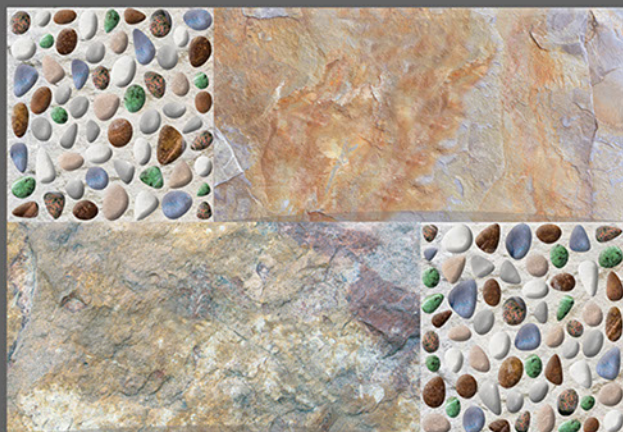

300x
450mm

DIGITAL WALL TILES

ELE-122