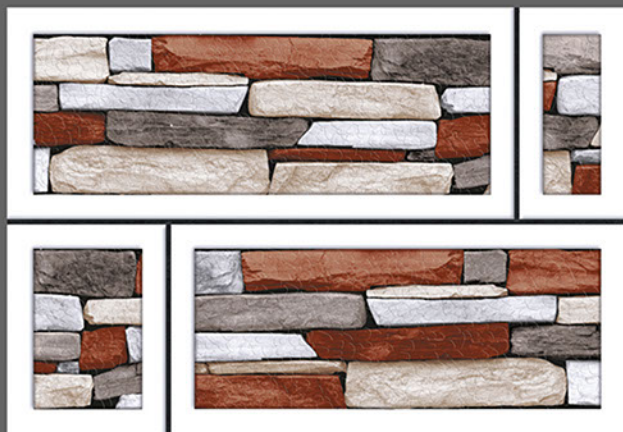

300x
450mm

DIGITAL WALL TILES

ELE-285