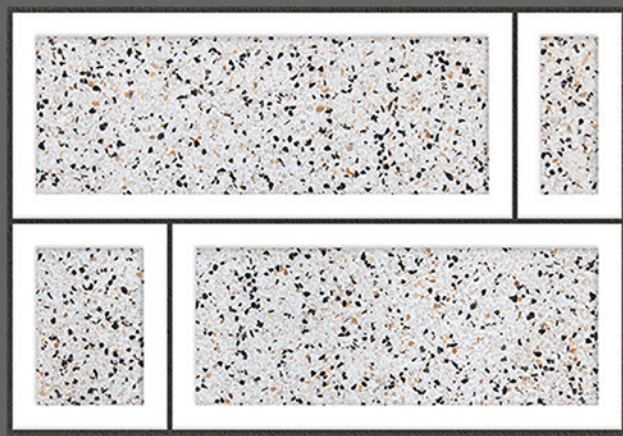

ELE-299

Applications :

WALL TILES

GLOSSY

KITCHEN

WATER PROOF

RECTIFIED TILES

RANDOM DESIGN