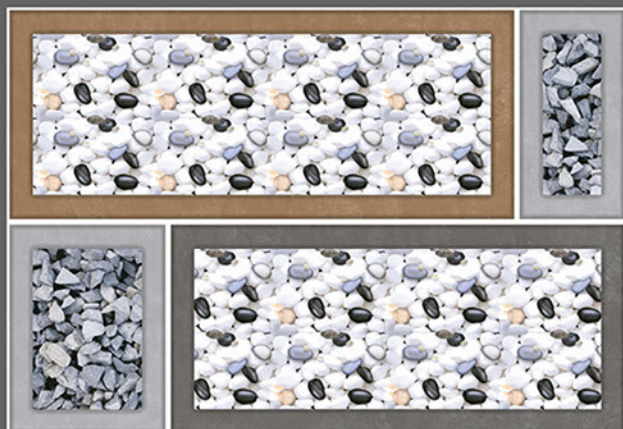

WALL TILES

GLOSSY

KITCHEN

WATER
PROOF

RECTIFIED
TILES

RANDOM
DESIGN

300x
450mm

DIGITAL WALL TILES