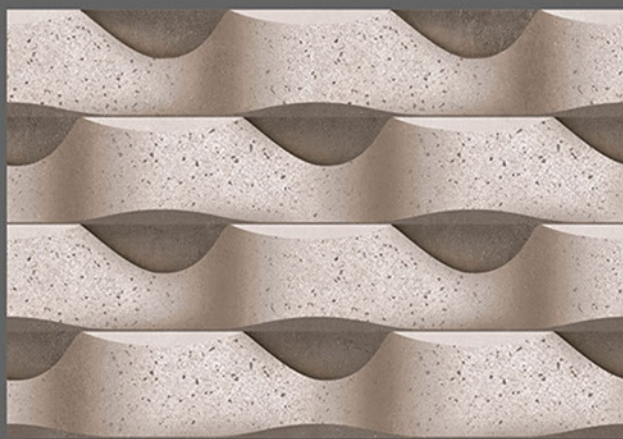

WATER
PROOF

RECTIFIED
TILES

RANDOM
DESIGN

300x
450mm

DIGITAL WALL TILES

ELE-192

ELE-193

ELE-194