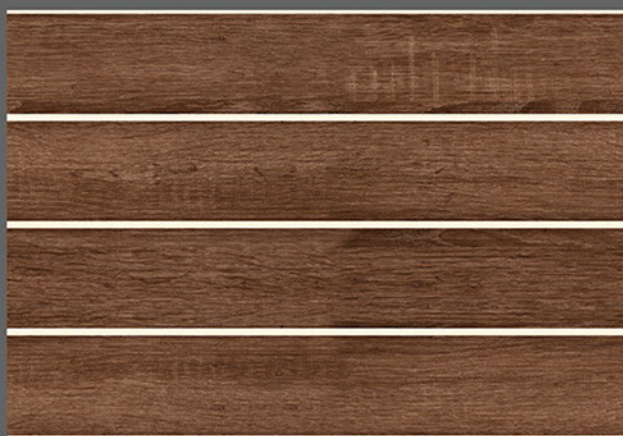

300x
450mm

DIGITAL WALL TILES

ELE-153

Applications :

WALL TILES

GLOSSY

KITCHEN

WATER
PROOF

RECTIFIED
TILES

RANDOM
DESIGN