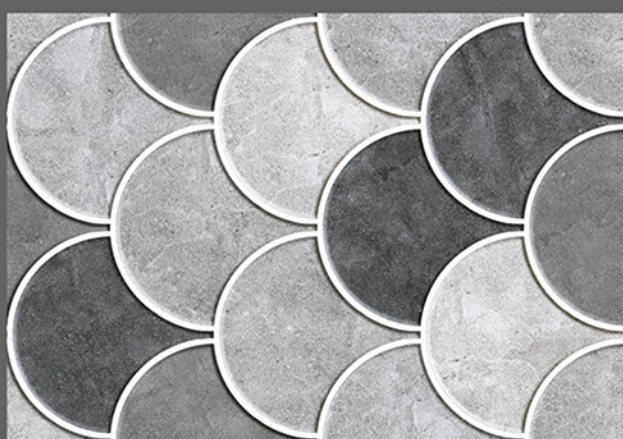

300x
450mm

DIGITAL WALL TILES

ELE-79

Applications :

WALL TILES

GLOSSY

KITCHEN

WATER
PROOF

RECTIFIED
TILES

RANDOM
DESIGN