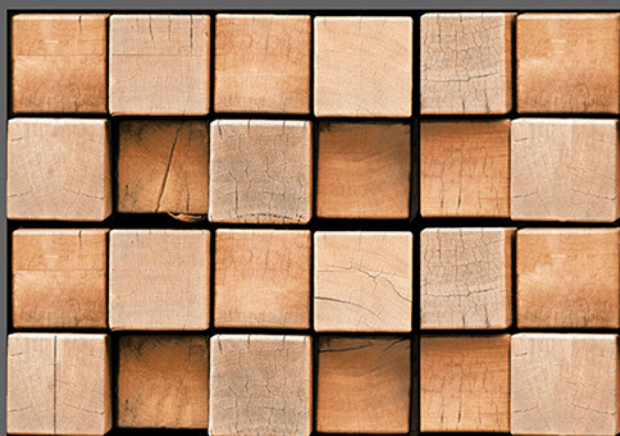

ELE-268

Applications :

WALL TILES

GLOSSY

KITCHEN

WATER
PROOF

RECTIFIED
TILES

RANDOM
DESIGN