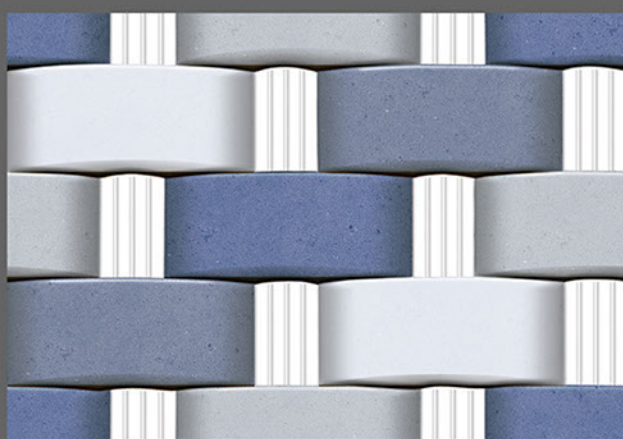

300x
450mm

DIGITAL WALL TILES

ELE-305

Applications :

WALL TILES

GLOSSY

KITCHEN

WATER
PROOF

RECTIFIED
TILES

RANDOM
DESIGN