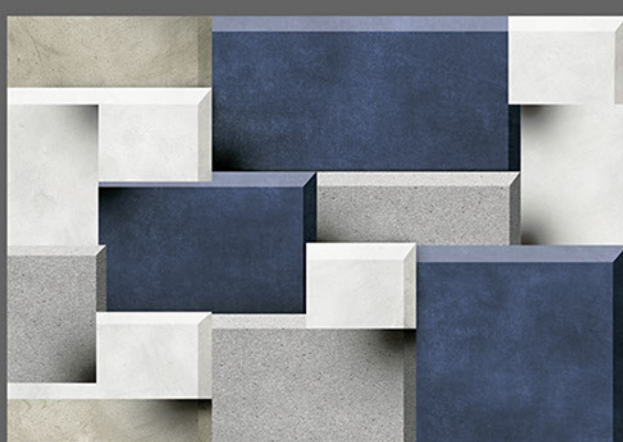

300x
450mm

DIGITAL WALL TILES

ELE-313

Applications :

WALL TILES

GLOSSY

KITCHEN

WATER
PROOF

RECTIFIED
TILES

RANDOM
DESIGN