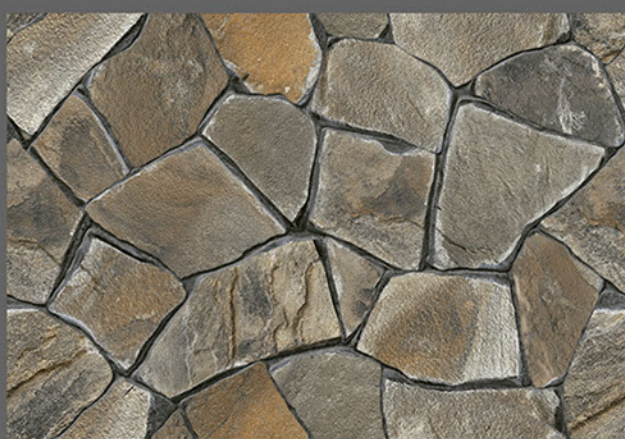

300x
450mm

DIGITAL WALL TILES

ELE-47

Applications :

WALL TILES

GLOSSY

KITCHEN

WATER
PROOF

RECTIFIED
TILES

RANDOM
DESIGN