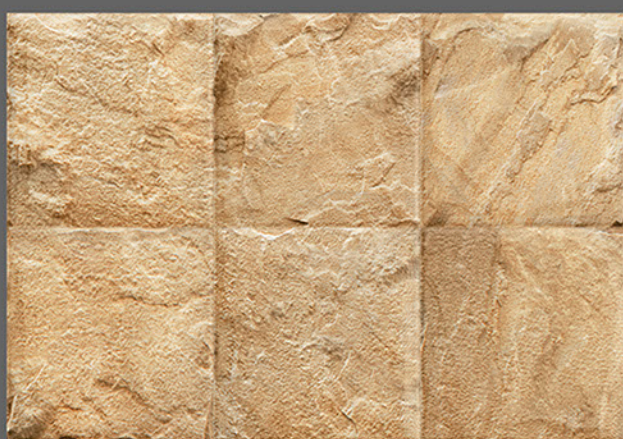

300x
450mm

DIGITAL WALL TILES

ELE-6

Applications :

WALL TILES

GLOSSY

KITCHEN

WATER
PROOF

RECTIFIED
TILES

RANDOM
DESIGN