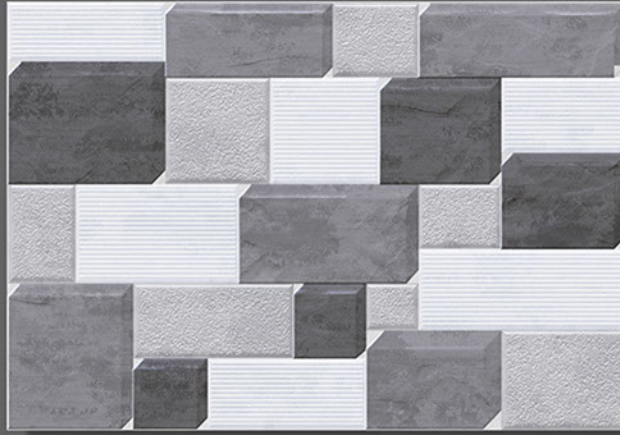

300x
450mm

DIGITAL WALL TILES

ELE-90