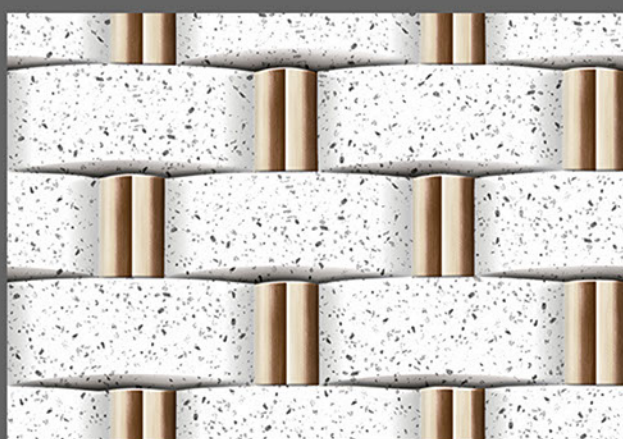

GLOSSY

KITCHEN

WATER
PROOF

RECTIFIED
TILES

RANDOM
DESIGN

300x
450mm

DIGITAL WALL TILES

ELE-297-HL-1