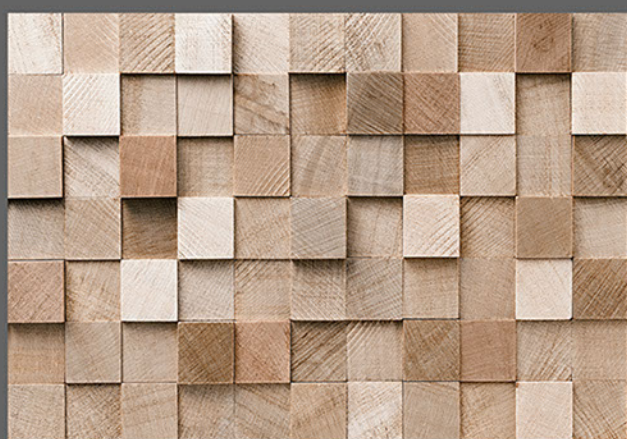

GLOSSY

KITCHEN

WATER
PROOF

RECTIFIED
TILES

RANDOM
DESIGN

300x
450mm

DIGITAL WALL TILES

ELE-168