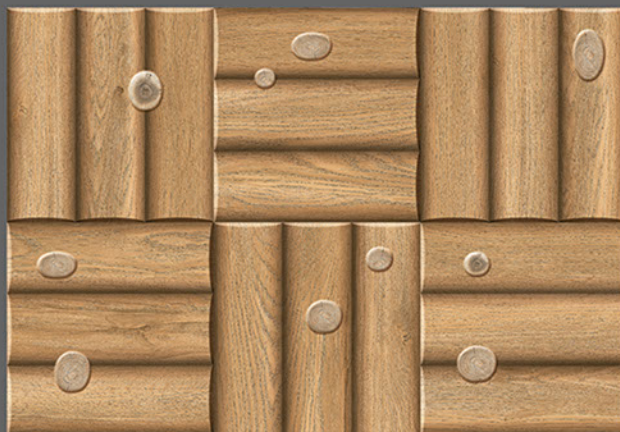

300x
450mm

DIGITAL WALL TILES

ELE-184