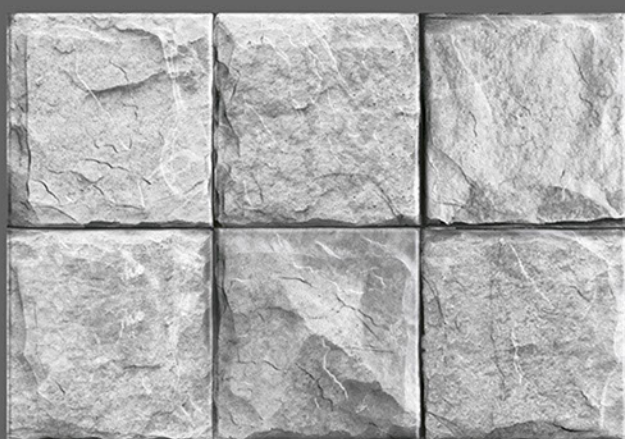

300x
450mm

DIGITAL WALL TILES

ELE-51

Applications :

WALL TILES

GLOSSY

KITCHEN

WATER
PROOF

RECTIFIED
TILES

RANDOM
DESIGN