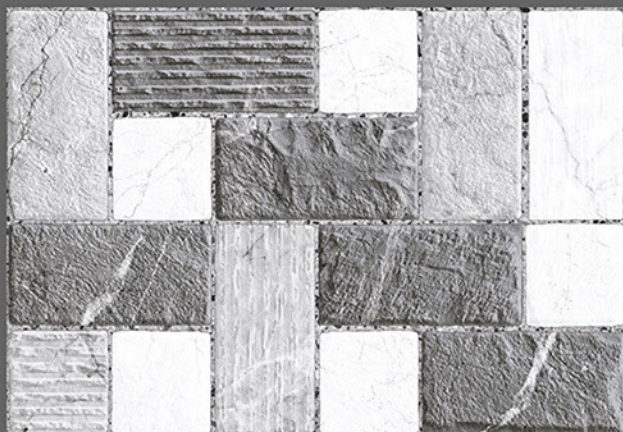

300x
450mm

DIGITAL WALL TILES

ELE-5