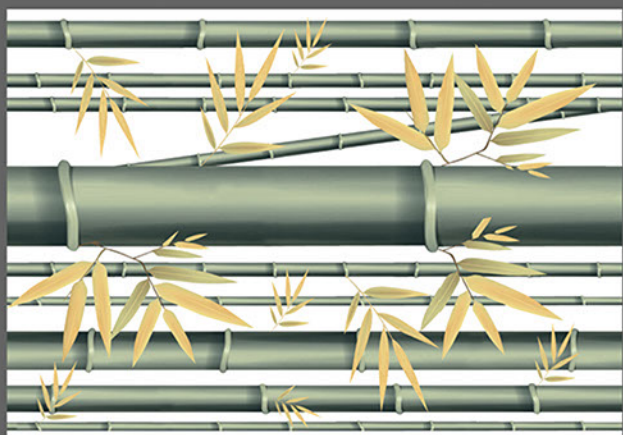

300x
450mm

DIGITAL WALL TILES

ELE-260

ELE-262

ELE-263

ELE-264

Applications :

WALL TILES