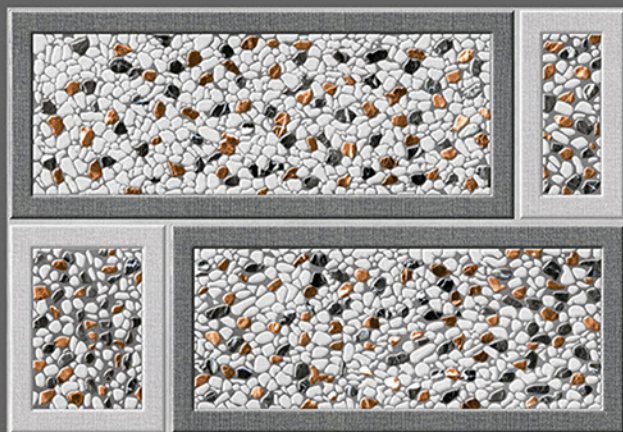

300x
450mm

DIGITAL WALL TILES

ELE-277