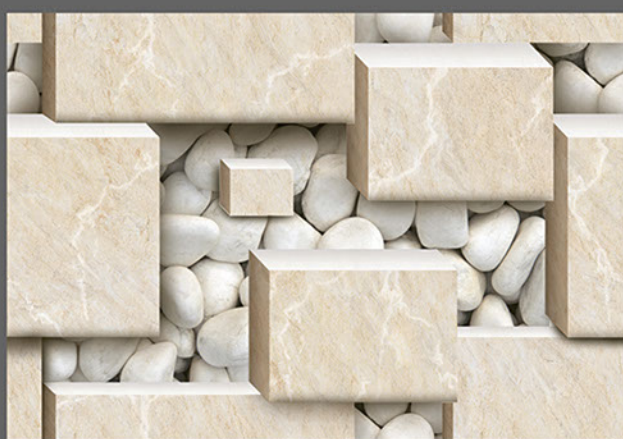

300x
450mm

DIGITAL WALL TILES

ELE-157

Applications :

WALL TILES

GLOSSY

KITCHEN

WATER
PROOF

RECTIFIED
TILES

RANDOM
DESIGN