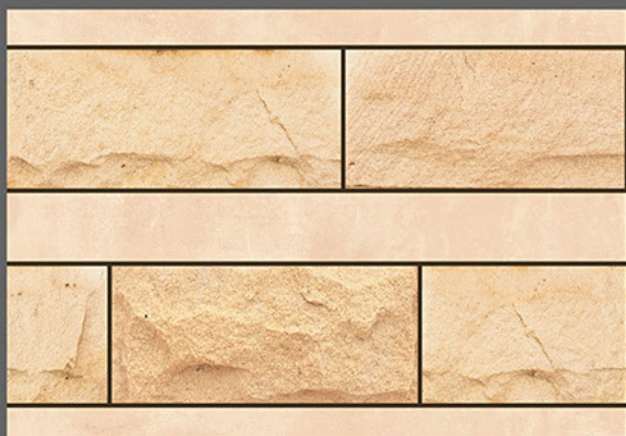

RECTIFIED
TILES

RANDOM
DESIGN

300x
450mm

DIGITAL WALL TILES

ELE-172

ELE-173

ELE-174

ELE-175