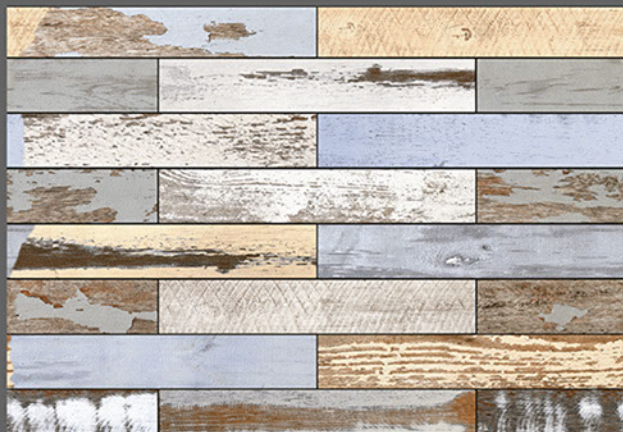

300x
450mm

DIGITAL WALL TILES

ELE-146

Applications :

WALL TILES

GLOSSY

KITCHEN

WATER
PROOF

RECTIFIED
TILES

RANDOM
DESIGN