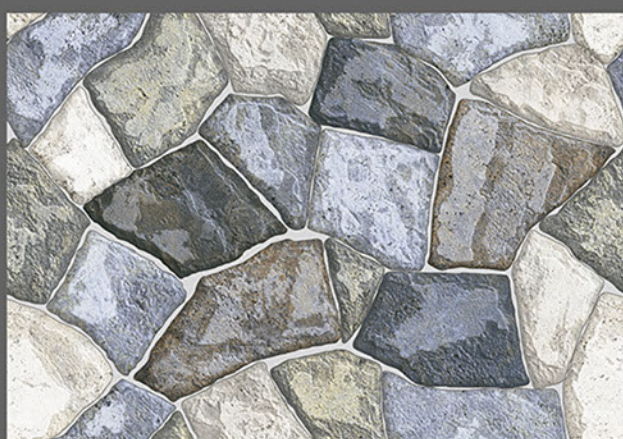

300x
450mm

DIGITAL WALL TILES

ELE-2

Applications :

WALL TILES

GLOSSY

KITCHEN

WATER
PROOF

RECTIFIED
TILES

RANDOM
DESIGN