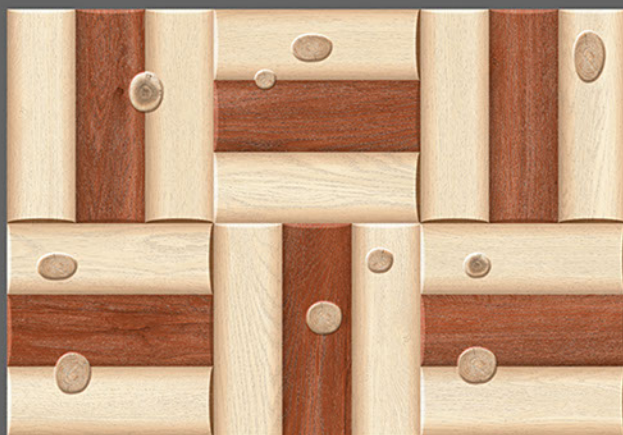

KITCHEN

WATER
PROOF

RECTIFIED
TILES

RANDOM
DESIGN

300x
450mm

DIGITAL WALL TILES

ELE-180

ELE-181