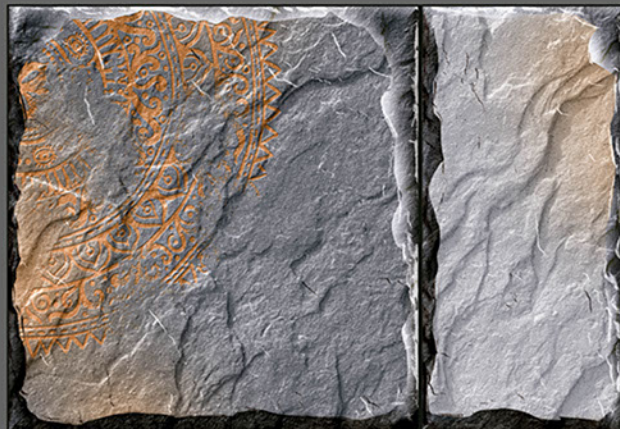

300x
450mm

DIGITAL WALL TILES

ELE-164