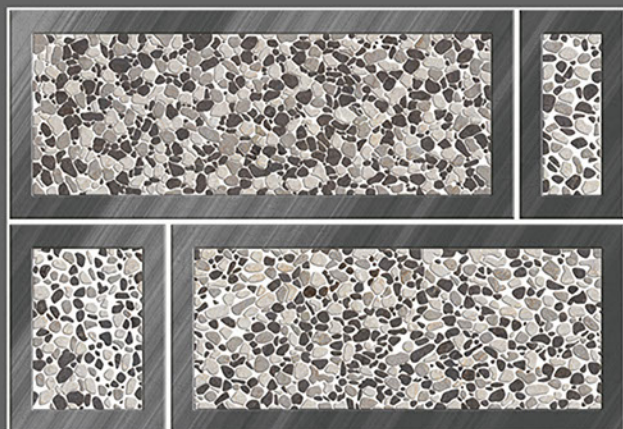

WATER
PROOF

RECTIFIED
TILES

RANDOM
DESIGN

300x
450mm

DIGITAL WALL TILES

ELE-130

ELE-131

ELE-132