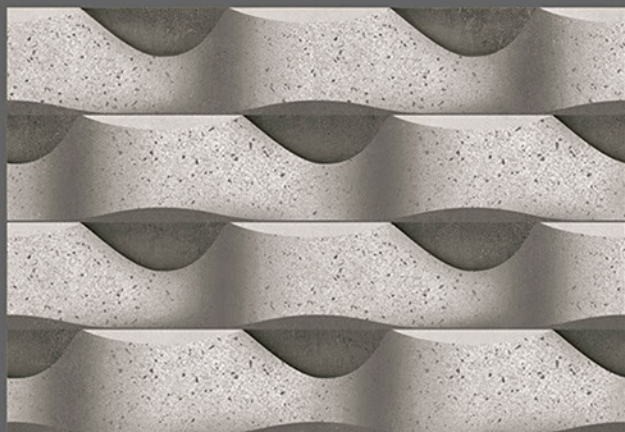

300x
450mm

DIGITAL WALL TILES

ELE-196