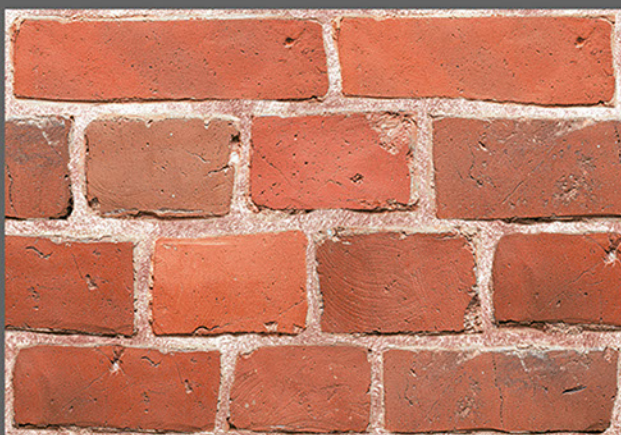

300x
450mm

DIGITAL WALL TILES

ELE-44

Applications :

WALL TILES

GLOSSY

KITCHEN

WATER
PROOF

RECTIFIED
TILES

RANDOM
DESIGN