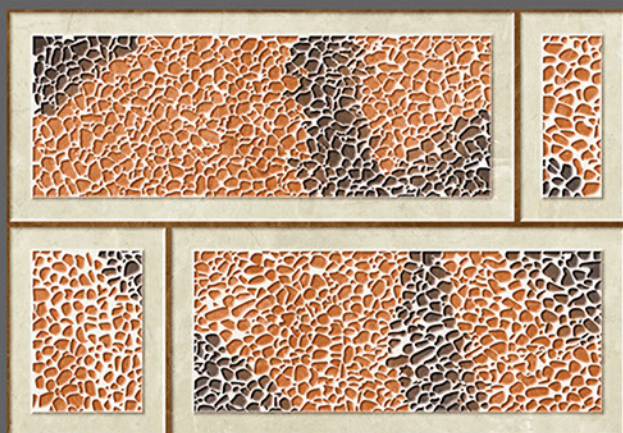

ELE-57

Applications :

WALL TILES

GLOSSY

KITCHEN

WATER
PROOF

RECTIFIED
TILES

RANDOM
DESIGN