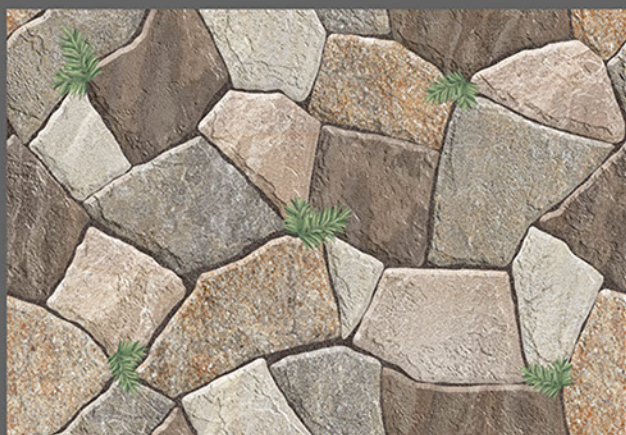

300x
450mm

DIGITAL WALL TILES

ELE-254

Applications :

WALL TILES

GLOSSY

KITCHEN

WATER
PROOF

RECTIFIED
TILES

RANDOM
DESIGN