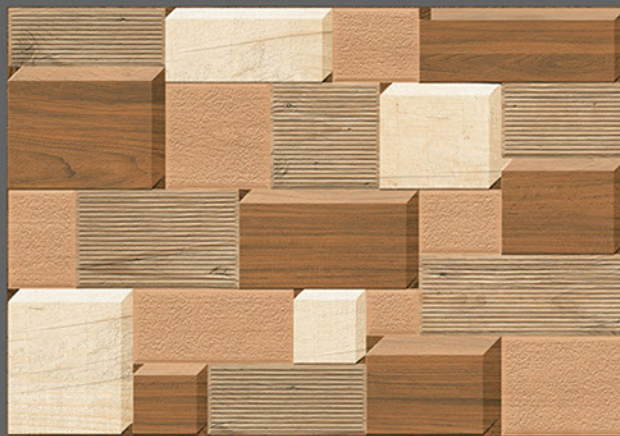

DIGITAL WALL TILES

ELE-240

ELE-241

ELE-242

ELE-243

Applications :

WALL TILES

GLOSSY