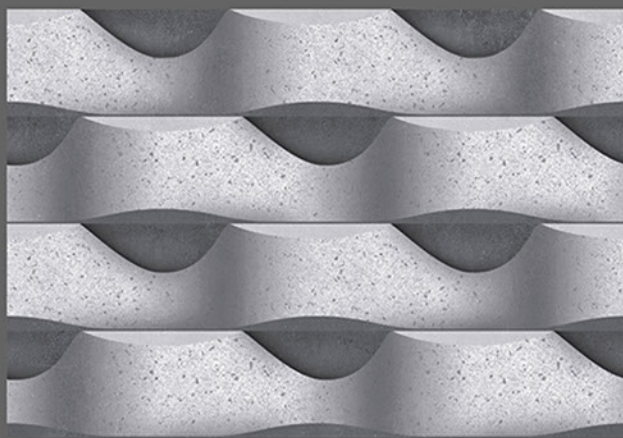

WATER
PROOF

RECTIFIED
TILES

RANDOM
DESIGN

300x
450mm

DIGITAL WALL TILES

ELE-192

ELE-193

ELE-194