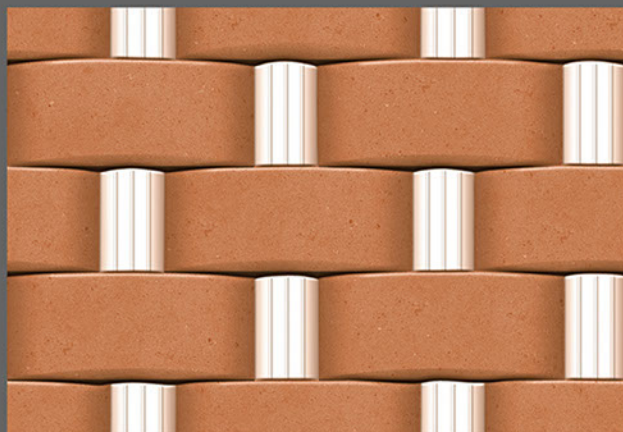

300x
450mm

DIGITAL WALL TILES

ELE-304