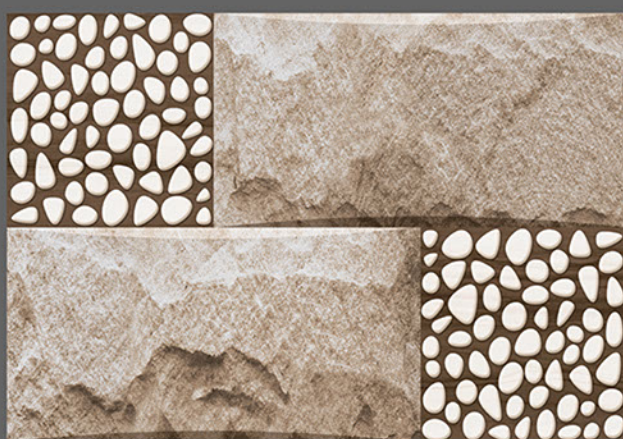

300x
450mm

DIGITAL WALL TILES

ELE-209

Applications :

WALL TILES

GLOSSY

KITCHEN

WATER
PROOF

RECTIFIED
TILES

RANDOM
DESIGN