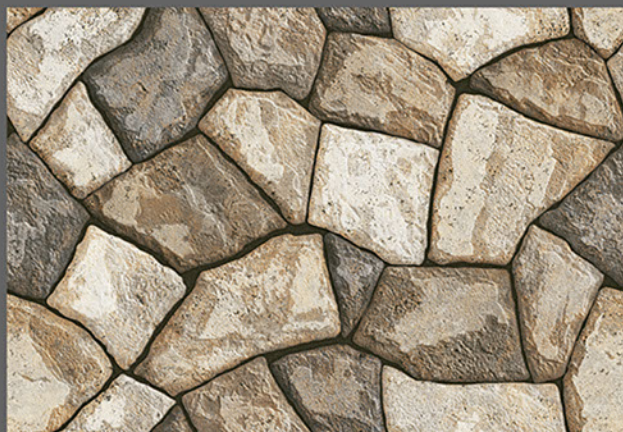

300x
450mm

DIGITAL WALL TILES

ELE-1