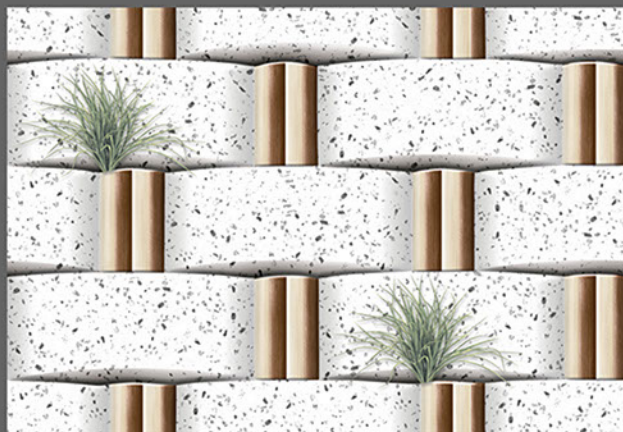

GLOSSY

KITCHEN

WATER
PROOF

RECTIFIED
TILES

RANDOM
DESIGN

300x
450mm

DIGITAL WALL TILES

ELE-297-HL-1