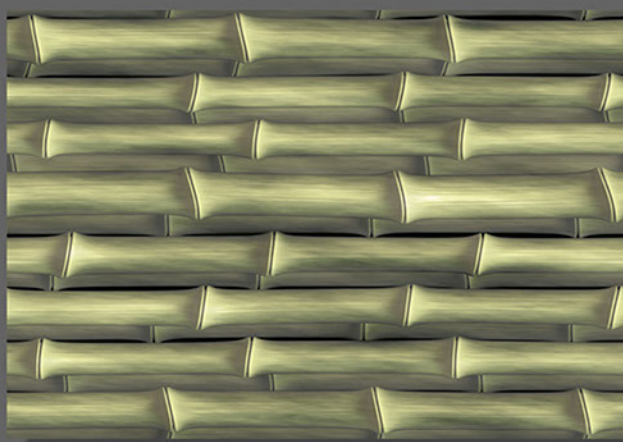

KITCHEN

WATER
PROOF

RECTIFIED
TILES

RANDOM
DESIGN

300X
450mm

DIGITAL WALL TILES

ELE-148

ELE-149