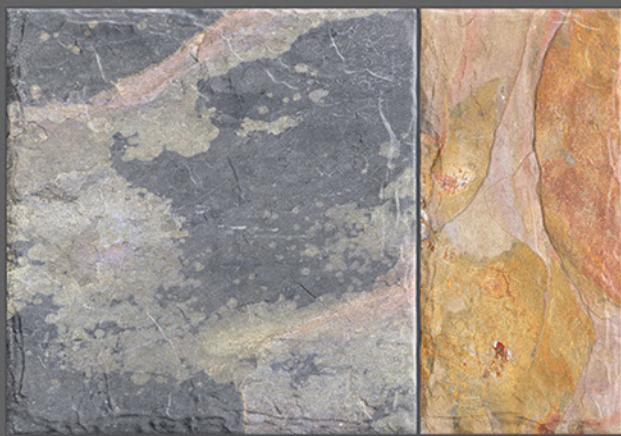

RECTIFIED
TILES

RANDOM
DESIGN

300x
450mm

DIGITAL WALL TILES

ELE-142

ELE-143-A

ELE-143-B

ELE-143-C