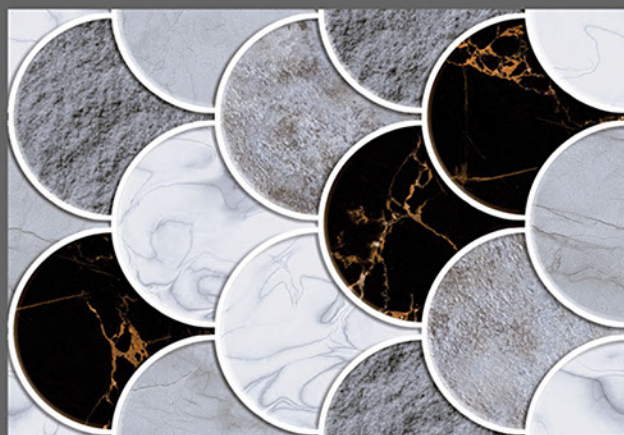

300x
450mm

DIGITAL WALL TILES

ELE-84

Applications :

WALL TILES

GLOSSY

KITCHEN

WATER
PROOF

RECTIFIED
TILES

RANDOM
DESIGN