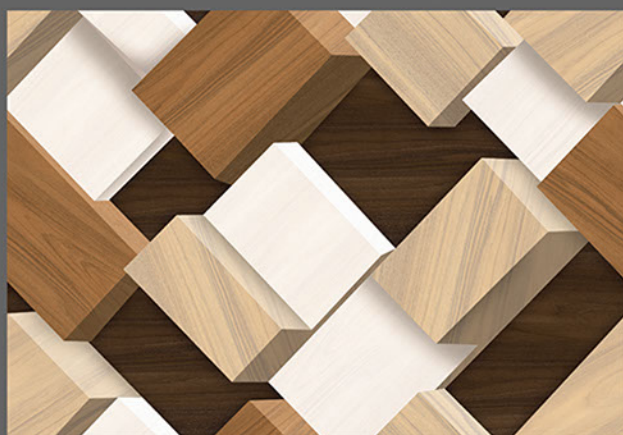

300x
450mm

DIGITAL WALL TILES

ELE-312