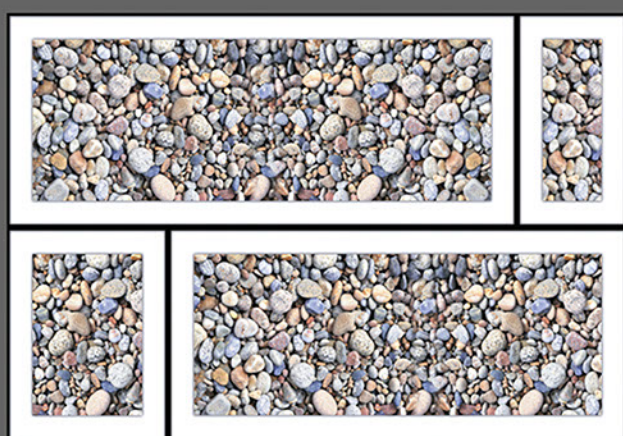

WATER
PROOF

RECTIFIED
TILES

RANDOM
DESIGN

300x
450mm

DIGITAL WALL TILES

ELE-130

ELE-131

ELE-132