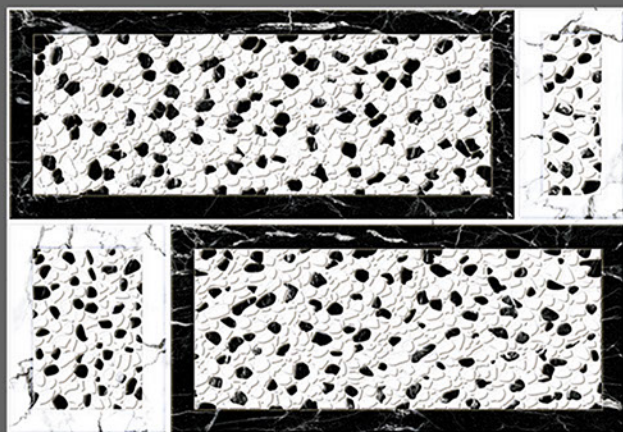

300x
450mm

DIGITAL WALL TILES

ELE-152