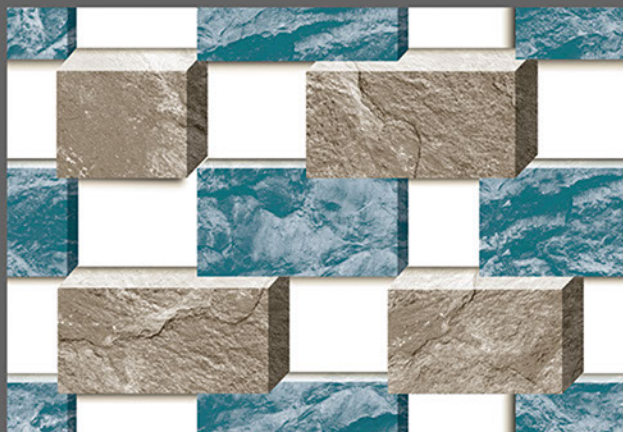

WATER
PROOF

RECTIFIED
TILES

RANDOM
DESIGN

300x
450mm

DIGITAL WALL TILES

ELE-289

ELE-290

ELE-291