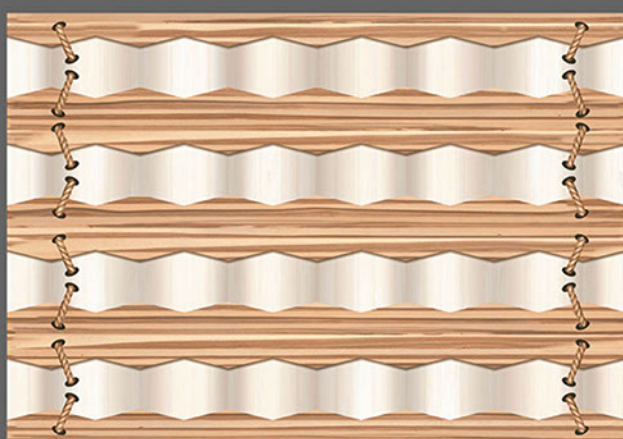

300x
450mm

DIGITAL WALL TILES

ELE-260

ELE-262

ELE-263

ELE-264

Applications :

WALL TILES