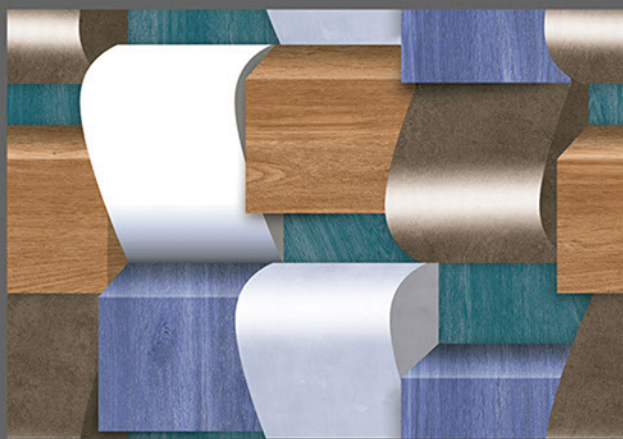

ELE-310

ELE-311

Applications :

WALL TILES

GLOSSY

KITCHEN

WATER
PROOF

RECTIFIED
TILES