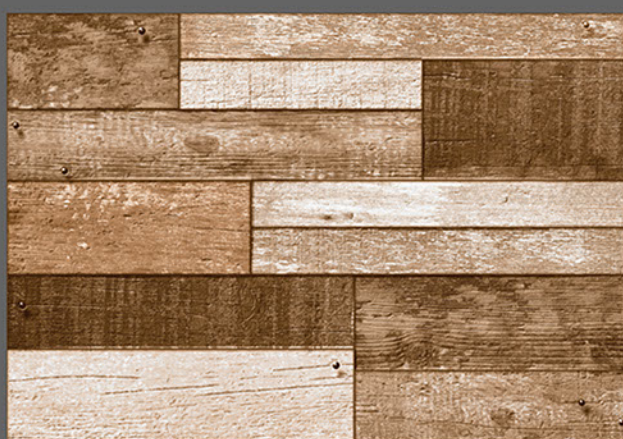

300x
450mm

DIGITAL WALL TILES

ELE-103

Applications :

WALL TILES

GLOSSY

KITCHEN

WATER
PROOF

RECTIFIED
TILES

RANDOM
DESIGN