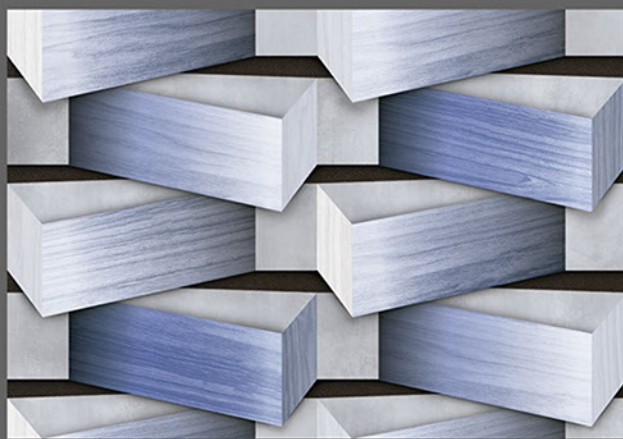

DIGITAL WALL TILES

ELE-304

ELE-305

ELE-306

ELE-307

Applications :

WALL TILES

GLOSSY