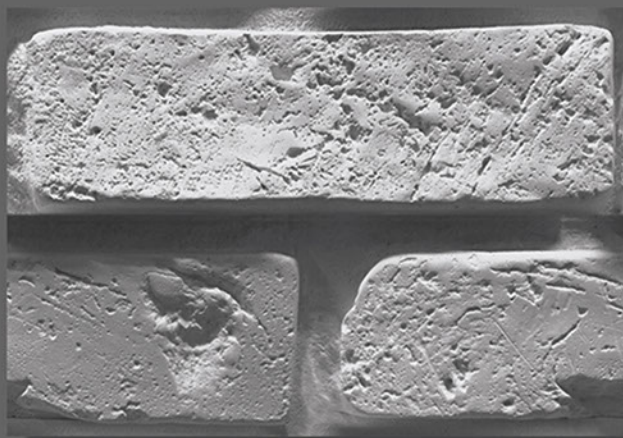

WALL TILES

GLOSSY

KITCHEN

WATER PROOF

RECTIFIED TILES

RANDOM DESIGN

300x
450mm

DIGITAL WALL TILES