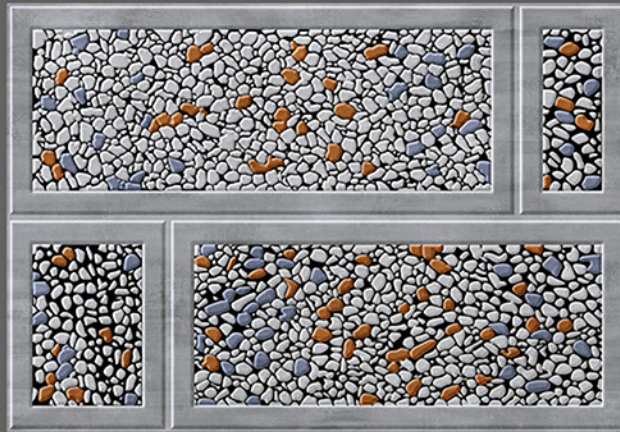

300x
450mm

DIGITAL WALL TILES

ELE-92

Applications :

WALL TILES

GLOSSY

KITCHEN

WATER
PROOF

RECTIFIED
TILES

RANDOM
DESIGN