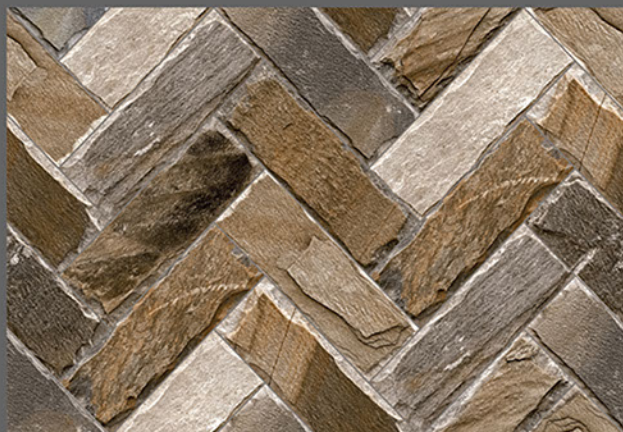

300x
450mm

DIGITAL WALL TILES

ELE-94