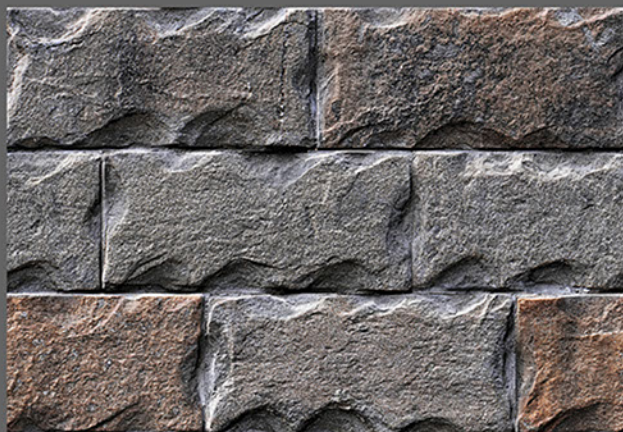

300x
450mm

DIGITAL WALL TILES

ELE-228

ELE-229

ELE-230

ELE-231

Applications :

WALL TILES