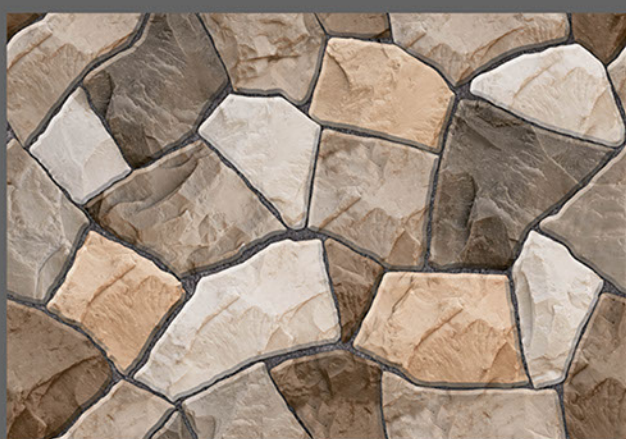

300x
450mm

DIGITAL WALL TILES

ELE-253

Applications :

WALL TILES

GLOSSY

KITCHEN

WATER
PROOF

RECTIFIED
TILES

RANDOM
DESIGN