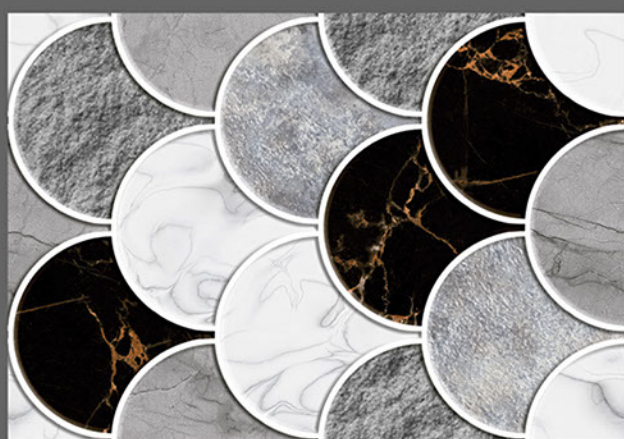

300x
450mm

DIGITAL WALL TILES

ELE-83

Applications :

WALL TILES

GLOSSY

KITCHEN

WATER
PROOF

RECTIFIED
TILES

RANDOM
DESIGN