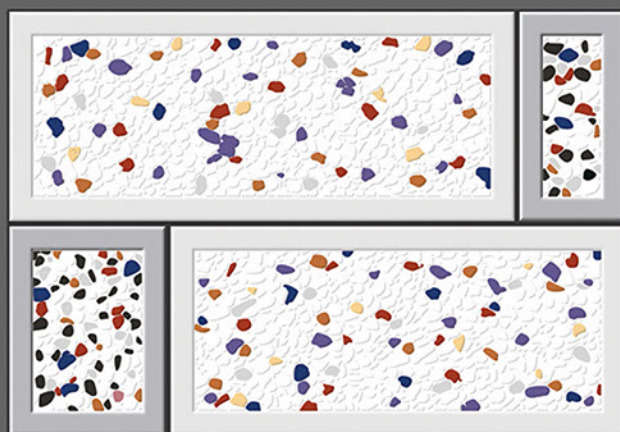

300x
450mm

DIGITAL WALL TILES

ELE-267

Applications :

WALL TILES

GLOSSY

KITCHEN

WATER
PROOF

RECTIFIED
TILES

RANDOM
DESIGN