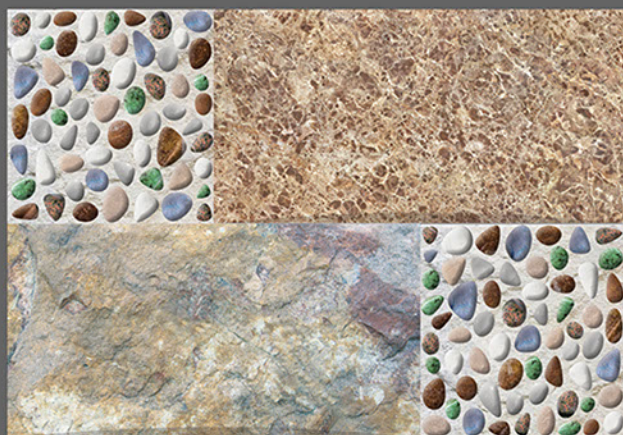

RANDOM
DESIGN

300x
450mm

DIGITAL WALL TILES

ELE-122

ELE-123

ELE-124

ELE-125

Applications :