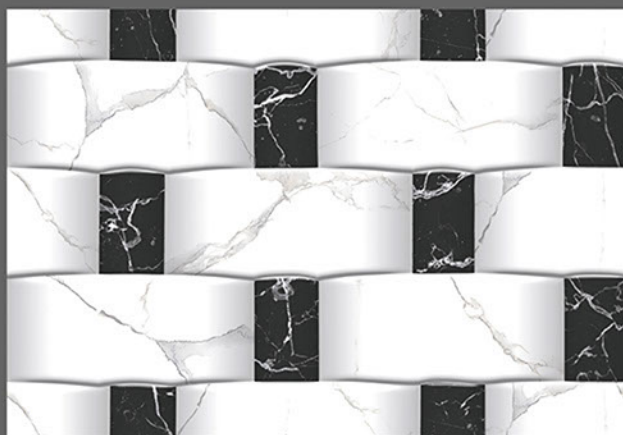

300x
450mm

DIGITAL WALL TILES

ELE-250

Applications :

WALL TILES

GLOSSY

KITCHEN

WATER
PROOF

RECTIFIED
TILES

RANDOM
DESIGN