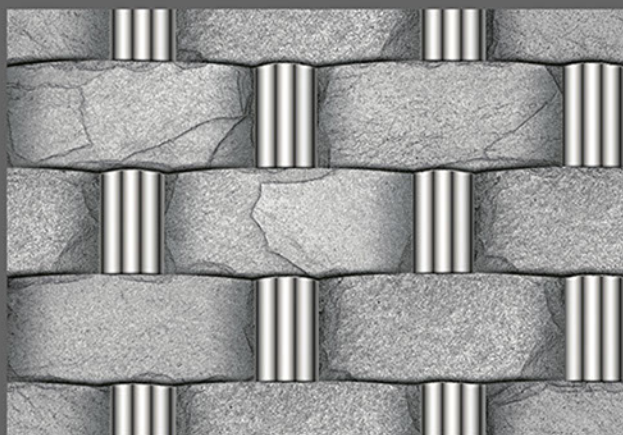

RECTIFIED
TILES

RANDOM
DESIGN

300x
450mm

DIGITAL WALL TILES

ELE-269

ELE-270

ELE-271

ELE-272