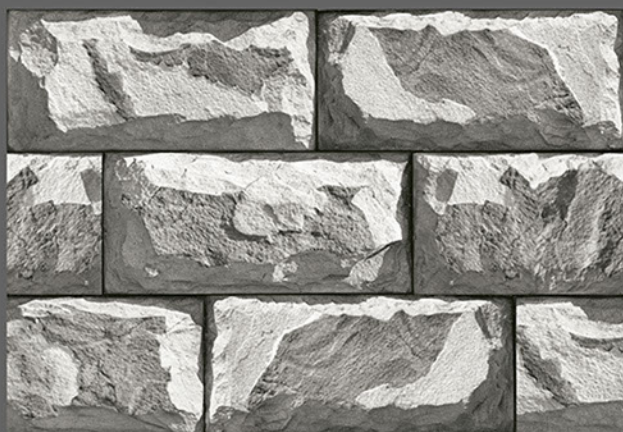

300x
450mm

DIGITAL WALL TILES

ELE-32

Applications :

WALL TILES

GLOSSY

KITCHEN

WATER
PROOF

RECTIFIED
TILES

RANDOM
DESIGN