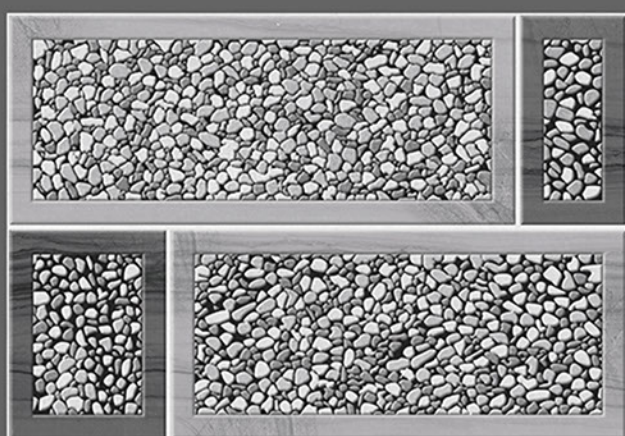

300x
450mm

DIGITAL WALL TILES

ELE-196

ELE-197

ELE-198

ELE-199

Applications :

WALL TILES