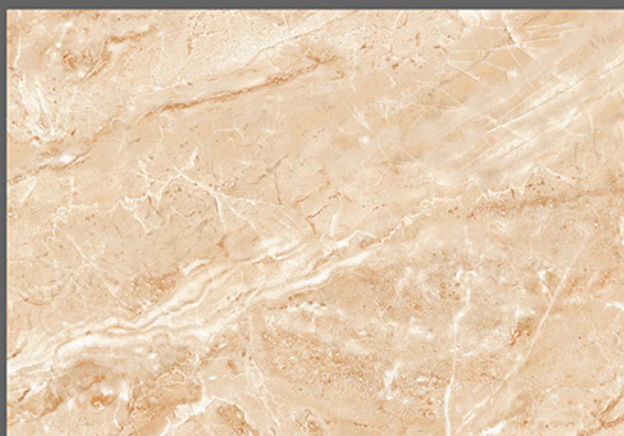

1287-D

Applications :

WALL TILES

GLOSSY

KITCHEN

WATER
PROOF

RECTIFIED
TILES

RANDOM
DESIGN