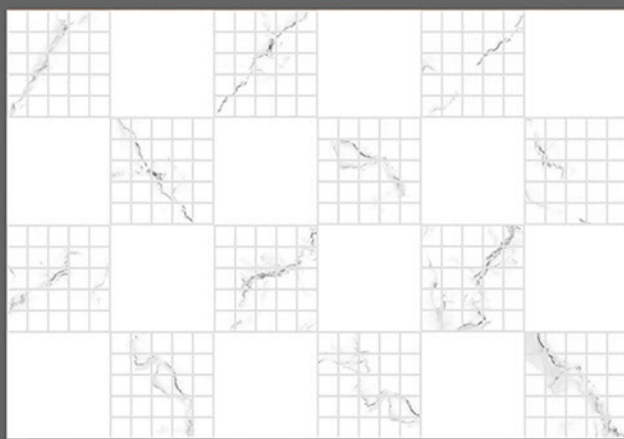

RANDOM  
DESIGN

300x  
450mm

DIGITAL WALL TILES

1280-L

1280-HL-1

1280-HL-1

1280-L

Applications :