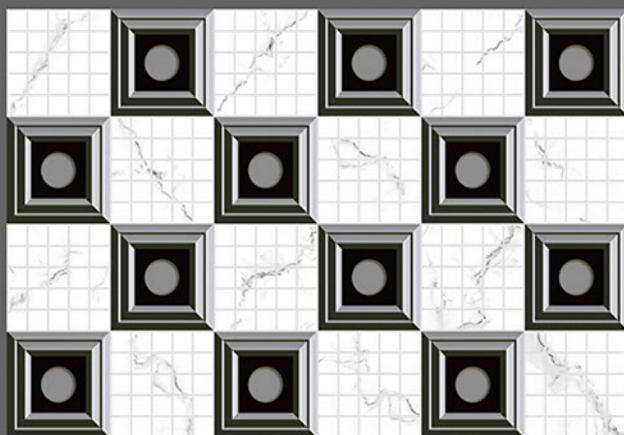

RANDOM  
DESIGN

300x  
450mm

DIGITAL WALL TILES

1280-L

1280-HL-1

1280-HL-1

1280-L

Applications :