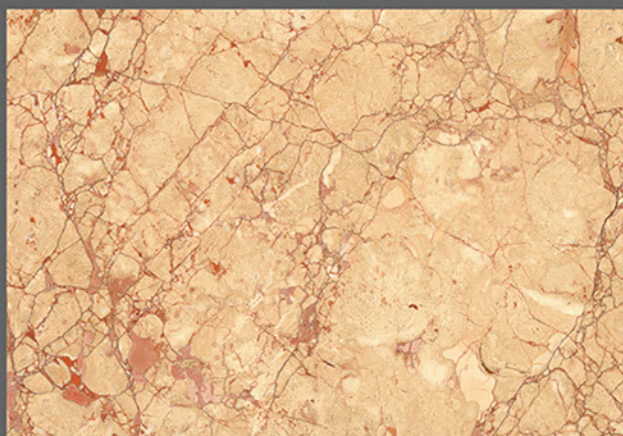

300x  
450mm

DIGITAL WALL TILES

1344 L

1344 HL 1

1344 HL 1

1344 D

Applications :

WALL TILES