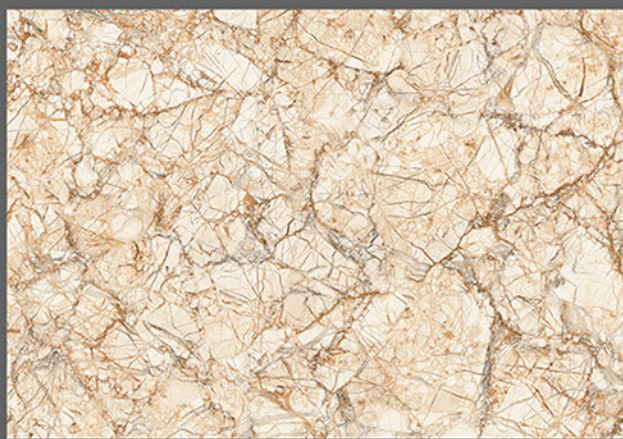

1260-D

Applications :

WALL TILES

GLOSSY

KITCHEN

WATER
PROOF

RECTIFIED
TILES

RANDOM
DESIGN