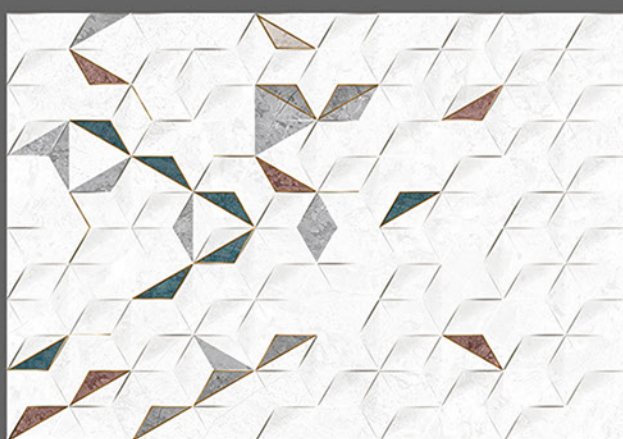

300x
450mm

DIGITAL WALL TILES

1256-HL-1

Applications :

WALL TILES

GLOSSY

KITCHEN

WATER
PROOF

RECTIFIED
TILES

RANDOM
DESIGN