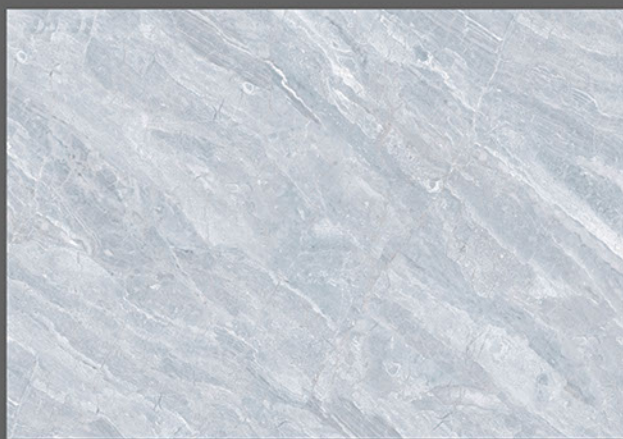

1334 D

Applications :

WALL TILES

GLOSSY

KITCHEN

WATER
PROOF

RECTIFIED
TILES

RANDOM
DESIGN