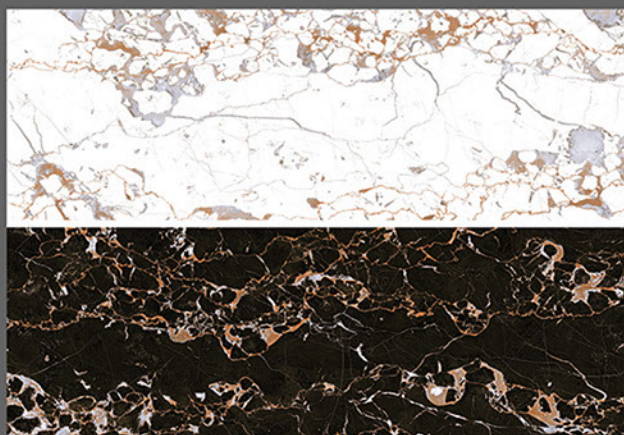

WATER PROOF

RECTIFIED TILES

RANDOM DESIGN

300x  
450mm

DIGITAL WALL TILES

1282-L

1282-HL-1

1282-HL-1