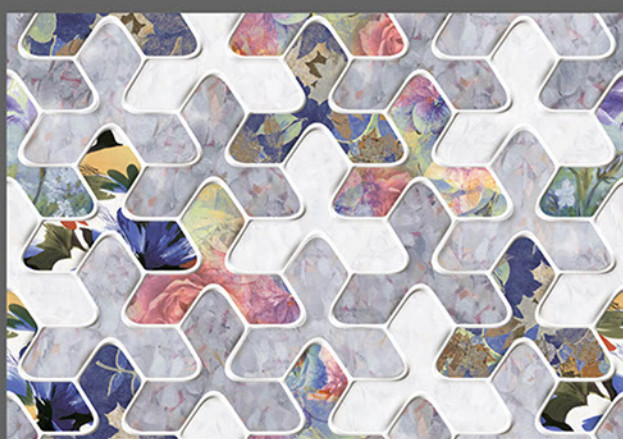

300x
450mm

DIGITAL WALL TILES

1338 HL 1

Applications :

WALL TILES

GLOSSY

KITCHEN

WATER PROOF

RECTIFIED TILES

RANDOM DESIGN