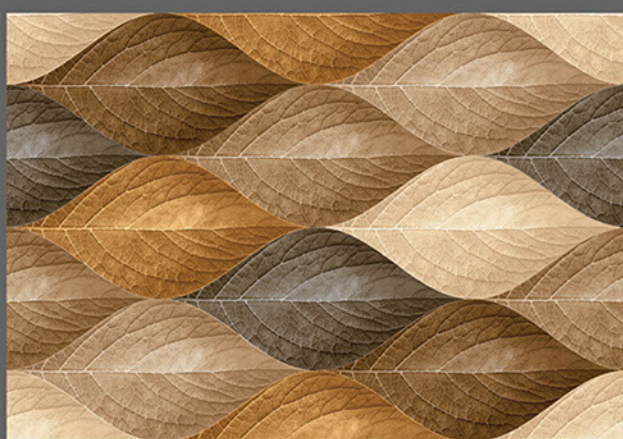

KITCHEN

WATER  
PROOF

RECTIFIED  
TILES

RANDOM  
DESIGN

300x  
450mm

DIGITAL WALL TILES

1316 L

1316 HL 1