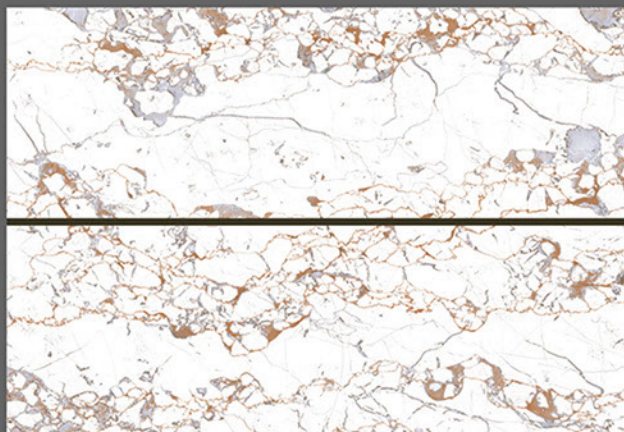

WATER PROOF

RECTIFIED TILES

RANDOM DESIGN

300x  
450mm

DIGITAL WALL TILES

1282-L

1282-HL-1

1282-HL-1