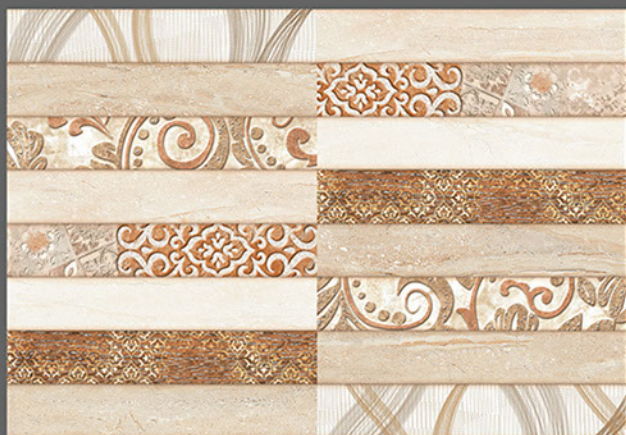

RECTIFIED  
TILES

RANDOM  
DESIGN

300x  
450mm

DIGITAL WALL TILES

1376-L

1376-HL-1

1376-HL-2

1376-D