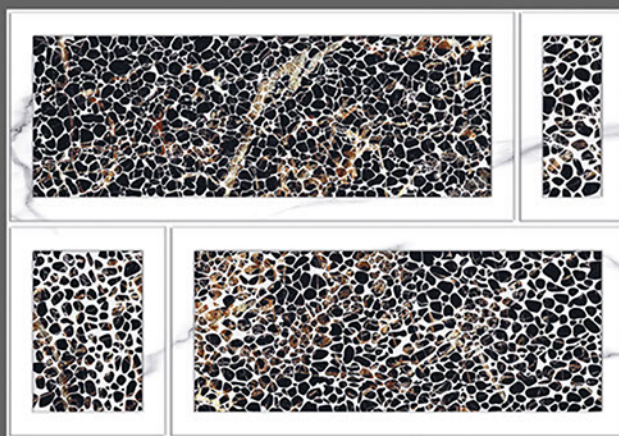

300x  
450mm

DIGITAL WALL TILES

1353 L

1353 HL 1

1353 HL 2

1353 D

Applications :

WALL TILES