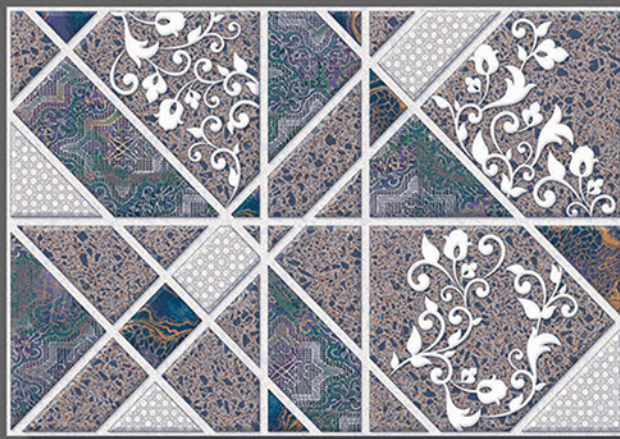

300x
450mm

DIGITAL WALL TILES

1392-HL-1

Applications :

WALL TILES

GLOSSY

KITCHEN

WATER
PROOF

RECTIFIED
TILES

RANDOM
DESIGN