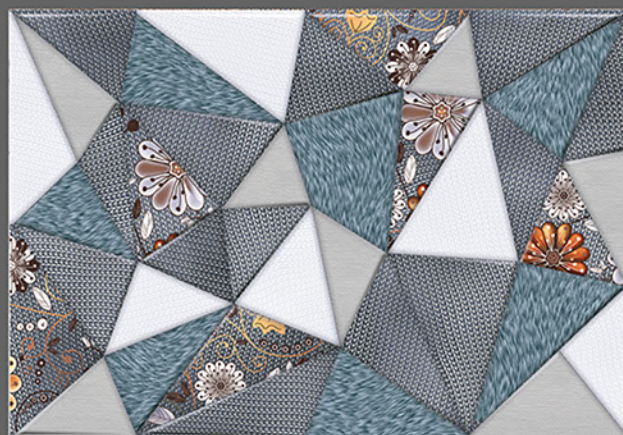

300x
450mm

DIGITAL WALL TILES

1276-HL-1

Applications :

WALL TILES

GLOSSY

KITCHEN

WATER
PROOF

RECTIFIED
TILES

RANDOM
DESIGN