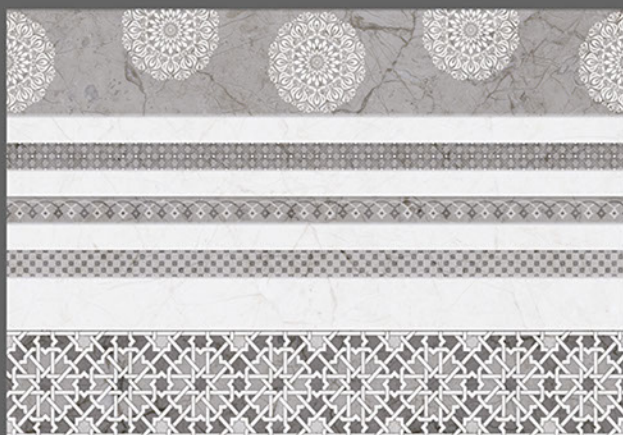

RANDOM  
DESIGN

300x  
450mm

DIGITAL WALL TILES

1309 L

1309 HL 1

1309 HL 1

1309 D

Applications :