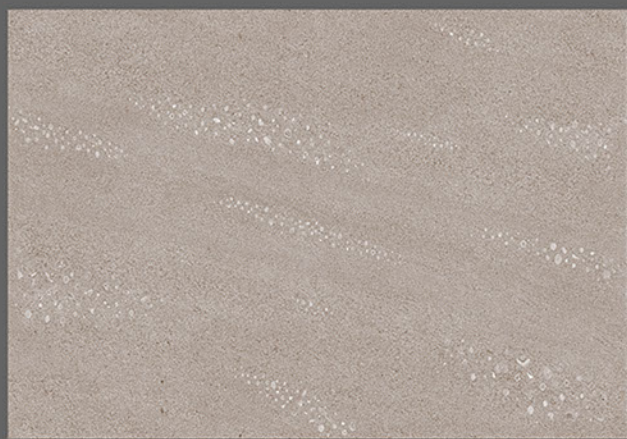

300x  
450mm

DIGITAL WALL TILES

1366-L

1366-HL-1

1366-HL-2

1366-D

Applications :

WALL TILES