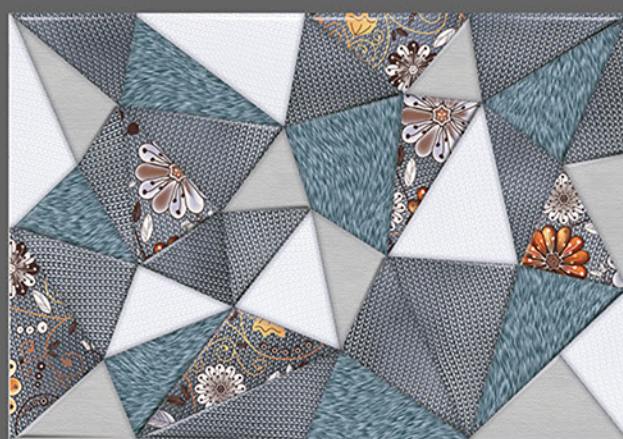

300x
450mm

DIGITAL WALL TILES

1276-HL-1

Applications :

WALL TILES

GLOSSY

KITCHEN

WATER
PROOF

RECTIFIED
TILES

RANDOM
DESIGN