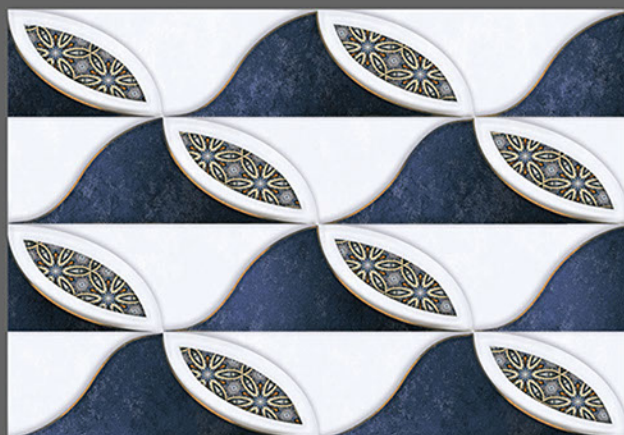

300x
450mm

DIGITAL WALL TILES

1313 HL 1

Applications :

WALL TILES

GLOSSY

KITCHEN

WATER
PROOF

RECTIFIED
TILES

RANDOM
DESIGN