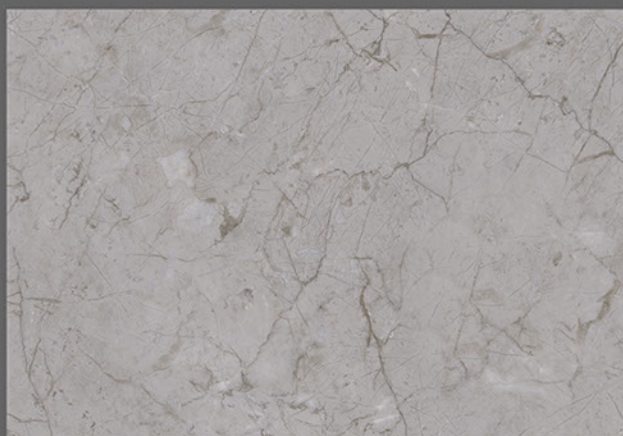

1309 D

Applications :

WALL TILES

GLOSSY

KITCHEN

WATER PROOF

RECTIFIED TILES

RANDOM DESIGN