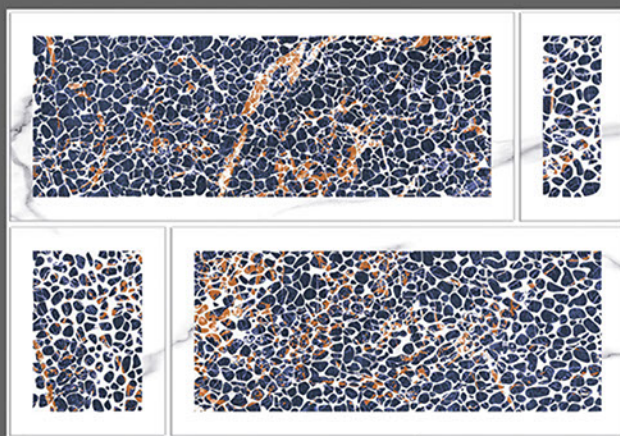

1354 D

Applications :

WALL TILES

GLOSSY

KITCHEN

WATER
PROOF

RECTIFIED
TILES

RANDOM
DESIGN