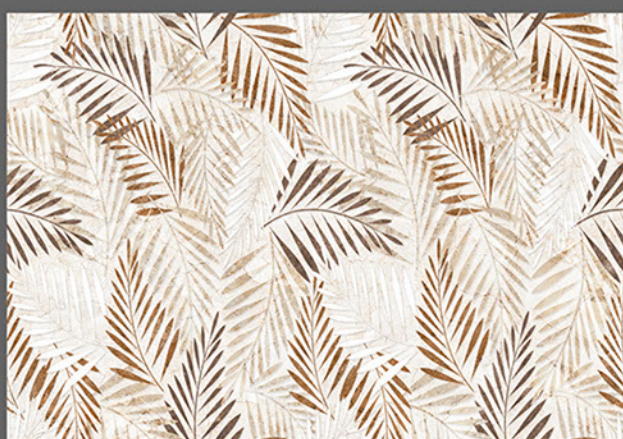

300x
450mm

DIGITAL WALL TILES

1263-HL-1

Applications :

WALL TILES

GLOSSY

KITCHEN

WATER PROOF

RECTIFIED TILES

RANDOM DESIGN