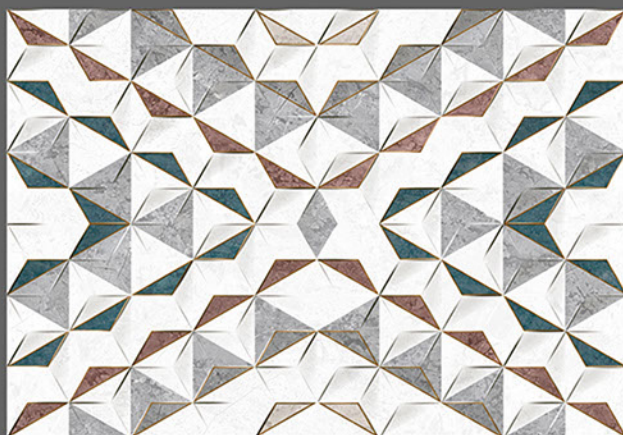

300x
450mm

DIGITAL WALL TILES

1256-HL-2

Applications :

WALL TILES

GLOSSY

KITCHEN

WATER
PROOF

RECTIFIED
TILES

RANDOM
DESIGN