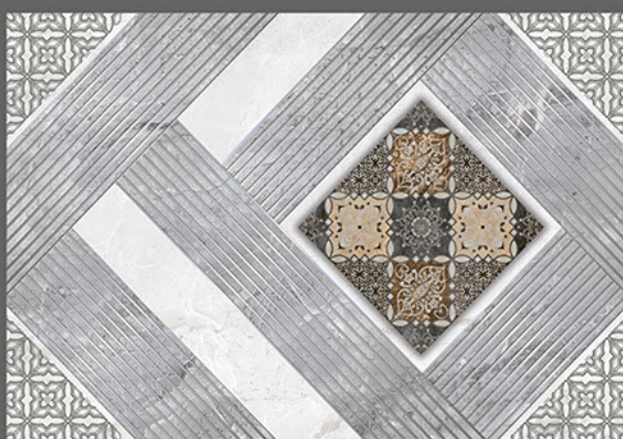

300x
450mm

DIGITAL WALL TILES

1342 HL 1

Applications :

WALL TILES

GLOSSY

KITCHEN

WATER
PROOF

RECTIFIED
TILES

RANDOM
DESIGN