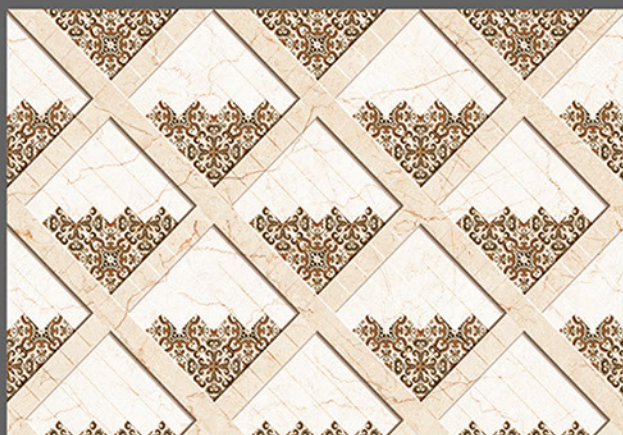

KITCHEN

WATER PROOF

RECTIFIED TILES

RANDOM DESIGN

300x  
450mm

DIGITAL WALL TILES

1259-L

1259-HL-1