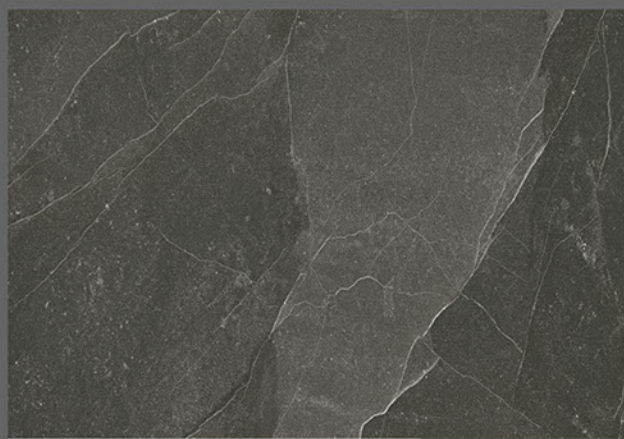

1310 D

Applications :

WALL TILES

GLOSSY

KITCHEN

WATER
PROOF

RECTIFIED
TILES

RANDOM
DESIGN