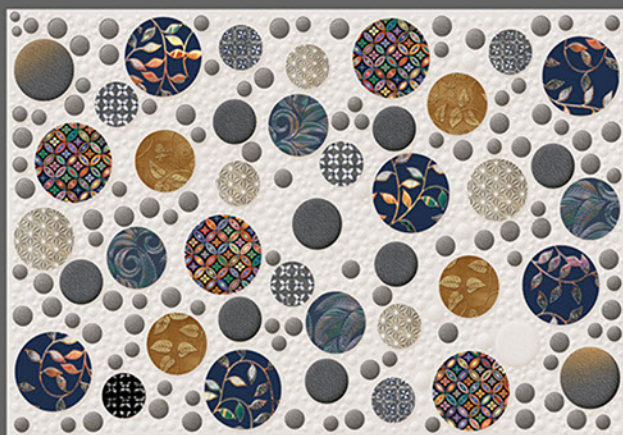

300x
450mm

DIGITAL WALL TILES

1320 HL 2

Applications :

WALL TILES

GLOSSY

KITCHEN

WATER
PROOF

RECTIFIED
TILES

RANDOM
DESIGN