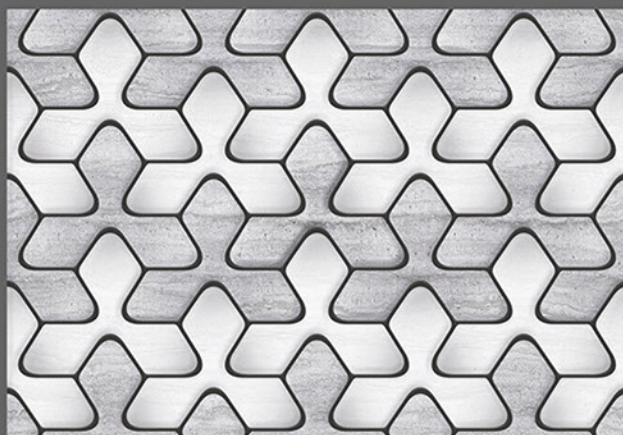

300x  
450mm

DIGITAL WALL TILES

1374-L

1374-HL-1

1374-HL-2

1374-D

Applications :

WALL TILES