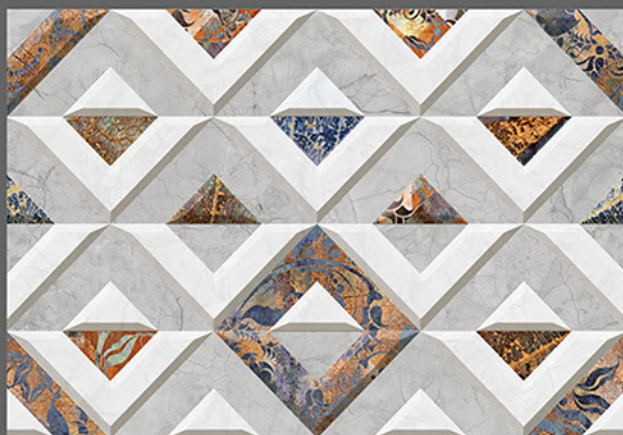

300x
450mm

DIGITAL WALL TILES

1258-HL-1

Applications :

WALL TILES

GLOSSY

KITCHEN

WATER PROOF

RECTIFIED TILES

RANDOM DESIGN