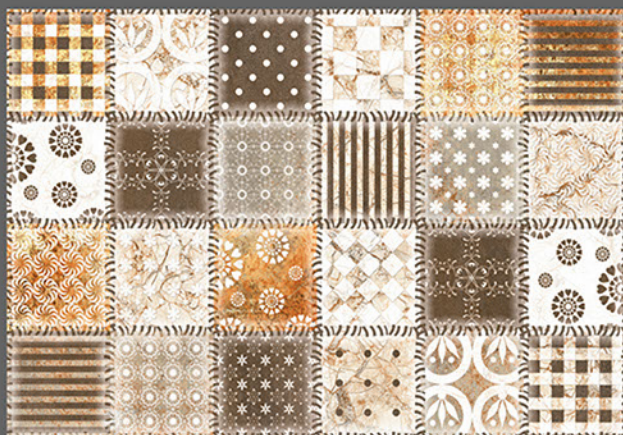

300x
450mm

DIGITAL WALL TILES

1260-HL-2

Applications :

WALL TILES

GLOSSY

KITCHEN

WATER
PROOF

RECTIFIED
TILES

RANDOM
DESIGN