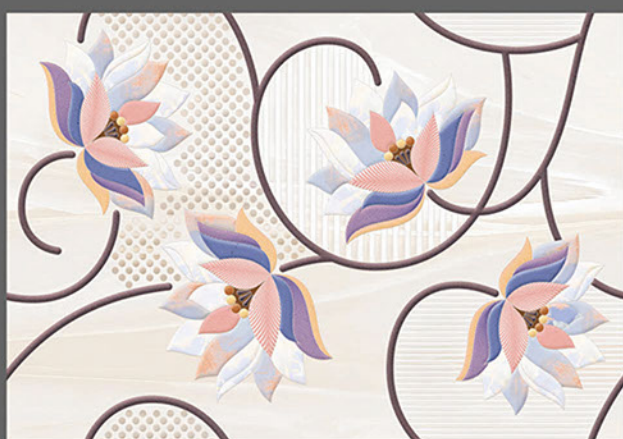

300x
450mm

DIGITAL WALL TILES

1394-HL-1

Applications :

WALL TILES

GLOSSY

KITCHEN

WATER
PROOF

RECTIFIED
TILES

RANDOM
DESIGN