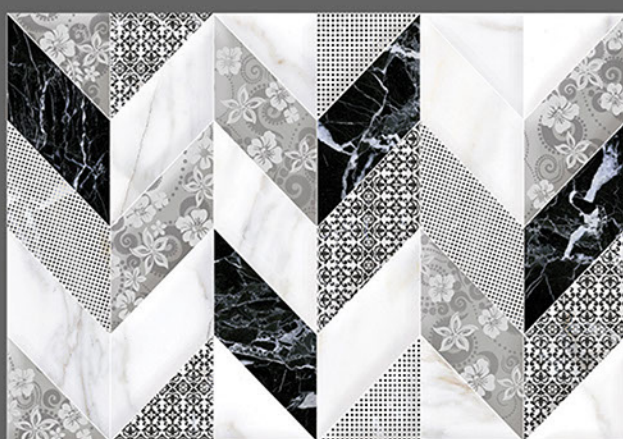

300x
450mm

DIGITAL WALL TILES

1296-HL-1

Applications :

WALL TILES

GLOSSY

KITCHEN

WATER
PROOF

RECTIFIED
TILES

RANDOM
DESIGN