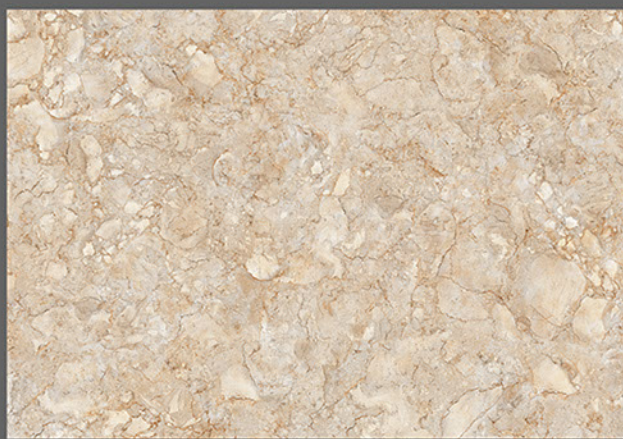

1263-HL-1

1263-HL-2

1263-D

Applications :

WALL TILES

GLOSSY

KITCHEN

WATER PROOF