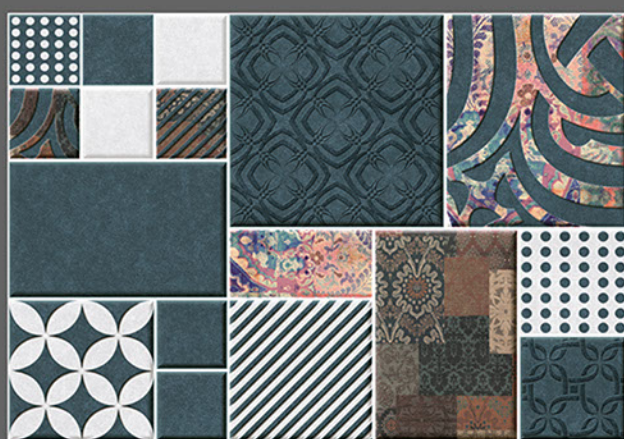

RANDOM  
DESIGN

300x  
450mm

DIGITAL WALL TILES

1341 L

1341 HL 1

1341 HL 2

1341 D

Applications :