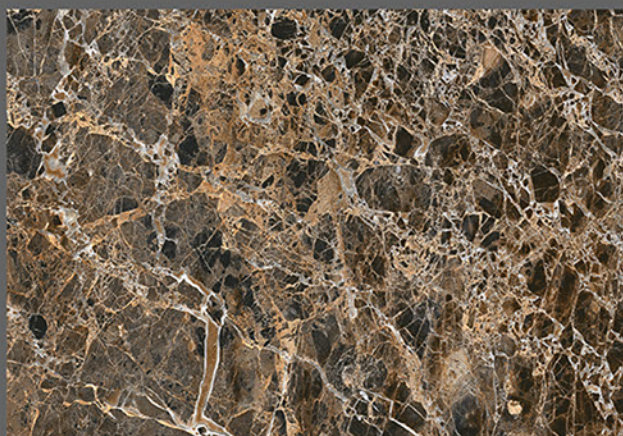

DIGITAL WALL TILES

1348 L

1348 HL 1

1348 HL 2

1348 D

Applications :

WALL TILES

GLOSSY