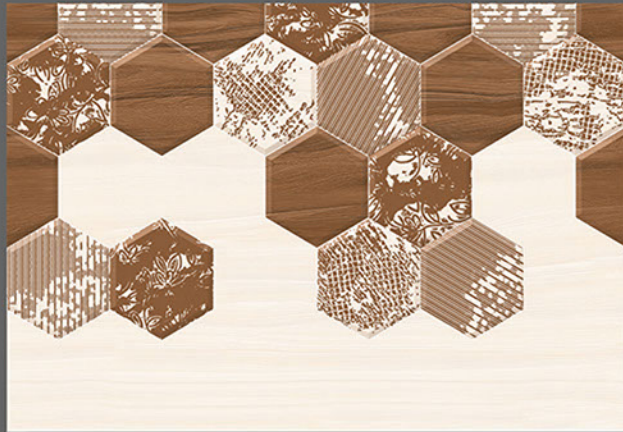

WATER  
PROOF

RECTIFIED  
TILES

RANDOM  
DESIGN

300x  
450mm

DIGITAL WALL TILES

1365-L

1365-HL-1

1365-HL-2