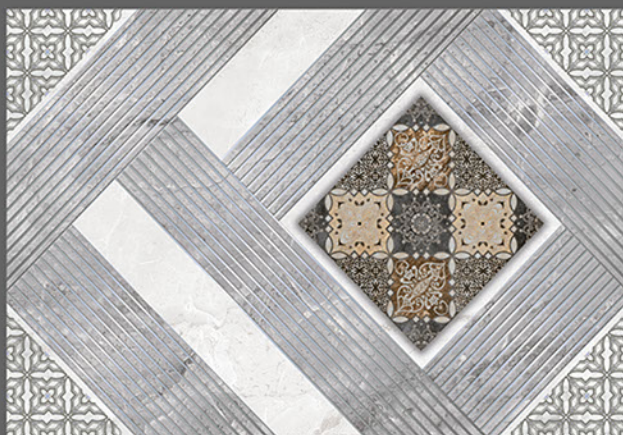

300x
450mm

DIGITAL WALL TILES

1342 HL 1

Applications :

WALL TILES

GLOSSY

KITCHEN

WATER
PROOF

RECTIFIED
TILES

RANDOM
DESIGN