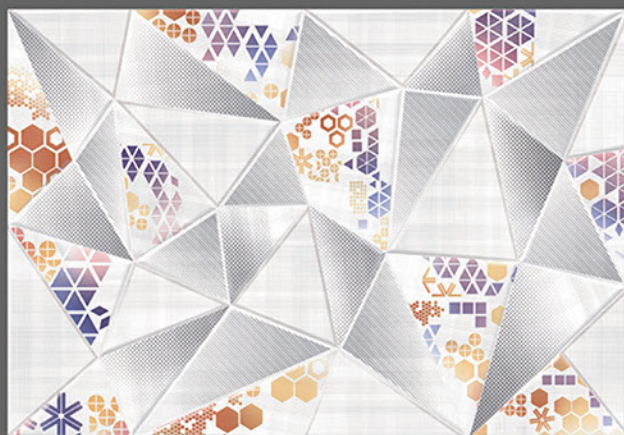

300x
450mm

DIGITAL WALL TILES

1384-HL-2

Applications :

WALL TILES

GLOSSY

KITCHEN

WATER
PROOF

RECTIFIED
TILES

RANDOM
DESIGN