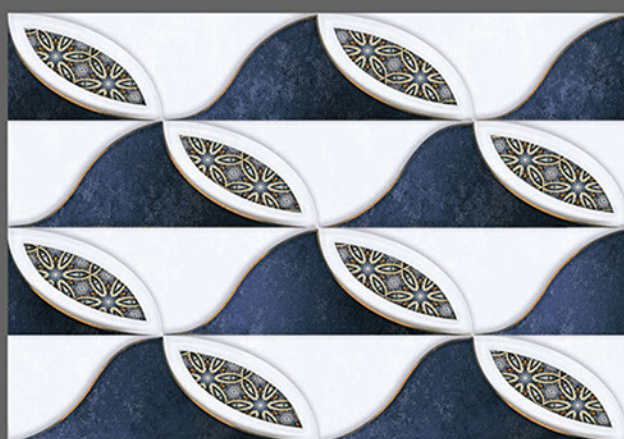

300x
450mm

DIGITAL WALL TILES

1313 HL 1

Applications :

WALL TILES

GLOSSY

KITCHEN

WATER
PROOF

RECTIFIED
TILES

RANDOM
DESIGN