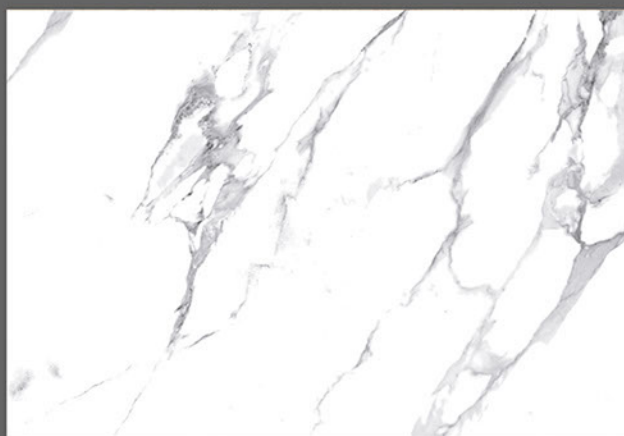

1274-L

Applications :

WALL TILES

GLOSSY

KITCHEN

WATER PROOF

RECTIFIED TILES

RANDOM DESIGN