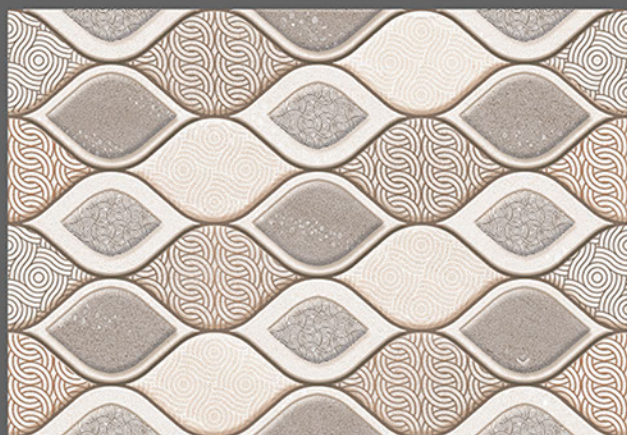

300x  
450mm

DIGITAL WALL TILES

1366-L

1366-HL-1

1366-HL-2

1366-D

Applications :

WALL TILES