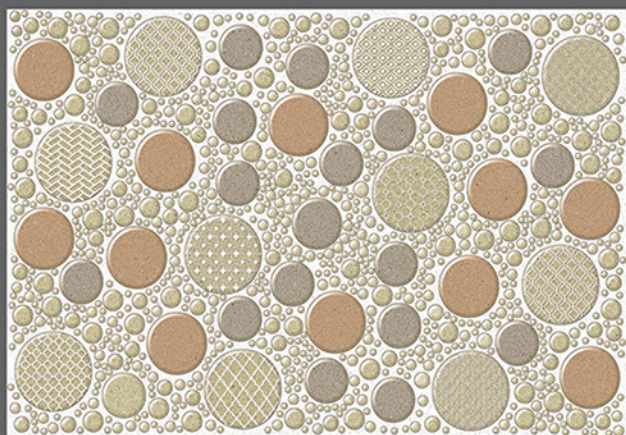

RECTIFIED  
TILES

RANDOM  
DESIGN

300x  
450mm

DIGITAL WALL TILES

1367-L

1368-HL-1

1368-HL-2

1368-D