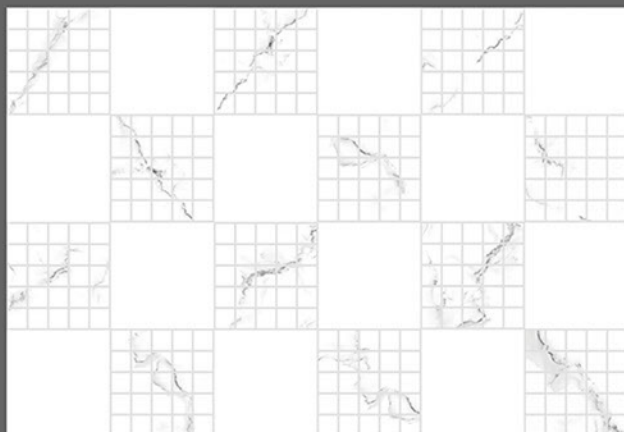

300x
450mm

DIGITAL WALL TILES

1280-L