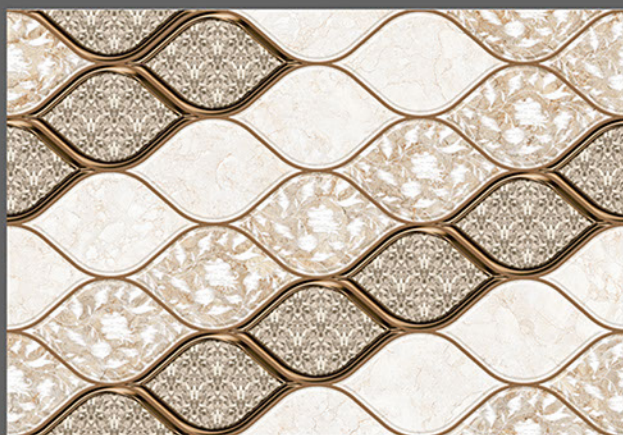

300x
450mm

DIGITAL WALL TILES

1263-HL-2

Applications :

WALL TILES

GLOSSY

KITCHEN

WATER PROOF

RECTIFIED TILES

RANDOM DESIGN