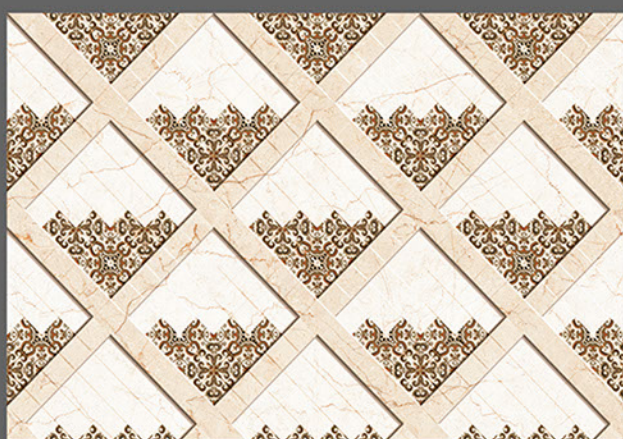

KITCHEN

WATER PROOF

RECTIFIED TILES

RANDOM DESIGN

300x  
450mm

DIGITAL WALL TILES

1259-L

1259-HL-1