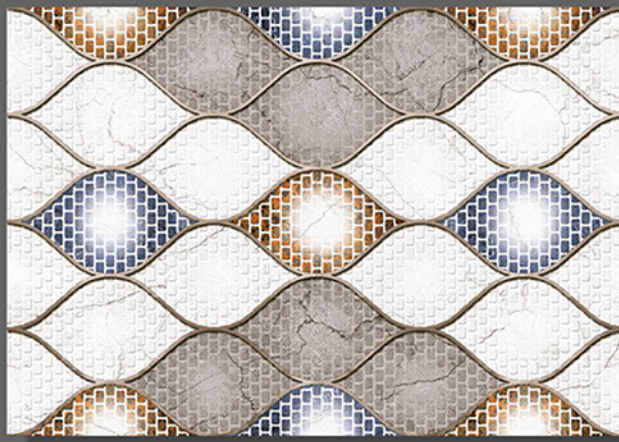

300x
450mm

DIGITAL WALL TILES

1266-HL-1

Applications :

WALL TILES

GLOSSY

KITCHEN

WATER
PROOF

RECTIFIED
TILES

RANDOM
DESIGN