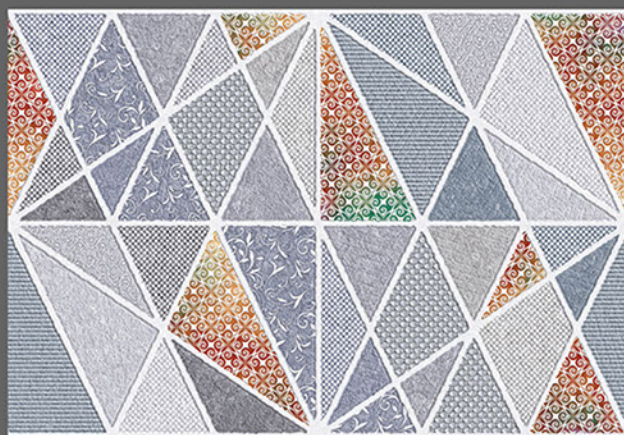

300x
450mm

DIGITAL WALL TILES

1375-HL-2

Applications :

WALL TILES

GLOSSY

KITCHEN

WATER
PROOF

RECTIFIED
TILES

RANDOM
DESIGN