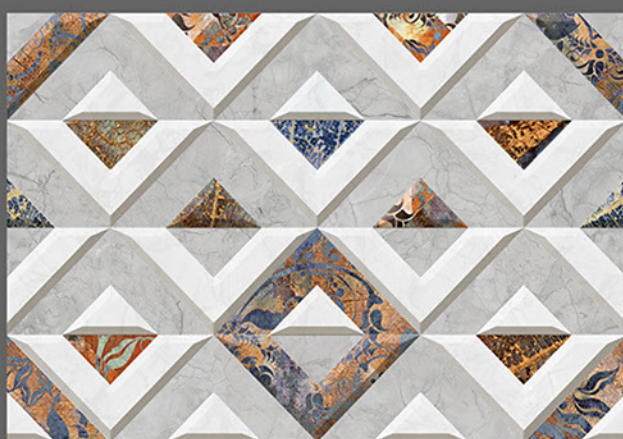

300x
450mm

DIGITAL WALL TILES

1258-HL-1

Applications :

WALL TILES

GLOSSY

KITCHEN

WATER PROOF

RECTIFIED TILES

RANDOM DESIGN