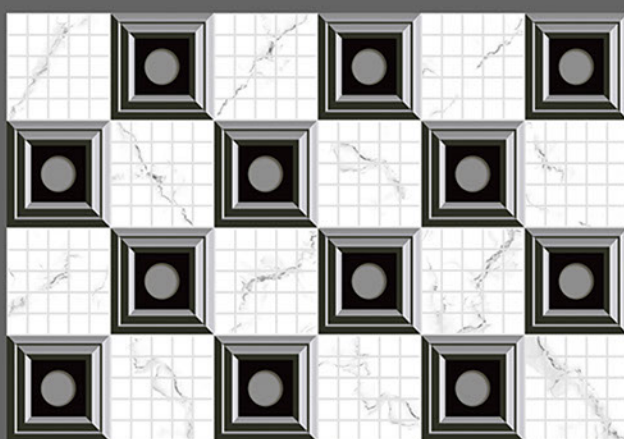

RANDOM  
DESIGN

300x  
450mm

DIGITAL WALL TILES

1280-L

1280-HL-1

1280-HL-1

1280-L

Applications :