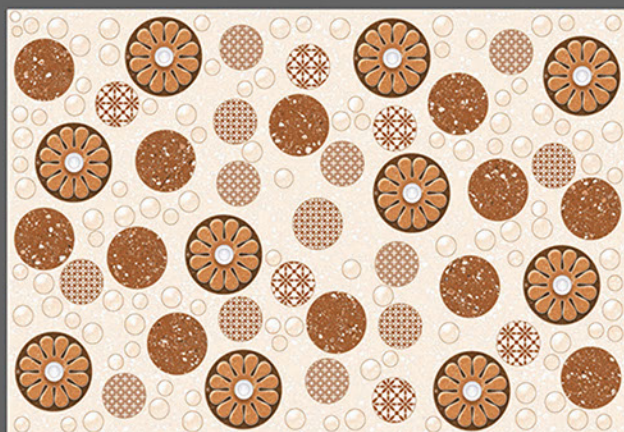

WATER  
PROOF

RECTIFIED  
TILES

RANDOM  
DESIGN

300x  
450mm

DIGITAL WALL TILES

1398-L

1398-HL-1

1398-HL-2