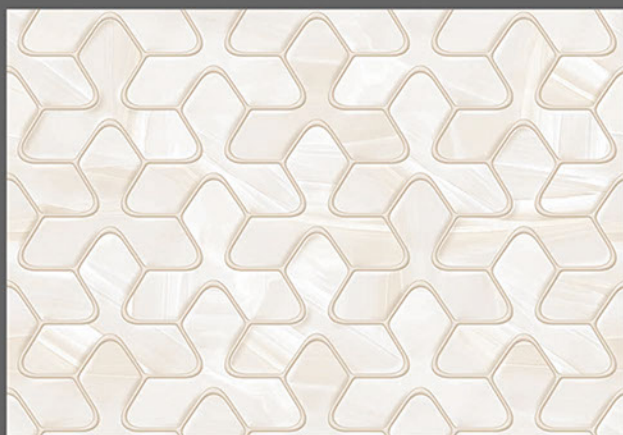

300x
450mm

DIGITAL WALL TILES

1394-HL-2

Applications :

WALL TILES

GLOSSY

KITCHEN

WATER
PROOF

RECTIFIED
TILES

RANDOM
DESIGN