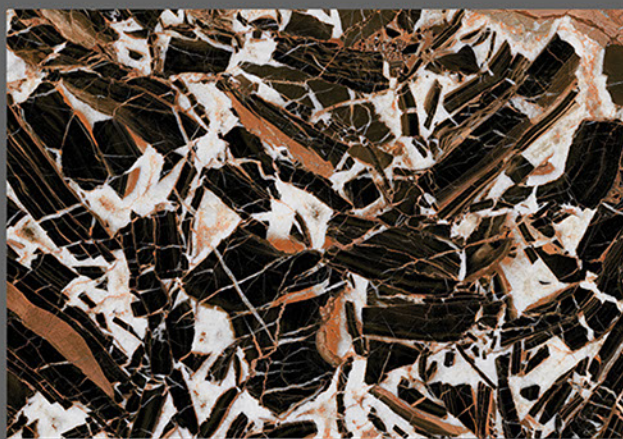

1330 D

Applications :

WALL TILES

GLOSSY

KITCHEN

WATER PROOF

RECTIFIED TILES

RANDOM DESIGN