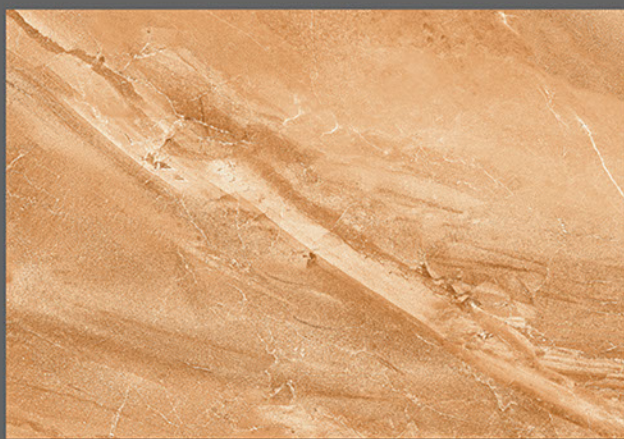

1289-D

Applications :

WALL TILES

GLOSSY

KITCHEN

WATER
PROOF

RECTIFIED
TILES

RANDOM
DESIGN