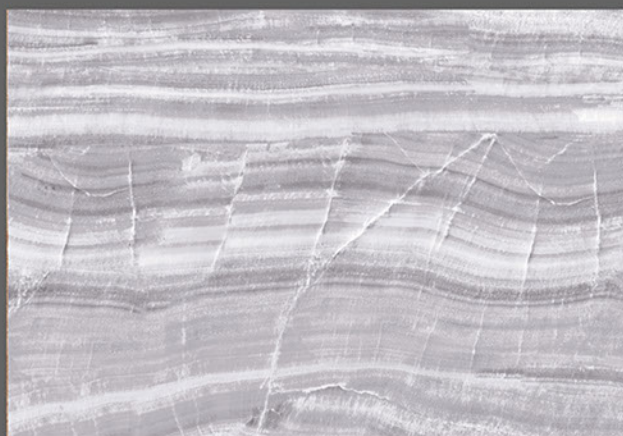

1285-HL-1

1285-HL-1

1285-D

Applications :

WALL TILES

GLOSSY

KITCHEN

WATER  
PROOF