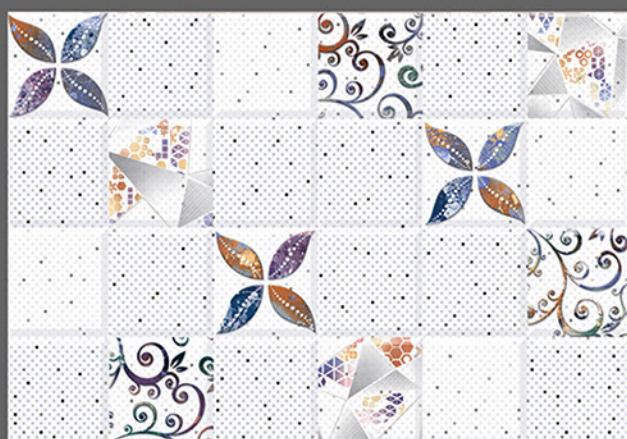

KITCHEN

WATER  
PROOF

RECTIFIED  
TILES

RANDOM  
DESIGN

300x  
450mm

DIGITAL WALL TILES

1363-HL-1

1363-HL-2