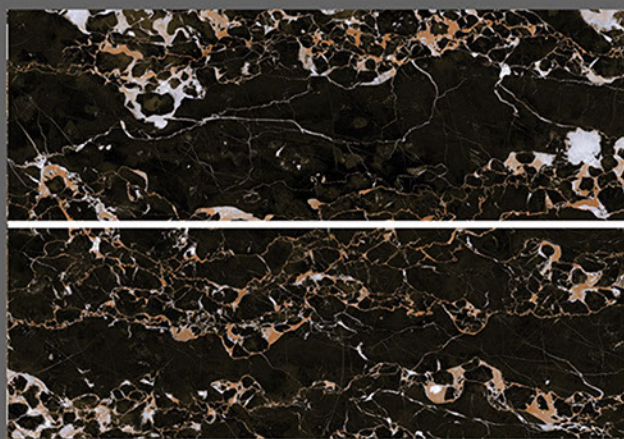

WATER PROOF

RECTIFIED TILES

RANDOM DESIGN

300x  
450mm

DIGITAL WALL TILES

1282-L

1282-HL-1

1282-HL-1