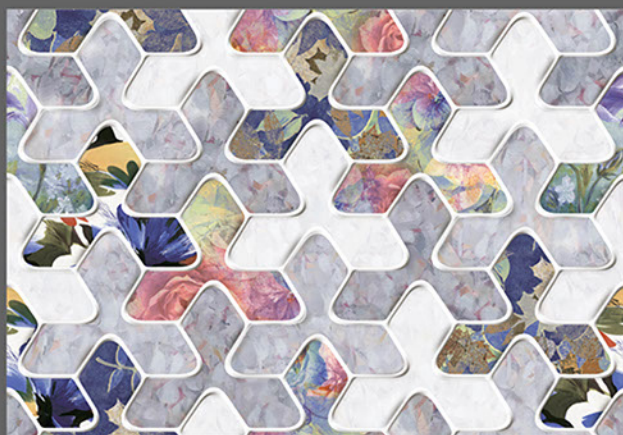

300x
450mm

DIGITAL WALL TILES

1338 HL 1

Applications :

WALL TILES

GLOSSY

KITCHEN

WATER PROOF

RECTIFIED TILES

RANDOM DESIGN