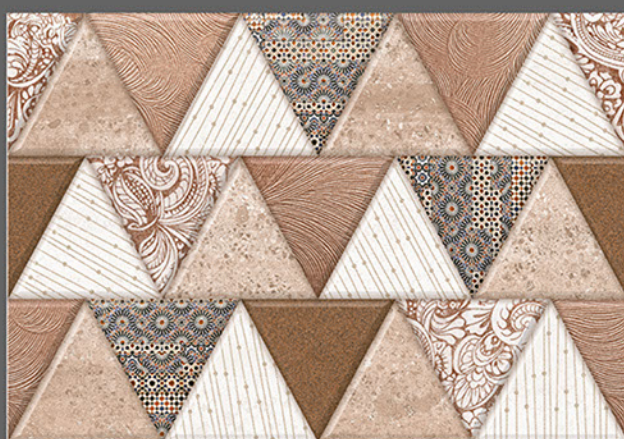

300x
450mm

DIGITAL WALL TILES

1275-HL-1

Applications :

WALL TILES

GLOSSY

KITCHEN

WATER
PROOF

RECTIFIED
TILES

RANDOM
DESIGN