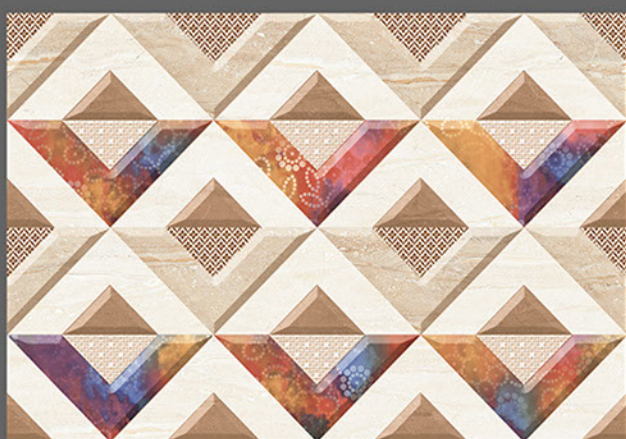

RECTIFIED  
TILES

RANDOM  
DESIGN

300x  
450mm

DIGITAL WALL TILES

1376-L

1376-HL-1

1376-HL-2

1376-D