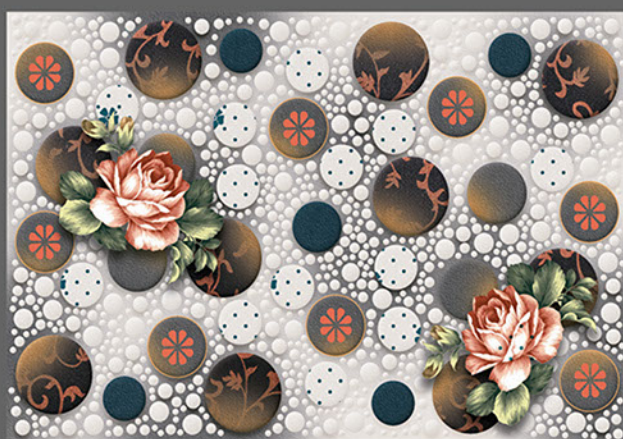

300x
450mm

DIGITAL WALL TILES

1320 HL 1

Applications :

WALL TILES

GLOSSY

KITCHEN

WATER
PROOF

RECTIFIED
TILES

RANDOM
DESIGN