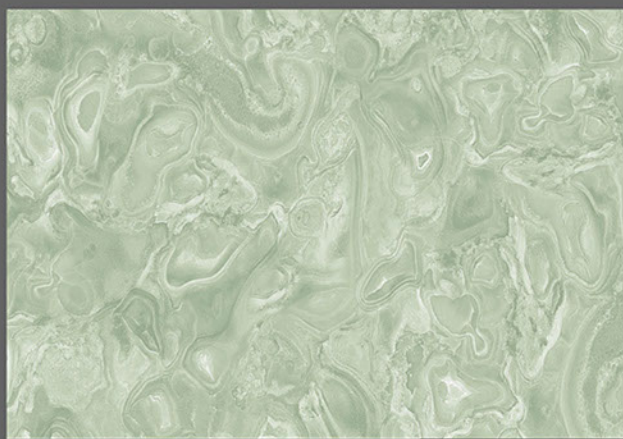

WATER  
PROOF

RECTIFIED  
TILES

RANDOM  
DESIGN

300x  
450mm

DIGITAL WALL TILES

1390-L

1390-HL-1

1390-HL-2