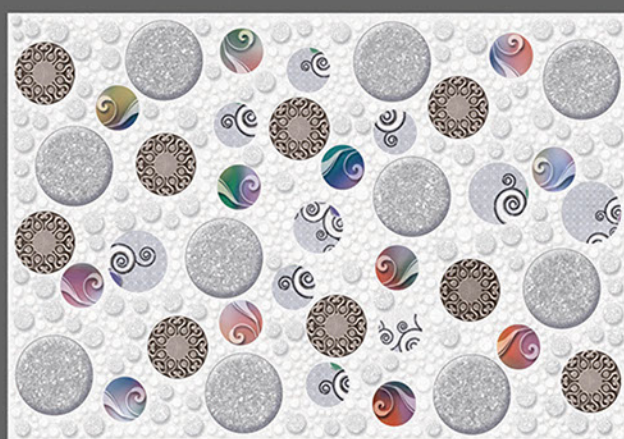

300x
450mm

DIGITAL WALL TILES

1389-HL-1

Applications :

WALL TILES

GLOSSY

KITCHEN

WATER
PROOF

RECTIFIED
TILES

RANDOM
DESIGN