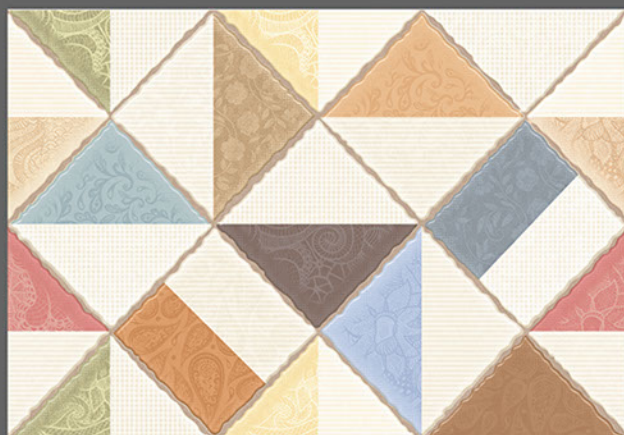

300x
450mm

DIGITAL WALL TILES

2019 HL 1

Applications :

WALL TILES

MATT

KITCHEN

WATER
PROOF

RECTIFIED
TILES

RANDOM
DESIGN