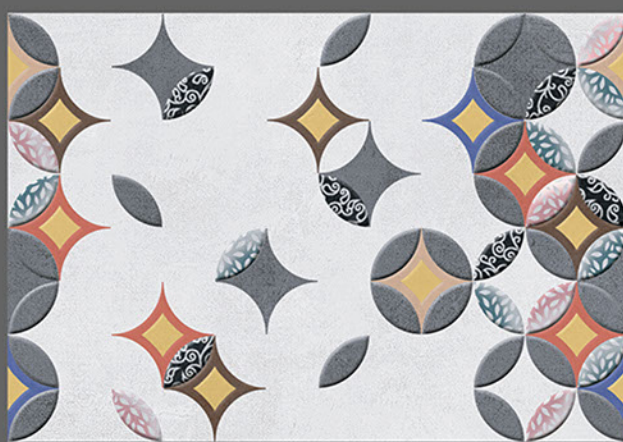

300x
450mm

DIGITAL WALL TILES

2059 HL 1

Applications :

WALL TILES

GLOSSY

KITCHEN

WATER
PROOF

RECTIFIED
TILES

RANDOM
DESIGN