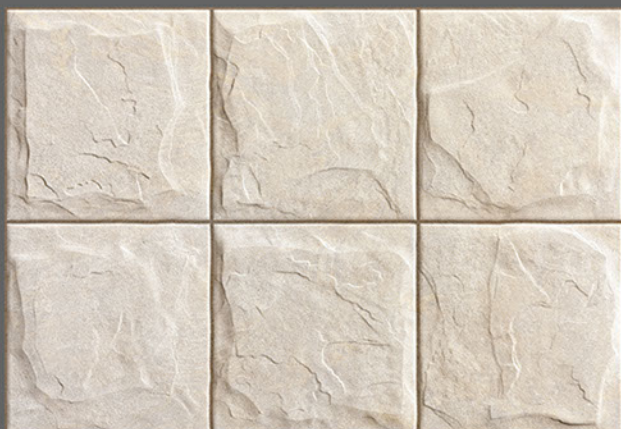

WATER
PROOF

RECTIFIED
TILES

RANDOM
DESIGN

300x
450mm

DIGITAL WALL TILES

2013 L

2013 HL 1

2013 HL 1