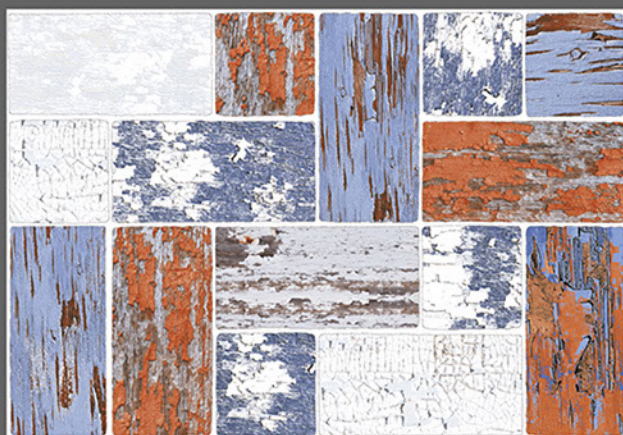

300x
450mm

DIGITAL WALL TILES

2025 HL 1

Applications :

WALL TILES

MATT

KITCHEN

WATER
PROOF

RECTIFIED
TILES

RANDOM
DESIGN