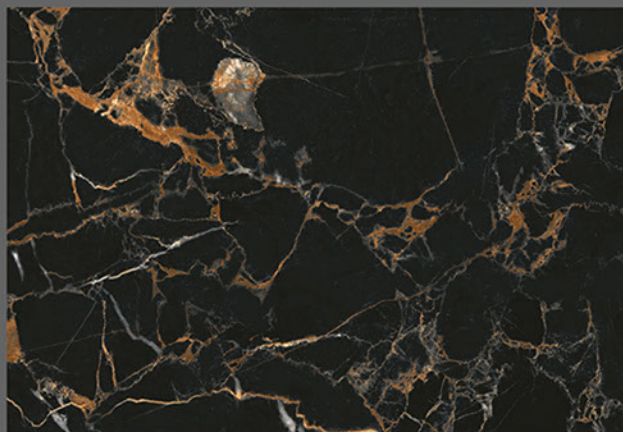

300x
450mm

DIGITAL WALL TILES

2014 L