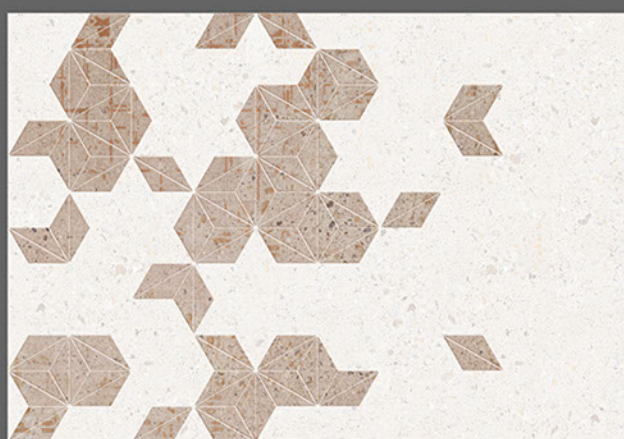

2016 HL 1

2016 HL 1

2016 D

Applications :

WALL TILES

MATT

KITCHEN

WATER
PROOF