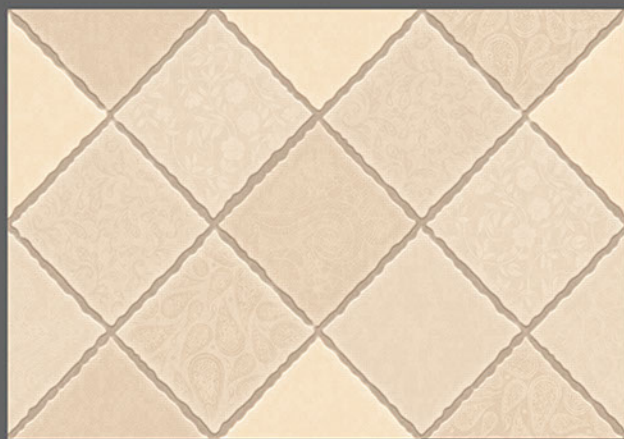

2019 D

Applications :

WALL TILES

MATT

KITCHEN

WATER
PROOF

RECTIFIED
TILES

RANDOM
DESIGN