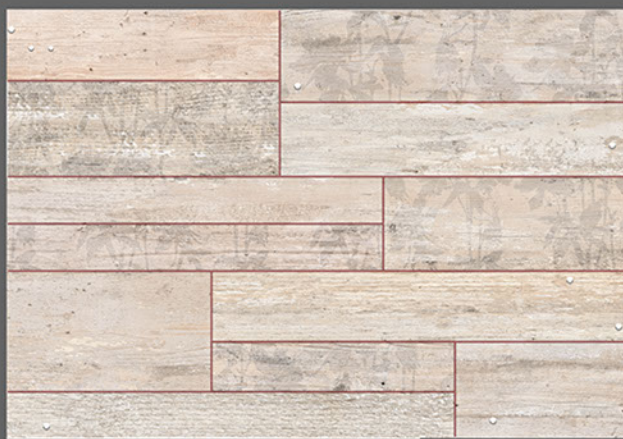

2063 HL 1

2063 HL 1

2063 L

Applications :

WALL TILES

GLOSSY

KITCHEN

WATER
PROOF