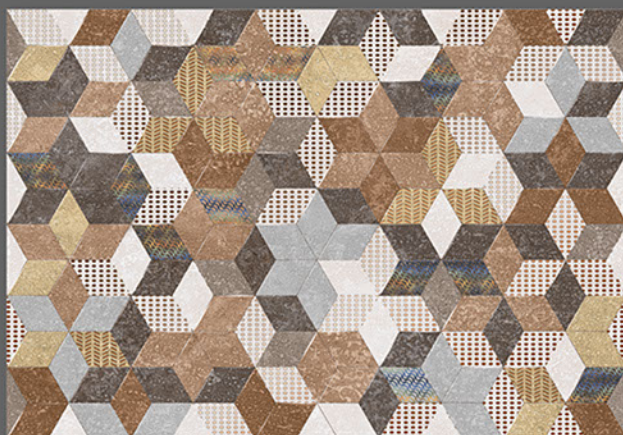

KITCHEN

WATER
PROOF

RECTIFIED
TILES

RANDOM
DESIGN

300x
450mm

DIGITAL WALL TILES

2057 L

2057 HL 1