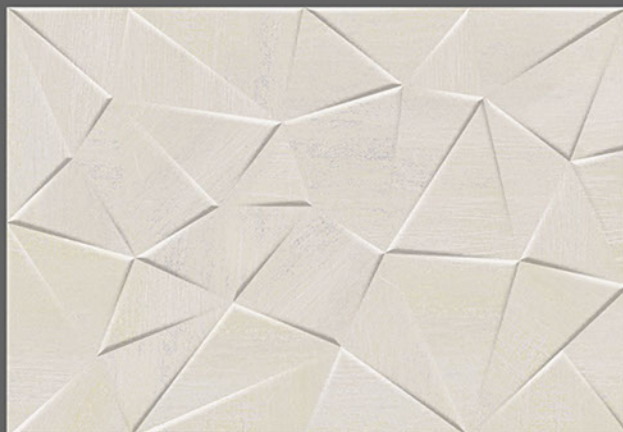

300x
450mm

DIGITAL WALL TILES

2066 L