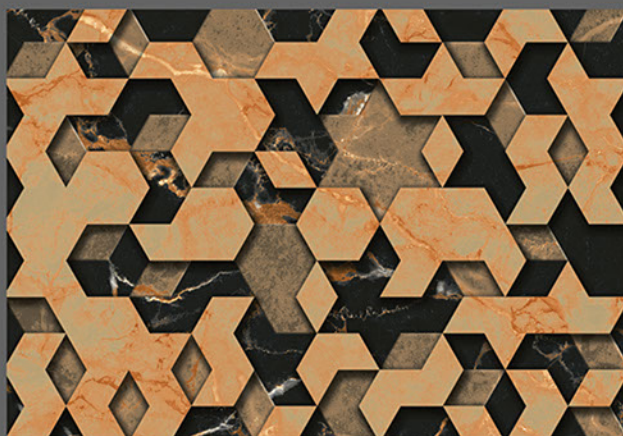

300x
450mm

DIGITAL WALL TILES

2014 L

2014 HL 1

2014 HL 1

2014 D

Applications :

WALL TILES