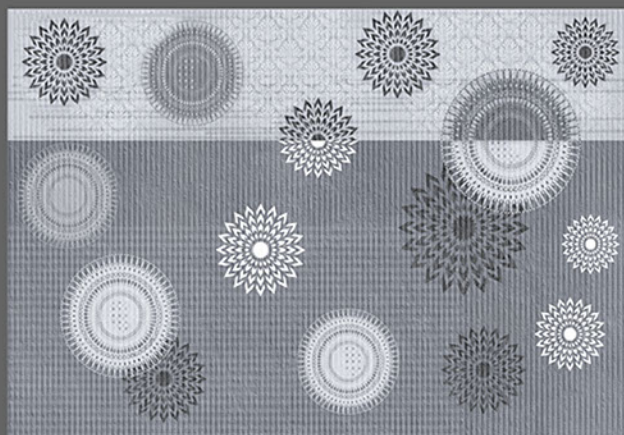

WATER
PROOF

RECTIFIED
TILES

RANDOM
DESIGN

300x
450mm

DIGITAL WALL TILES

2051 L

2051 HL 1

2051 HL 1