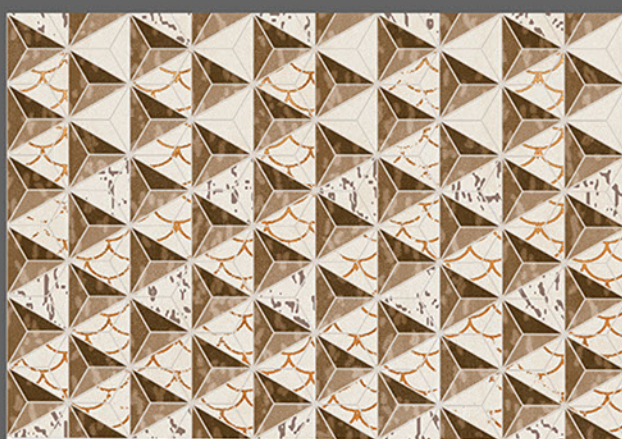

WATER
PROOF

RECTIFIED
TILES

RANDOM
DESIGN

300x
450mm

DIGITAL WALL TILES

2061 L

2061 HL 1

2061 HL 1