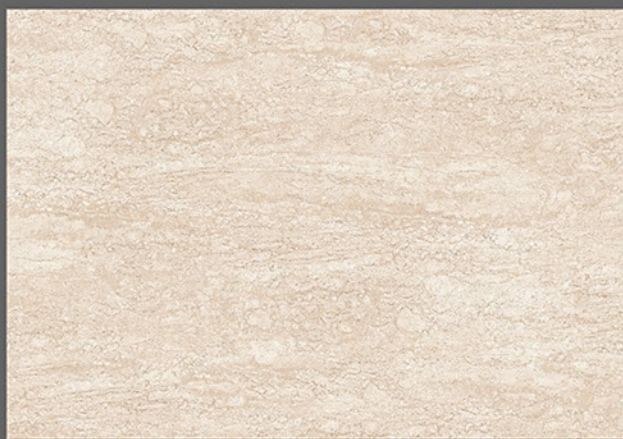

2018 D

Applications :

WALL TILES

MATT

KITCHEN

WATER
PROOF

RECTIFIED
TILES

RANDOM
DESIGN