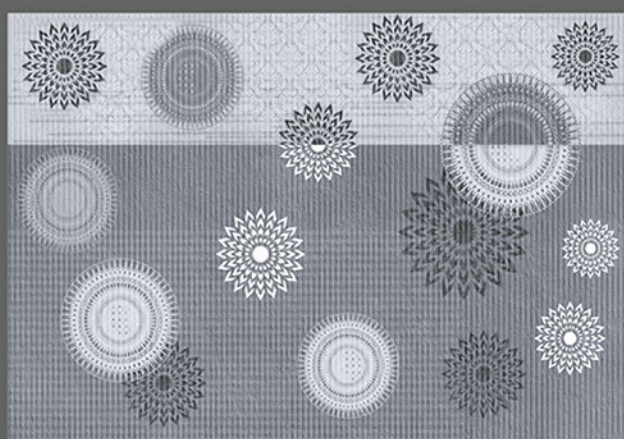

WATER
PROOF

RECTIFIED
TILES

RANDOM
DESIGN

300x
450mm

DIGITAL WALL TILES

2051 L

2051 HL 1

2051 HL 1