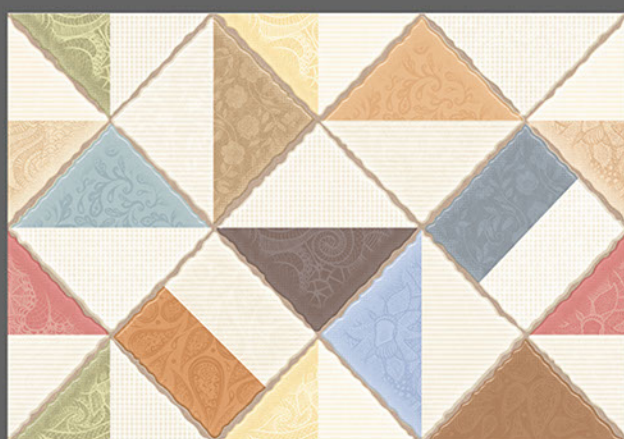

300x
450mm

DIGITAL WALL TILES

2019 HL 1

Applications :

WALL TILES

MATT

KITCHEN

WATER
PROOF

RECTIFIED
TILES

RANDOM
DESIGN