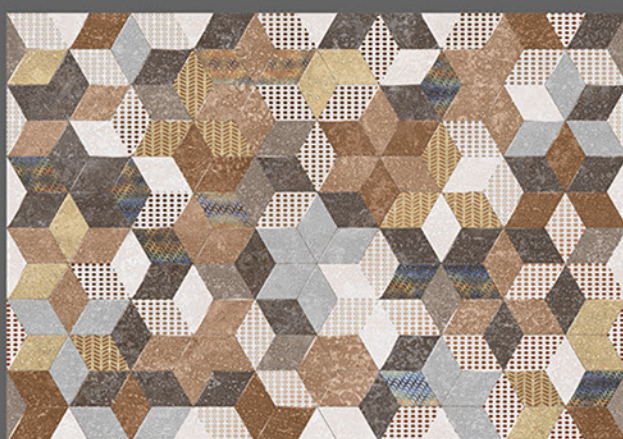

KITCHEN

WATER
PROOF

RECTIFIED
TILES

RANDOM
DESIGN

300x
450mm

DIGITAL WALL TILES

2057 L

2057 HL 1