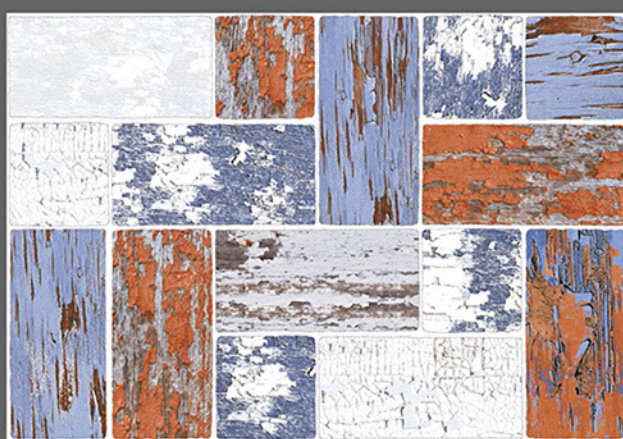

300x
450mm

DIGITAL WALL TILES

2025 HL 1

Applications :

WALL TILES

MATT

KITCHEN

WATER
PROOF

RECTIFIED
TILES

RANDOM
DESIGN