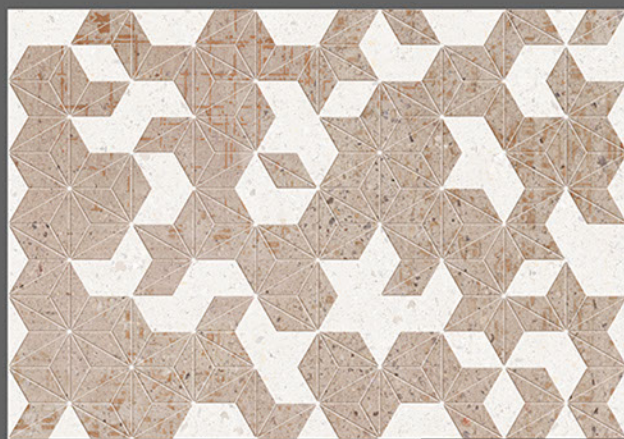

2016 HL 1

2016 HL 1

2016 D

Applications :

WALL TILES

MATT

KITCHEN

WATER
PROOF