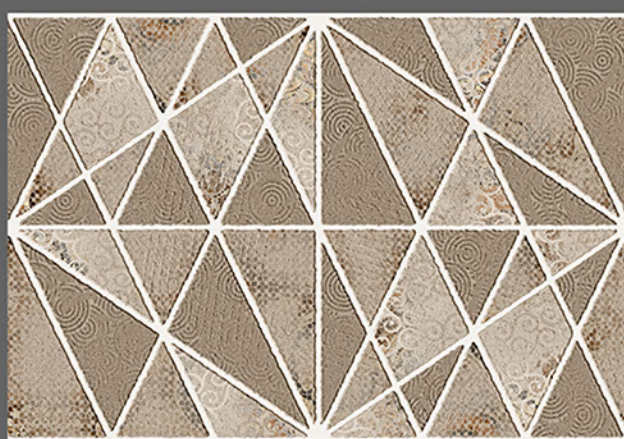

RECTIFIED
TILES

RANDOM
DESIGN

300x
450mm

DIGITAL WALL TILES

2040 L

2040 HL 1

2040 HL 1

2040 D