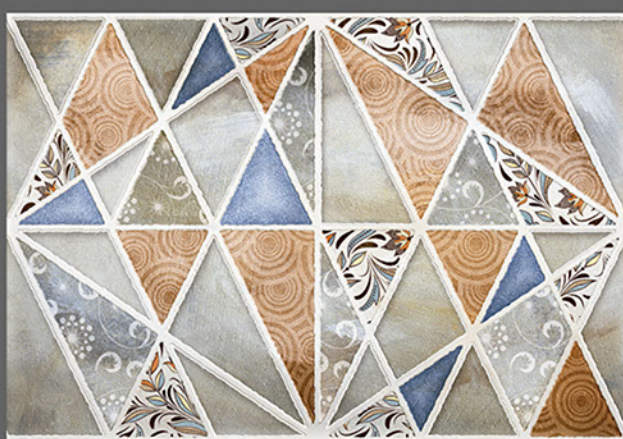

300x
450mm

DIGITAL WALL TILES

2049 HL 1

Applications :

WALL TILES

GLOSSY

KITCHEN

WATER
PROOF

RECTIFIED
TILES

RANDOM
DESIGN