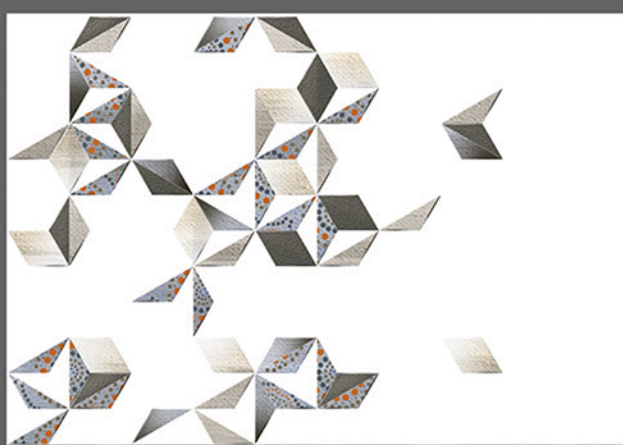

KITCHEN

WATER
PROOF

RECTIFIED
TILES

RANDOM
DESIGN

300x
450mm

DIGITAL WALL TILES

2006 L

2006 HL 1