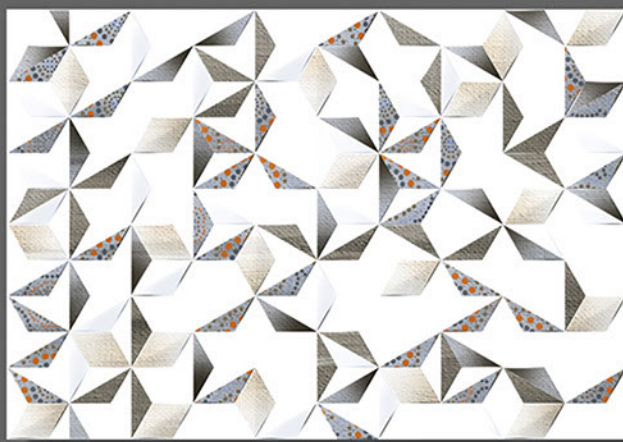

2006 D

Applications :

WALL TILES

MATT

KITCHEN

WATER
PROOF

RECTIFIED
TILES

RANDOM
DESIGN