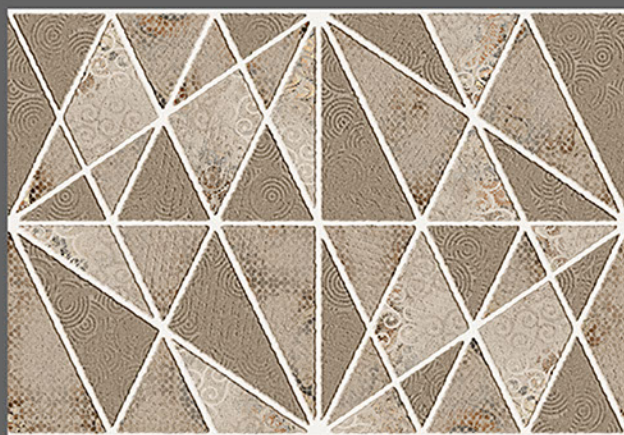

RECTIFIED
TILES

RANDOM
DESIGN

300x
450mm

DIGITAL WALL TILES

2040 L

2040 HL 1

2040 HL 1

2040 D