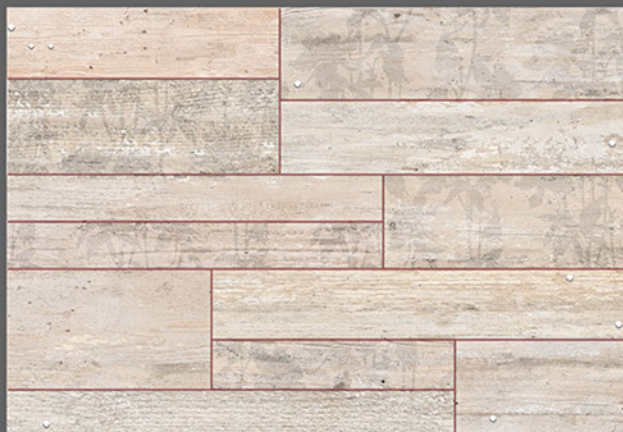

300x
450mm

DIGITAL WALL TILES

2063 L