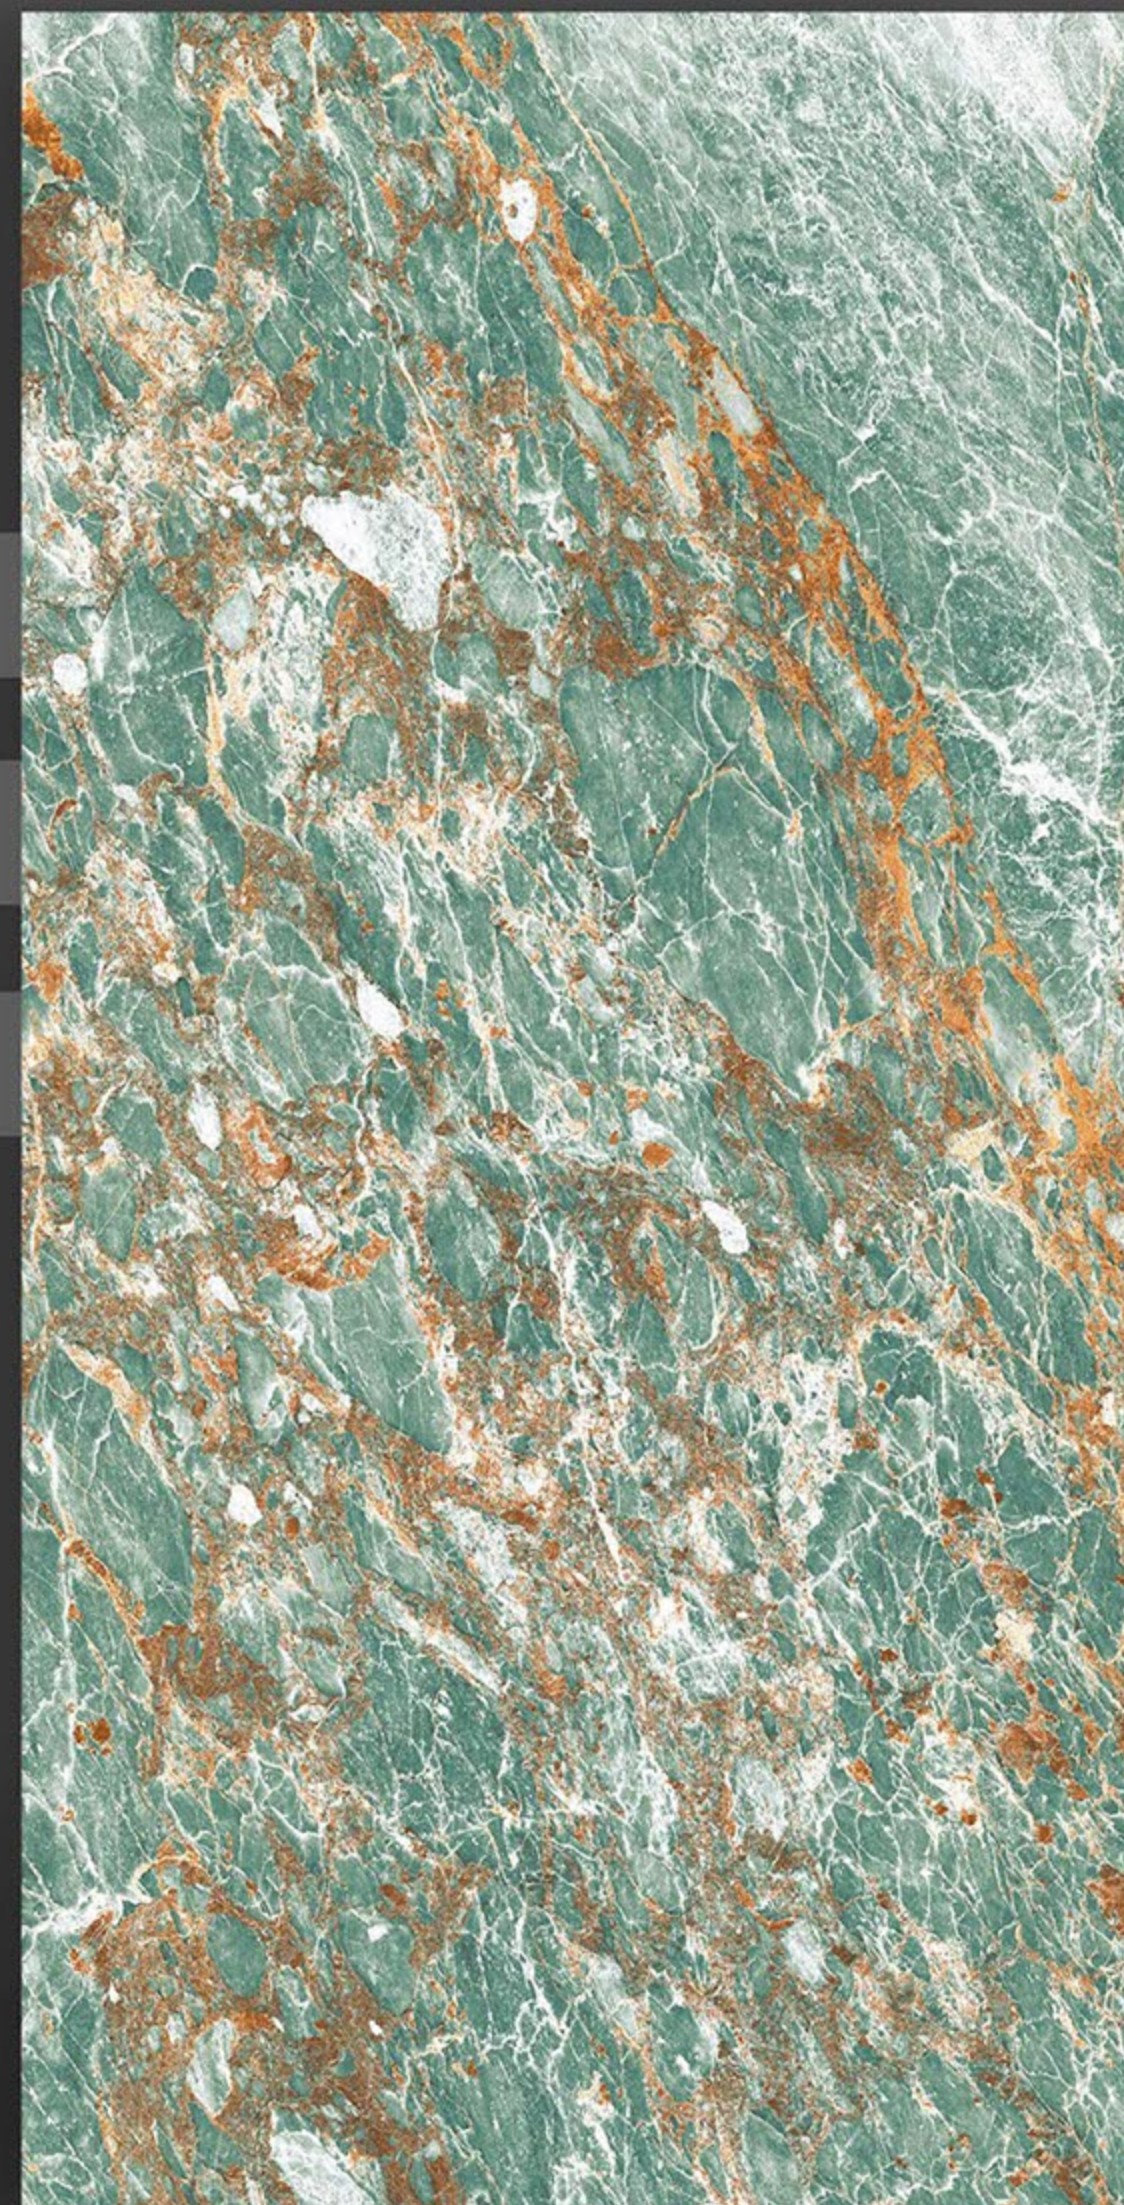

EMERALD GREEN

VIVID SERIES 

600X1200.MM

HIGH GLOSS

EMPRA LOUISE

VIVID SERIES 

600X1200.MM

HIGH GLOSS