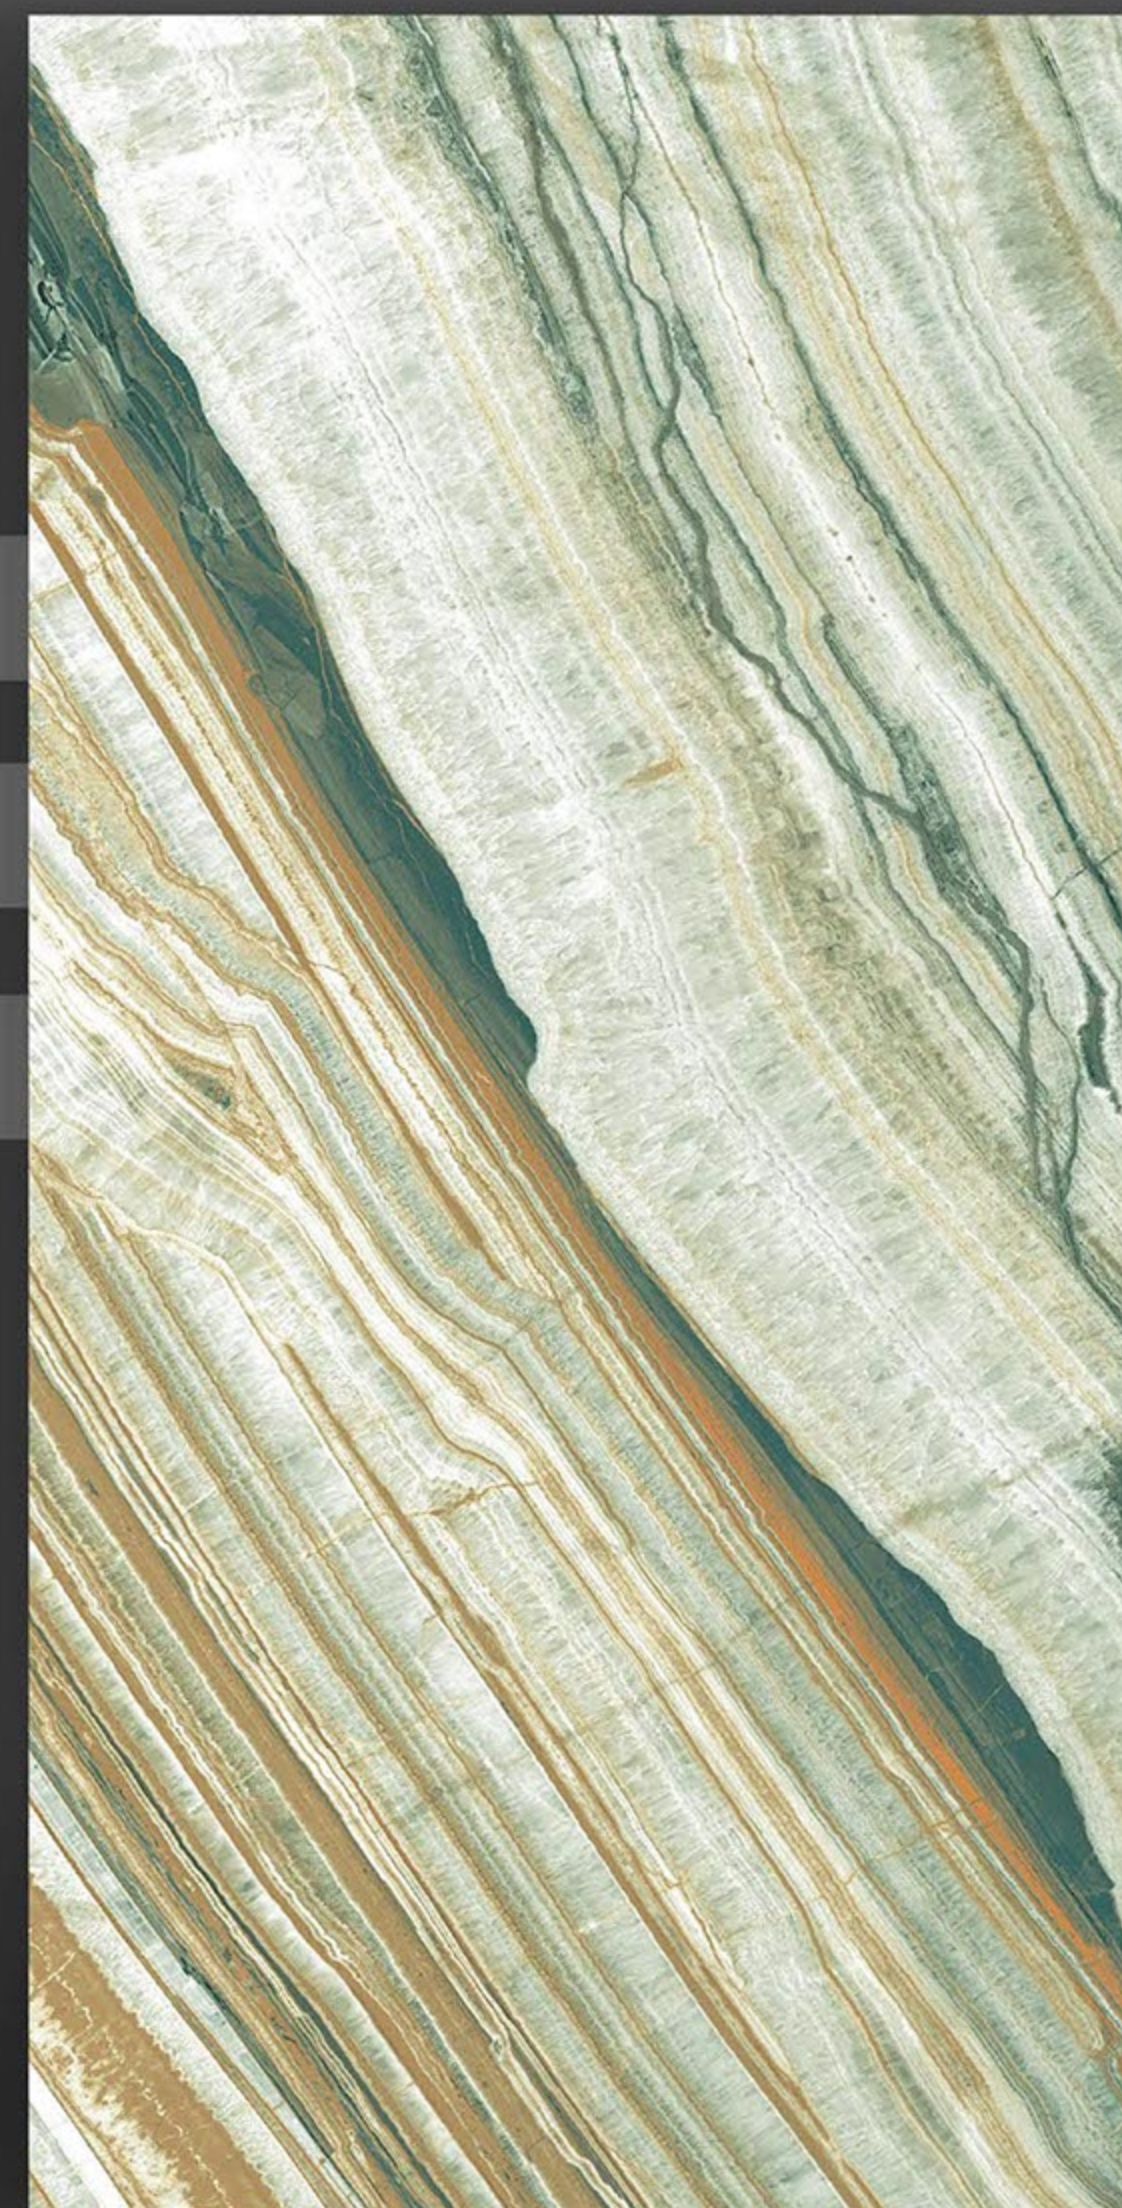

OCEAN GREEN

VIVID SERIES

600X1200.MM

GLOSSY