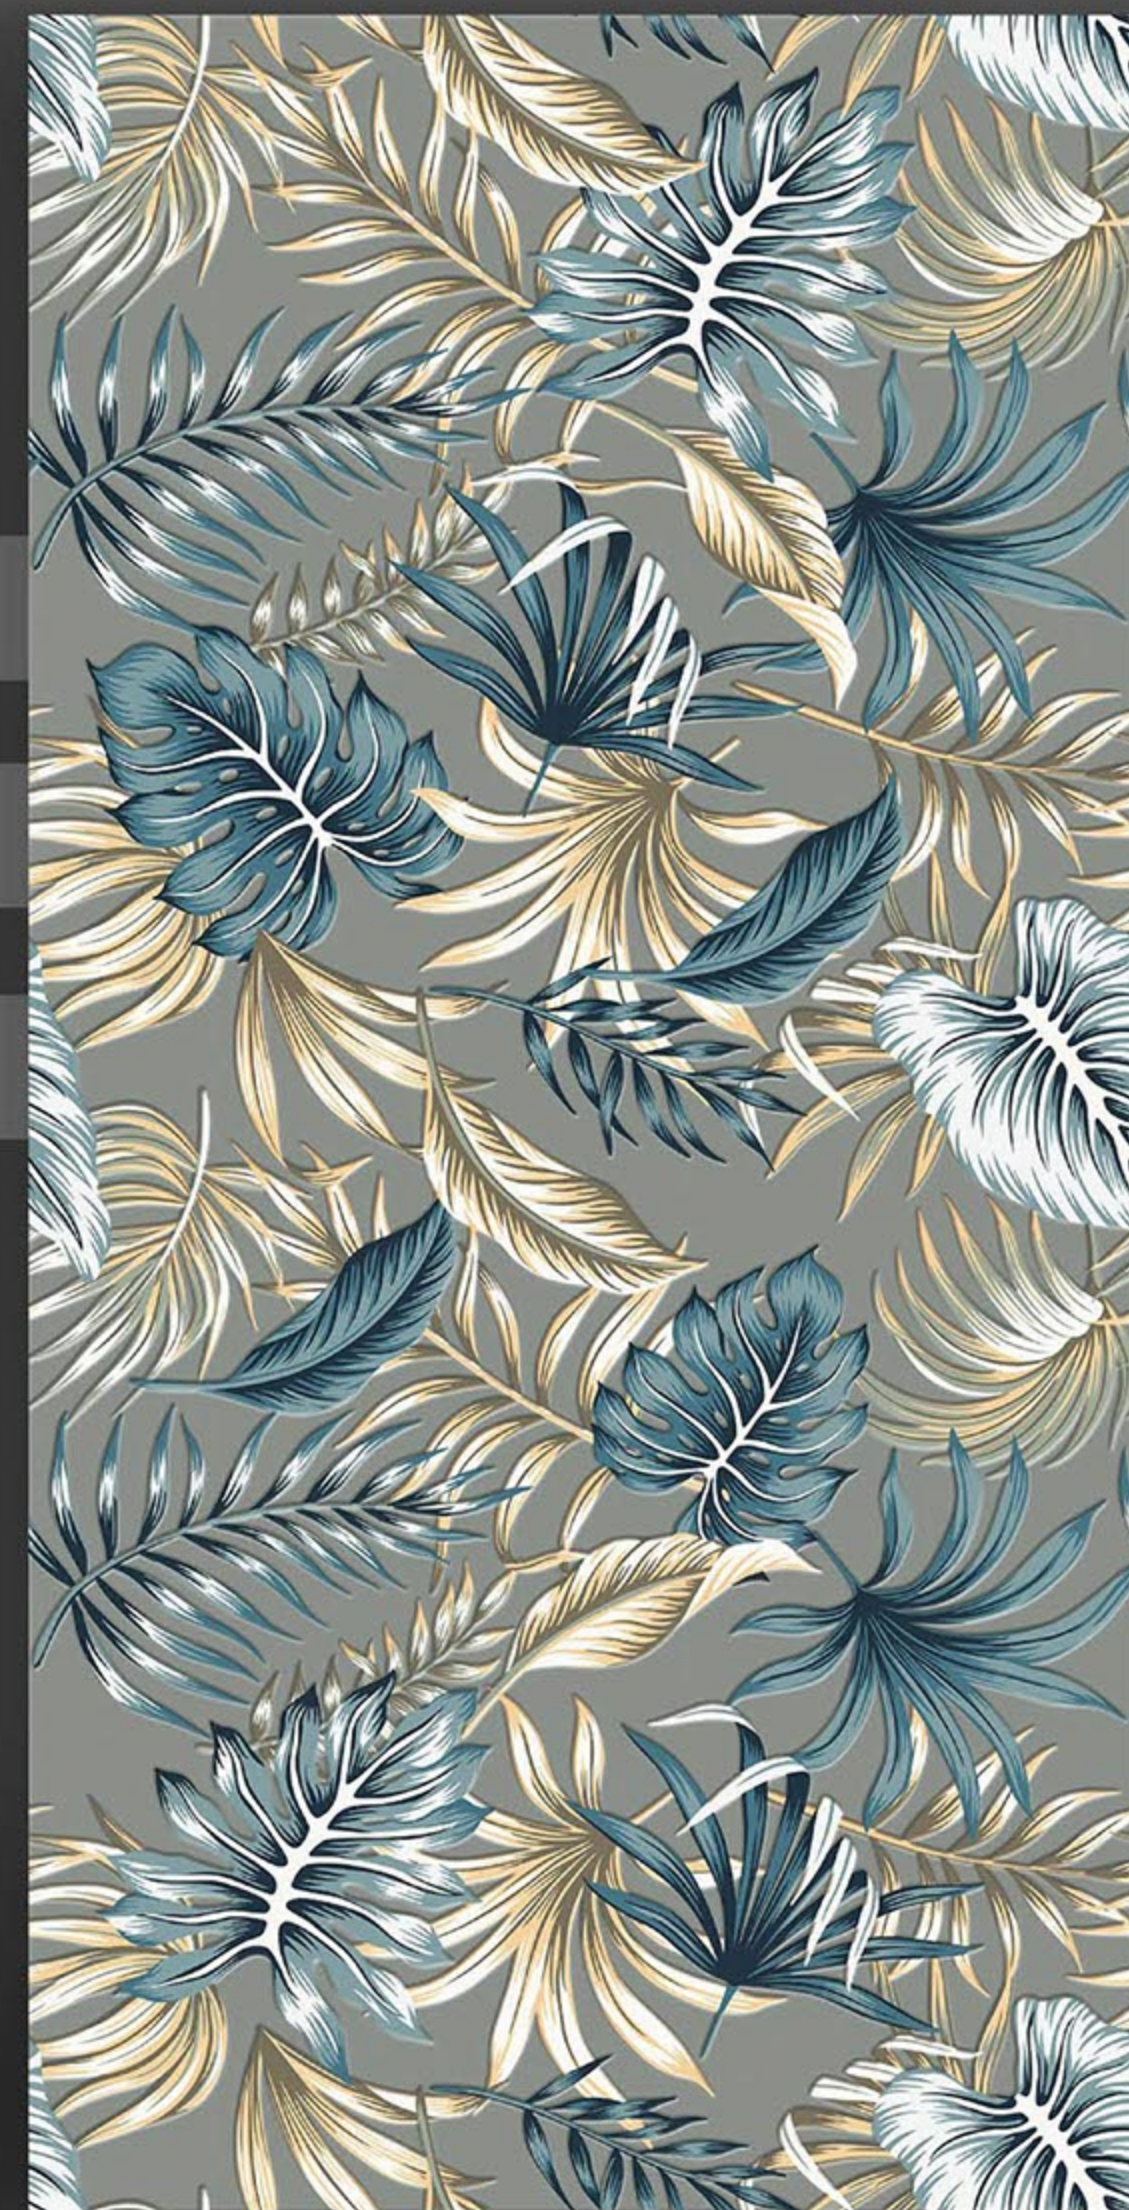

VERDE ONYX

VIVID SERIES 

600X1200.MM

GLOSSY

VINIL FLOWER

VIVID SERIES

600X1200.MM

HIGH GLOSS