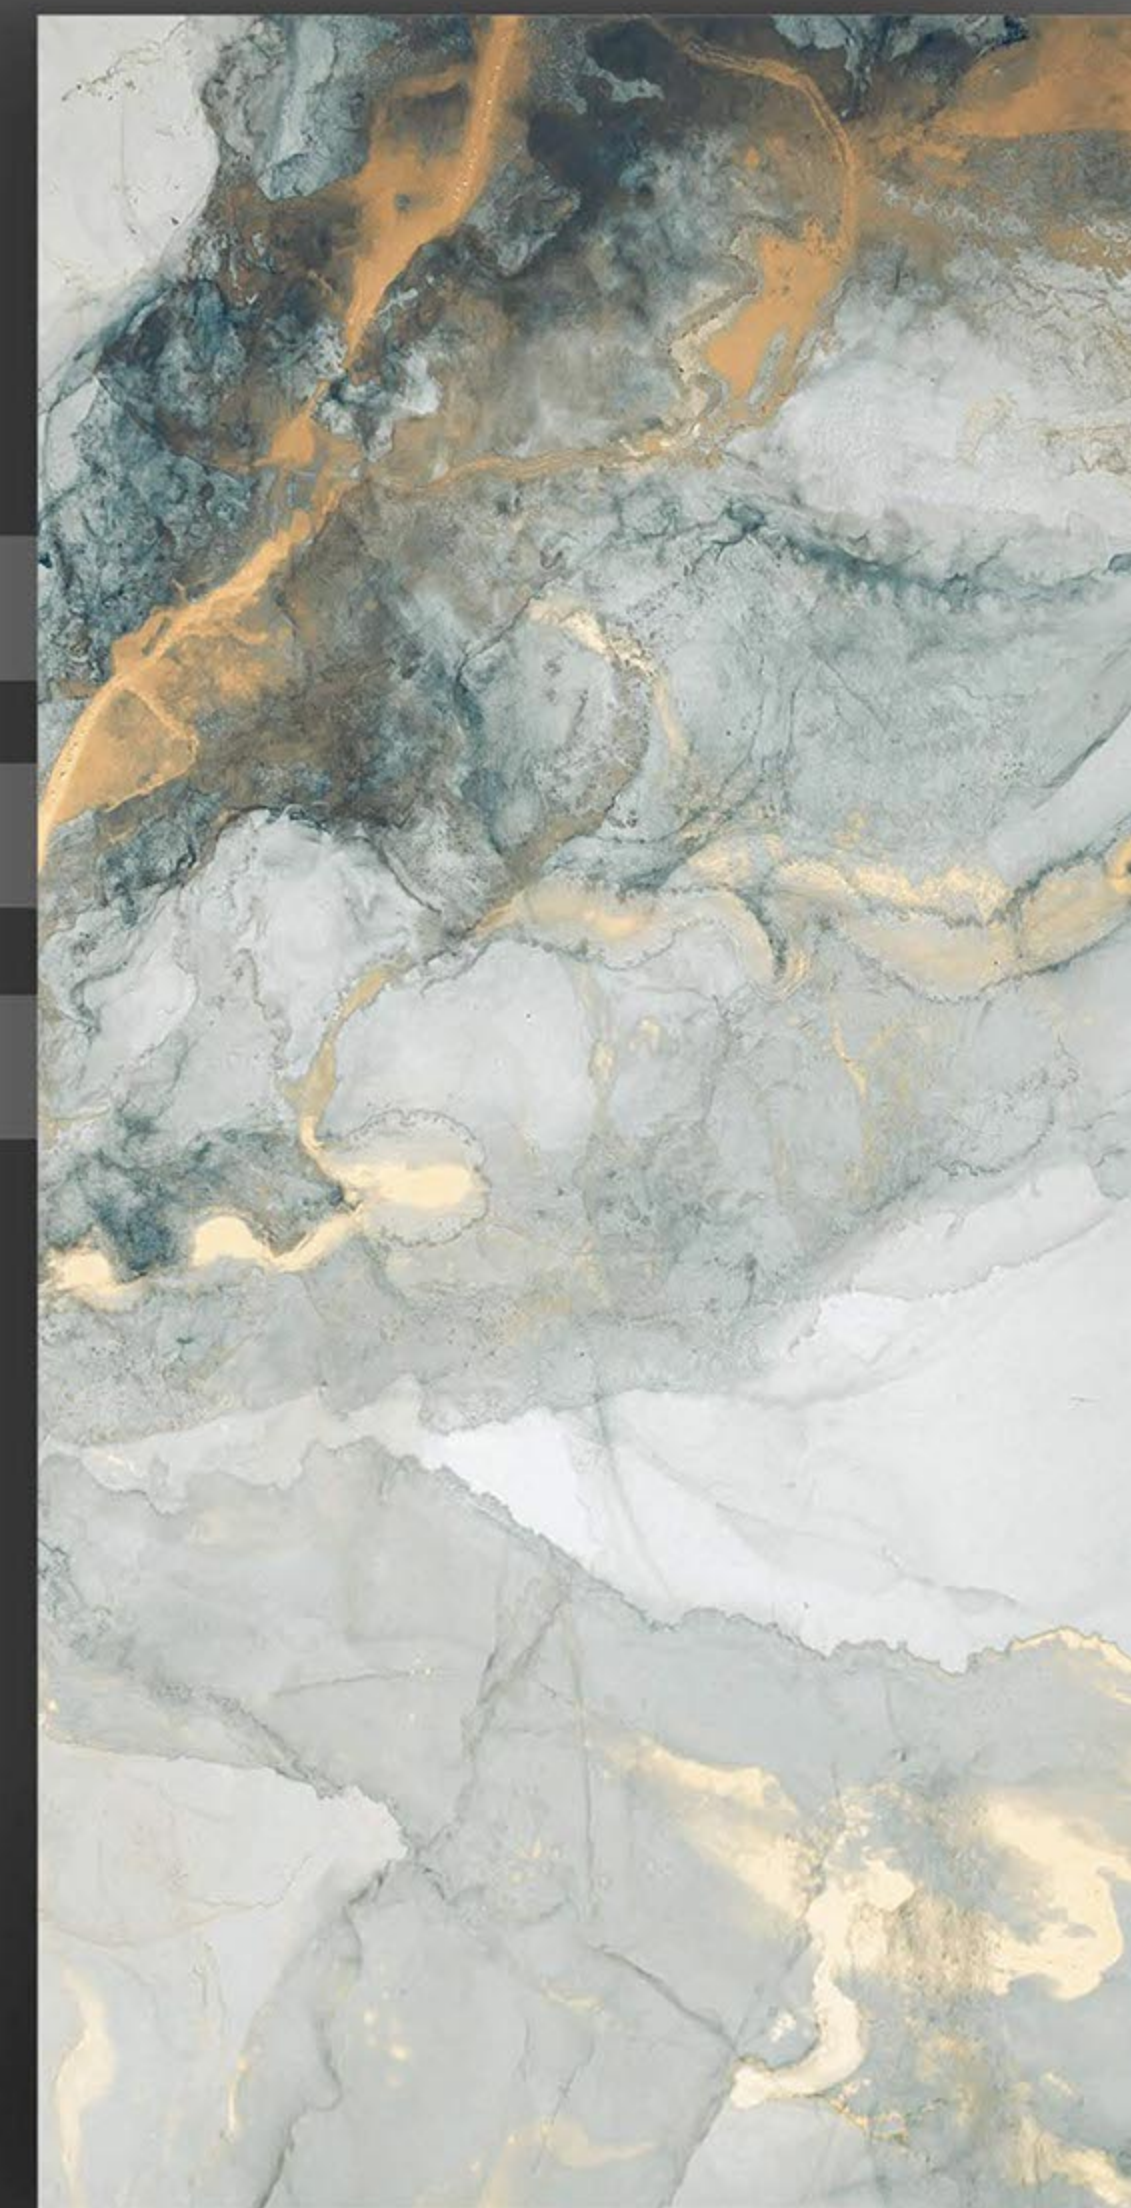

FUME AQUA

VIVID SERIES

600X1200.MM

GLOSSY