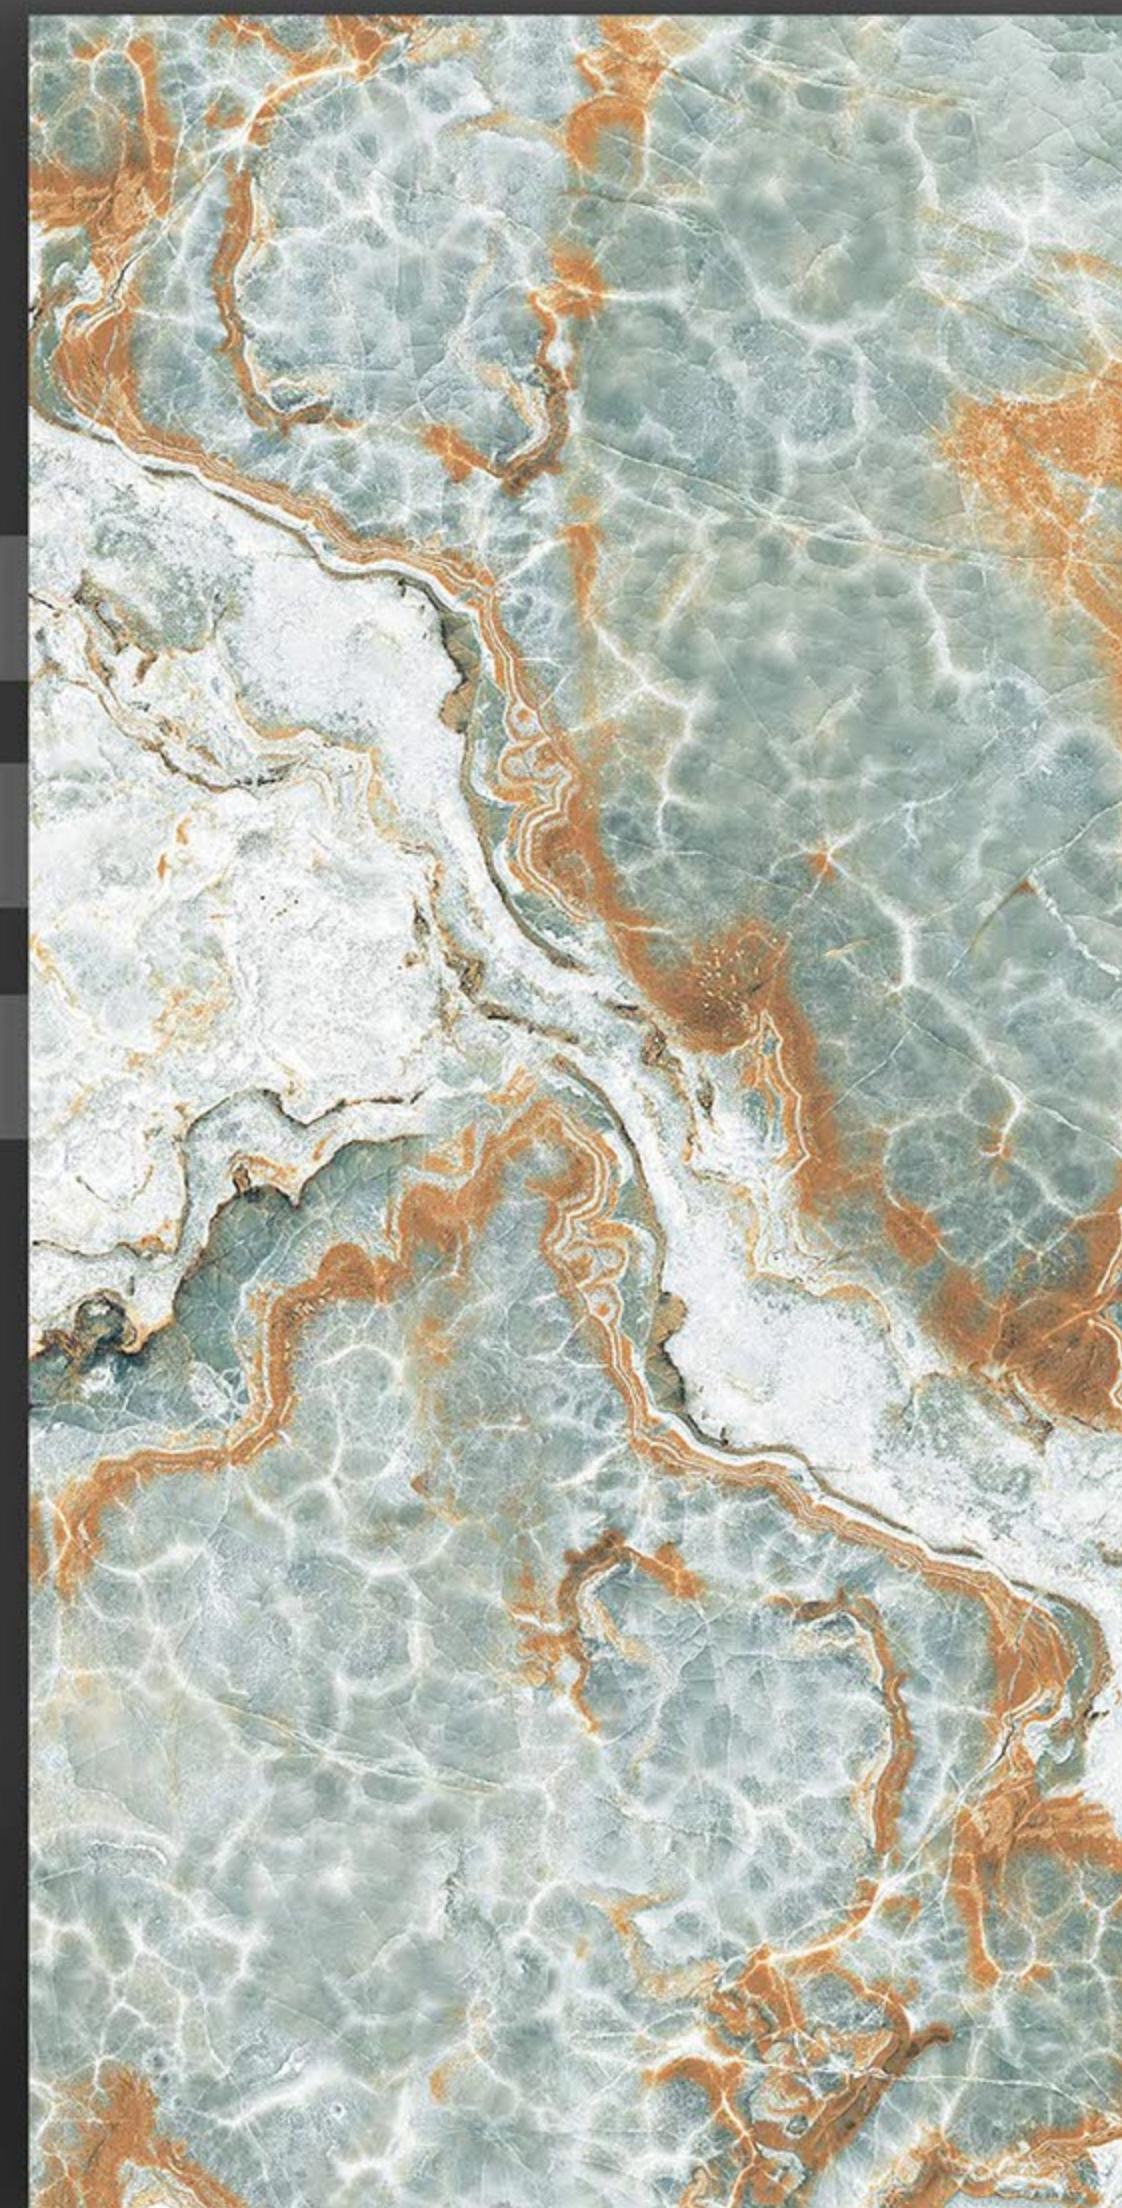

SABA GREEN

VIVID SERIES

600X1200.MM

HIGH GLOSS