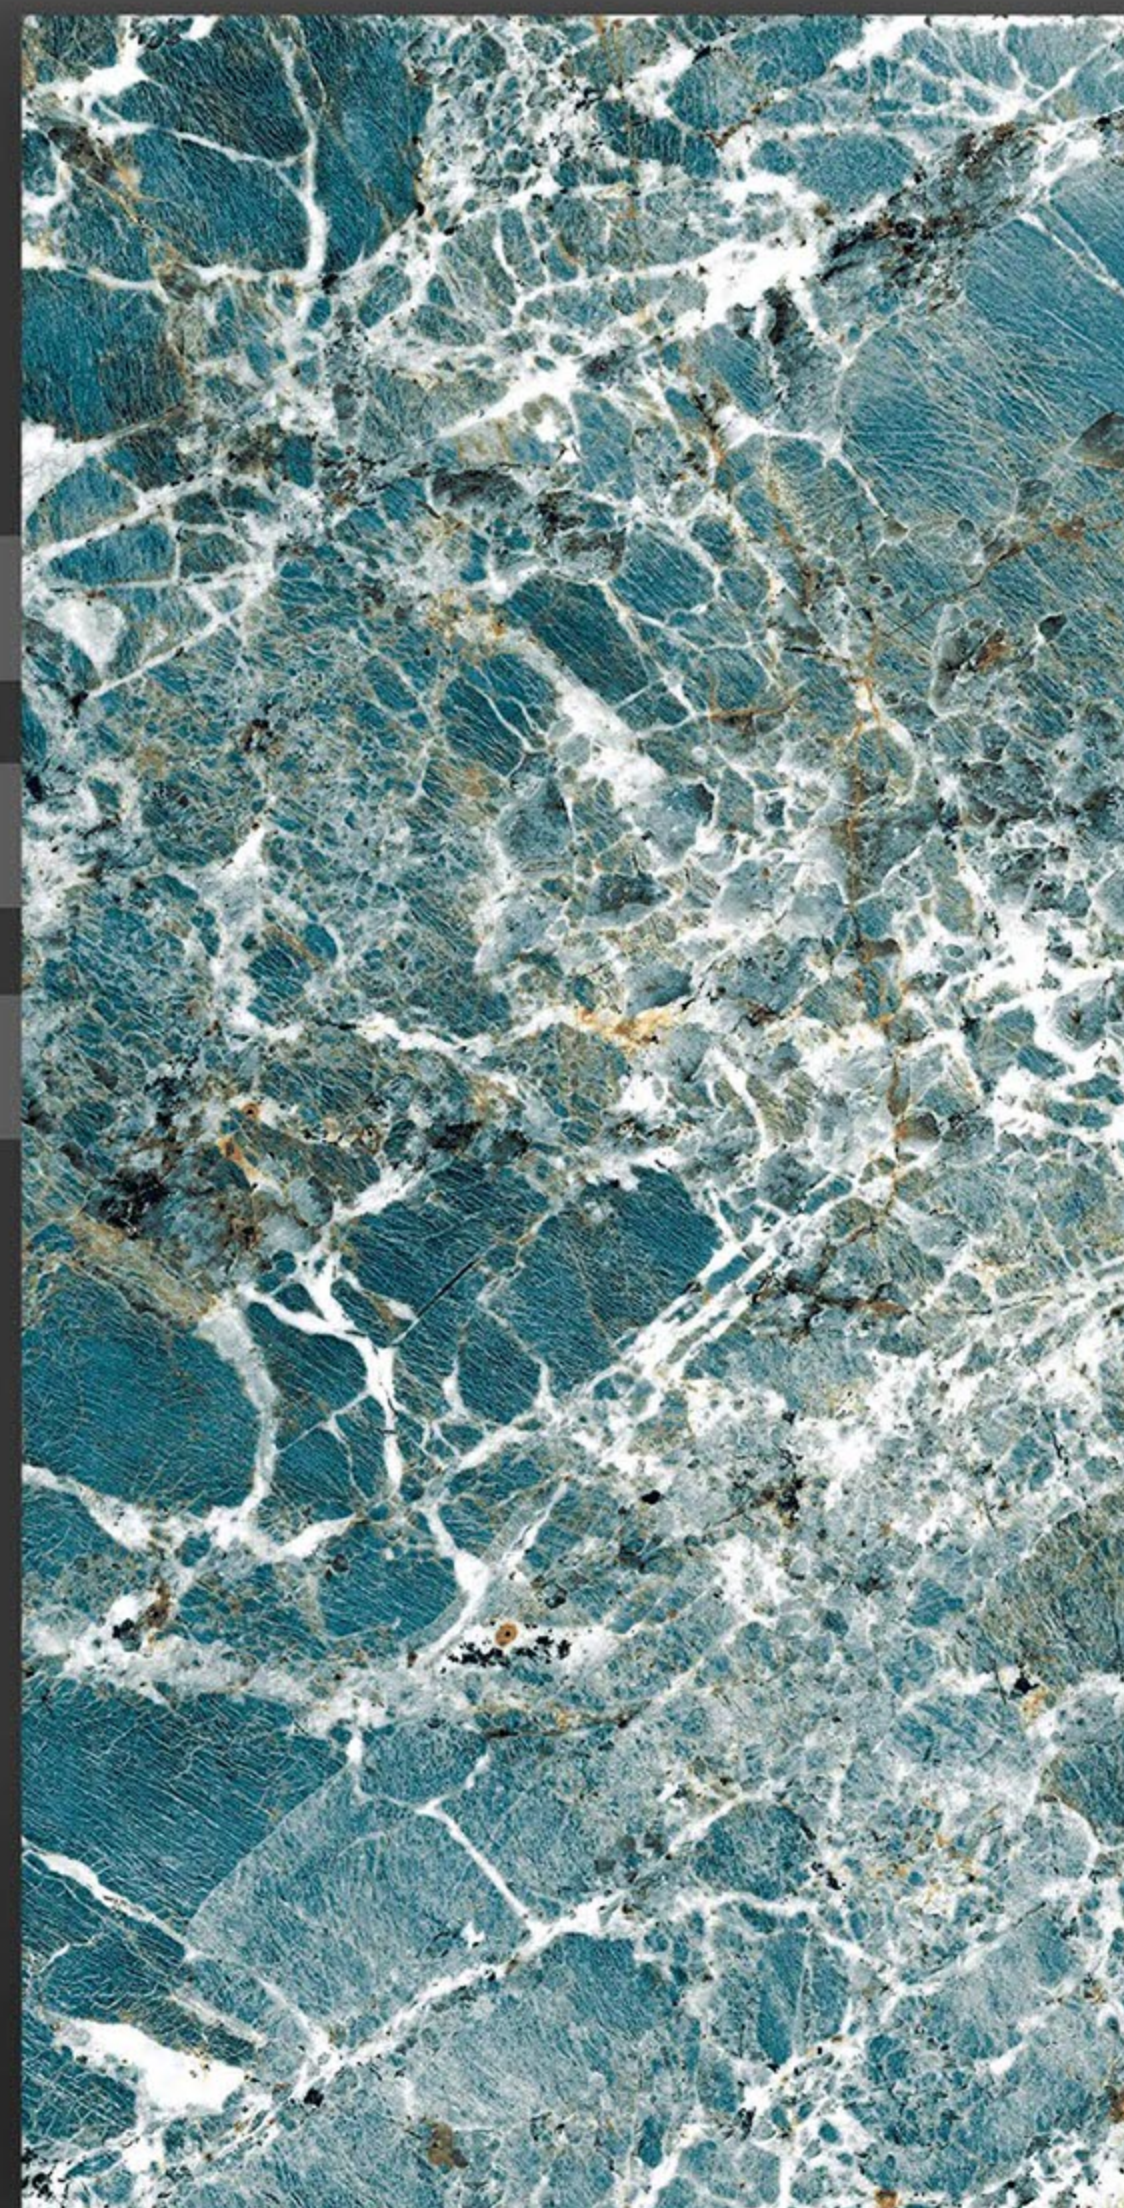

AMAZZONITE AQUA.

VIVID SERIES

600X1200.MM

HIGH GLOSS