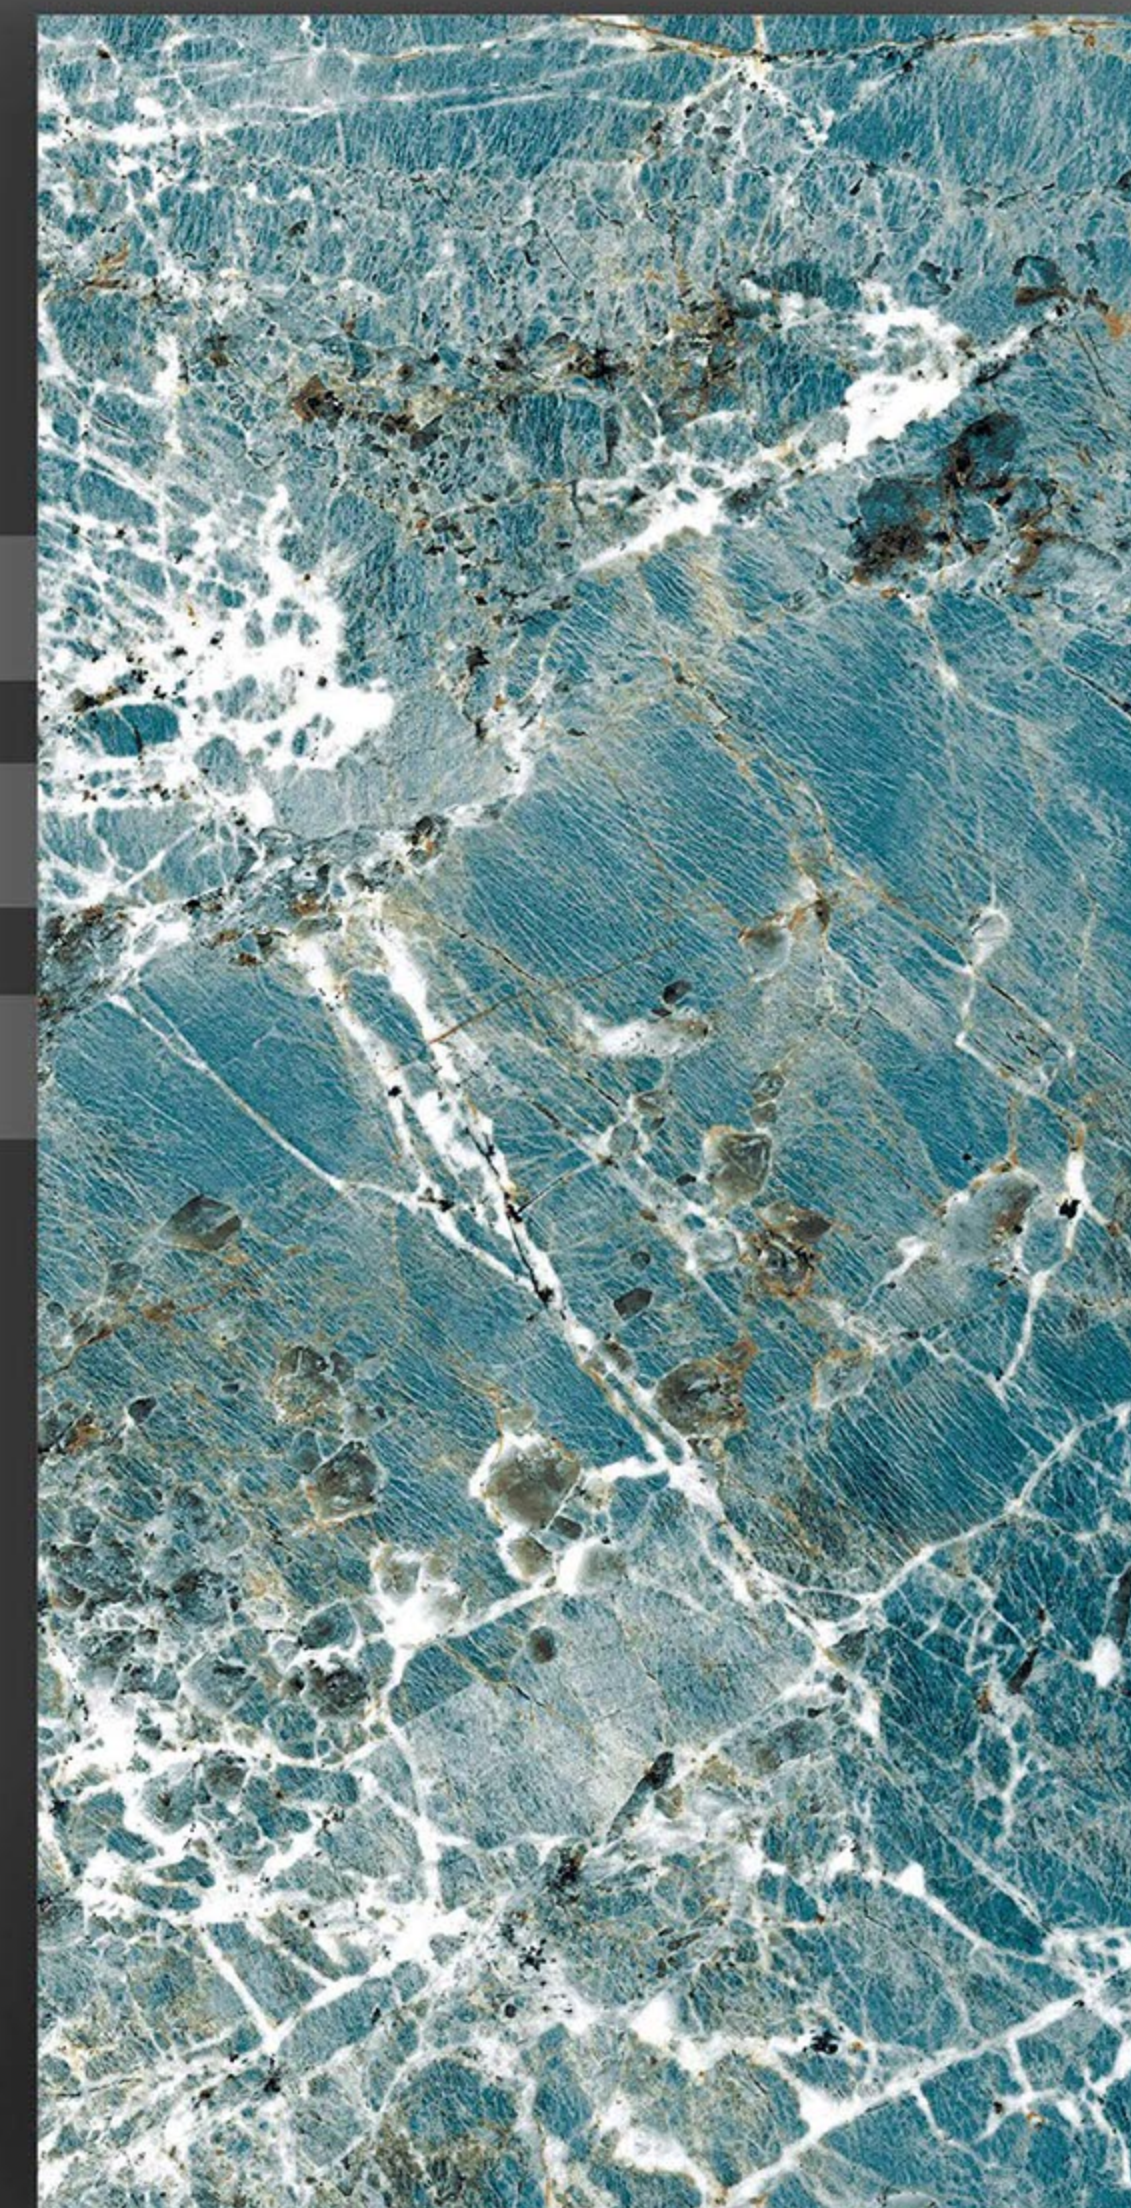

AMAZZONITE AQUA.

VIVID SERIES

600X1200.MM

HIGH GLOSS