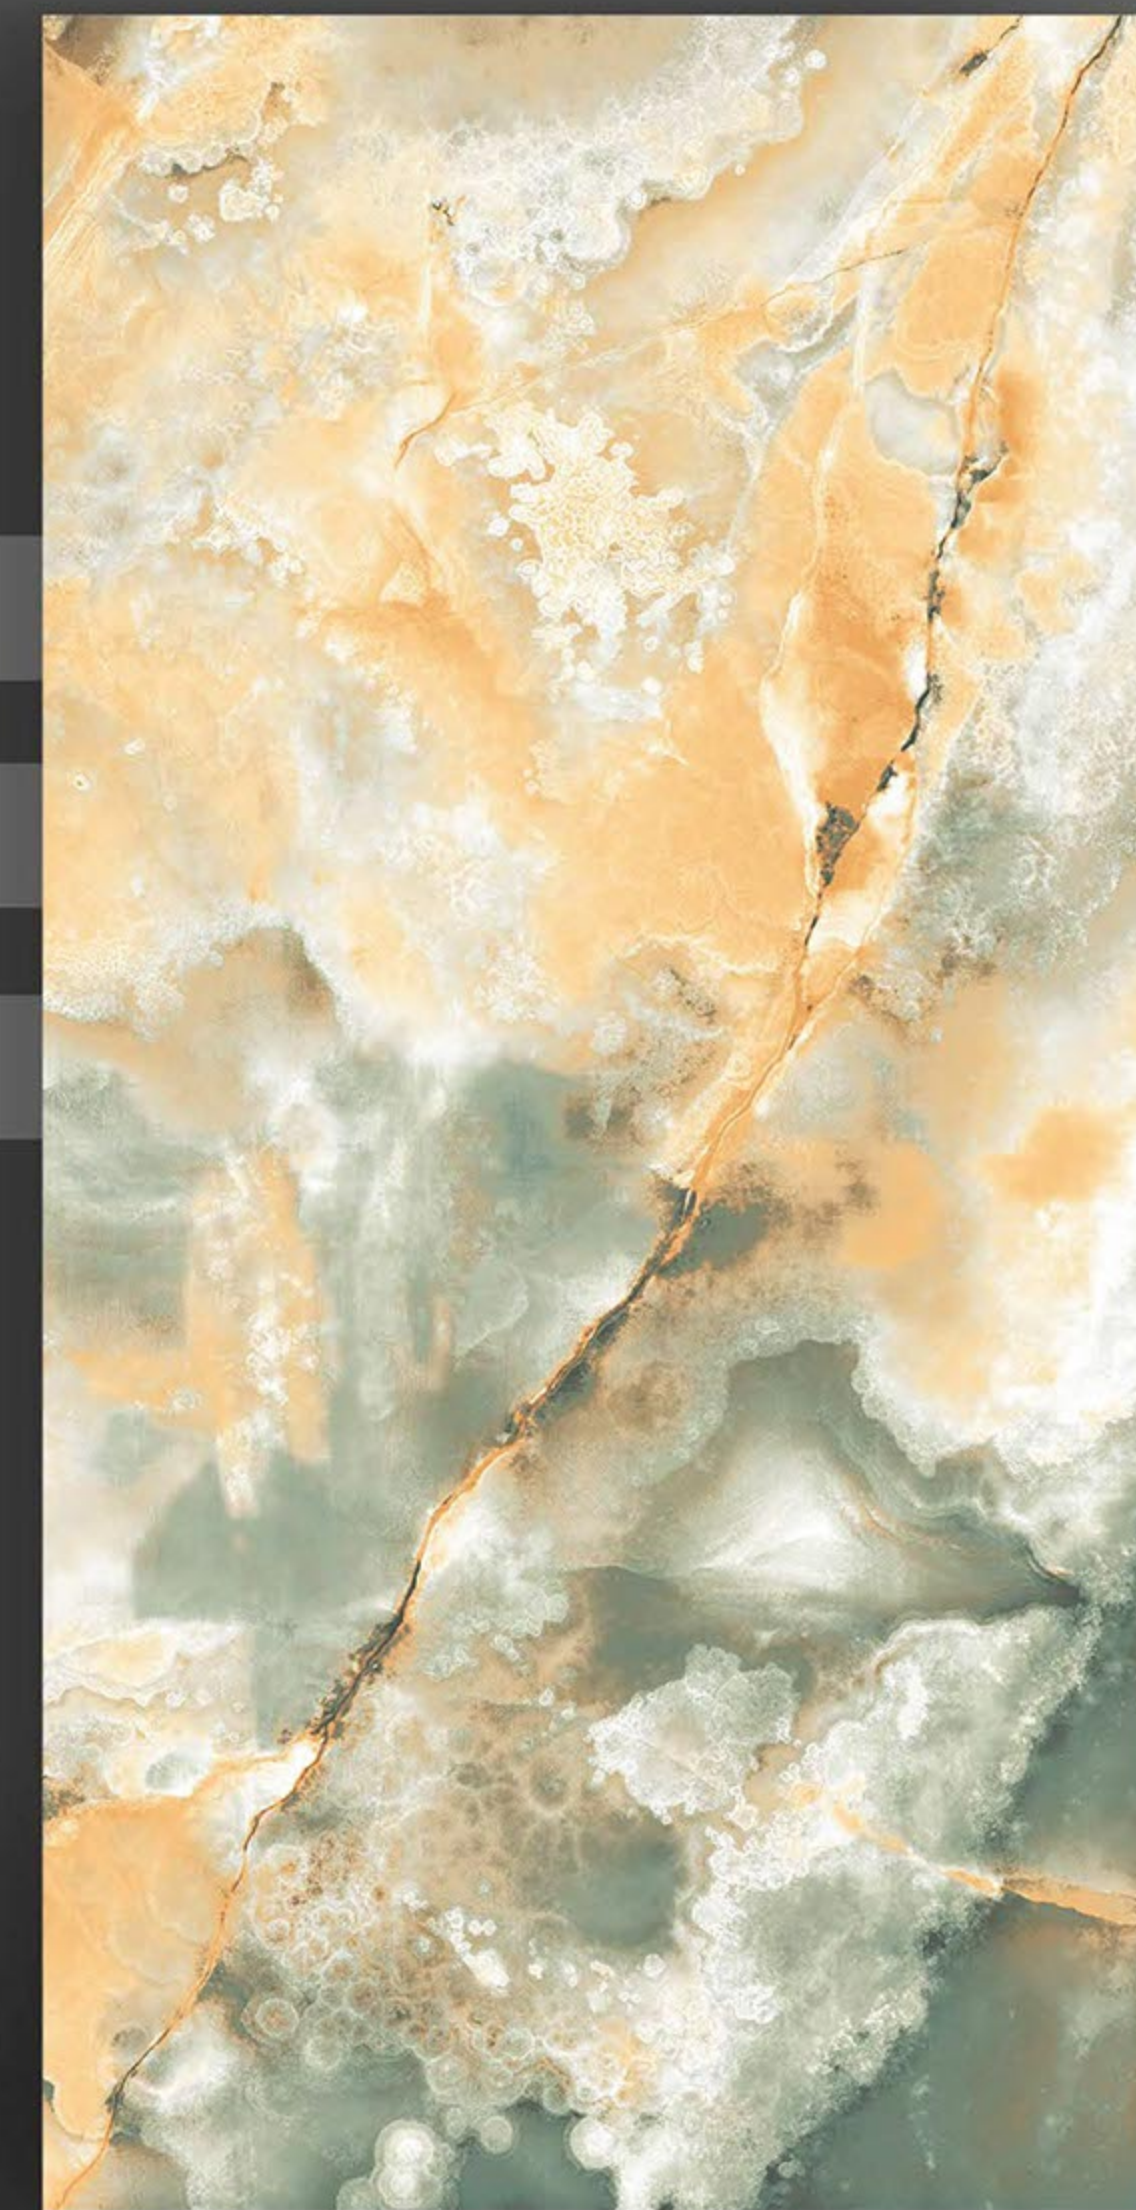

BRICK GREEN

VIVID SERIES

600X1200.MM

GLOSSY