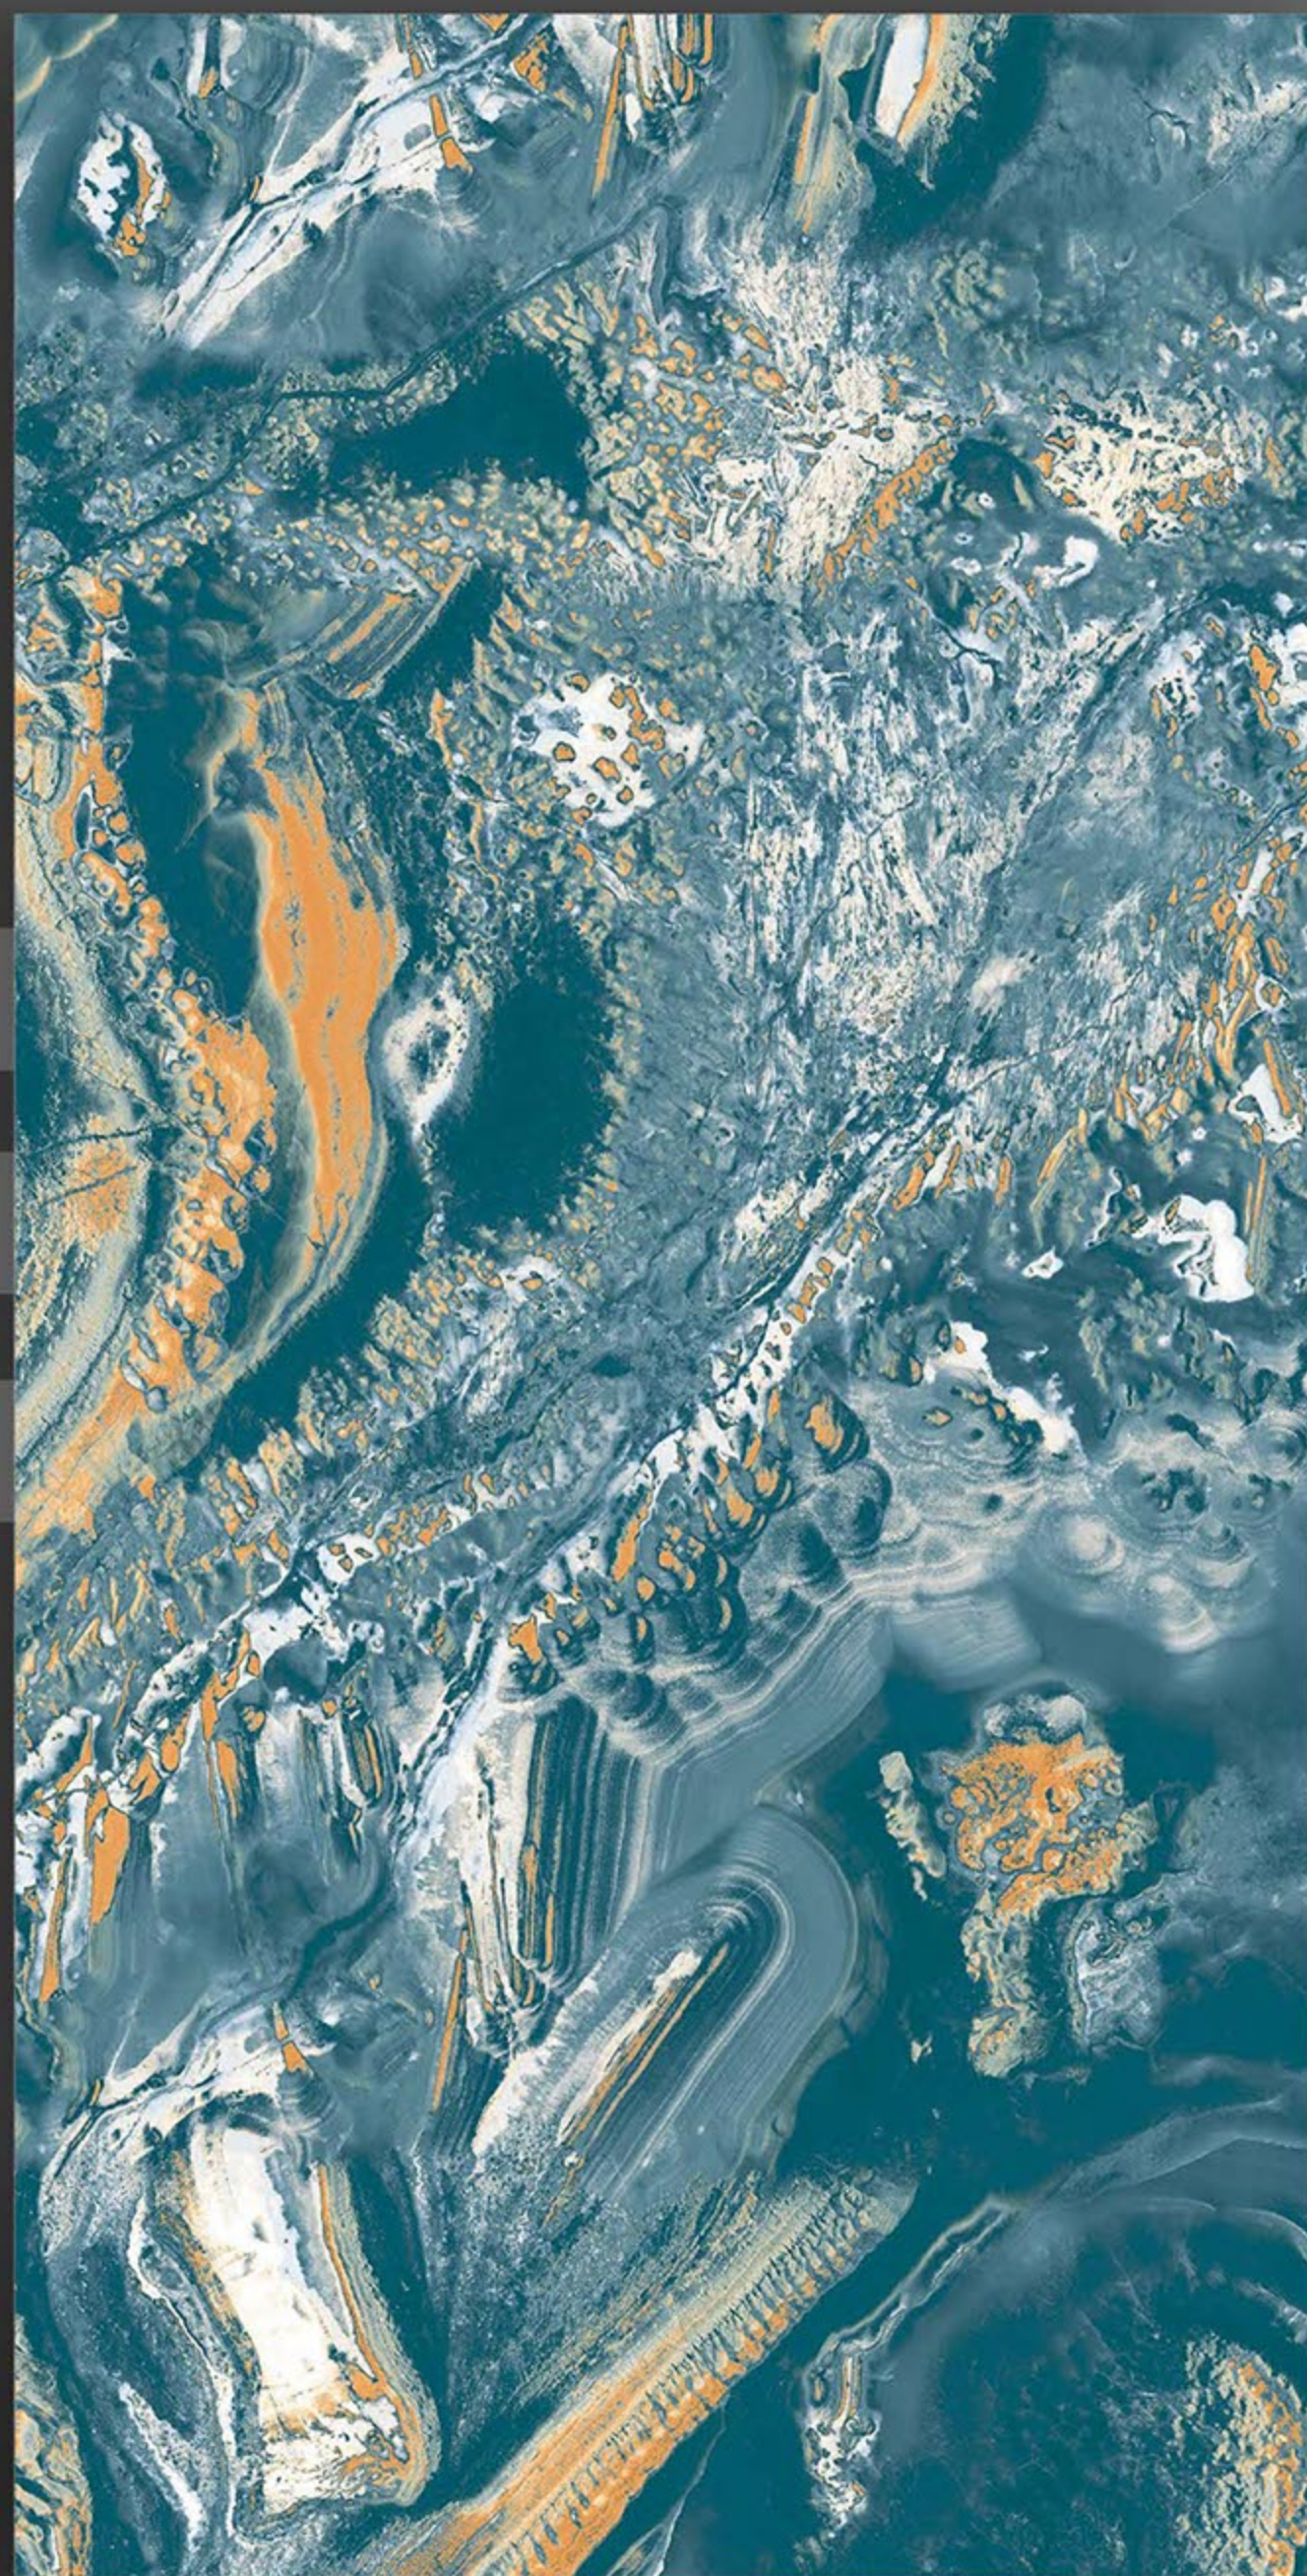

I-ROCHE AQUA

VIVID SERIES

600X1200.MM

HIGH GLOSS

KOUNJIG AQUA

VIVID SERIES 

600X1200.MM

HIGH GLOSS