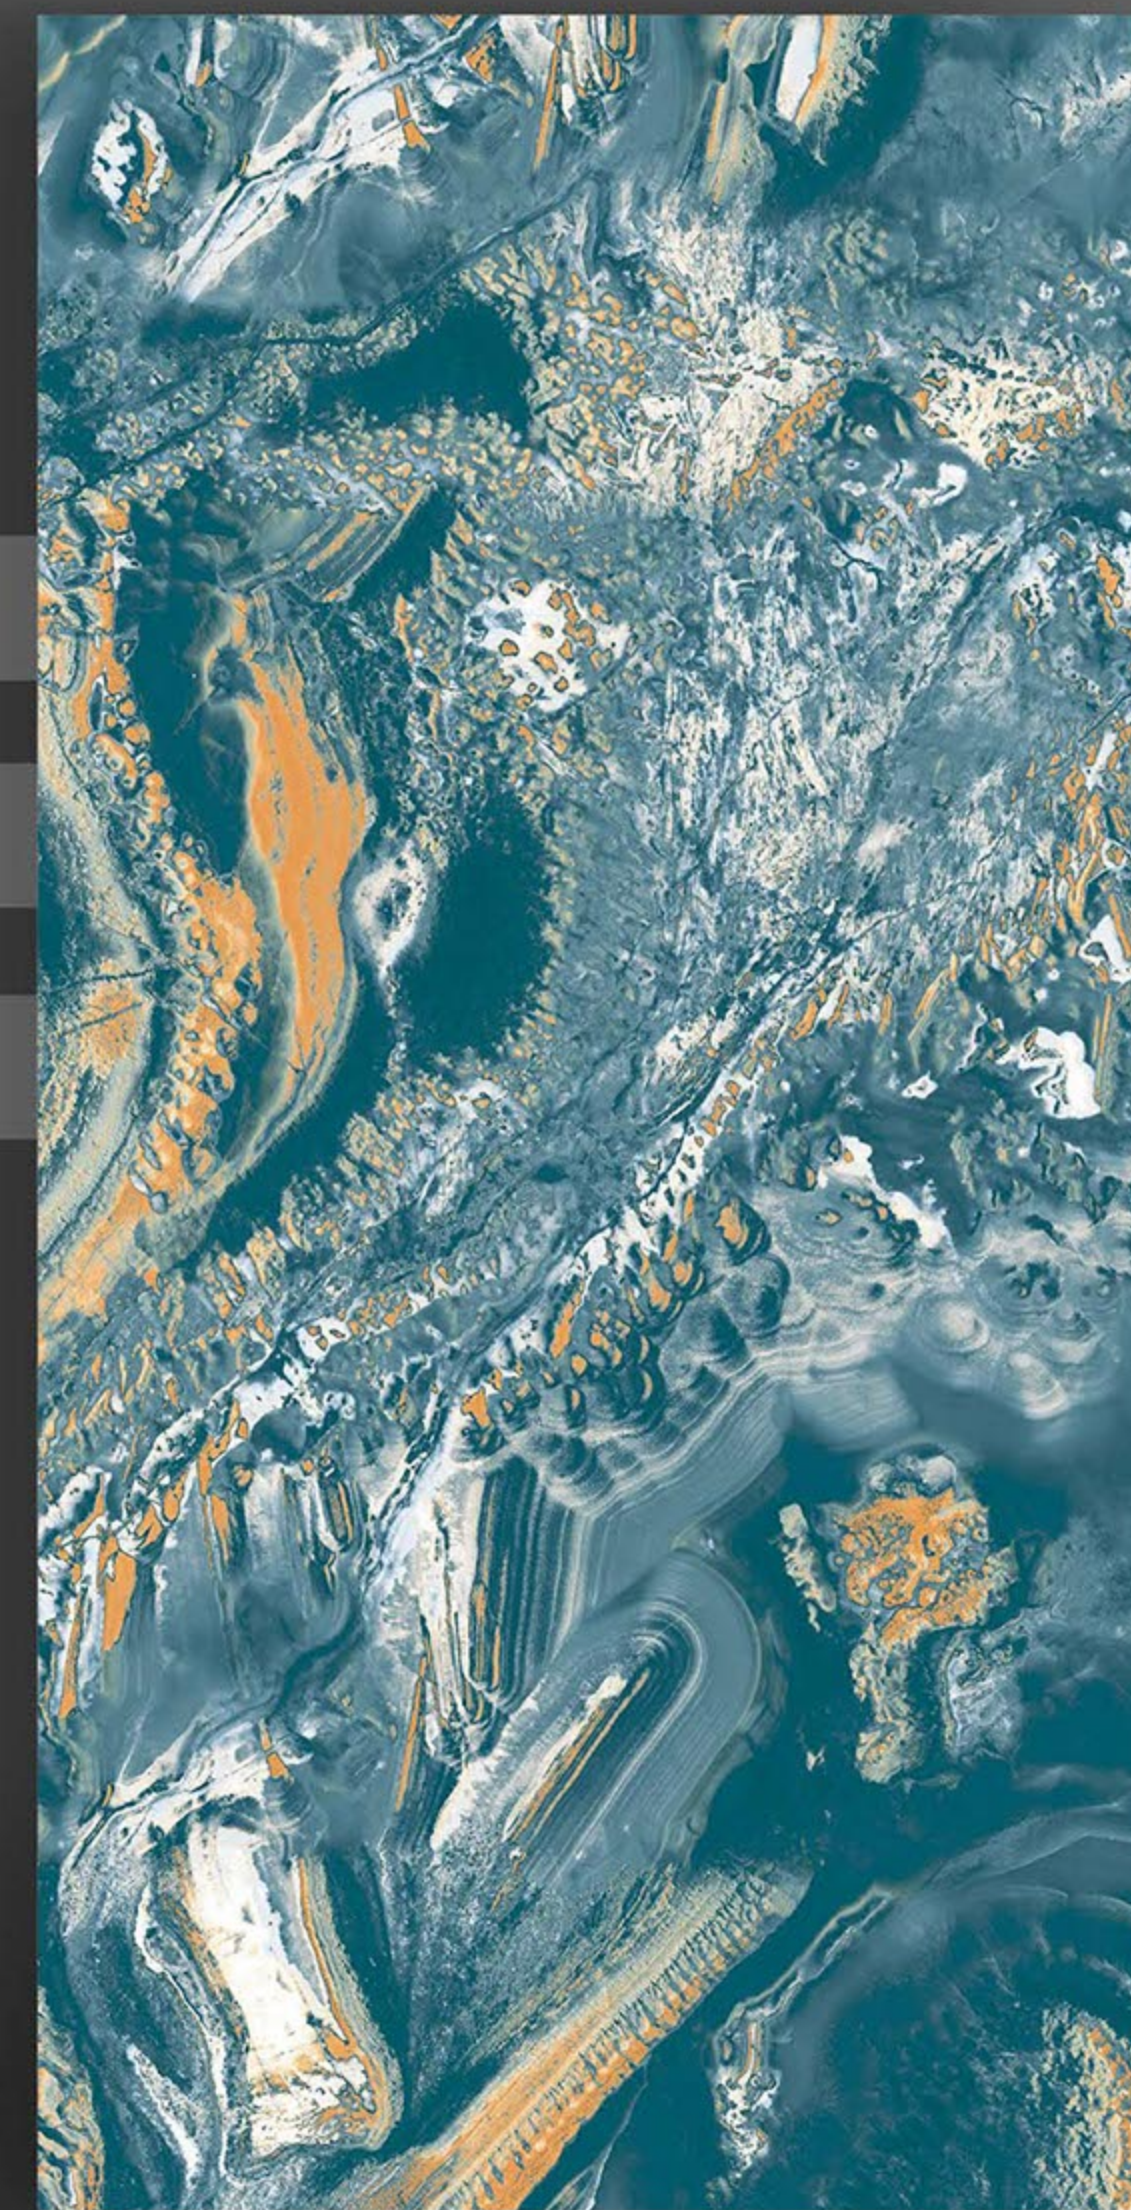

I-ROCHE AQUA

VIVID SERIES

600X1200.MM

HIGH GLOSS

KOUNJIG AQUA

VIVID SERIES 

600X1200.MM

HIGH GLOSS