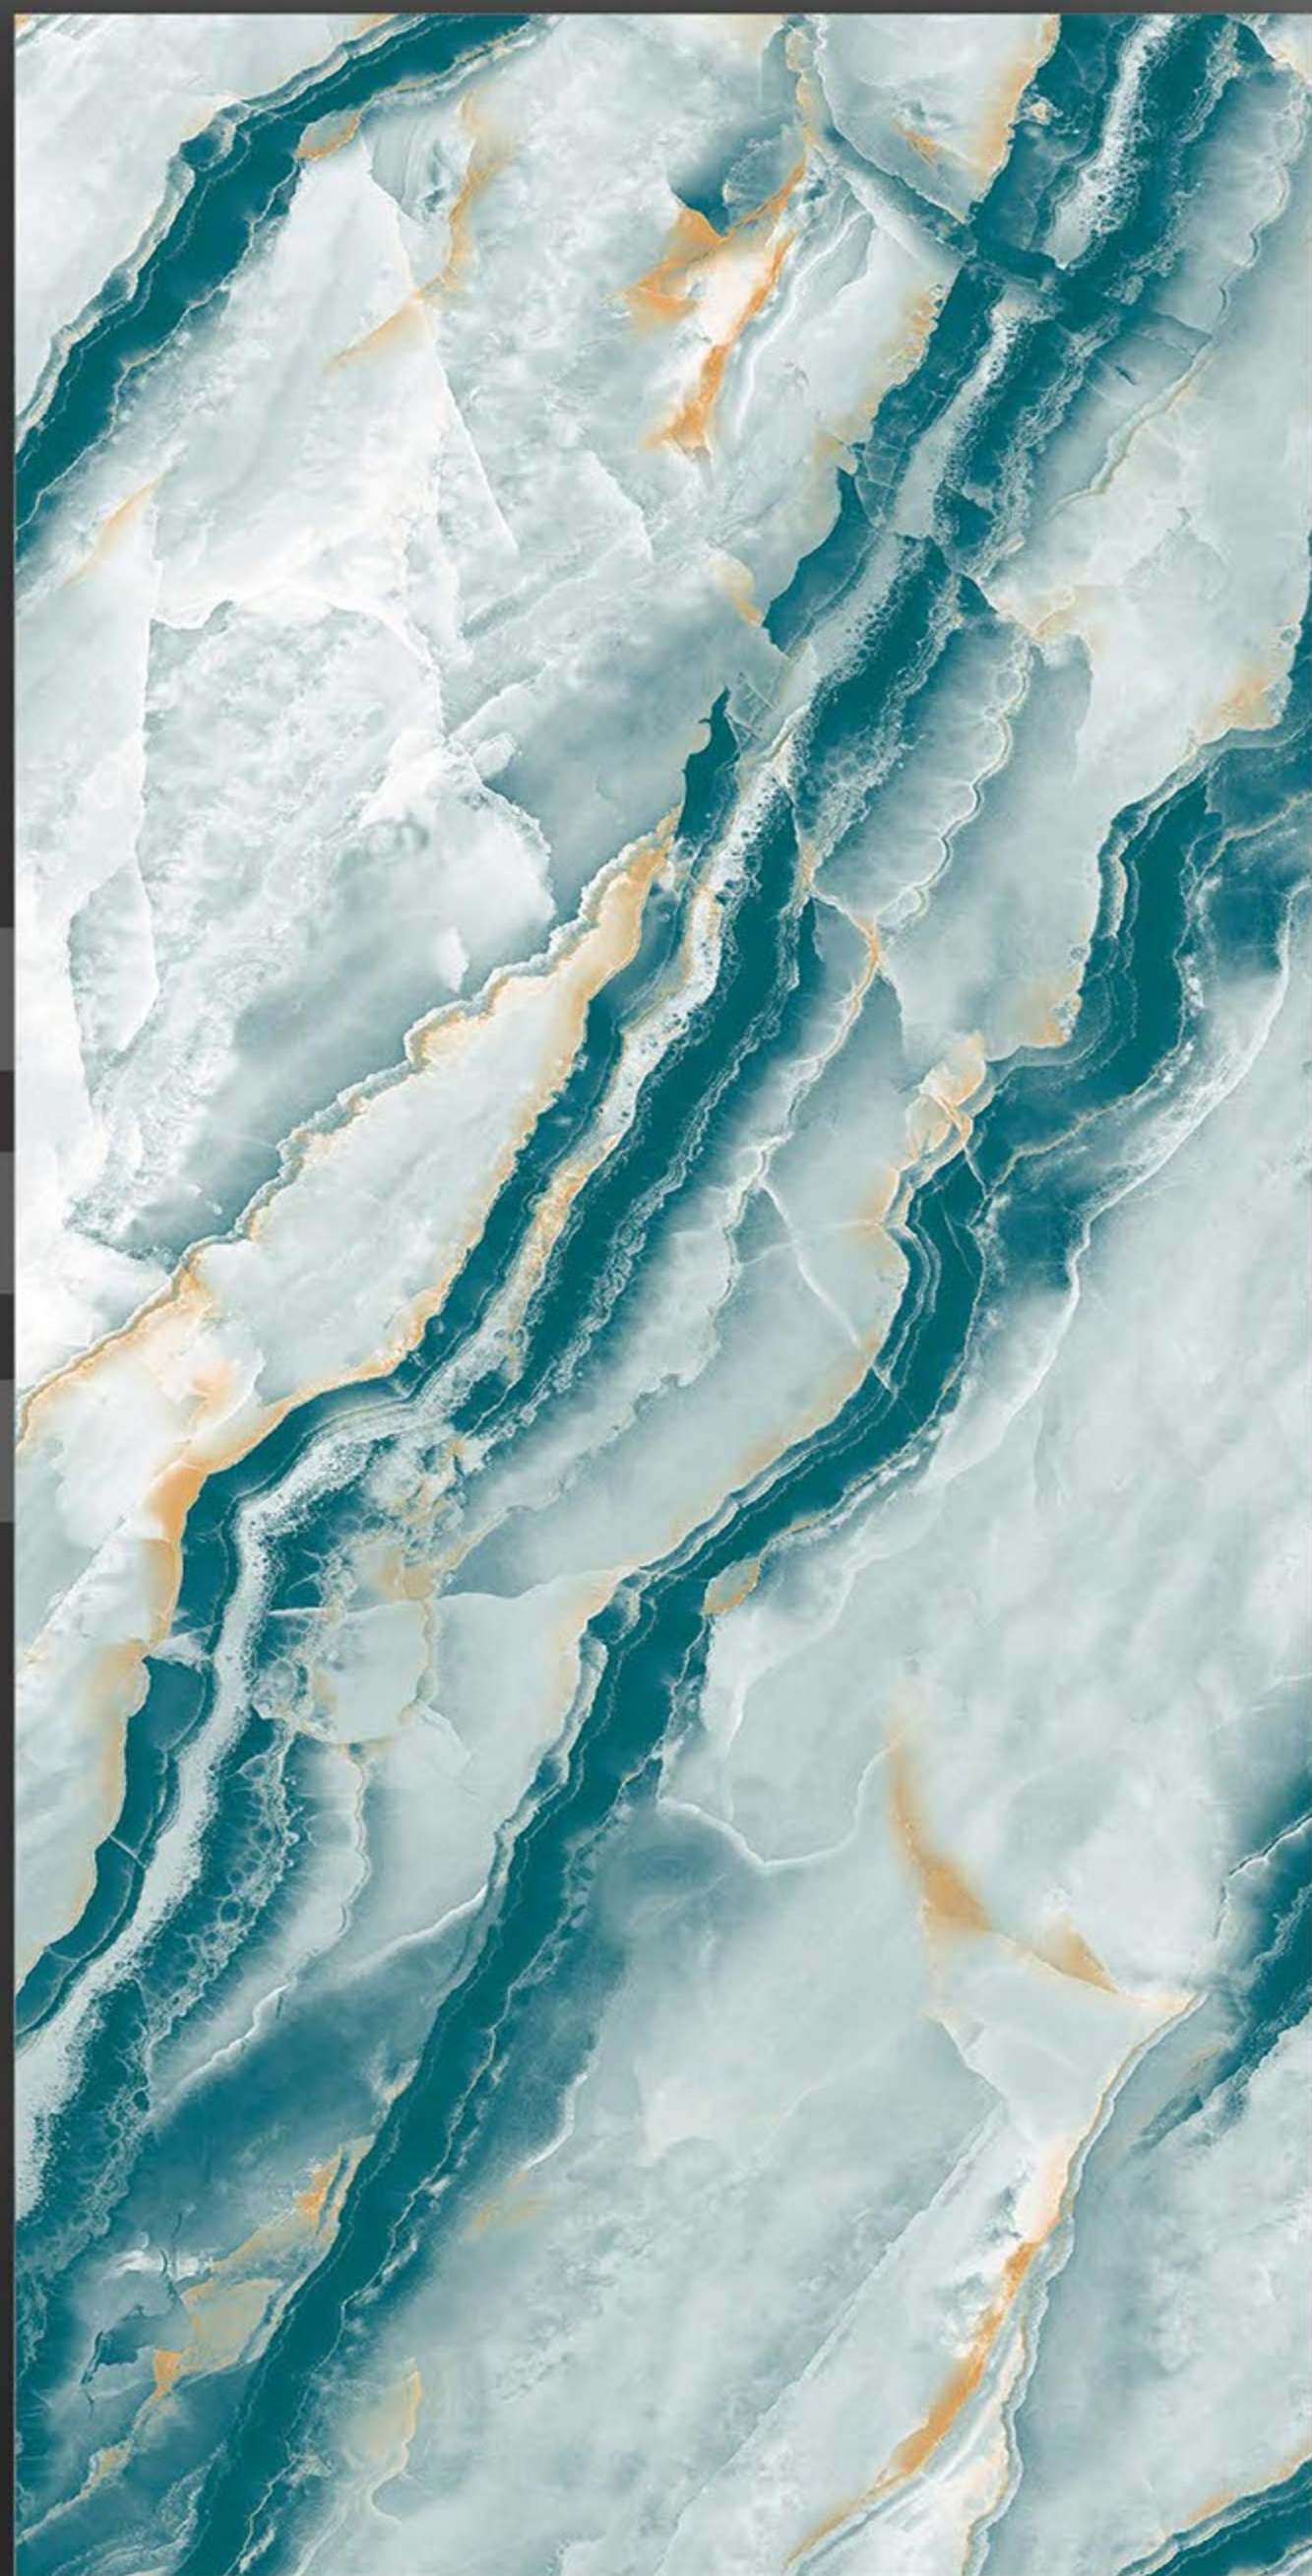

Marqurey aqua

VIVID SERIES 

600X1200.MM

GLOSSY

MASER AQUA

VIVID SERIES 

600X1200.MM

HIGH GLOSS