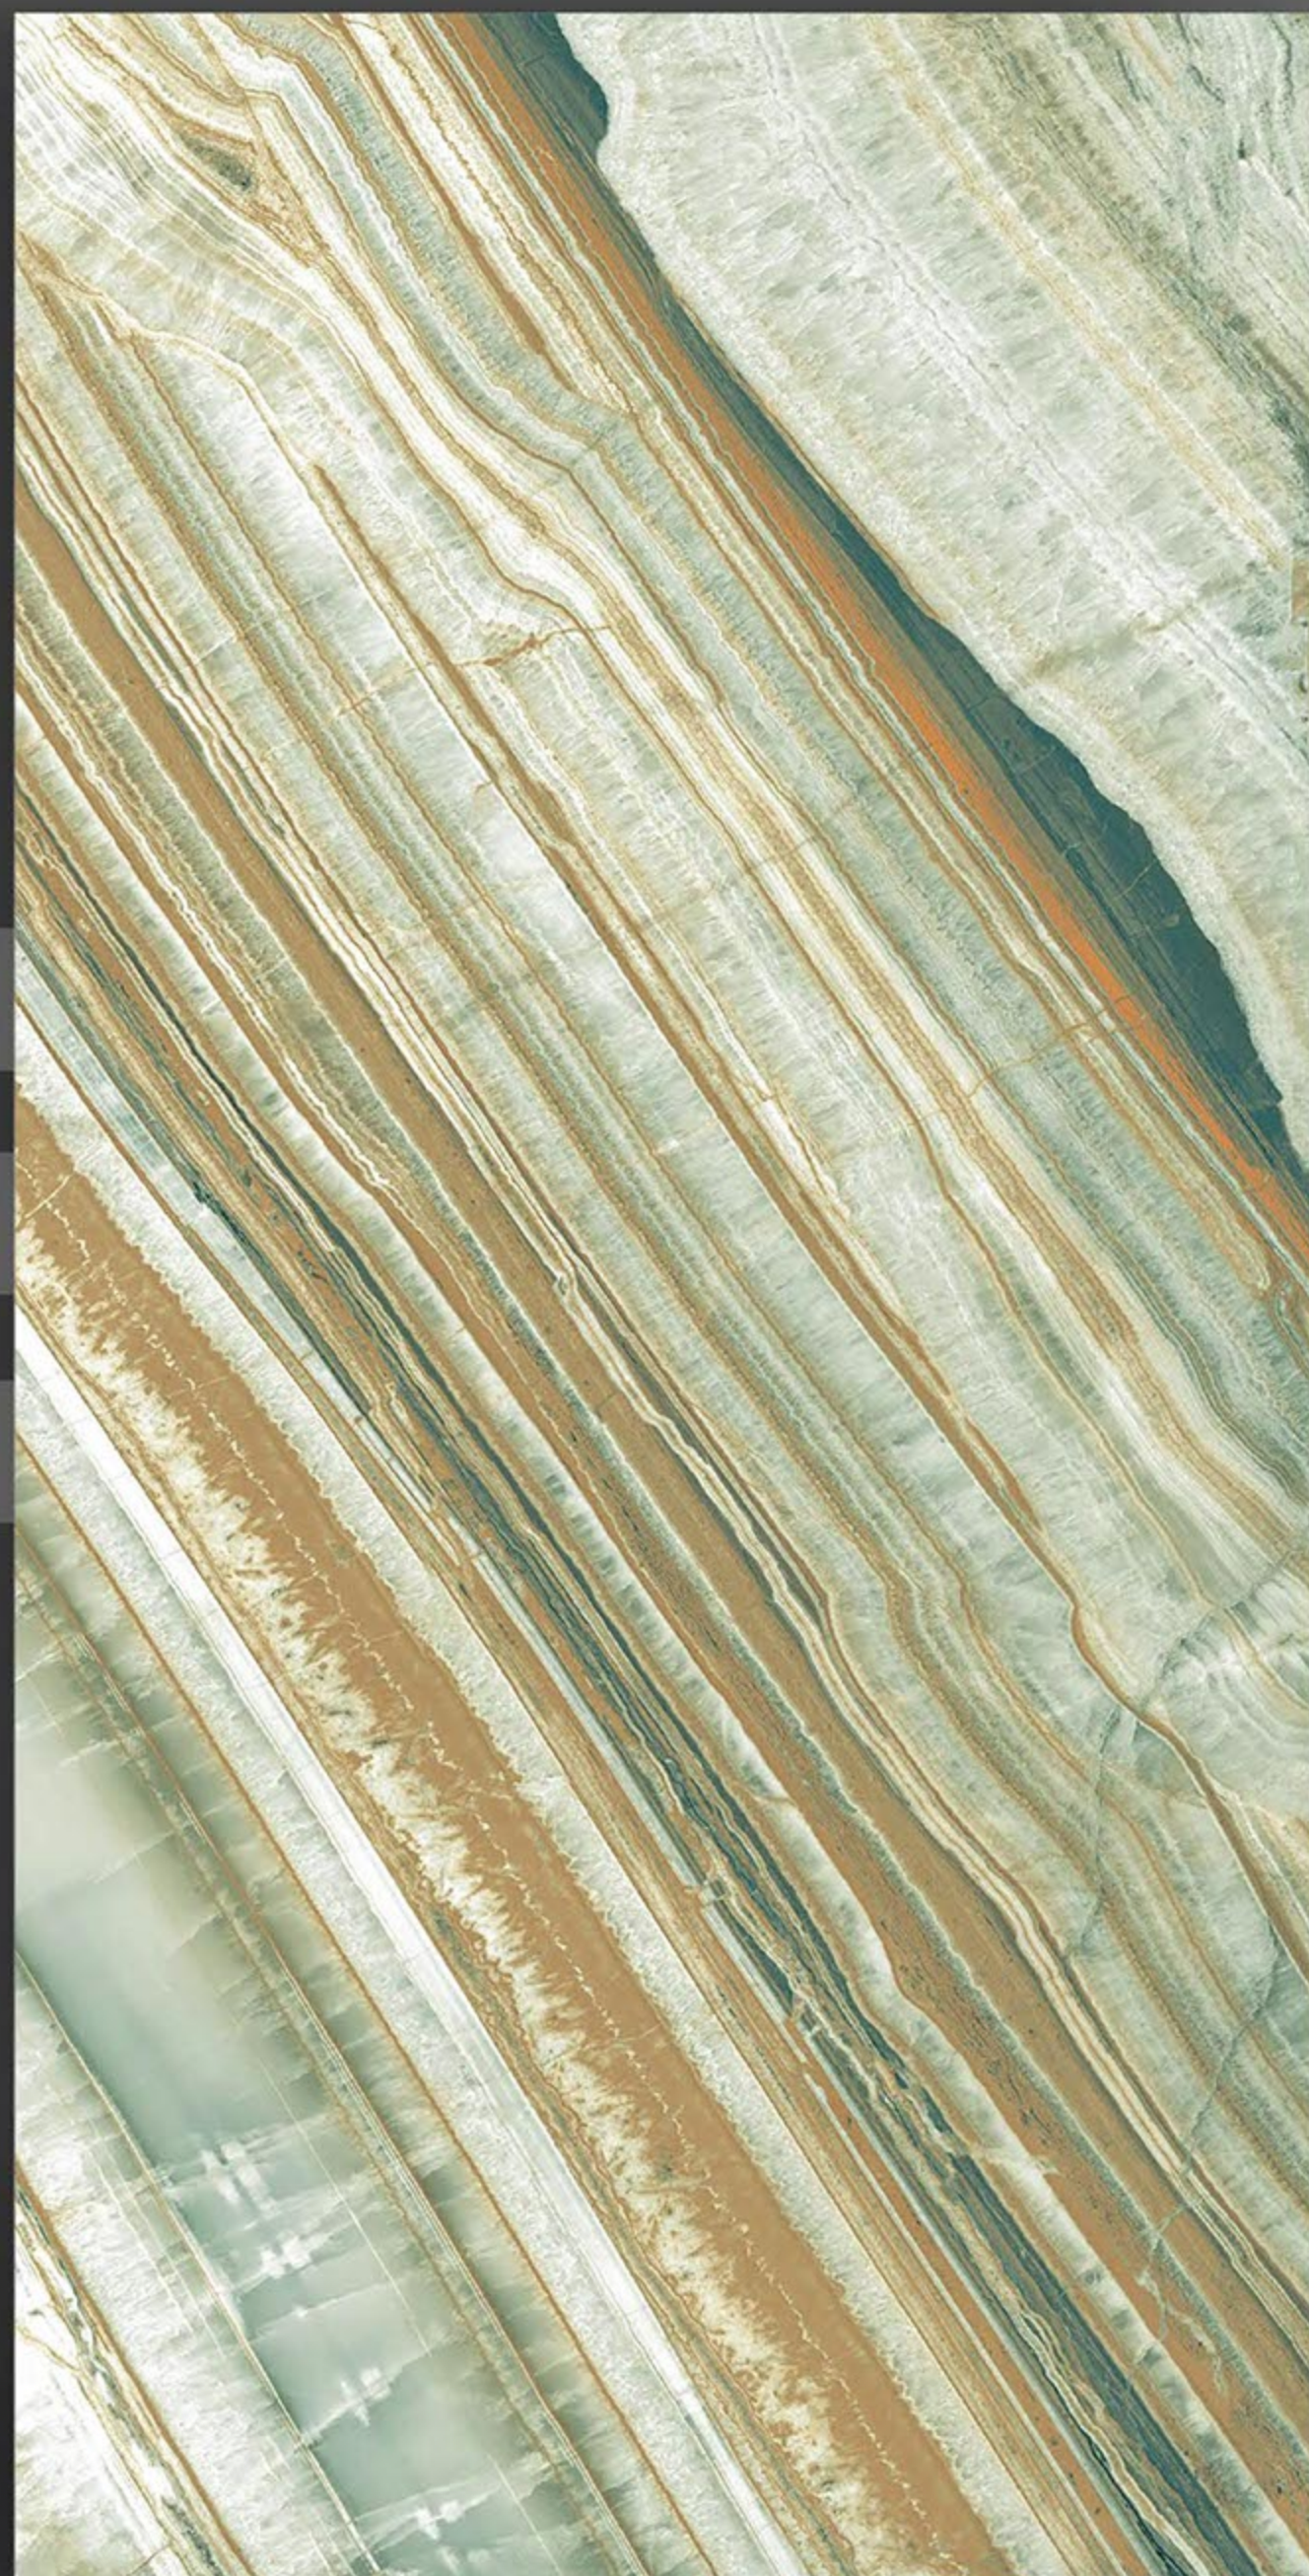

OCEAN GREEN

VIVID SERIES

600X1200.MM

GLOSSY