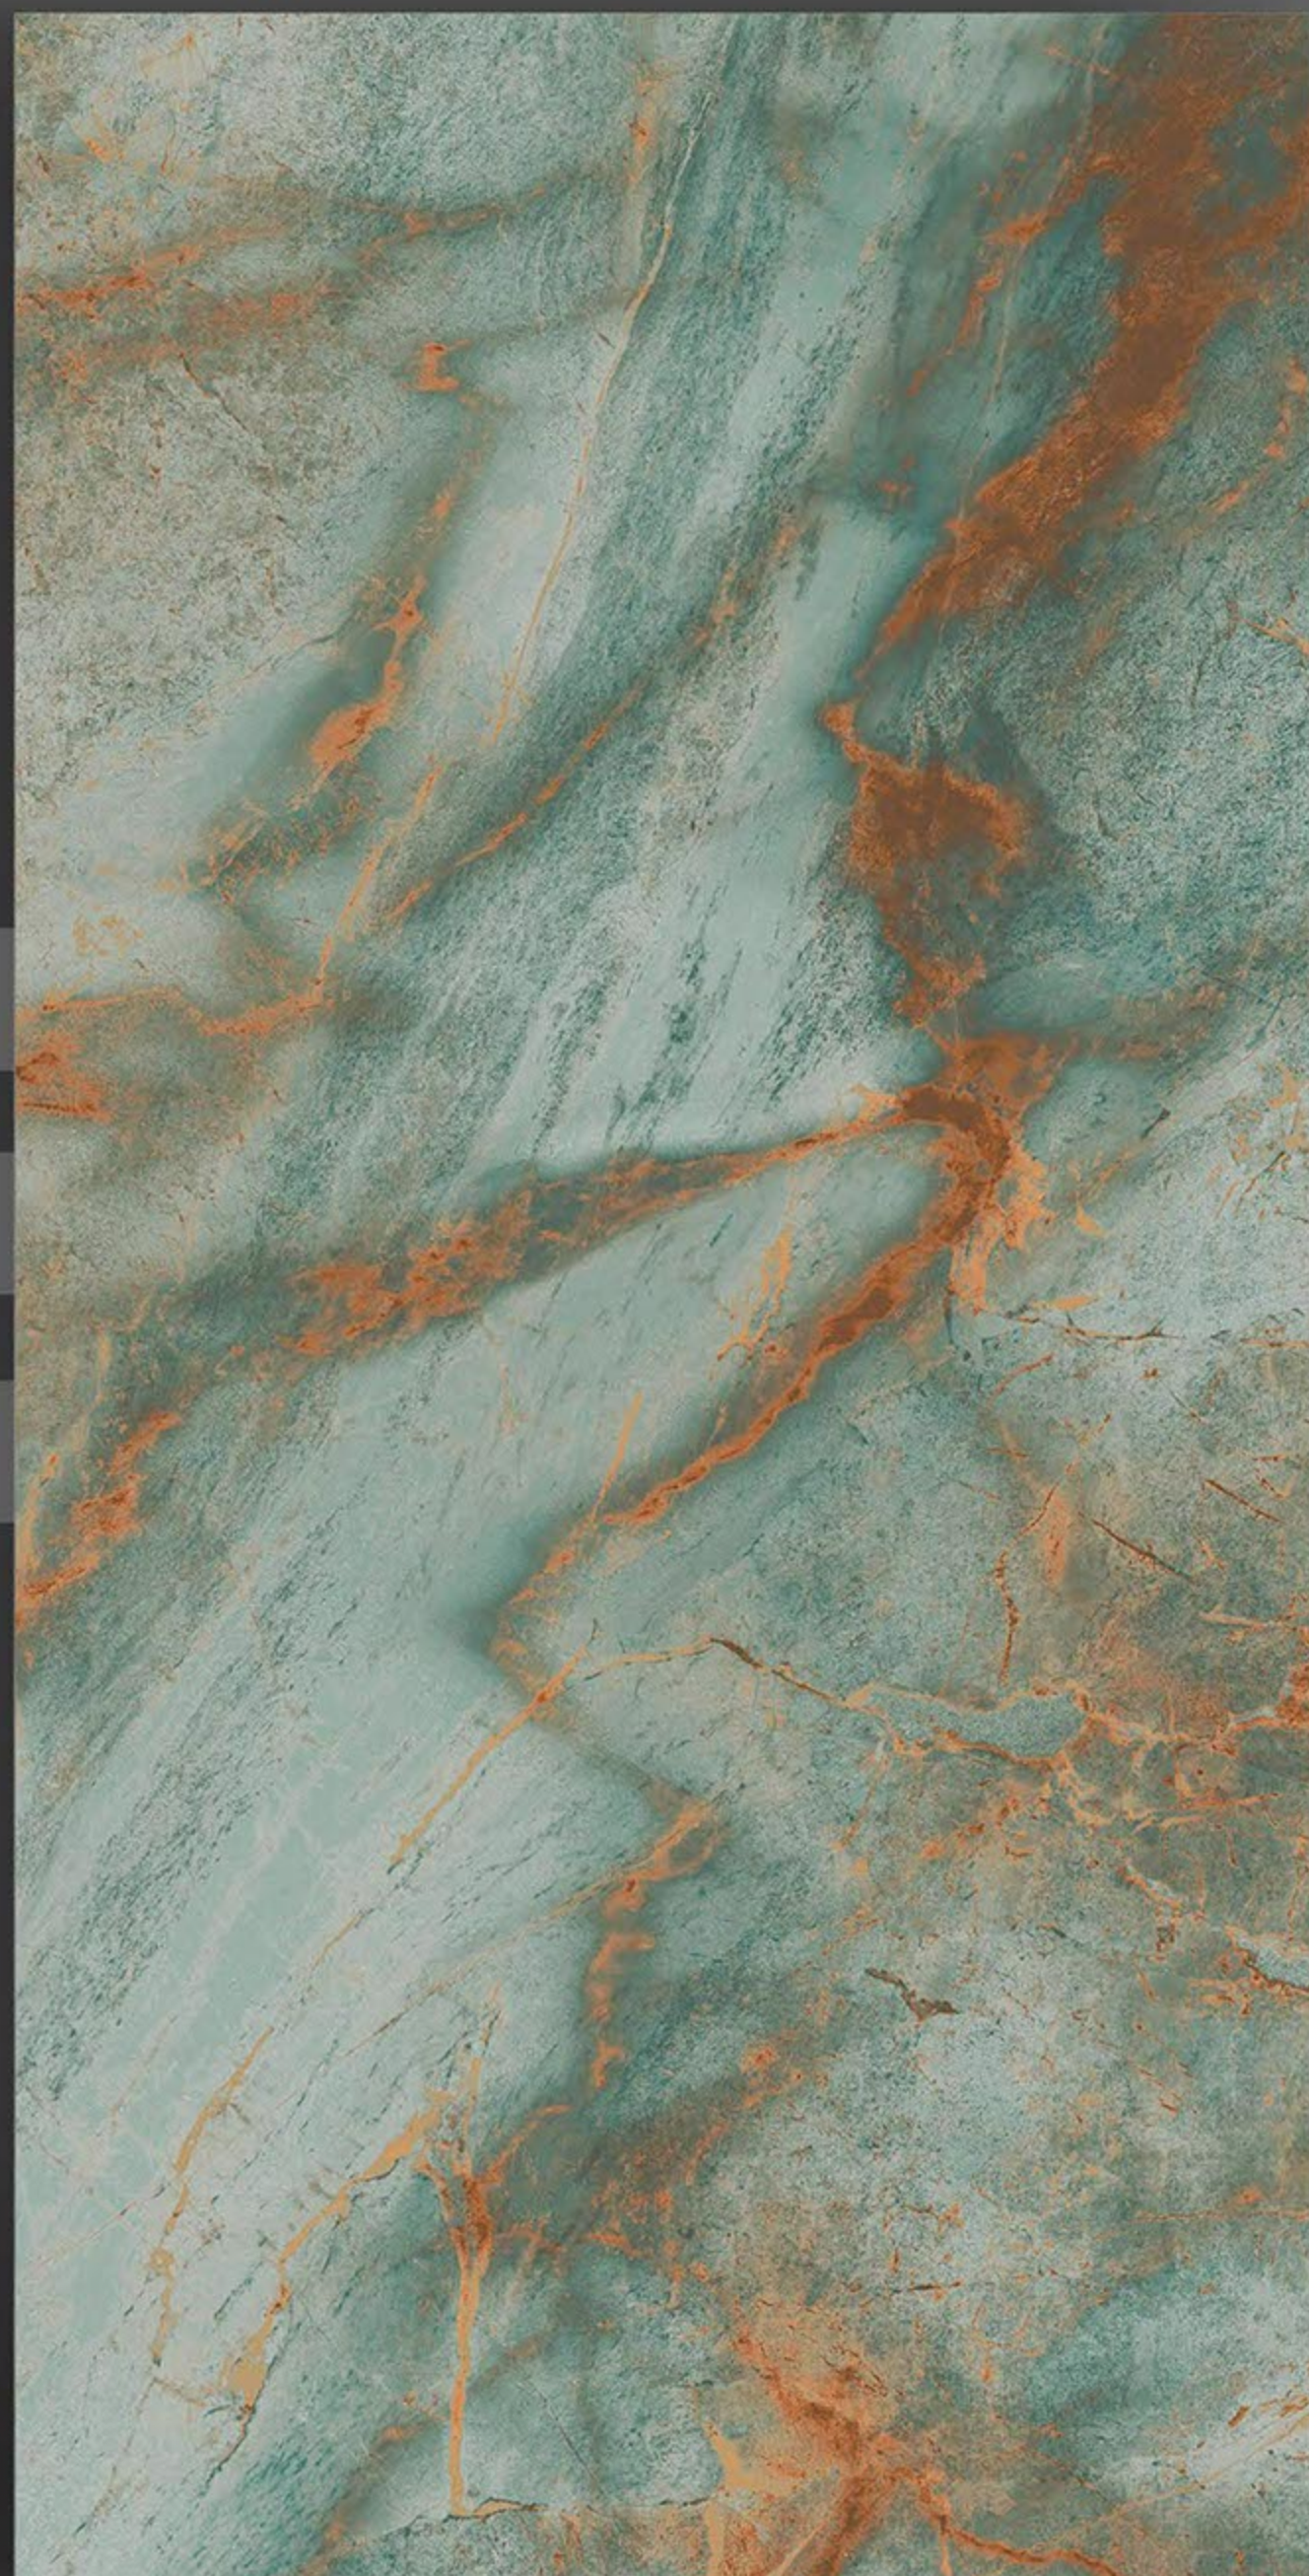

EMERALD GREEN

VIVID SERIES

600X1200.MM

HIGH GLOSS