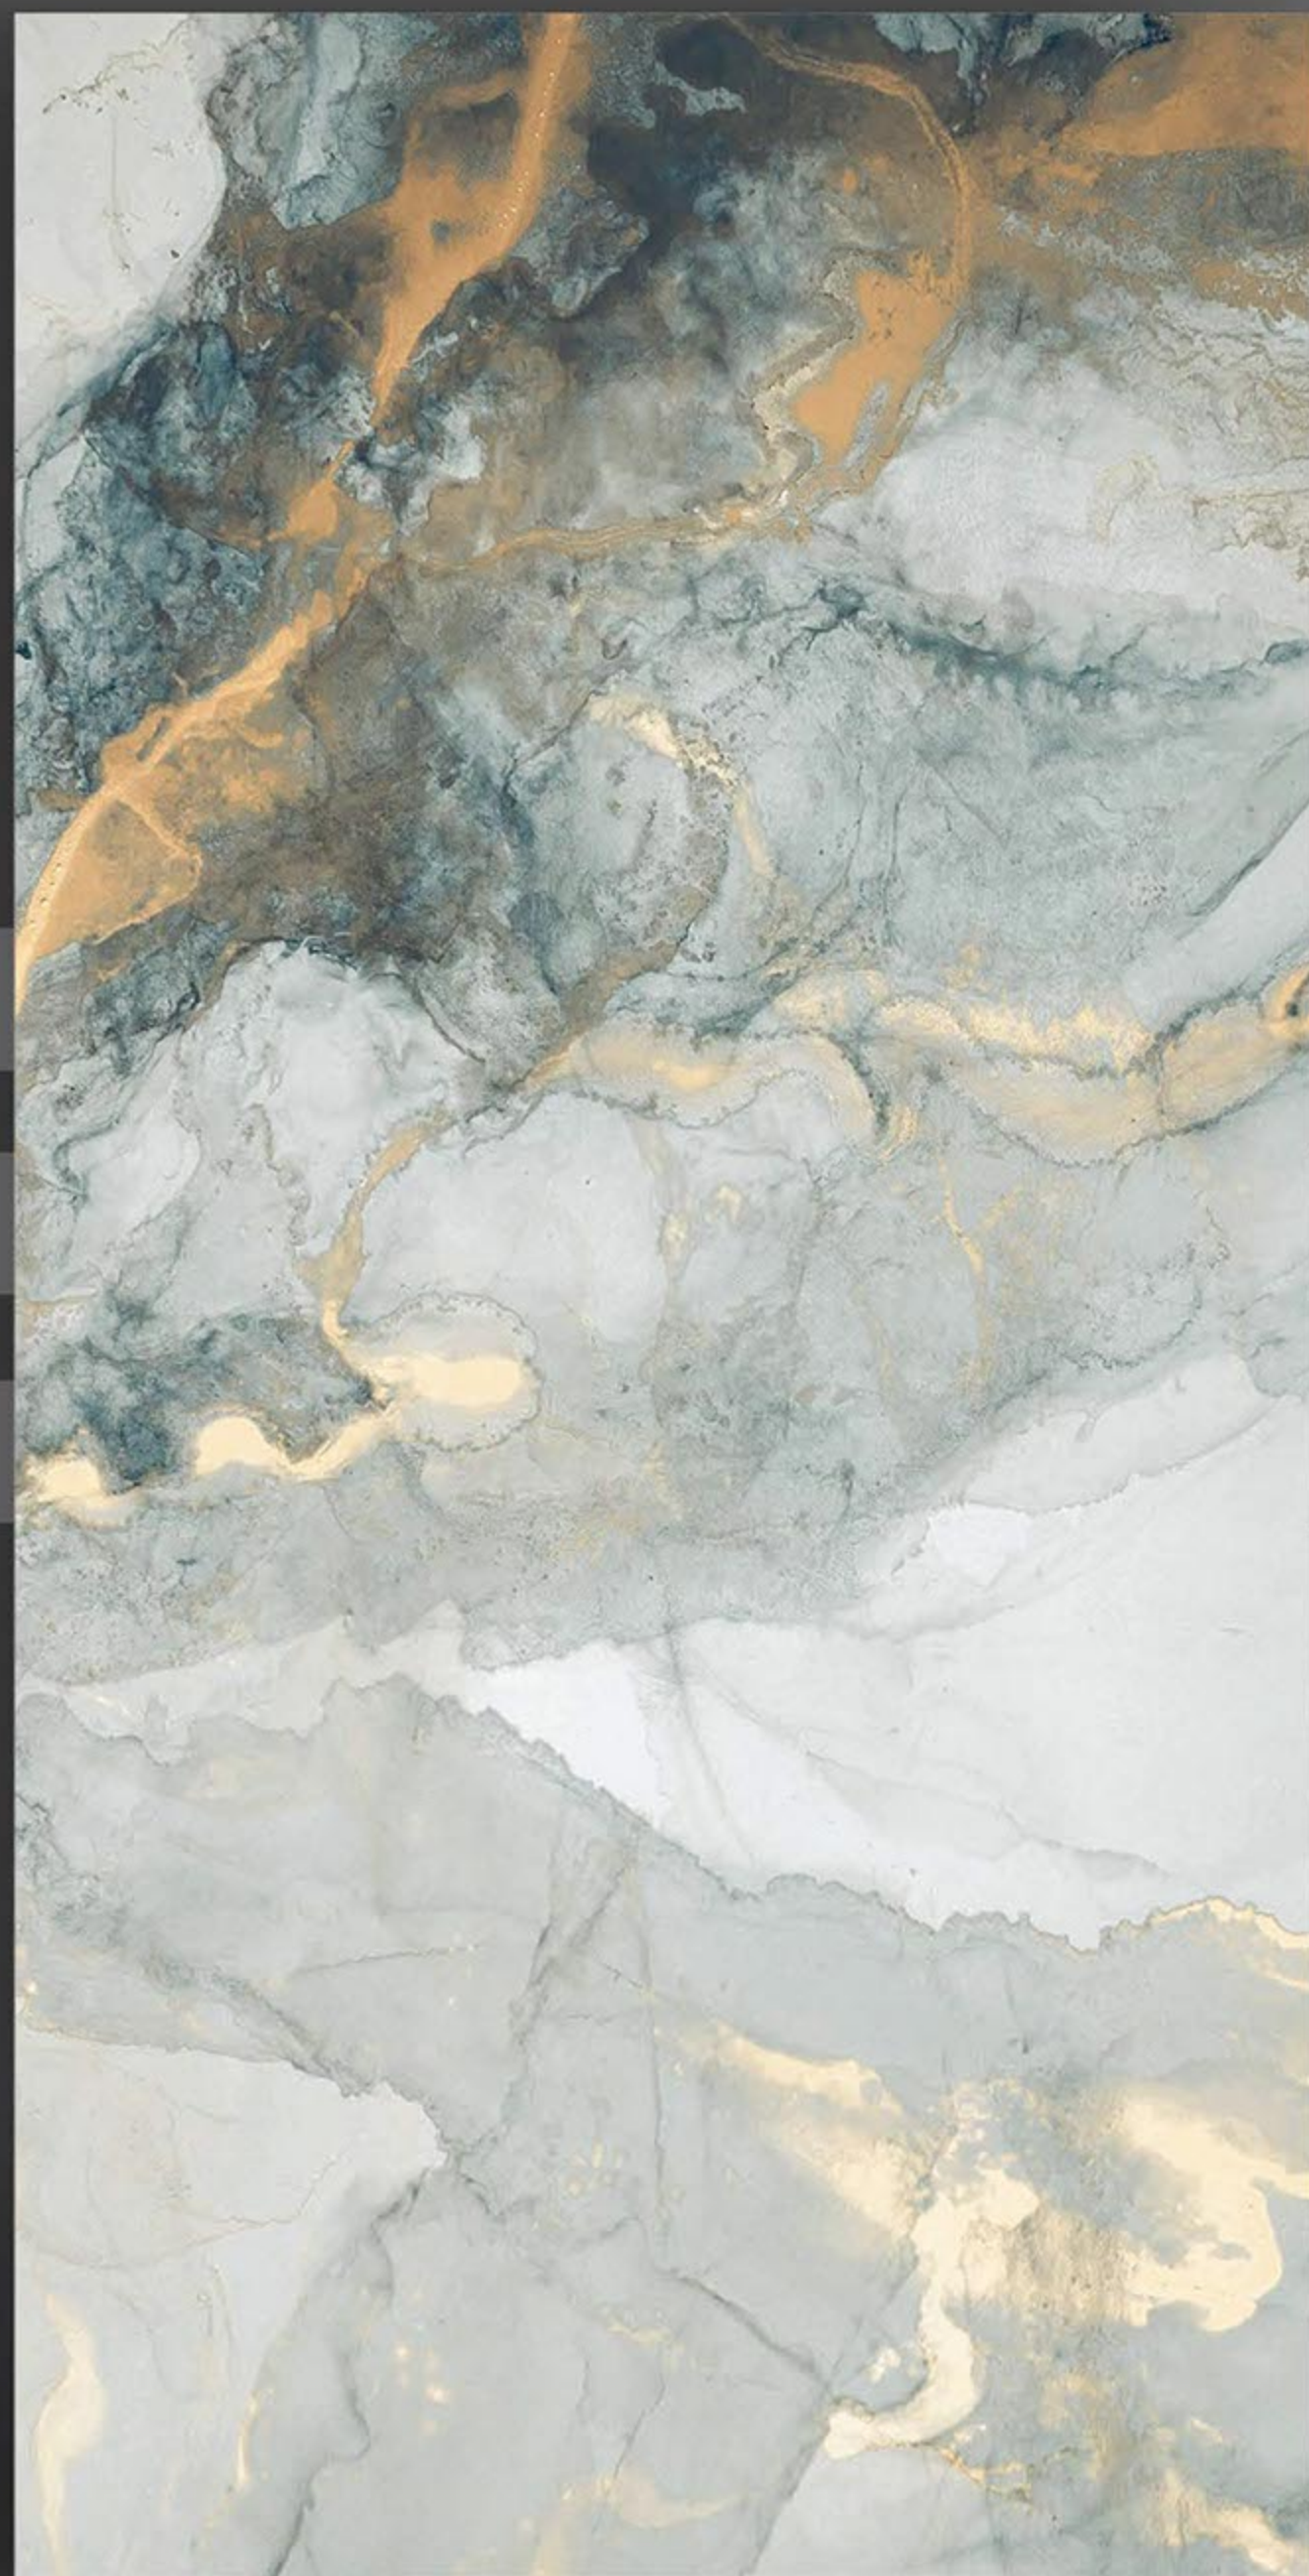

FUME AQUA

VIVID SERIES

600X1200.MM

GLOSSY