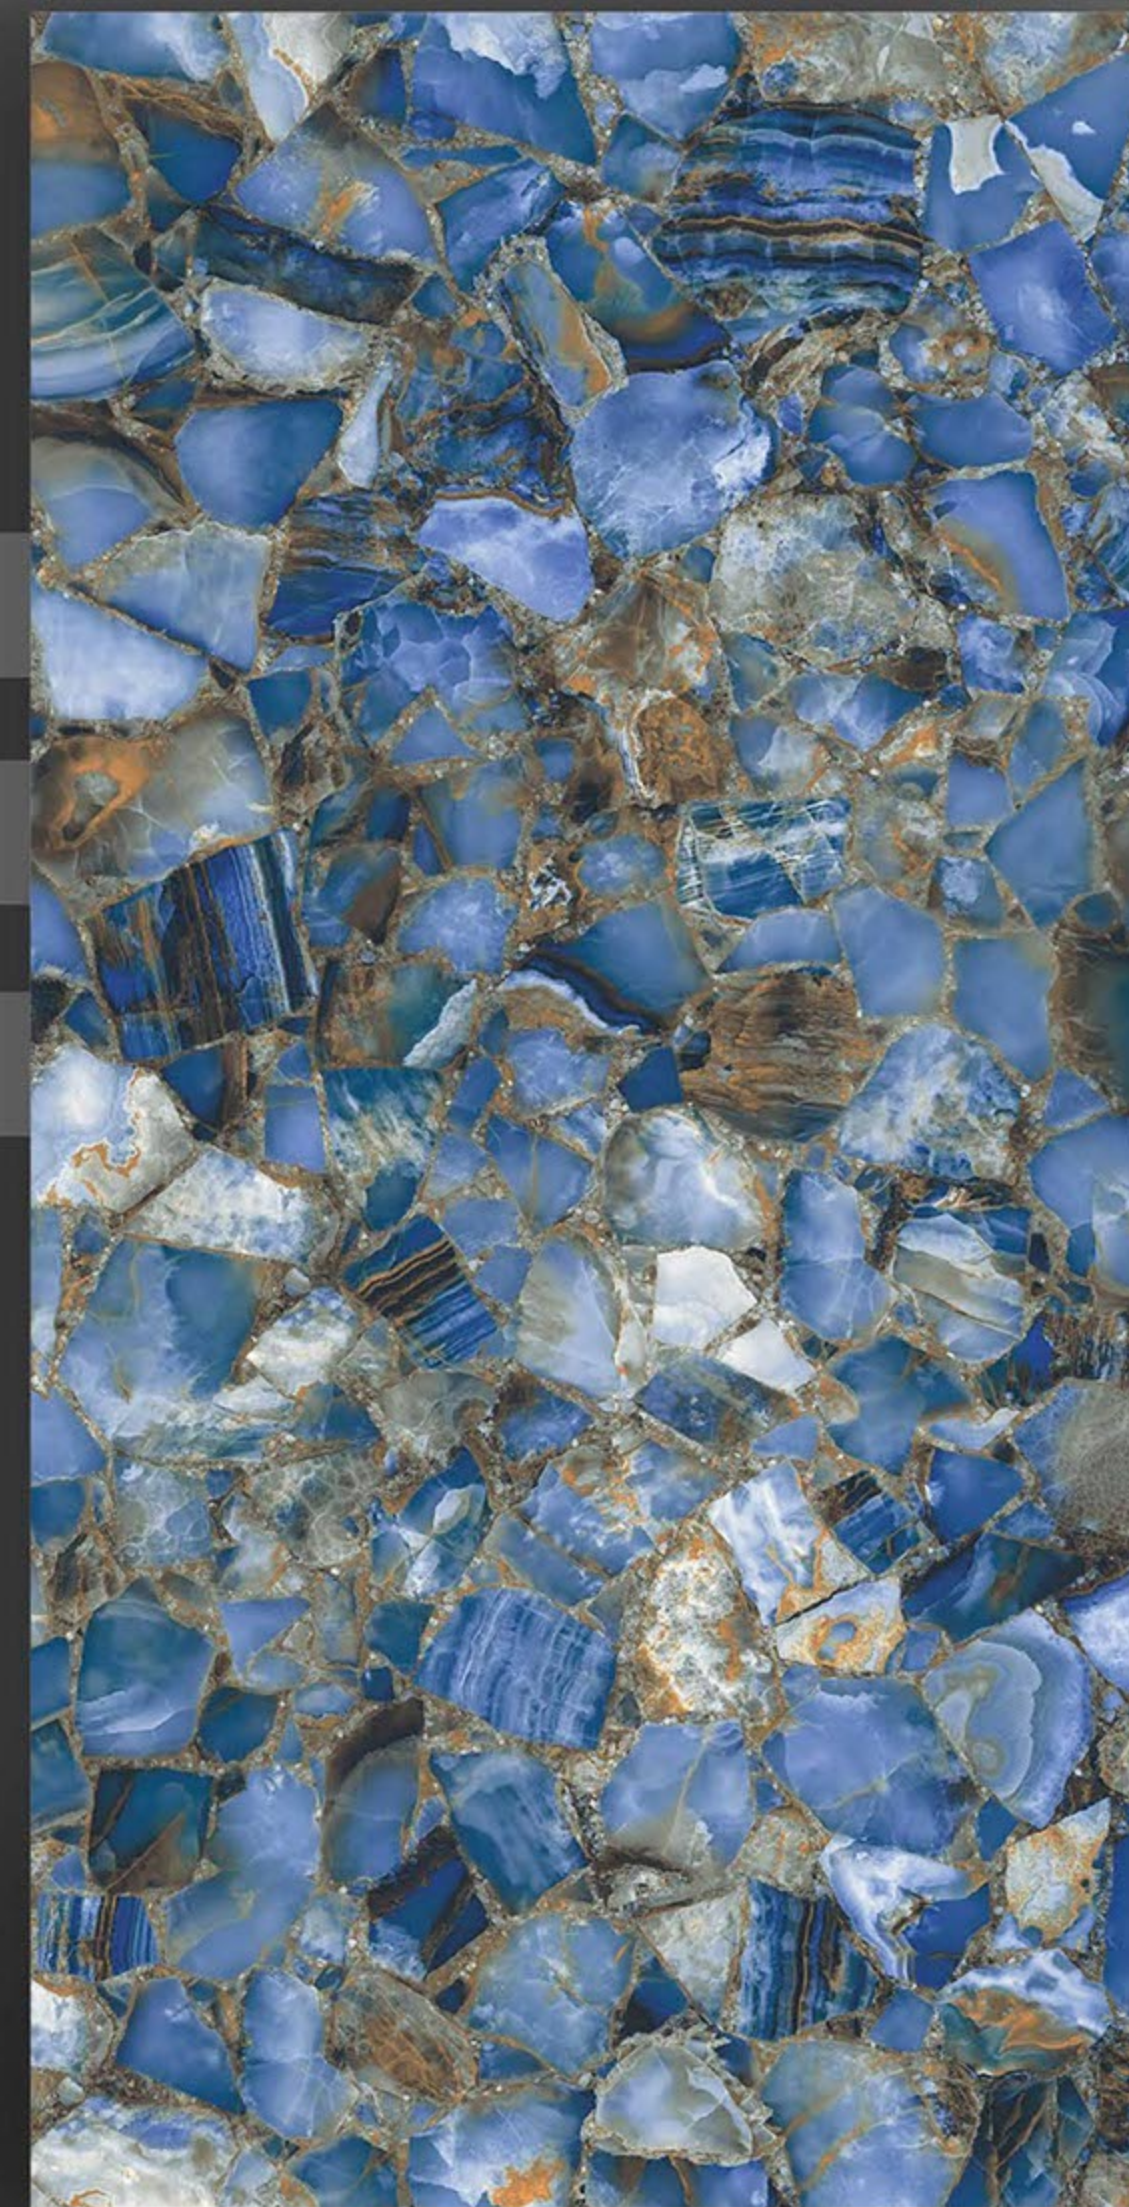

BRICK GREEN

VIVID SERIES 

600X1200.MM

GLOSSY

DESERT BLUE

VIVID SERIES 

600X1200.MM

HIGH GLOSS