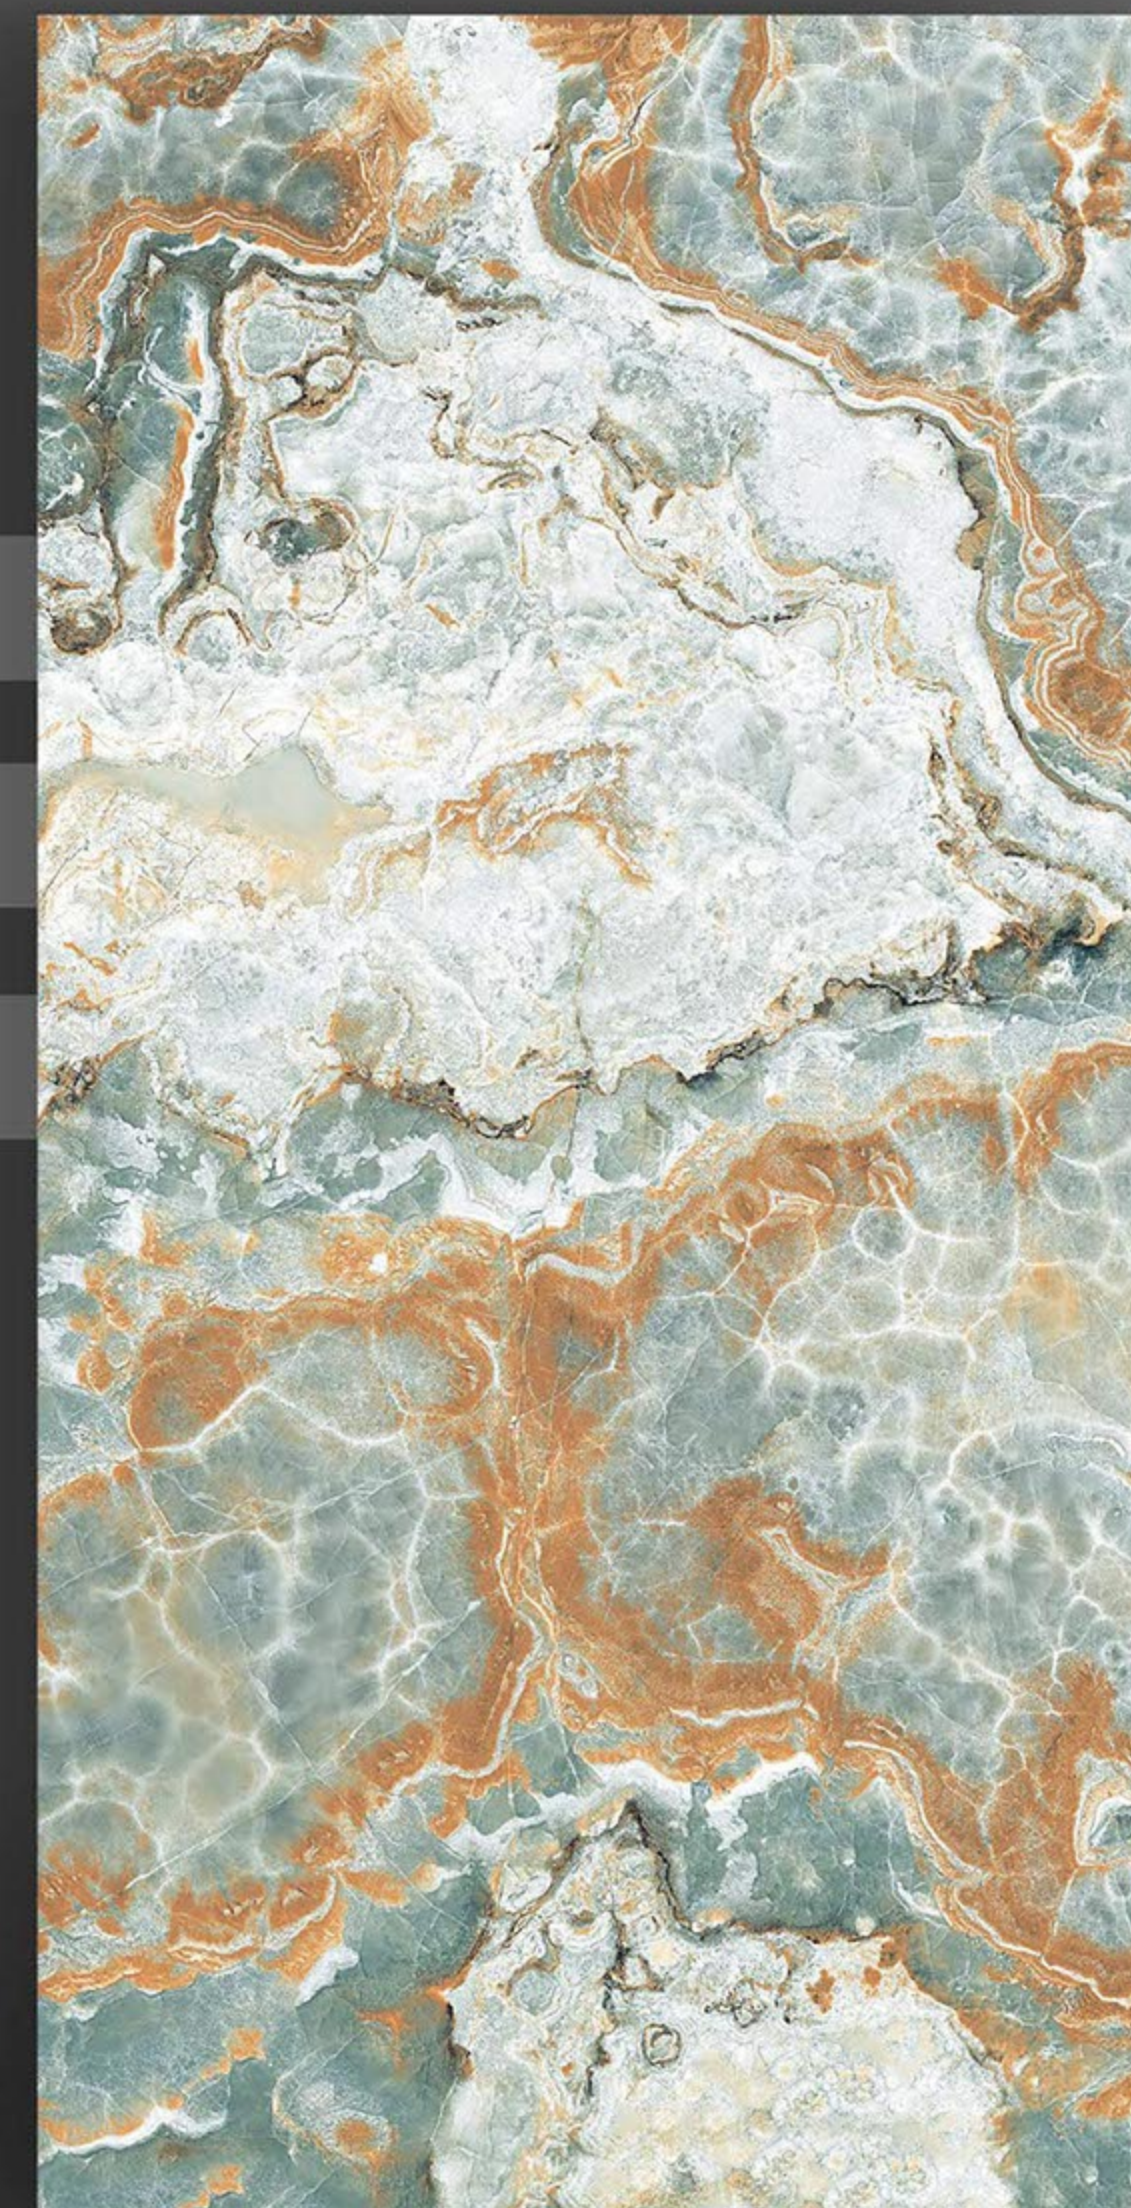

SABA GREEN

VIVID SERIES

600X1200.MM

HIGH GLOSS