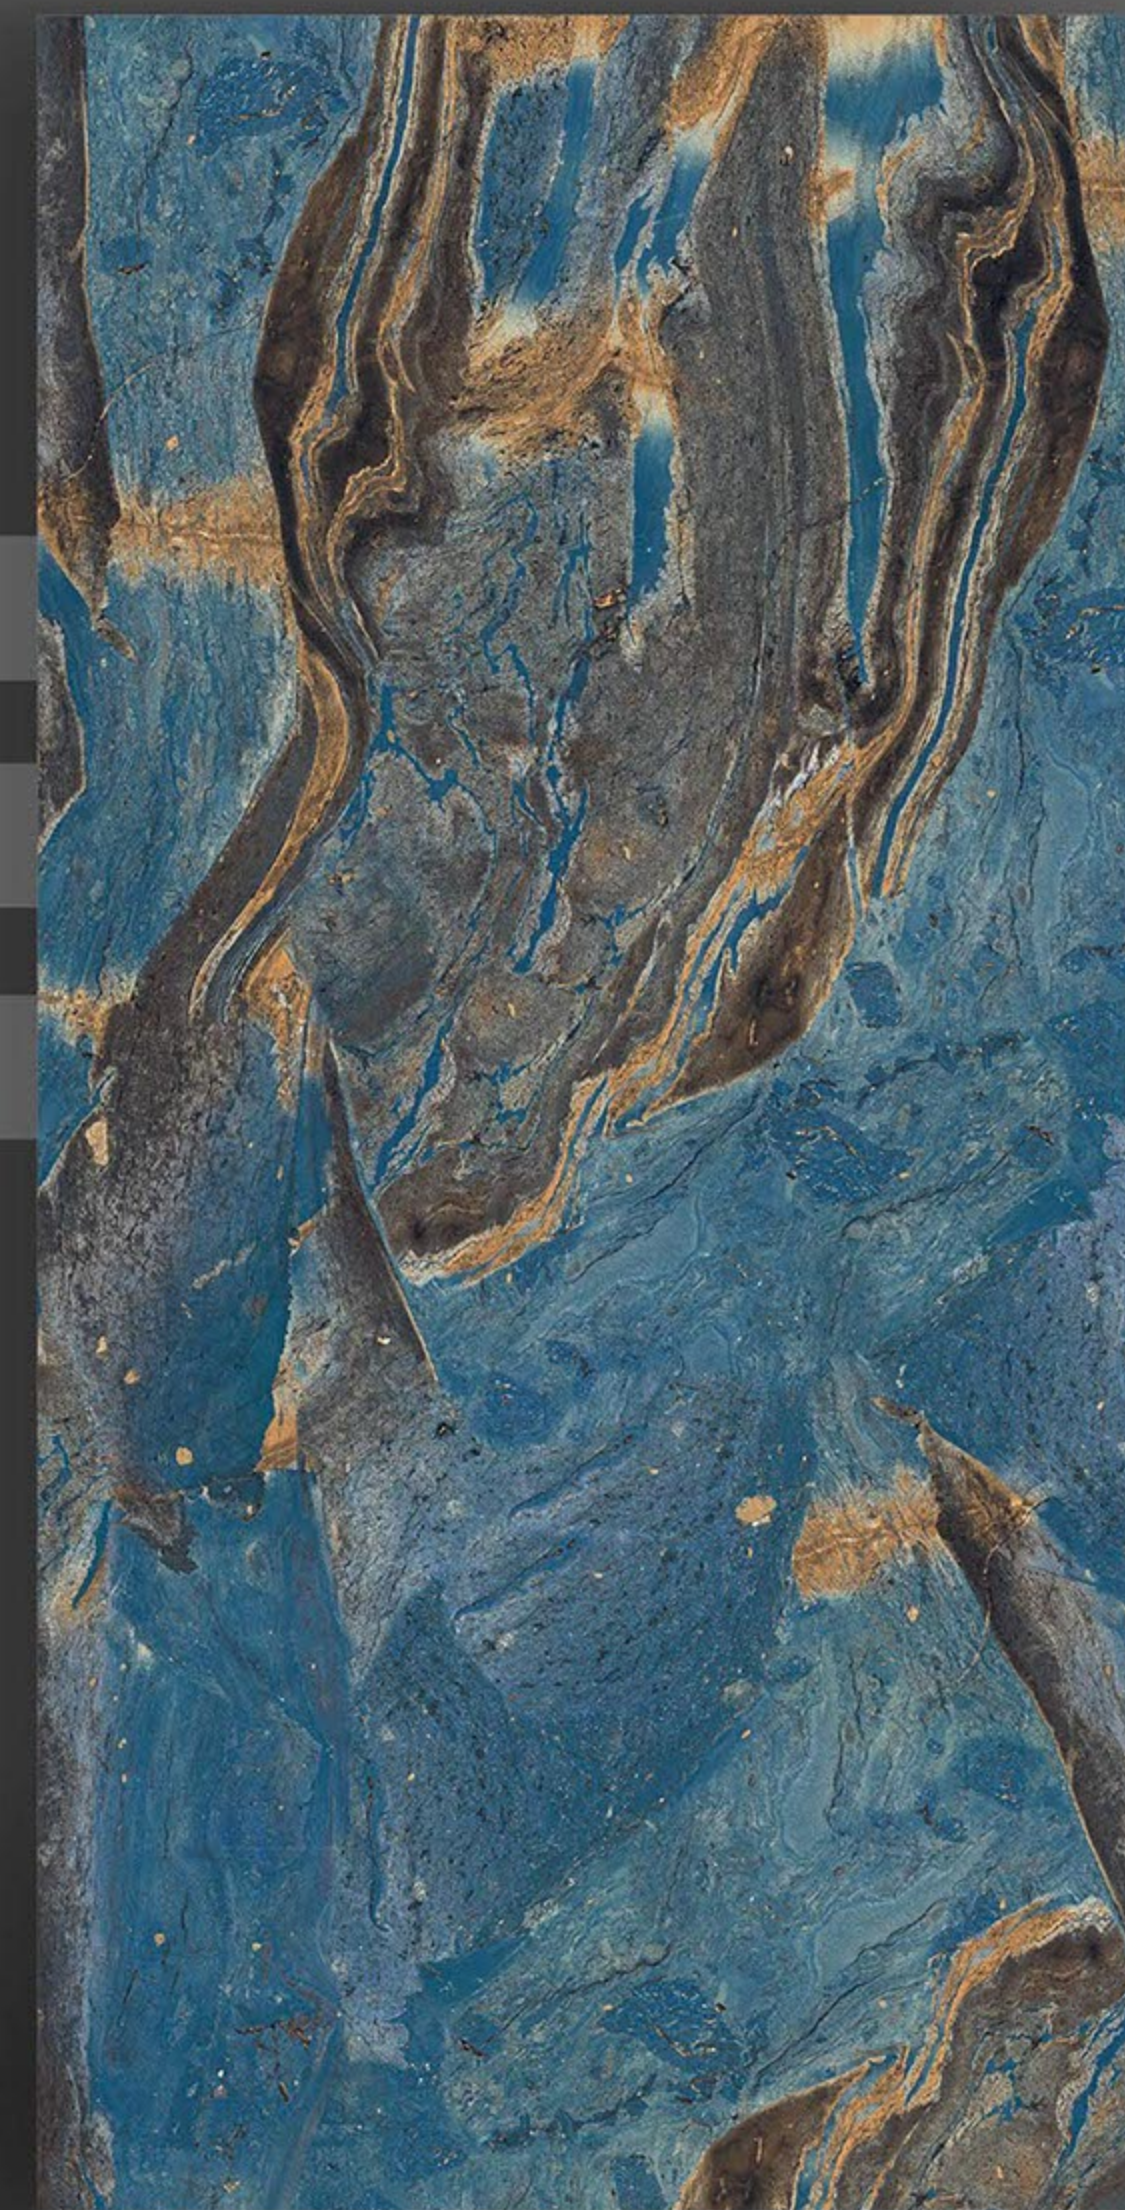

AMAZZONITE AQUA.

VIVID SERIES 

600X1200.MM

HIGH GLOSS

BAHIA AZUL

VIVID SERIES 

600X1200.MM

HIGH GLOSS