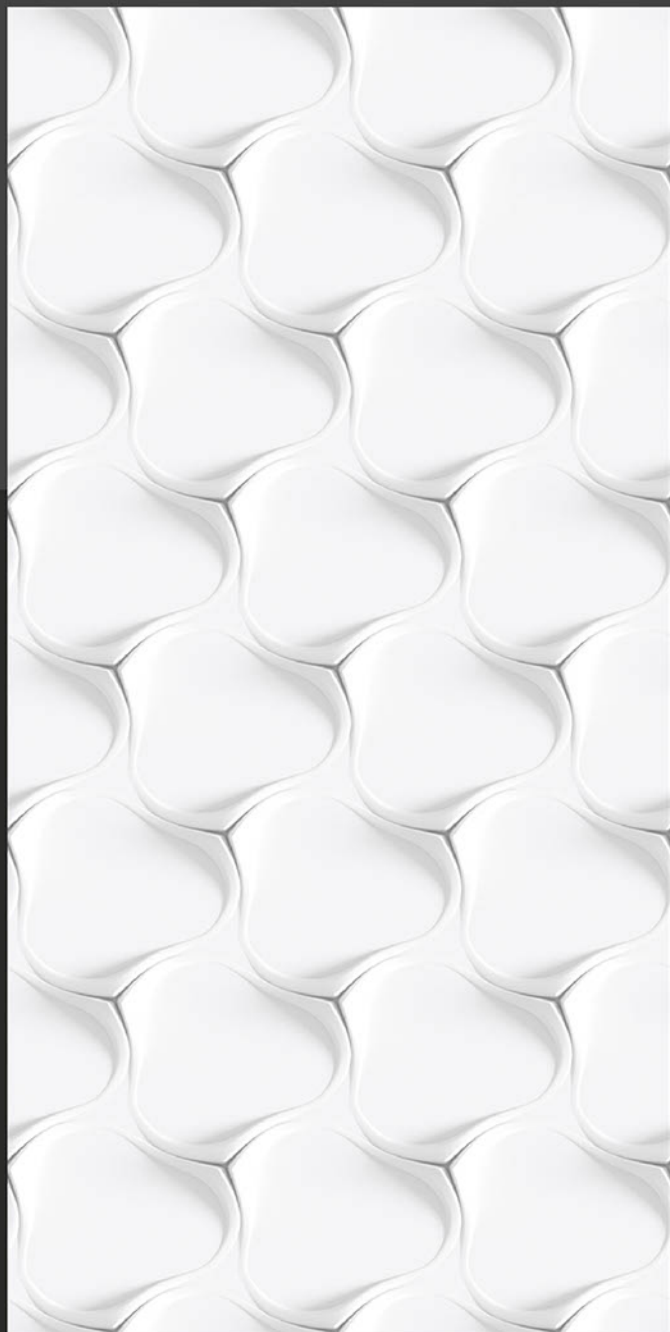

600x1200mm
GLAZED VITRIFIED TILES

3D 2007

Low Water
Absorption

Frost
Resistant

Chemical
Resistant

Stain
Resistance

Zero
Maintenance

Easy to
Clean