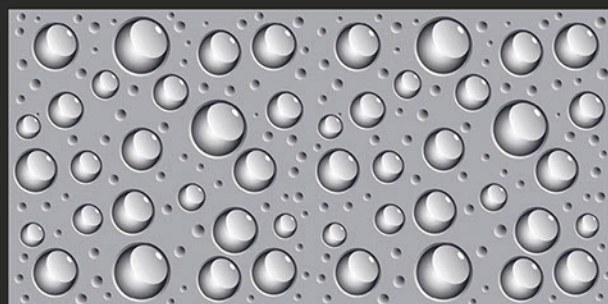

600 x 1200 mm
GLAZED VITRIFIED TILES

3D 2013

Low Water
Absorption

Frost
Resistant

Chemical
Resistant

Stain
Resistance

Zero
Maintenance

Easy to
Clean