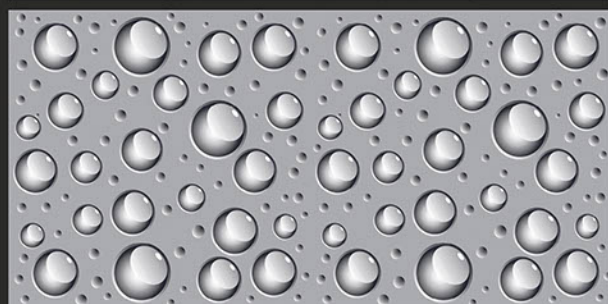

600 x 1200 mm
GLAZED VITRIFIED TILES

3D 2013

Low Water
Absorption

Frost
Resistant

Chemical
Resistant

Stain
Resistance

Zero
Maintenance

Easy to
Clean