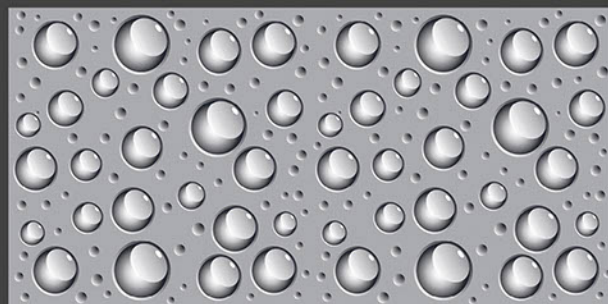

600 x 1200 mm
GLAZED VITRIFIED TILES

3D 2013

Low Water
Absorption

Frost
Resistant

Chemical
Resistant

Stain
Resistance

Zero
Maintenance

Easy to
Clean