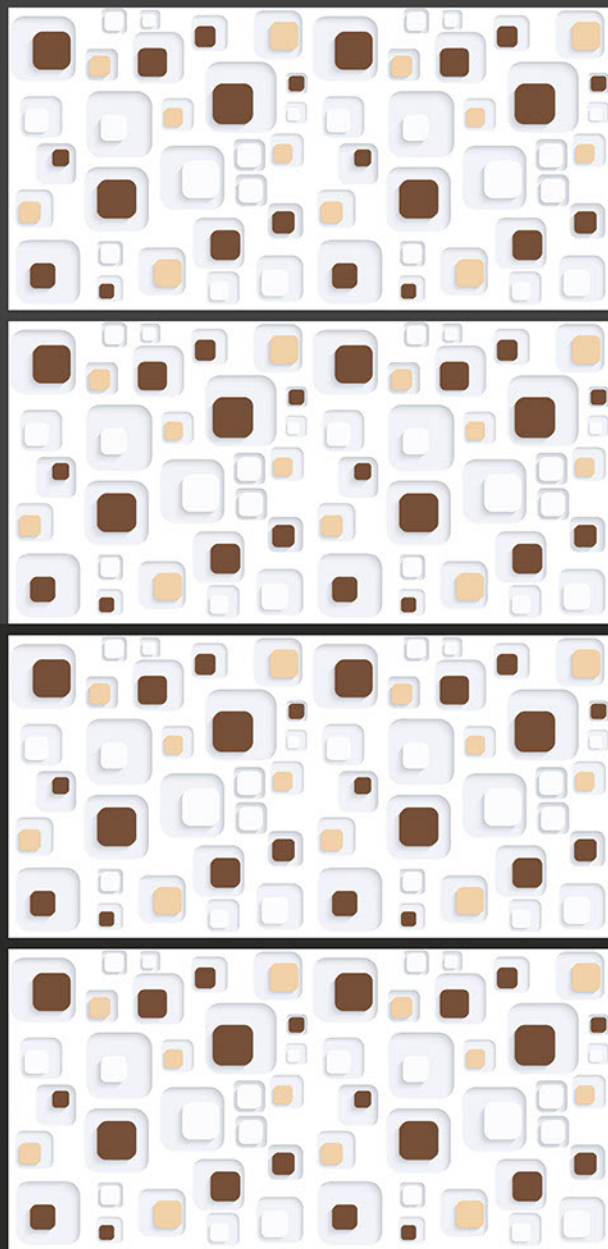

600 x 1200 mm
GLAZED VITRIFIED TILES

3D 2010

Low Water
Absorption

Frost
Resistant

Chemical
Resistant

Stain
Resistance

Zero
Maintenance

Easy to
Clean