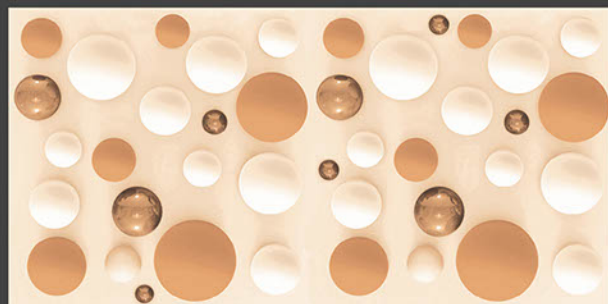

600 x 1200 mm
GLAZED VITRIFIED TILES

3D 2011

Low Water
Absorption

Frost
Resistant

Chemical
Resistant

Stain
Resistance

Zero
Maintenance

Easy to
Clean