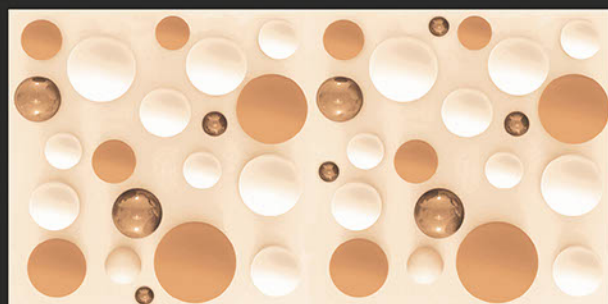

600 x 1200 mm
GLAZED VITRIFIED TILES

3D 2011

Low Water
Absorption

Frost
Resistant

Chemical
Resistant

Stain
Resistance

Zero
Maintenance

Easy to
Clean