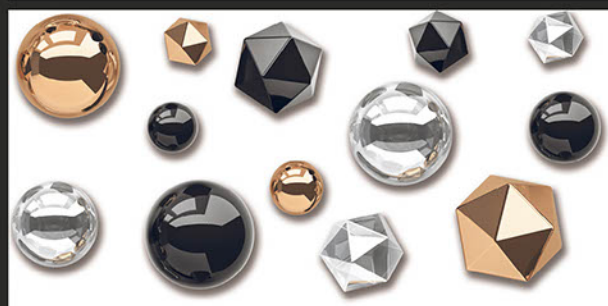

600x1200mm
GLAZED VITRIFIED TILES

3D 2002

Low Water Absorption

Frost Resistant

Chemical Resistant

Stain Resistance

Zero Maintenance

Easy to Clean