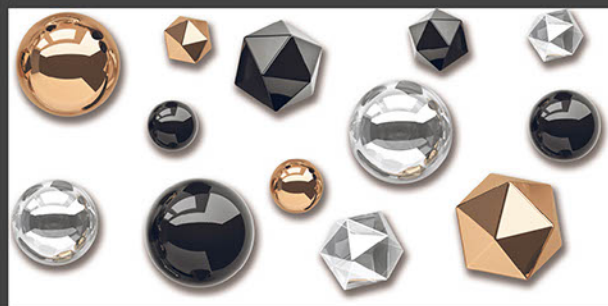

600x1200mm
GLAZED VITRIFIED TILES

3D 2002

Low Water Absorption

Frost Resistant

Chemical Resistant

Stain Resistance

Zero Maintenance

Easy to Clean