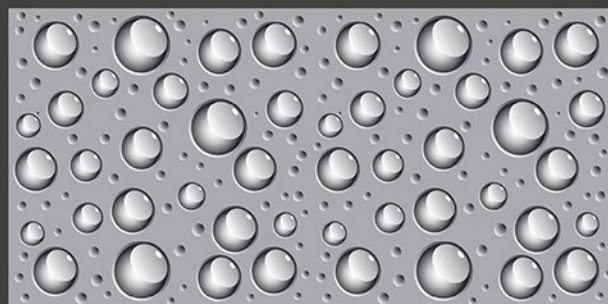

600 x 1200 mm
GLAZED VITRIFIED TILES

3D 2013

Low Water
Absorption

Frost
Resistant

Chemical
Resistant

Stain
Resistance

Zero
Maintenance

Easy to
Clean