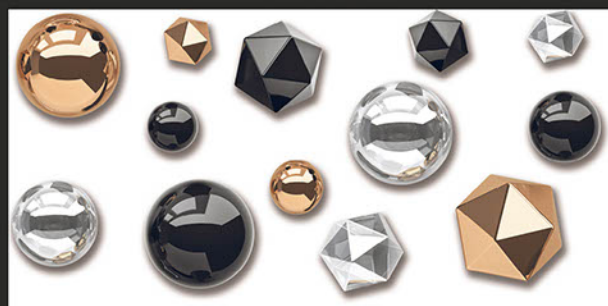

600x1200mm
GLAZED VITRIFIED TILES

3D 2002

Low Water Absorption

Frost Resistant

Chemical Resistant

Stain Resistance

Zero Maintenance

Easy to Clean