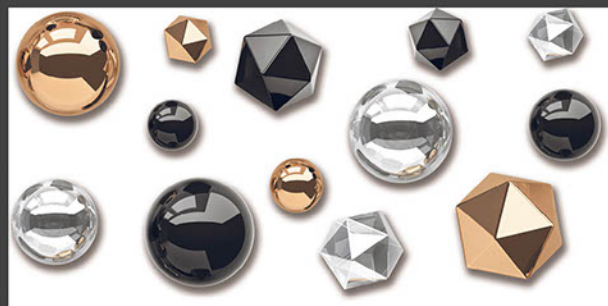

600x1200mm
GLAZED VITRIFIED TILES

3D 2002

Low Water Absorption

Frost Resistant

Chemical Resistant

Stain Resistance

Zero Maintenance

Easy to Clean