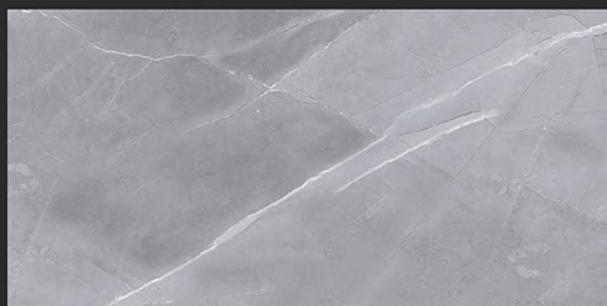

Glossy
COLLECTION

600x1200mm
GLAZED VITRIFIED TILES

MONACO GRIS

RANDOM FACES - 4

Low Water
Absorption

Frost
Resistant

Chemical
Resistant

Stain
Resistance

Zero
Maintenance

Easy to
Clean