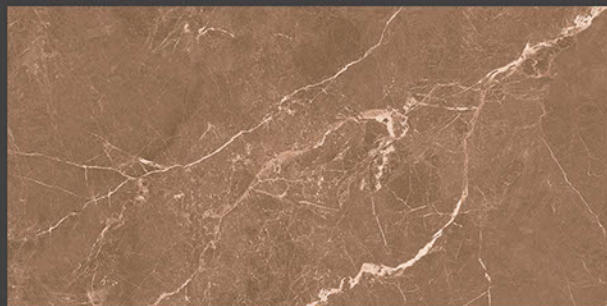

Zero
Maintenance

Easy to
Clean

DESIGN SHOWN -
KIMBER GRIS

Glossy
COLLECTION

600x1200mm
GLAZED VITRIFIED TILES

KIMBER MOCHA

RANDOM FACES - 4

Low Water
Absorption