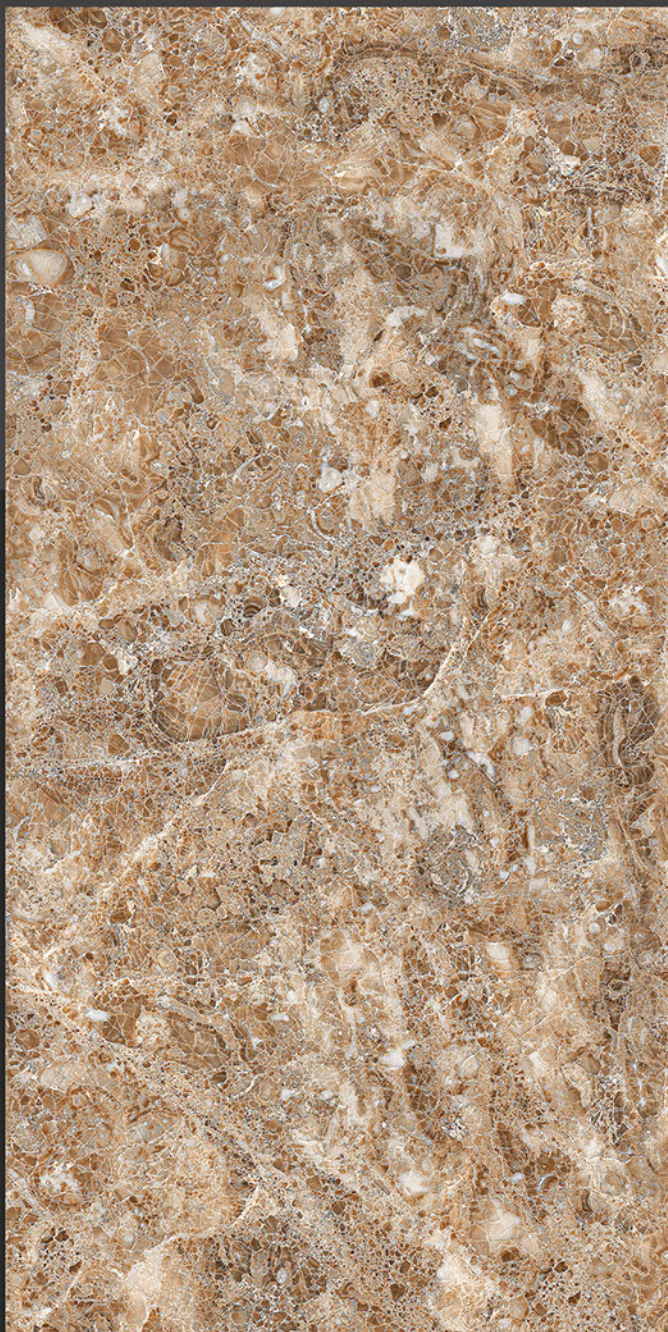

Stain
Resistance

Zero
Maintenance

Easy to
Clean

Glossy
COLLECTION

600x1200mm
GLAZED VITRIFIED TILES

EMPREDOR HONEY GOLD

RANDOM FACES - 1

Low Water
Absorption