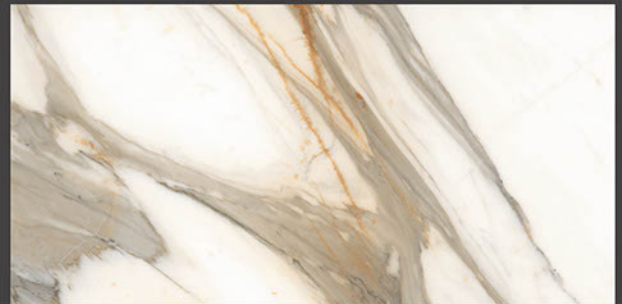

Zero
Maintenance

Easy to
Clean

DESIGN SHOWN -
HELSINKI SAND

Glossy
COLLECTION

600x1200mm
GLAZED VITRIFIED TILES

KASHMIR WHITE

RANDOM FACES - 4

Low Water
Absorption