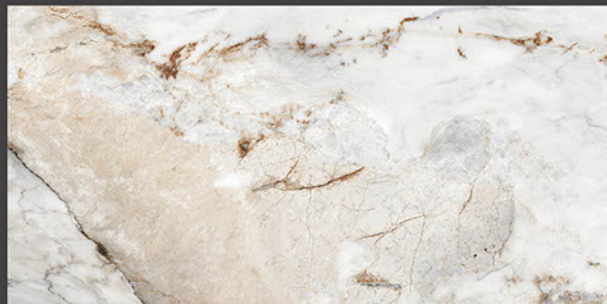

Zero
Maintenance

Easy to
Clean

Glossy
COLLECTION

600x1200mm
GLAZED VITRIFIED TILES

NEWPORT

RANDOM FACES - 4

Low Water
Absorption

Frost
Resistant