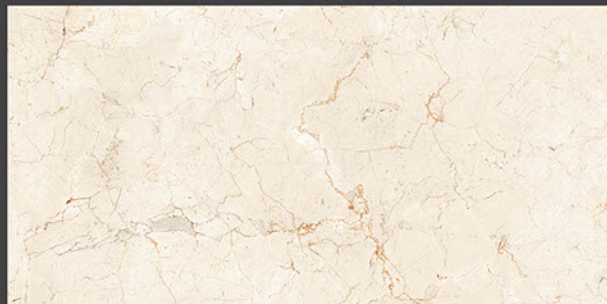

Glossy
COLLECTION

600x1200mm
GLAZED VITRIFIED TILES

NEW BOTTICINO

RANDOM FACES - 2

Low Water
Absorption

Frost
Resistant

Chemical
Resistant

Stain
Resistance

Zero
Maintenance

Easy to
Clean