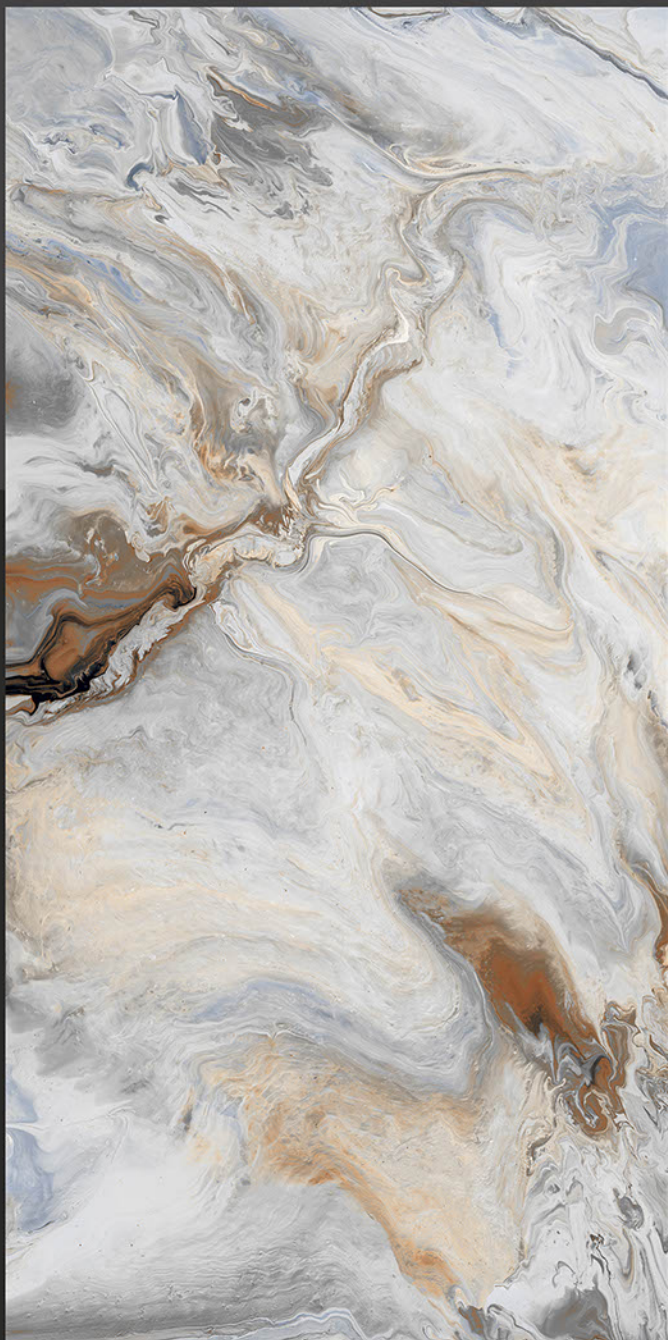

Zero
Maintenance

Easy to
Clean

DESIGN SHOWN -
GRANDE AVANA

Glossy
COLLECTION

600x1200mm
GLAZED VITRIFIED TILES

GRANDE MIX

RANDOM FACES - 4

Low Water
Absorption