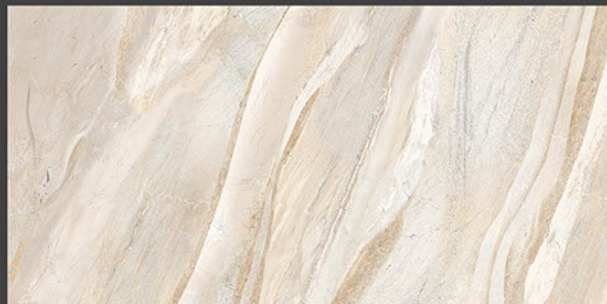

Zero
Maintenance

Easy to
Clean

Glossy
COLLECTION

600x1200mm
GLAZED VITRIFIED TILES

LENZO CREMA

RANDOM FACES - 4

Low Water
Absorption

Frost
Resistant