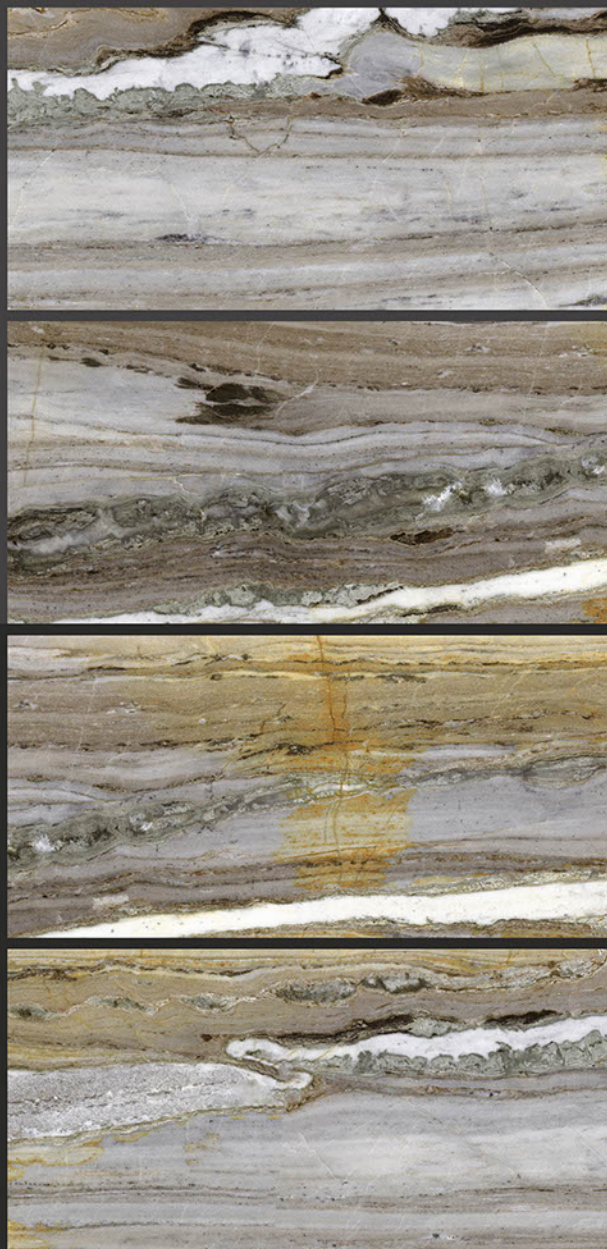

Glossy
COLLECTION

600x1200mm
GLAZED VITRIFIED TILES

LUCCA MARMOL

RANDOM FACES - 4

Low Water
Absorption

Frost
Resistant

Chemical
Resistant

Stain
Resistance

Zero
Maintenance

Easy to
Clean