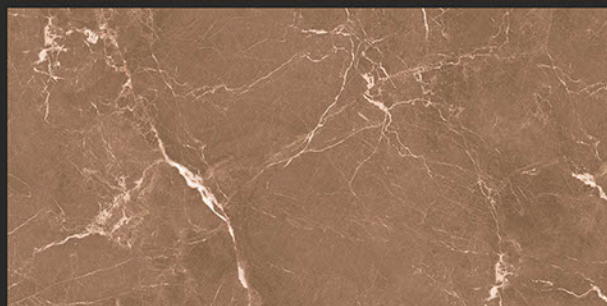

Zero
Maintenance

Easy to
Clean

DESIGN SHOWN -
KIMBER GRIS

Glossy
COLLECTION

600x1200mm
GLAZED VITRIFIED TILES

KIMBER MOCHA

RANDOM FACES - 4

Low Water
Absorption