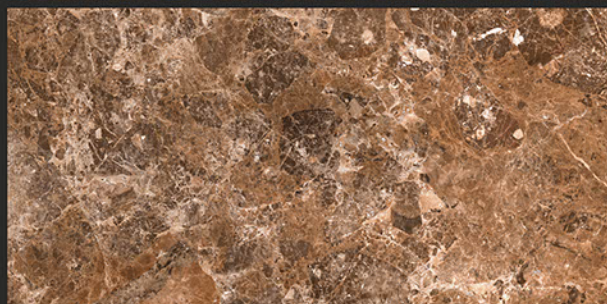

Glossy
COLLECTION

600x1200mm
GLAZED VITRIFIED TILES

NATURAL EMPREDOR BROWN

RANDOM FACES - 4

Low Water
Absorption

Frost
Resistant

Chemical
Resistant

Stain
Resistance

Zero
Maintenance

Easy to
Clean