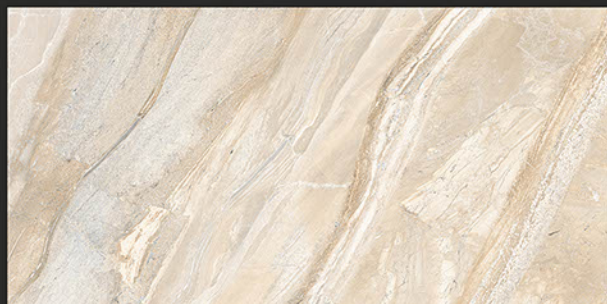

Zero
Maintenance

Easy to
Clean

Glossy
COLLECTION

600x1200mm
GLAZED VITRIFIED TILES

LENZO CREMA

RANDOM FACES - 4

Low Water
Absorption

Frost
Resistant