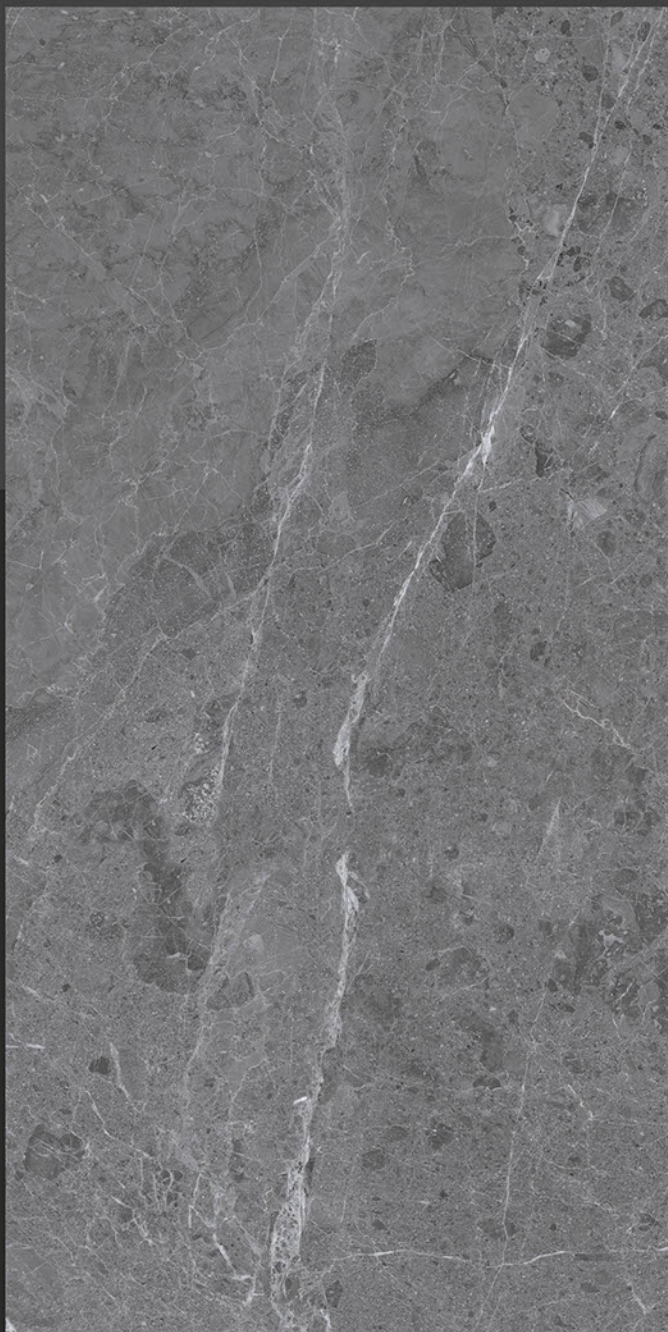

Glossy
COLLECTION

600x1200mm
GLAZED VITRIFIED TILES

EMERALD GRAFITO

RANDOM FACES - 4

Low Water
Absorption

Frost
Resistant

Chemical
Resistant

Stain
Resistance

Zero
Maintenance

Easy to
Clean