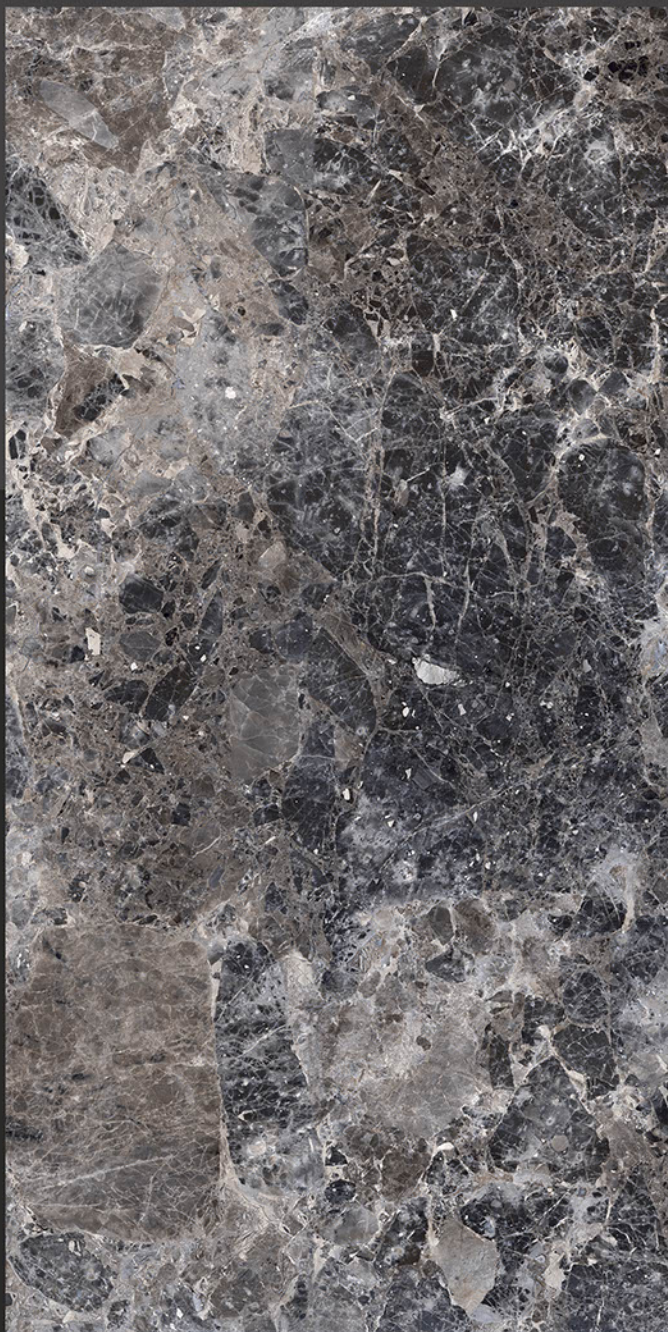

Stain
Resistance

Zero
Maintenance

Easy to
Clean

DESIGN SHOWN -
NATURAL EMPREDOR GRAFITO

Glossy
COLLECTION

600x1200mm
GLAZED VITRIFIED TILES

NATURAL EMPREDOR GRAFITO

RANDOM FACES - 4