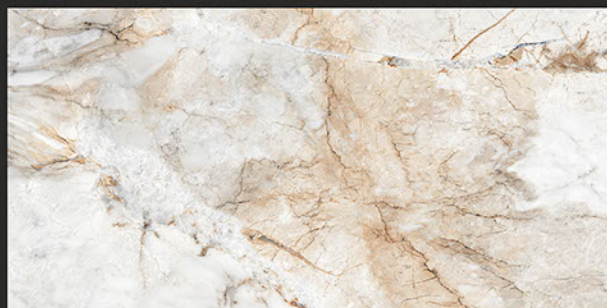

Zero
Maintenance

Easy to
Clean

Glossy
COLLECTION

600x1200mm
GLAZED VITRIFIED TILES

NEWPORT

RANDOM FACES - 4

Low Water
Absorption

Frost
Resistant