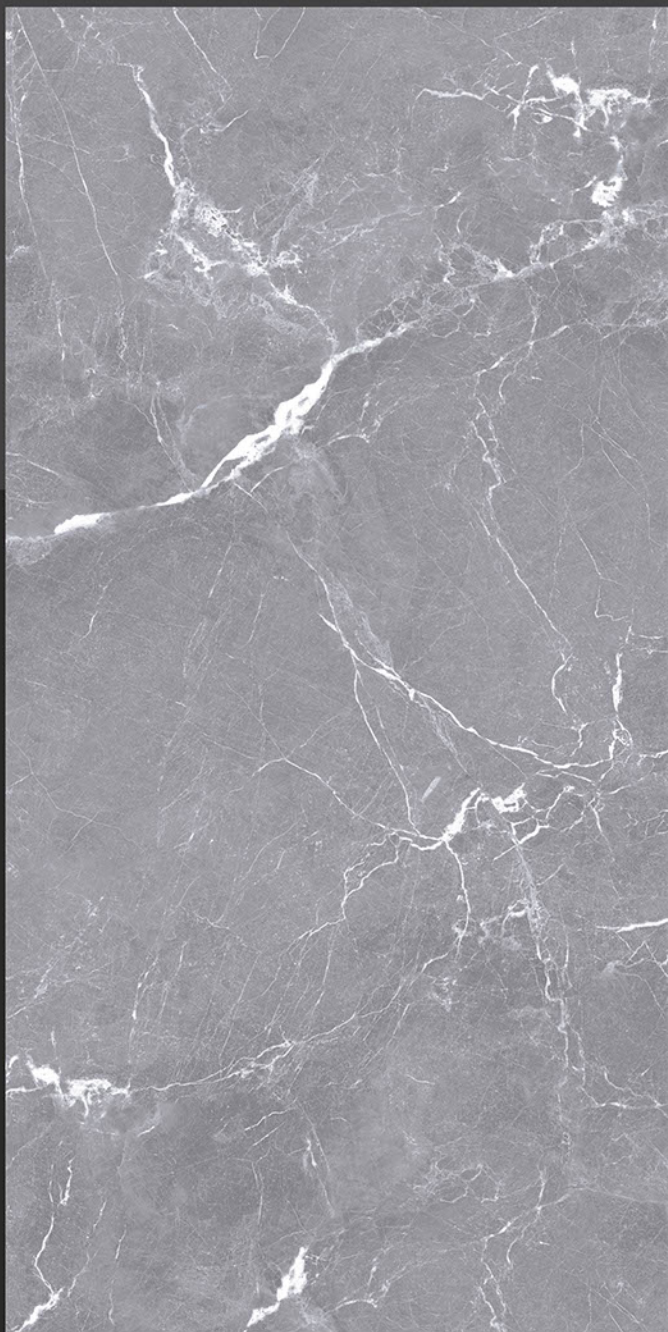

Glossy
COLLECTION

600x1200mm
GLAZED VITRIFIED TILES

KIMBER GRIS

RANDOM FACES - 4

Low Water
Absorption

Frost
Resistant

Chemical
Resistant

Stain
Resistance

Zero
Maintenance

Easy to
Clean