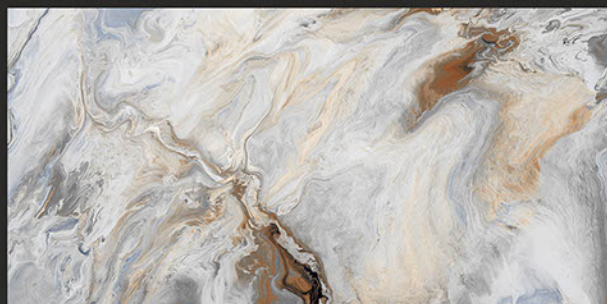

Zero
Maintenance

Easy to
Clean

DESIGN SHOWN -
GRANDE AVANA

Glossy
COLLECTION

600x1200mm
GLAZED VITRIFIED TILES

GRANDE MIX

RANDOM FACES - 4

Low Water
Absorption