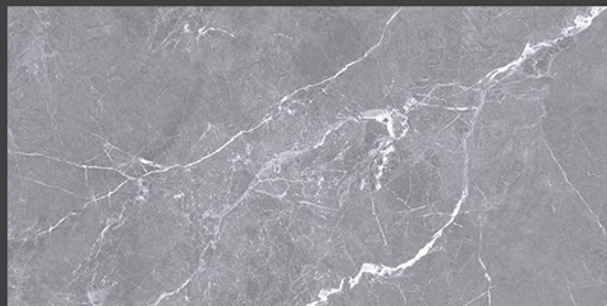

Glossy
COLLECTION

600x1200mm
GLAZED VITRIFIED TILES

KIMBER GRIS

RANDOM FACES - 4

Low Water
Absorption

Frost
Resistant

Chemical
Resistant

Stain
Resistance

Zero
Maintenance

Easy to
Clean