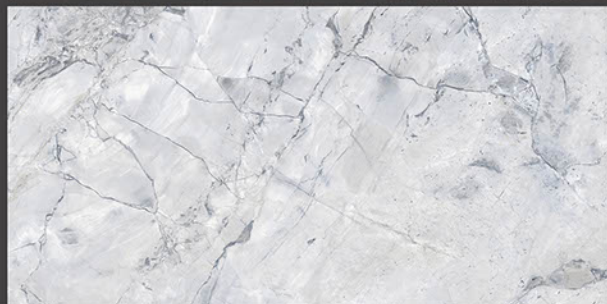

Glossy
COLLECTION

600x1200mm
GLAZED VITRIFIED TILES

NEBRASKA GRIS

RANDOM FACES - 4

Low Water
Absorption

Frost
Resistant

Chemical
Resistant

Stain
Resistance

Zero
Maintenance

Easy to
Clean