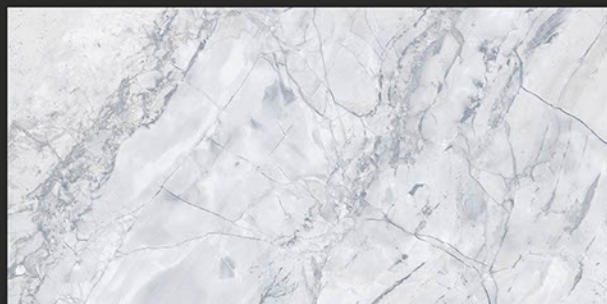

Glossy
COLLECTION

600x1200mm
GLAZED VITRIFIED TILES

NEBRASKA GRIS

RANDOM FACES - 4

Low Water
Absorption

Frost
Resistant

Chemical
Resistant

Stain
Resistance

Zero
Maintenance

Easy to
Clean