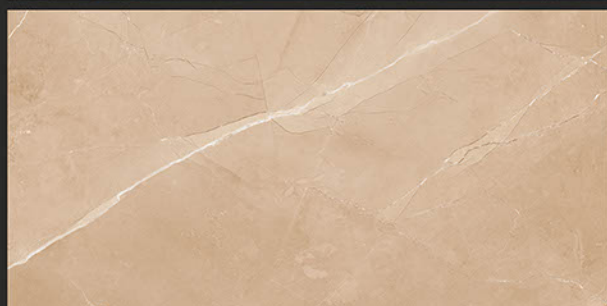

Glossy
COLLECTION

600x1200mm
GLAZED VITRIFIED TILES

MONACO BROWN

RANDOM FACES - 4

Low Water
Absorption

Frost
Resistant

Chemical
Resistant

Stain
Resistance

Zero
Maintenance

Easy to
Clean