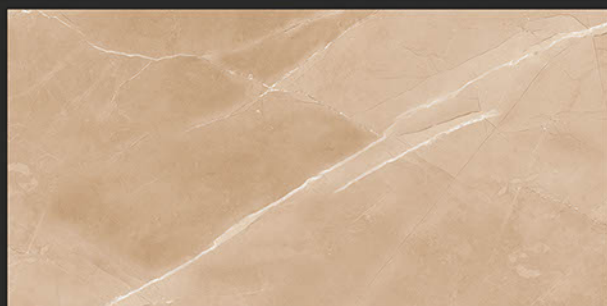

Glossy
COLLECTION

600x1200mm
GLAZED VITRIFIED TILES

MONACO BROWN

RANDOM FACES - 4

Low Water
Absorption

Frost
Resistant

Chemical
Resistant

Stain
Resistance

Zero
Maintenance

Easy to
Clean