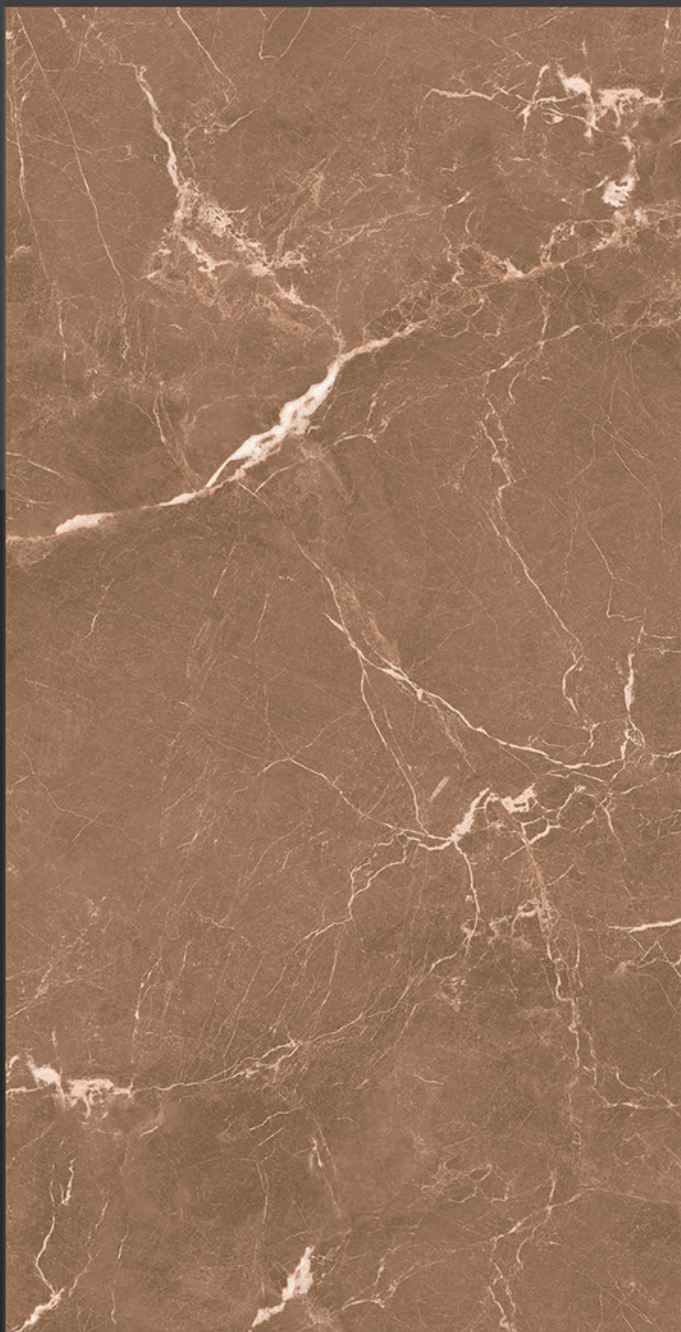

Zero
Maintenance

Easy to
Clean

DESIGN SHOWN -
KIMBER GRIS

Glossy
COLLECTION

600x1200mm
GLAZED VITRIFIED TILES

KIMBER MOCHA

RANDOM FACES - 4

Low Water
Absorption