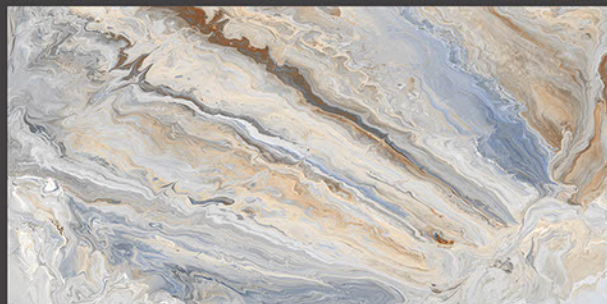

Zero
Maintenance

Easy to
Clean

DESIGN SHOWN -
GRANDE AVANA

Glossy
COLLECTION

600x1200mm
GLAZED VITRIFIED TILES

GRANDE MIX

RANDOM FACES - 4

Low Water
Absorption