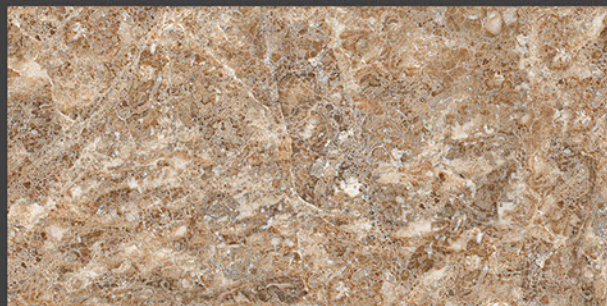

Stain
Resistance

Zero
Maintenance

Easy to
Clean

Glossy
COLLECTION

600x1200mm
GLAZED VITRIFIED TILES

EMPREDOR HONEY GOLD

RANDOM FACES - 1

Low Water
Absorption