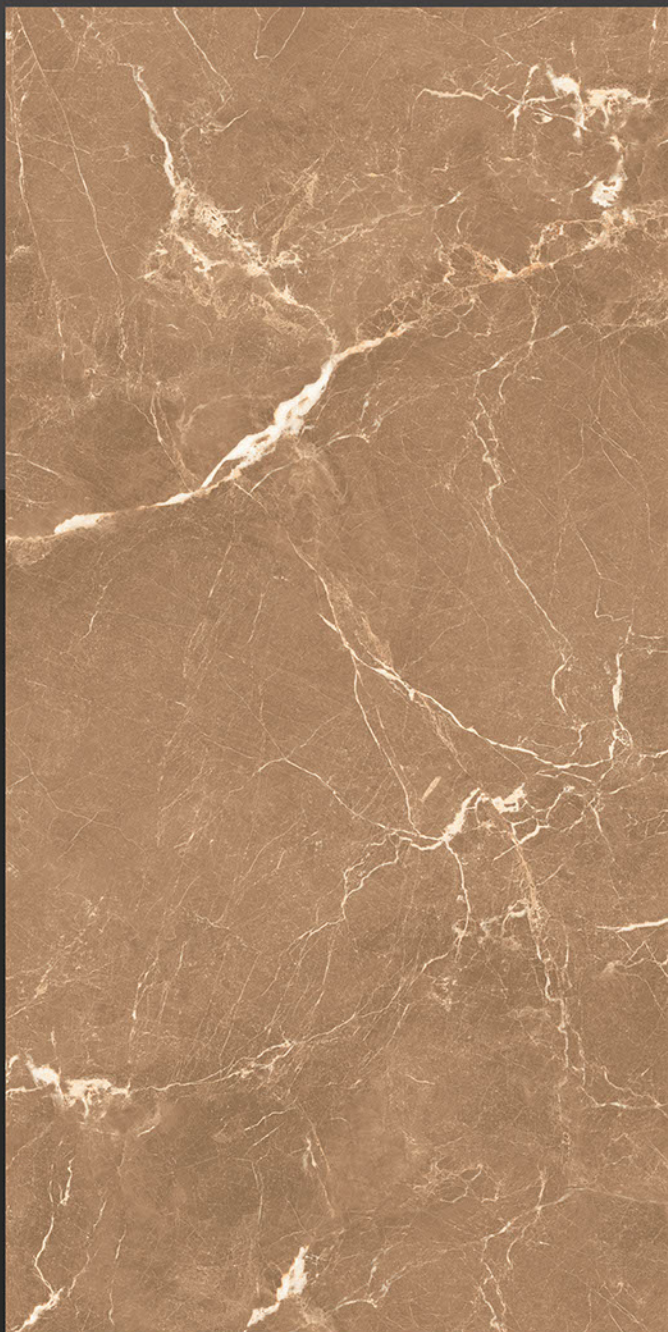

KIMBER BROWN

RANDOM FACES - 4

Low Water
Absorption

Frost
Resistant

Chemical
Resistant

Stain
Resistance

Zero
Maintenance

Easy to
Clean