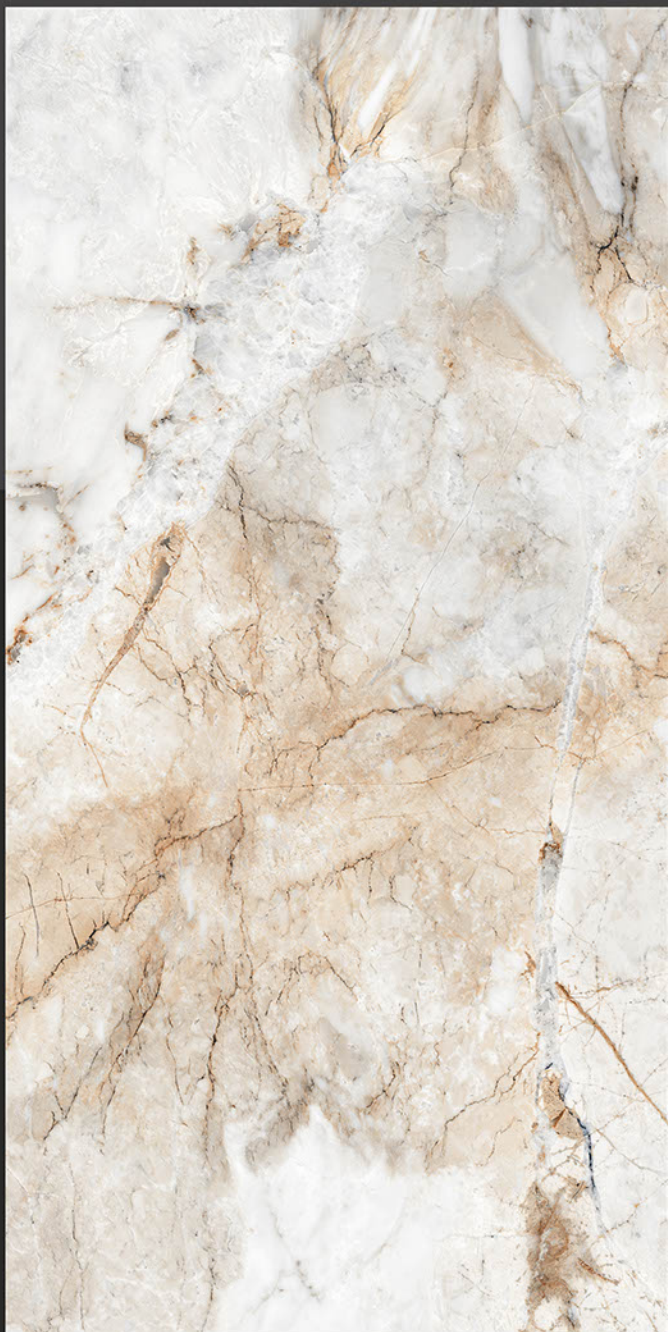

Zero
Maintenance

Easy to
Clean

Glossy
COLLECTION

600x1200mm
GLAZED VITRIFIED TILES

NEWPORT

RANDOM FACES - 4

Low Water
Absorption

Frost
Resistant