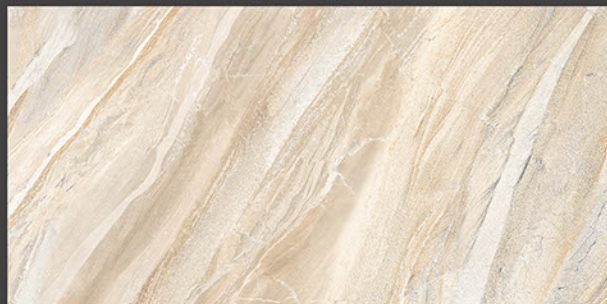

Zero
Maintenance

Easy to
Clean

Glossy
COLLECTION

600x1200mm
GLAZED VITRIFIED TILES

LENZO CREMA

RANDOM FACES - 4

Low Water
Absorption

Frost
Resistant