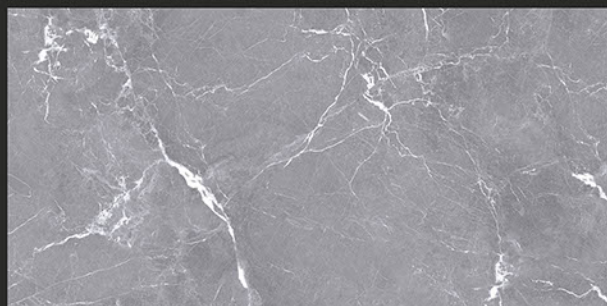

Glossy
COLLECTION

600x1200mm
GLAZED VITRIFIED TILES

KIMBER GRIS

RANDOM FACES - 4

Low Water
Absorption

Frost
Resistant

Chemical
Resistant

Stain
Resistance

Zero
Maintenance

Easy to
Clean