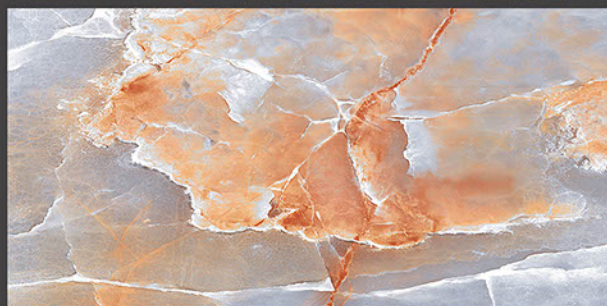

Glossy
COLLECTION

600x1200mm
GLAZED VITRIFIED TILES

ONYX GOLDEN CLOUD

RANDOM FACES - 5

Low Water
Absorption

Frost
Resistant

Chemical
Resistant

Stain
Resistance

Zero
Maintenance

Easy to
Clean