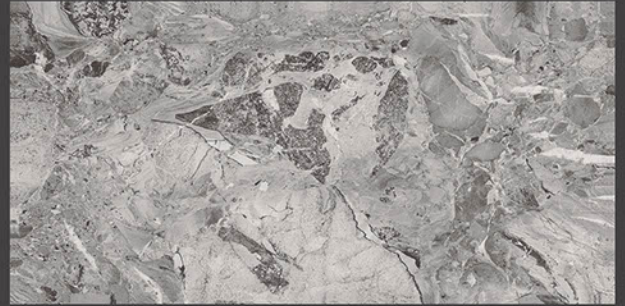

Stain
Resistance

Zero
Maintenance

Easy to
Clean

Glossy
COLLECTION

600x1200mm
GLAZED VITRIFIED TILES

STREAMLINE GREY

RANDOM FACES - 5

Low Water
Absorption