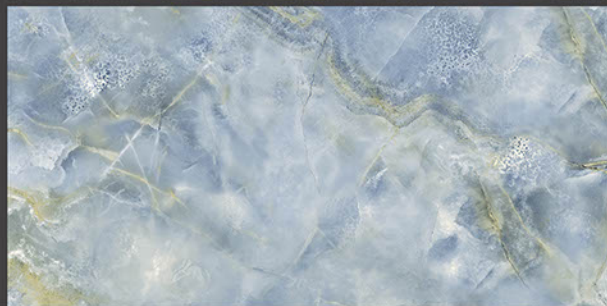

Glossy
COLLECTION

600x1200mm
GLAZED VITRIFIED TILES

STAR ONYX

RANDOM FACES - 4

Low Water
Absorption

Frost
Resistant

Chemical
Resistant

Stain
Resistance

Zero
Maintenance

Easy to
Clean