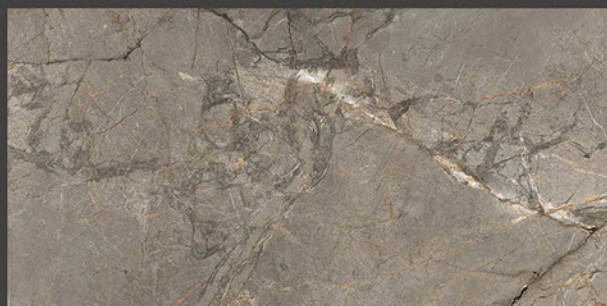

Frost
Resistant

Chemical
Resistant

Stain
Resistance

Zero
Maintenance

Easy to
Clean

Glossy
COLLECTION

600x1200mm
GLAZED VITRIFIED TILES

VEGAS NATURAL