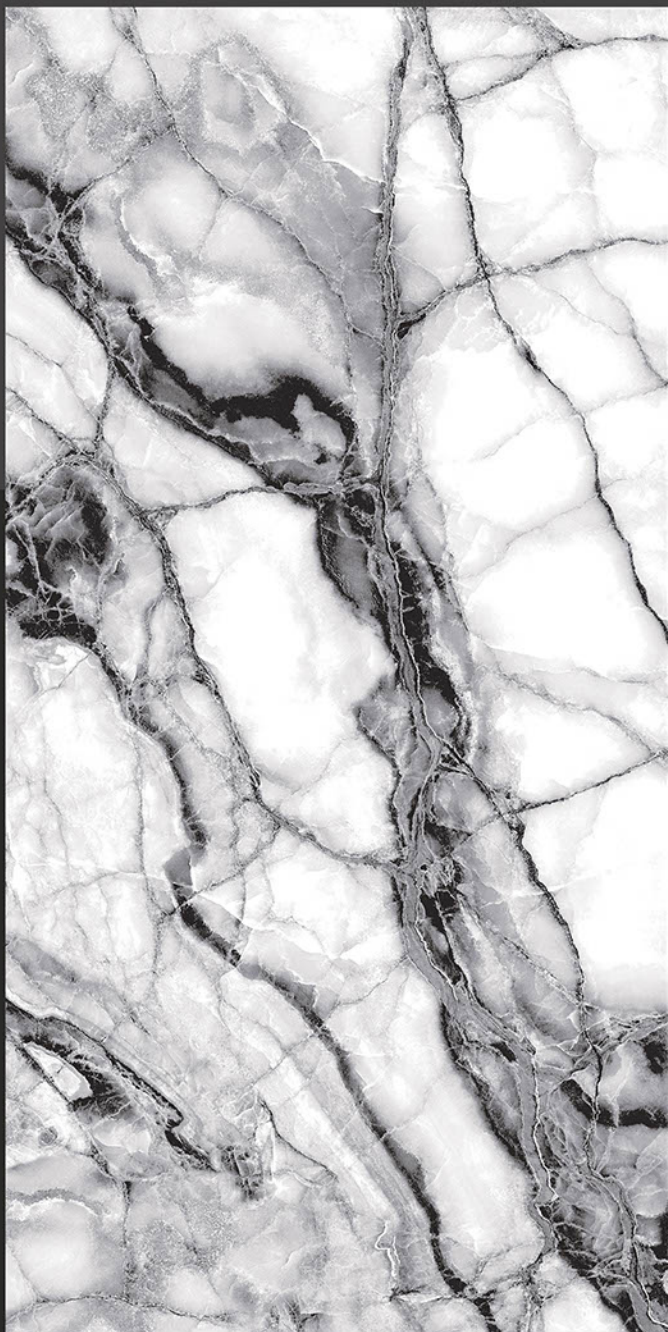

Glossy
COLLECTION

600x1200mm
GLAZED VITRIFIED TILES

SAFARI WHITE

RANDOM FACES - 5

Low Water
Absorption

Frost
Resistant

Chemical
Resistant

Stain
Resistance

Zero
Maintenance

Easy to
Clean