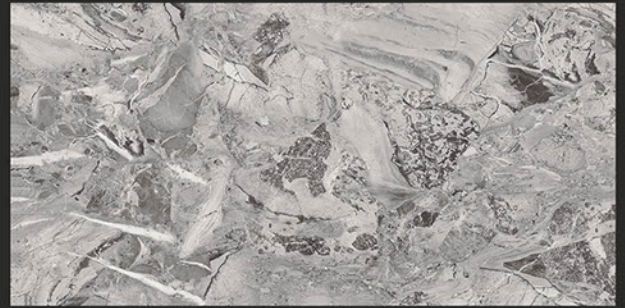

Stain
Resistance

Zero
Maintenance

Easy to
Clean

Glossy
COLLECTION

600x1200mm
GLAZED VITRIFIED TILES

STREAMLINE GREY

RANDOM FACES - 5

Low Water
Absorption