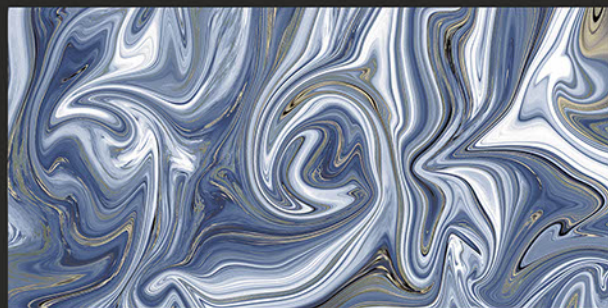

Glossy
COLLECTION

600x1200mm
GLAZED VITRIFIED TILES

VIBES BLUE

RANDOM FACES - 4

Low Water
Absorption

Frost
Resistant

Chemical
Resistant

Stain
Resistance

Zero
Maintenance

Easy to
Clean