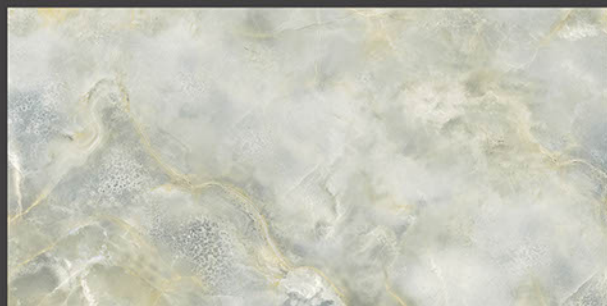

Stain
Resistance

Zero
Maintenance

Easy to
Clean

Glossy
COLLECTION

600x1200mm
GLAZED VITRIFIED TILES

STAR ONYX VERDE

RANDOM FACES - 4

Low Water
Absorption