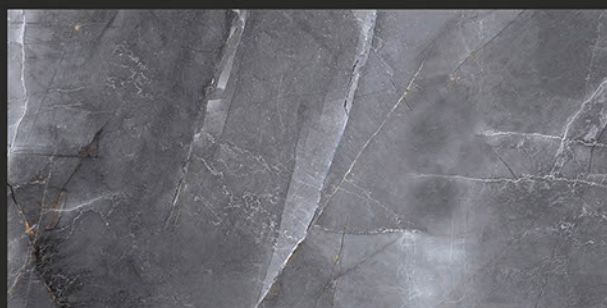

Zero
Maintenance

Easy to
Clean

DESIGN SHOWN -
THUNDER GRAFITO & BIANCO

Glossy
COLLECTION

600x1200mm
GLAZED VITRIFIED TILES

THUNDER GRAFITO

RANDOM FACES - 3

Low Water
Absorption