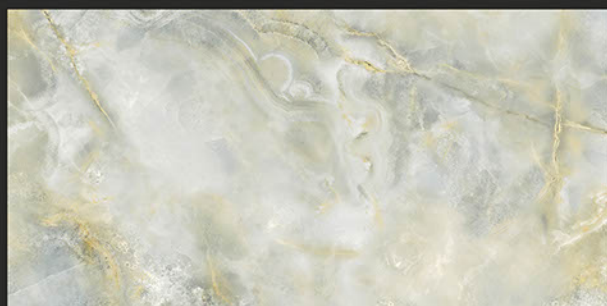

Stain
Resistance

Zero
Maintenance

Easy to
Clean

Glossy
COLLECTION

600x1200mm
GLAZED VITRIFIED TILES

STAR ONYX VERDE

RANDOM FACES - 4

Low Water
Absorption