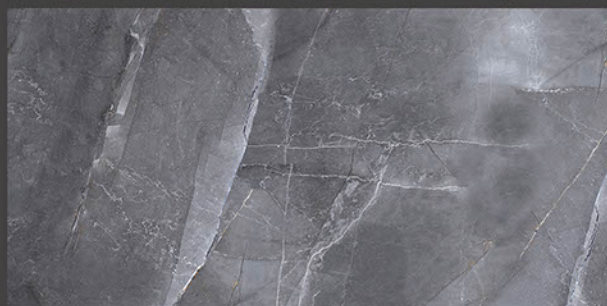

Zero
Maintenance

Easy to
Clean

DESIGN SHOWN -
THUNDER GRAFITO & BIANCO

Glossy
COLLECTION

600x1200mm
GLAZED VITRIFIED TILES

THUNDER GRAFITO

RANDOM FACES - 3

Low Water
Absorption