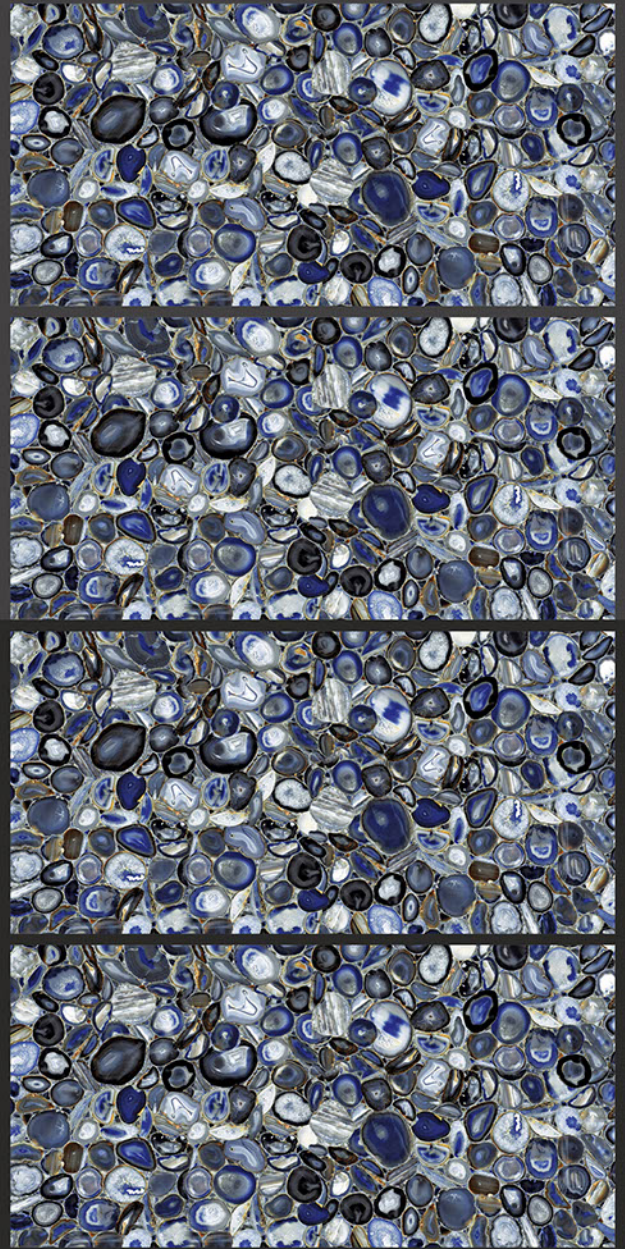

High Gloss

COLLECTION

600 x 1200 mm
GLAZED VITRIFIED TILES

PEBBLES BLUE

RANDOM FACES - 1

Low Water
Absorption

Frost
Resistant

Chemical
Resistant

Stain
Resistance

Zero
Maintenance

Easy to
Clean