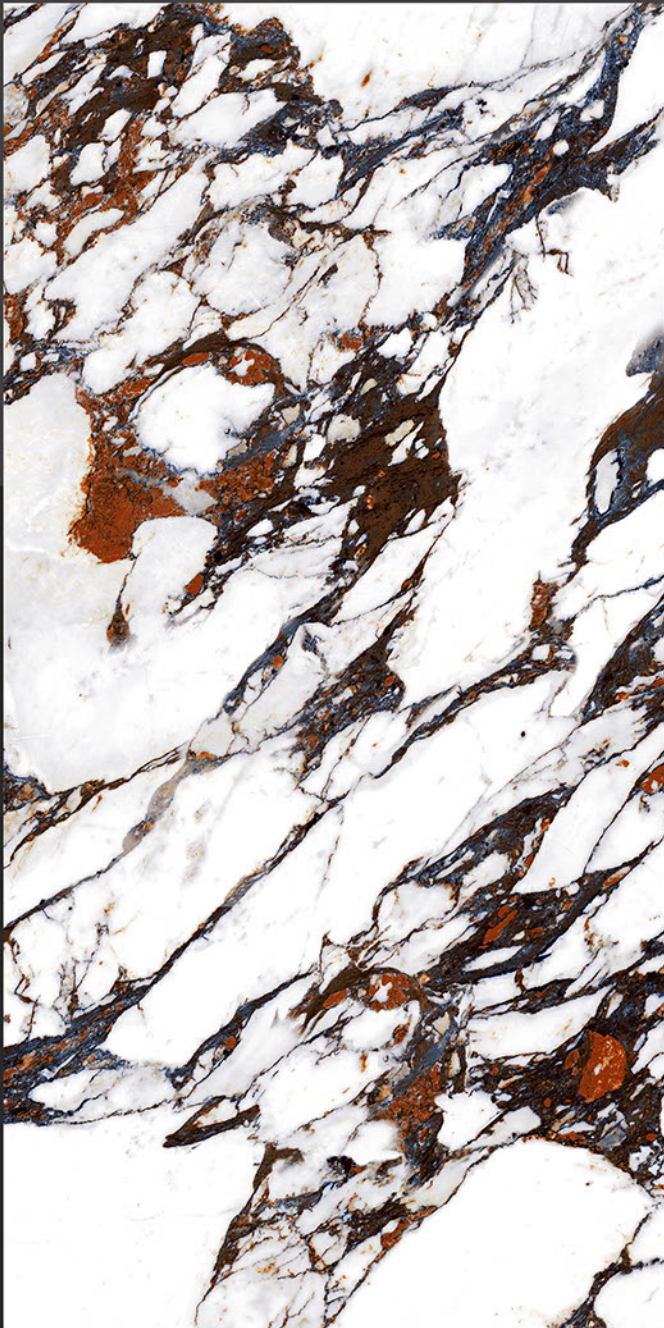

High Gloss

COLLECTION

600 x 1200 mm
GLAZED VITRIFIED TILES

STARDUST

RANDOM FACES - 4

Low Water
Absorption

Frost
Resistant

Chemical
Resistant

Stain
Resistance

Zero
Maintenance

Easy to
Clean