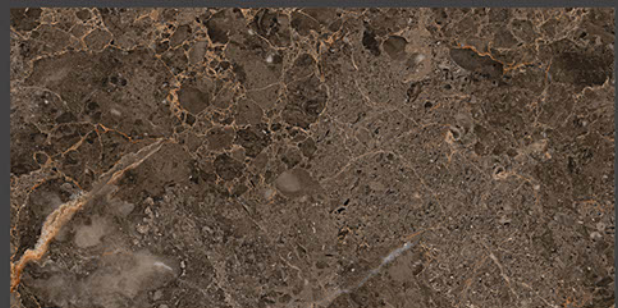

High Gloss

COLLECTION

600x1200mm
GLAZED VITRIFIED TILES

EMPERADOR DARK

RANDOM FACES - 5

Low Water Absorption

Frost Resistant

Chemical Resistant

Stain Resistance

Zero Maintenance

Easy to Clean