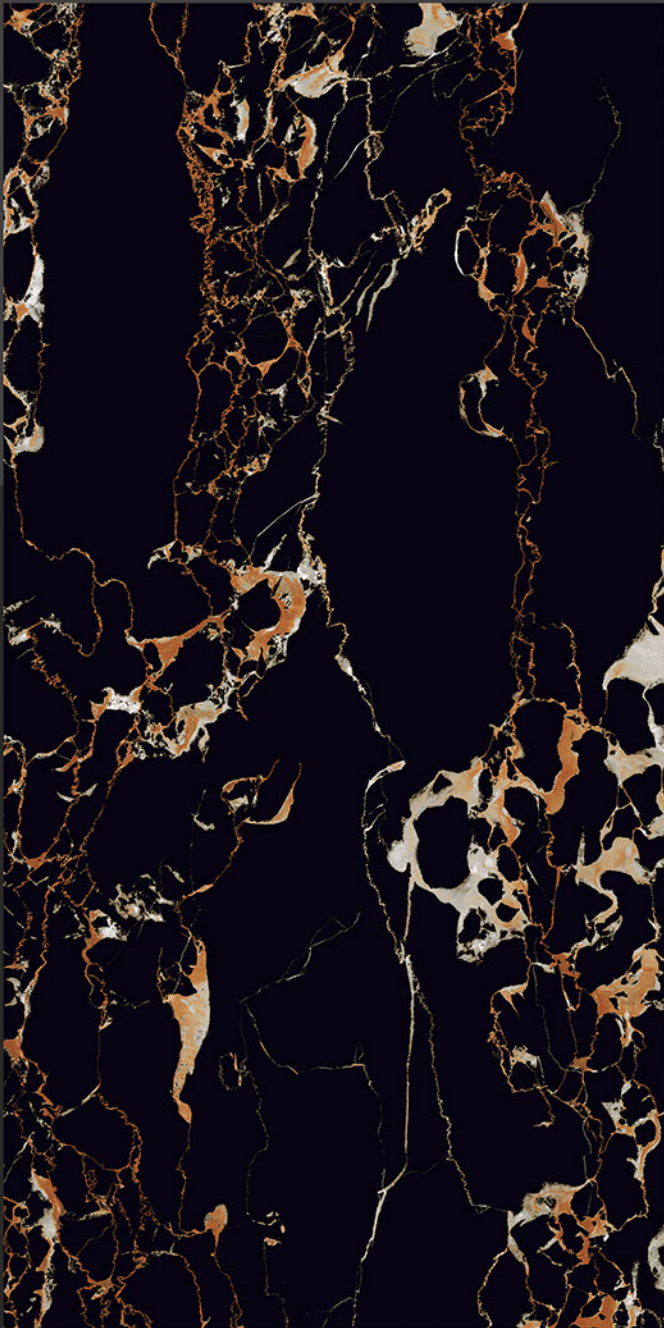

High Gloss

COLLECTION

600x1200mm
GLAZED VITRIFIED TILES

POTRO NERO

RANDOM FACES - 3

Low Water
Absorption

Frost
Resistant

Chemical
Resistant

Stain
Resistance

Zero
Maintenance

Easy to
Clean