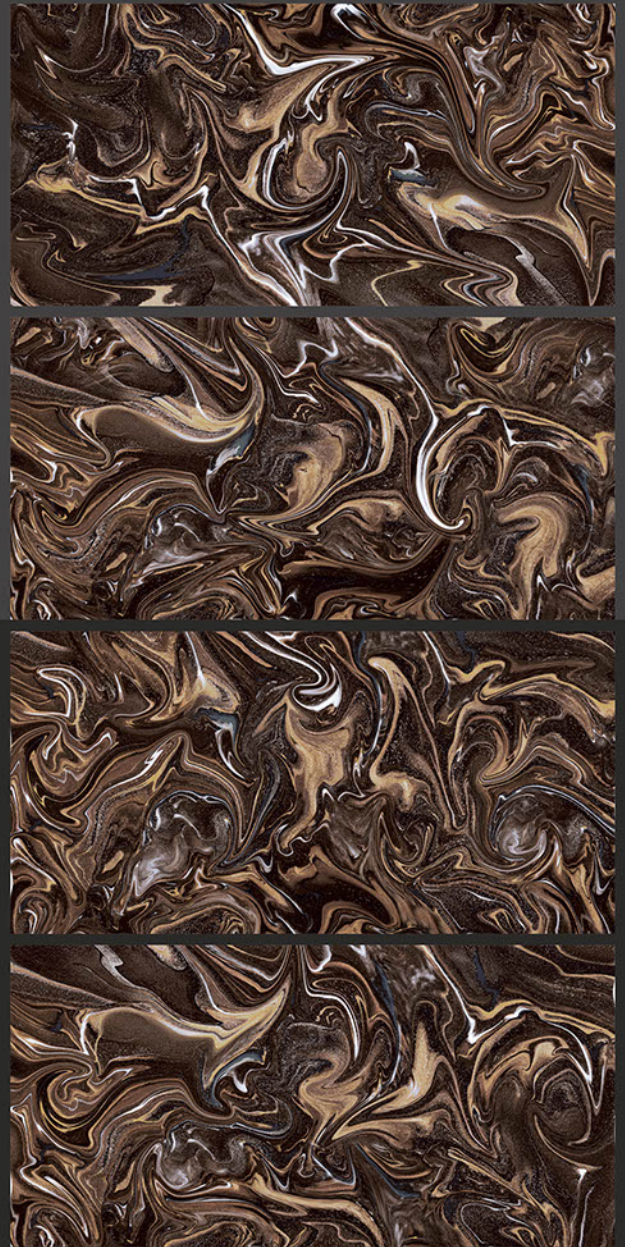

High Gloss

COLLECTION

600x1200mm
GLAZED VITRIFIED TILES

VIBES DARK

RANDOM FACES - 4

Low Water
Absorption

Frost
Resistant

Chemical
Resistant

Stain
Resistance

Zero
Maintenance

Easy to
Clean