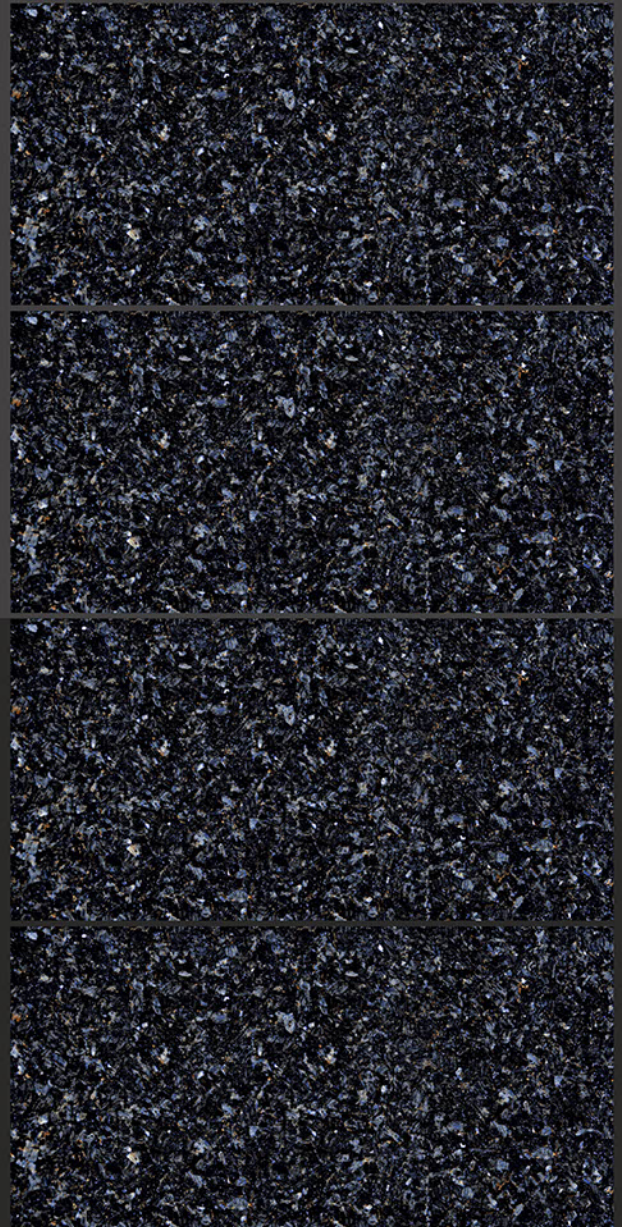

High Gloss

COLLECTION

600 x 1200 mm
GLAZED VITRIFIED TILES

BLUE PEARL

Low Water
Absorption

Frost
Resistant

Chemical
Resistant

Stain
Resistance

Zero
Maintenance

Easy to
Clean