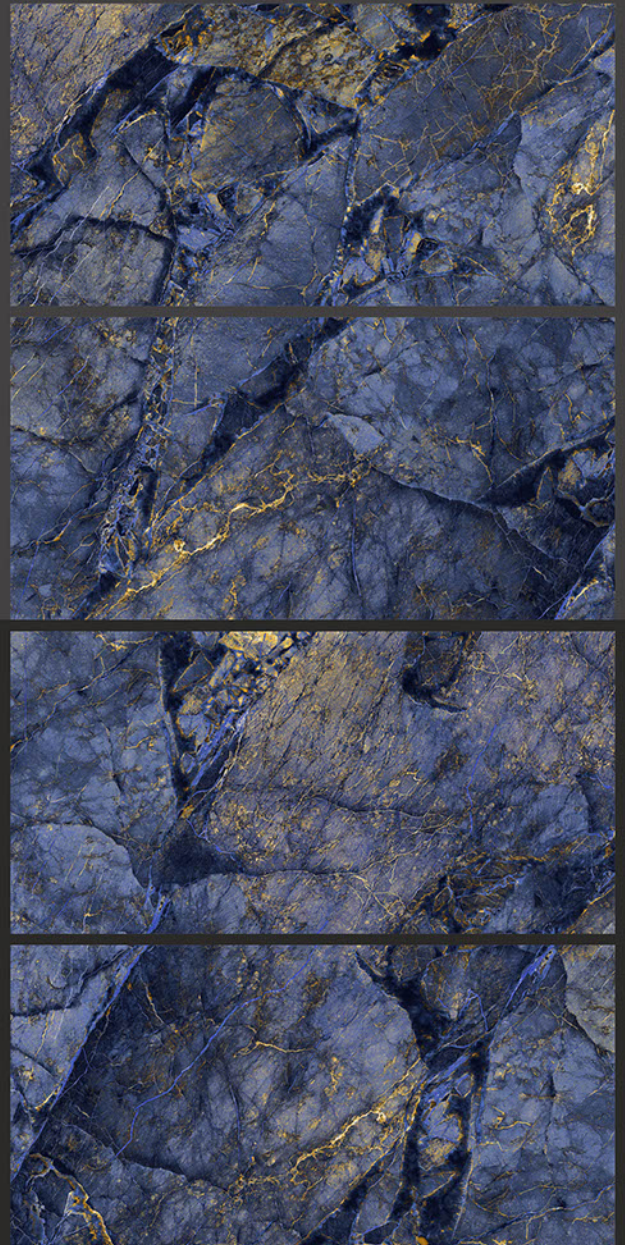

High Gloss

COLLECTION

600x1200mm
GLAZED VITRIFIED TILES

SPARK BLUE

RANDOM FACES - 4

Low Water
Absorption

Frost
Resistant

Chemical
Resistant

Stain
Resistance

Zero
Maintenance

Easy to
Clean