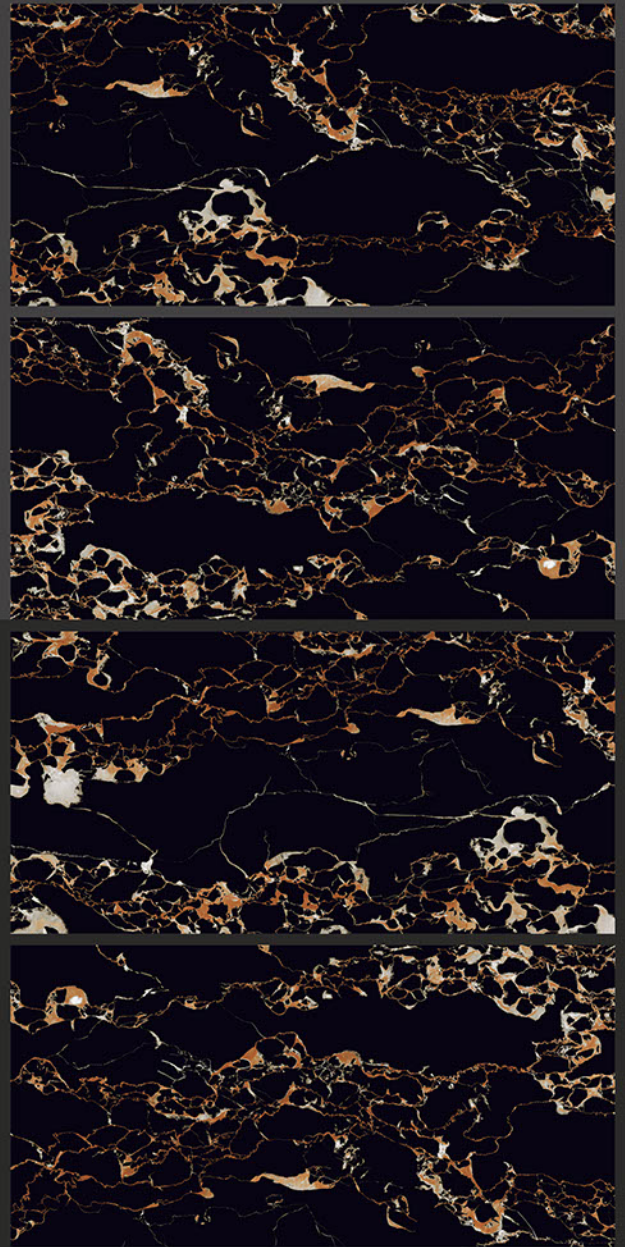

High Gloss

COLLECTION

600x1200mm
GLAZED VITRIFIED TILES

POTRO NERO

RANDOM FACES - 3

Low Water
Absorption

Frost
Resistant

Chemical
Resistant

Stain
Resistance

Zero
Maintenance

Easy to
Clean