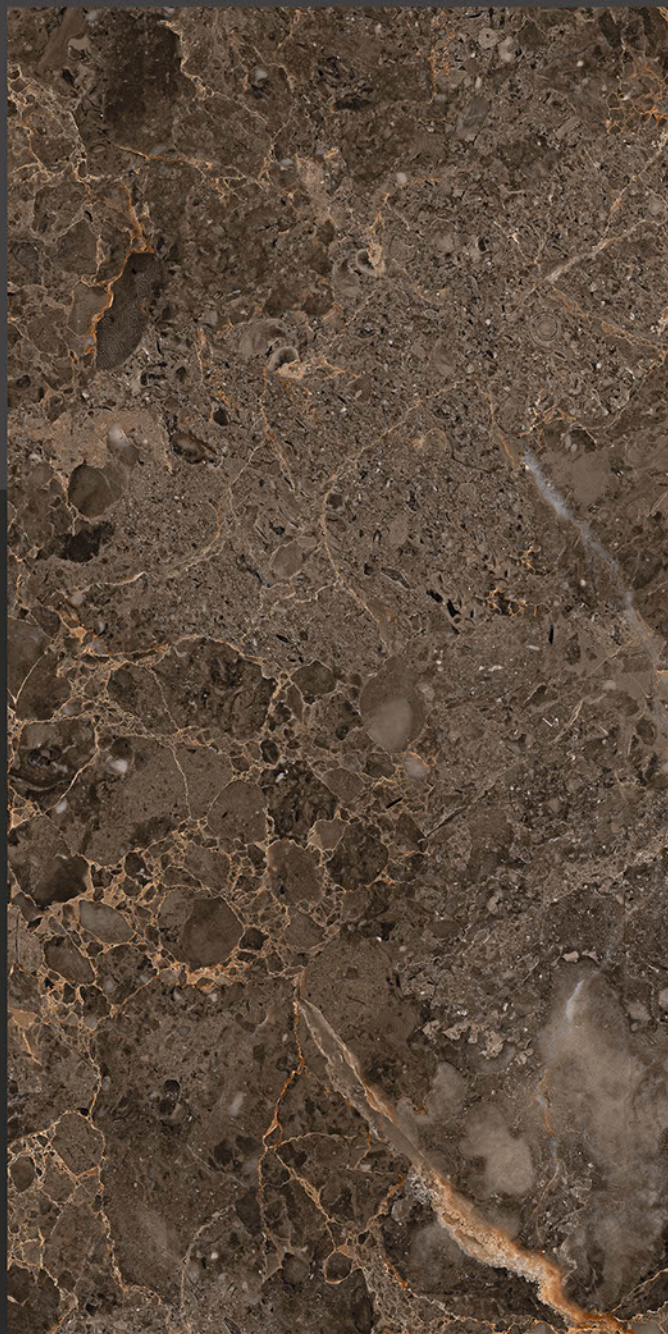

High Gloss

COLLECTION

600x1200mm
GLAZED VITRIFIED TILES

EMPERADOR DARK

RANDOM FACES - 5

Low Water Absorption

Frost Resistant

Chemical Resistant

Stain Resistance

Zero Maintenance

Easy to Clean