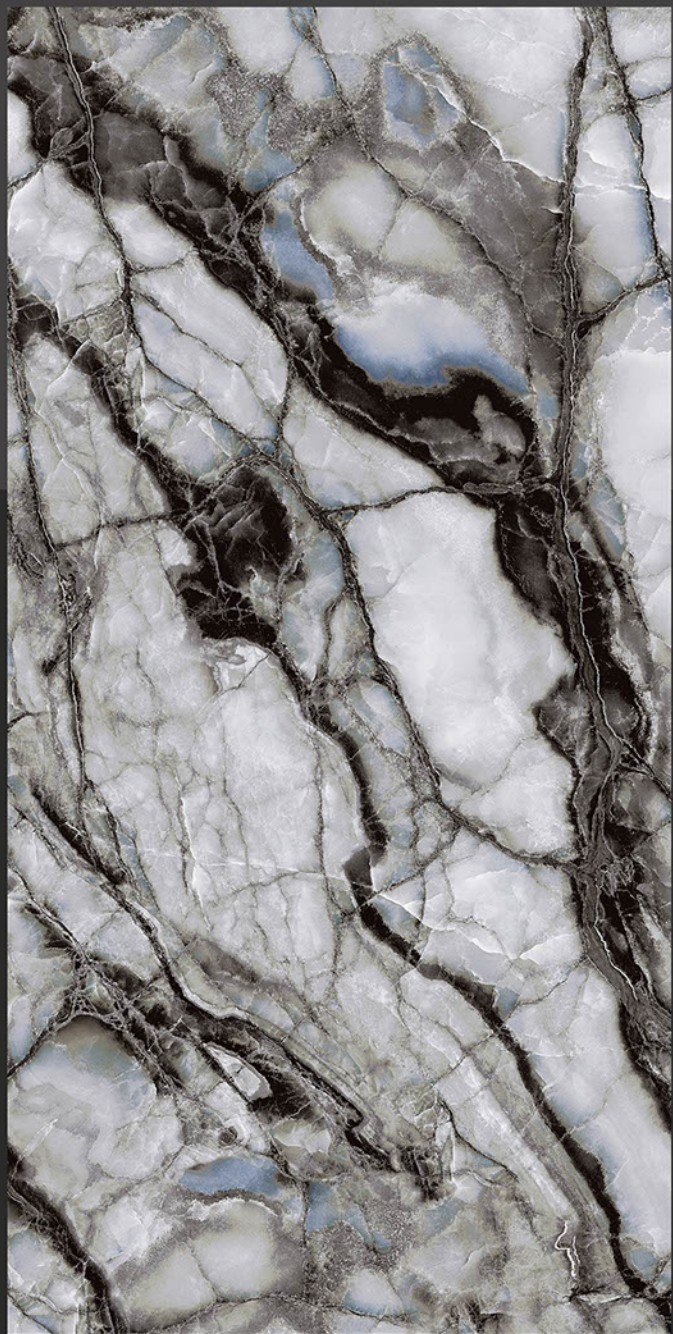

High Gloss

COLLECTION

600x1200mm
GLAZED VITRIFIED TILES

SAFARI GREY

RANDOM FACES - 5

- Low Water Absorption
- Frost Resistant
- Chemical Resistant
- Stain Resistance
- Zero Maintenance
- Easy to Clean