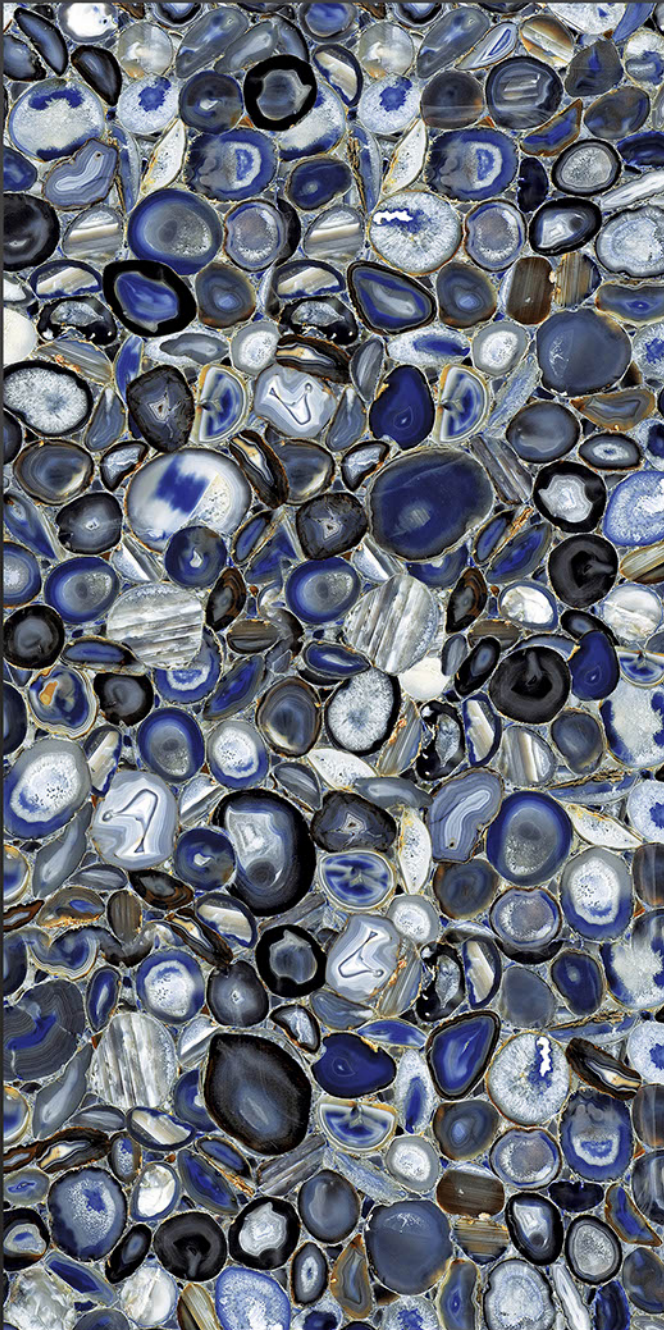

High Gloss

COLLECTION

600 x 1200 mm
GLAZED VITRIFIED TILES

PEBBLES BLUE

RANDOM FACES - 1

Low Water
Absorption

Frost
Resistant

Chemical
Resistant

Stain
Resistance

Zero
Maintenance

Easy to
Clean