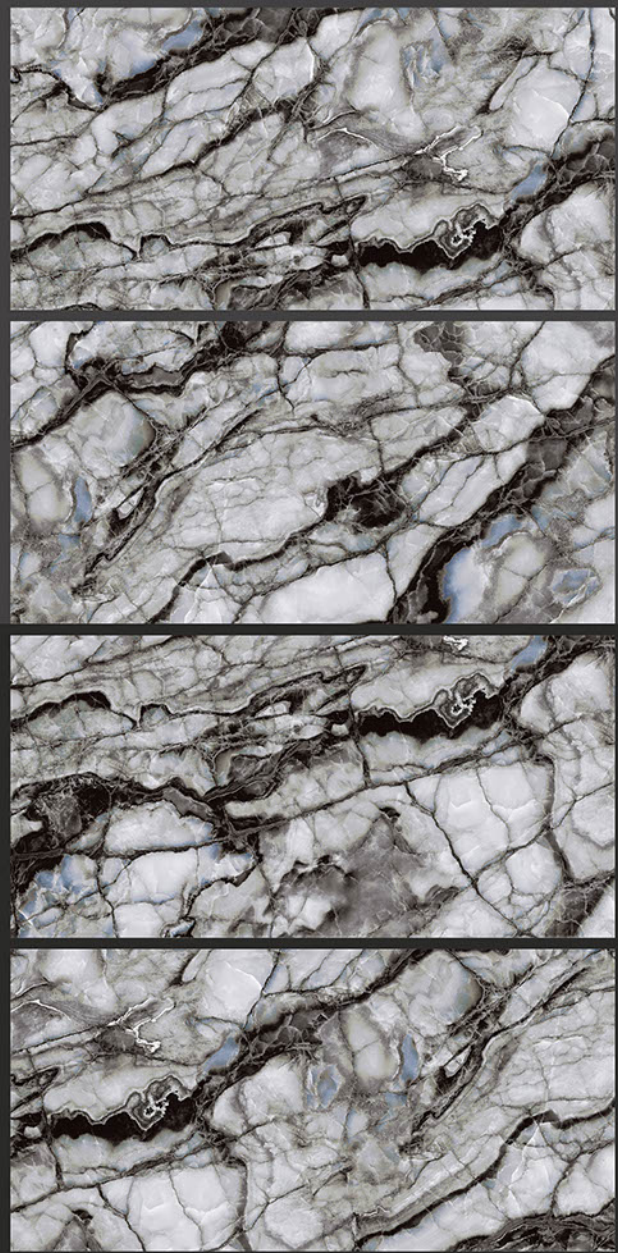

High Gloss

COLLECTION

600x1200mm
GLAZED VITRIFIED TILES

SAFARI GREY

RANDOM FACES - 5

- Low Water Absorption
- Frost Resistant
- Chemical Resistant
- Stain Resistance
- Zero Maintenance
- Easy to Clean