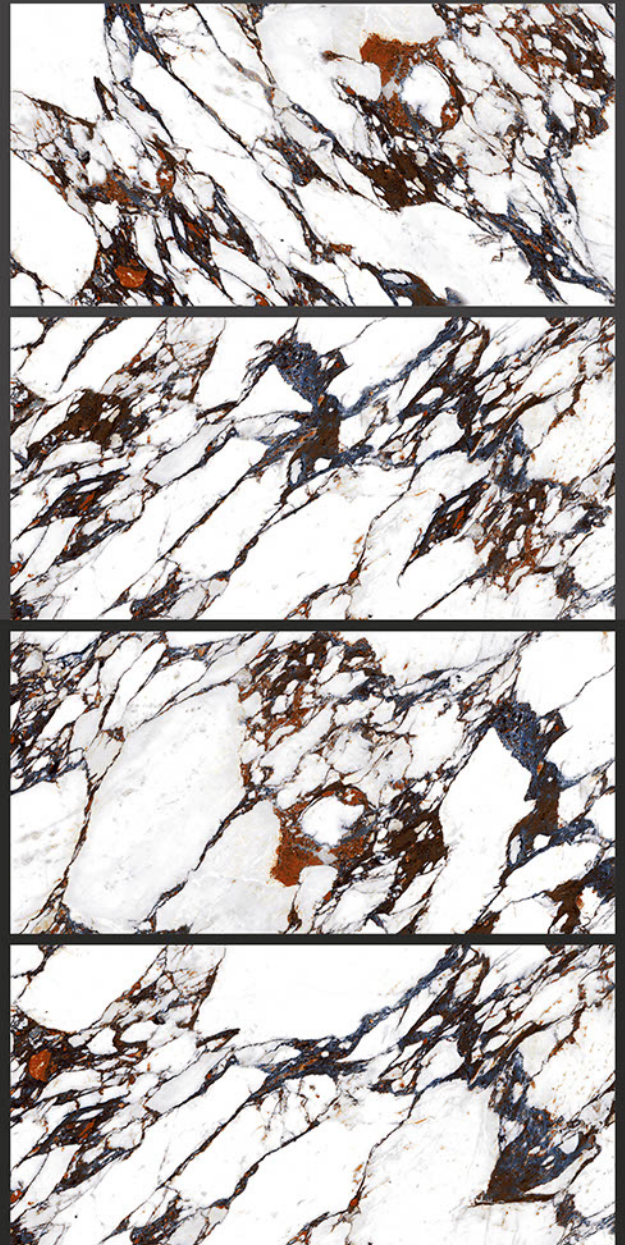

High Gloss

COLLECTION

600 x 1200 mm
GLAZED VITRIFIED TILES

STARDUST

RANDOM FACES - 4

Low Water
Absorption

Frost
Resistant

Chemical
Resistant

Stain
Resistance

Zero
Maintenance

Easy to
Clean