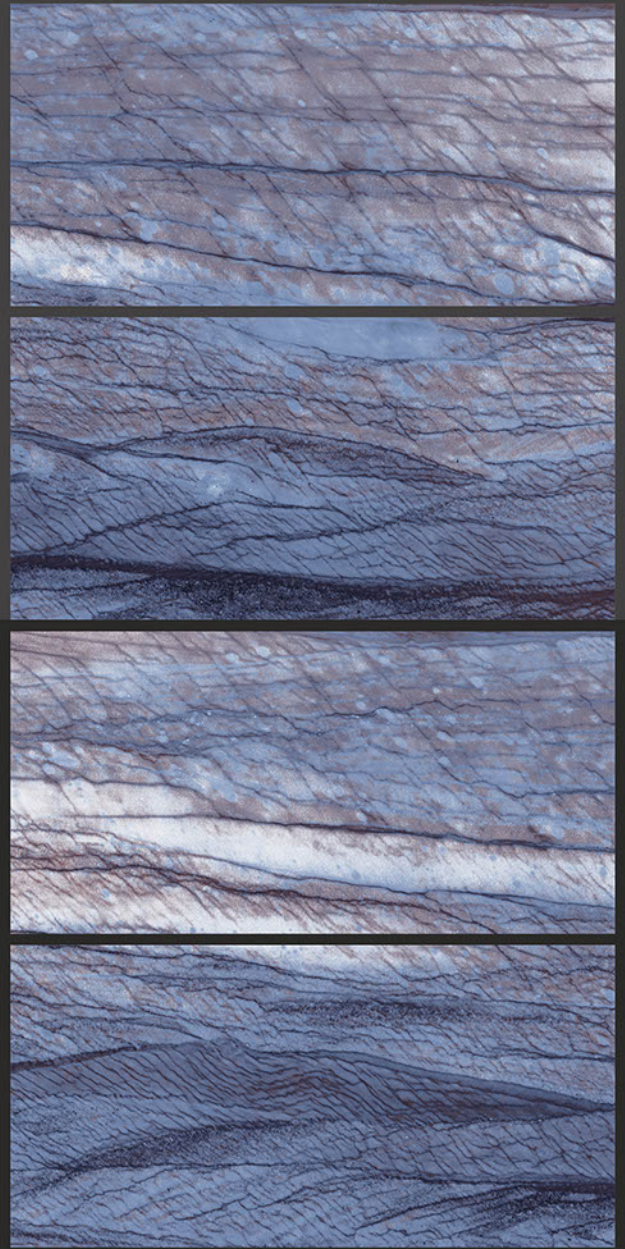

High Gloss

COLLECTION

600x1200mm
GLAZED VITRIFIED TILES

VANEZUELA

RANDOM FACES - 4

- Low Water Absorption
- Frost Resistant
- Chemical Resistant
- Stain Resistance
- Zero Maintenance
- Easy to Clean