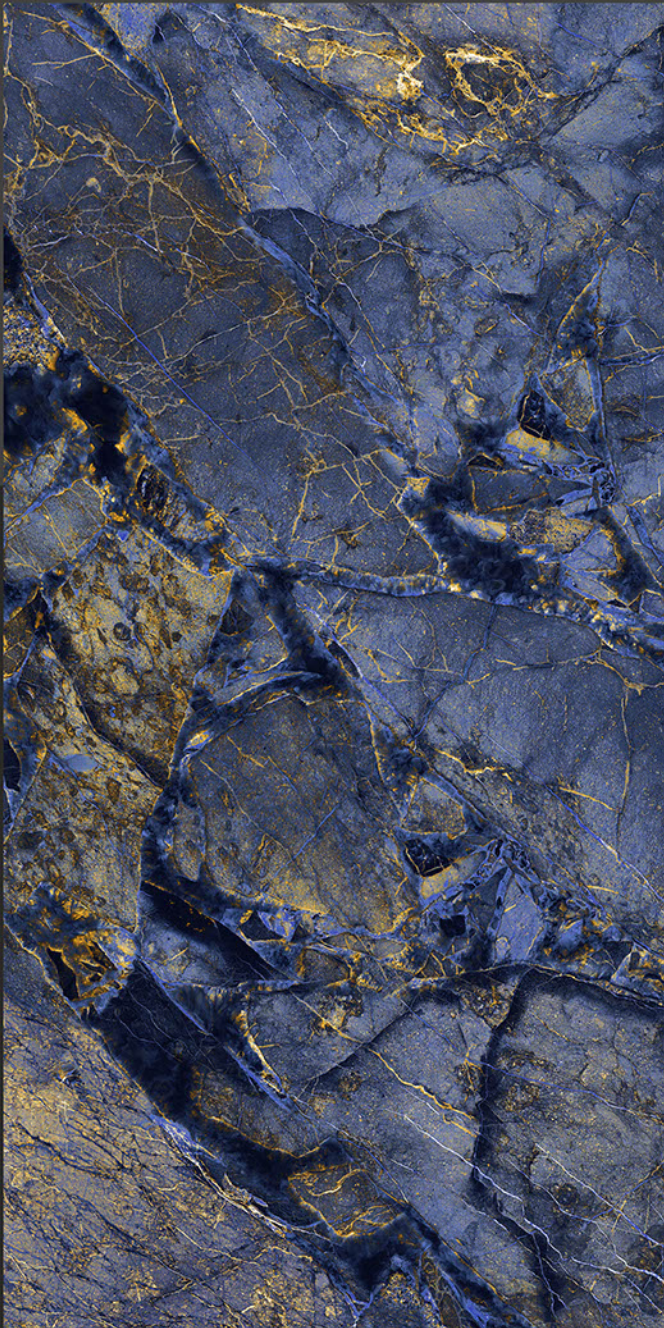

High Gloss

COLLECTION

600x1200mm
GLAZED VITRIFIED TILES

SPARK BLUE

RANDOM FACES - 4

Low Water
Absorption

Frost
Resistant

Chemical
Resistant

Stain
Resistance

Zero
Maintenance

Easy to
Clean