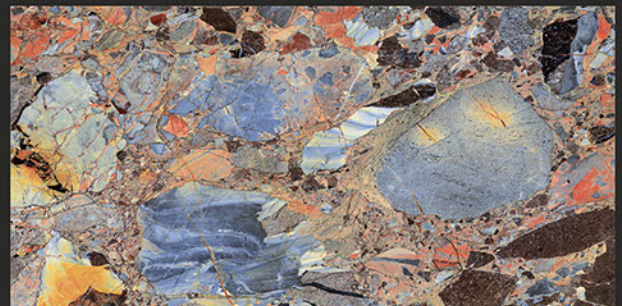

High Gloss

COLLECTION

600x1200mm
GLAZED VITRIFIED TILES

RIVER STONE

RANDOM FACES - 4

Low Water
Absorption

Frost
Resistant

Chemical
Resistant

Stain
Resistance

Zero
Maintenance

Easy to
Clean