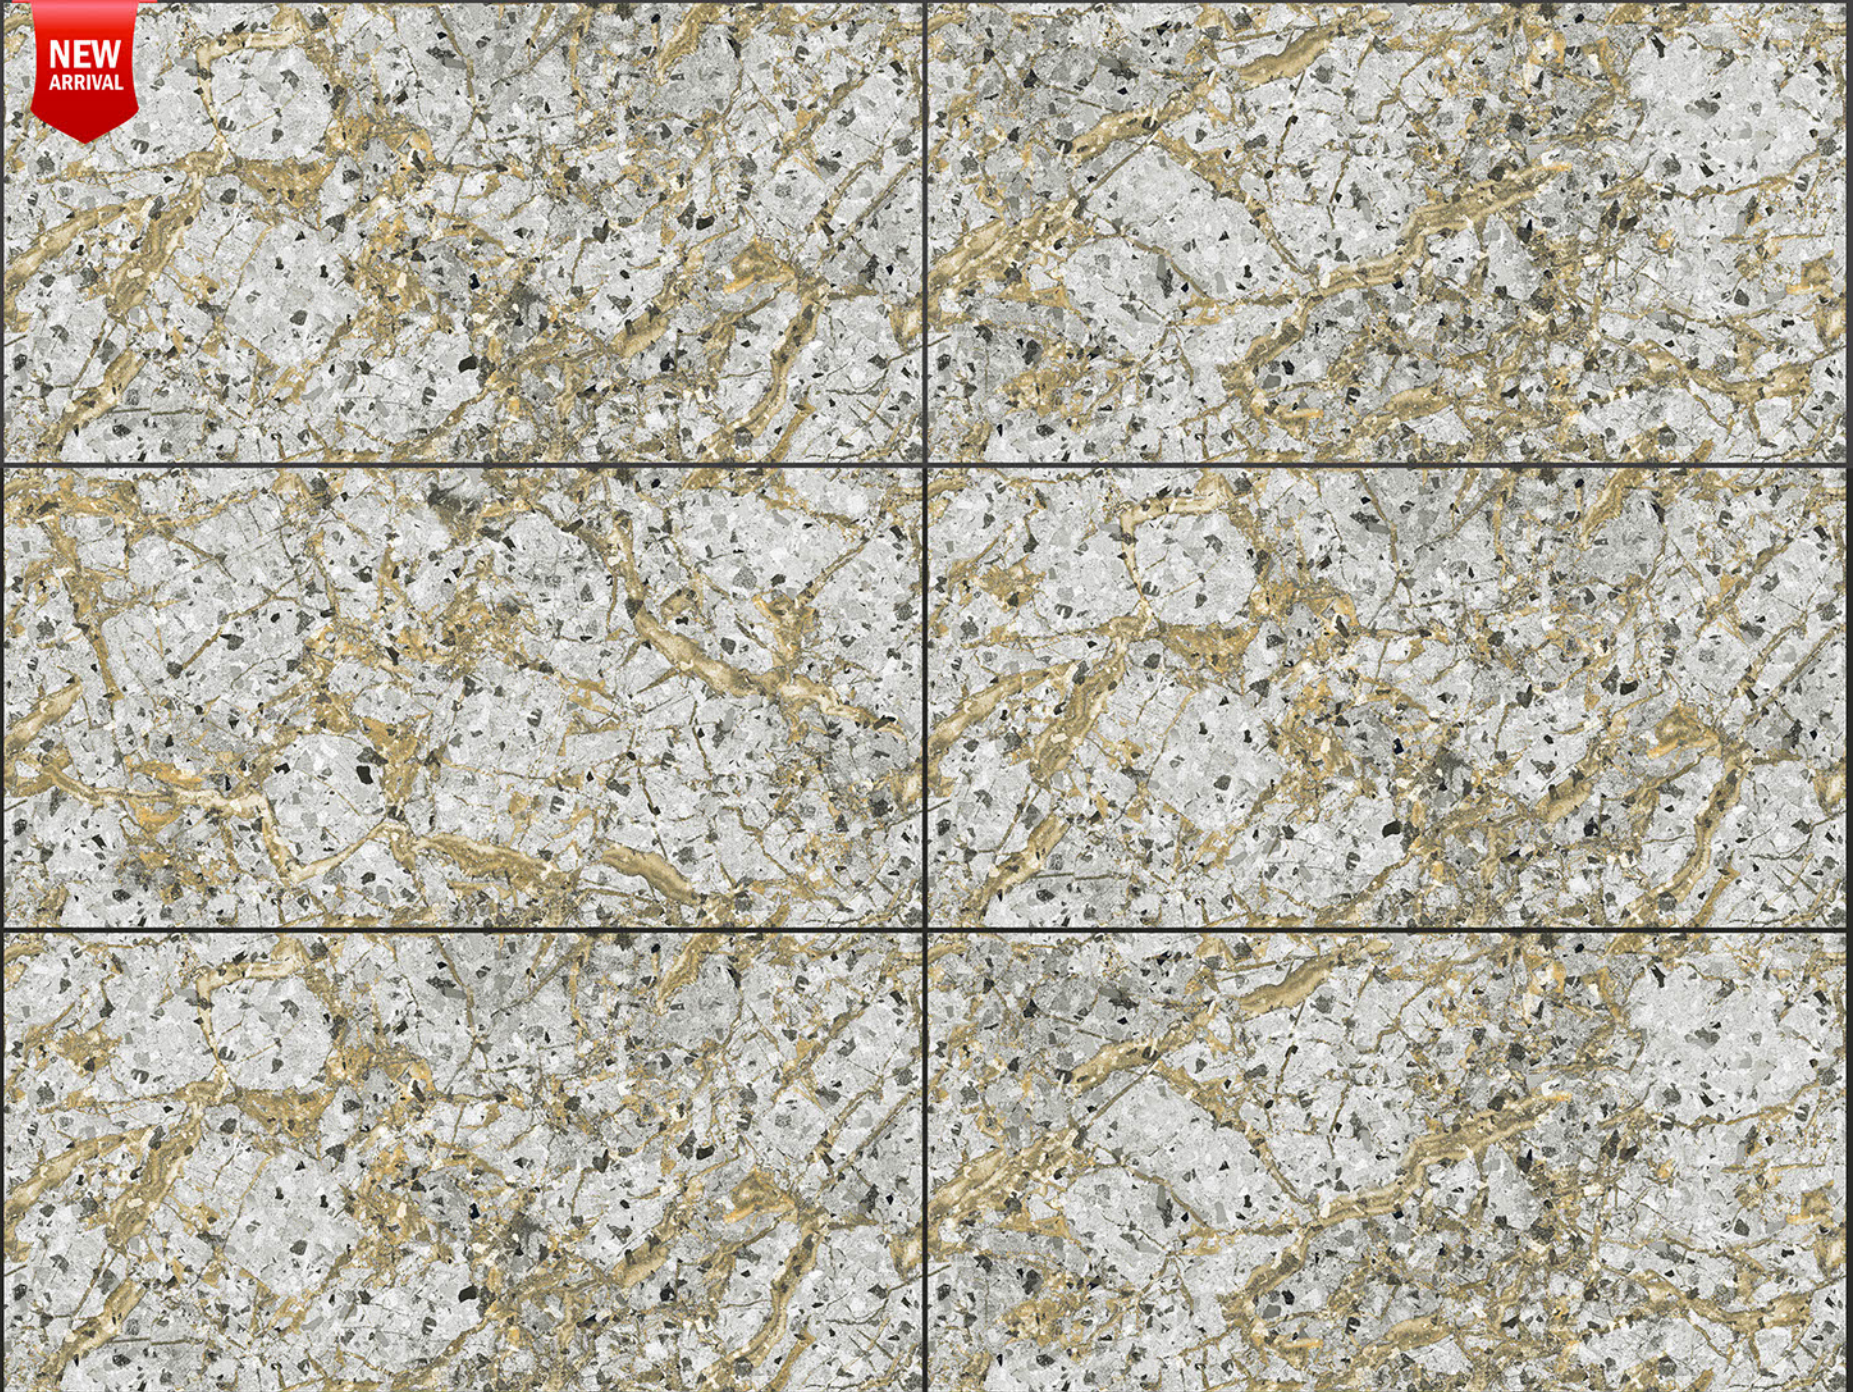

Infinite
COLLECTION

600x1200mm
GLAZED VITRIFIED TILES

EVER GOLD

NEW
ARRIVAL

RANDOM FACES - 4

Low Water
Absorption

Frost
Resistant

Chemical
Resistant

Stain
Resistance

Zero
Maintenance

Easy to
Clean