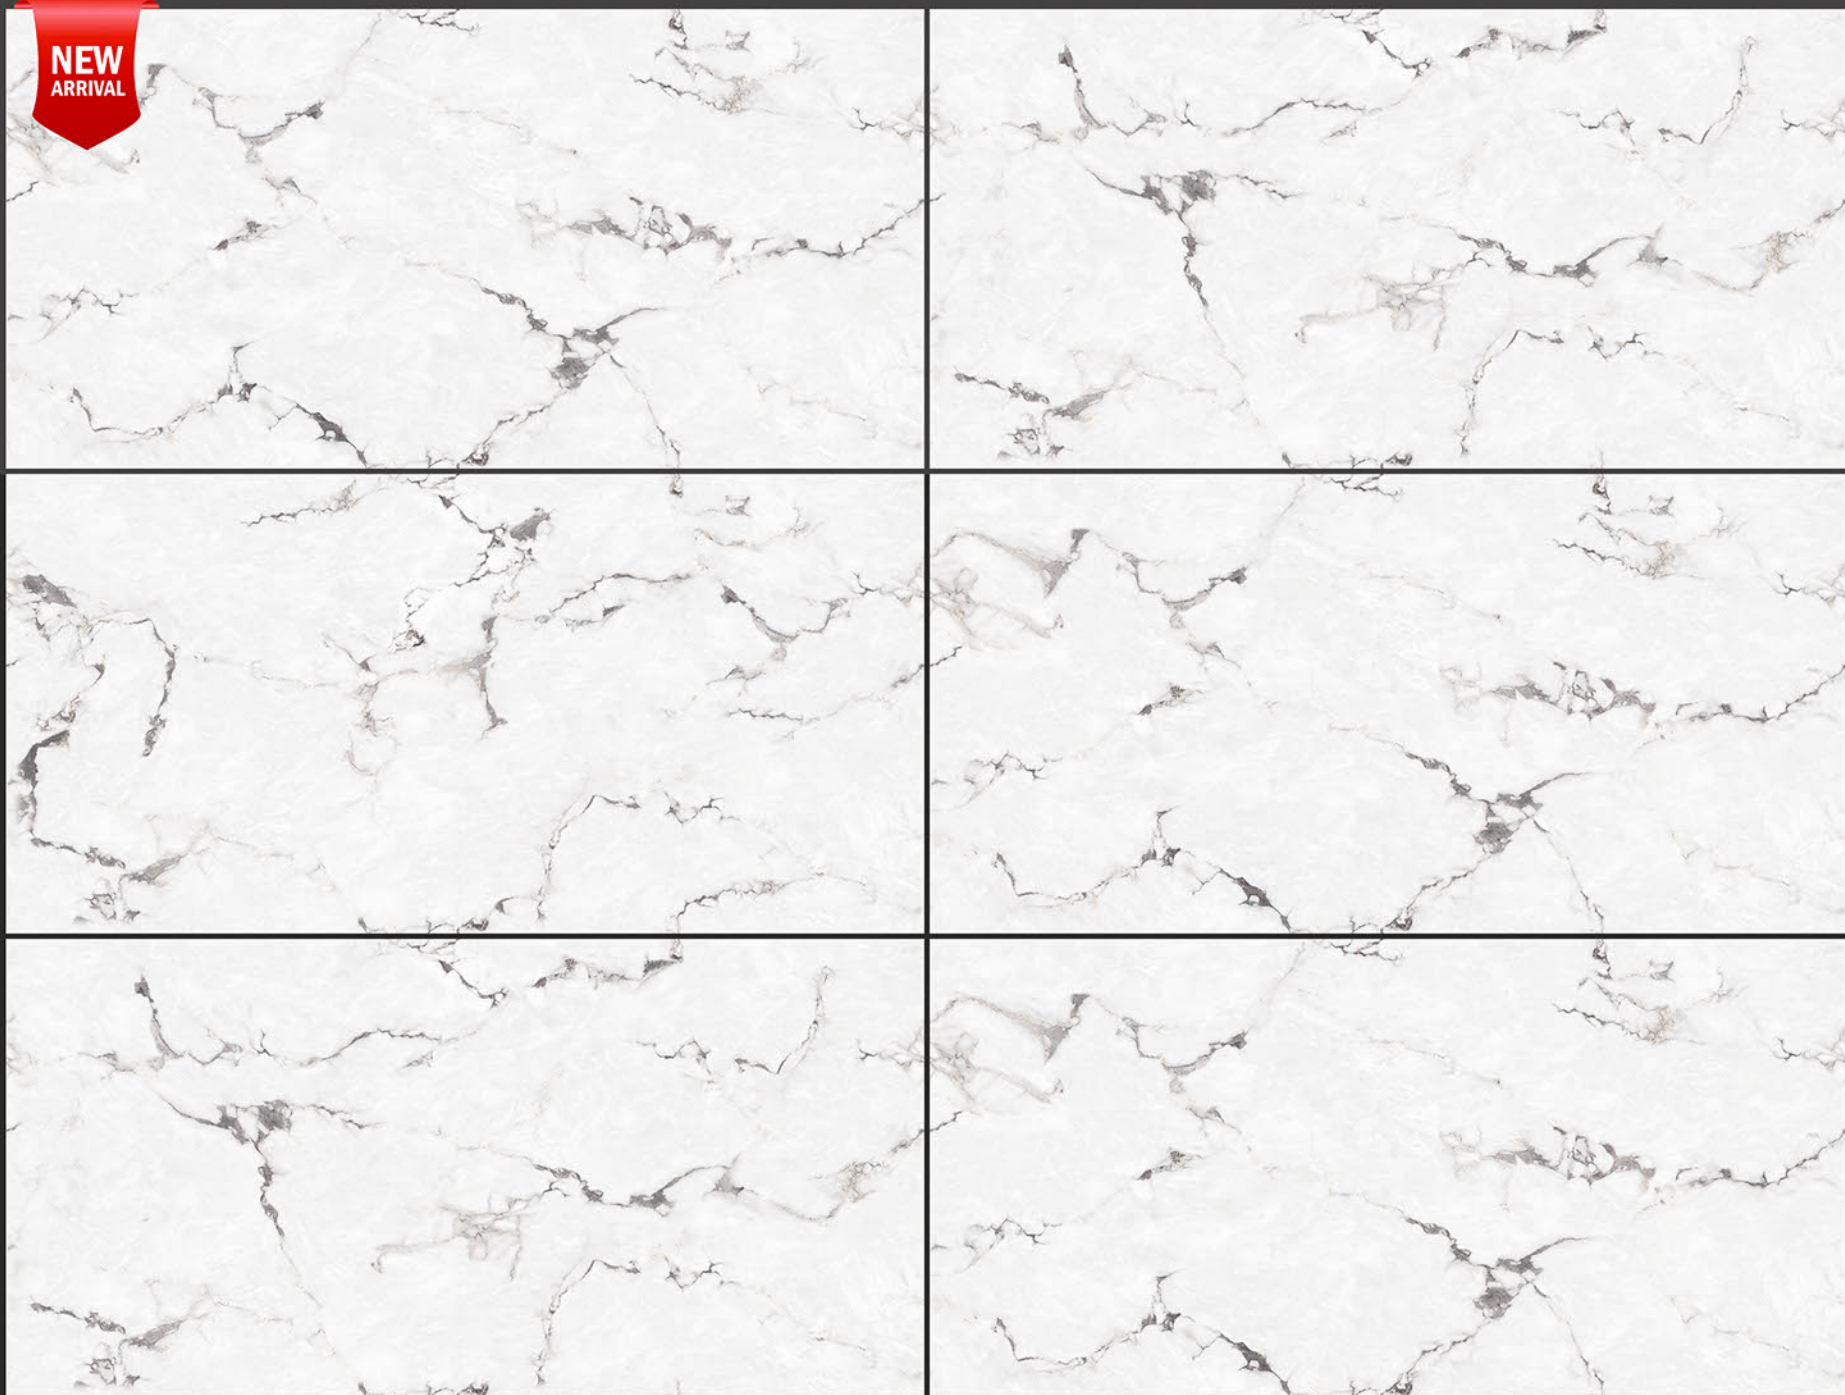

Infinite
COLLECTION

600x1200mm
GLAZED VITRIFIED TILES

COSMOS GRIS

NEW
ARRIVAL

RANDOM FACES - 3

Low Water
Absorption

Frost
Resistant

Chemical
Resistant

Stain
Resistance

Zero
Maintenance

Easy to
Clean