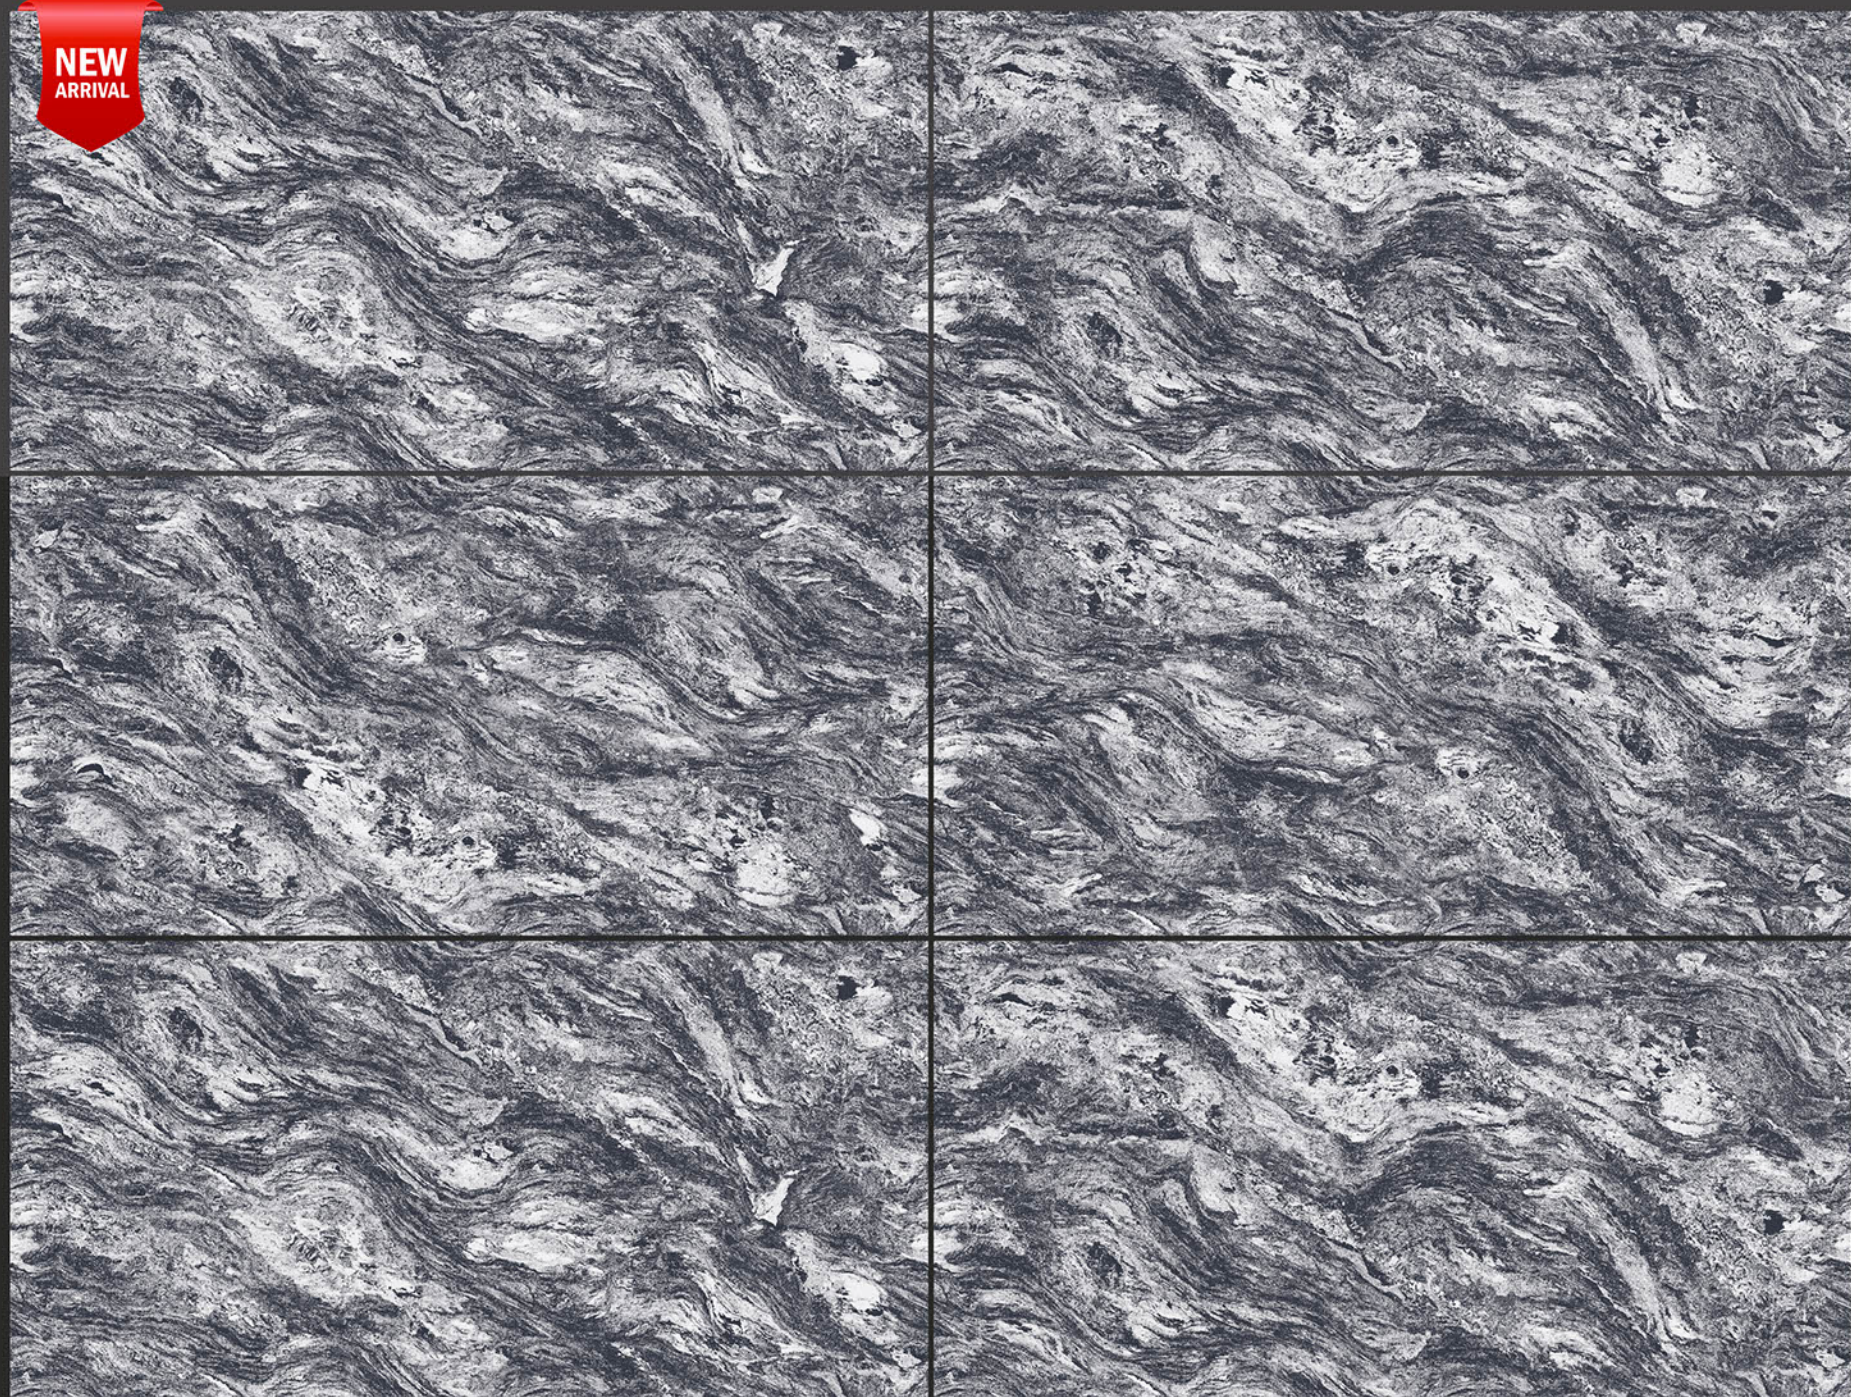

Chemical
Resistant

Stain
Resistance

Zero
Maintenance

Easy to
Clean

Infinite
COLLECTION

600x1200mm
GLAZED VITRIFIED TILES

CROWN GRAFITO

NEW
ARRIVAL