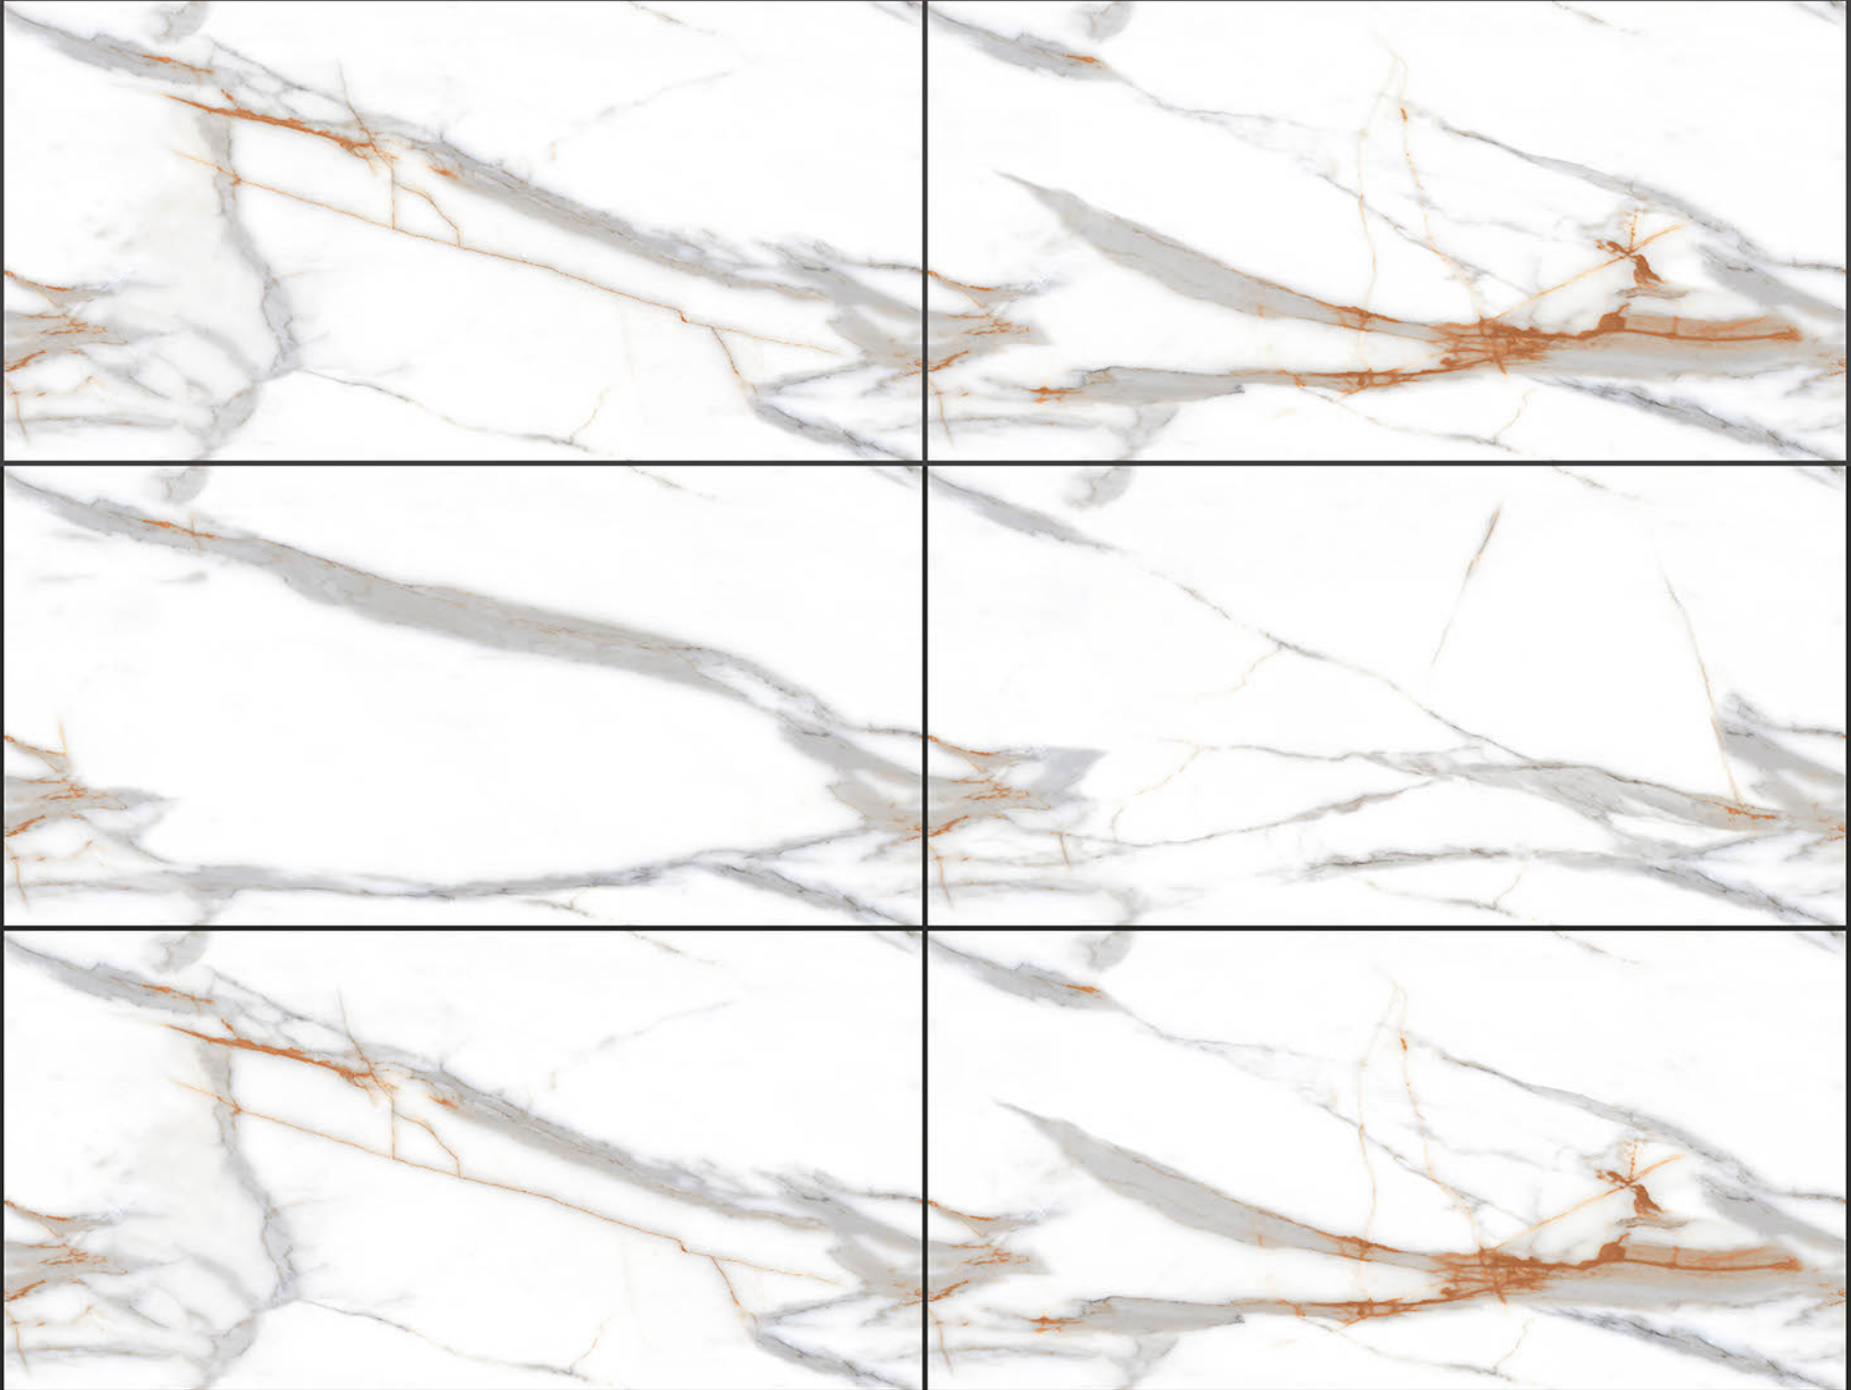

Chemical
Resistant

Stain
Resistance

Zero
Maintenance

Easy to
Clean

Infinite
COLLECTION

600x1200mm
GLAZED VITRIFIED TILES

ROMANO WHITE

RANDOM FACES - 4