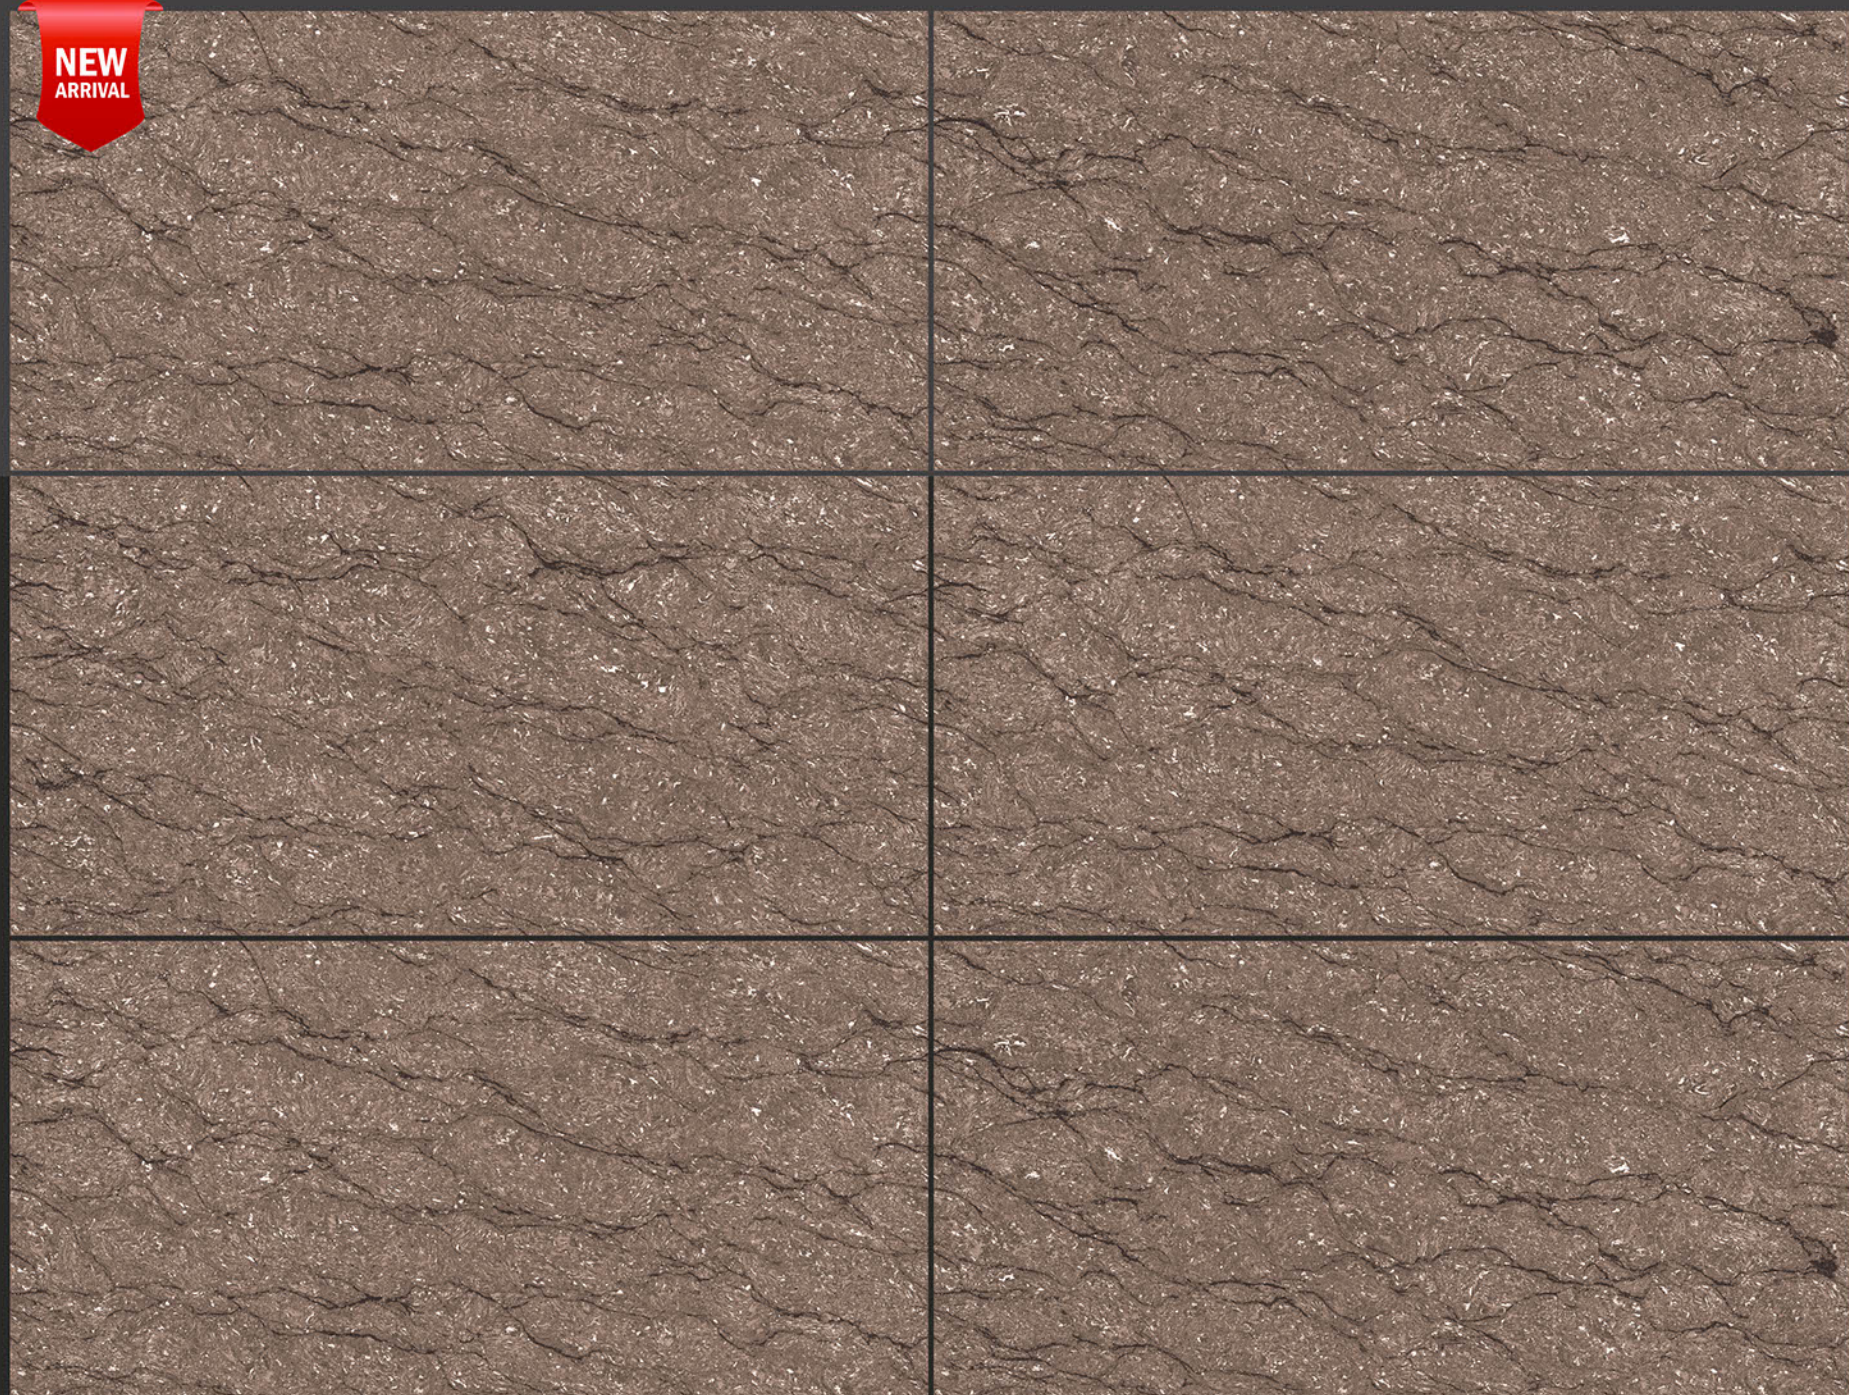

Chemical
Resistant

Stain
Resistance

Zero
Maintenance

Easy to
Clean

Infinite
COLLECTION

600x1200mm
GLAZED VITRIFIED TILES

LIOX BROWN

NEW
ARRIVAL