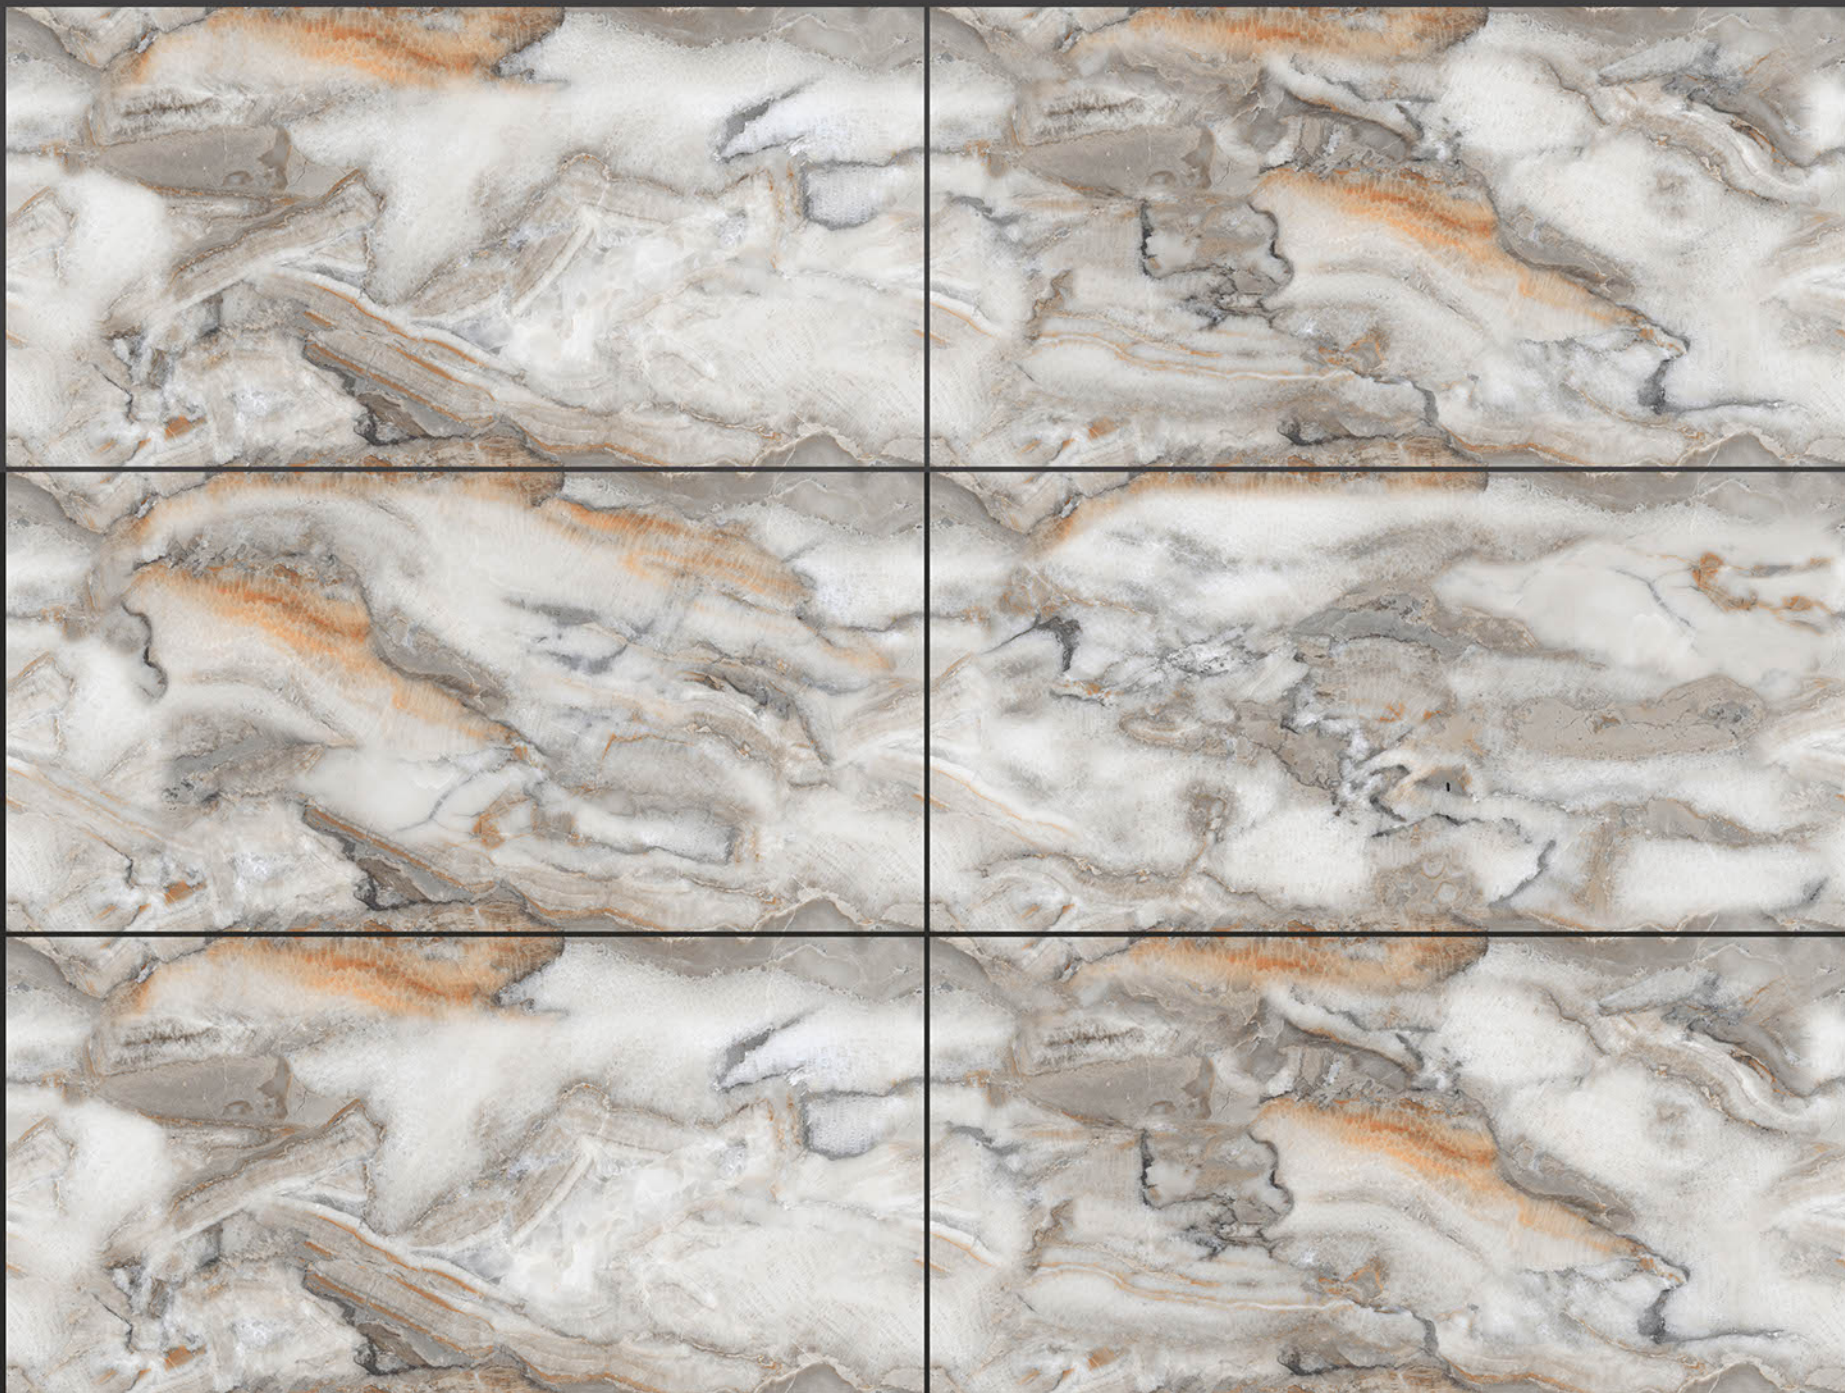

Zero
Maintenance

Easy to
Clean

Infinite
COLLECTION

600x1200mm
GLAZED VITRIFIED TILES

RIAZZA GOLD

RANDOM FACES - 4

Low Water
Absorption

Frost
Resistant