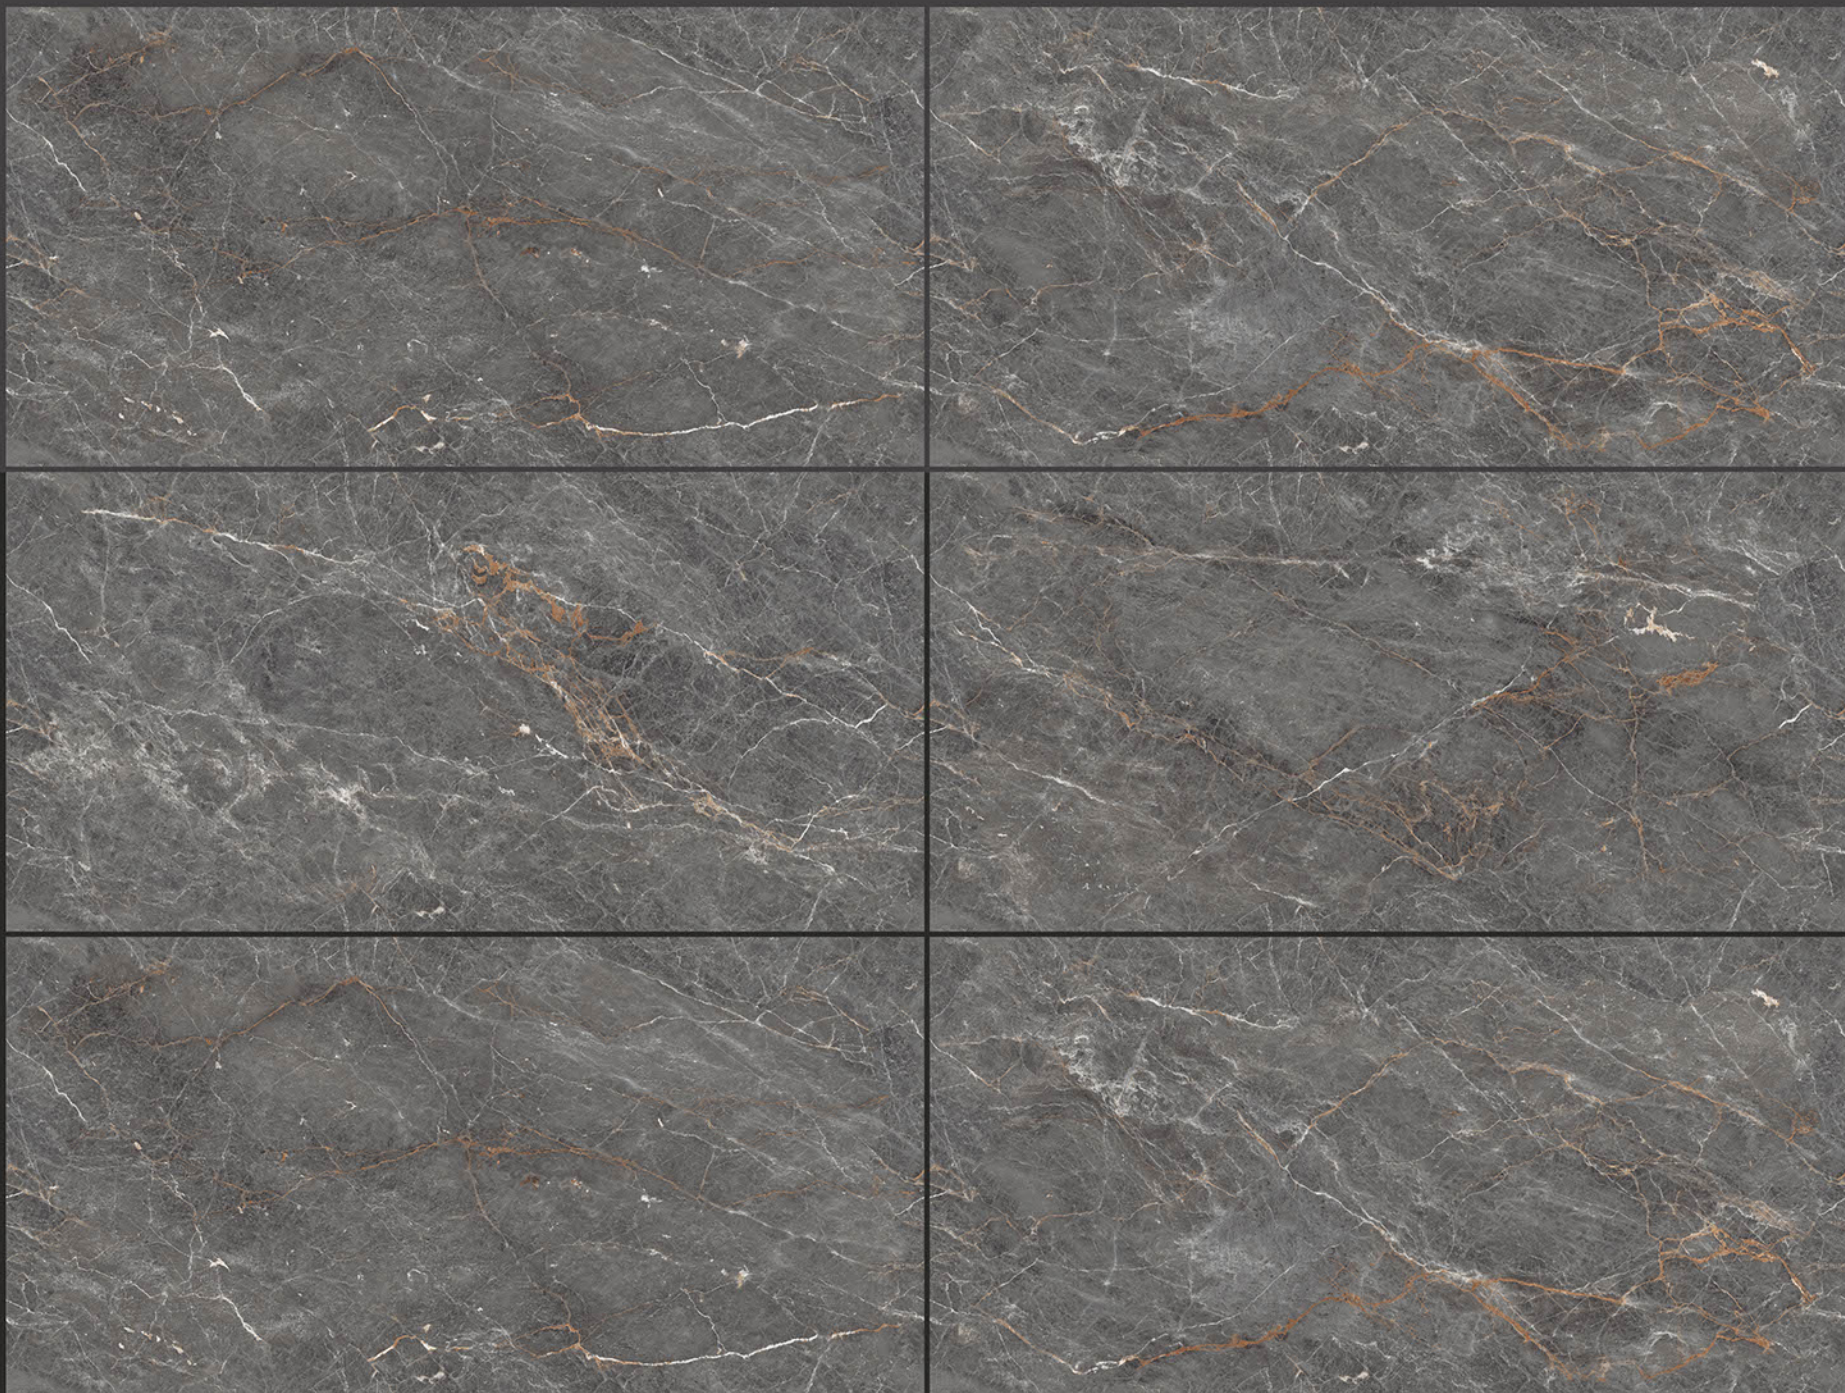

Low Water
Absorption

Frost
Resistant

Chemical
Resistant

Stain
Resistance

Zero
Maintenance

Easy to
Clean

600x1200mm
GLAZED VITRIFIED TILES

TUFFO GRAFITO