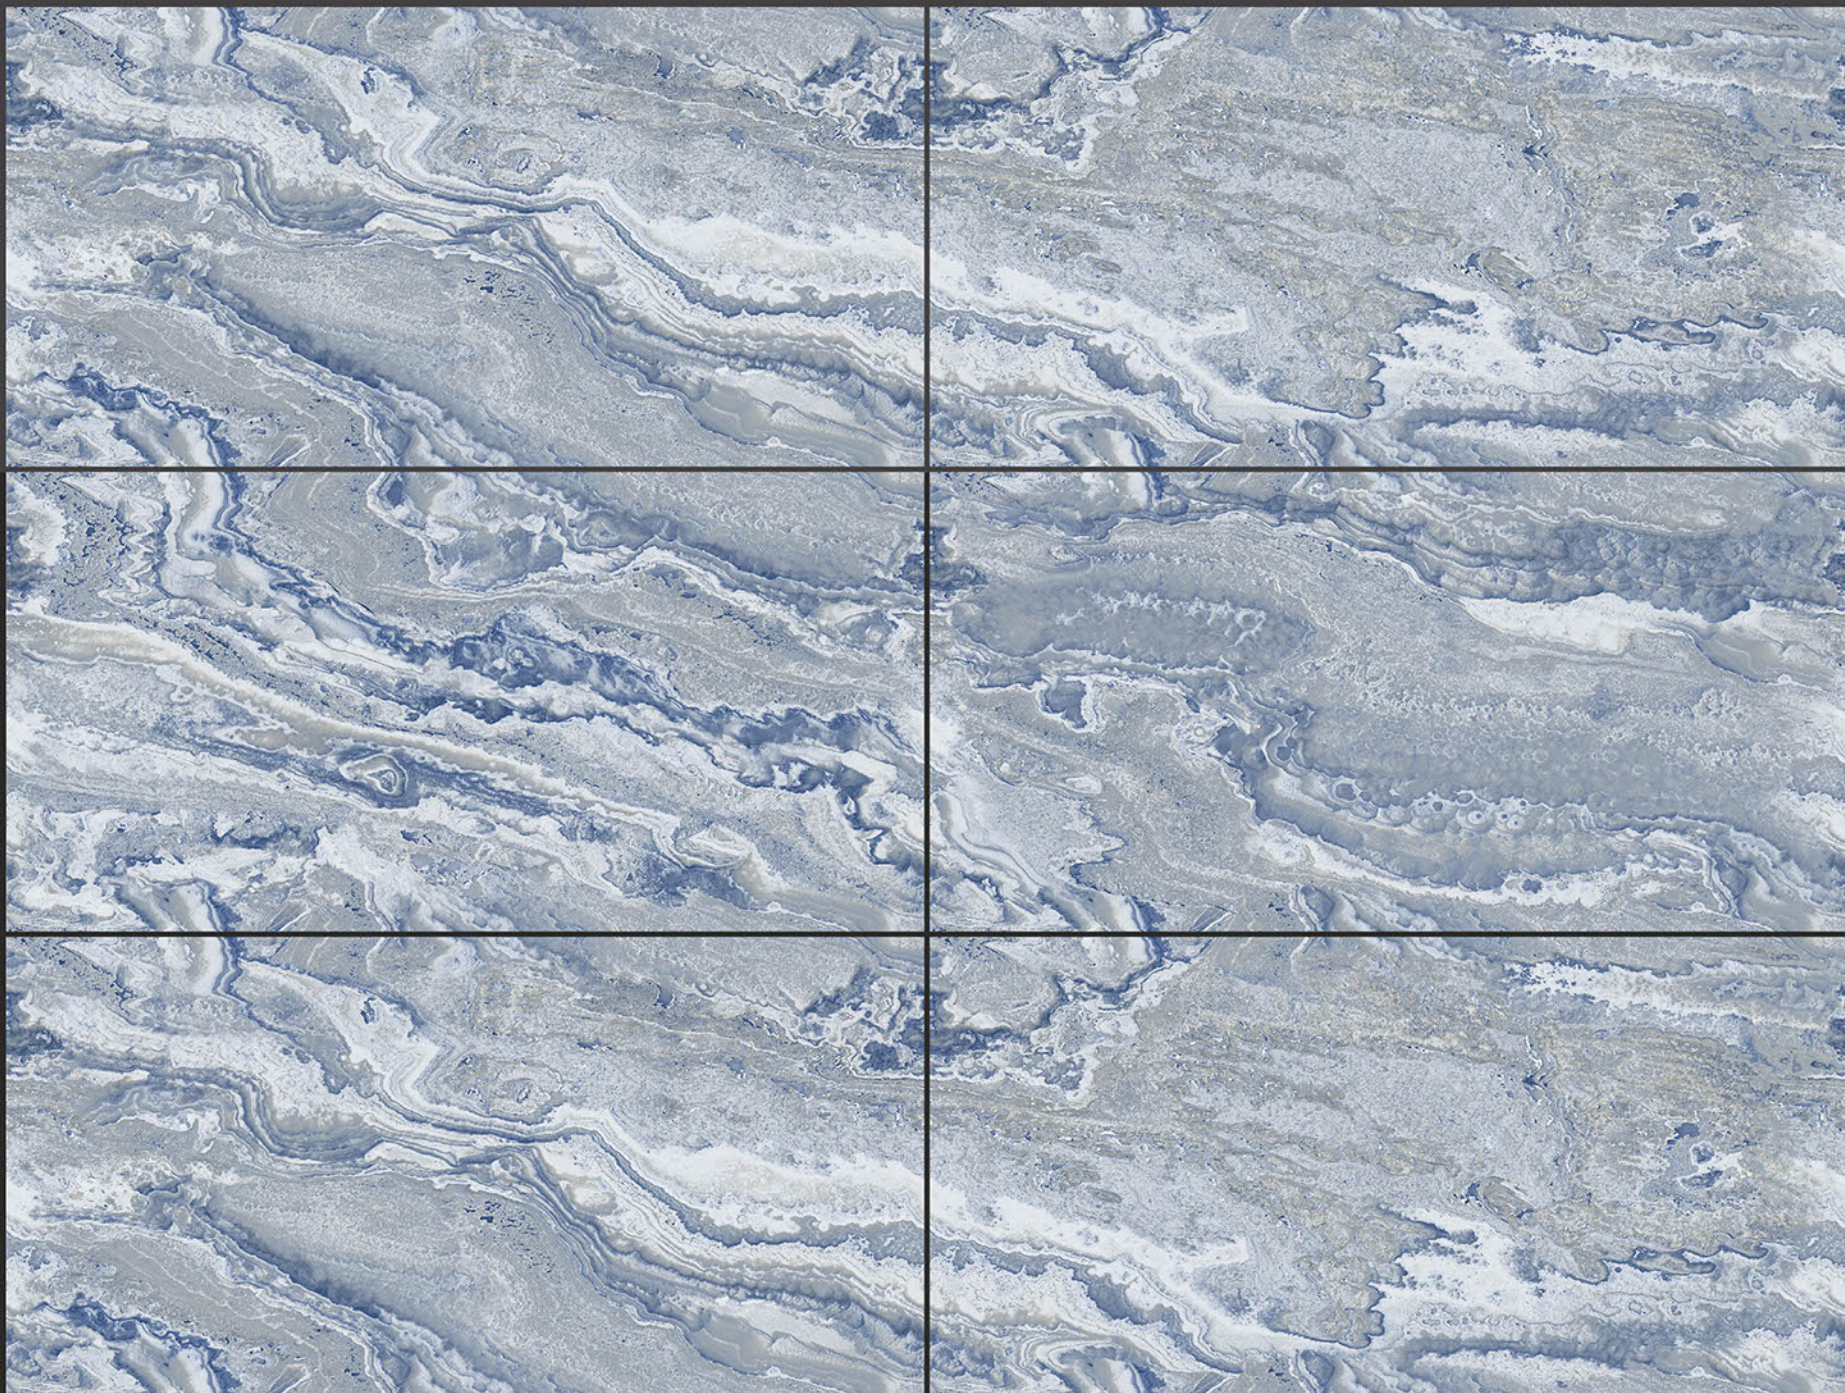

Chemical
Resistant

Stain
Resistance

Zero
Maintenance

Easy to
Clean

Infinite
COLLECTION

600x1200mm
GLAZED VITRIFIED TILES

TITAN BLUE

RANDOM FACES - 4