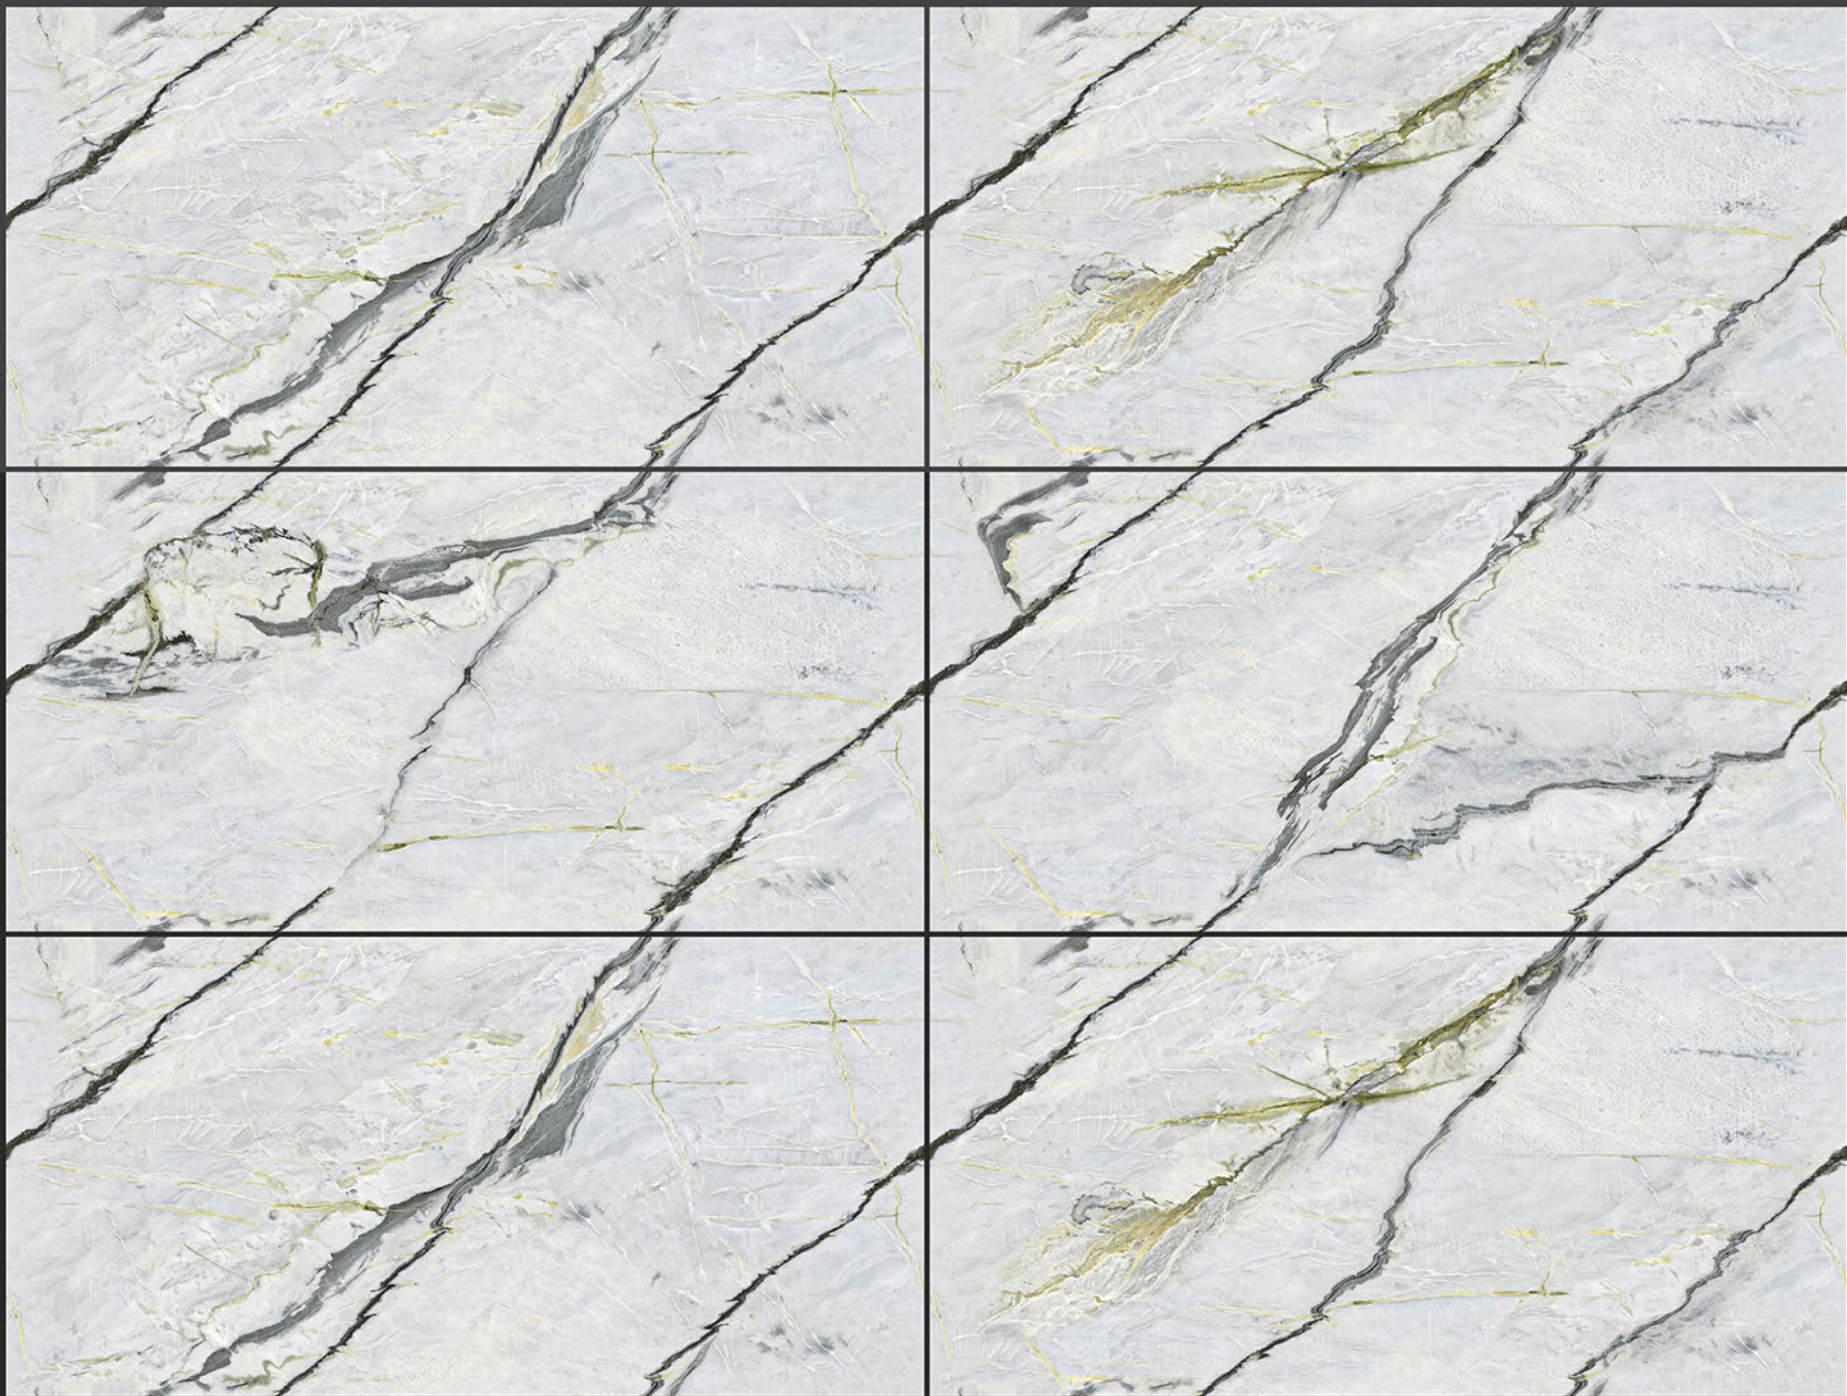

Infinite
COLLECTION

600x1200mm
GLAZED VITRIFIED TILES

OYAMA VERDE

RANDOM FACES - 4

Low Water
Absorption

Frost
Resistant

Chemical
Resistant

Stain
Resistance

Zero
Maintenance

Easy to
Clean