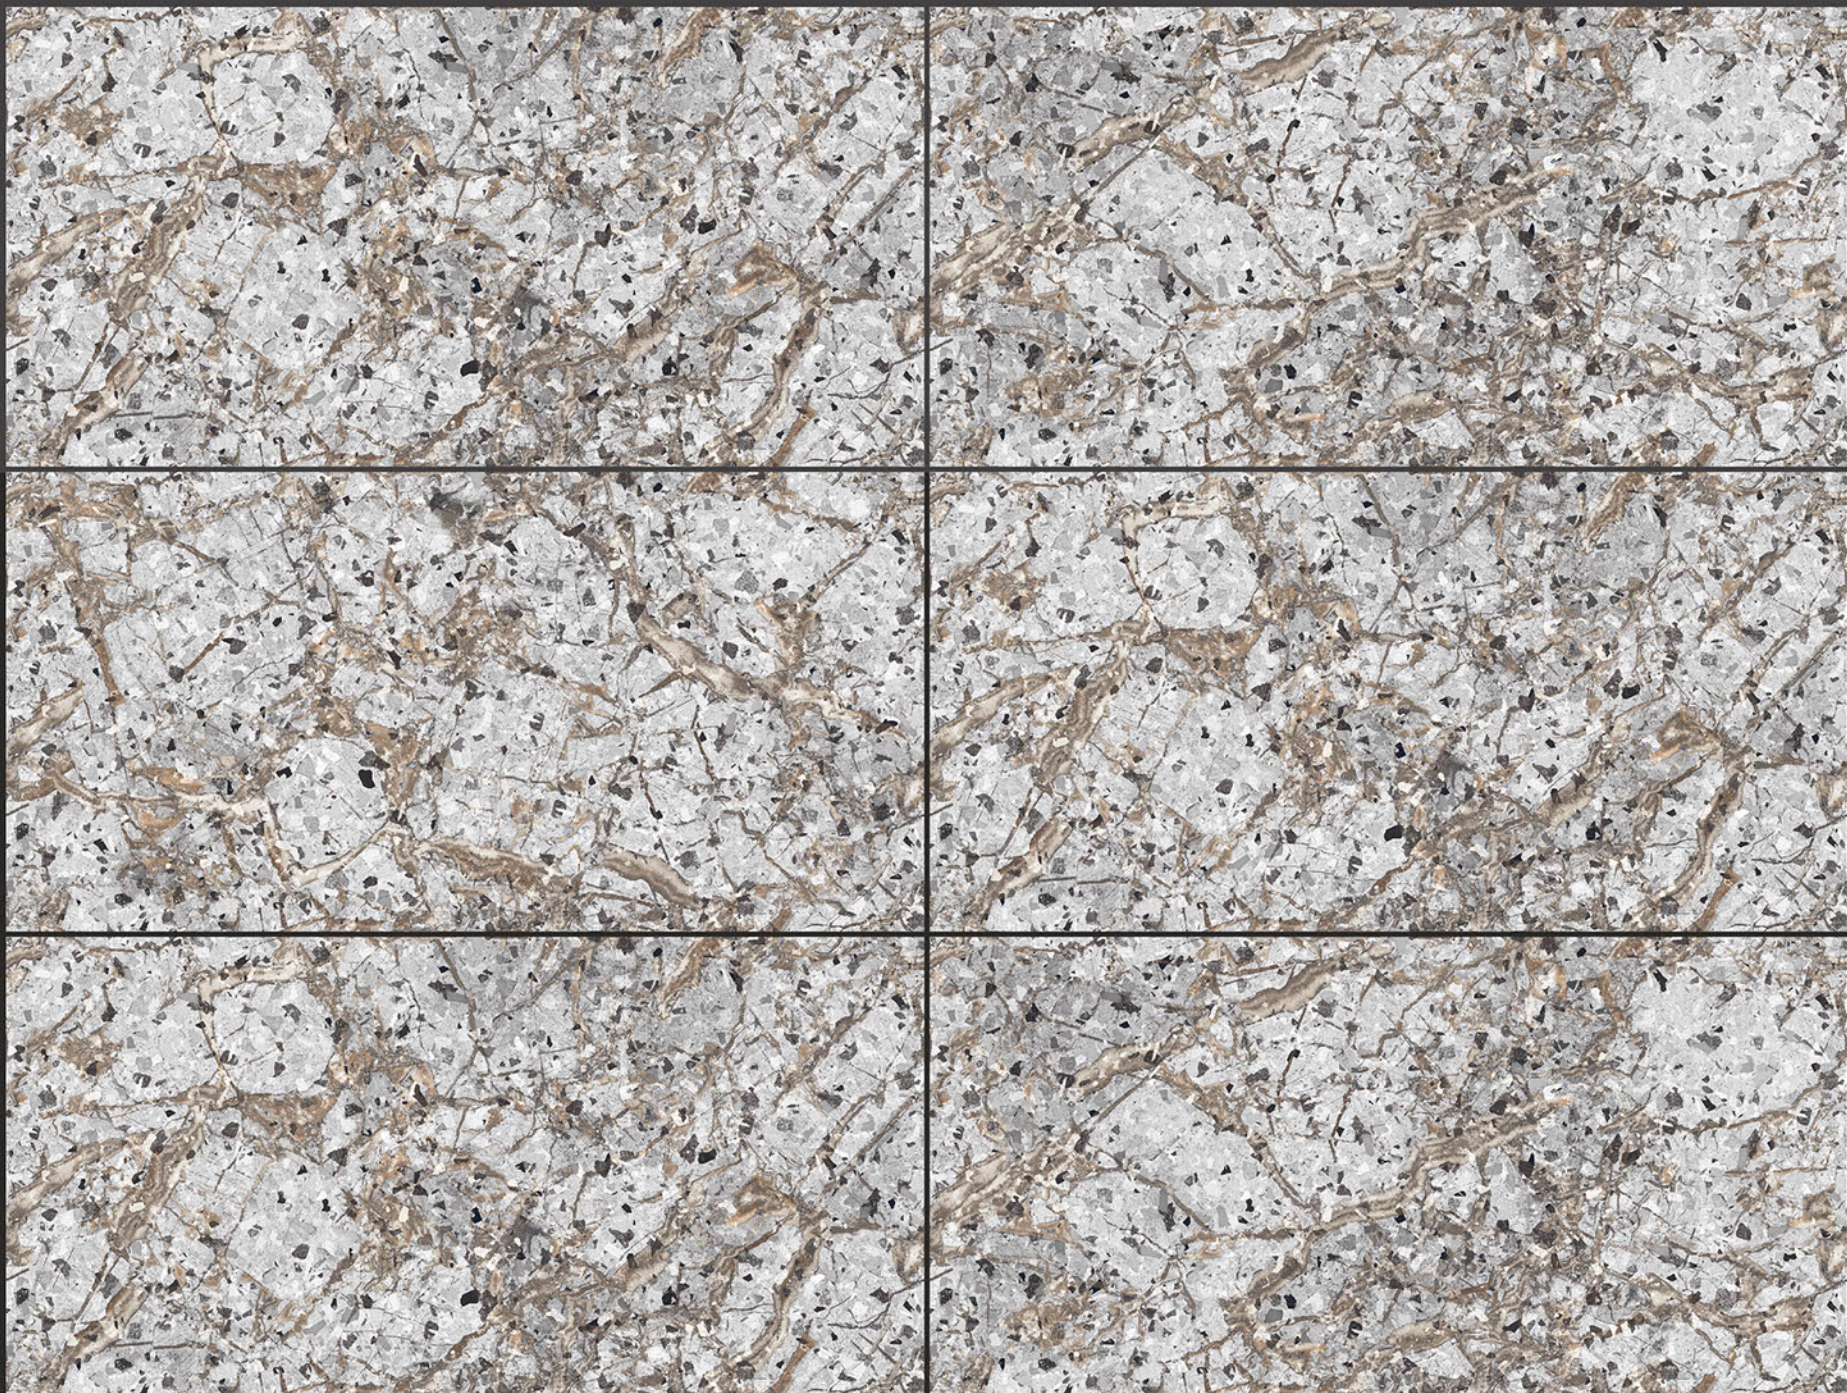

Infinite
COLLECTION

600x1200mm
GLAZED VITRIFIED TILES

EVER GRIS

RANDOM FACES - 3

Low Water
Absorption

Frost
Resistant

Chemical
Resistant

Stain
Resistance

Zero
Maintenance

Easy to
Clean