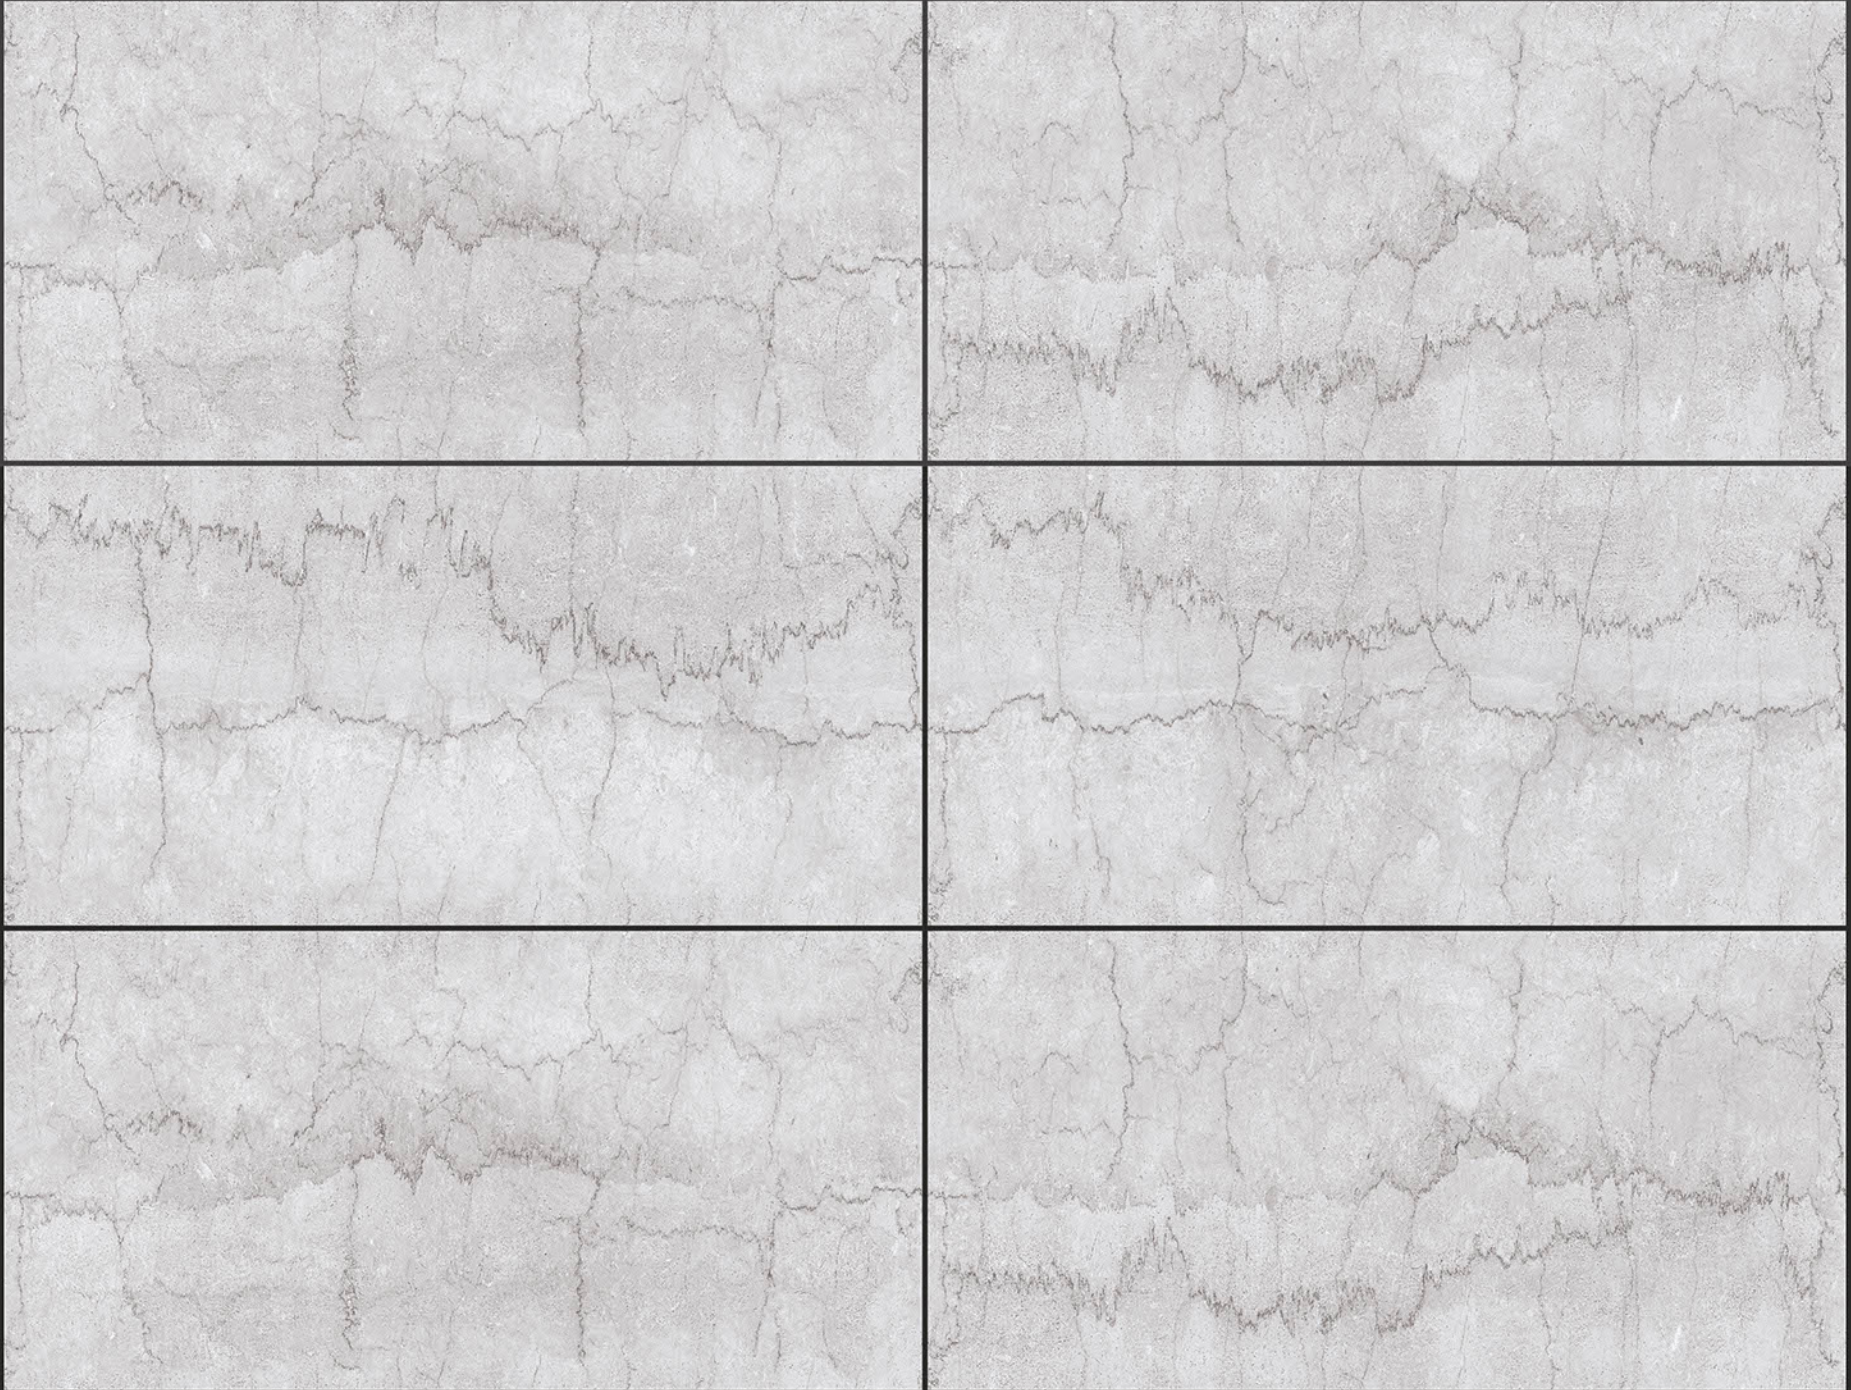

Chemical
Resistant

Stain
Resistance

Zero
Maintenance

Easy to
Clean

Infinite
COLLECTION

600x1200mm
GLAZED VITRIFIED TILES

JWEL GRIS

RANDOM FACES - 4