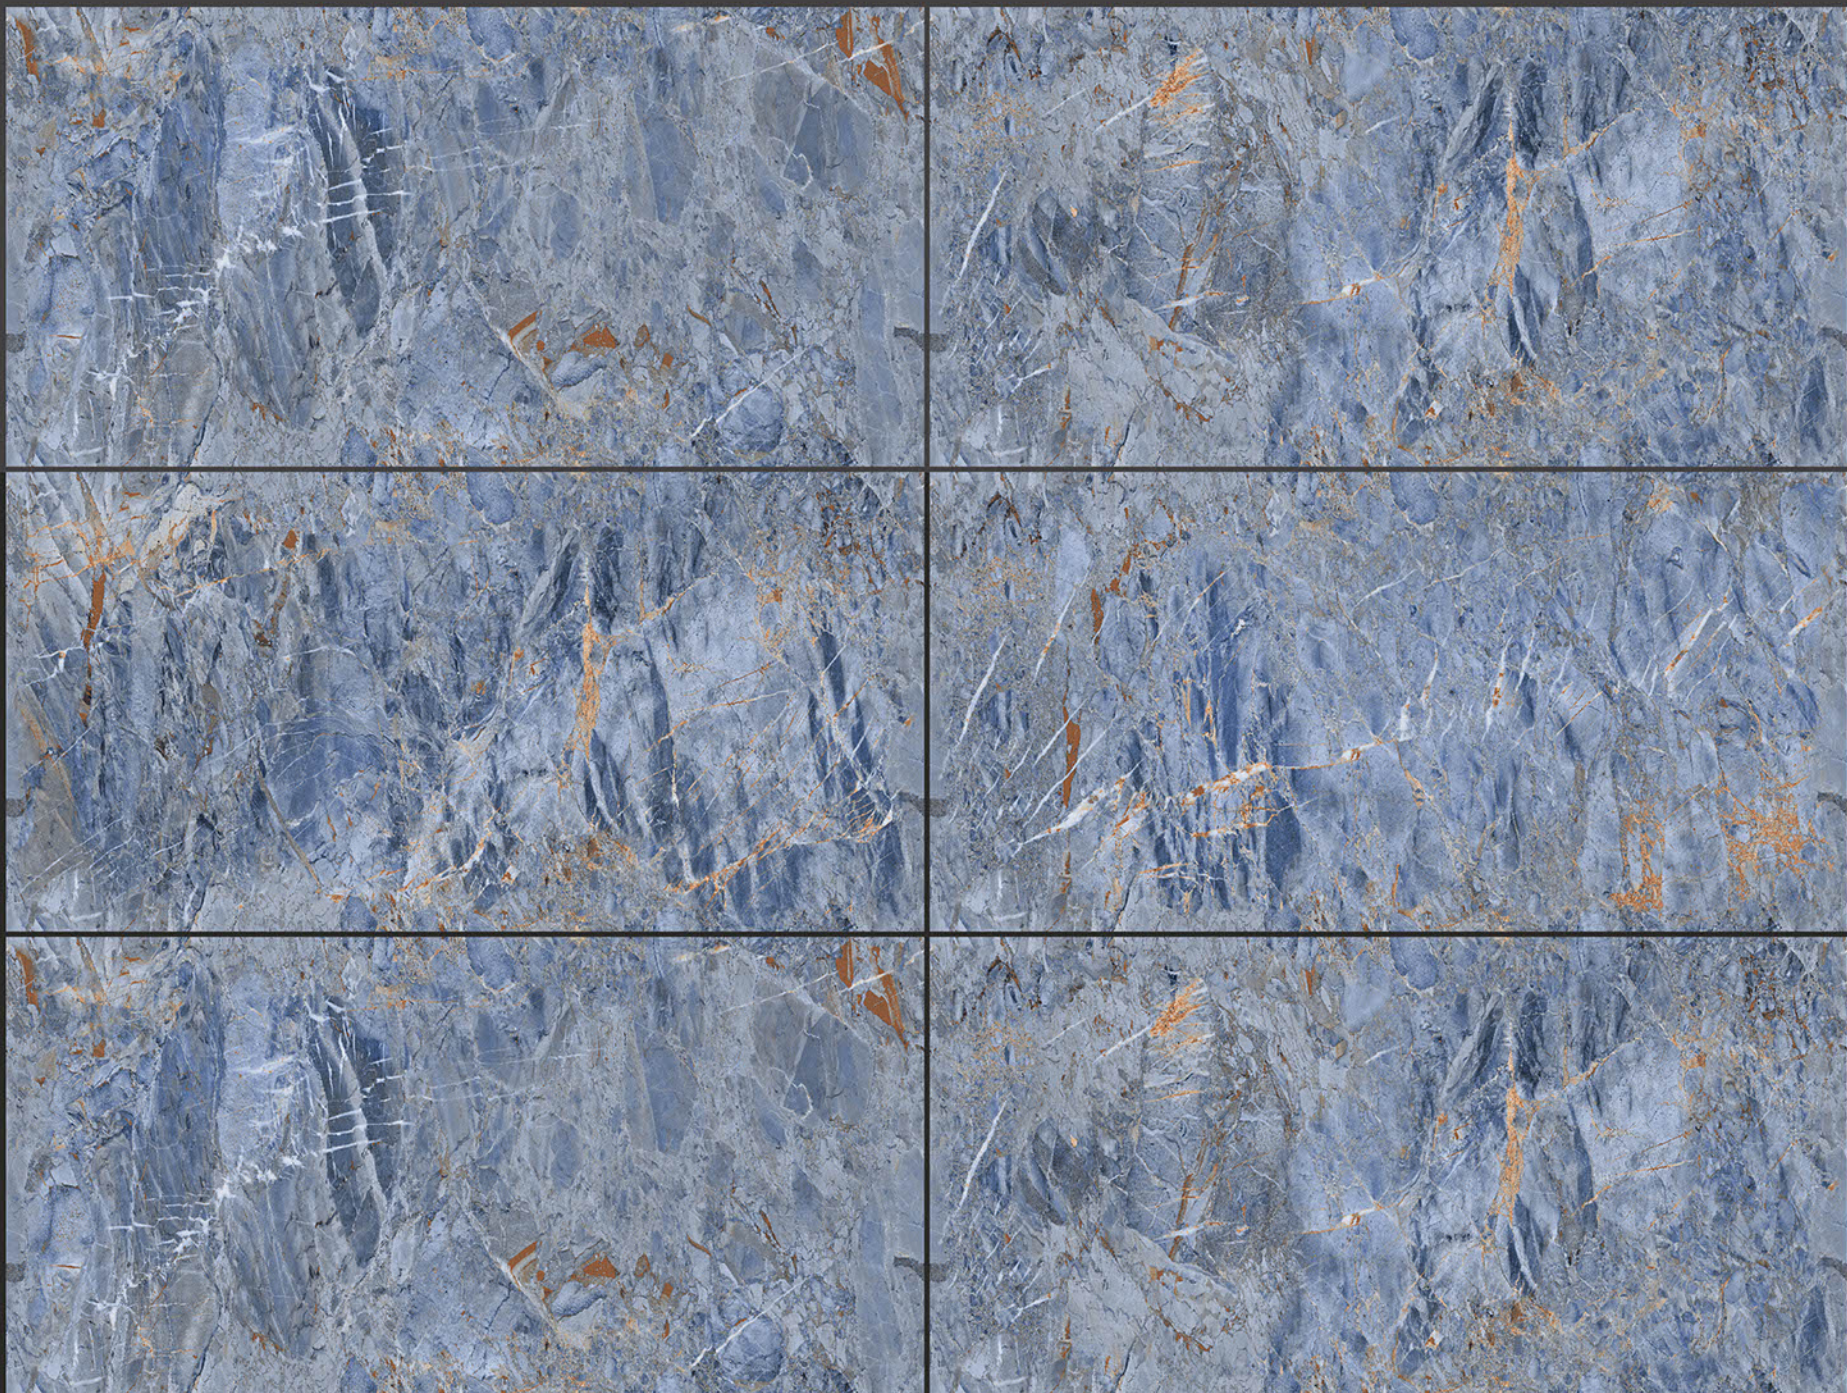

Zero
Maintenance

Easy to
Clean

Infinite
COLLECTION

600x1200mm
GLAZED VITRIFIED TILES

VALERIA BLUE

RANDOM FACES - 4

Low Water
Absorption

Frost
Resistant