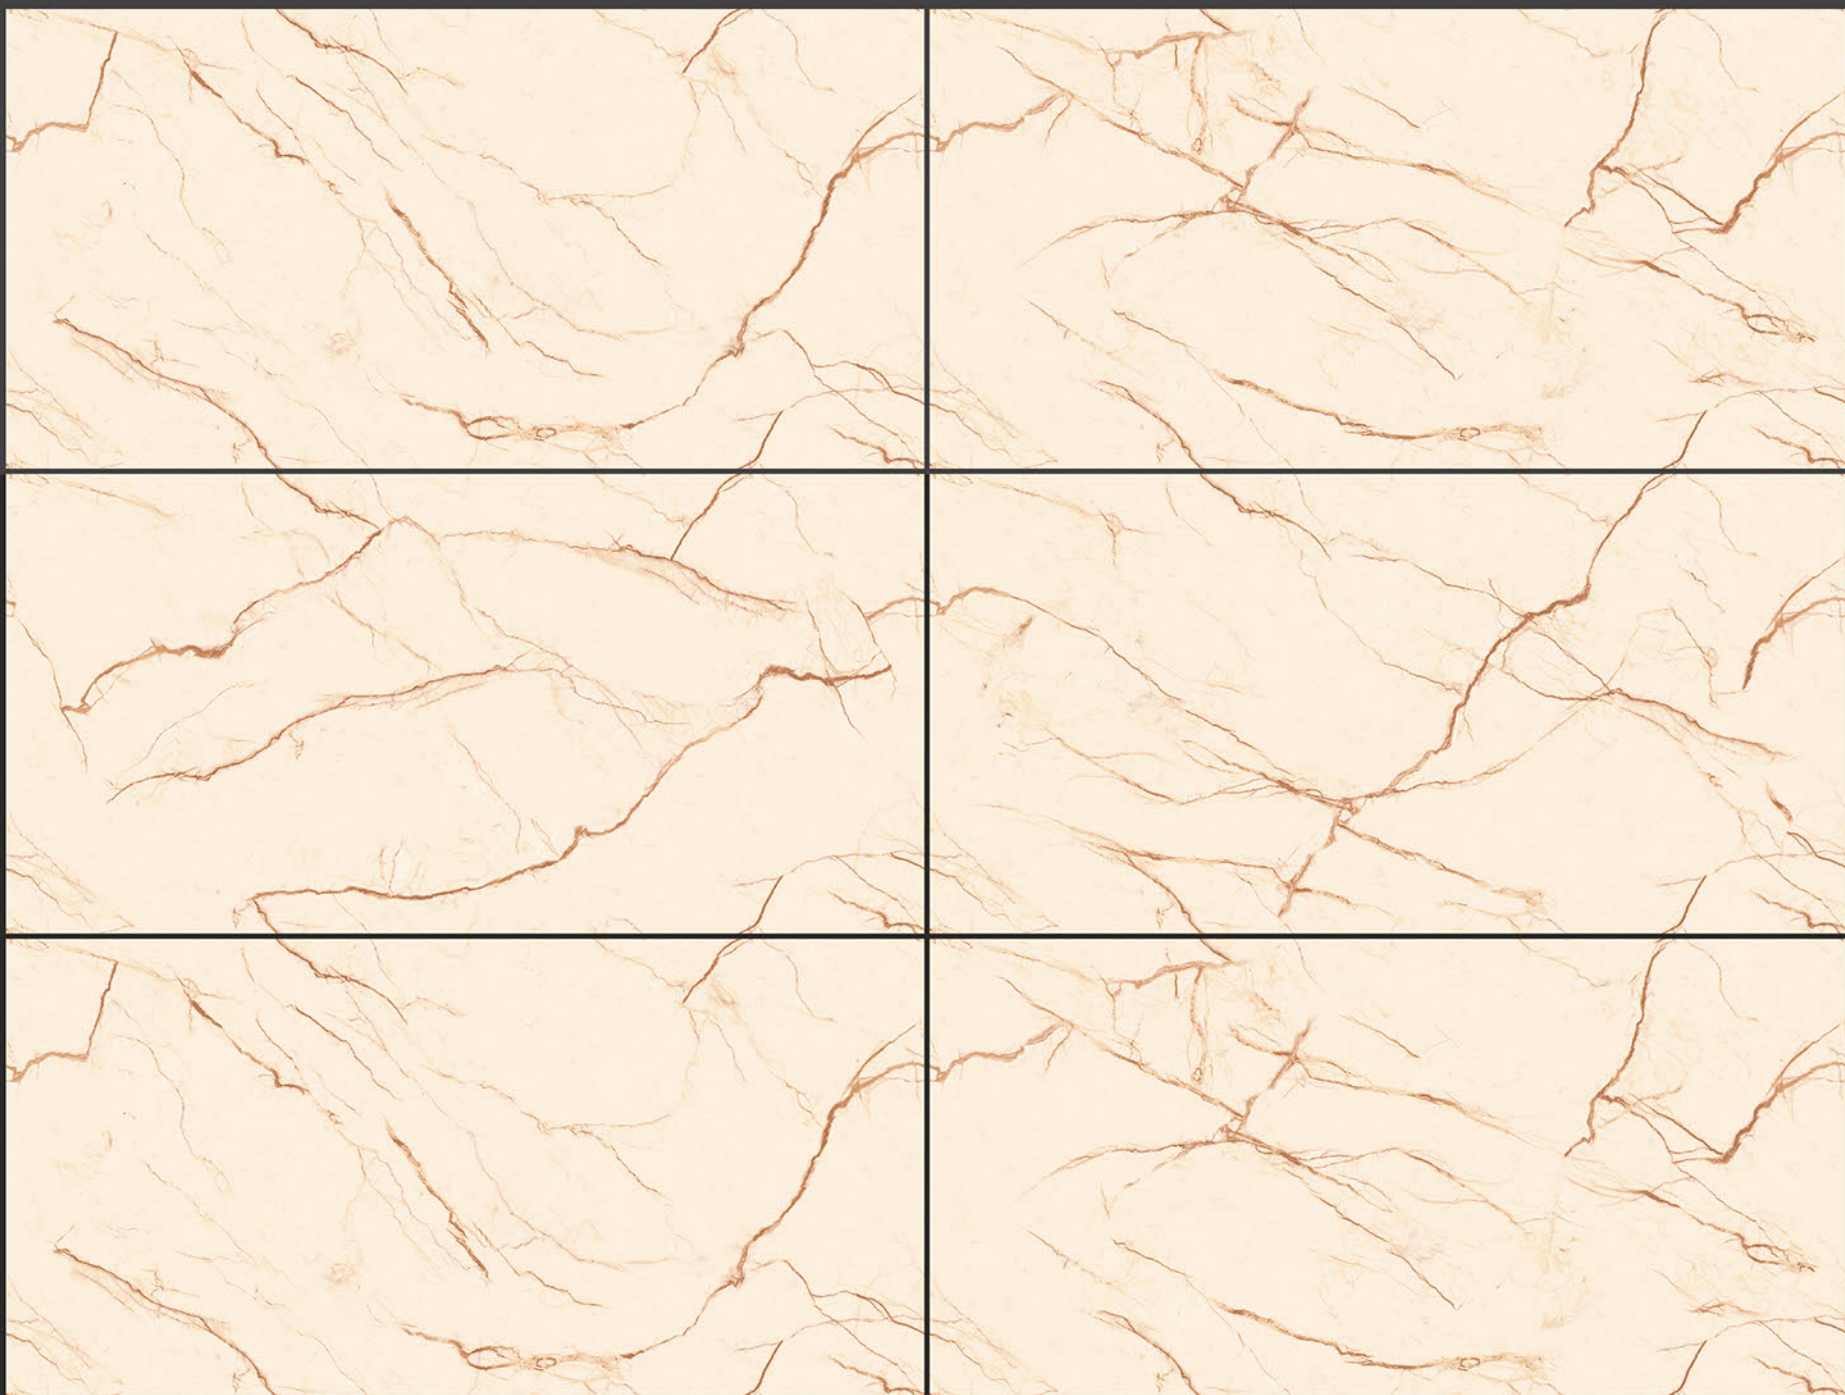

Infinite
COLLECTION

600x1200mm
GLAZED VITRIFIED TILES

LITHOS CREMA

RANDOM FACES - 4

Low Water
Absorption

Frost
Resistant

Chemical
Resistant

Stain
Resistance

Zero
Maintenance

Easy to
Clean