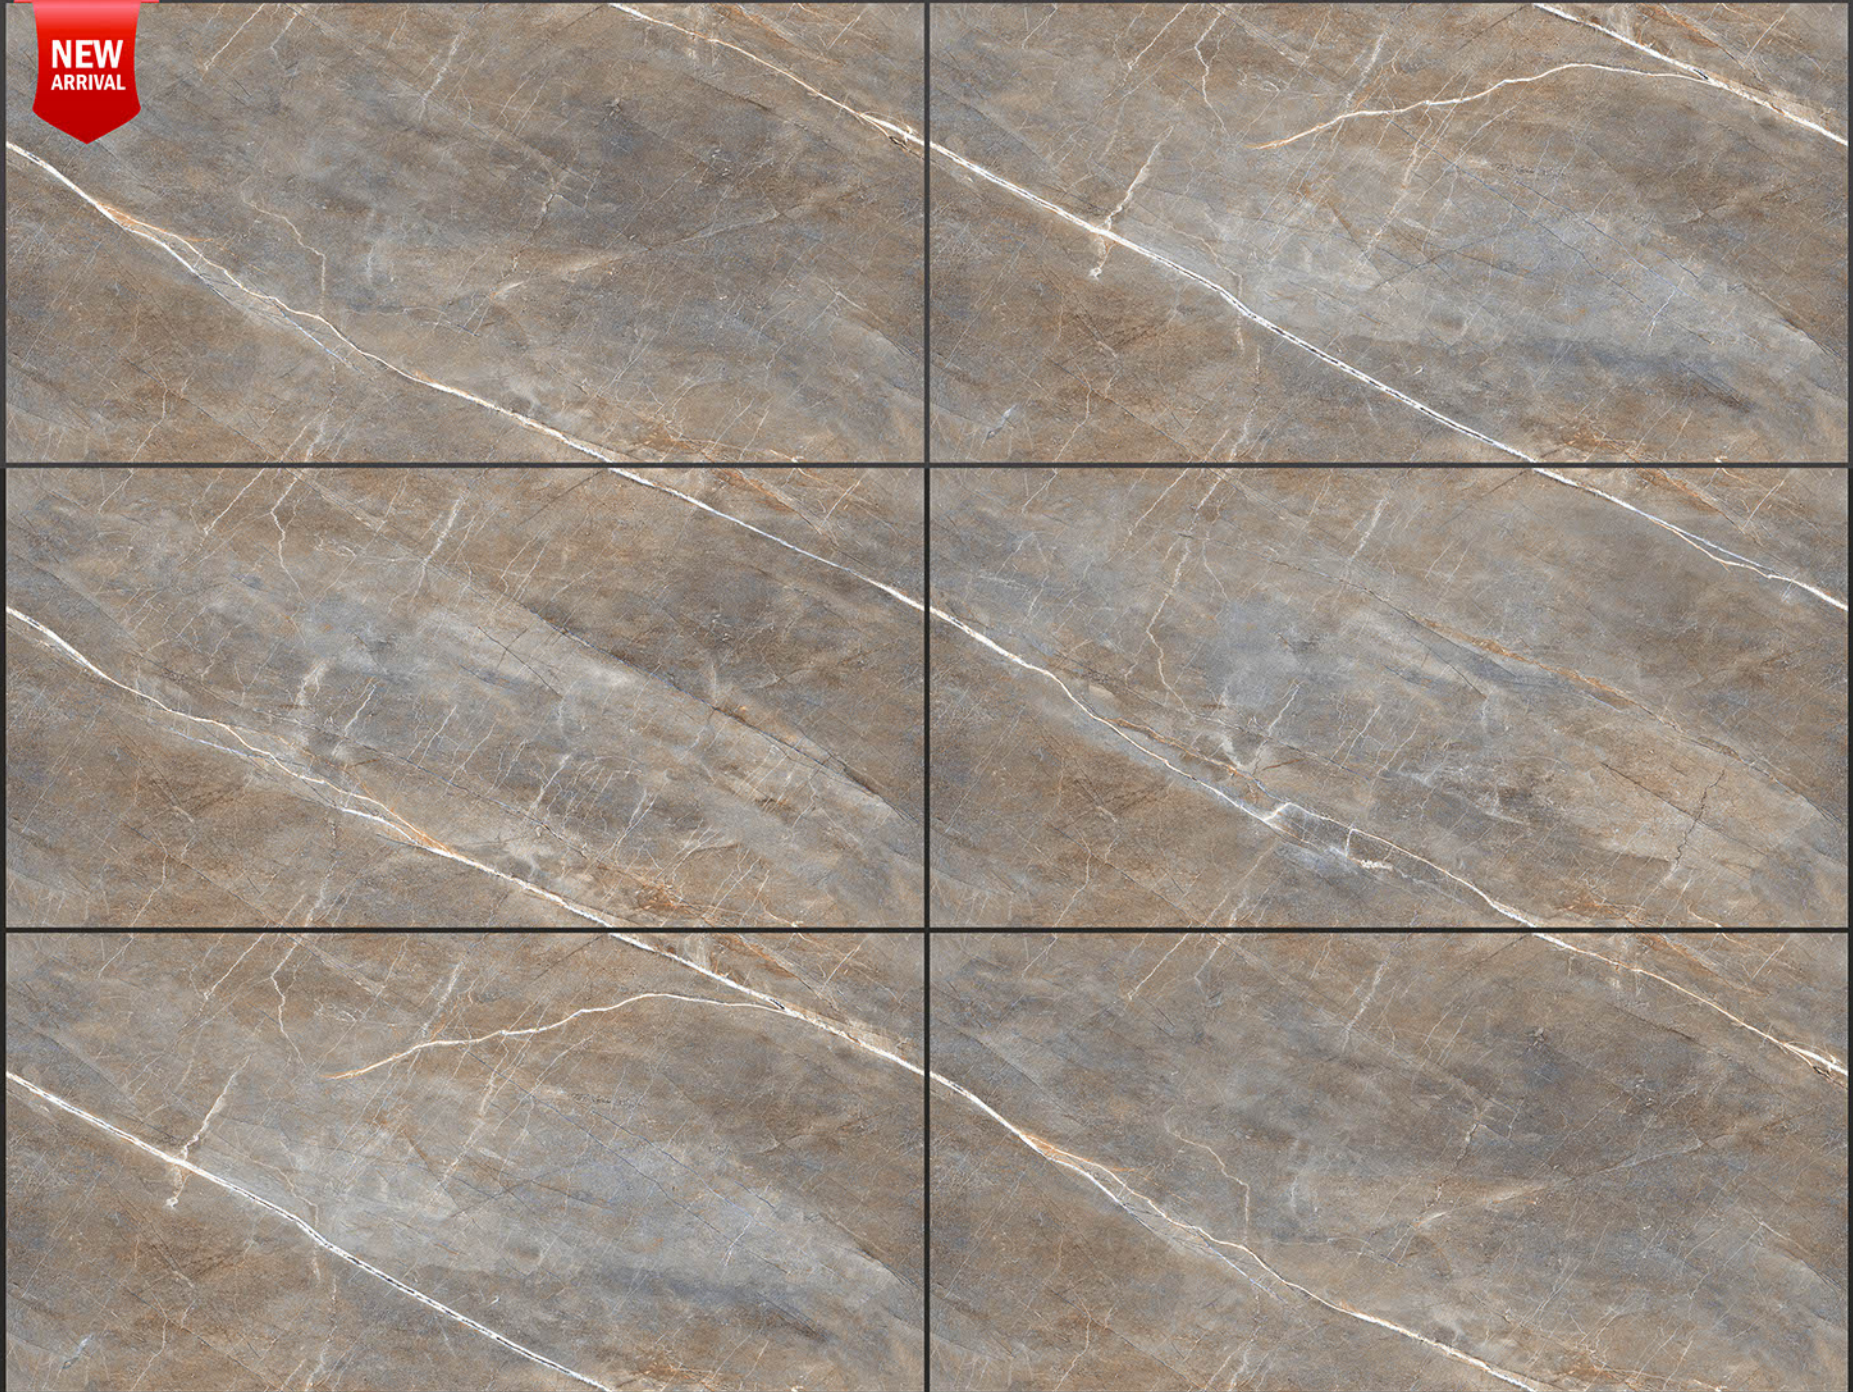

Infinite
COLLECTION

600x1200mm
GLAZED VITRIFIED TILES

VELAR MOCHA

NEW
ARRIVAL

RANDOM FACES - 4

Low Water
Absorption

Frost
Resistant

Chemical
Resistant

Stain
Resistance

Zero
Maintenance

Easy to
Clean