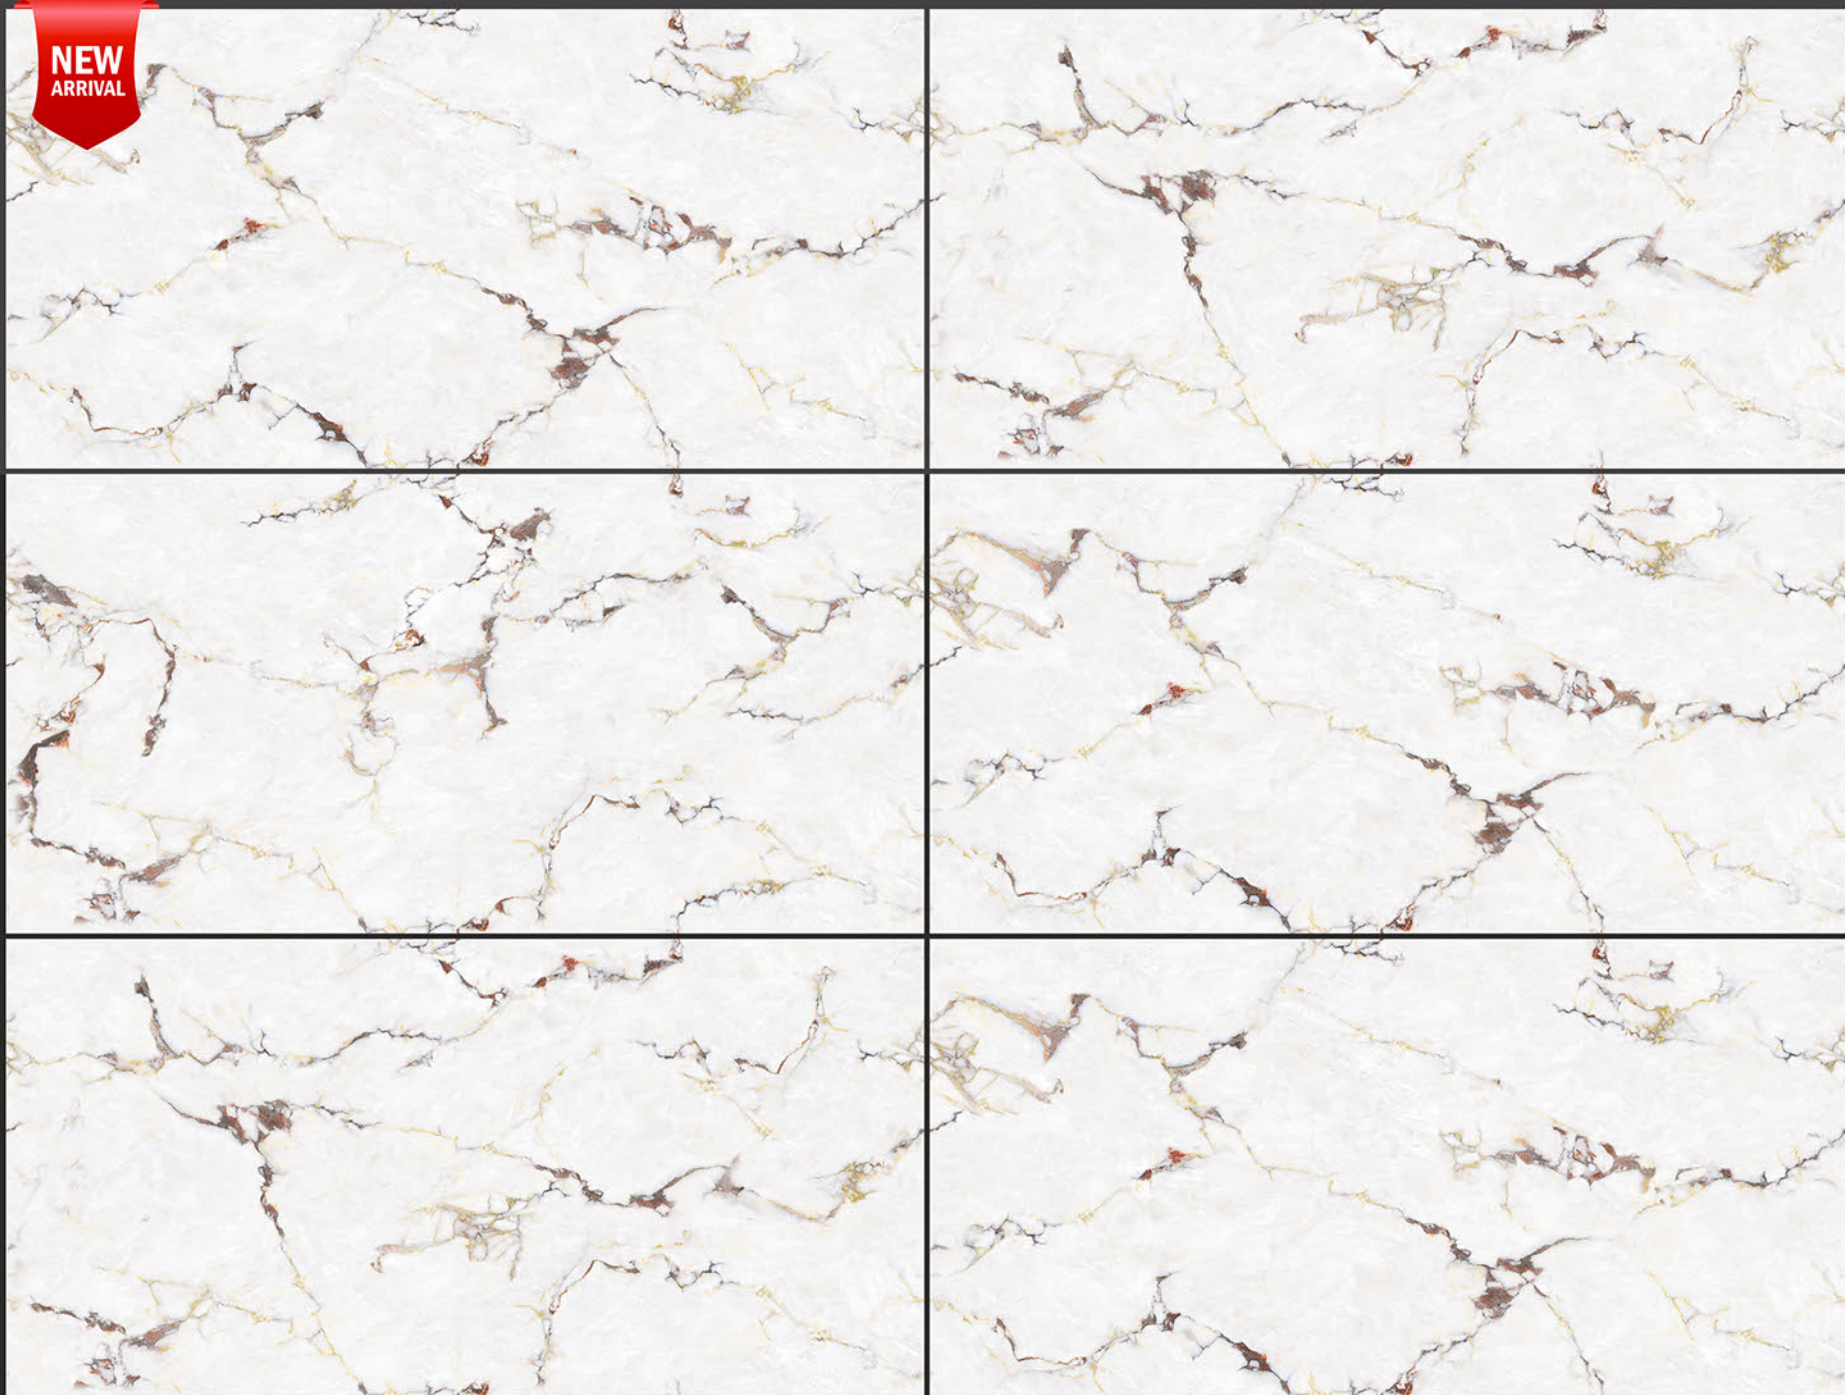

Infinite
COLLECTION

600x1200mm
GLAZED VITRIFIED TILES

COSMOS MULTY

NEW
ARRIVAL

RANDOM FACES - 3

Low Water
Absorption

Frost
Resistant

Chemical
Resistant

Stain
Resistance

Zero
Maintenance

Easy to
Clean