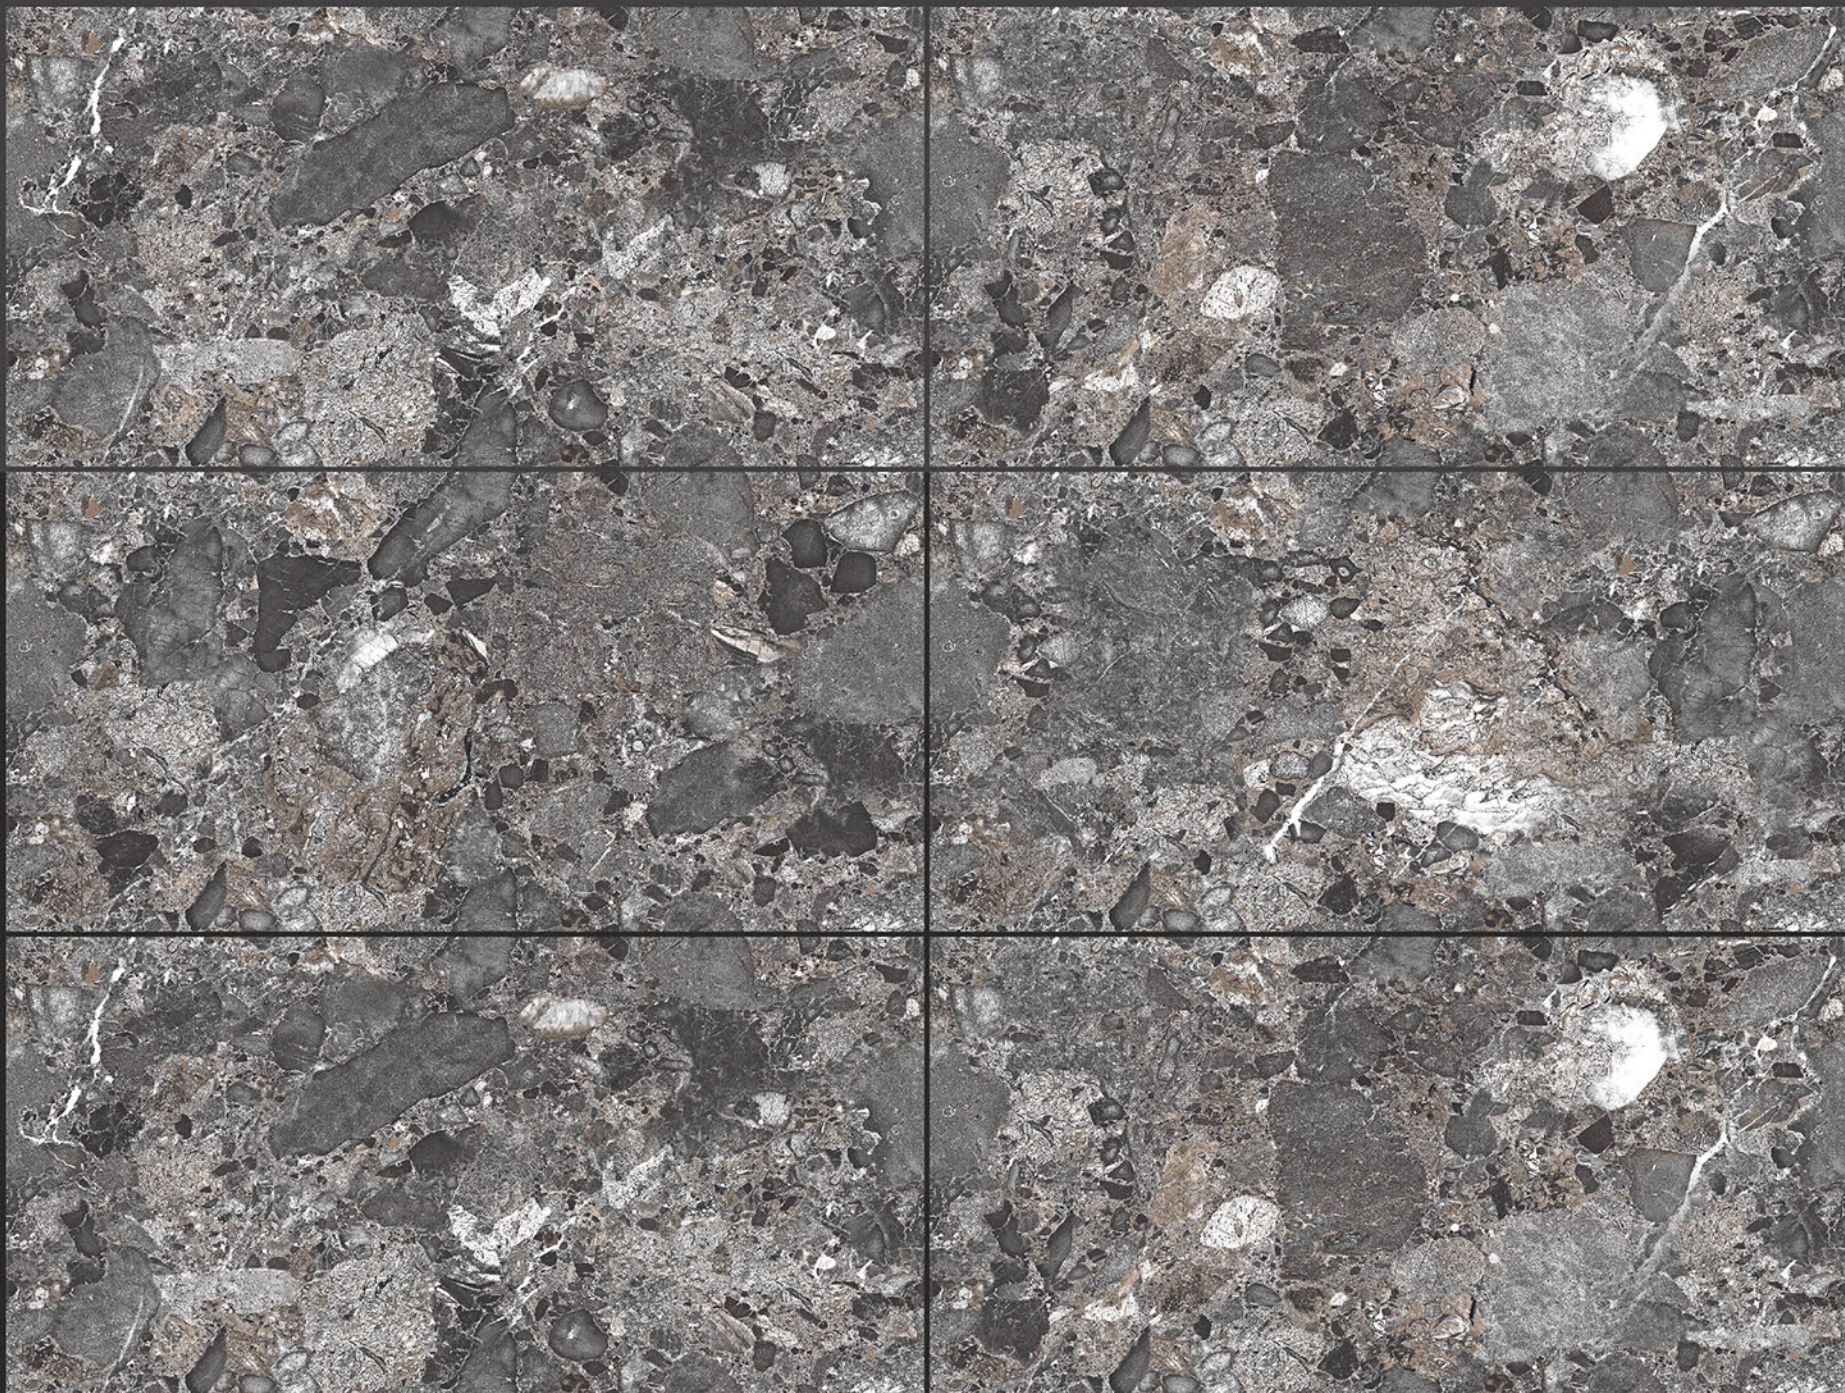

Infinite
COLLECTION

600x1200mm
GLAZED VITRIFIED TILES

SOFFIO GRIS

RANDOM FACES - 4

Low Water
Absorption

Frost
Resistant

Chemical
Resistant

Stain
Resistance

Zero
Maintenance

Easy to
Clean