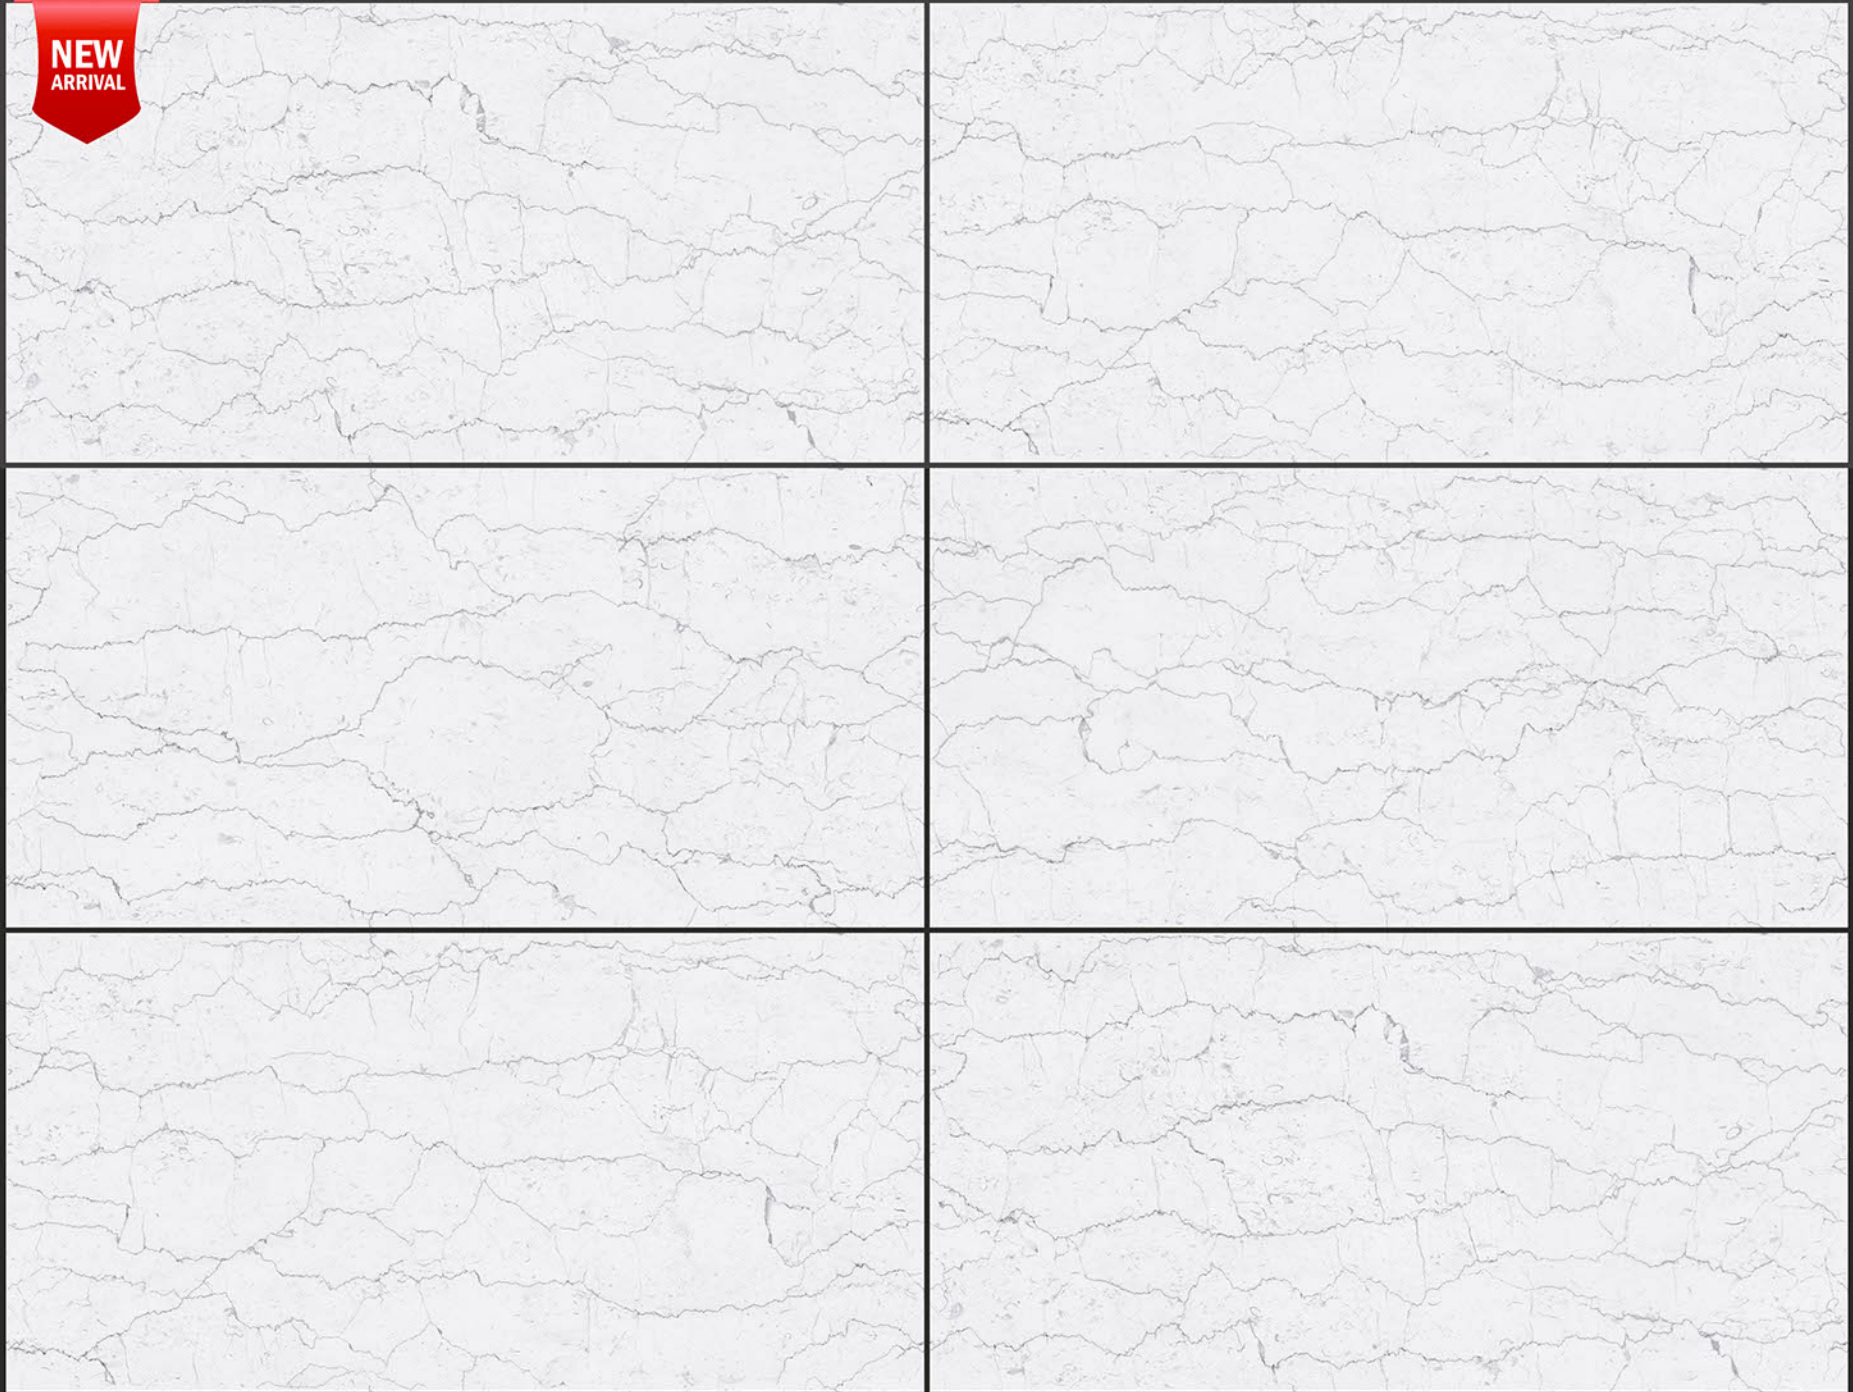

600x1200mm
GLAZED VITRIFIED TILES

FALCON GRIS

NEW
ARRIVAL

RANDOM FACES - 4

Low Water
Absorption

Frost
Resistant

Chemical
Resistant

Stain
Resistance

Zero
Maintenance

Easy to
Clean