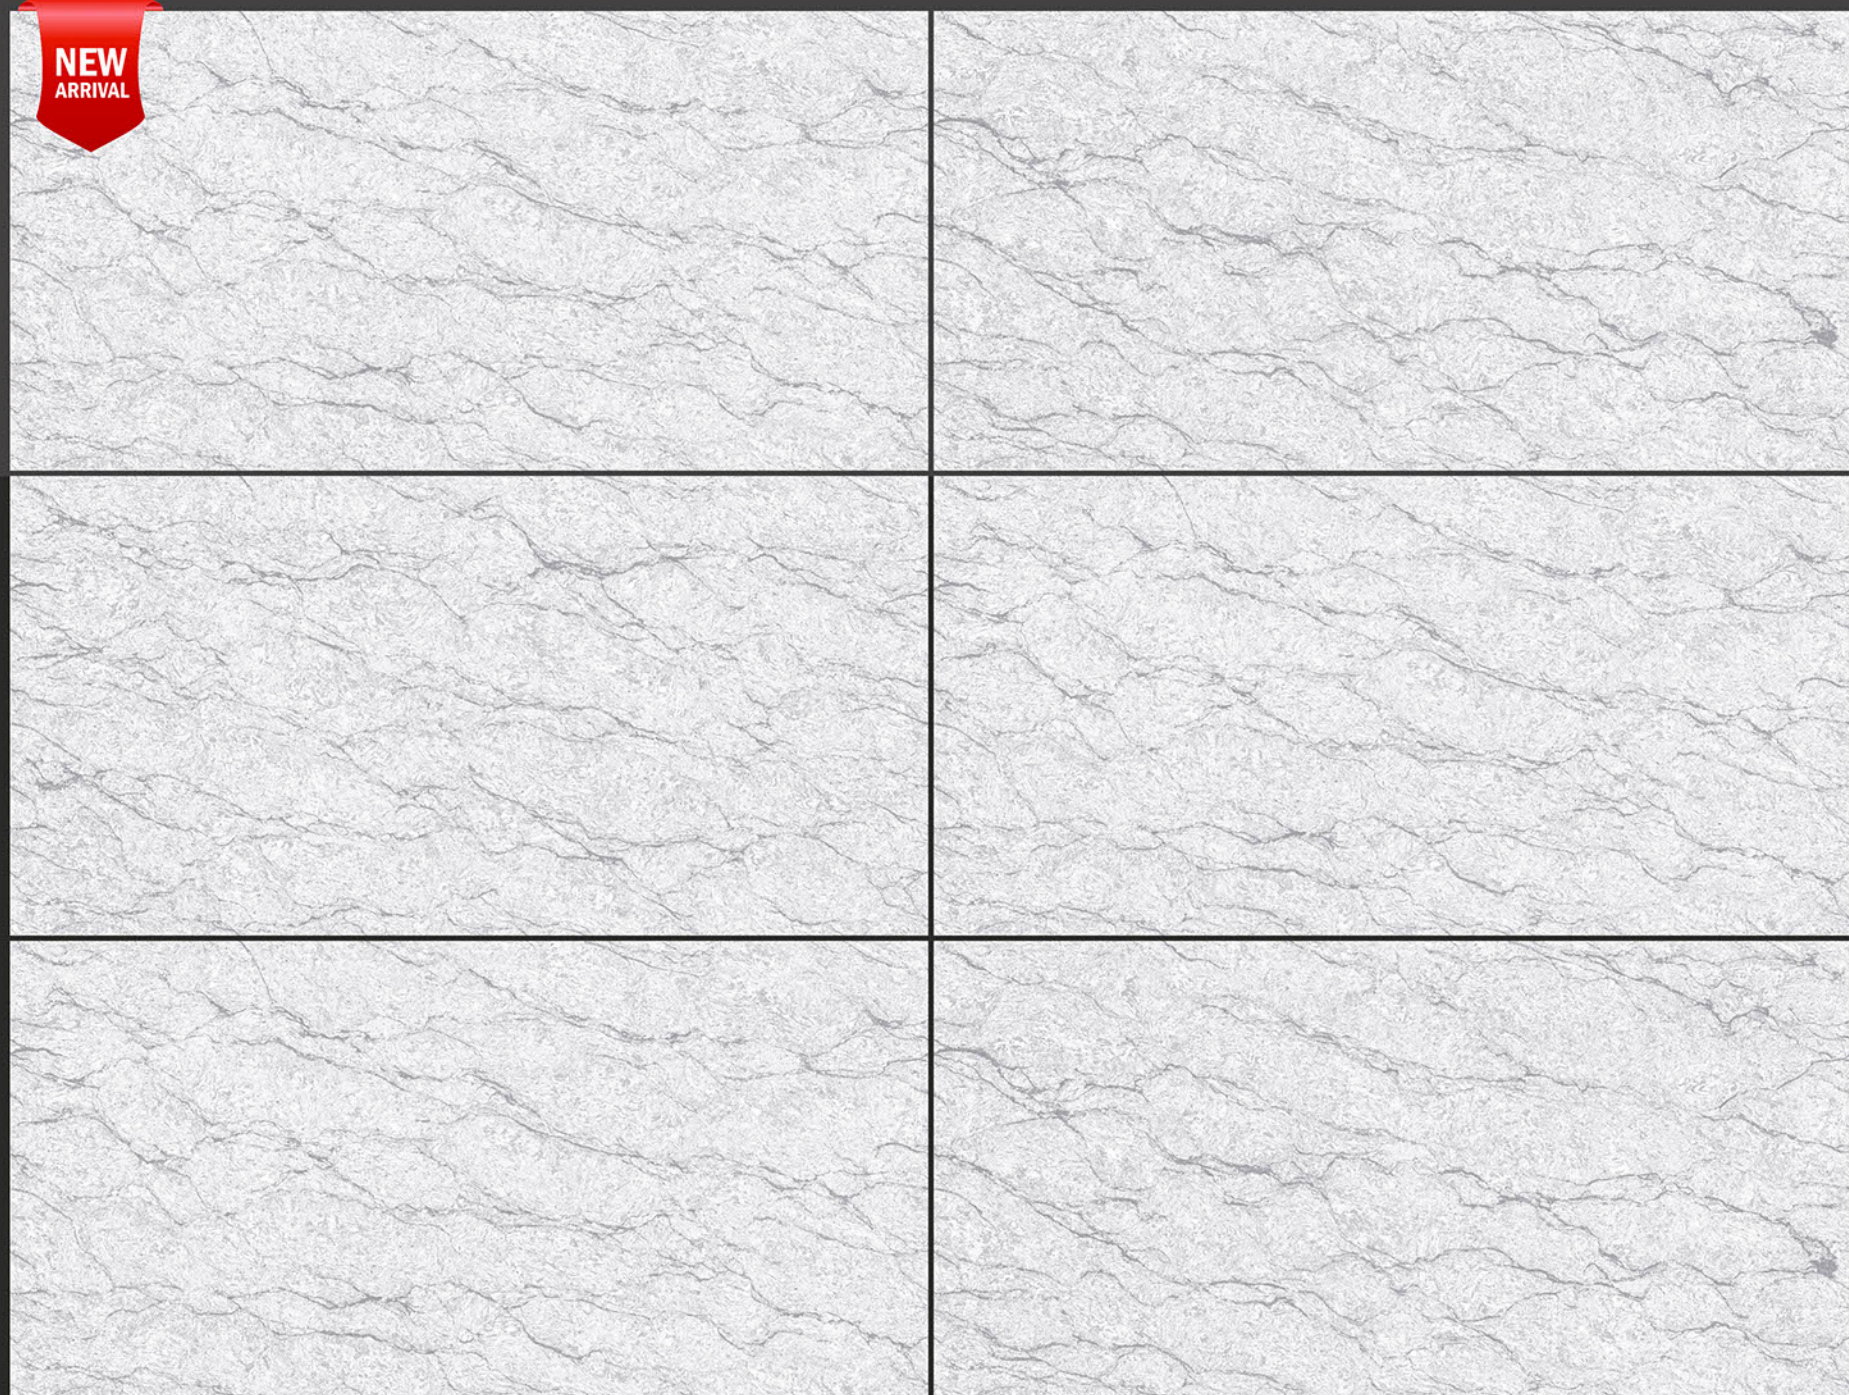

Infinite
COLLECTION

600x1200mm
GLAZED VITRIFIED TILES

LIOX BIANCO

NEW
ARRIVAL

RANDOM FACES - 4

Low Water
Absorption

Frost
Resistant

Chemical
Resistant

Stain
Resistance

Zero
Maintenance

Easy to
Clean