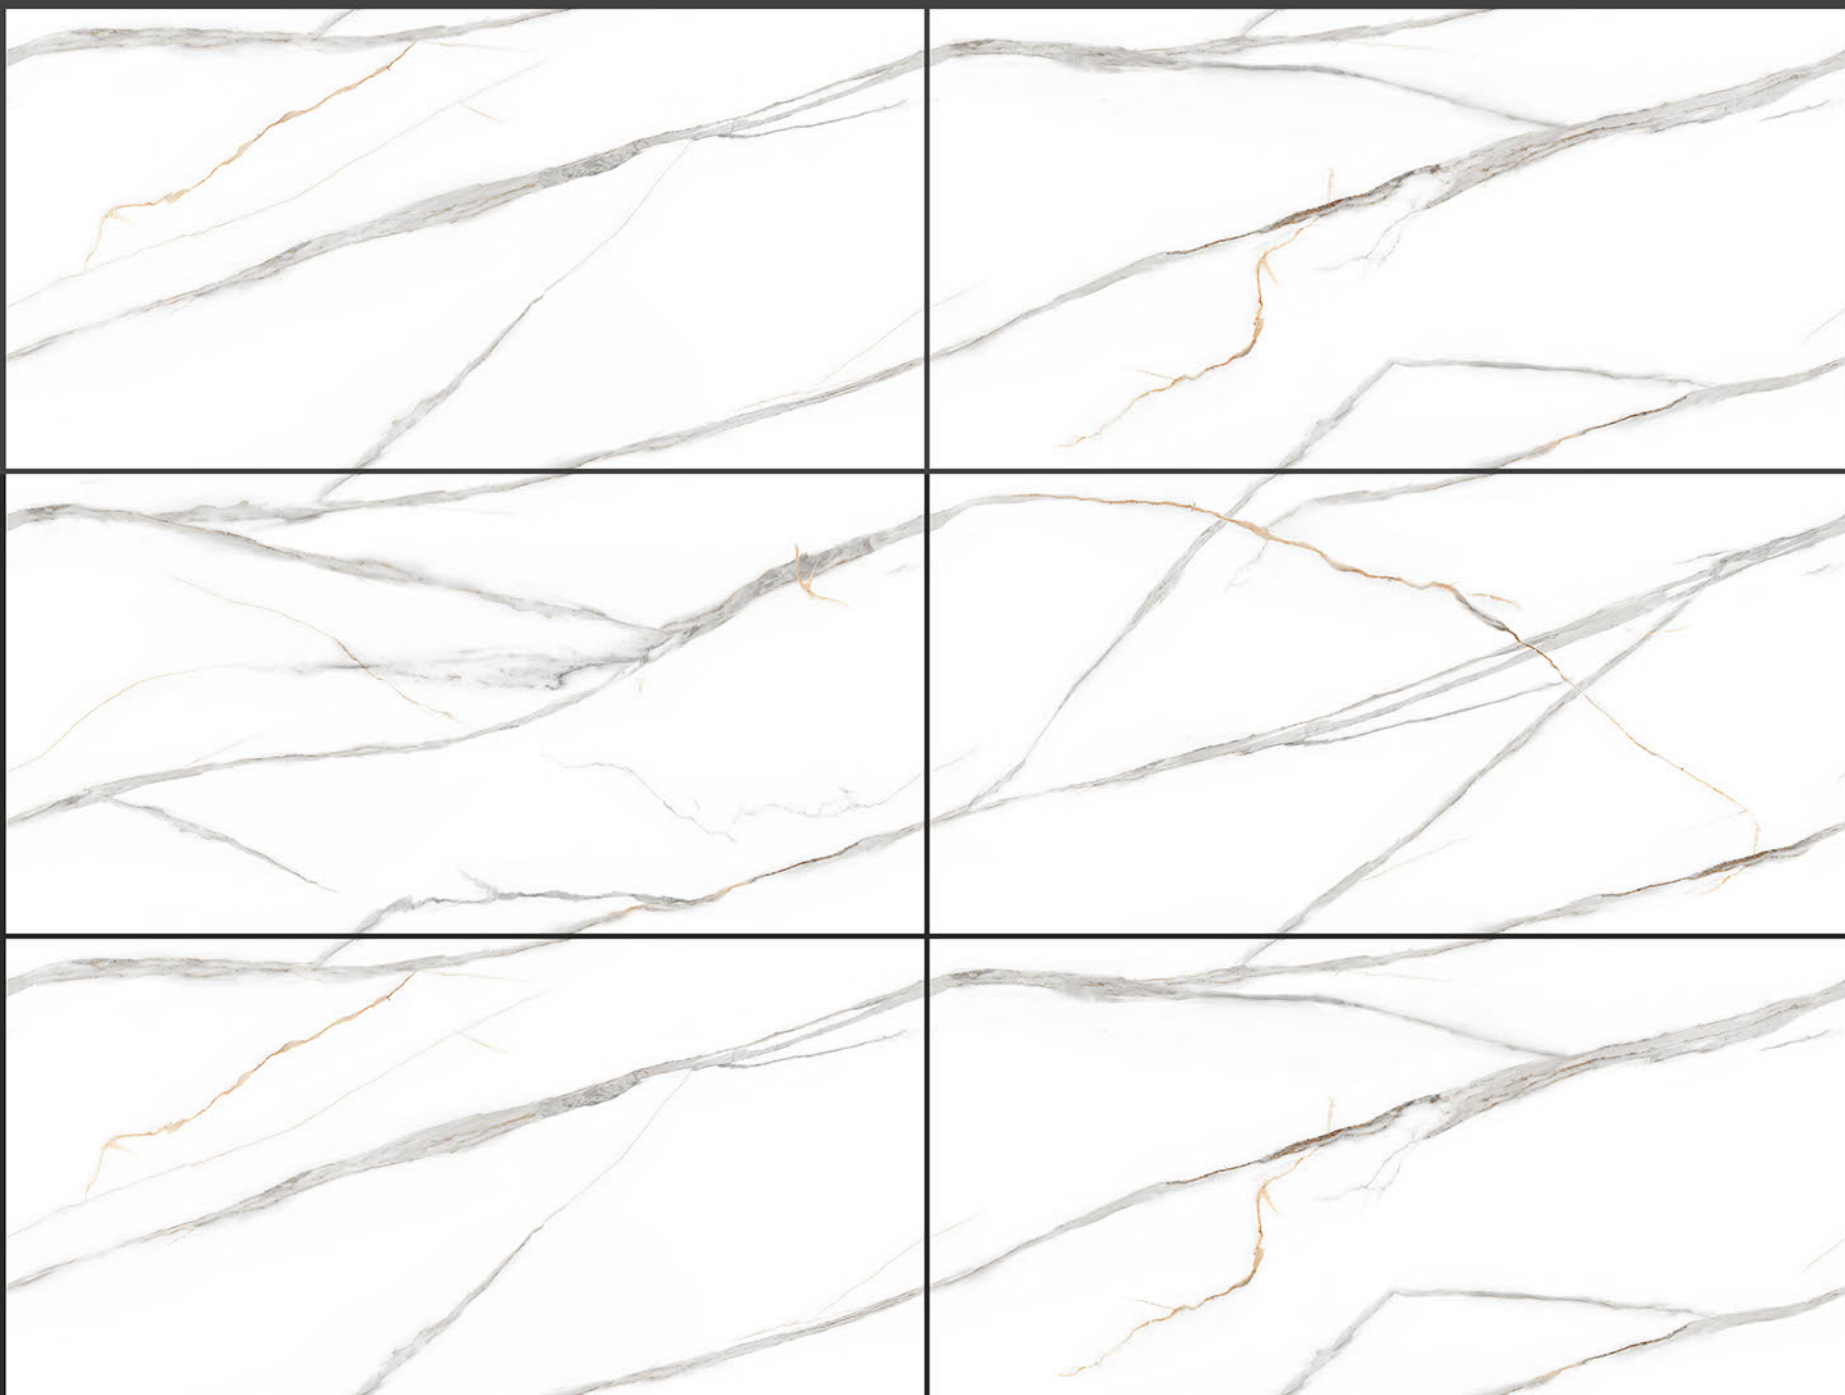

Zero
Maintenance

Easy to
Clean

Infinite
COLLECTION

600x1200mm
GLAZED VITRIFIED TILES

LORD WHITE

RANDOM FACES - 4

Low Water
Absorption

Frost
Resistant