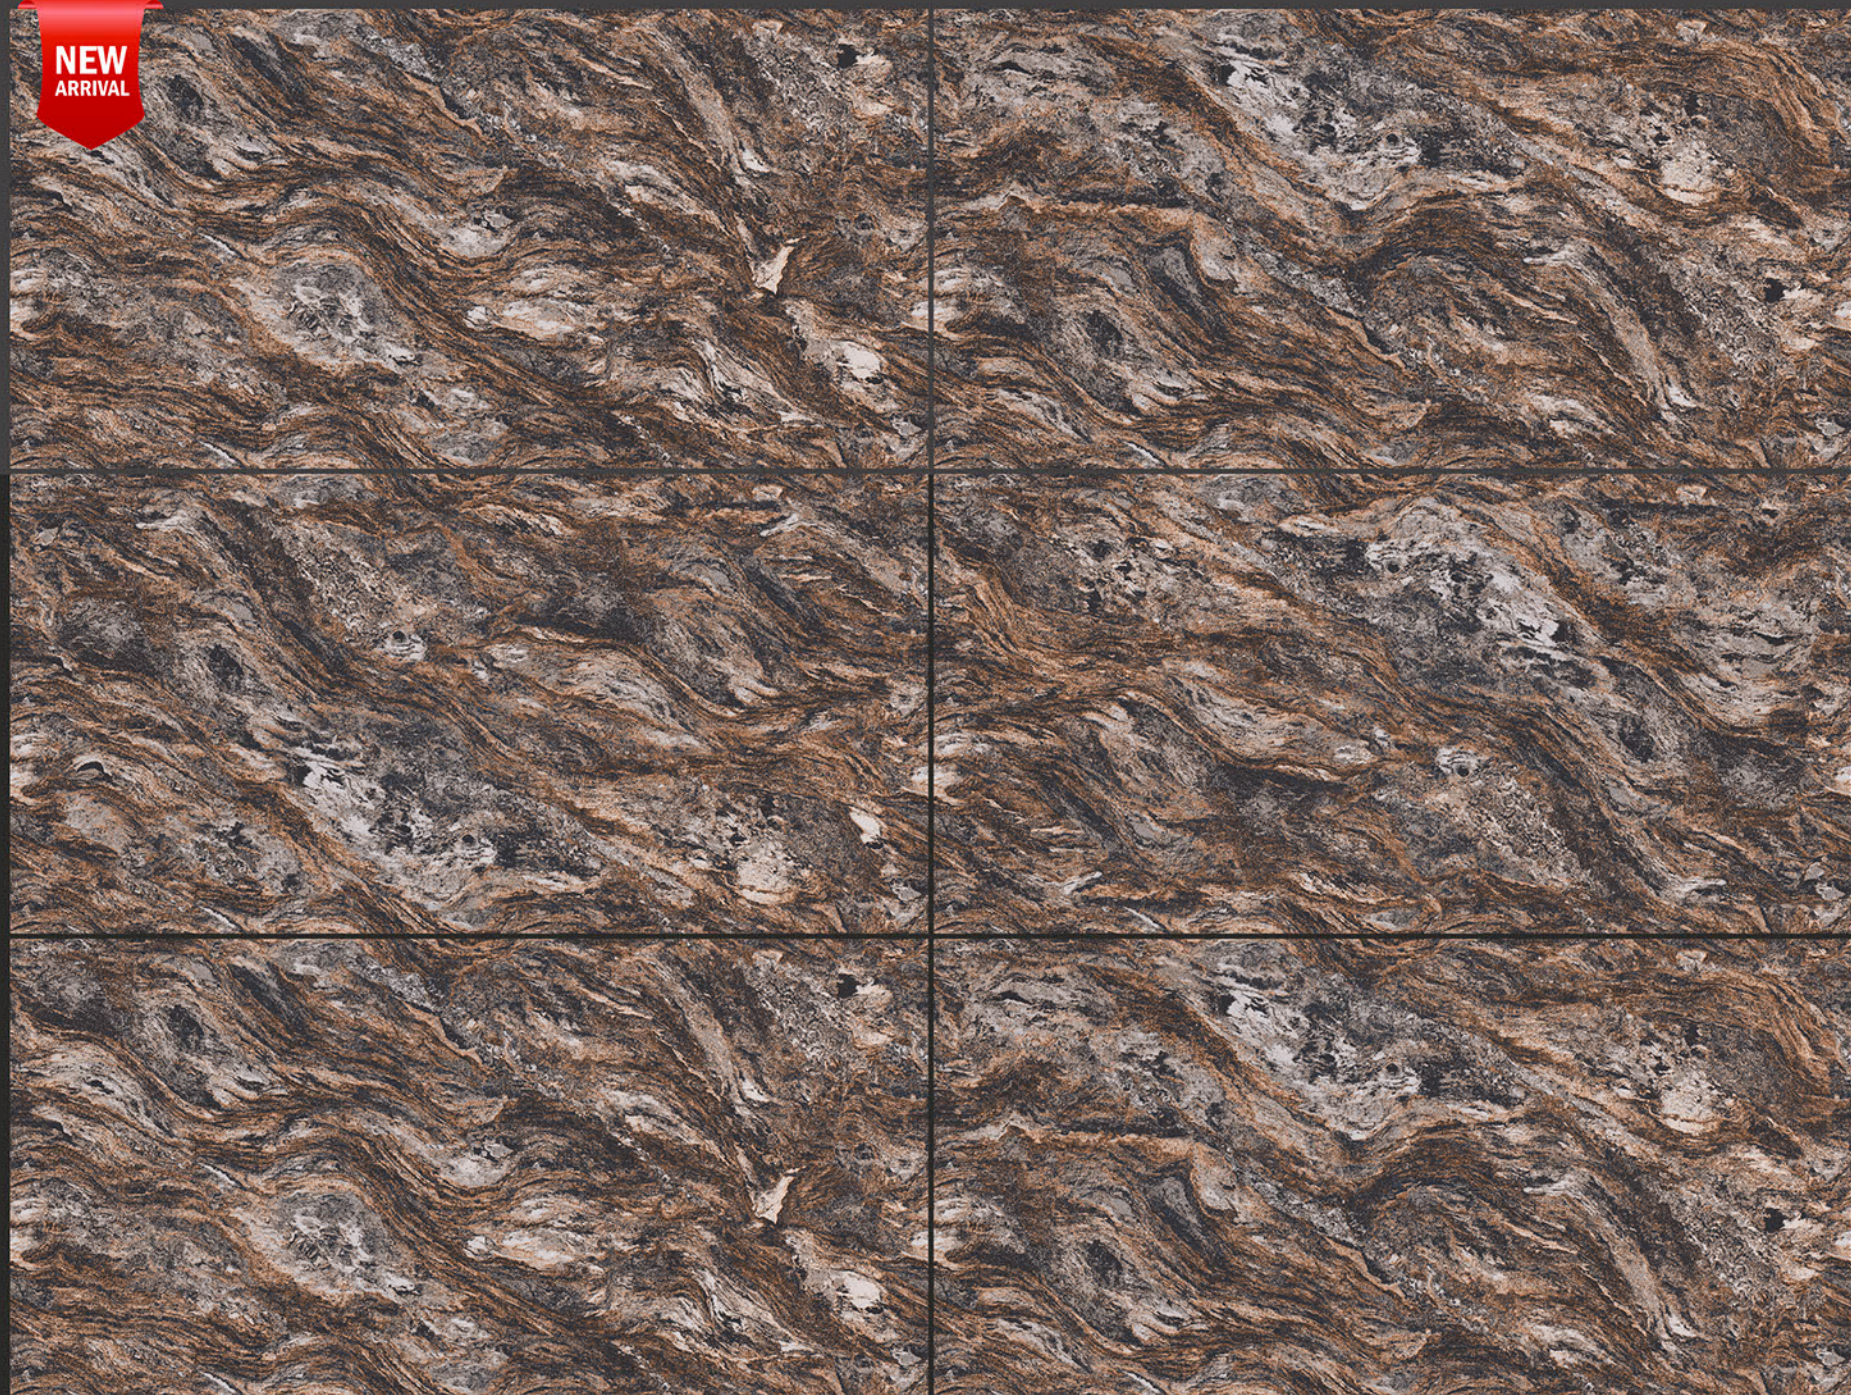

Zero
Maintenance

Easy to
Clean

Infinite
COLLECTION

600x1200mm
GLAZED VITRIFIED TILES

CROWN BROWN

NEW
ARRIVAL

RANDOM FACES - 4

Low Water
Absorption