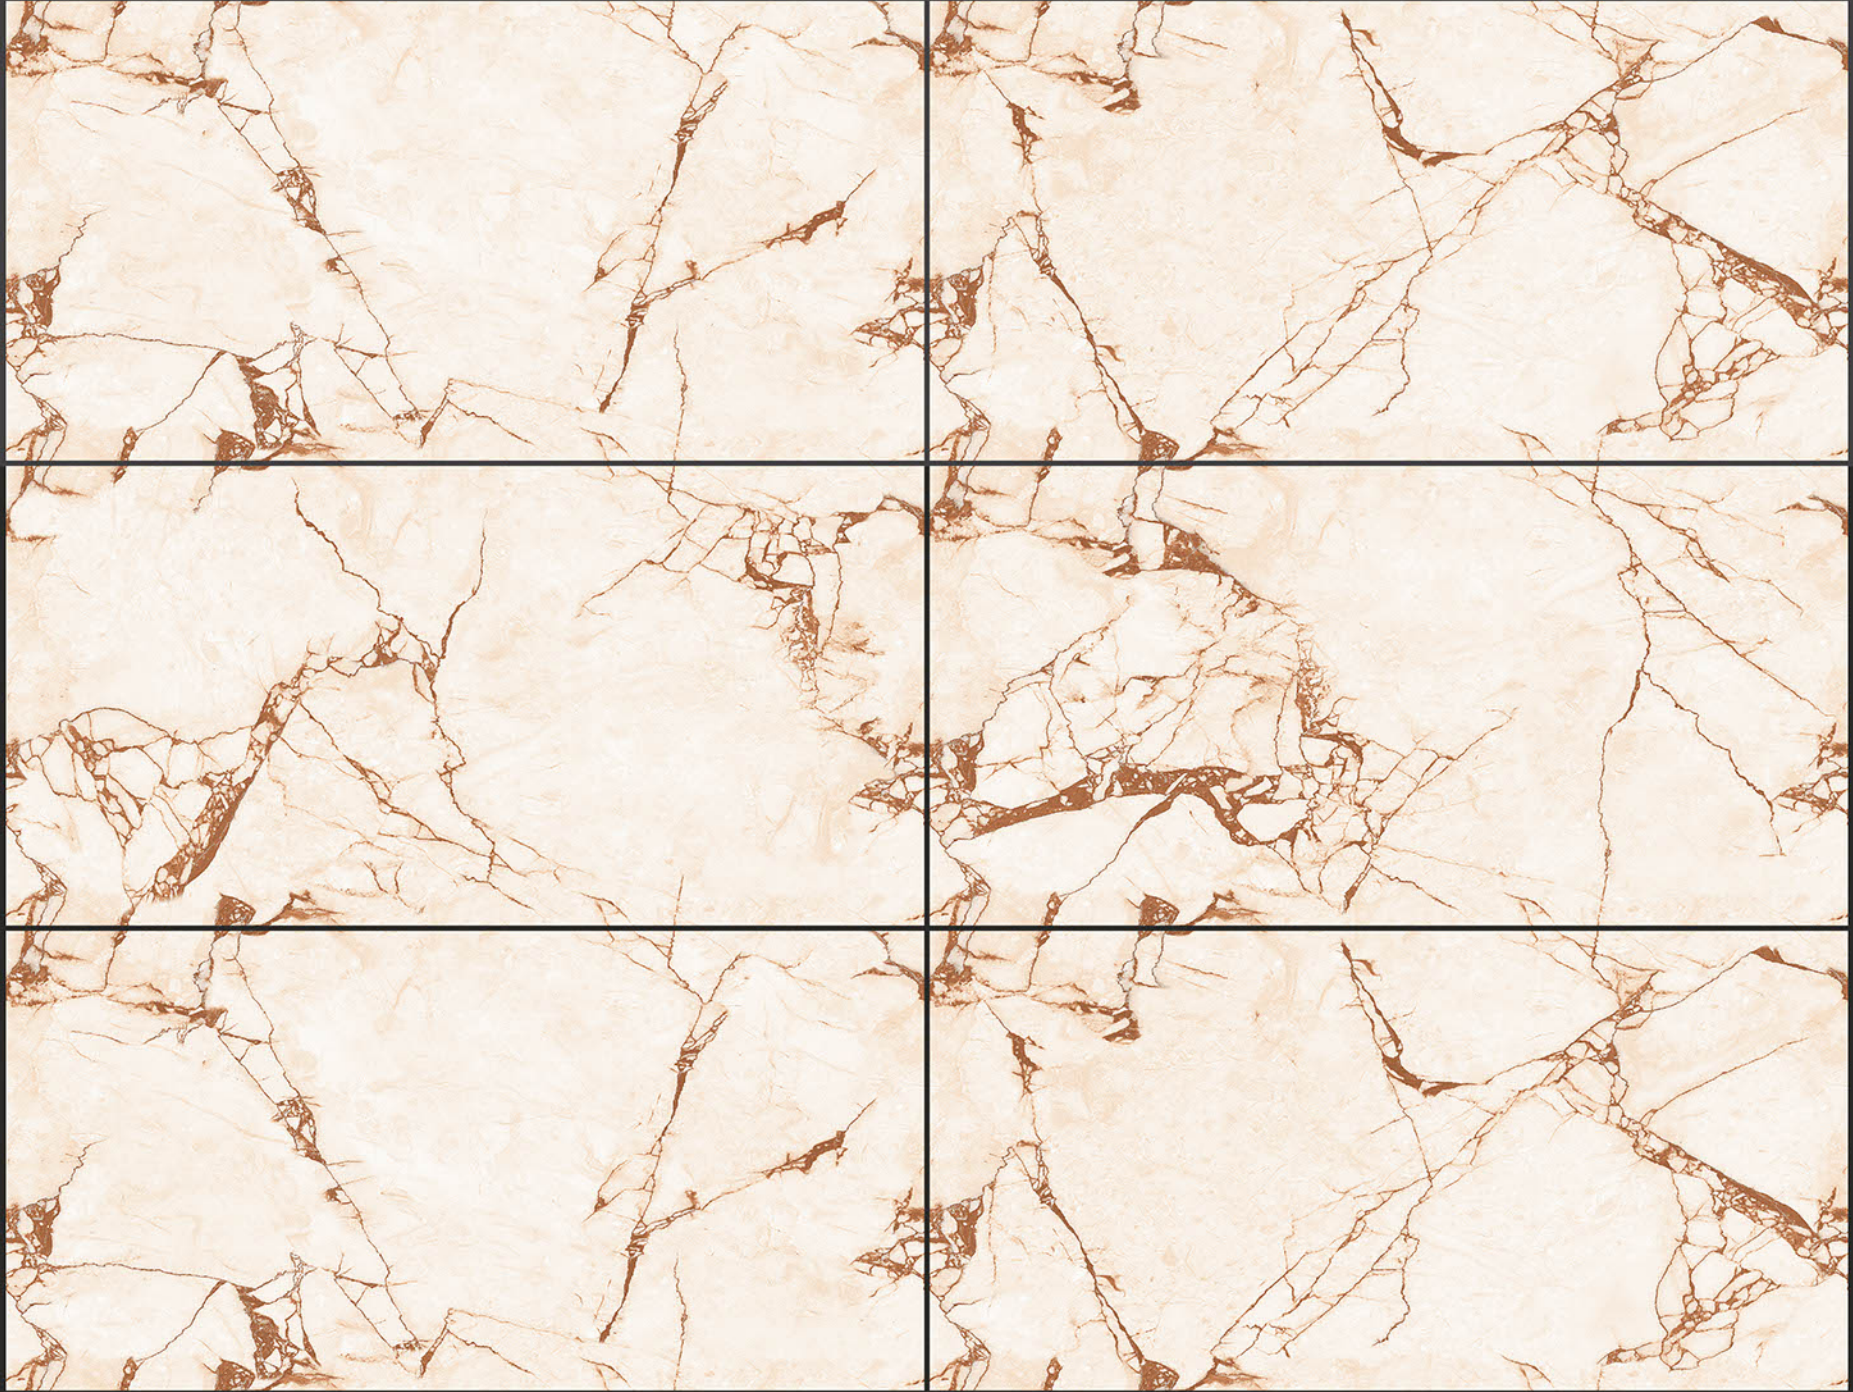

Infinite
COLLECTION

600x1200mm
GLAZED VITRIFIED TILES

DUNA BEIGE

RANDOM FACES - 4

Low Water
Absorption

Frost
Resistant

Chemical
Resistant

Stain
Resistance

Zero
Maintenance

Easy to
Clean