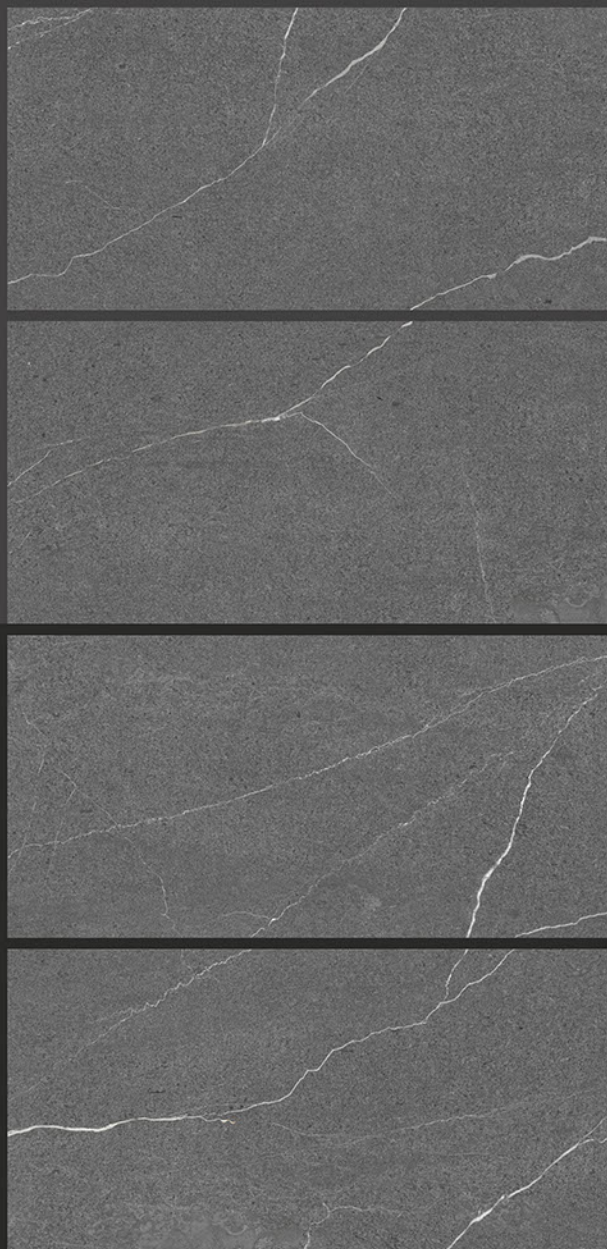

MATT

COLLECTION

600x1200mm
GLAZED VITRIFIED TILES

CORNOS GRAFITO

RANDOM FACES - 4

Low Water
Absorption

Frost
Resistant

Chemical
Resistant

Stain
Resistance

Zero
Maintenance

Easy to
Clean