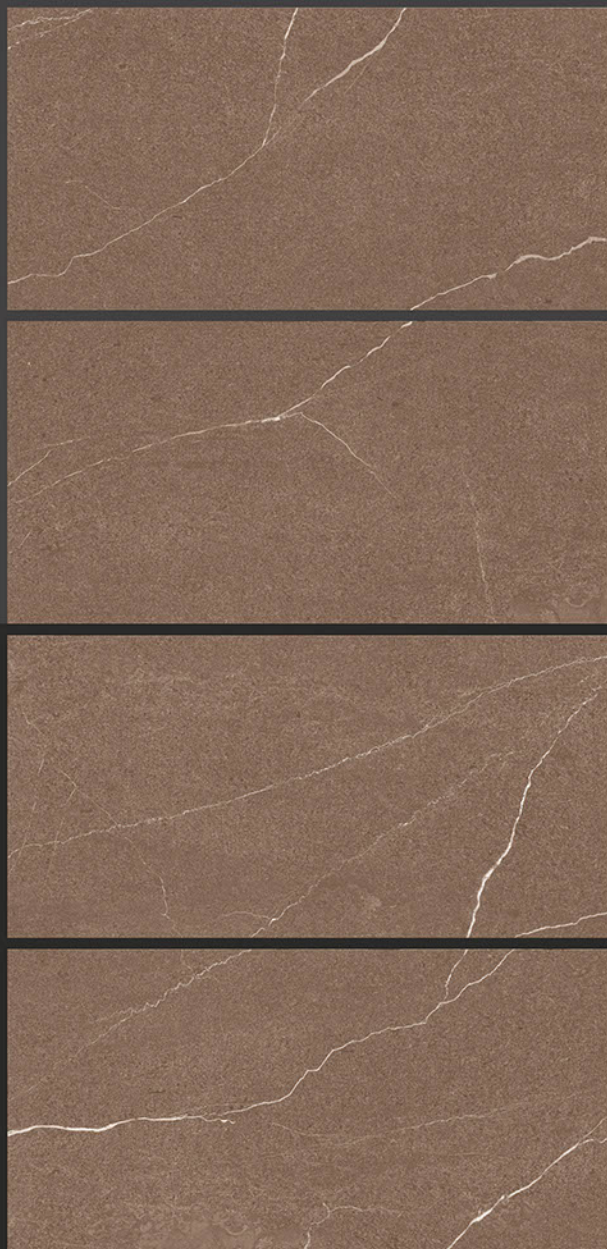

MATT

COLLECTION

600x1200mm
GLAZED VITRIFIED TILES

CORNOS BROWN

RANDOM FACES - 4

Low Water
Absorption

Frost
Resistant

Chemical
Resistant

Stain
Resistance

Zero
Maintenance

Easy to
Clean