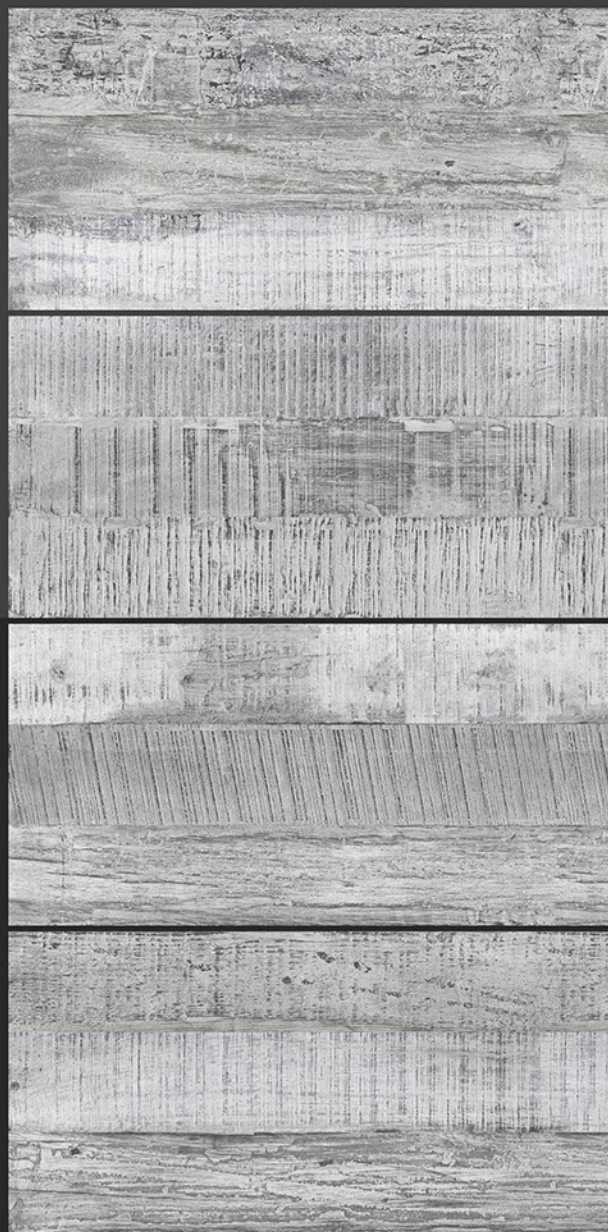

WOODEN

COLLECTION

600x1200mm
GLAZED VITRIFIED TILES

ARTWOOD GREY

RANDOM FACES - 4

Low Water
Absorption

Frost
Resistant

Chemical
Resistant

Stain
Resistance

Zero
Maintenance

Easy to
Clean