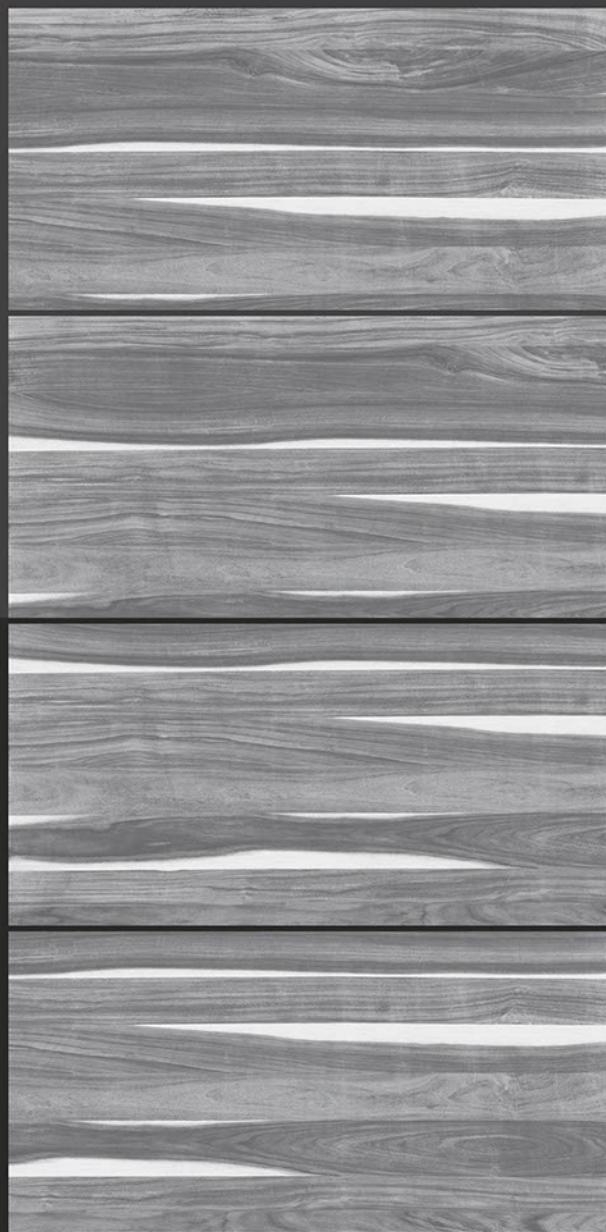

WOODEN

COLLECTION

600x1200mm
GLAZED VITRIFIED TILES

TOUCHWOOD GRAY

RANDOM FACES - 4

Low Water
Absorption

Frost
Resistant

Chemical
Resistant

Stain
Resistance

Zero
Maintenance

Easy to
Clean