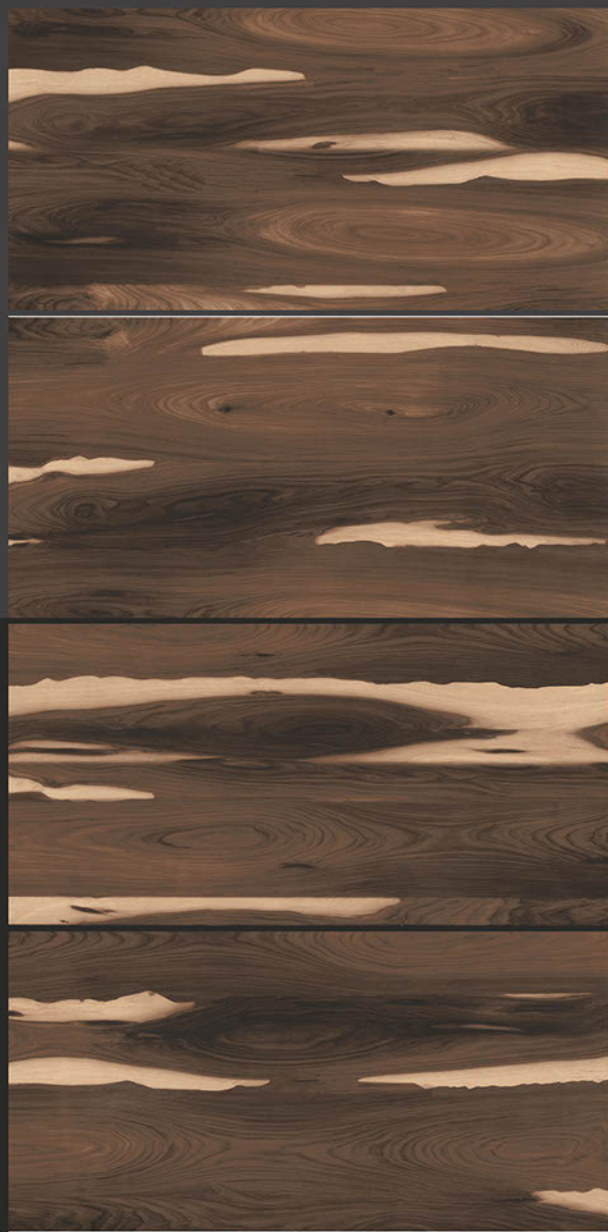

WOODEN

COLLECTION

600x1200mm
GLAZED VITRIFIED TILES

FIRE WOOD

RANDOM FACES - 4

Low Water
Absorption

Frost
Resistant

Chemical
Resistant

Stain
Resistance

Zero
Maintenance

Easy to
Clean